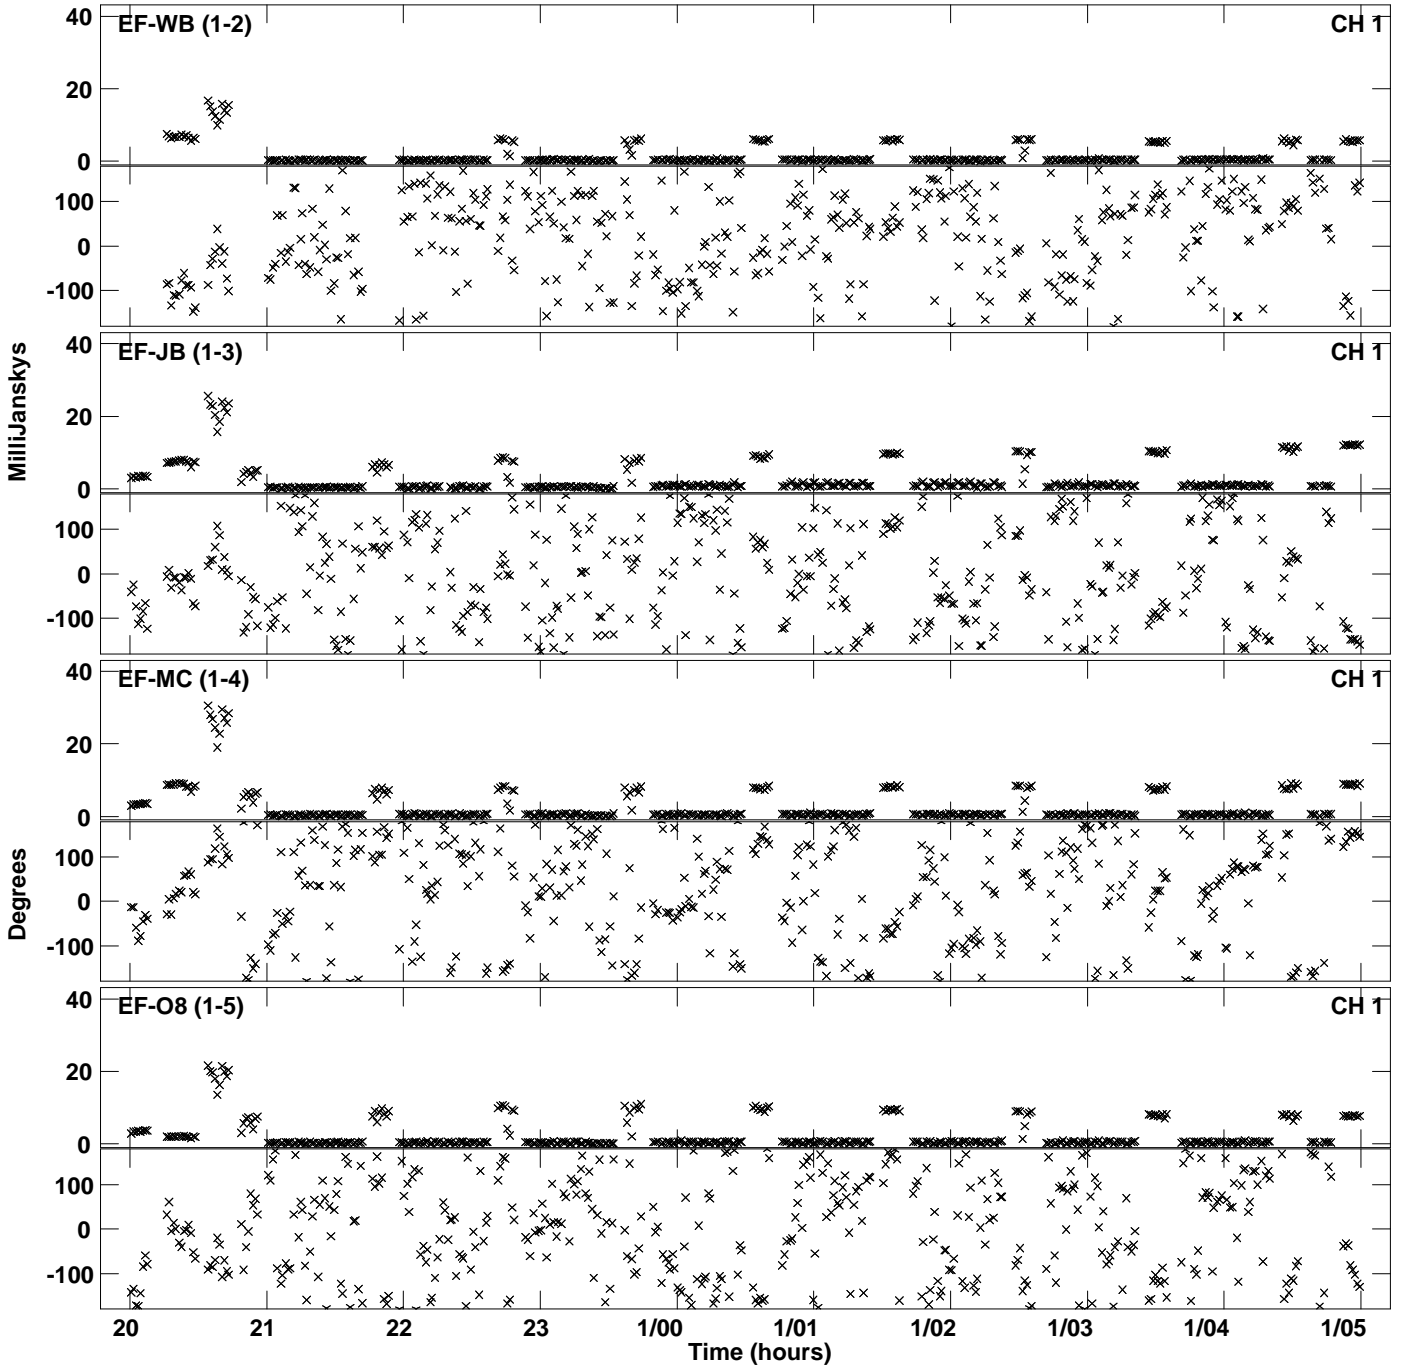

Plot file version 1 created 21-MAR-2017 13:45:08
Amplitude andPhase vs Time for EM117H 2.UVDATA.1 Vect aver.
IF 1 CHAN 1 - 4096 STK LL

Plot file version 2 created 21-MAR-2017 13:45:08
Amplitude andPhase vs Time for EM117H 2.UVDATA.1 Vect aver.
IF 1 CHAN 1 - 4096 STK LL

PLot file version 3 created 21-MAR-2017 13:45:08
Amplitude andPhase vs Time for EM117H 2.UVDATA.1 Vect aver.
IF 1 CHAN 1 - 4096 STK LL

Plot file version 4 created 21-MAR-2017 14:00:28
Amplitude andPhase vs Time for EM117H 2.UVDATA.1 Vect aver.
IF 1 CHAN 1 - 4096 STK RR

PLot file version 5 created 21-MAR-2017 14:00:28
Amplitude andPhase vs Time for EM117H 2.UVDATA.1 Vect aver.
IF 1 CHAN 1 - 4096 STK RR

Plot file version 6 created 21-MAR-2017 14:00:28
Amplitude andPhase vs Time for EM117H 2.UVDATA.1 Vect aver.
IF 1 CHAN 1 - 4096 STK RR