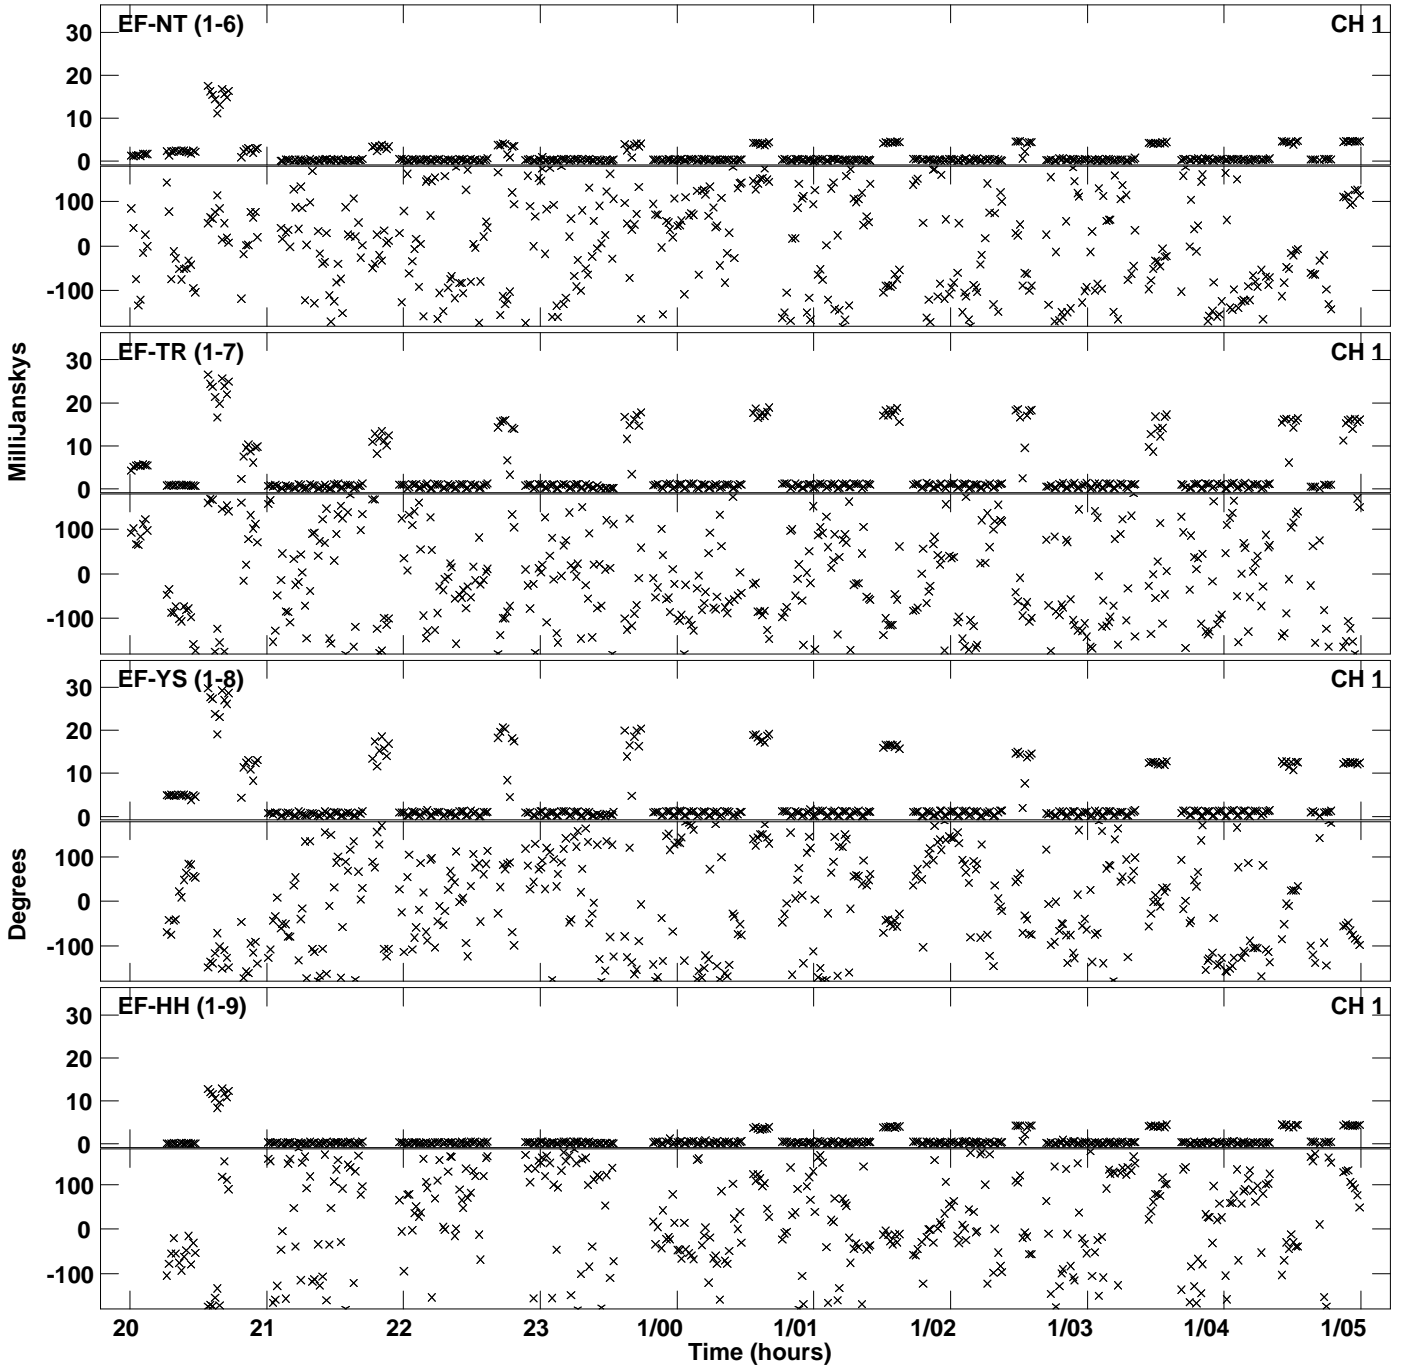

Plot file version 1 created 21-MAR-2017 13:45:08
Amplitude andPhase vs Time for EM117H 2.UVDATA.1 Vect aver.
IF 1 CHAN 1 - 4096 STK LL

Plot file version 2 created 21-MAR-2017 13:45:08
Amplitude andPhase vs Time for EM117H 2.UVDATA.1 Vect aver.
IF 1 CHAN 1 - 4096 STK LL

PLot file version 3 created 21-MAR-2017 13:45:08
Amplitude andPhase vs Time for EM117H 2.UVDATA.1 Vect aver.
IF 1 CHAN 1 - 4096 STK LL

Plot file version 4 created 21-MAR-2017 14:00:28
Amplitude andPhase vs Time for EM117H 2.UVDATA.1 Vect aver.
IF 1 CHAN 1 - 4096 STK RR

PLot file version 5 created 21-MAR-2017 14:00:28
Amplitude andPhase vs Time for EM117H 2.UVDATA.1 Vect aver.
IF 1 CHAN 1 - 4096 STK RR

Plot file version 6 created 21-MAR-2017 14:00:28
Amplitude andPhase vs Time for EM117H 2.UVDATA.1 Vect aver.
IF 1 CHAN 1 - 4096 STK RR