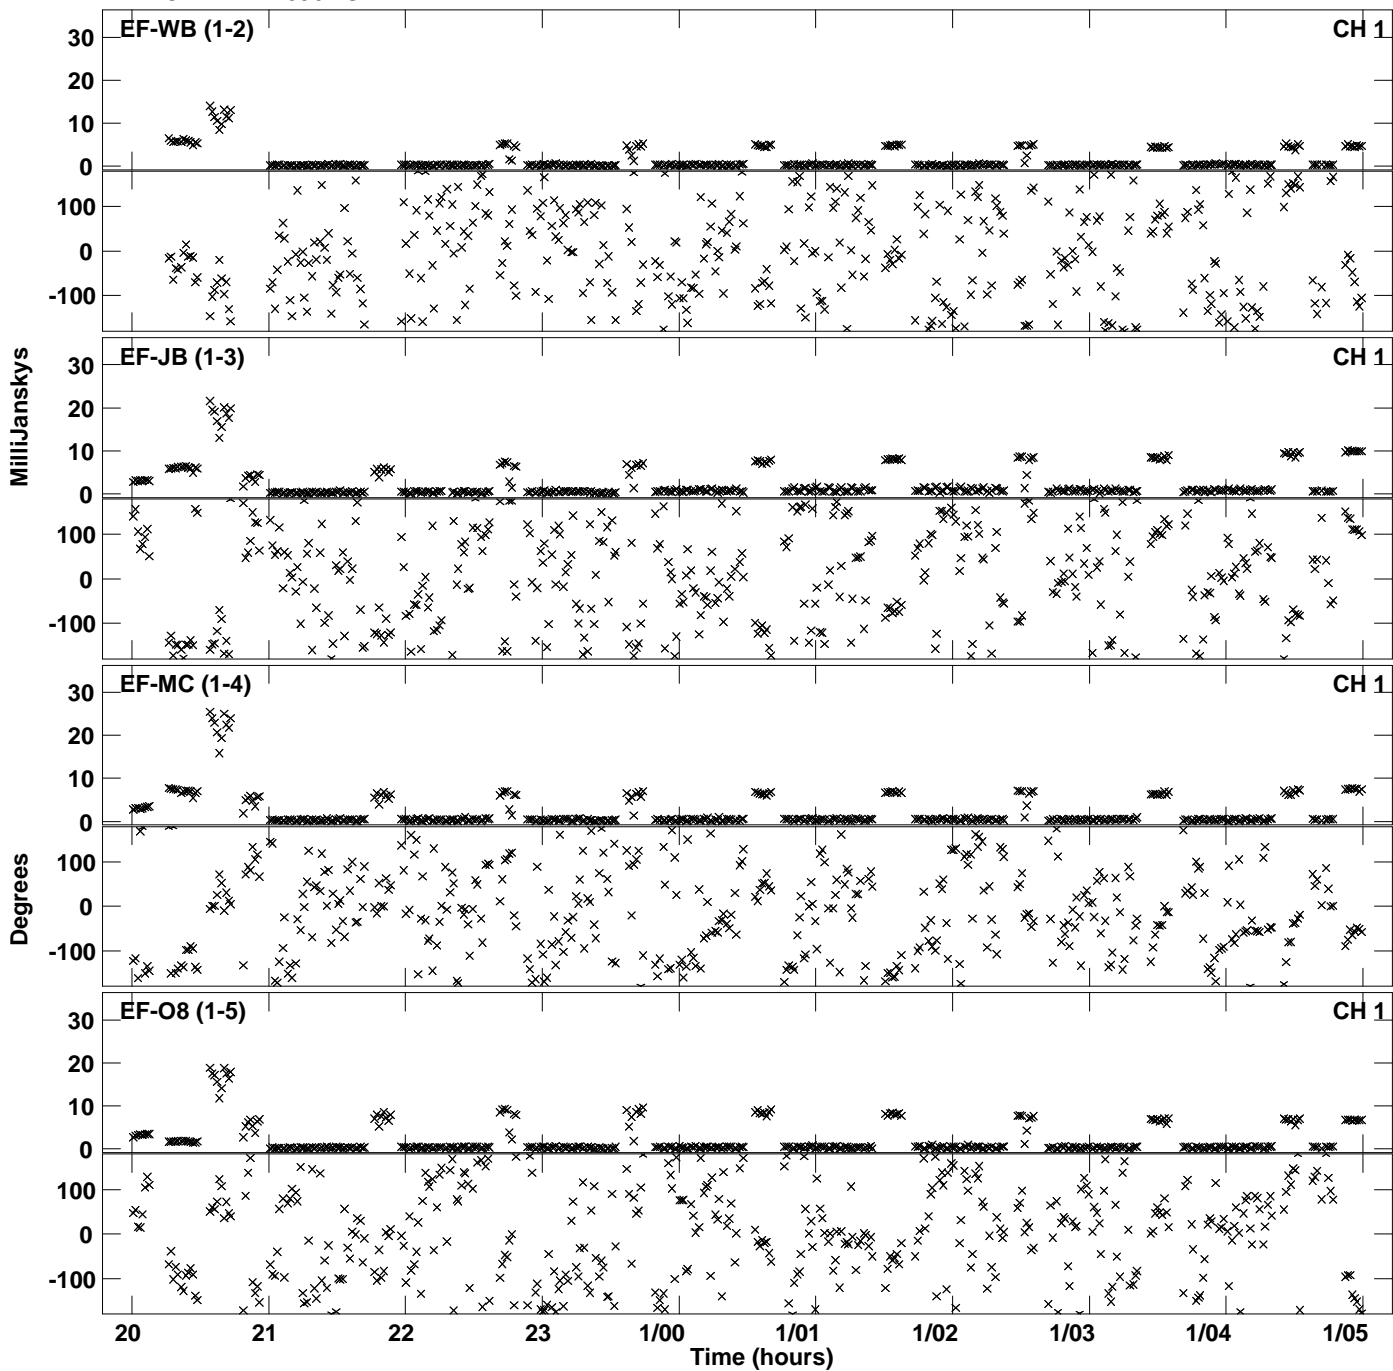

Plot file version 1 created 21-MAR-2017 13:45:08
Amplitude andPhase vs Time for EM117H 2.UVDATA.1 Vect aver.
IF 1 CHAN 1 - 4096 STK LL

Plot file version 2 created 21-MAR-2017 13:45:08
Amplitude andPhase vs Time for EM117H 2.UVDATA.1 Vect aver.
IF 1 CHAN 1 - 4096 STK LL

PLot file version 3 created 21-MAR-2017 13:45:08
Amplitude andPhase vs Time for EM117H 2.UVDATA.1 Vect aver.
IF 1 CHAN 1 - 4096 STK LL

Plot file version 4 created 21-MAR-2017 14:00:28
Amplitude andPhase vs Time for EM117H 2.UVDATA.1 Vect aver.
IF 1 CHAN 1 - 4096 STK RR

PLot file version 5 created 21-MAR-2017 14:00:28
Amplitude andPhase vs Time for EM117H 2.UVDATA.1 Vect aver.
IF 1 CHAN 1 - 4096 STK RR

Plot file version 6 created 21-MAR-2017 14:00:28
Amplitude andPhase vs Time for EM117H 2.UVDATA.1 Vect aver.
IF 1 CHAN 1 - 4096 STK RR