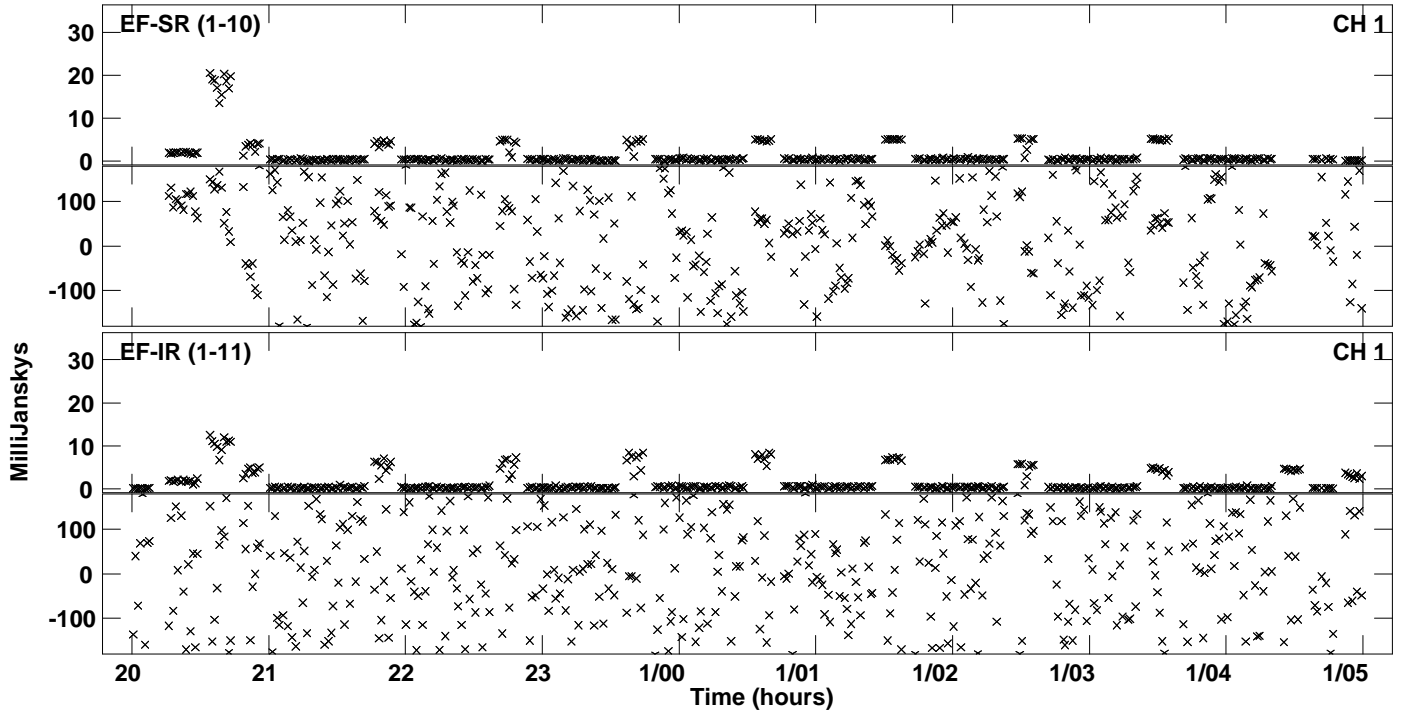

Plot file version 1 created 21-MAR-2017 13:45:08
Amplitude andPhase vs Time for EM117H 2.UVDATA.1 Vect aver.
IF 1 CHAN 1 - 4096 STK LL

Plot file version 2 created 21-MAR-2017 13:45:08
Amplitude andPhase vs Time for EM117H 2.UVDATA.1 Vect aver.
IF 1 CHAN 1 - 4096 STK LL

PLot file version 3 created 21-MAR-2017 13:45:08
Amplitude andPhase vs Time for EM117H 2.UVDATA.1 Vect aver.
IF 1 CHAN 1 - 4096 STK LL

Plot file version 4 created 21-MAR-2017 14:00:28
Amplitude andPhase vs Time for EM117H 2.UVDATA.1 Vect aver.
IF 1 CHAN 1 - 4096 STK RR

PLot file version 5 created 21-MAR-2017 14:00:28
Amplitude andPhase vs Time for EM117H 2.UVDATA.1 Vect aver.
IF 1 CHAN 1 - 4096 STK RR

Plot file version 6 created 21-MAR-2017 14:00:28
Amplitude andPhase vs Time for EM117H 2.UVDATA.1 Vect aver.
IF 1 CHAN 1 - 4096 STK RR