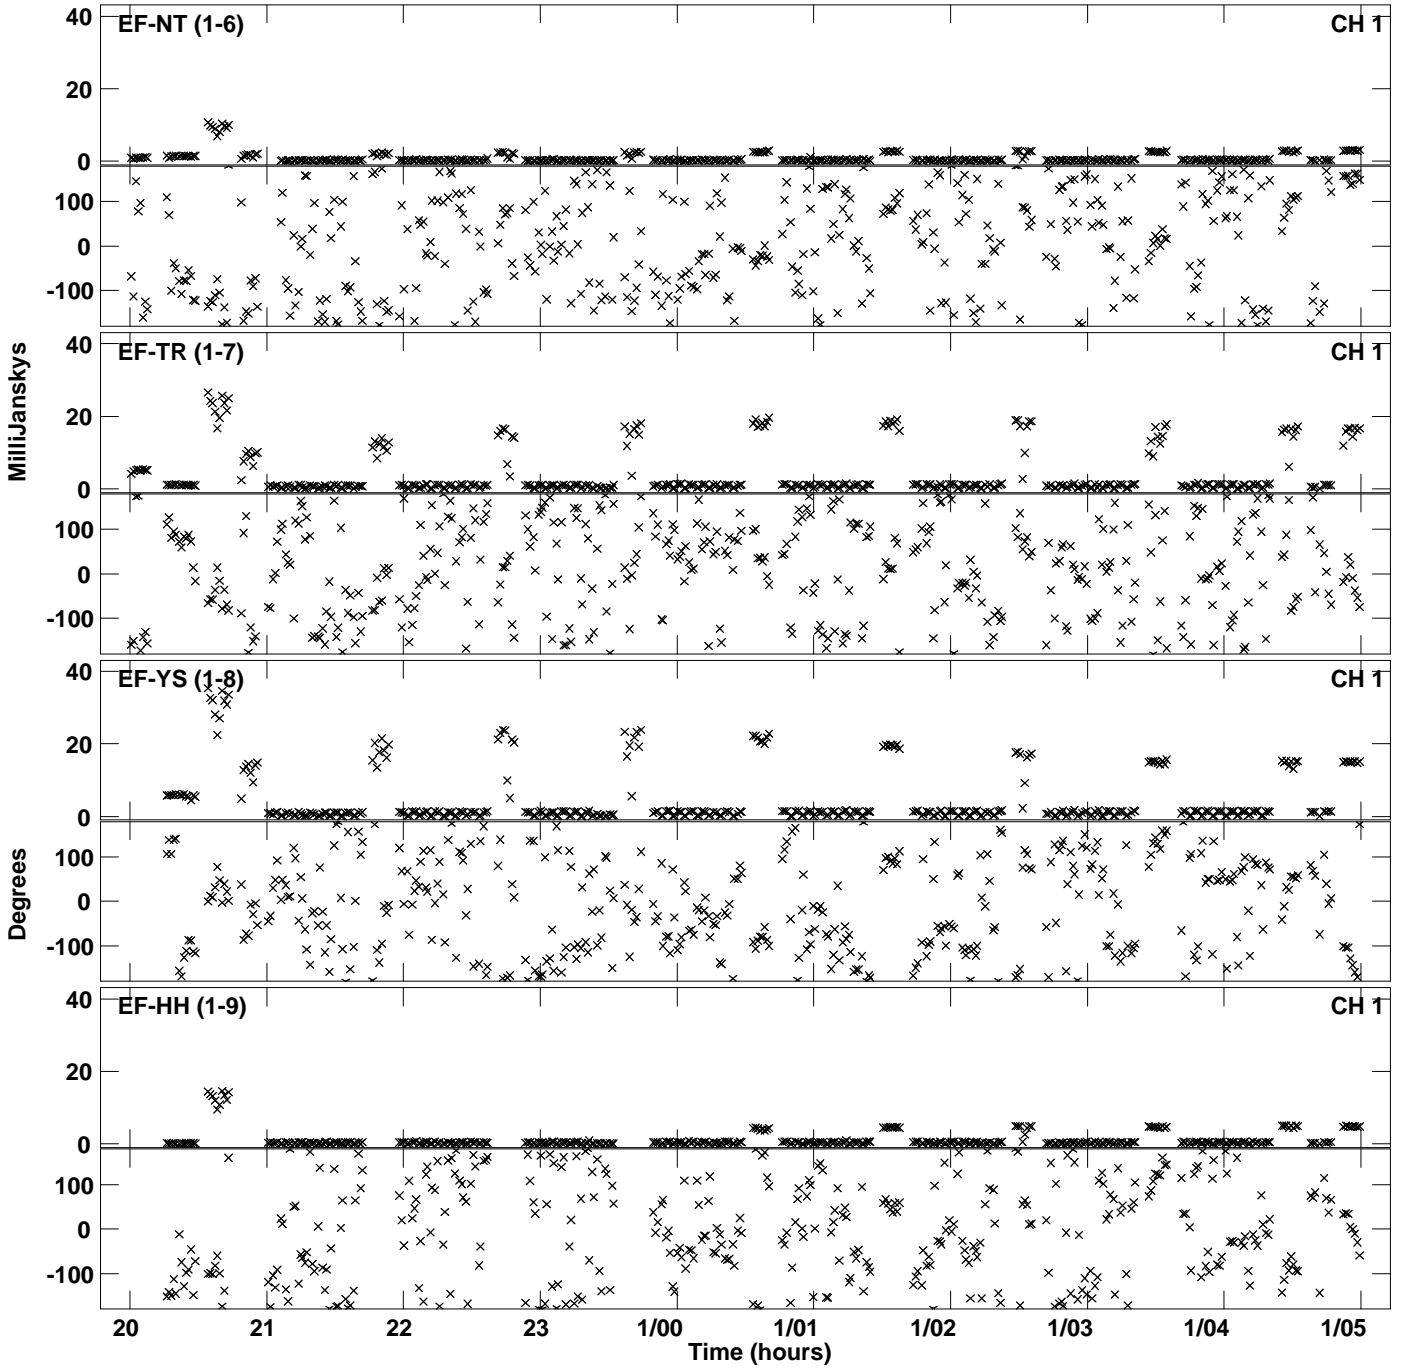

Plot file version 1 created 21-MAR-2017 13:45:08
Amplitude andPhase vs Time for EM117H 2.UVDATA.1 Vect aver.
IF 1 CHAN 1 - 4096 STK LL

Plot file version 2 created 21-MAR-2017 13:45:08
Amplitude andPhase vs Time for EM117H 2.UVDATA.1 Vect aver.
IF 1 CHAN 1 - 4096 STK LL

PLot file version 3 created 21-MAR-2017 13:45:08
Amplitude andPhase vs Time for EM117H 2.UVDATA.1 Vect aver.
IF 1 CHAN 1 - 4096 STK LL

Plot file version 4 created 21-MAR-2017 14:00:28
Amplitude andPhase vs Time for EM117H 2.UVDATA.1 Vect aver.
IF 1 CHAN 1 - 4096 STK RR

PLot file version 5 created 21-MAR-2017 14:00:28
Amplitude andPhase vs Time for EM117H 2.UVDATA.1 Vect aver.
IF 1 CHAN 1 - 4096 STK RR

Plot file version 6 created 21-MAR-2017 14:00:28
Amplitude andPhase vs Time for EM117H 2.UVDATA.1 Vect aver.
IF 1 CHAN 1 - 4096 STK RR