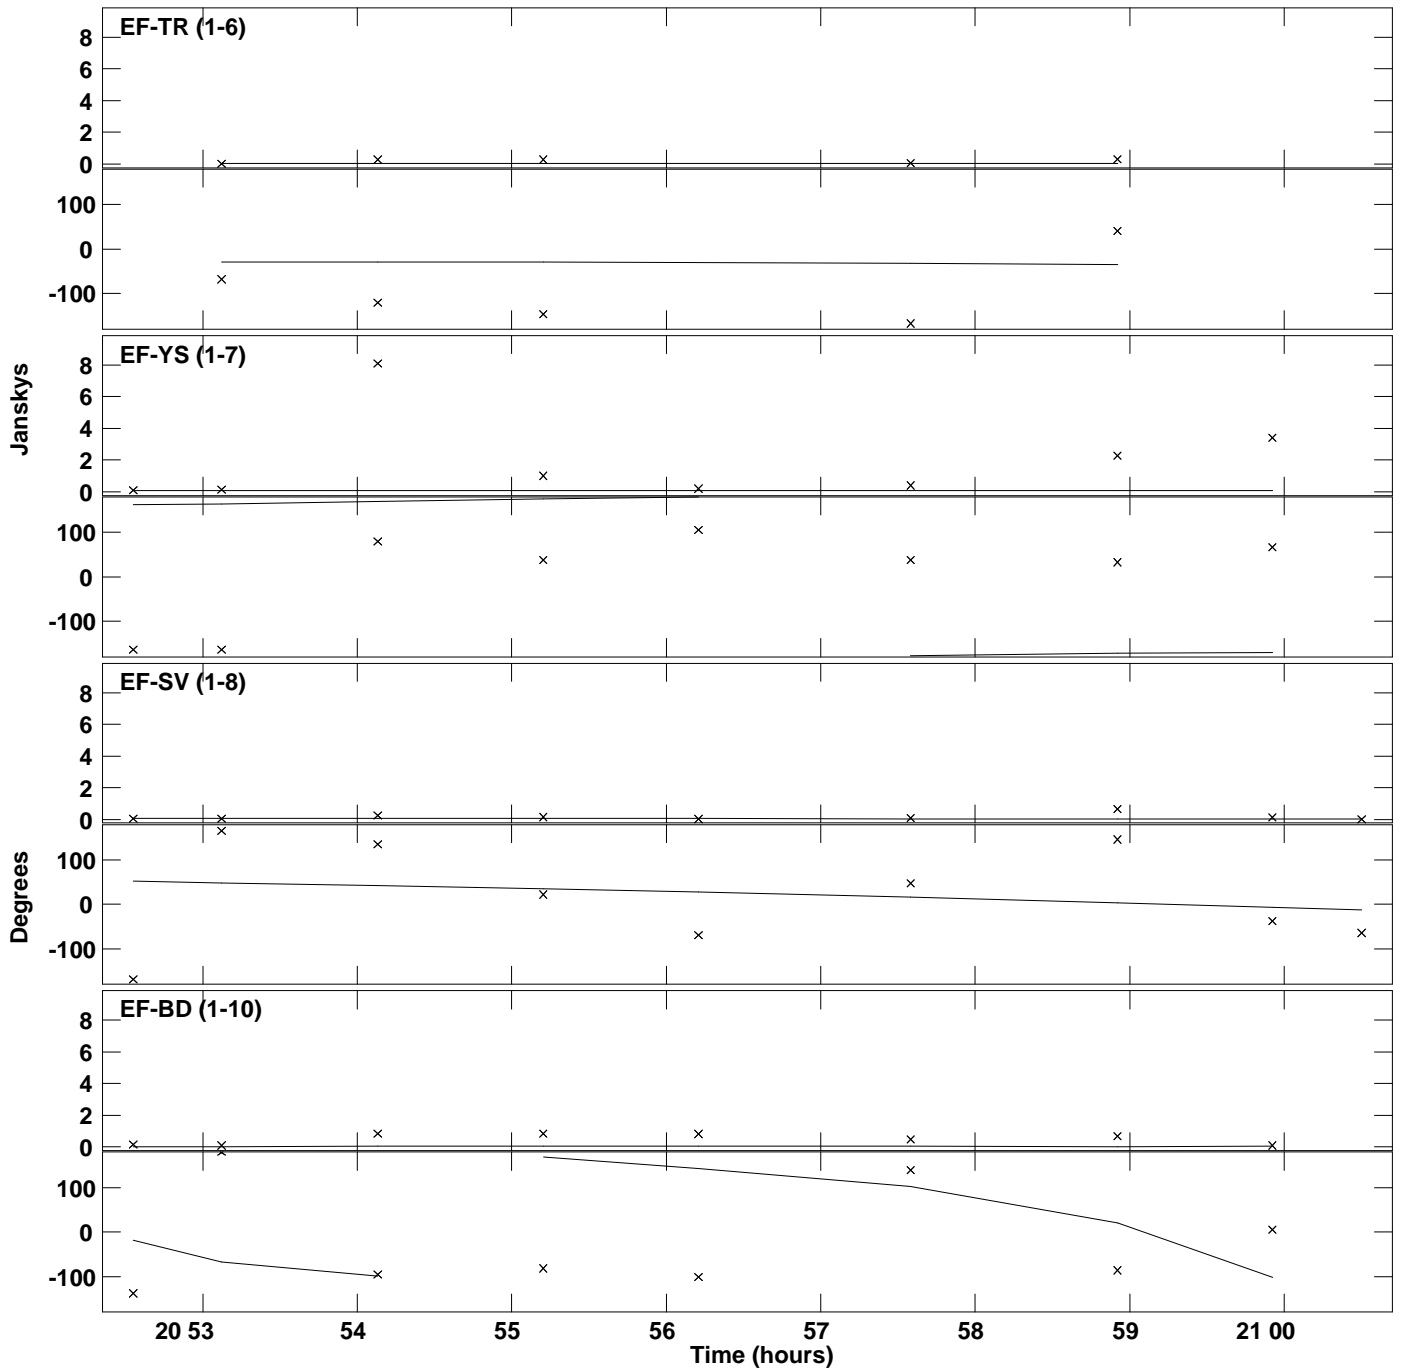

Plot file version 1 created 11-DEC-2016 02:43:37
Amplitude andPhase vs Time for 3C345.MULTI.1 Vect aver. CL # 3
IF 1 CHAN 1 STK LL of 3C345.ICL001.3

PLOT file version 2 created 11-DEC-2016 02:43:37
 Amplitude andPhase vs Time for 3C345.MULTI.1 Vect aver. CL # 3
 IF 1 CHAN 1 STK LL of 3C345.ICL001.3

PLot file version 3 created 11-DEC-2016 02:43:37
Amplitude andPhase vs Time for 3C345.MULTI.1 Vect aver. CL # 3
IF 1 CHAN 1 STK LL of 3C345.ICL001.3

Plot file version 5 created 11-DEC-2016 02:43:37
Amplitude and Phase vs Time for 3C345.MULTI.1 Vect aver. CL # 3
IF 1 CHAN 1 STK RR of 3C345.ICL001.3

PLot file version 6 created 11-DEC-2016 02:43:37
Amplitude andPhase vs Time for 3C345.MULTI.1 Vect aver. CL # 3
IF 1 CHAN 1 STK RR of 3C345.ICL001.3