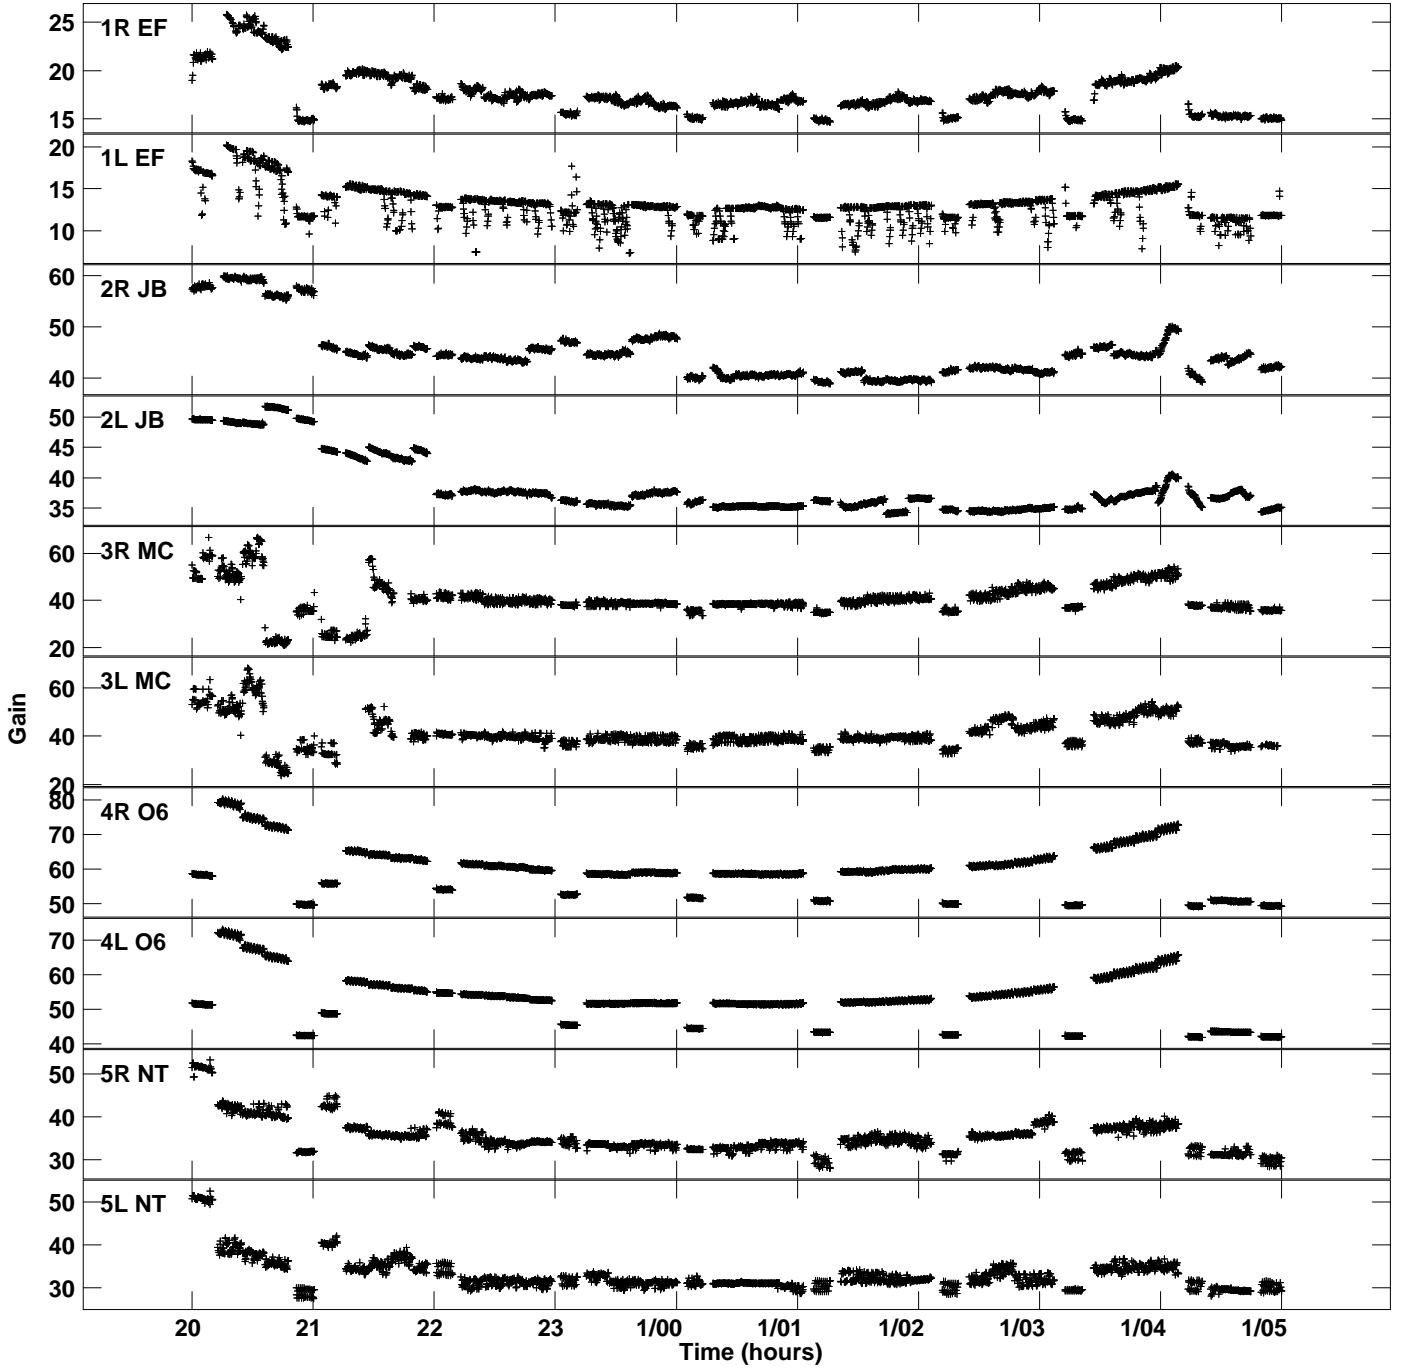

Plot file version 1 created 11-DEC-2016 00:56:25
Gain amp vs UTC time for EM117K_2.UVDATA.1
CL 2 Rpol & Lpol IF 1

Plot file version 2 created 11-DEC-2016 00:56:25
Gain amp vs UTC time for EM117K_2.UVDATA.1
CL 2 Rpol & Lpol IF 1

Plot file version 3 created 11-DEC-2016 00:56:25
Gain amp vs UTC time for EM117K_2.UVDATA.1
CL 2 Rpol & Lpol IF 1