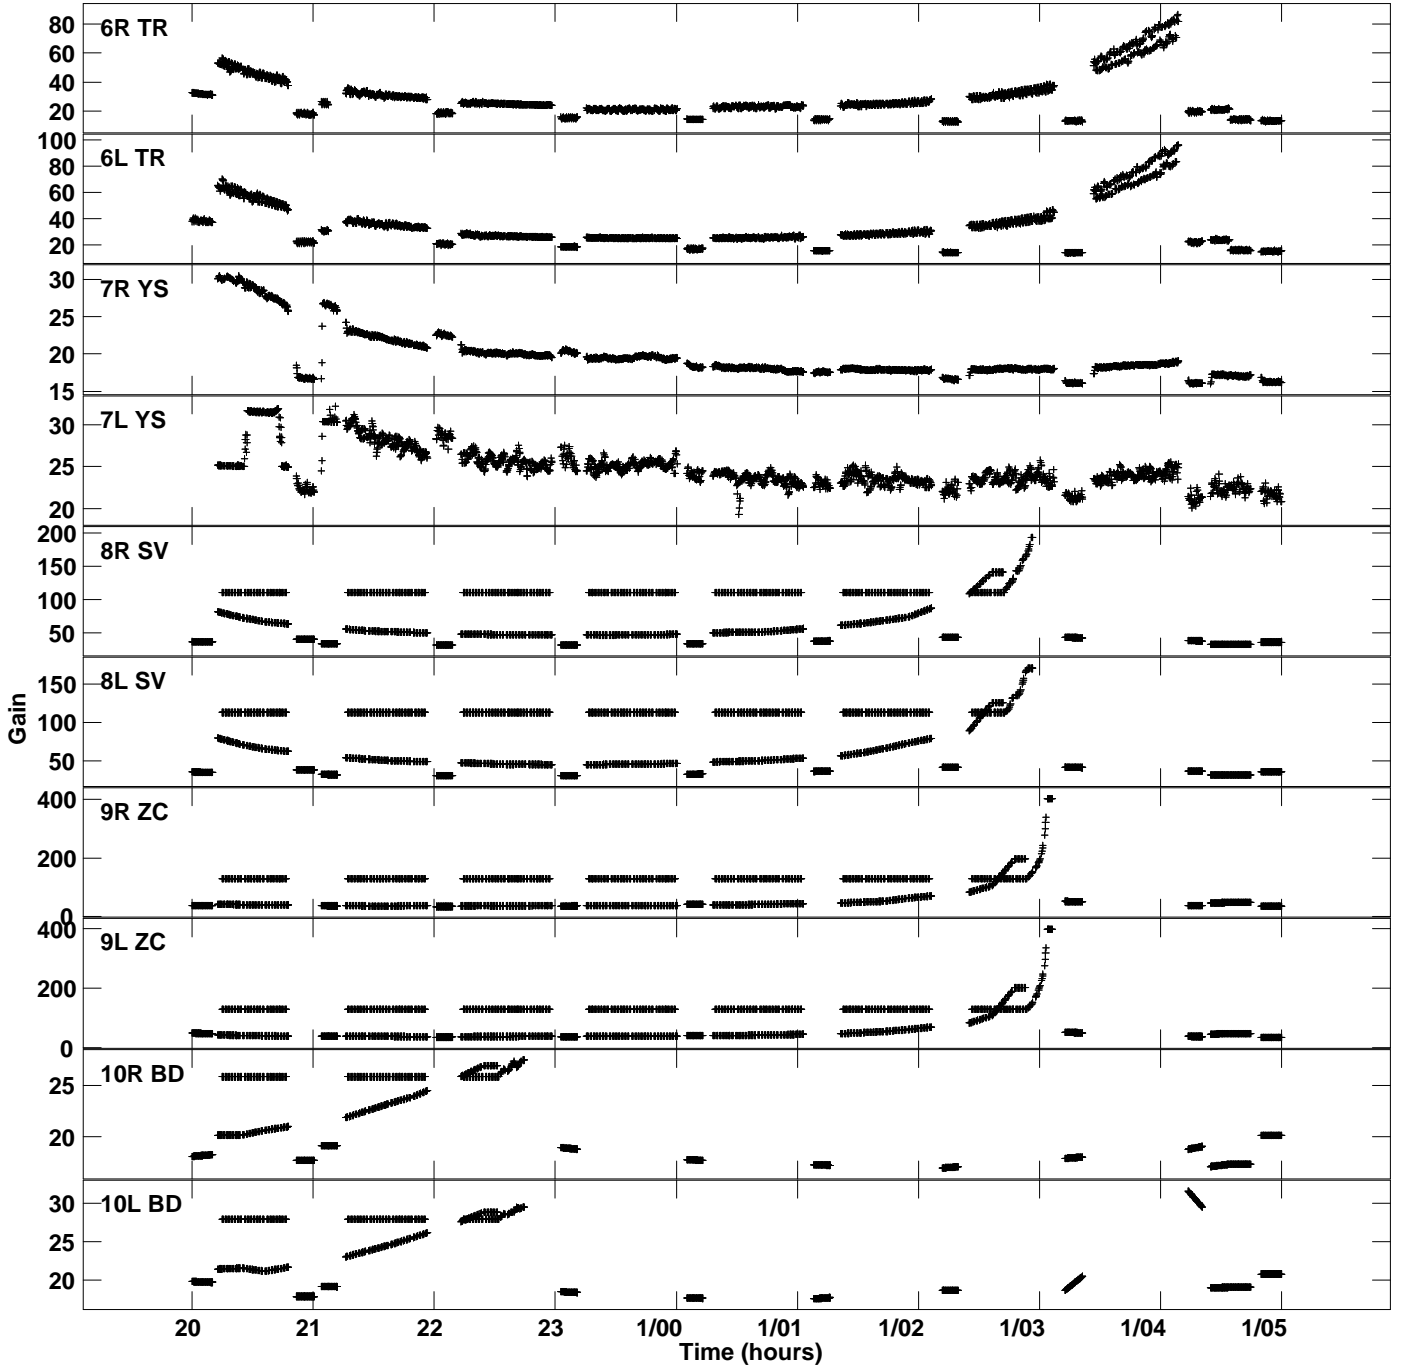

Plot file version 1 created 11-DEC-2016 00:56:25
Gain amp vs UTC time for EM117K_2.UVDATA.1
CL 2 Rpol & Lpol IF 1

Plot file version 2 created 11-DEC-2016 00:56:25
Gain amp vs UTC time for EM117K_2.UVDATA.1
CL 2 Rpol & Lpol IF 1

Plot file version 3 created 11-DEC-2016 00:56:25
Gain amp vs UTC time for EM117K_2.UVDATA.1
CL 2 Rpol & Lpol IF 1