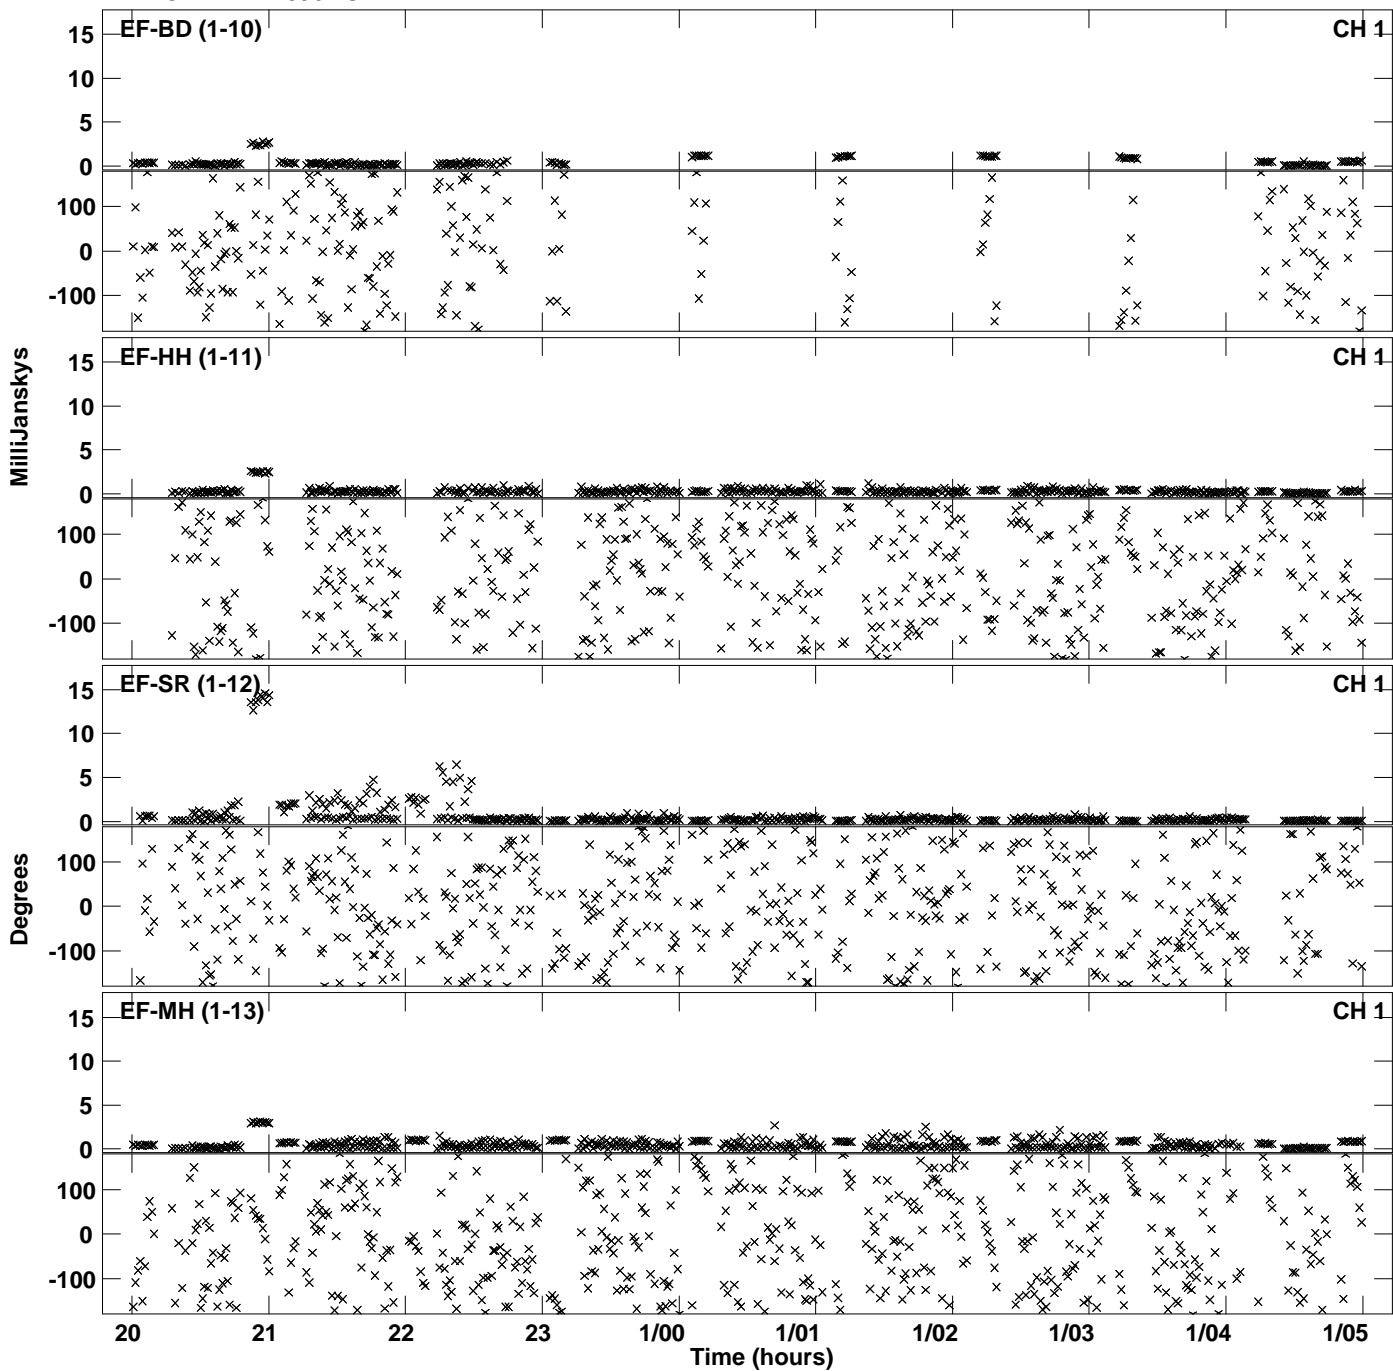

Plot file version 1 created 11-DEC-2016 00:10:43
Amplitude andPhase vs Time for EM117K 2.UVDATA.1 Vect aver.
IF 1 CHAN 1 - 4096 STK LL

Plot file version 2 created 11-DEC-2016 00:10:43
Amplitude and Phase vs Time for EM117K 2.UVDATA.1 Vect aver.
IF 1 CHAN 1 - 4096 STK LL

Plot file version 3 created 11-DEC-2016 00:10:43
Amplitude andPhase vs Time for EM117K 2.UVDATA.1 Vect aver.
IF 1 CHAN 1 - 4096 STK LL

Plot file version 4 created 11-DEC-2016 00:24:03
Amplitude andPhase vs Time for EM117K 2.UVDATA.1 Vect aver.
IF 1 CHAN 1 - 4096 STK RR

Plot file version 5 created 11-DEC-2016 00:24:03
Amplitude andPhase vs Time for EM117K 2.UVDATA.1 Vect aver.
IF 1 CHAN 1 - 4096 STK RR

Plot file version 6 created 11-DEC-2016 00:24:03
Amplitude andPhase vs Time for EM117K 2.UVDATA.1 Vect aver.
IF 1 CHAN 1 - 4096 STK RR