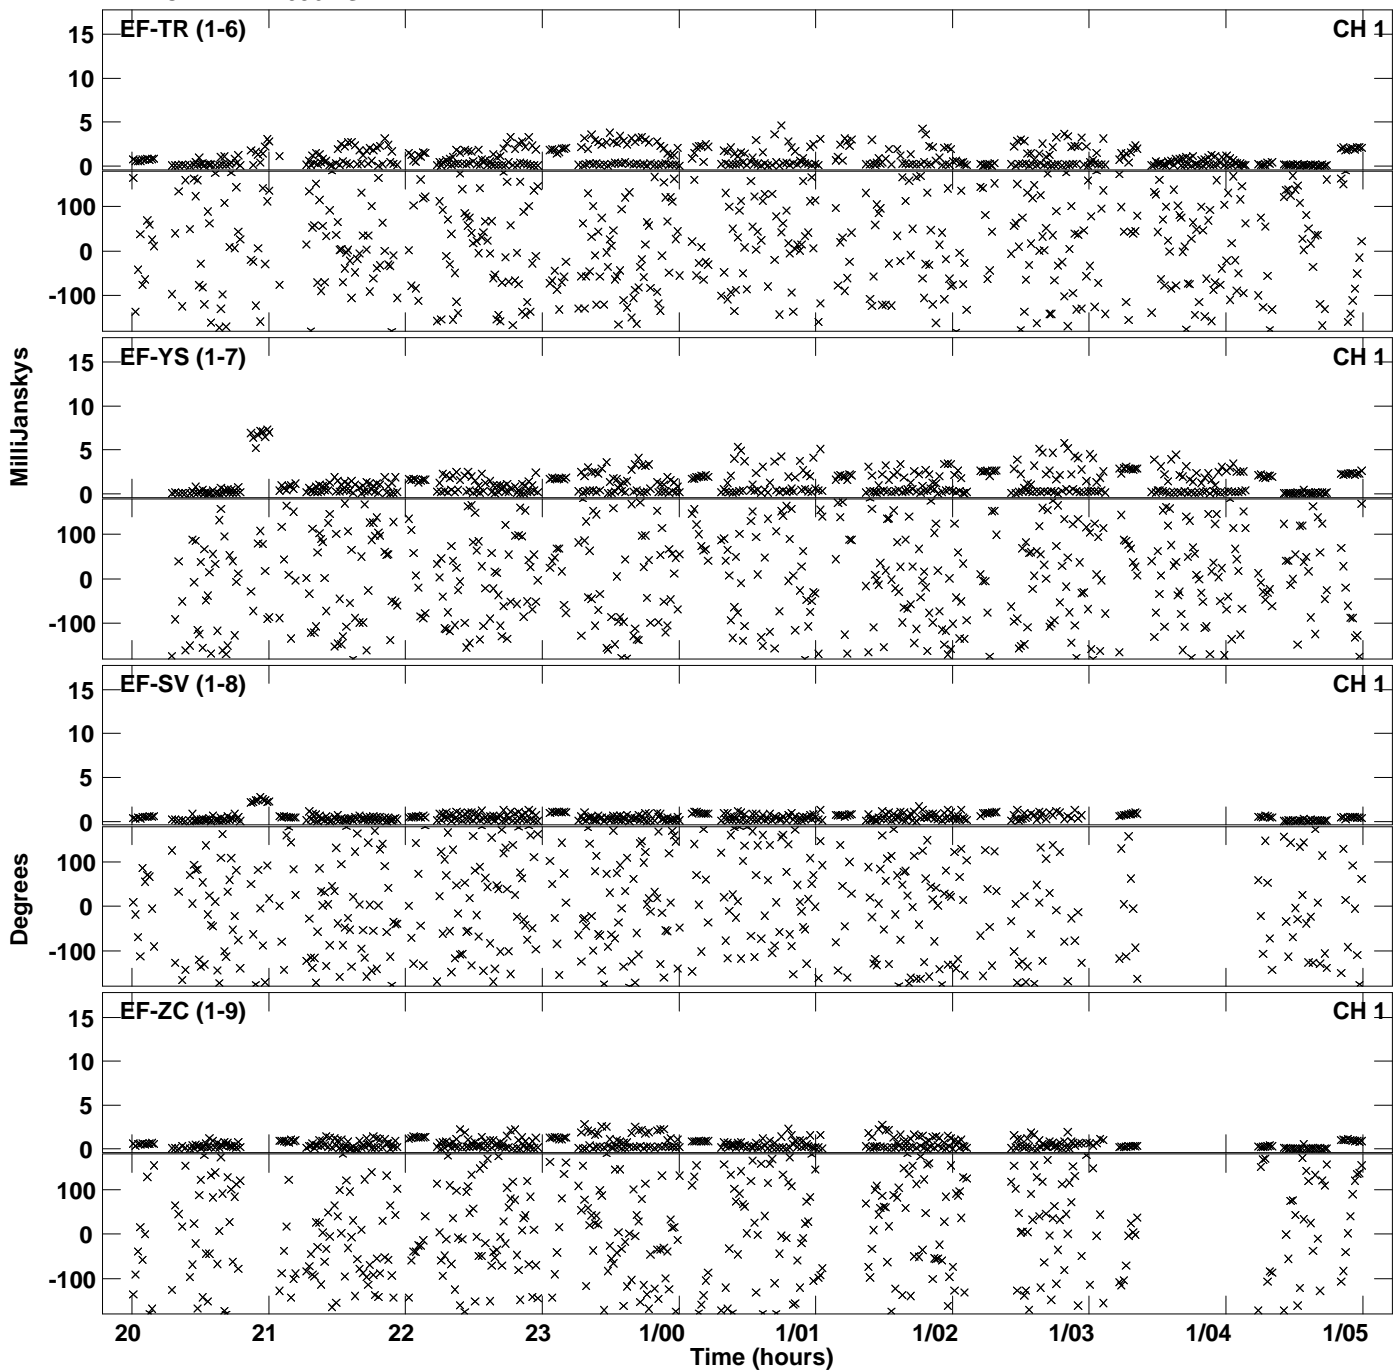

Plot file version 1 created 11-DEC-2016 00:10:43
Amplitude andPhase vs Time for EM117K 2.UVDATA.1 Vect aver.
IF 1 CHAN 1 - 4096 STK LL

Plot file version 2 created 11-DEC-2016 00:10:43
Amplitude and Phase vs Time for EM117K 2.UVDATA.1 Vect aver.
IF 1 CHAN 1 - 4096 STK LL

Plot file version 3 created 11-DEC-2016 00:10:43
Amplitude andPhase vs Time for EM117K 2.UVDATA.1 Vect aver.
IF 1 CHAN 1 - 4096 STK LL

Plot file version 4 created 11-DEC-2016 00:24:03
Amplitude andPhase vs Time for EM117K 2.UVDATA.1 Vect aver.
IF 1 CHAN 1 - 4096 STK RR

Plot file version 5 created 11-DEC-2016 00:24:03
Amplitude andPhase vs Time for EM117K 2.UVDATA.1 Vect aver.
IF 1 CHAN 1 - 4096 STK RR

Plot file version 6 created 11-DEC-2016 00:24:03
Amplitude andPhase vs Time for EM117K 2.UVDATA.1 Vect aver.
IF 1 CHAN 1 - 4096 STK RR