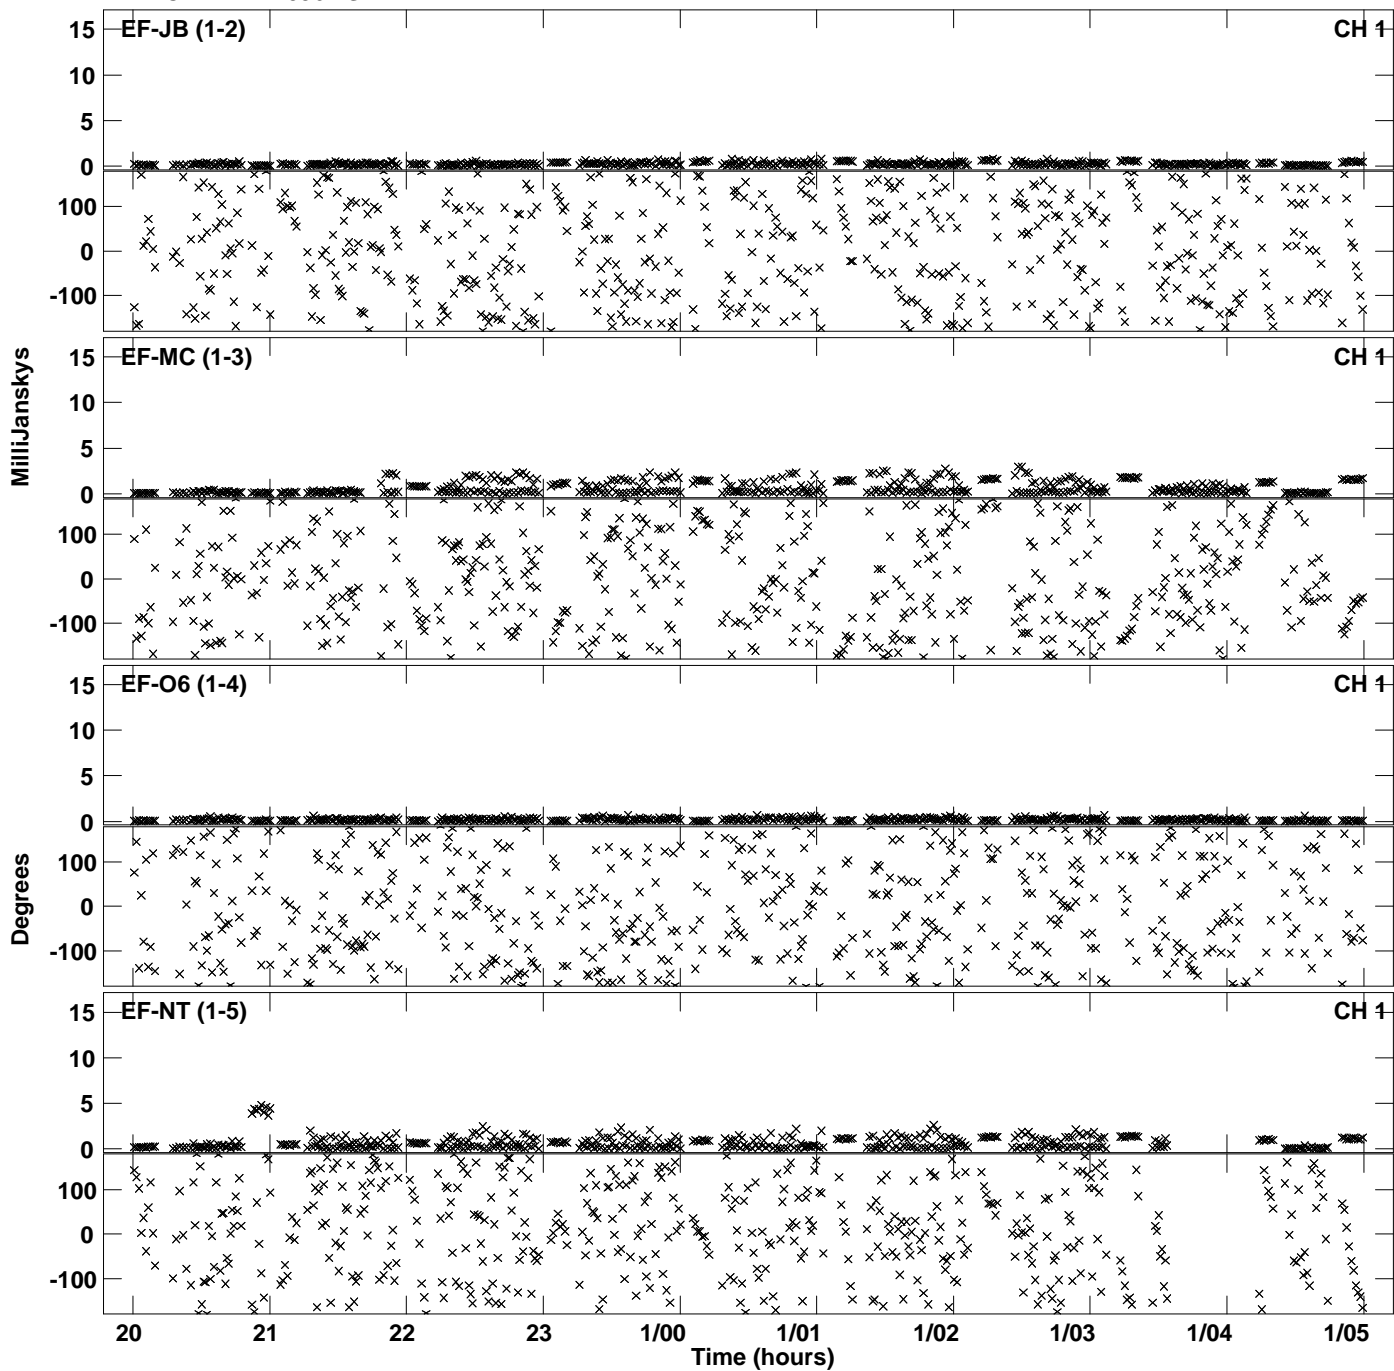

Plot file version 1 created 11-DEC-2016 00:10:43
Amplitude andPhase vs Time for EM117K 2.UVDATA.1 Vect aver.
IF 1 CHAN 1 - 4096 STK LL

Plot file version 2 created 11-DEC-2016 00:10:43
Amplitude and Phase vs Time for EM117K 2.UVDATA.1 Vect aver.
IF 1 CHAN 1 - 4096 STK LL

Plot file version 3 created 11-DEC-2016 00:10:43
Amplitude andPhase vs Time for EM117K 2.UVDATA.1 Vect aver.
IF 1 CHAN 1 - 4096 STK LL

Plot file version 4 created 11-DEC-2016 00:24:03
Amplitude andPhase vs Time for EM117K 2.UVDATA.1 Vect aver.
IF 1 CHAN 1 - 4096 STK RR

Plot file version 5 created 11-DEC-2016 00:24:03
Amplitude andPhase vs Time for EM117K 2.UVDATA.1 Vect aver.
IF 1 CHAN 1 - 4096 STK RR

Plot file version 6 created 11-DEC-2016 00:24:03
Amplitude andPhase vs Time for EM117K 2.UVDATA.1 Vect aver.
IF 1 CHAN 1 - 4096 STK RR