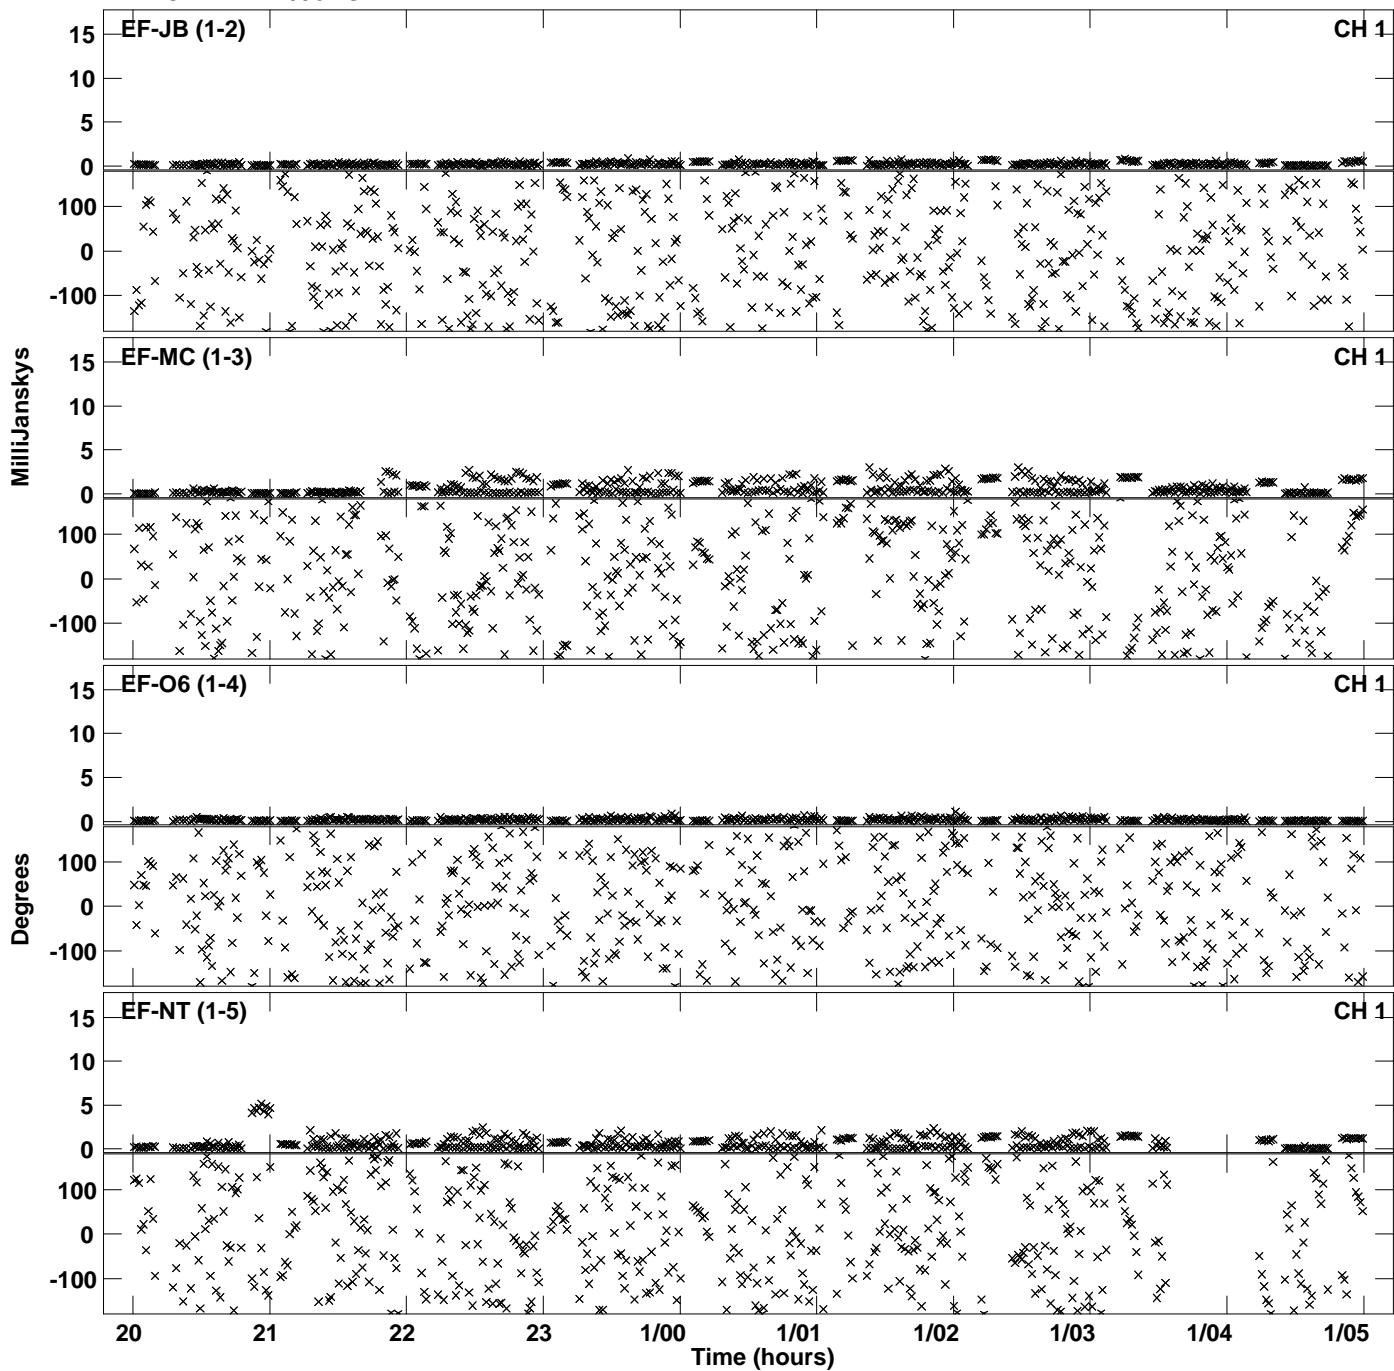

Plot file version 1 created 11-DEC-2016 00:10:43
Amplitude andPhase vs Time for EM117K 2.UVDATA.1 Vect aver.
IF 1 CHAN 1 - 4096 STK LL

Plot file version 2 created 11-DEC-2016 00:10:43
Amplitude and Phase vs Time for EM117K 2.UVDATA.1 Vect aver.
IF 1 CHAN 1 - 4096 STK LL

Plot file version 3 created 11-DEC-2016 00:10:43
Amplitude andPhase vs Time for EM117K 2.UVDATA.1 Vect aver.
IF 1 CHAN 1 - 4096 STK LL

Plot file version 4 created 11-DEC-2016 00:24:03
Amplitude andPhase vs Time for EM117K 2.UVDATA.1 Vect aver.
IF 1 CHAN 1 - 4096 STK RR

Plot file version 5 created 11-DEC-2016 00:24:03
Amplitude andPhase vs Time for EM117K 2.UVDATA.1 Vect aver.
IF 1 CHAN 1 - 4096 STK RR

Plot file version 6 created 11-DEC-2016 00:24:03
Amplitude andPhase vs Time for EM117K 2.UVDATA.1 Vect aver.
IF 1 CHAN 1 - 4096 STK RR