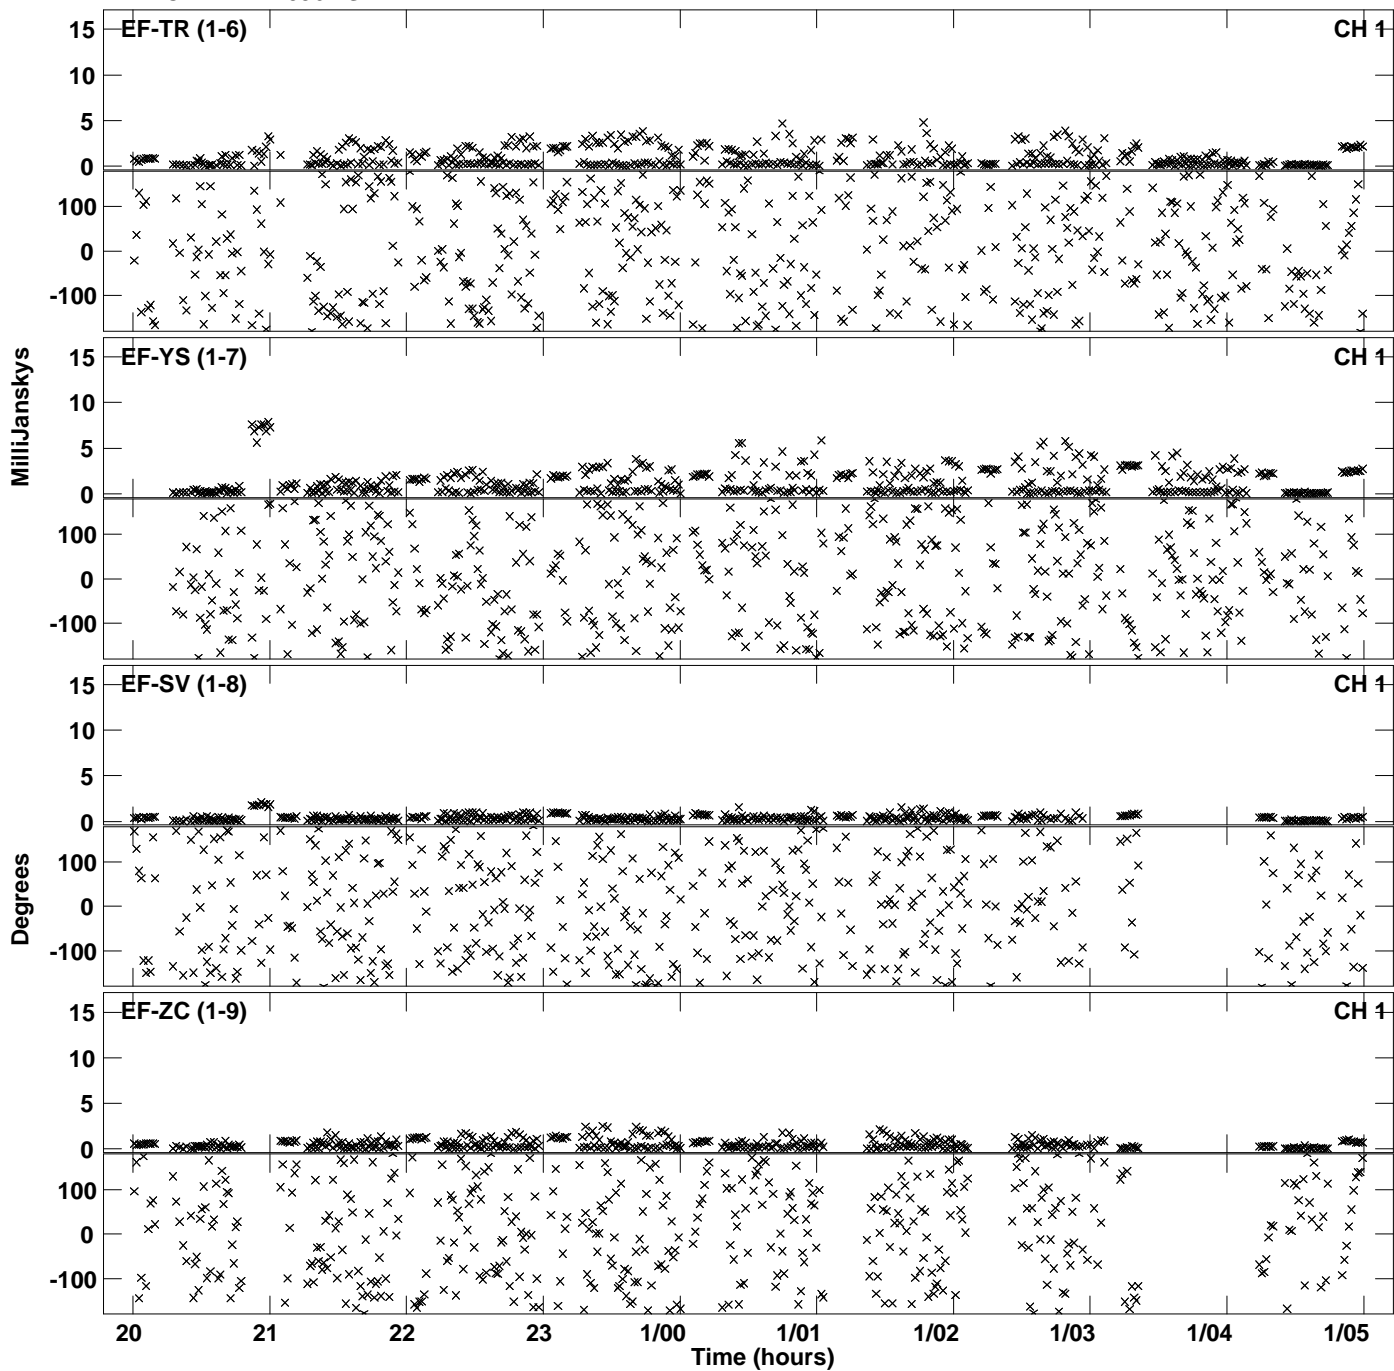

Plot file version 1 created 11-DEC-2016 00:10:43
Amplitude andPhase vs Time for EM117K 2.UVDATA.1 Vect aver.
IF 1 CHAN 1 - 4096 STK LL

Plot file version 2 created 11-DEC-2016 00:10:43
Amplitude and Phase vs Time for EM117K 2.UVDATA.1 Vect aver.
IF 1 CHAN 1 - 4096 STK LL

Plot file version 3 created 11-DEC-2016 00:10:43
Amplitude andPhase vs Time for EM117K 2.UVDATA.1 Vect aver.
IF 1 CHAN 1 - 4096 STK LL

Plot file version 4 created 11-DEC-2016 00:24:03
Amplitude andPhase vs Time for EM117K 2.UVDATA.1 Vect aver.
IF 1 CHAN 1 - 4096 STK RR

Plot file version 5 created 11-DEC-2016 00:24:03
Amplitude andPhase vs Time for EM117K 2.UVDATA.1 Vect aver.
IF 1 CHAN 1 - 4096 STK RR

Plot file version 6 created 11-DEC-2016 00:24:03
Amplitude andPhase vs Time for EM117K 2.UVDATA.1 Vect aver.
IF 1 CHAN 1 - 4096 STK RR