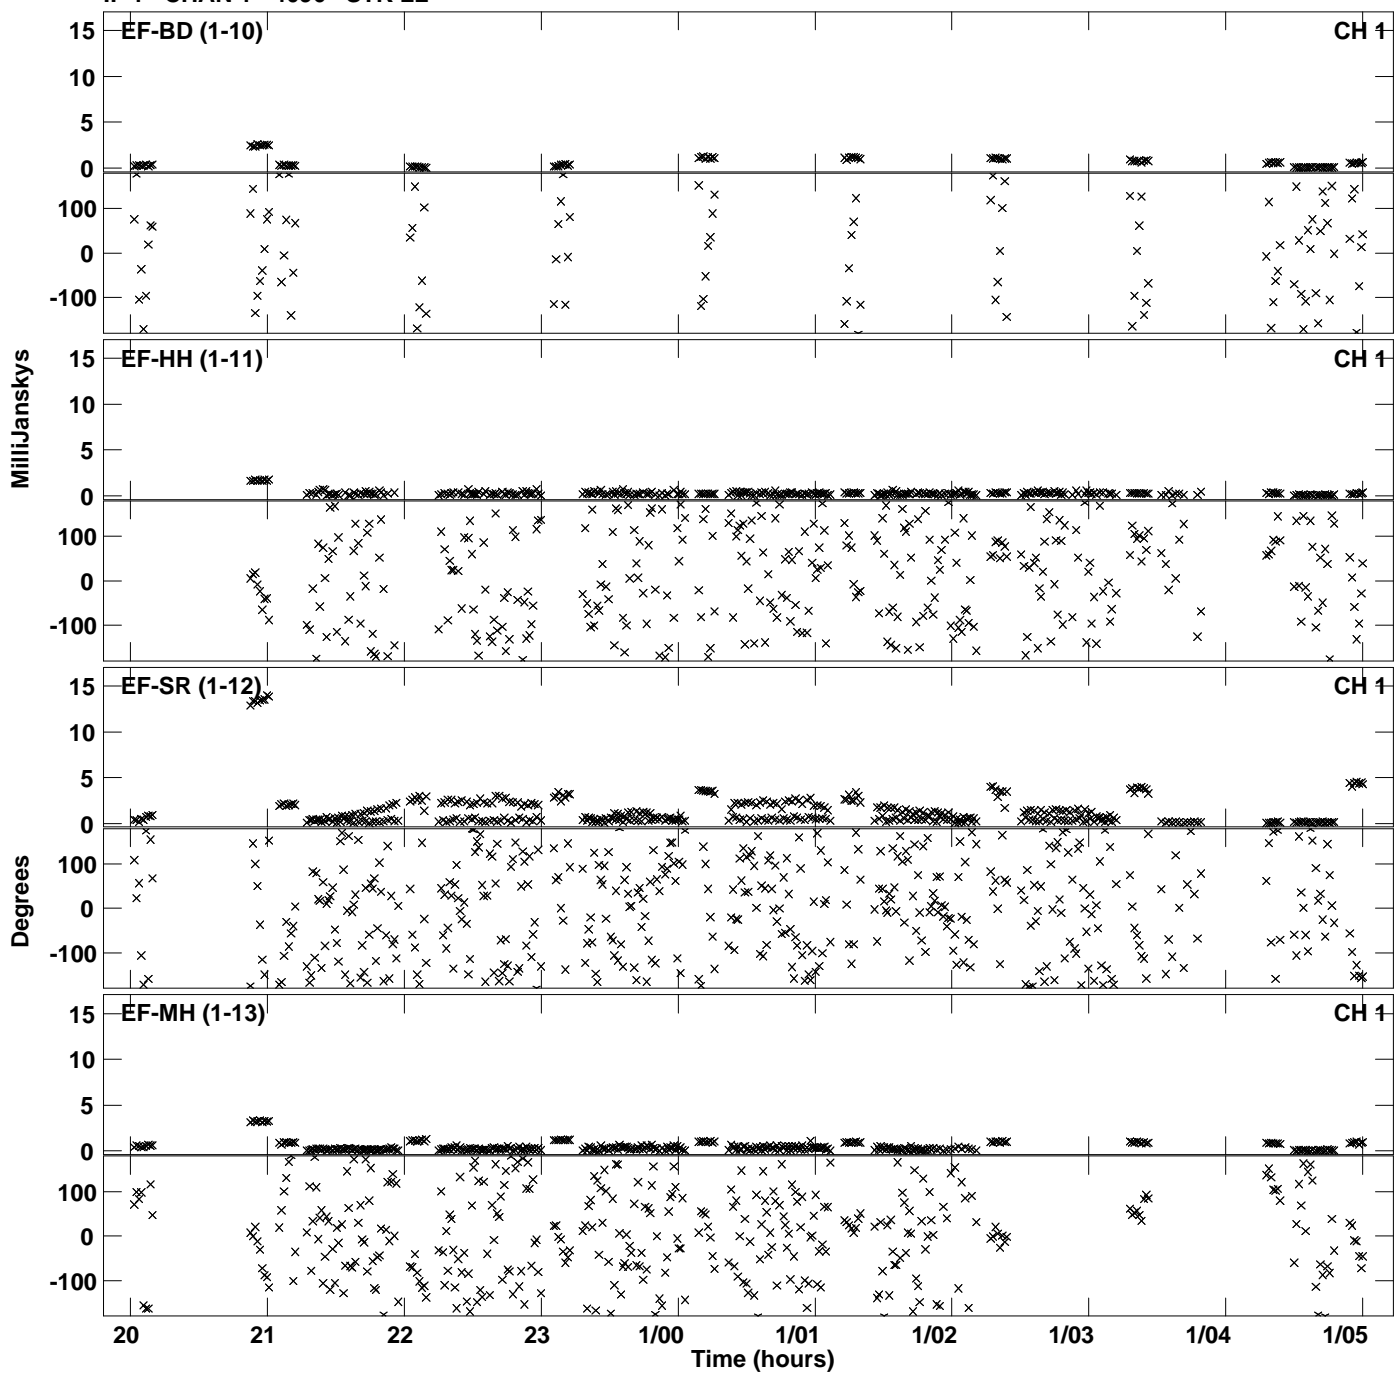

Plot file version 1 created 13-DEC-2016 23:22:25  
Amplitude andPhase vs Time for EM117L 2.UVDATA.1 Vect aver.  
IF 1 CHAN 1 - 4096 STK LL

Plot file version 2 created 13-DEC-2016 23:22:25  
Amplitude and Phase vs Time for EM117L 2.UVDATA.1 Vect aver.  
IF 1 CHAN 1 - 4096 STK LL

Plot file version 3 created 13-DEC-2016 23:22:25  
Amplitude andPhase vs Time for EM117L 2.UVDATA.1 Vect aver.  
IF 1 CHAN 1 - 4096 STK LL

Plot file version 4 created 13-DEC-2016 23:34:56  
Amplitude andPhase vs Time for EM117L 2.UVDATA.1 Vect aver.  
IF 1 CHAN 1 - 4096 STK RR

Plot file version 5 created 13-DEC-2016 23:34:56  
Amplitude andPhase vs Time for EM117L 2.UVDATA.1 Vect aver.  
IF 1 CHAN 1 - 4096 STK RR

Plot file version 6 created 13-DEC-2016 23:34:56  
Amplitude andPhase vs Time for EM117L 2.UVDATA.1 Vect aver.  
IF 1 CHAN 1 - 4096 STK RR