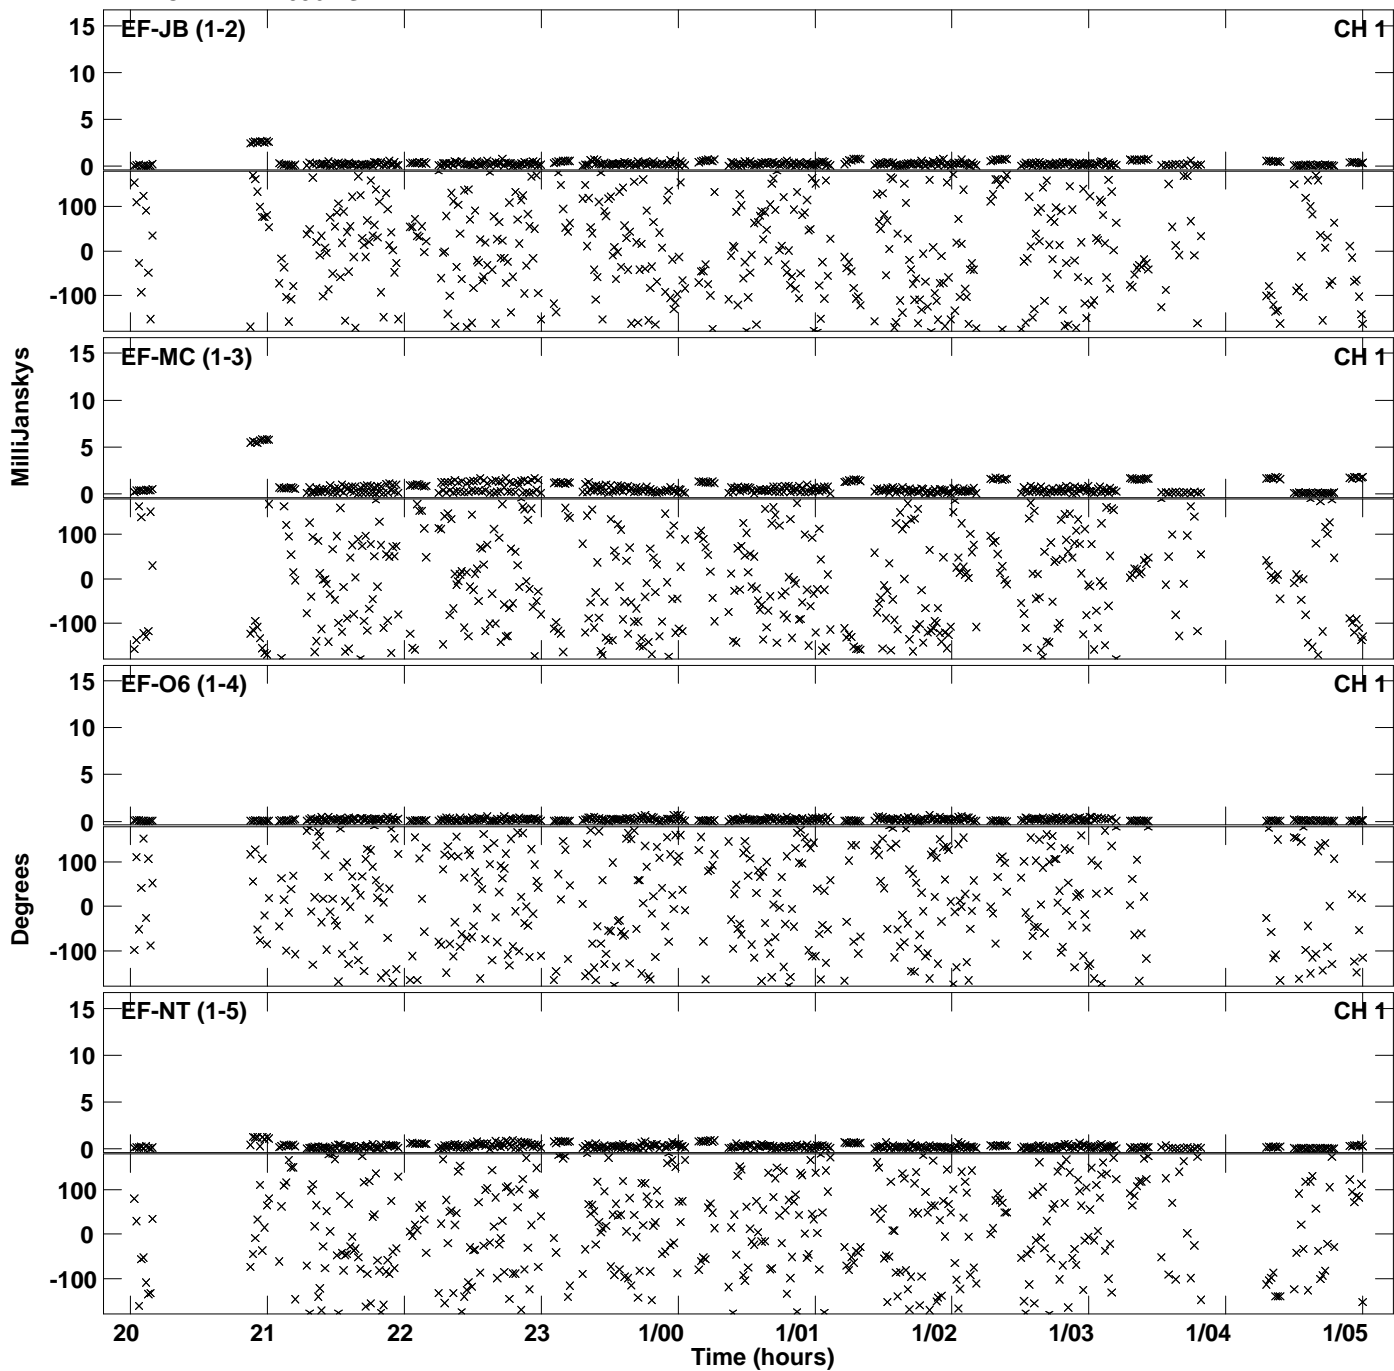

Plot file version 1 created 13-DEC-2016 23:22:25  
Amplitude andPhase vs Time for EM117L 2.UVDATA.1 Vect aver.  
IF 1 CHAN 1 - 4096 STK LL

Plot file version 2 created 13-DEC-2016 23:22:25  
Amplitude and Phase vs Time for EM117L 2.UVDATA.1 Vect aver.  
IF 1 CHAN 1 - 4096 STK LL

Plot file version 3 created 13-DEC-2016 23:22:25  
Amplitude andPhase vs Time for EM117L 2.UVDATA.1 Vect aver.  
IF 1 CHAN 1 - 4096 STK LL

Plot file version 4 created 13-DEC-2016 23:34:56  
Amplitude andPhase vs Time for EM117L 2.UVDATA.1 Vect aver.  
IF 1 CHAN 1 - 4096 STK RR

Plot file version 5 created 13-DEC-2016 23:34:56  
Amplitude andPhase vs Time for EM117L 2.UVDATA.1 Vect aver.  
IF 1 CHAN 1 - 4096 STK RR

Plot file version 6 created 13-DEC-2016 23:34:56  
Amplitude andPhase vs Time for EM117L 2.UVDATA.1 Vect aver.  
IF 1 CHAN 1 - 4096 STK RR