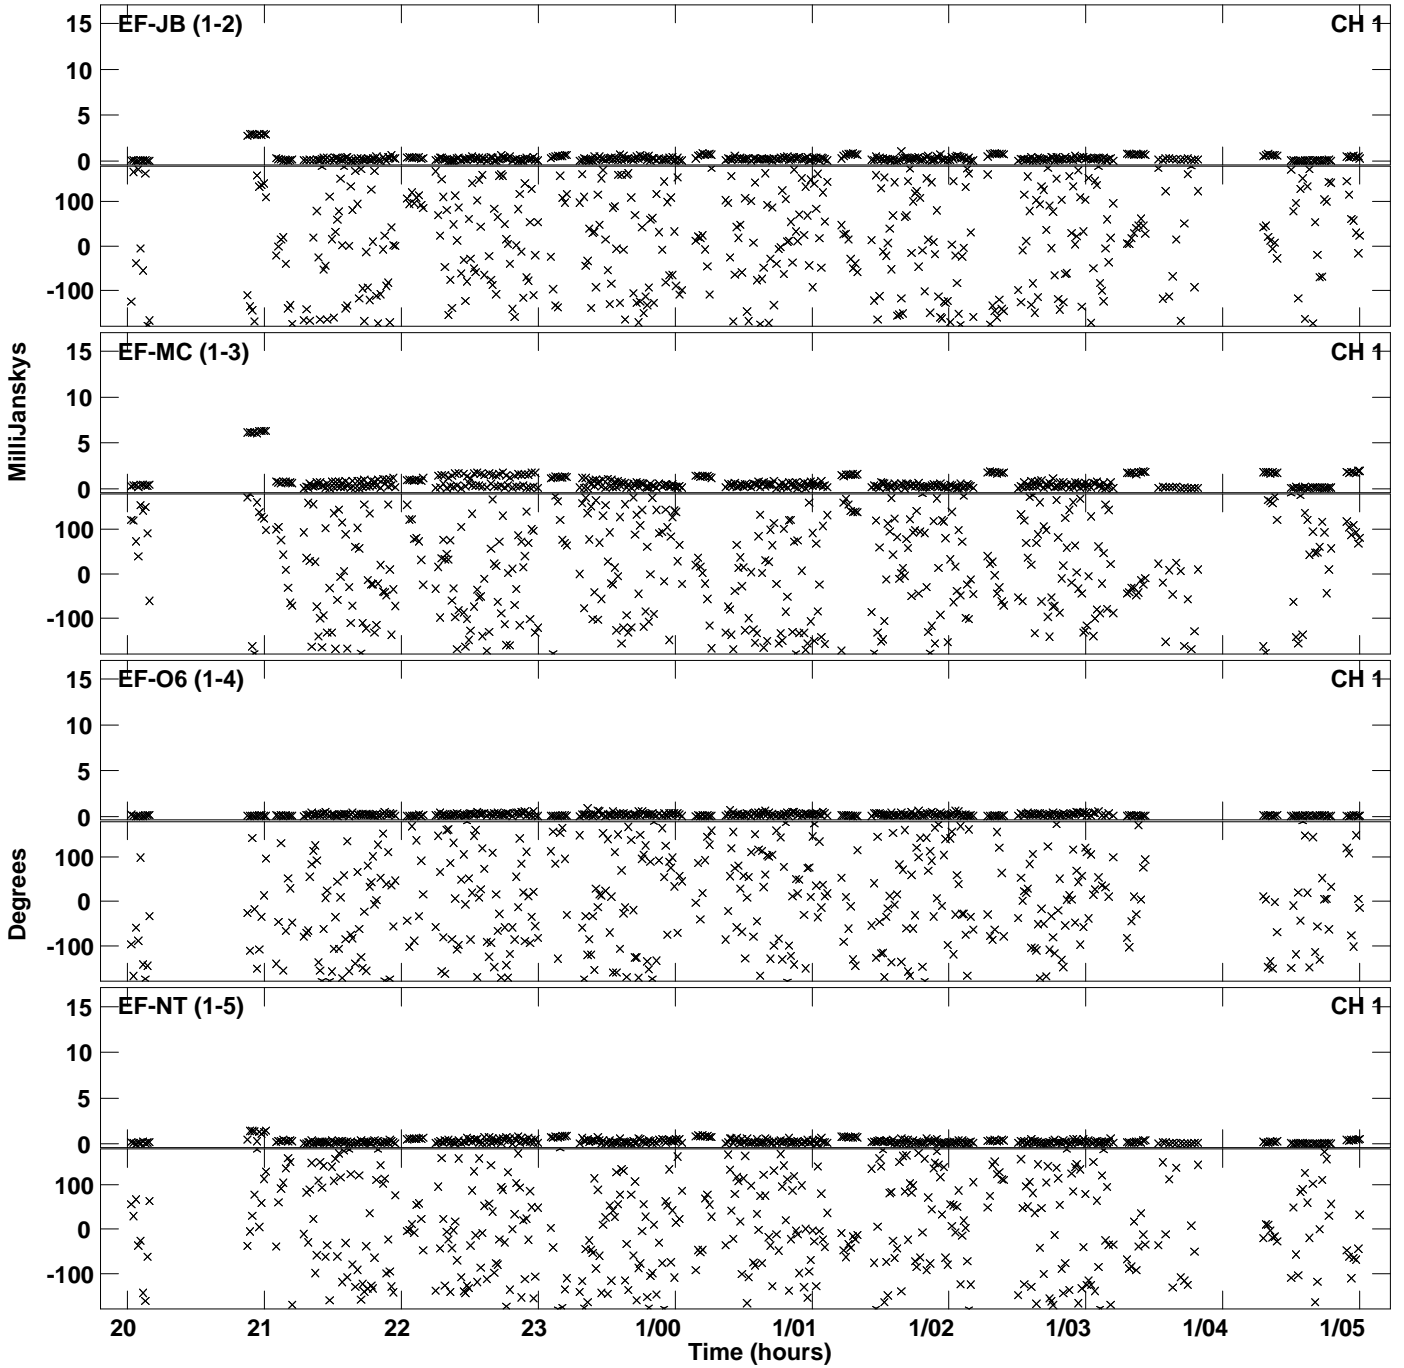

Plot file version 1 created 13-DEC-2016 23:22:25  
Amplitude andPhase vs Time for EM117L 2.UVDATA.1 Vect aver.  
IF 1 CHAN 1 - 4096 STK LL

Plot file version 2 created 13-DEC-2016 23:22:25  
Amplitude and Phase vs Time for EM117L 2.UVDATA.1 Vect aver.  
IF 1 CHAN 1 - 4096 STK LL

Plot file version 3 created 13-DEC-2016 23:22:25  
Amplitude andPhase vs Time for EM117L 2.UVDATA.1 Vect aver.  
IF 1 CHAN 1 - 4096 STK LL

Plot file version 4 created 13-DEC-2016 23:34:56  
Amplitude andPhase vs Time for EM117L 2.UVDATA.1 Vect aver.  
IF 1 CHAN 1 - 4096 STK RR

Plot file version 5 created 13-DEC-2016 23:34:56  
Amplitude andPhase vs Time for EM117L 2.UVDATA.1 Vect aver.  
IF 1 CHAN 1 - 4096 STK RR

Plot file version 6 created 13-DEC-2016 23:34:56  
Amplitude andPhase vs Time for EM117L 2.UVDATA.1 Vect aver.  
IF 1 CHAN 1 - 4096 STK RR