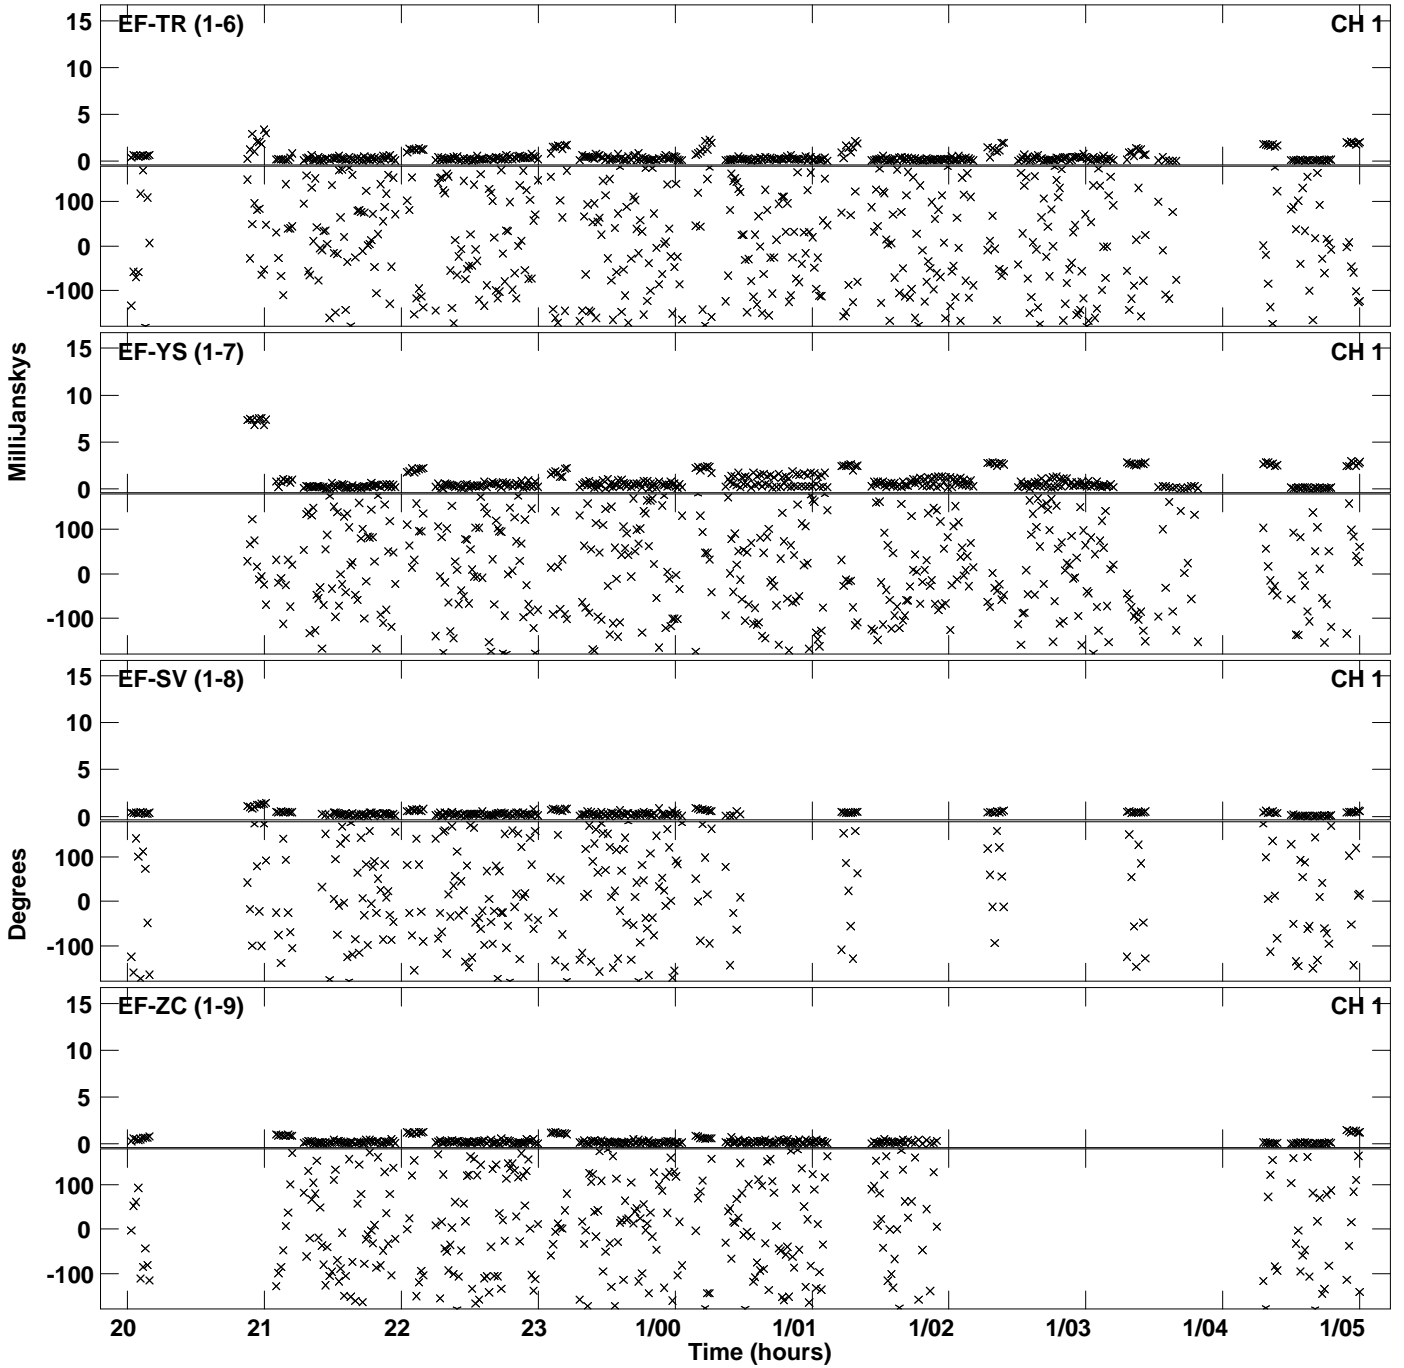

Plot file version 1 created 13-DEC-2016 23:22:25  
Amplitude andPhase vs Time for EM117L 2.UVDATA.1 Vect aver.  
IF 1 CHAN 1 - 4096 STK LL

Plot file version 2 created 13-DEC-2016 23:22:25  
Amplitude and Phase vs Time for EM117L 2.UVDATA.1 Vect aver.  
IF 1 CHAN 1 - 4096 STK LL

Plot file version 3 created 13-DEC-2016 23:22:25  
Amplitude andPhase vs Time for EM117L 2.UVDATA.1 Vect aver.  
IF 1 CHAN 1 - 4096 STK LL

Plot file version 4 created 13-DEC-2016 23:34:56  
Amplitude andPhase vs Time for EM117L 2.UVDATA.1 Vect aver.  
IF 1 CHAN 1 - 4096 STK RR

Plot file version 5 created 13-DEC-2016 23:34:56  
Amplitude andPhase vs Time for EM117L 2.UVDATA.1 Vect aver.  
IF 1 CHAN 1 - 4096 STK RR

Plot file version 6 created 13-DEC-2016 23:34:56  
Amplitude andPhase vs Time for EM117L 2.UVDATA.1 Vect aver.  
IF 1 CHAN 1 - 4096 STK RR