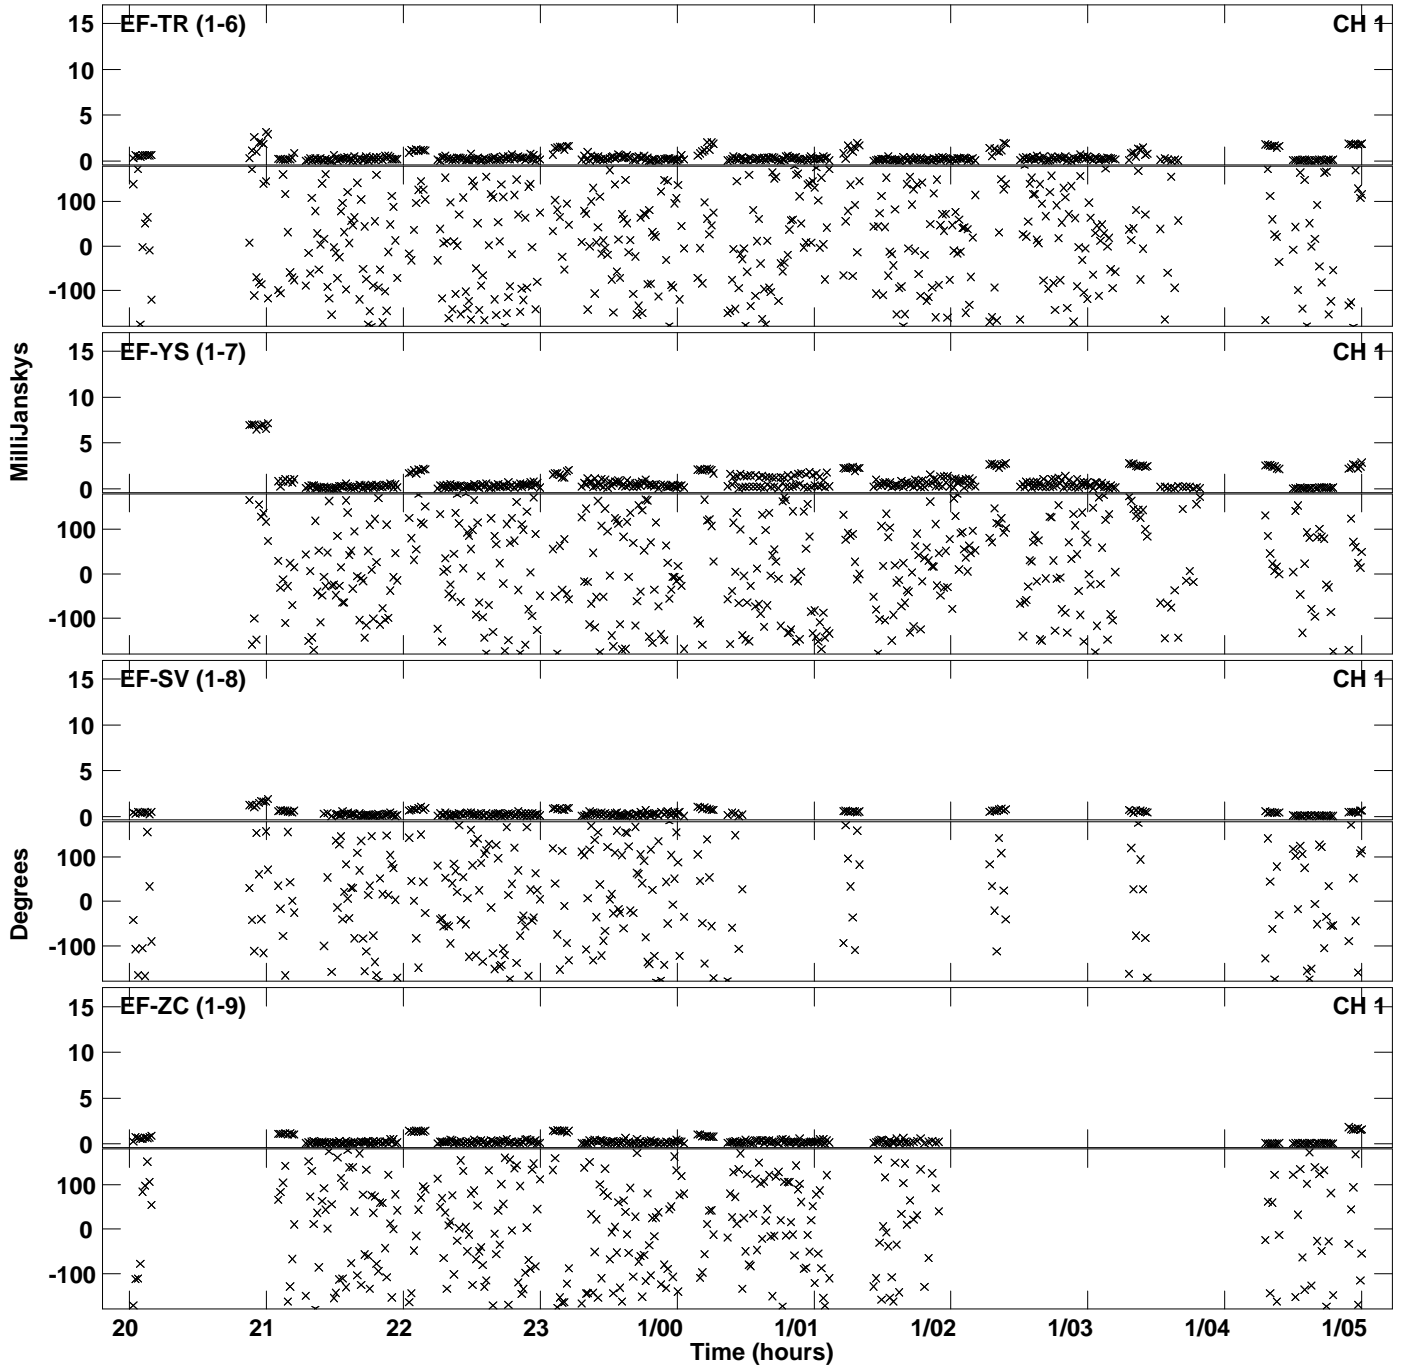

Plot file version 1 created 13-DEC-2016 23:22:25  
Amplitude andPhase vs Time for EM117L 2.UVDATA.1 Vect aver.  
IF 1 CHAN 1 - 4096 STK LL

Plot file version 2 created 13-DEC-2016 23:22:25  
Amplitude and Phase vs Time for EM117L 2.UVDATA.1 Vect aver.  
IF 1 CHAN 1 - 4096 STK LL

Plot file version 3 created 13-DEC-2016 23:22:25  
Amplitude andPhase vs Time for EM117L 2.UVDATA.1 Vect aver.  
IF 1 CHAN 1 - 4096 STK LL

Plot file version 4 created 13-DEC-2016 23:34:56  
Amplitude andPhase vs Time for EM117L 2.UVDATA.1 Vect aver.  
IF 1 CHAN 1 - 4096 STK RR

Plot file version 5 created 13-DEC-2016 23:34:56  
Amplitude andPhase vs Time for EM117L 2.UVDATA.1 Vect aver.  
IF 1 CHAN 1 - 4096 STK RR

Plot file version 6 created 13-DEC-2016 23:34:56  
Amplitude andPhase vs Time for EM117L 2.UVDATA.1 Vect aver.  
IF 1 CHAN 1 - 4096 STK RR