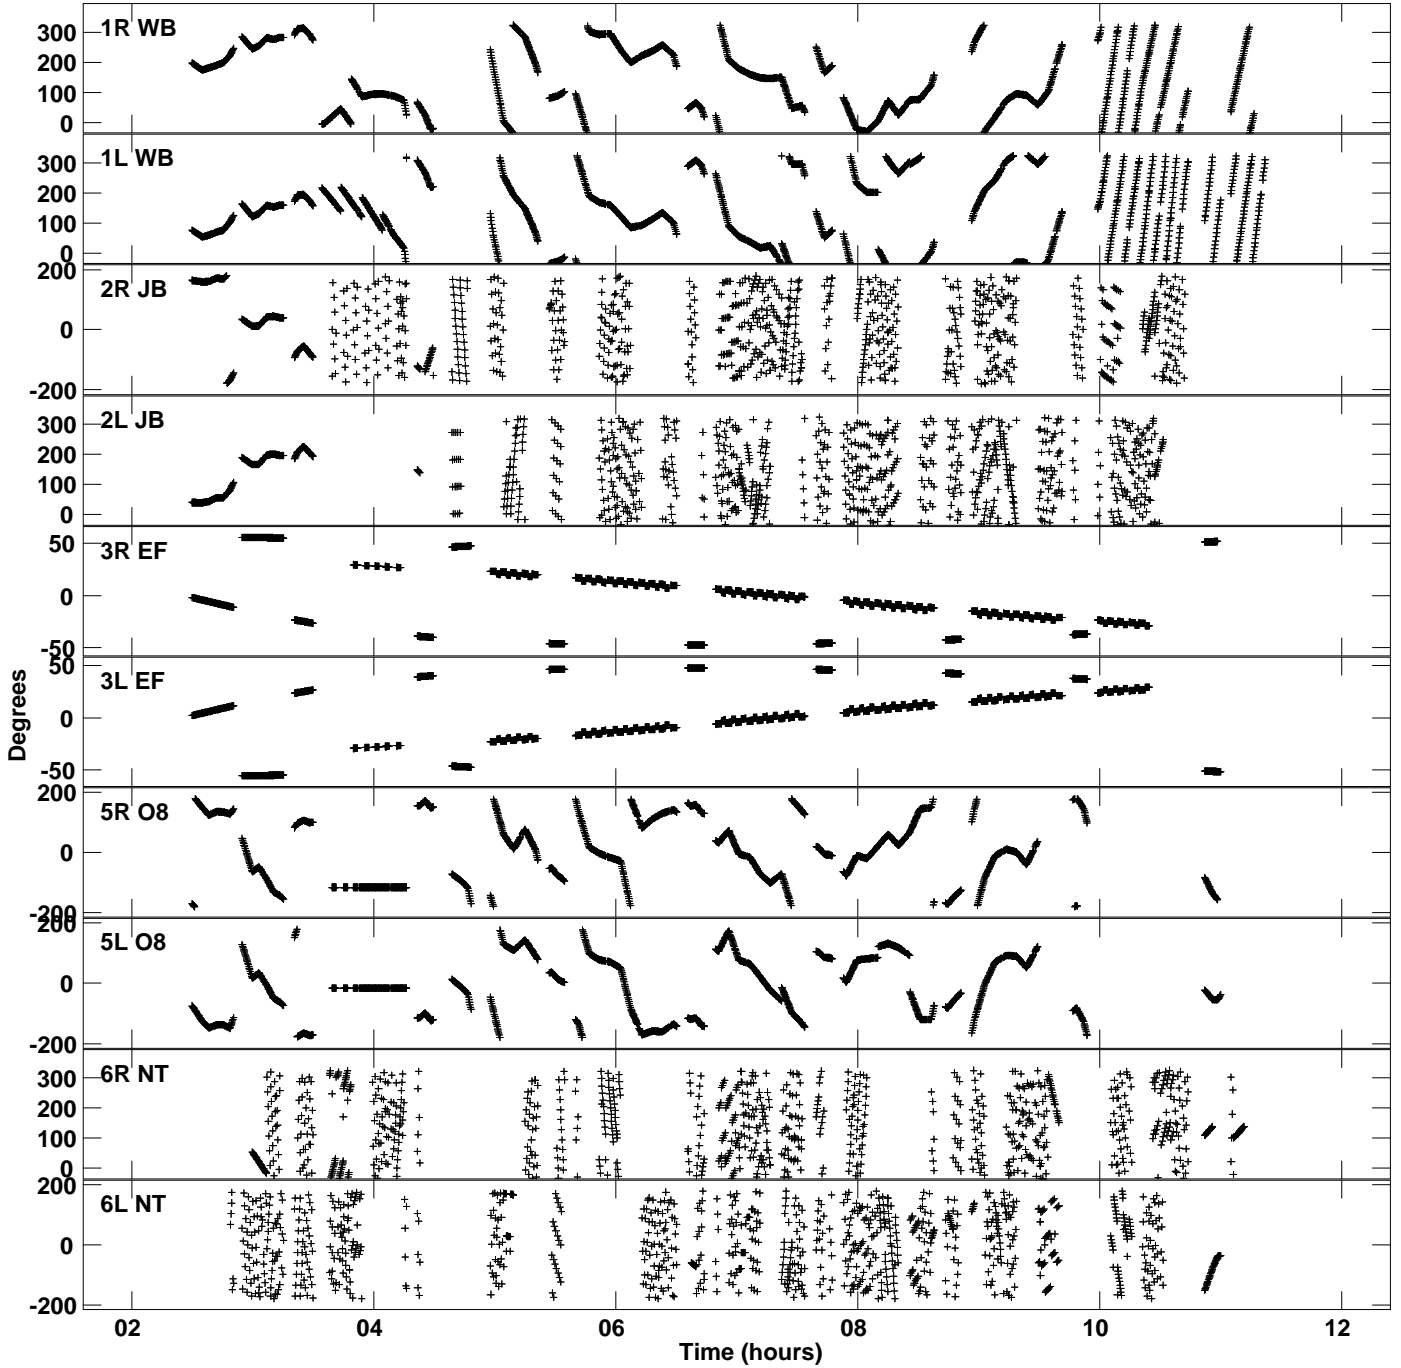

Plot file version 1 created 23-OCT-2018 19:20:35  
Gain phs vs UTC time for EM117M\_2.UVDATA.1  
CL 3 Rpol & Lpol IF 1

Plot file version 2 created 23-OCT-2018 19:20:35  
Gain phs vs UTC time for EM117M\_2.UVDATA.1  
CL 3 Rpol & Lpol IF 1