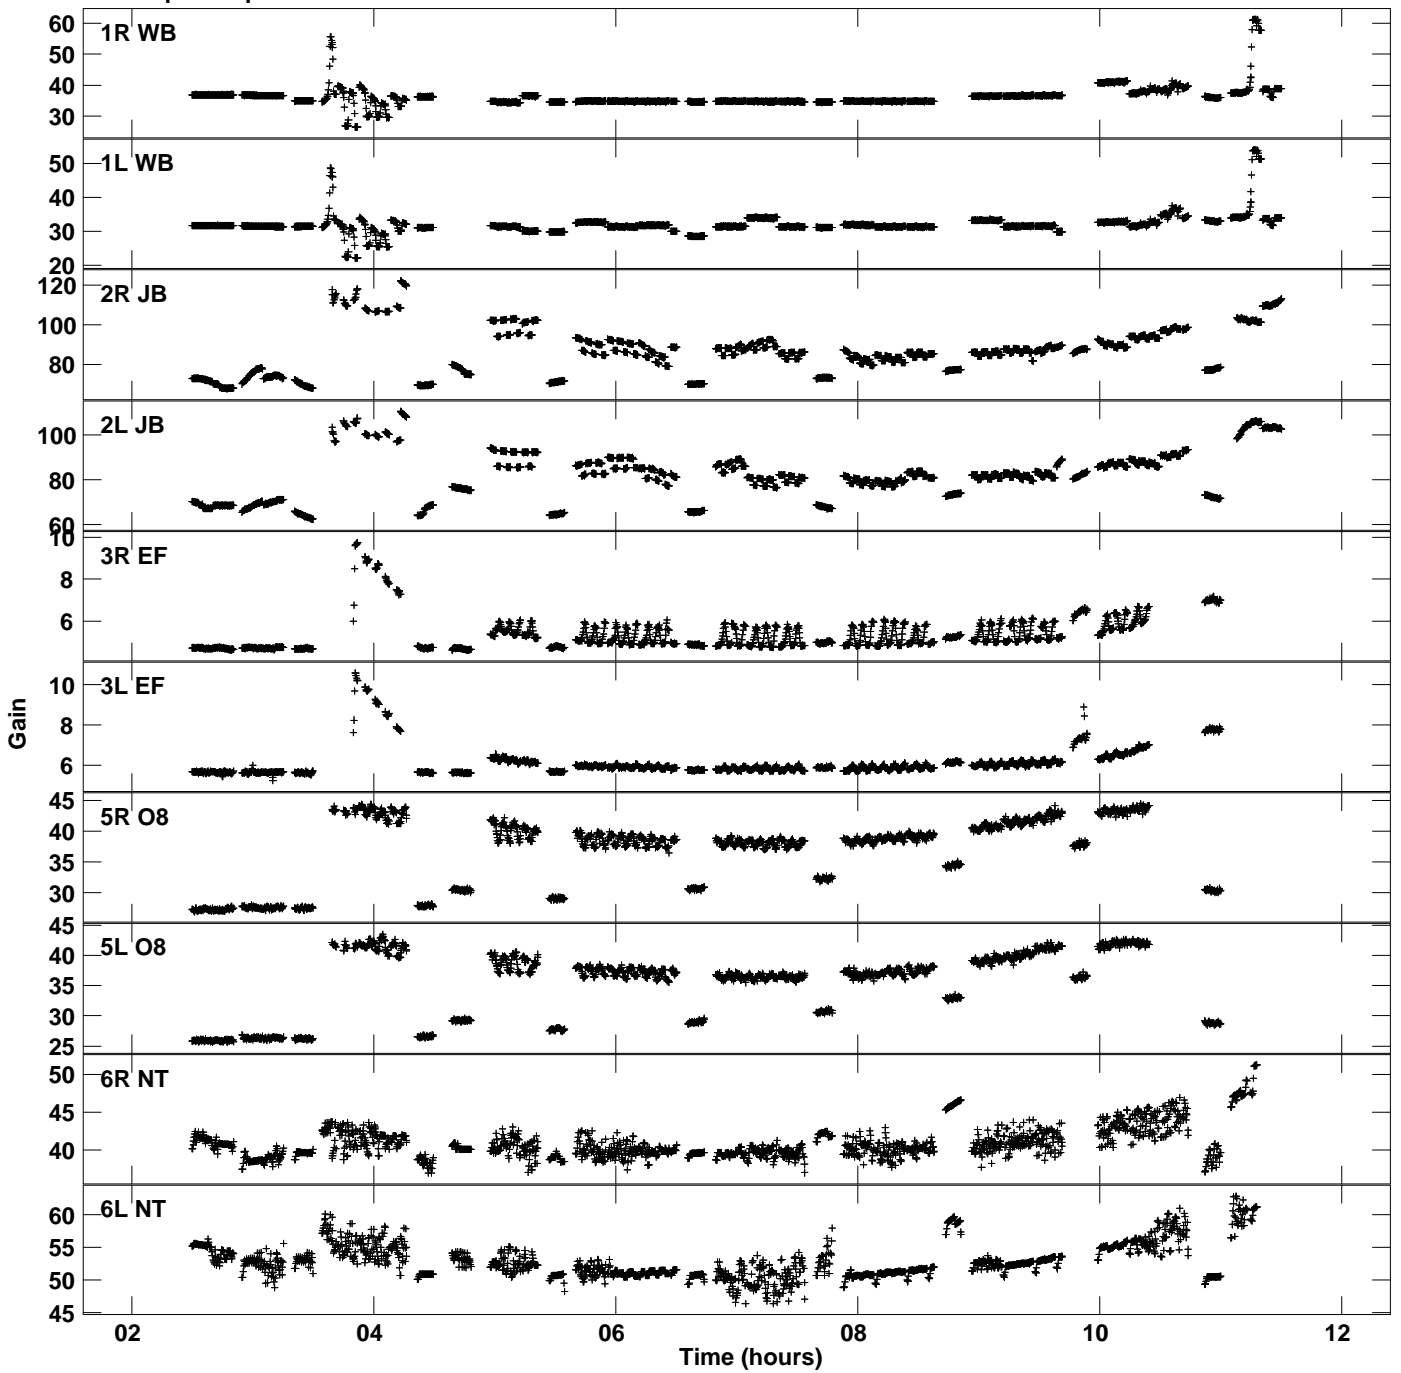

Plot file version 1 created 23-OCT-2018 19:08:57
Gain amp vs UTC time for EM117M_2.UVDATA.1
CL 2 Rpol & Lpol IF 1

Plot file version 2 created 23-OCT-2018 19:08:57
Gain amp vs UTC time for EM117M_2.UVDATA.1
CL 2 Rpol & Lpol IF 1