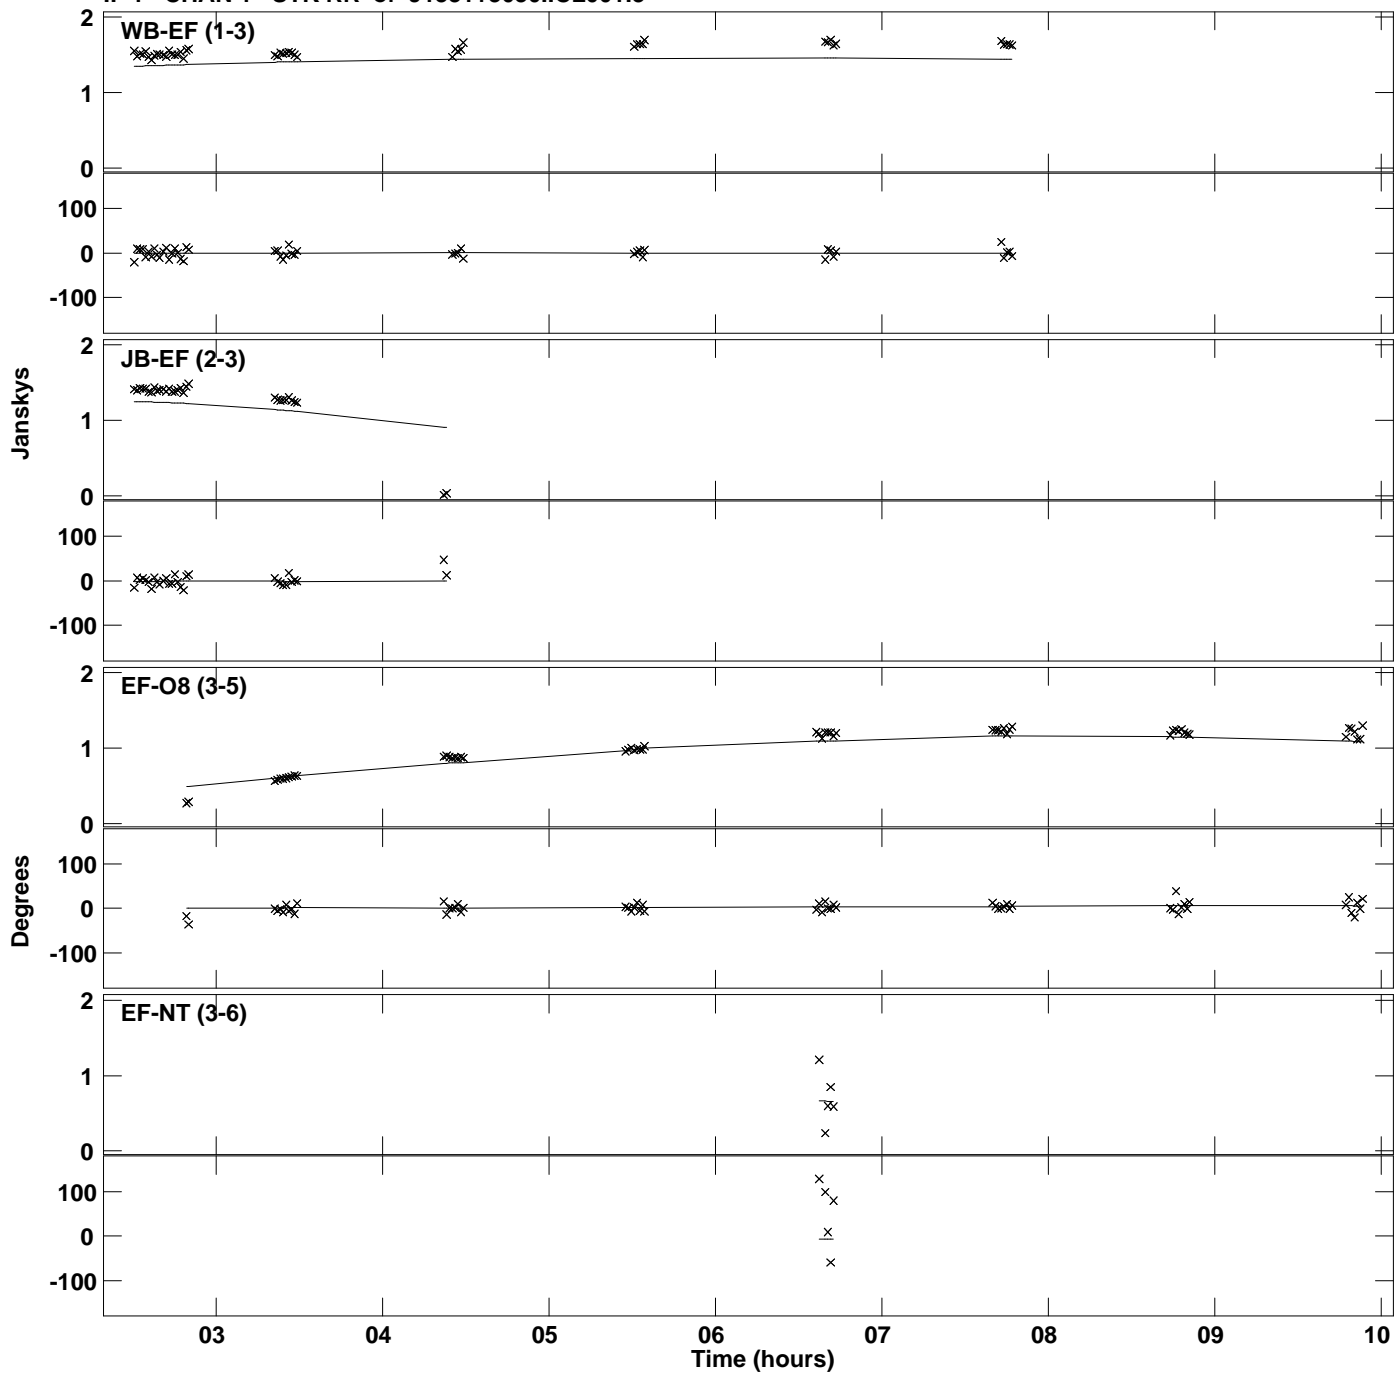

Plot file version 1 created 23-OCT-2018 19:37:27
Amplitude and Phase vs Time for J1331+3030.MULTI.1 Vect aver. CL # 3
IF 1 CHAN 1 STK LL of J1331+3030.ICL001.3

PLot file version 2 created 23-OCT-2018 19:37:27
Amplitude andPhase vs Time for J1331+3030.MULTI.1 Vect aver. CL # 3
IF 1 CHAN 1 STK LL of J1331+3030.ICL001.3

Plot file version 3 created 23-OCT-2018 19:37:27
Amplitude and Phase vs Time for J1331+3030.MULTI.1 Vect aver. CL # 3
IF 1 CHAN 1 STK RR of J1331+3030.ICL001.3

PLot file version 4 created 23-OCT-2018 19:37:27
Amplitude andPhase vs Time for J1331+3030.MULTI.1 Vect aver. CL # 3
IF 1 CHAN 1 STK RR of J1331+3030.ICL001.3