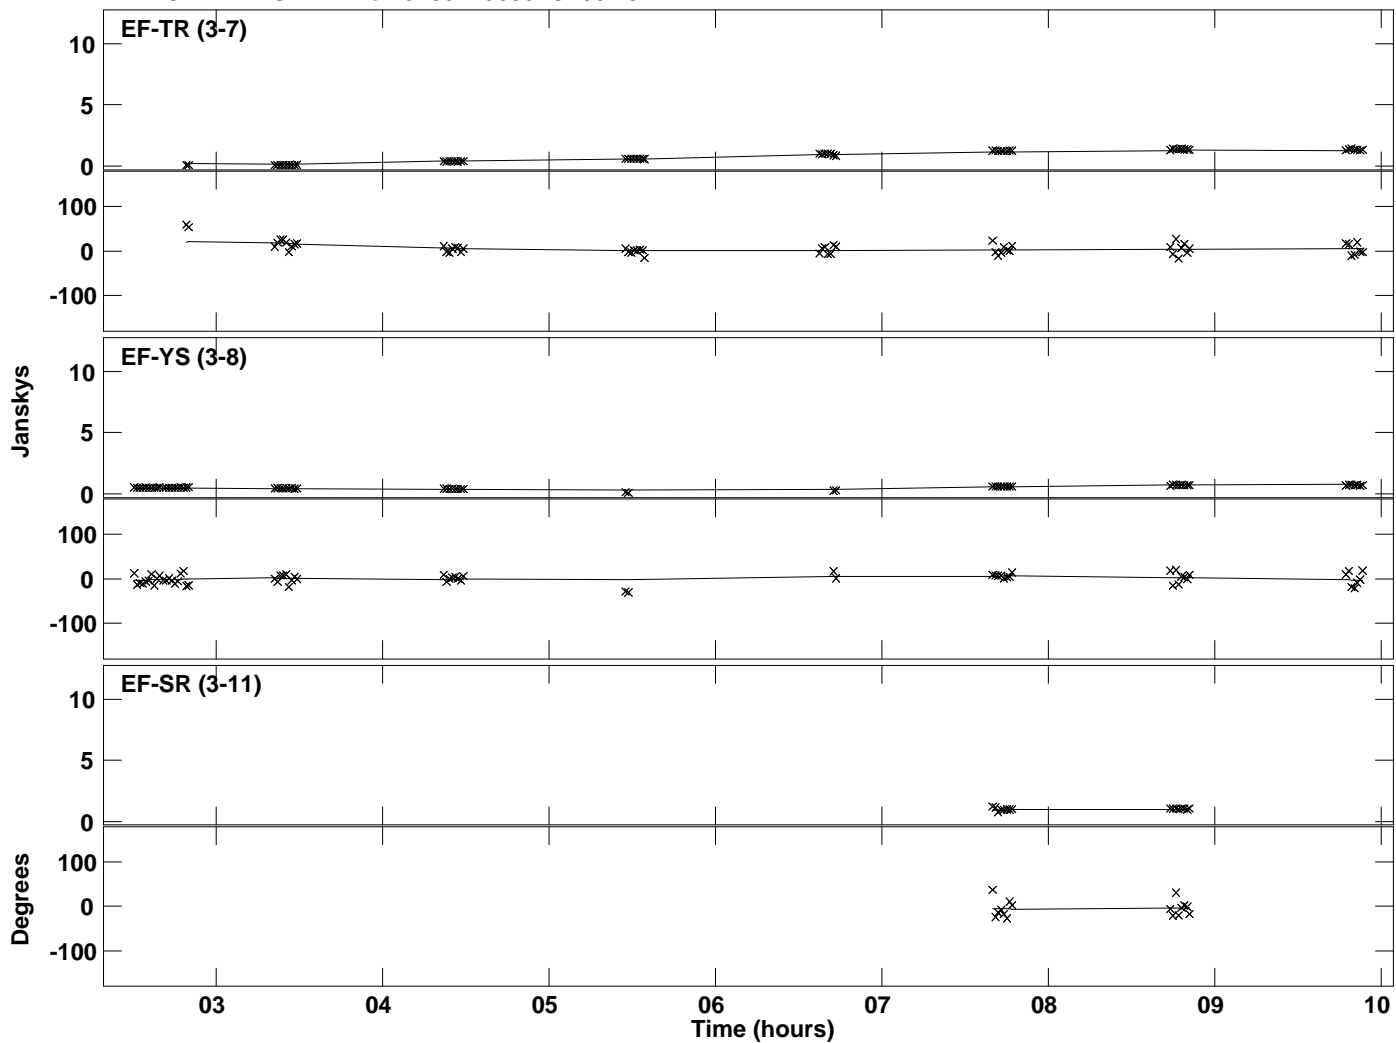

Plot file version 1 created 23-OCT-2018 19:37:27
Amplitude and Phase vs Time for J1331+3030.MULTI.1 Vect aver. CL # 3
IF 1 CHAN 1 STK LL of J1331+3030.ICL001.3

PLot file version 2 created 23-OCT-2018 19:37:27
Amplitude andPhase vs Time for J1331+3030.MULTI.1 Vect aver. CL # 3
IF 1 CHAN 1 STK LL of J1331+3030.ICL001.3

Plot file version 3 created 23-OCT-2018 19:37:27
Amplitude and Phase vs Time for J1331+3030.MULTI.1 Vect aver. CL # 3
IF 1 CHAN 1 STK RR of J1331+3030.ICL001.3

PLot file version 4 created 23-OCT-2018 19:37:27
Amplitude andPhase vs Time for J1331+3030.MULTI.1 Vect aver. CL # 3
IF 1 CHAN 1 STK RR of J1331+3030.ICL001.3