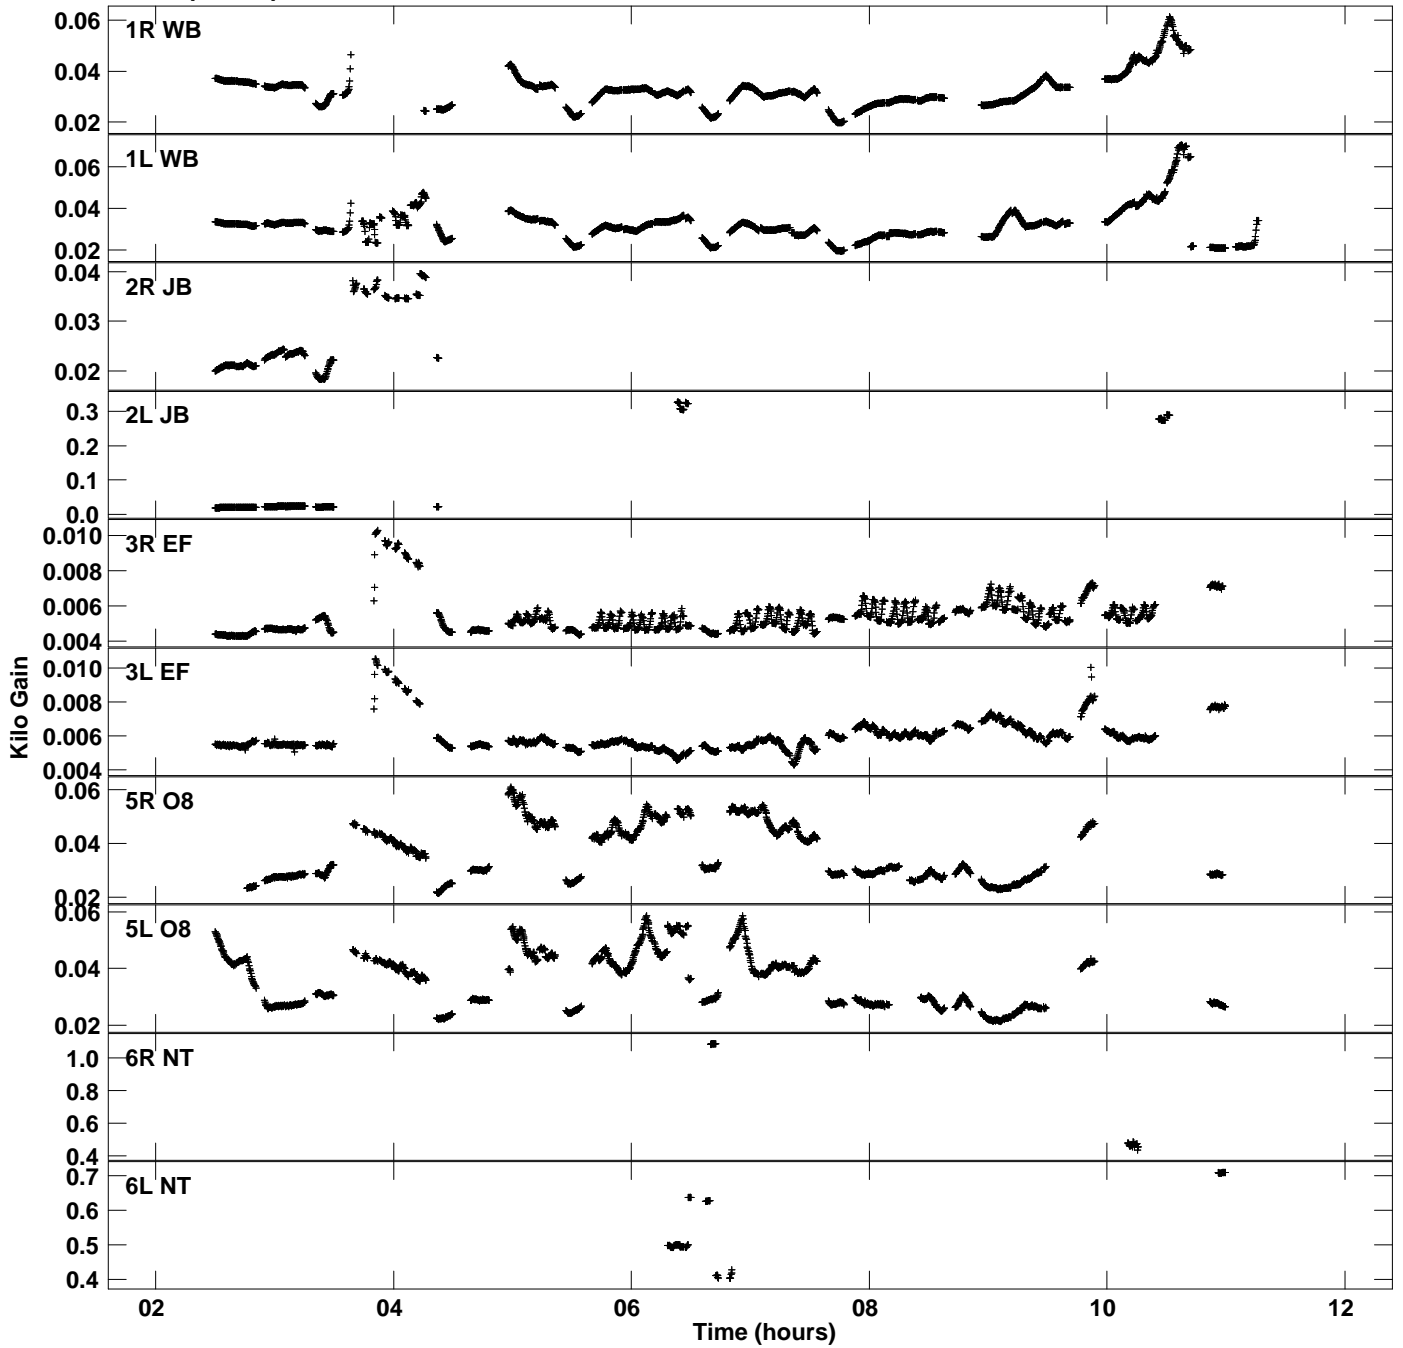

Plot file version 1 created 23-OCT-2018 19:37:30
Gain amp vs UTC time for EM117M_2.TMP.1
CL 4 Rpol & Lpol IF 1

Plot file version 2 created 23-OCT-2018 19:37:30
Gain amp vs UTC time for EM117M_2.TMP.1
CL 4 Rpol & Lpol IF 1