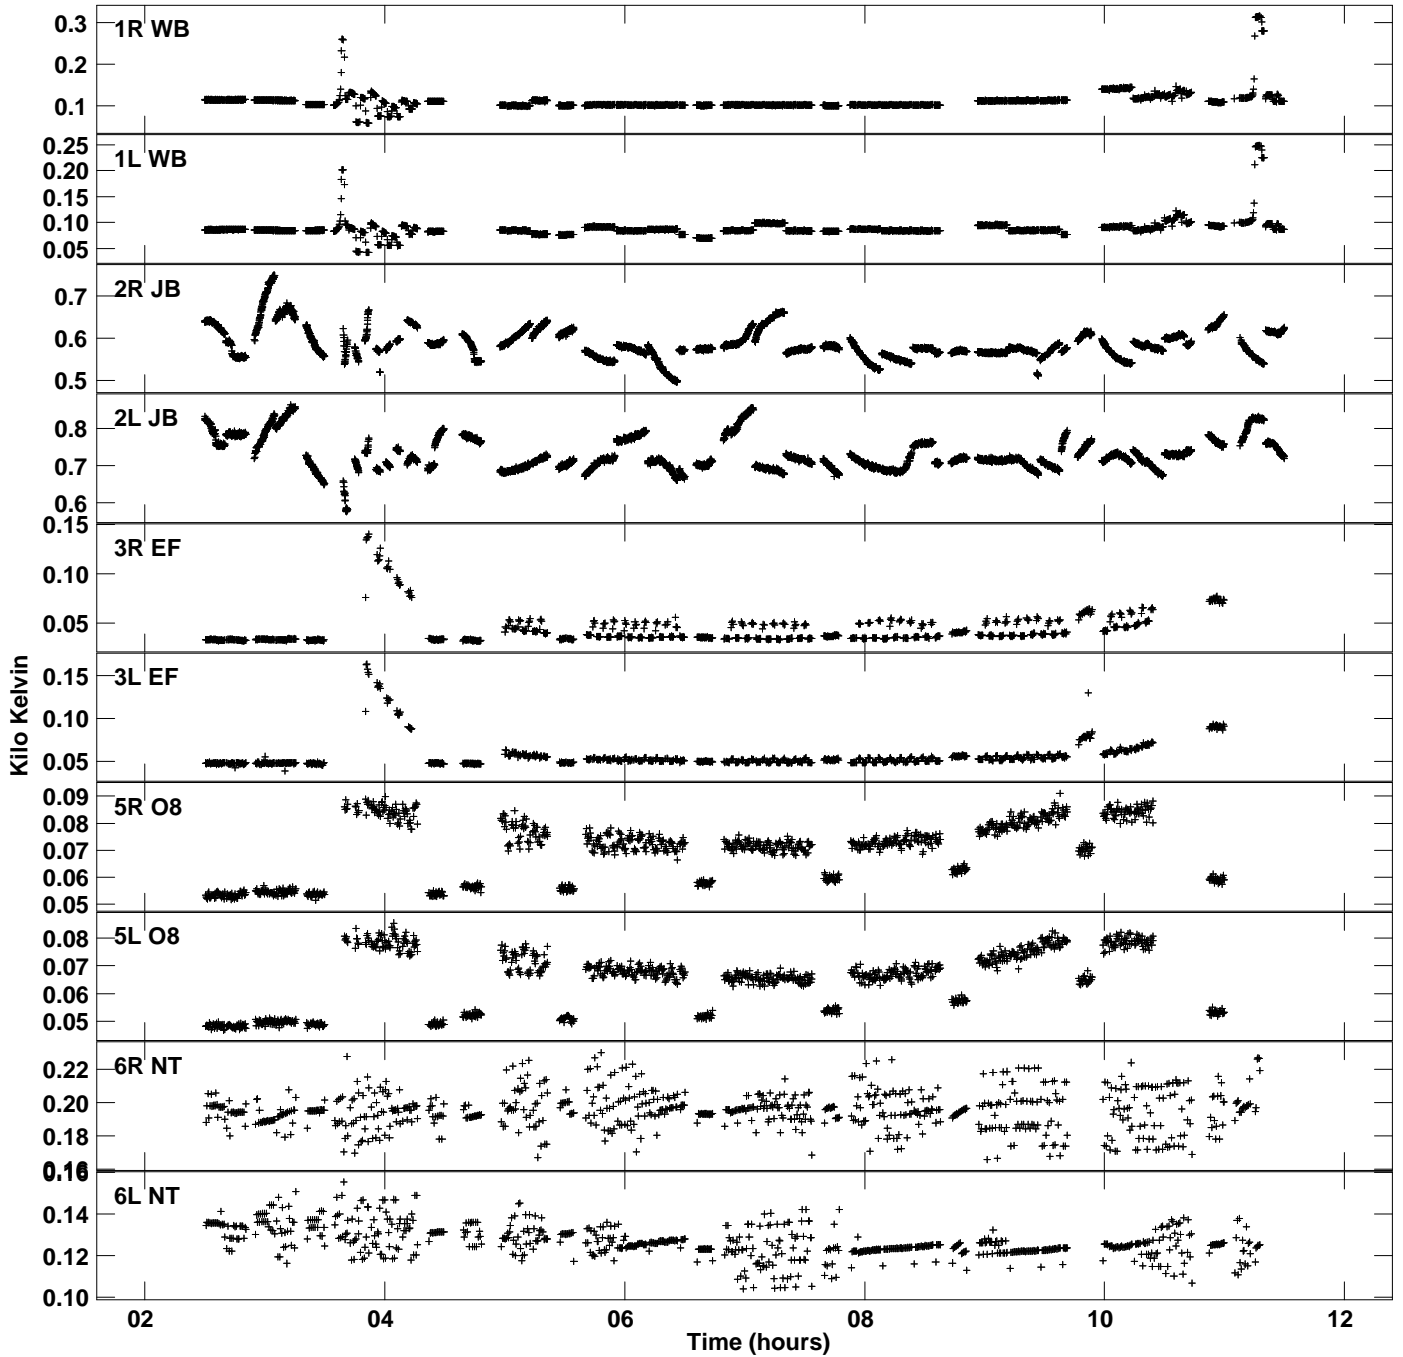

Plot file version 1 created 23-OCT-2018 19:08:56
Tsyst vs UTC time for EM117M_2.UVDATA.1
TY 1 Rpol & Lpol IF 1

Plot file version 2 created 23-OCT-2018 19:08:56
Ts_{ys} vs UTC time for EM117M_2.UVDATA.1
TY 1 Rpol & Lpol IF 1