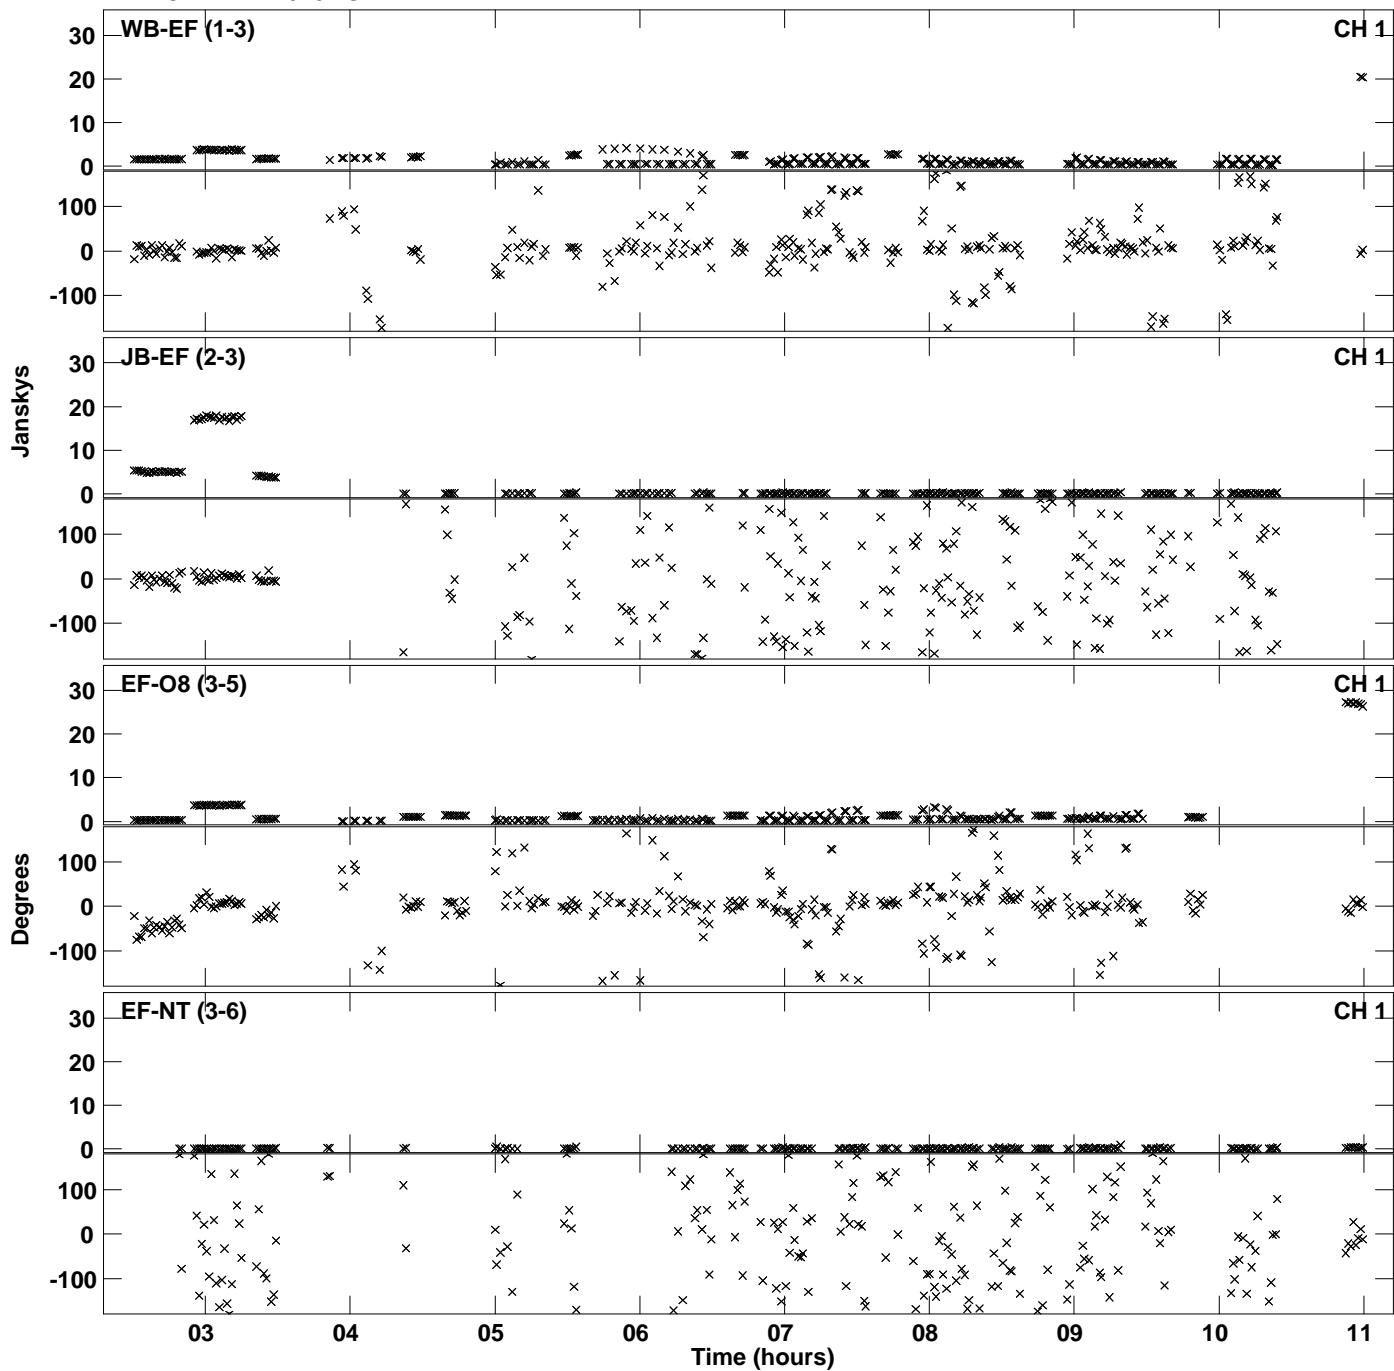

Plot file version 1 created 23-OCT-2018 19:28:20
Amplitude andPhase vs Time for EM117M 2.UVDATA.1 Vect aver. CL # 3
IF 1 CHAN 1 - 2048 STK LL

Plot file version 2 created 23-OCT-2018 19:28:20
Amplitude andPhase vs Time for EM117M 2.UVDATA.1 Vect aver. CL # 3
IF 1 CHAN 1 - 2048 STK LL

Plot file version 3 created 23-OCT-2018 19:32:13
Amplitude and Phase vs Time for EM117M 2.UVDATA.1 Vect aver. CL # 3
IF 1 CHAN 1 - 2048 STK RR

Plot file version 4 created 23-OCT-2018 19:32:13
Amplitude and Phase vs Time for EM117M 2.UVDATA.1 Vect aver. CL # 3
IF 1 CHAN 1 - 2048 STK RR