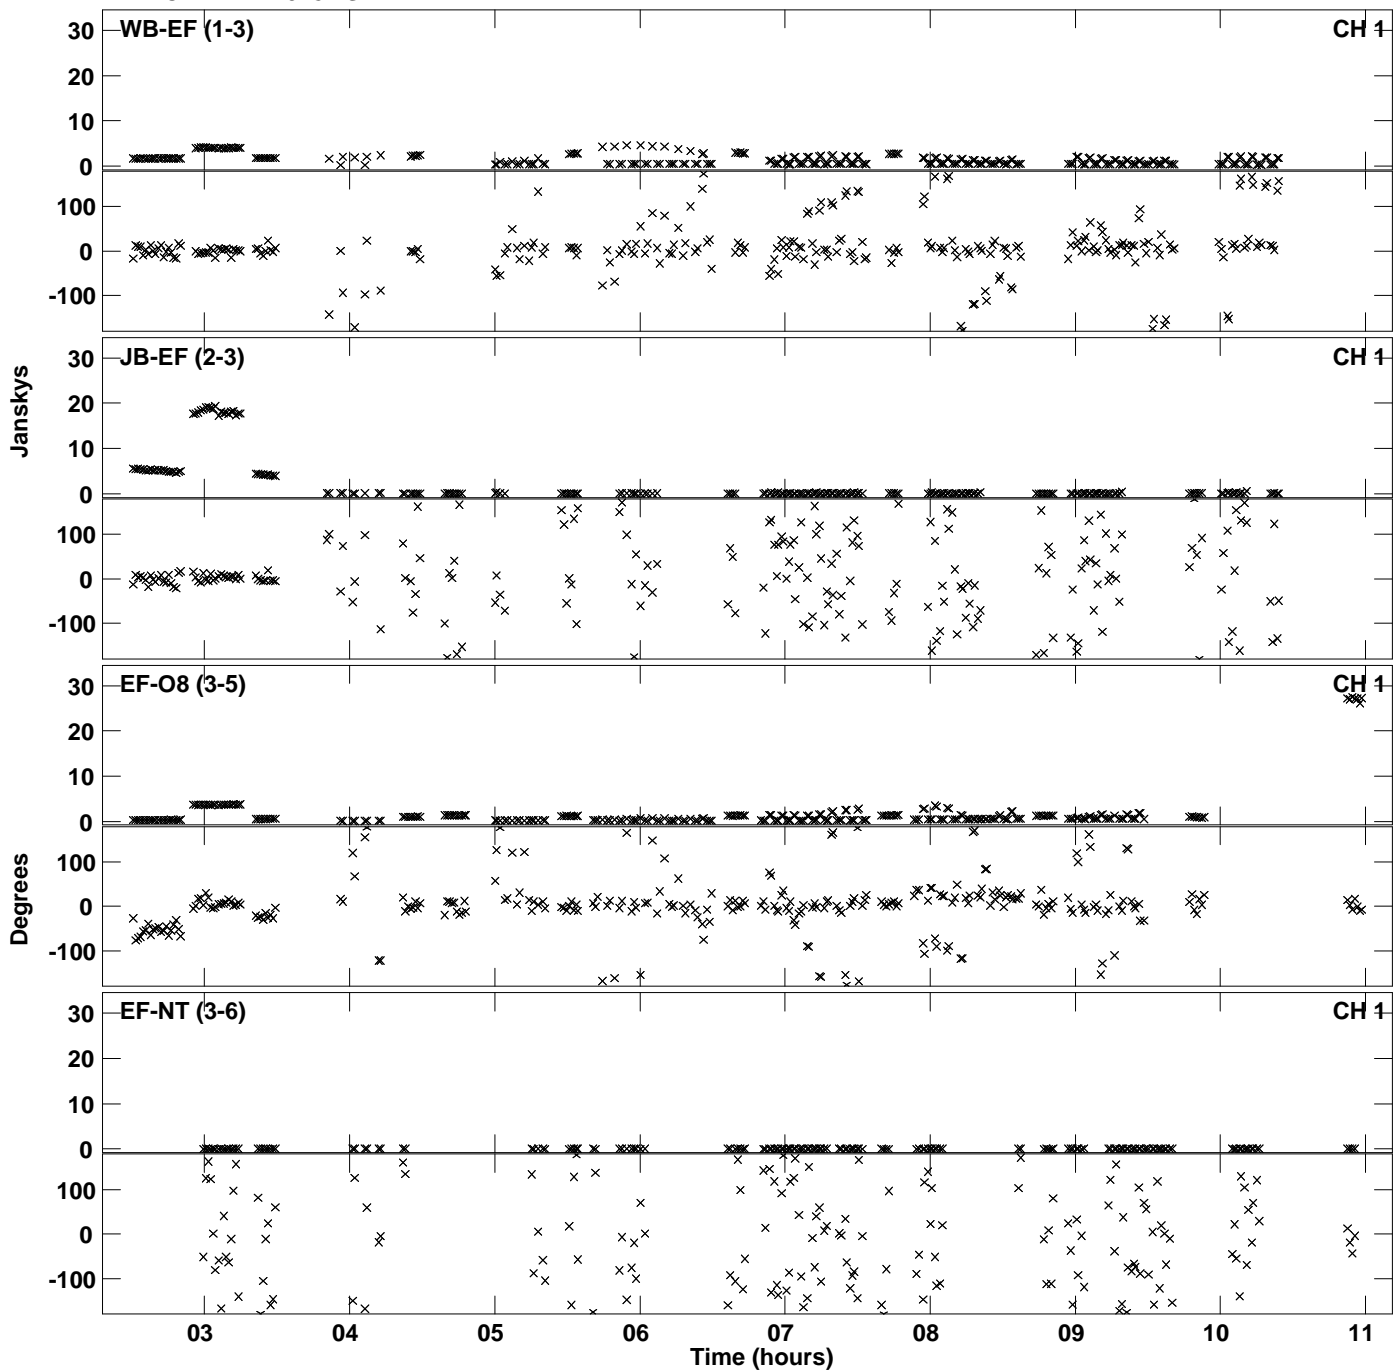

Plot file version 1 created 23-OCT-2018 19:28:20
Amplitude andPhase vs Time for EM117M 2.UVDATA.1 Vect aver. CL # 3
IF 1 CHAN 1 - 2048 STK LL

Plot file version 2 created 23-OCT-2018 19:28:20
Amplitude andPhase vs Time for EM117M 2.UVDATA.1 Vect aver. CL # 3
IF 1 CHAN 1 - 2048 STK LL

Plot file version 3 created 23-OCT-2018 19:32:13
Amplitude and Phase vs Time for EM117M 2.UVDATA.1 Vect aver. CL # 3
IF 1 CHAN 1 - 2048 STK RR

Plot file version 4 created 23-OCT-2018 19:32:13
Amplitude and Phase vs Time for EM117M 2.UVDATA.1 Vect aver. CL # 3
IF 1 CHAN 1 - 2048 STK RR