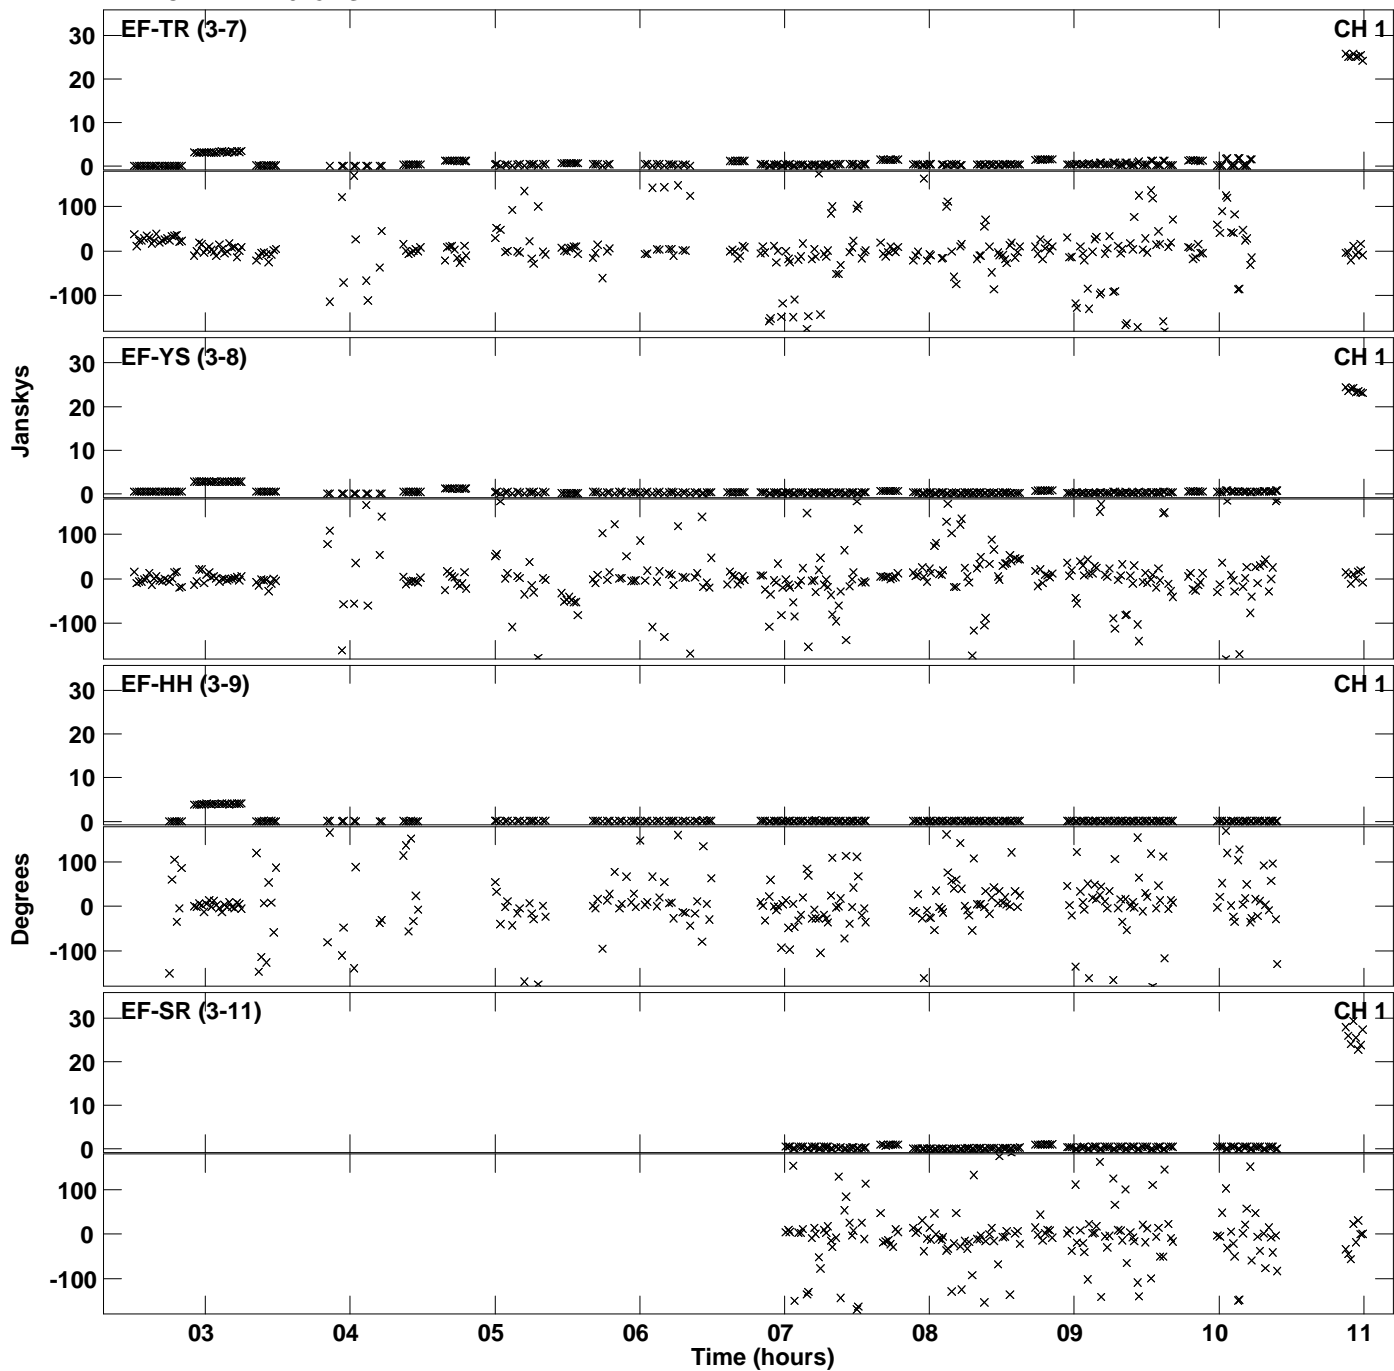

Plot file version 1 created 23-OCT-2018 19:28:20
Amplitude andPhase vs Time for EM117M 2.UVDATA.1 Vect aver. CL # 3
IF 1 CHAN 1 - 2048 STK LL

Plot file version 2 created 23-OCT-2018 19:28:20
Amplitude andPhase vs Time for EM117M 2.UVDATA.1 Vect aver. CL # 3
IF 1 CHAN 1 - 2048 STK LL

Plot file version 3 created 23-OCT-2018 19:32:13
Amplitude and Phase vs Time for EM117M 2.UVDATA.1 Vect aver. CL # 3
IF 1 CHAN 1 - 2048 STK RR

Plot file version 4 created 23-OCT-2018 19:32:13
Amplitude and Phase vs Time for EM117M 2.UVDATA.1 Vect aver. CL # 3
IF 1 CHAN 1 - 2048 STK RR