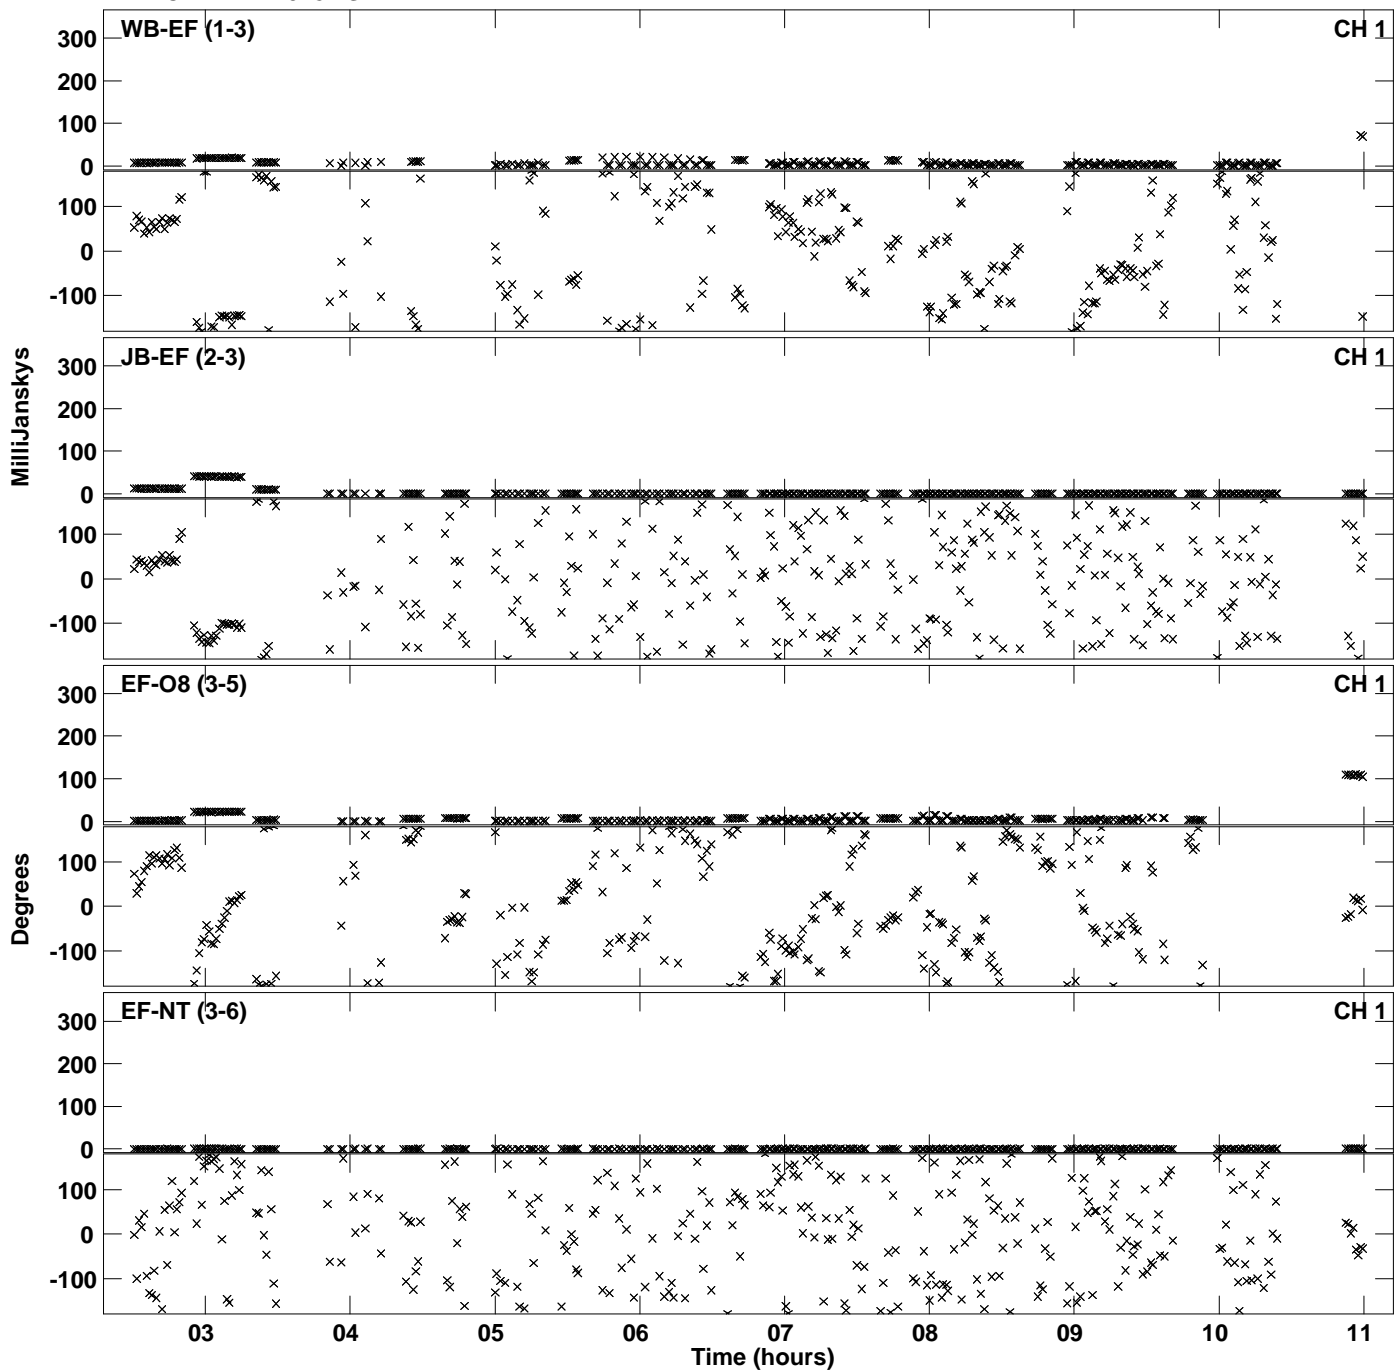

Plot file version 1 created 23-OCT-2018 19:00:22
Amplitude andPhase vs Time for EM117M 2.UVDATA.1 Vect aver.
IF 1 CHAN 1 - 2048 STK LL

Plot file version 2 created 23-OCT-2018 19:00:22
Amplitude andPhase vs Time for EM117M 2.UVDATA.1 Vect aver.
IF 1 CHAN 1 - 2048 STK LL

Plot file version 3 created 23-OCT-2018 19:03:41
Amplitude andPhase vs Time for EM117M 2.UVDATA.1 Vect aver.
IF 1 CHAN 1 - 2048 STK RR

PLot file version 4 created 23-OCT-2018 19:03:41
Amplitude andPhase vs Time for EM117M 2.UVDATA.1 Vect aver.
IF 1 CHAN 1 - 2048 STK RR