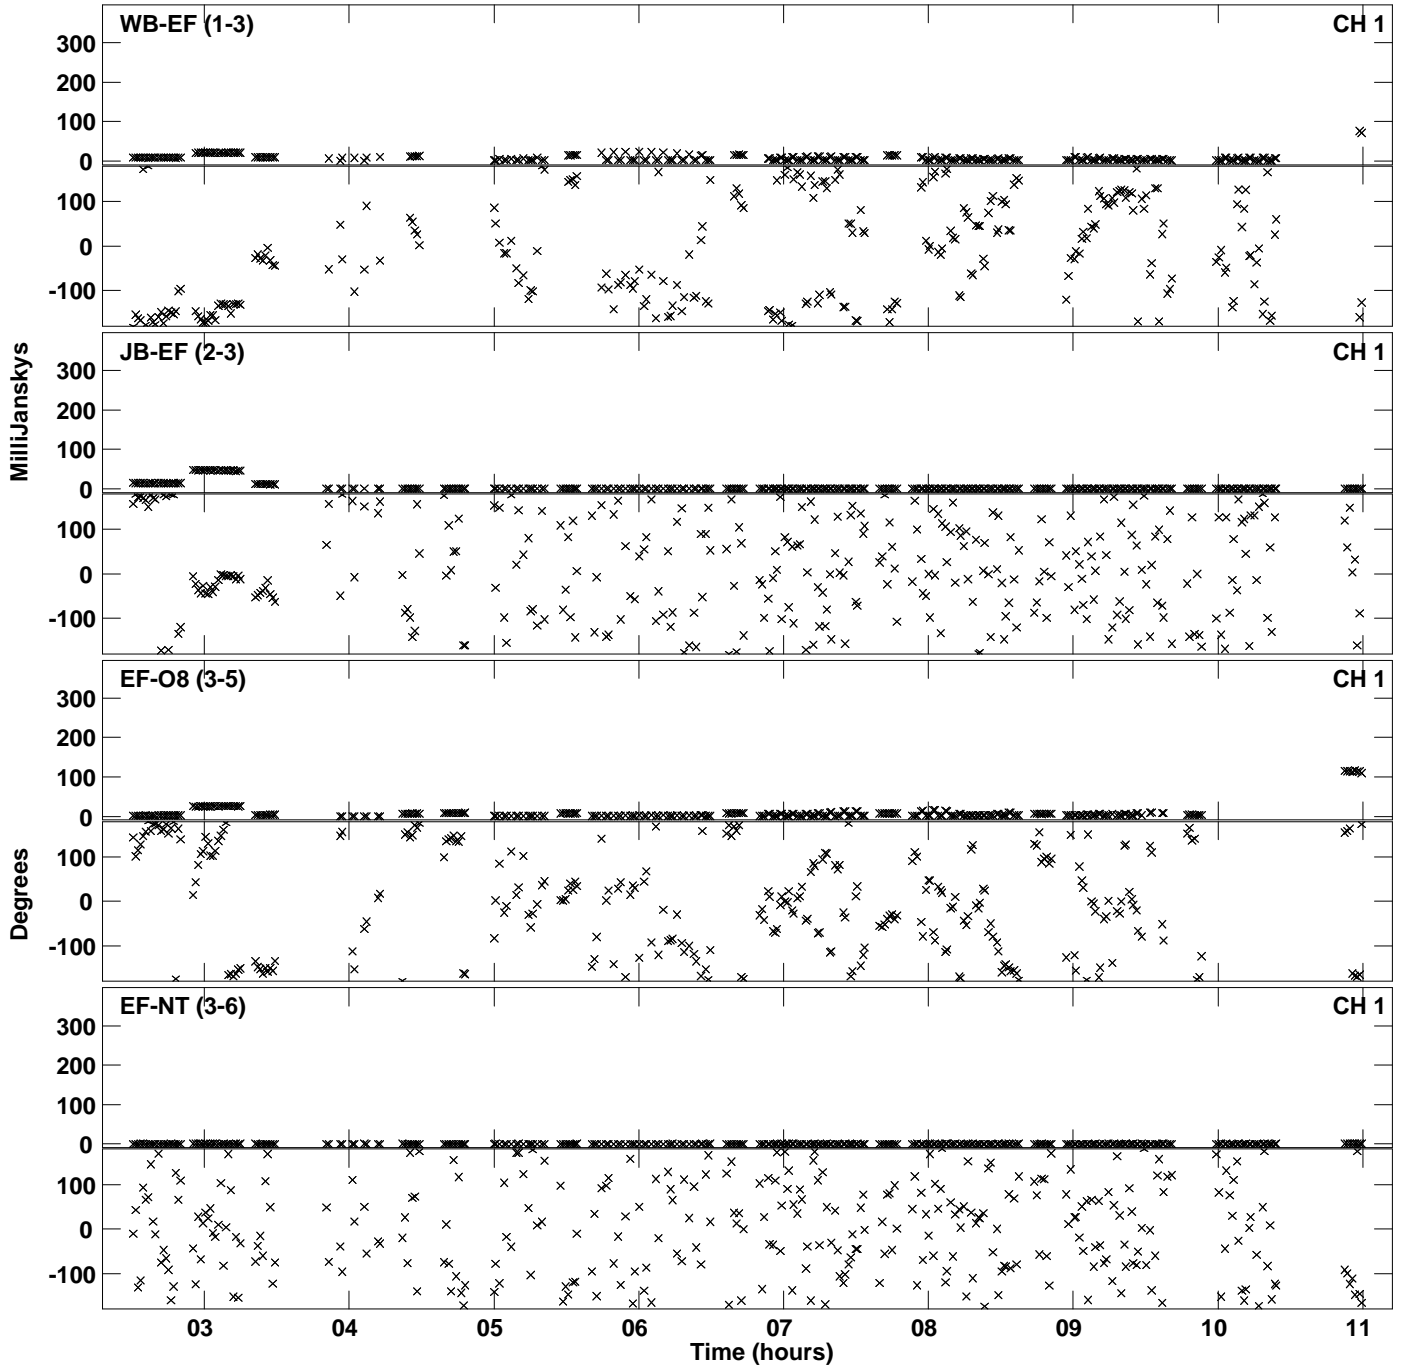

Plot file version 1 created 23-OCT-2018 19:00:22
Amplitude andPhase vs Time for EM117M 2.UVDATA.1 Vect aver.
IF 1 CHAN 1 - 2048 STK LL

Plot file version 2 created 23-OCT-2018 19:00:22
Amplitude andPhase vs Time for EM117M 2.UVDATA.1 Vect aver.
IF 1 CHAN 1 - 2048 STK LL

Plot file version 3 created 23-OCT-2018 19:03:41
Amplitude andPhase vs Time for EM117M 2.UVDATA.1 Vect aver.
IF 1 CHAN 1 - 2048 STK RR

PLot file version 4 created 23-OCT-2018 19:03:41
Amplitude andPhase vs Time for EM117M 2.UVDATA.1 Vect aver.
IF 1 CHAN 1 - 2048 STK RR