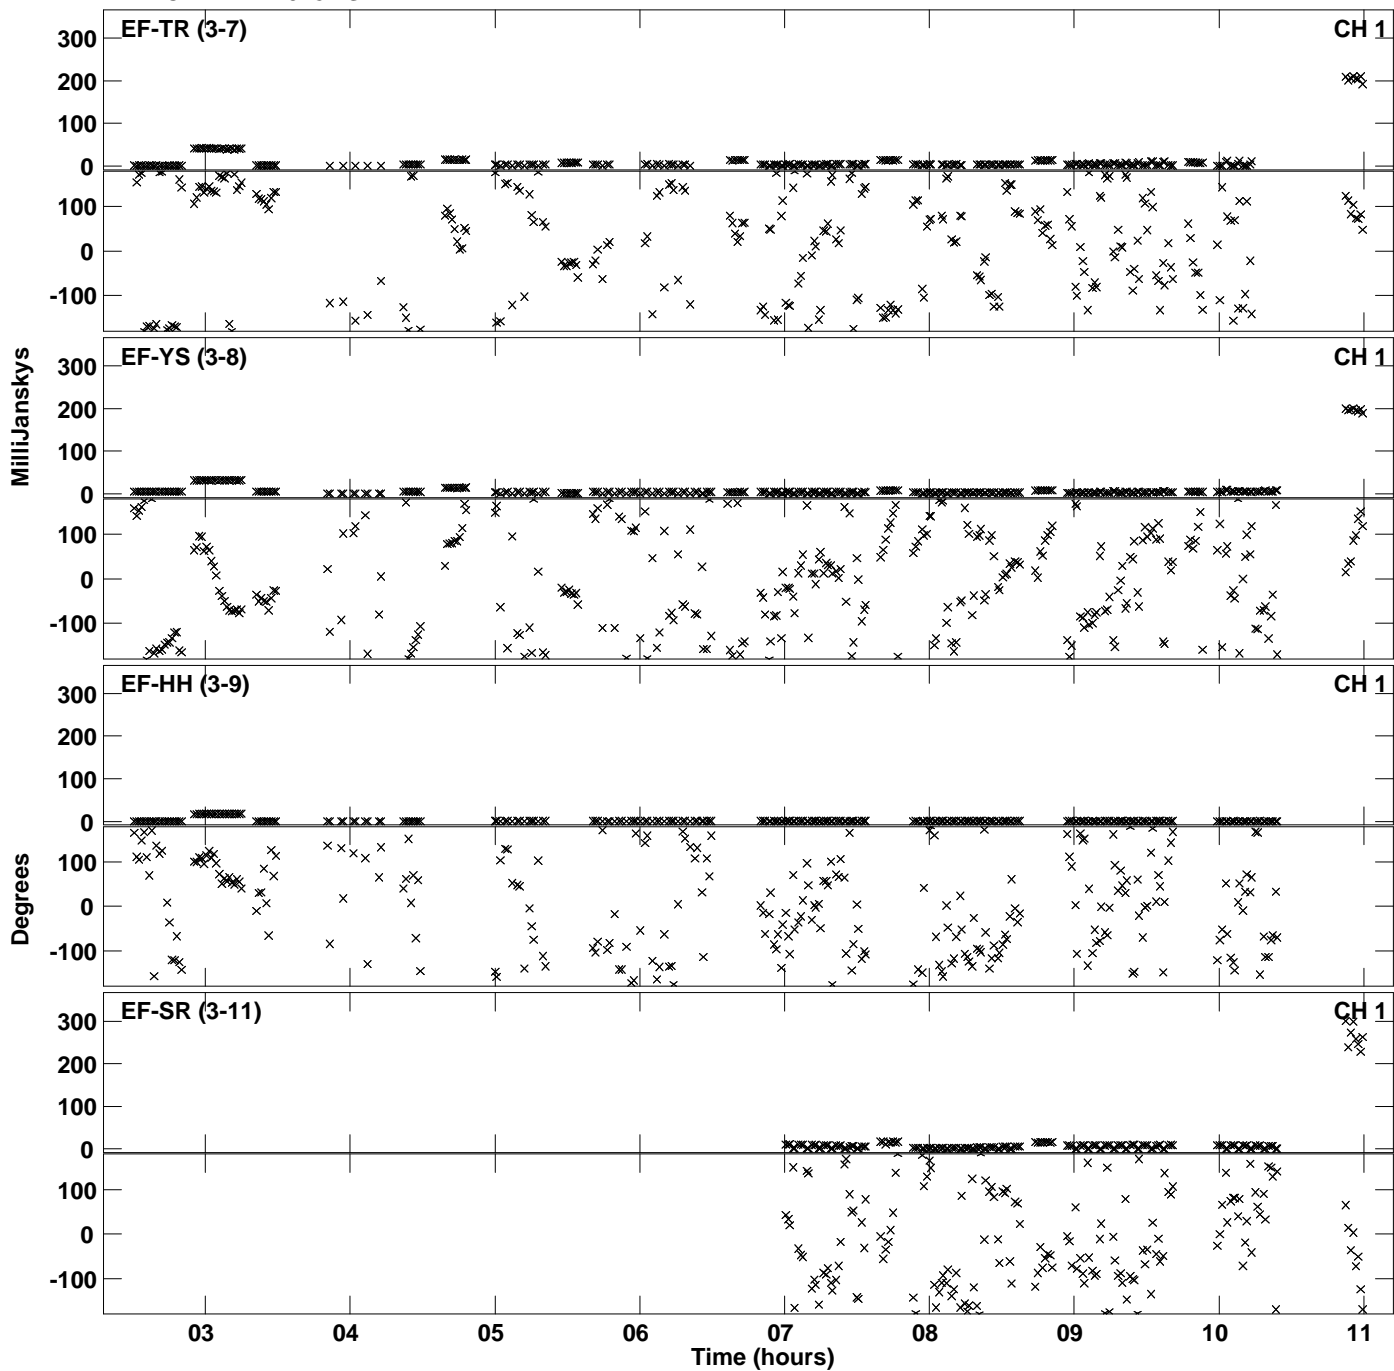

Plot file version 1 created 23-OCT-2018 19:00:22
Amplitude andPhase vs Time for EM117M 2.UVDATA.1 Vect aver.
IF 1 CHAN 1 - 2048 STK LL

Plot file version 2 created 23-OCT-2018 19:00:22
Amplitude andPhase vs Time for EM117M 2.UVDATA.1 Vect aver.
IF 1 CHAN 1 - 2048 STK LL

Plot file version 3 created 23-OCT-2018 19:03:41
Amplitude andPhase vs Time for EM117M 2.UVDATA.1 Vect aver.
IF 1 CHAN 1 - 2048 STK RR

PLot file version 4 created 23-OCT-2018 19:03:41
Amplitude andPhase vs Time for EM117M 2.UVDATA.1 Vect aver.
IF 1 CHAN 1 - 2048 STK RR