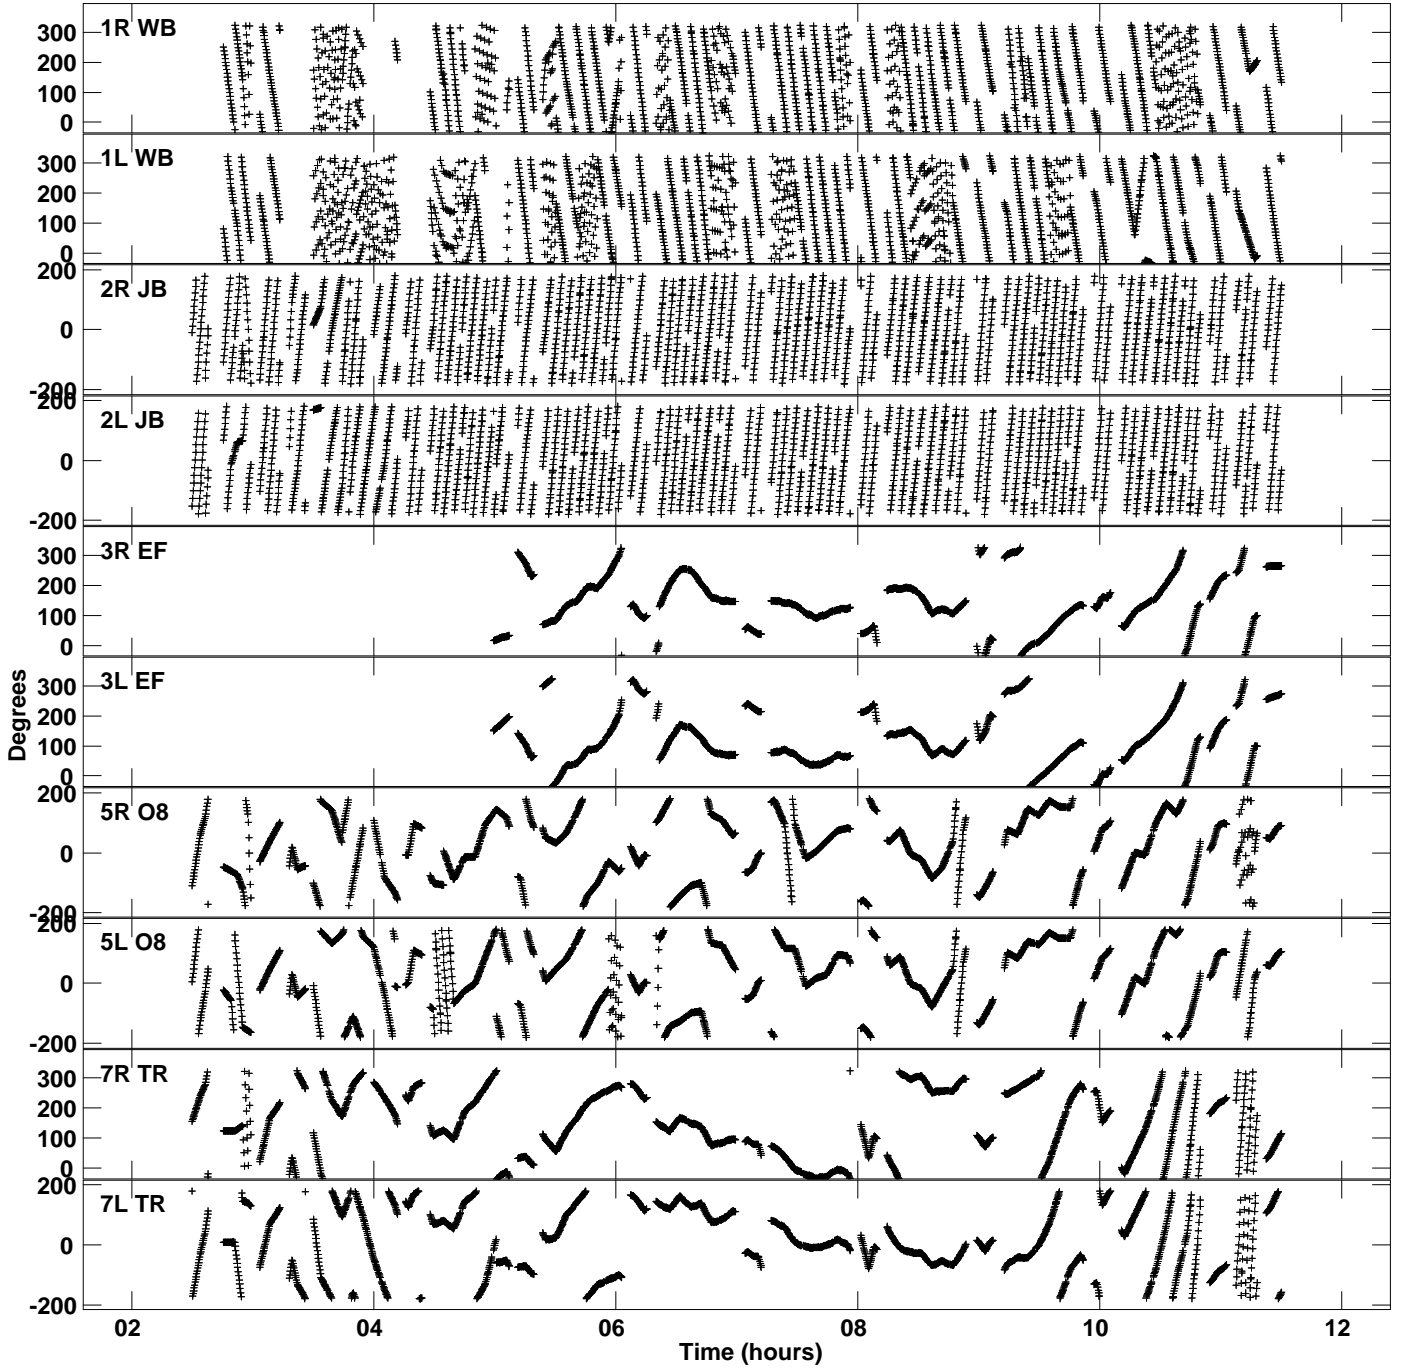

Plot file version 1 created 25-OCT-2018 15:49:30
Gain phs vs UTC time for EM117N_2.UVDATA.1
CL 3 Rpol & Lpol IF 1

Plot file version 2 created 25-OCT-2018 15:49:30
Gain phs vs UTC time for EM117N_2.UVDATA.1
CL 3 Rpol & Lpol IF 1