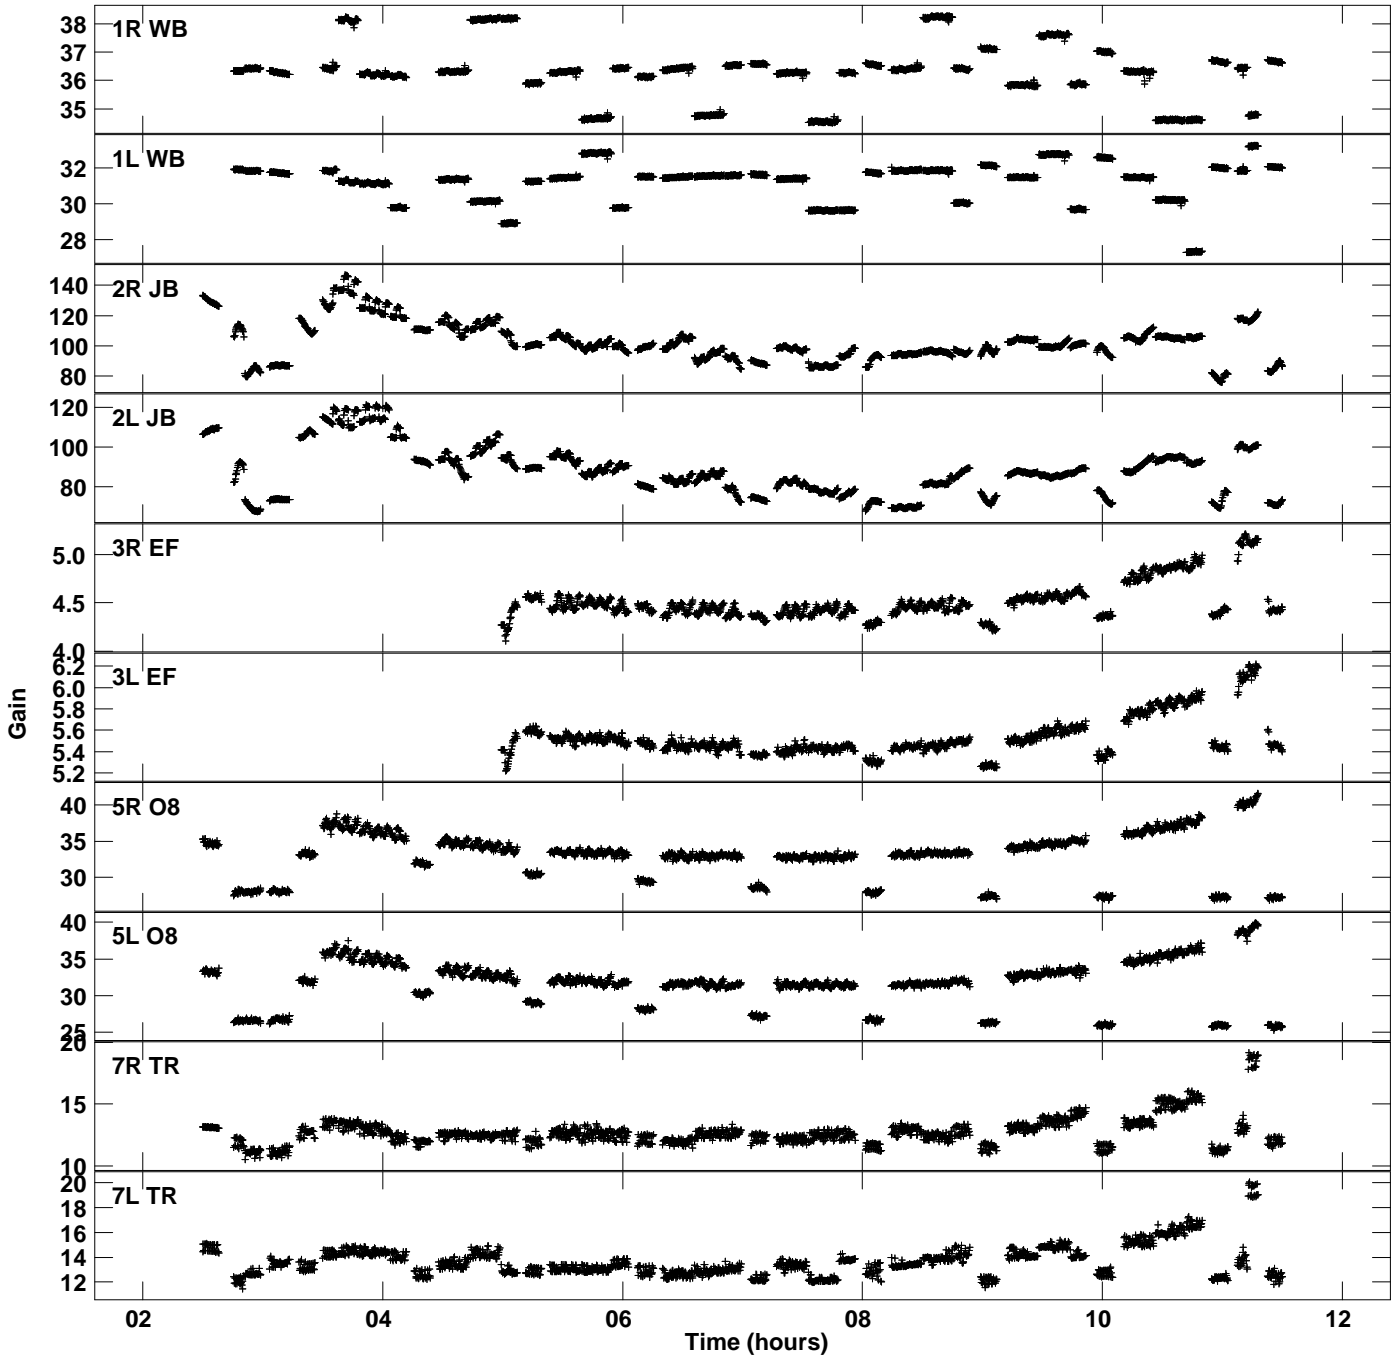

Plot file version 1 created 25-OCT-2018 15:39:04  
Gain amp vs UTC time for EM117N\_2.UVDATA.1  
CL 2 Rpol & Lpol IF 1

Plot file version 2 created 25-OCT-2018 15:39:04  
Gain amp vs UTC time for EM117N\_2.UVDATA.1  
CL 2 Rpol & Lpol IF 1