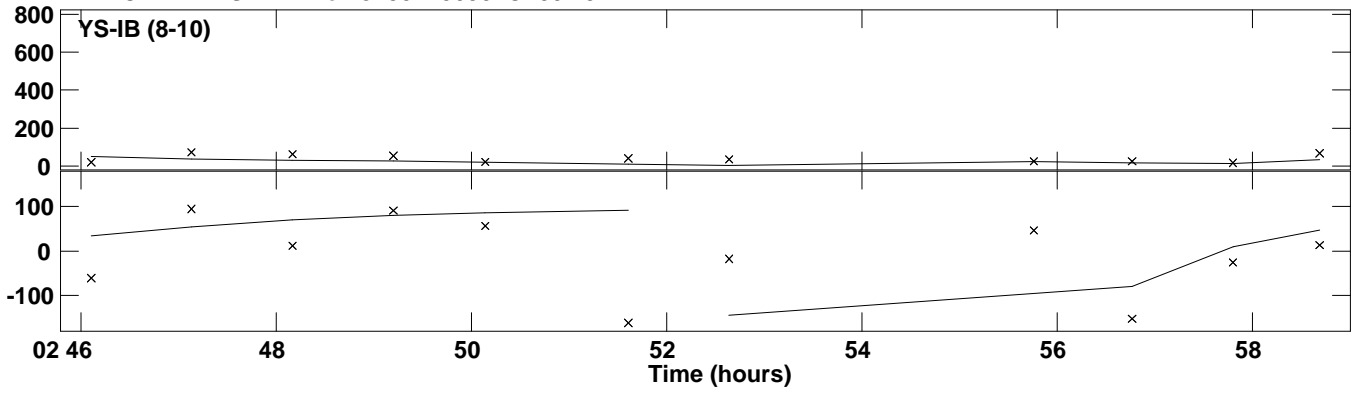

Plot file version 1 created 25-OCT-2018 16:12:04
Amplitude and Phase vs Time for J1331+3030.MULTI.1 Vect aver. CL # 3
IF 1 CHAN 1 STK LL of J1331+3030.ICL001.3

PLot file version 2 created 25-OCT-2018 16:12:04
Amplitude and Phase vs Time for J1331+3030.MULTI.1 Vect aver. CL # 3
IF 1 CHAN 1 STK LL of J1331+3030.ICL001.3

Plot file version 3 created 25-OCT-2018 16:12:05
Amplitude and Phase vs Time for J1331+3030.MULTI.1 Vect aver. CL # 3
IF 1 CHAN 1 STK RR of J1331+3030.ICL001.3