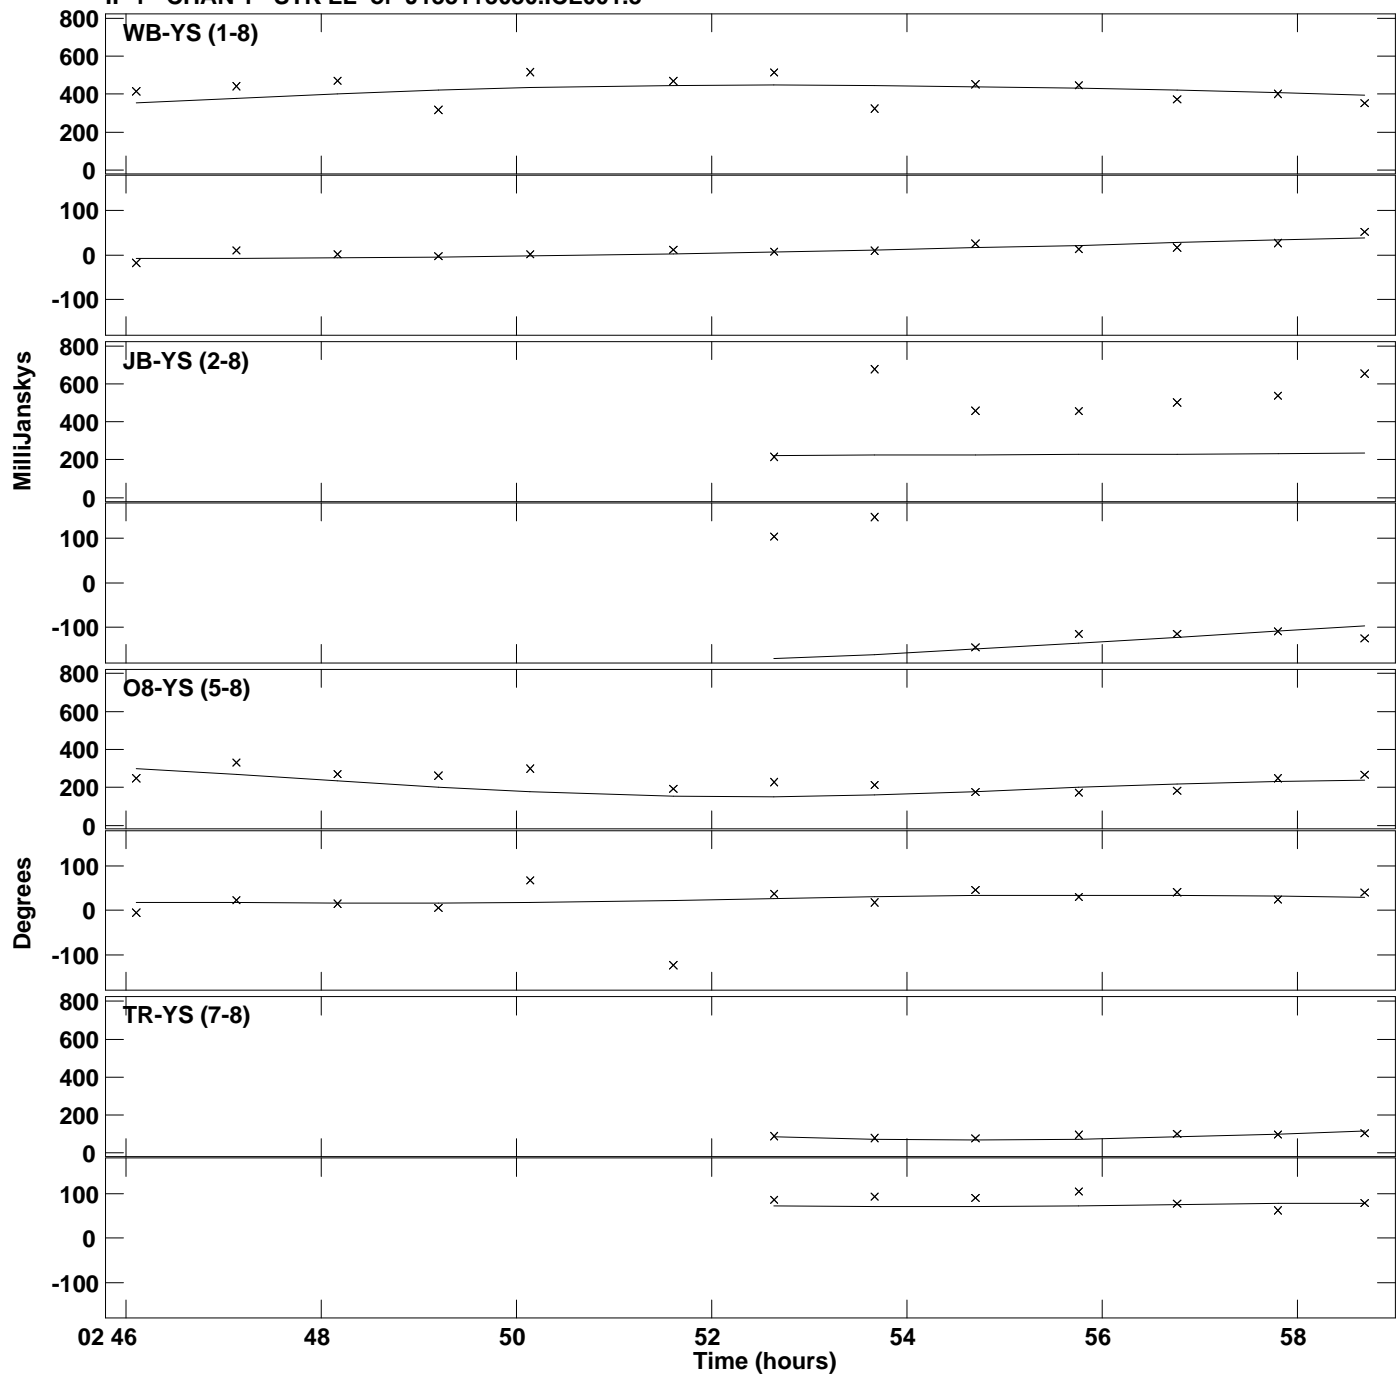

Plot file version 1 created 25-OCT-2018 16:12:04
Amplitude and Phase vs Time for J1331+3030.MULTI.1 Vect aver. CL # 3
IF 1 CHAN 1 STK LL of J1331+3030.ICL001.3

PLot file version 2 created 25-OCT-2018 16:12:04
Amplitude and Phase vs Time for J1331+3030.MULTI.1 Vect aver. CL # 3
IF 1 CHAN 1 STK LL of J1331+3030.ICL001.3

Plot file version 3 created 25-OCT-2018 16:12:05
Amplitude and Phase vs Time for J1331+3030.MULTI.1 Vect aver. CL # 3
IF 1 CHAN 1 STK RR of J1331+3030.ICL001.3