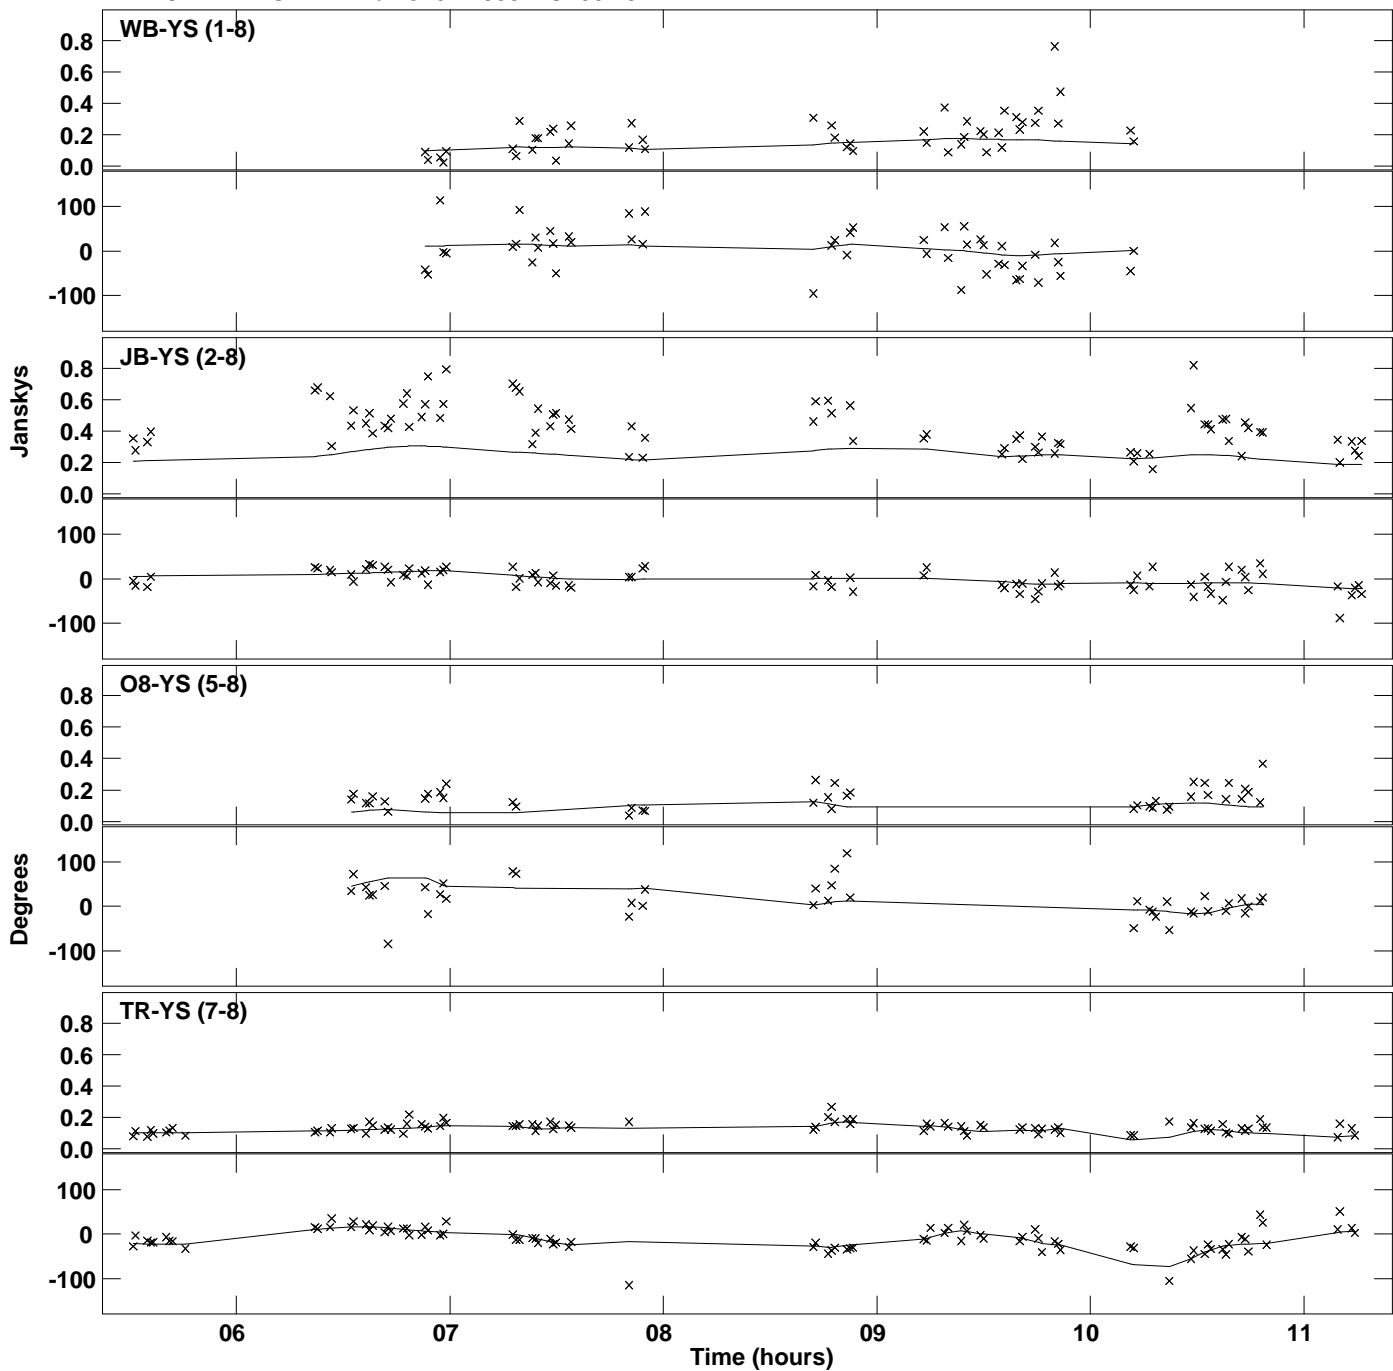

Plot file version 1 created 25-OCT-2018 16:11:38  
Amplitude and Phase vs Time for J1821-0502.MULTI.1 Vect aver. CL # 3  
IF 1 CHAN 1 STK LL of J1821-0502.ICL001.3

PLot file version 2 created 25-OCT-2018 16:11:38  
Amplitude andPhase vs Time for J1821-0502.MULTI.1 Vect aver. CL # 3  
IF 1 CHAN 1 STK LL of J1821-0502.ICL001.3

Plot file version 3 created 25-OCT-2018 16:11:40  
Amplitude andPhase vs Time for J1821-0502.MULTI.1 Vect aver. CL # 3  
IF 1 CHAN 1 STK RR of J1821-0502.ICL001.3

Plot file version 4 created 25-OCT-2018 16:11:40  
Amplitude and Phase vs Time for J1821-0502.MULTI.1 Vect aver. CL # 3  
IF 1 CHAN 1 STK RR of J1821-0502.ICL001.3