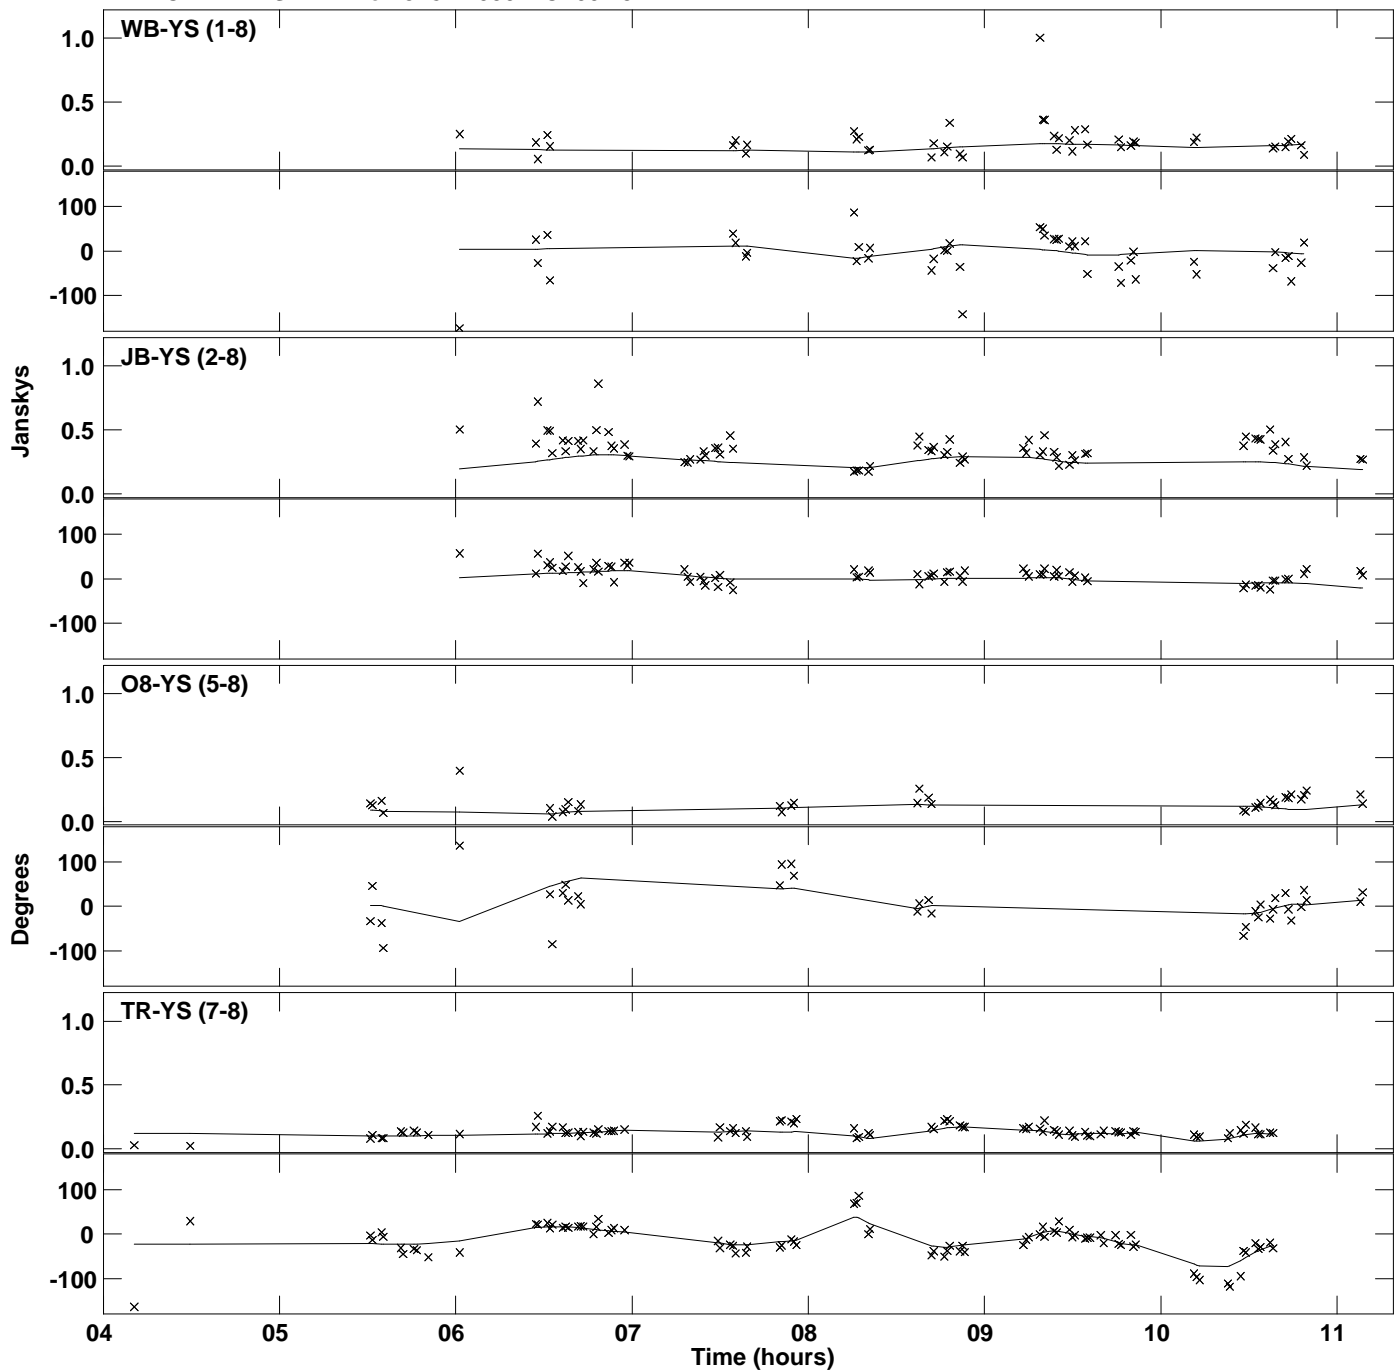

Plot file version 1 created 25-OCT-2018 16:11:38  
Amplitude and Phase vs Time for J1821-0502.MULTI.1 Vect aver. CL # 3  
IF 1 CHAN 1 STK LL of J1821-0502.ICL001.3

PLot file version 2 created 25-OCT-2018 16:11:38  
Amplitude andPhase vs Time for J1821-0502.MULTI.1 Vect aver. CL # 3  
IF 1 CHAN 1 STK LL of J1821-0502.ICL001.3

Plot file version 3 created 25-OCT-2018 16:11:40  
Amplitude andPhase vs Time for J1821-0502.MULTI.1 Vect aver. CL # 3  
IF 1 CHAN 1 STK RR of J1821-0502.ICL001.3

Plot file version 4 created 25-OCT-2018 16:11:40  
Amplitude and Phase vs Time for J1821-0502.MULTI.1 Vect aver. CL # 3  
IF 1 CHAN 1 STK RR of J1821-0502.ICL001.3