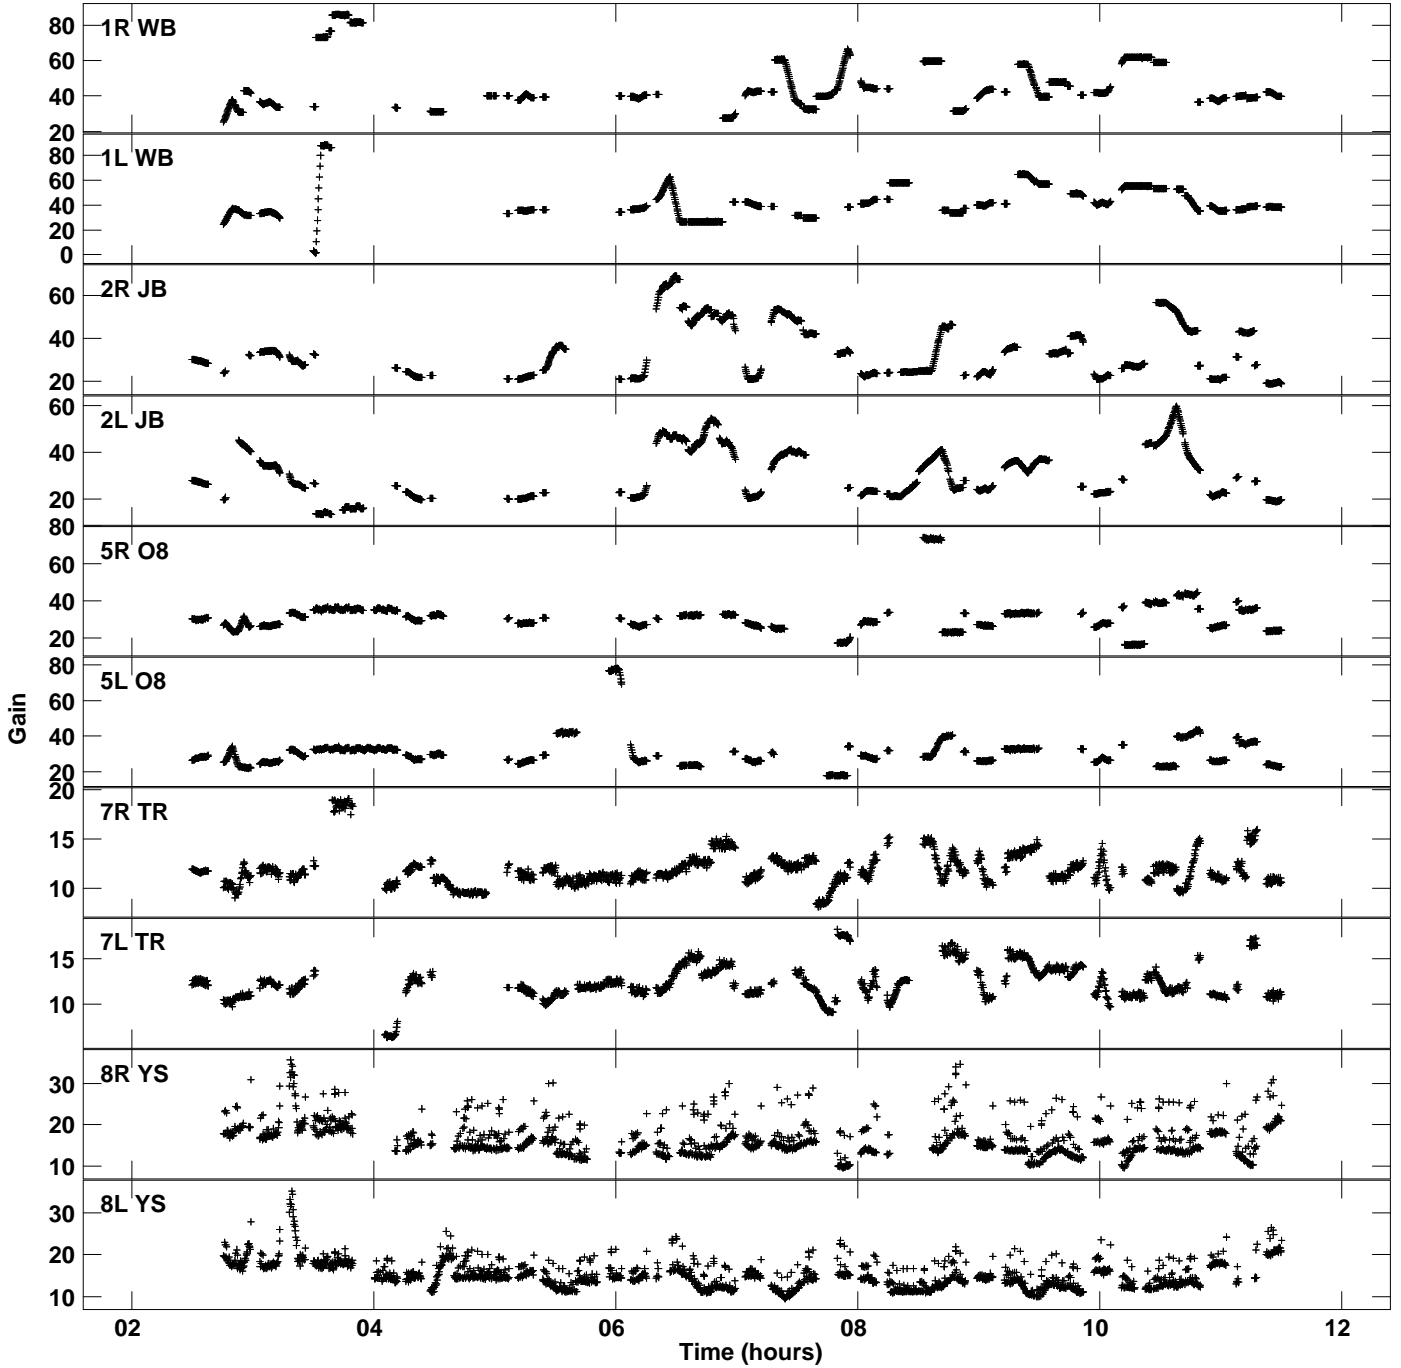

Plot file version 1 created 25-OCT-2018 16:12:10
Gain amp vs UTC time for EM117N_2.TMP.1
CL 4 Rpol & Lpol IF 1

Plot file version 2 created 25-OCT-2018 16:12:10
Gain amp vs UTC time for EM117N_2.TMP.1
CL 4 Rpol & Lpol IF 1