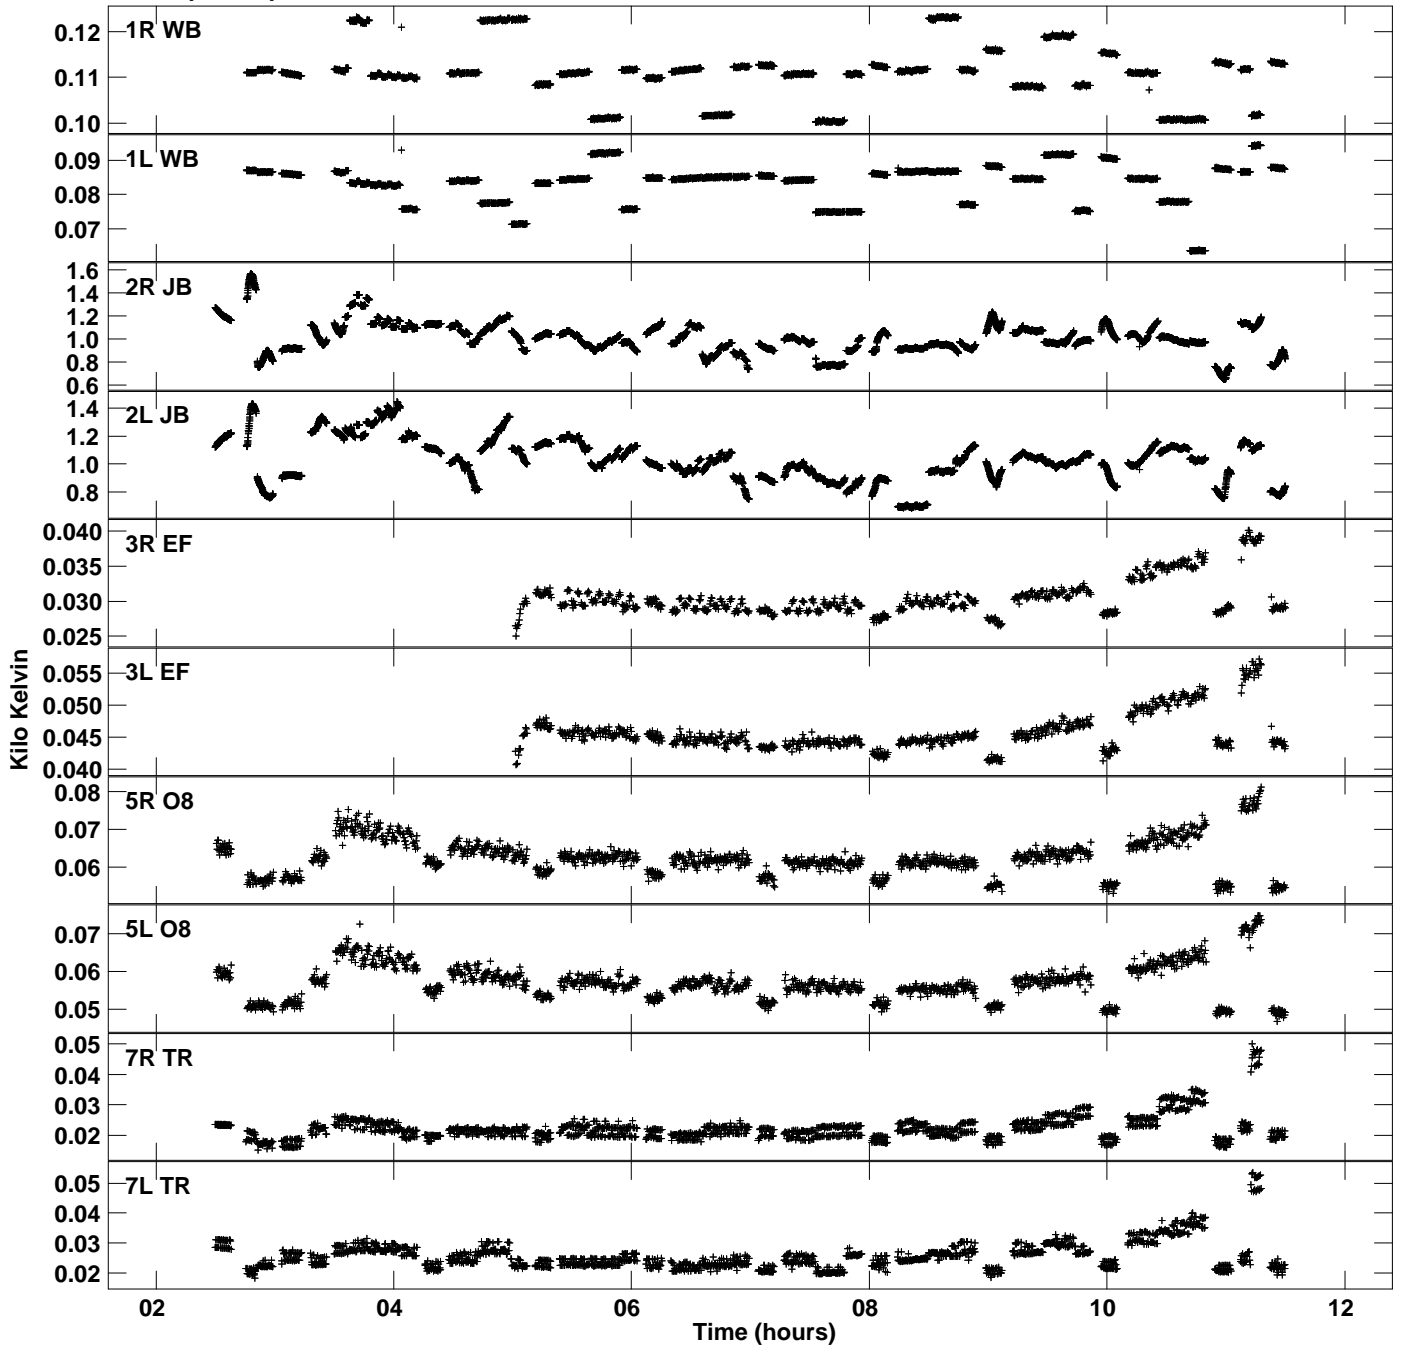

Plot file version 1 created 25-OCT-2018 15:39:03
Tsys vs UTC time for EM117N_2.UVDATA.1
TY 1 Rpol & Lpol IF 1

Plot file version 2 created 25-OCT-2018 15:39:03
Tsyst vs UTC time for EM117N_2.UVDATA.1
TY 1 Rpol & Lpol IF 1