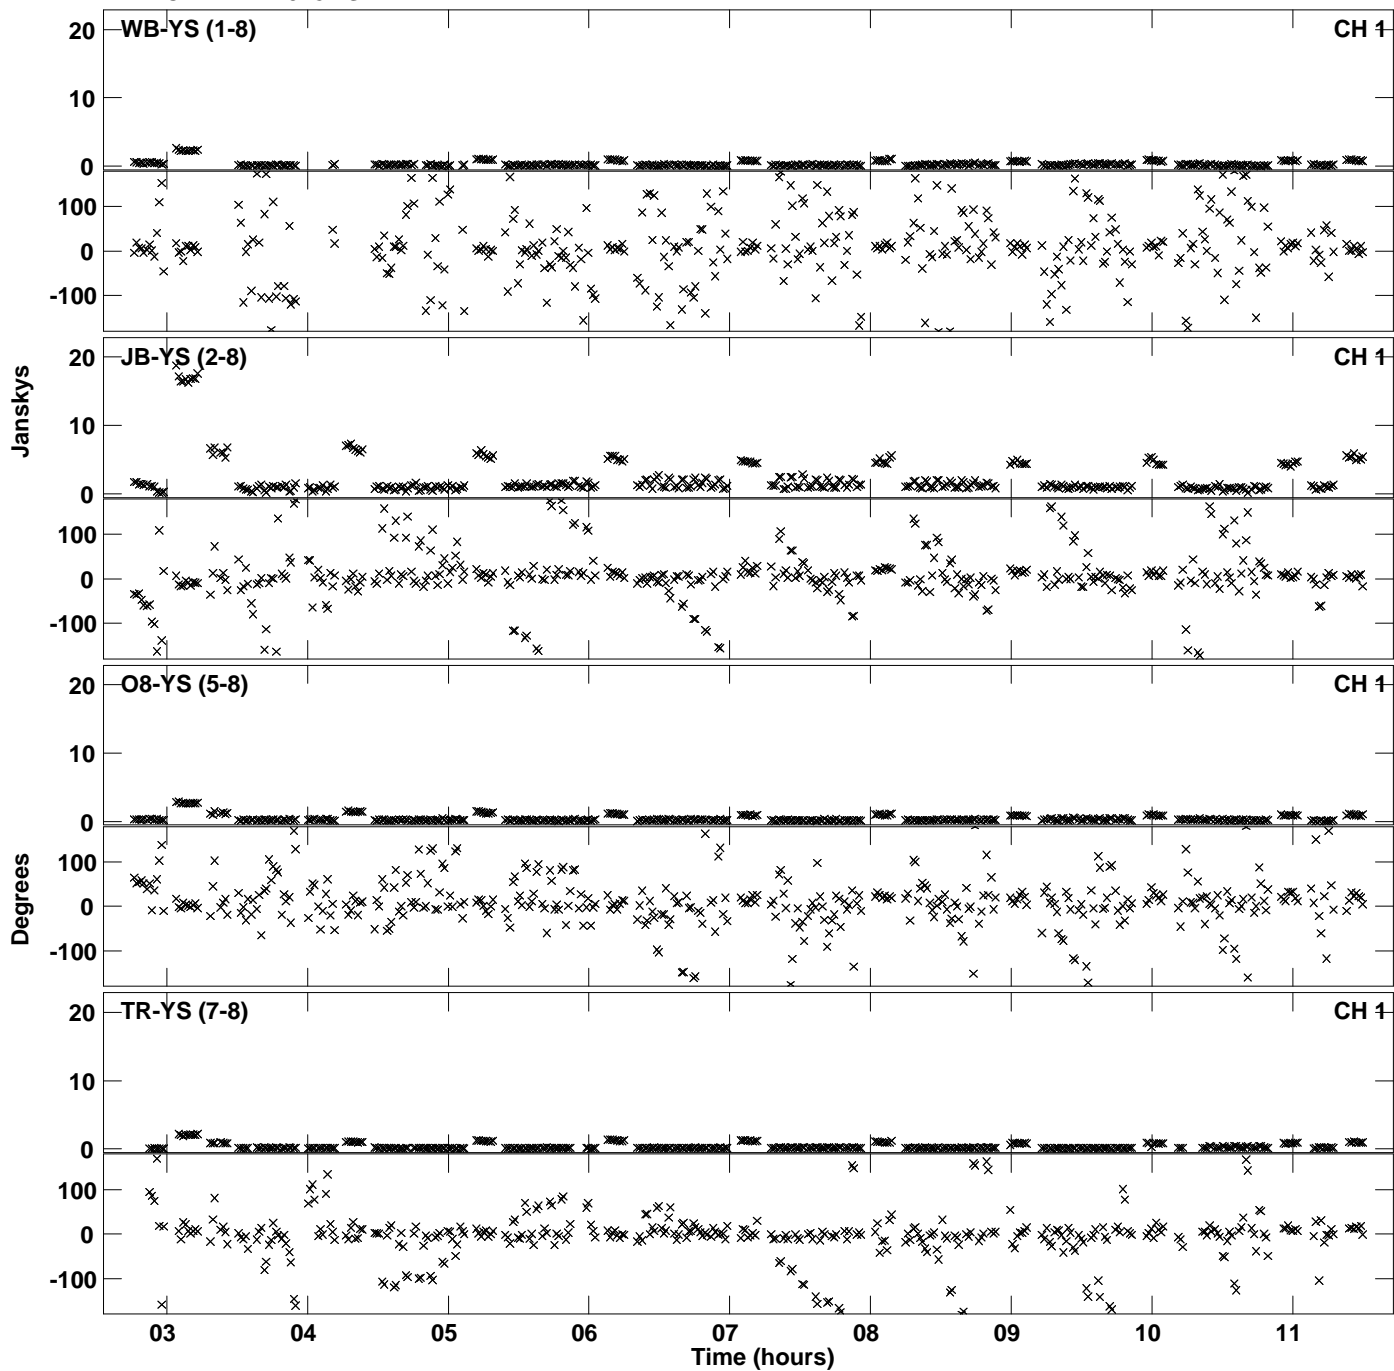

Plot file version 1 created 25-OCT-2018 15:58:40
Amplitude andPhase vs Time for EM117N 2.UVDATA.1 Vect aver. CL # 3
IF 1 CHAN 1 - 2048 STK LL

Plot file version 2 created 25-OCT-2018 15:58:40
Amplitude andPhase vs Time for EM117N 2.UVDATA.1 Vect aver. CL # 3
IF 1 CHAN 1 - 2048 STK LL

Plot file version 3 created 25-OCT-2018 16:03:26
Amplitude andPhase vs Time for EM117N 2.UVDATA.1 Vect aver. CL # 3
IF 1 CHAN 1 - 2048 STK RR

PLot file version 4 created 25-OCT-2018 16:03:26
Amplitude andPhase vs Time for EM117N 2.UVDATA.1 Vect aver. CL # 3
IF 1 CHAN 1 - 2048 STK RR