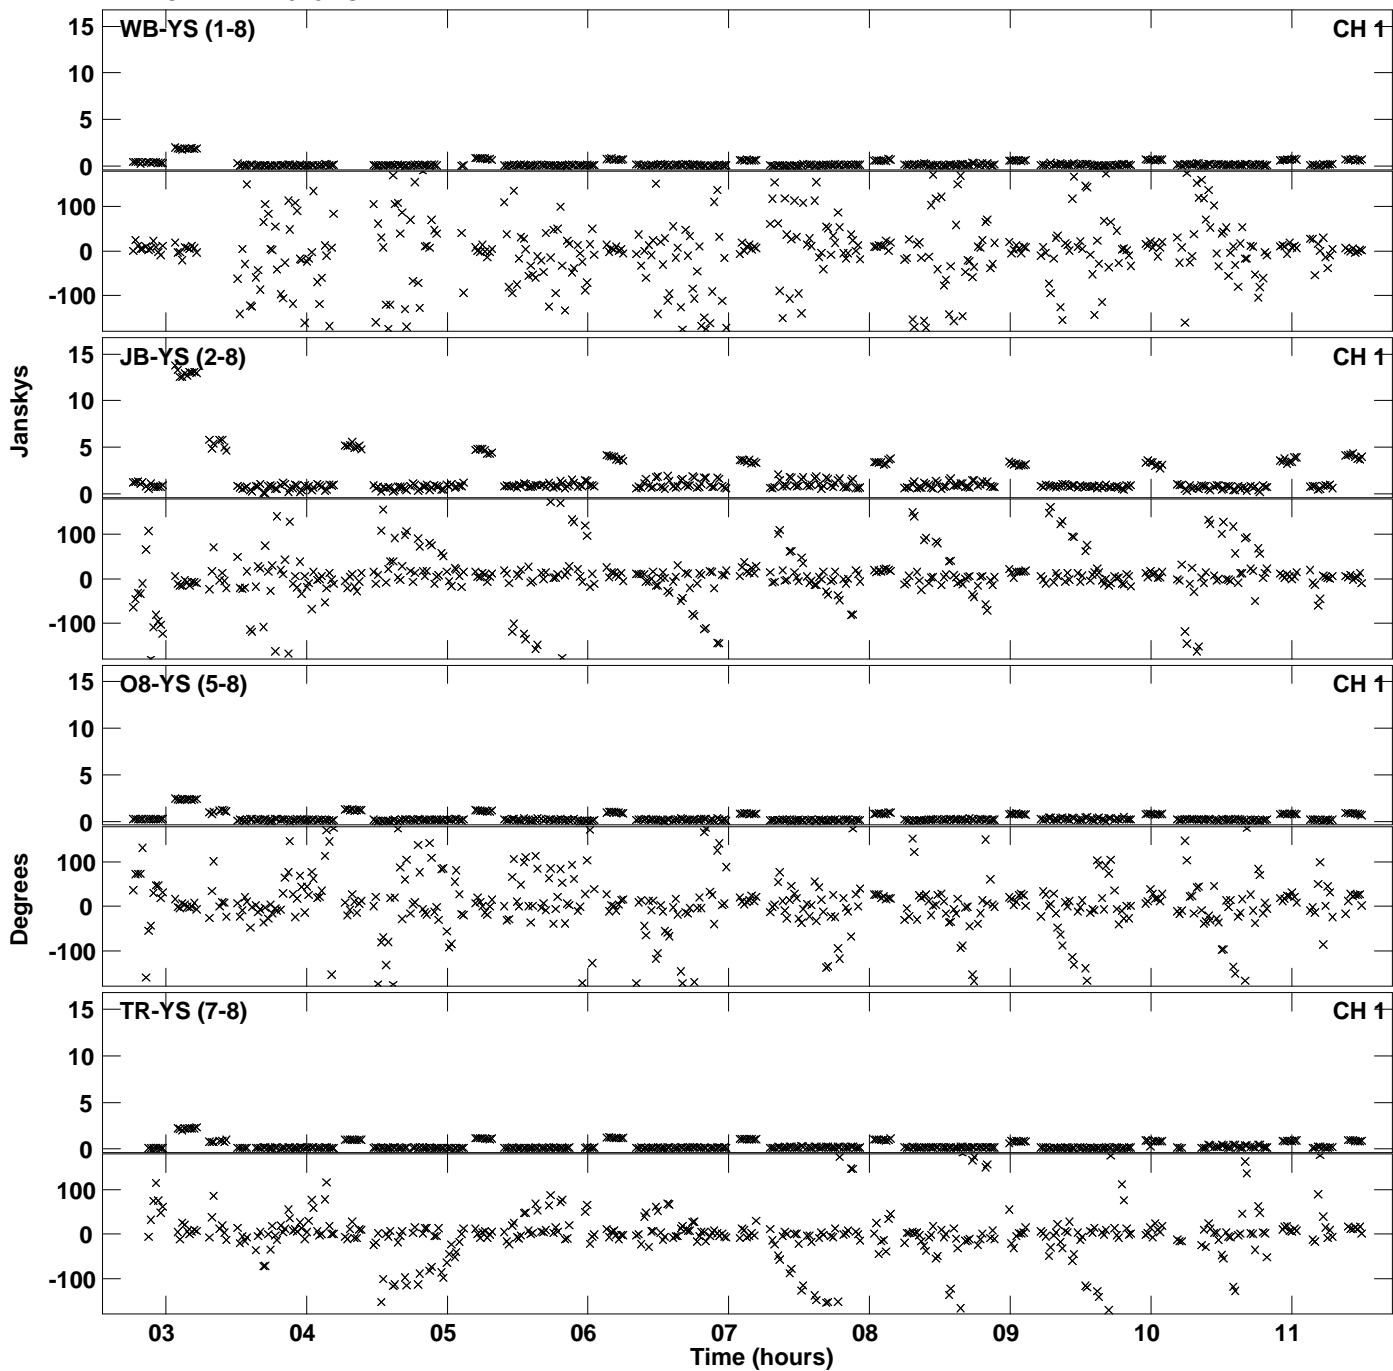

Plot file version 1 created 25-OCT-2018 15:58:40
Amplitude andPhase vs Time for EM117N 2.UVDATA.1 Vect aver. CL # 3
IF 1 CHAN 1 - 2048 STK LL

Plot file version 2 created 25-OCT-2018 15:58:40
Amplitude andPhase vs Time for EM117N 2.UVDATA.1 Vect aver. CL # 3
IF 1 CHAN 1 - 2048 STK LL

Plot file version 3 created 25-OCT-2018 16:03:26
Amplitude andPhase vs Time for EM117N 2.UVDATA.1 Vect aver. CL # 3
IF 1 CHAN 1 - 2048 STK RR

PLot file version 4 created 25-OCT-2018 16:03:26
Amplitude andPhase vs Time for EM117N 2.UVDATA.1 Vect aver. CL # 3
IF 1 CHAN 1 - 2048 STK RR