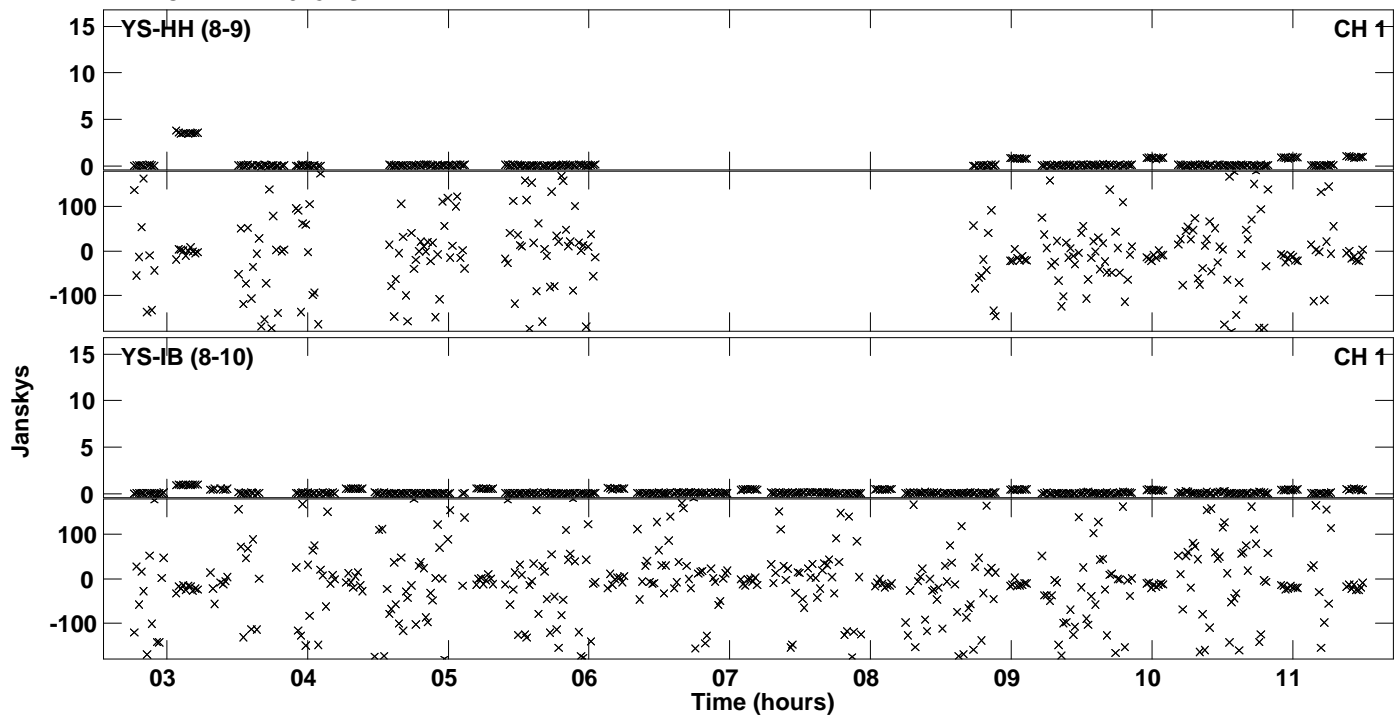

Plot file version 1 created 25-OCT-2018 15:58:40
Amplitude andPhase vs Time for EM117N 2.UVDATA.1 Vect aver. CL # 3
IF 1 CHAN 1 - 2048 STK LL

Plot file version 2 created 25-OCT-2018 15:58:40
Amplitude andPhase vs Time for EM117N 2.UVDATA.1 Vect aver. CL # 3
IF 1 CHAN 1 - 2048 STK LL

Plot file version 3 created 25-OCT-2018 16:03:26
Amplitude andPhase vs Time for EM117N 2.UVDATA.1 Vect aver. CL # 3
IF 1 CHAN 1 - 2048 STK RR

PLot file version 4 created 25-OCT-2018 16:03:26
Amplitude andPhase vs Time for EM117N 2.UVDATA.1 Vect aver. CL # 3
IF 1 CHAN 1 - 2048 STK RR