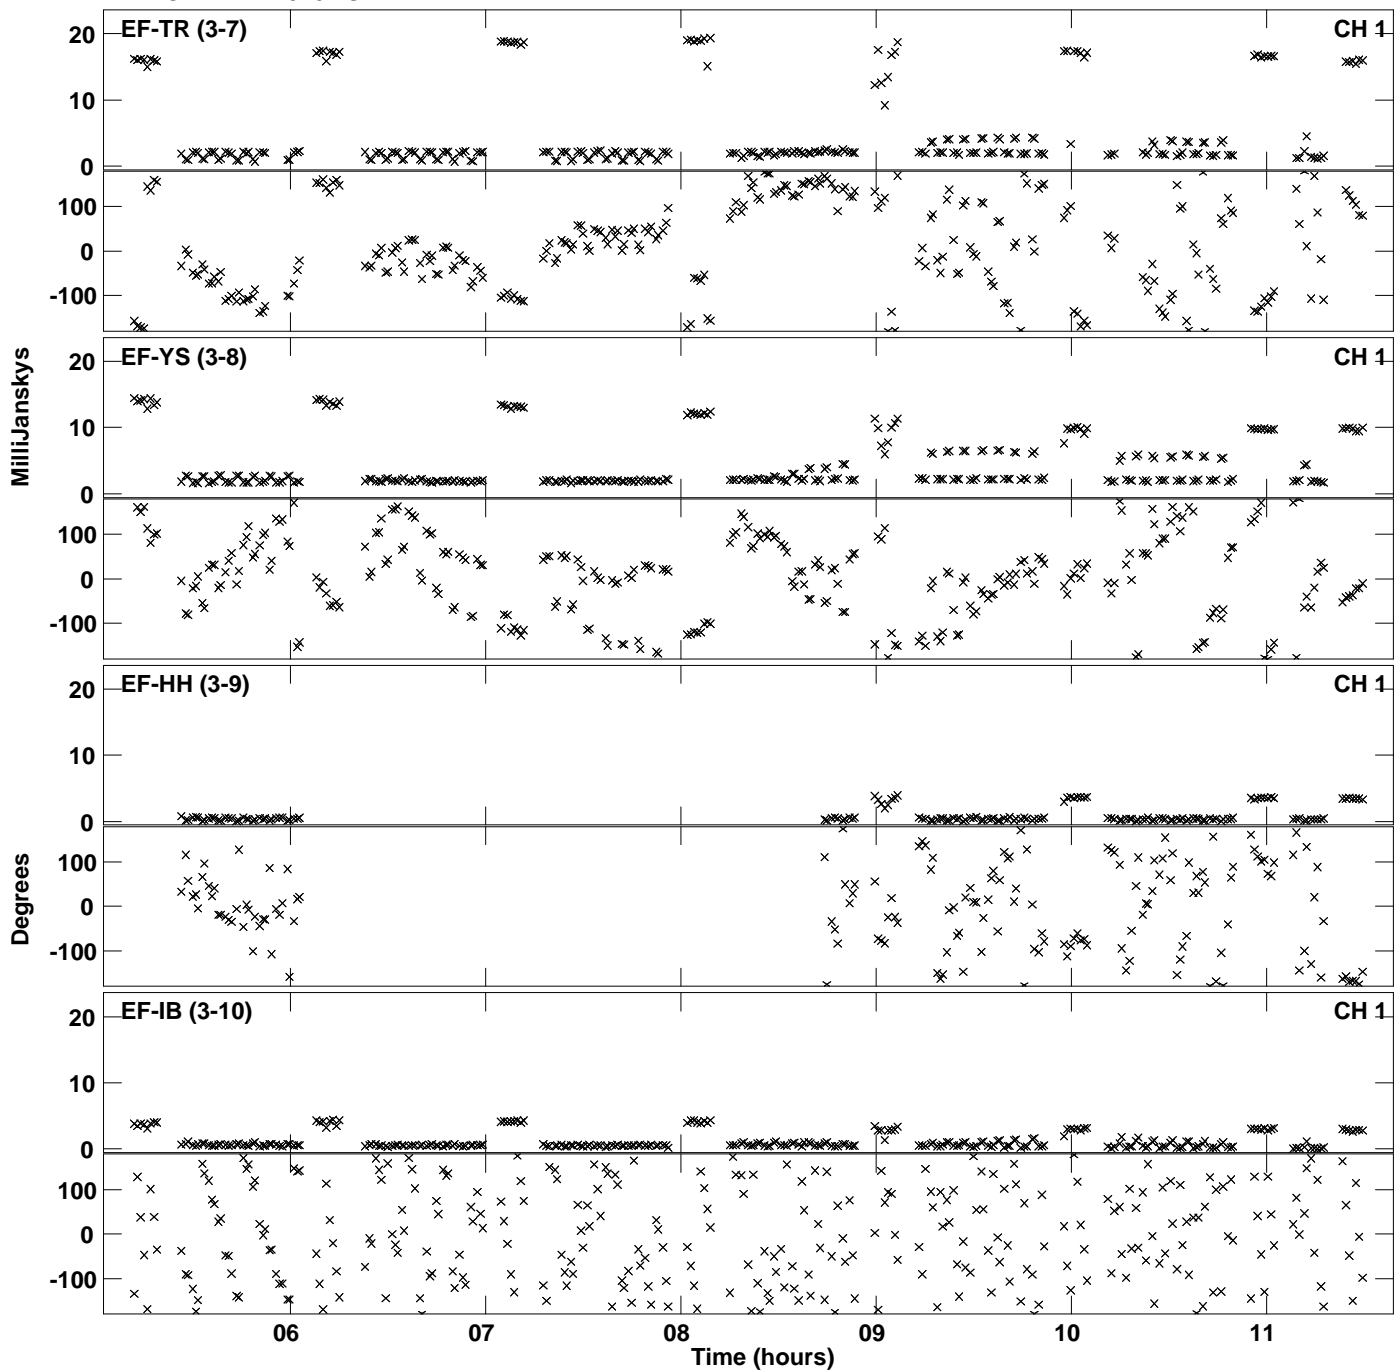

Plot file version 1 created 23-OCT-2018 19:16:34
Amplitude andPhase vs Time for EM117N 2.UVDATA.1 Vect aver.
IF 1 CHAN 1 - 2048 STK LL

Plot file version 2 created 23-OCT-2018 19:16:34
Amplitude andPhase vs Time for EM117N 2.UVDATA.1 Vect aver.
IF 1 CHAN 1 - 2048 STK LL

Plot file version 3 created 23-OCT-2018 19:20:39
Amplitude andPhase vs Time for EM117N 2.UVDATA.1 Vect aver.
IF 1 CHAN 1 - 2048 STK RR

Plot file version 4 created 23-OCT-2018 19:20:39
Amplitude andPhase vs Time for EM117N 2.UVDATA.1 Vect aver.
IF 1 CHAN 1 - 2048 STK RR