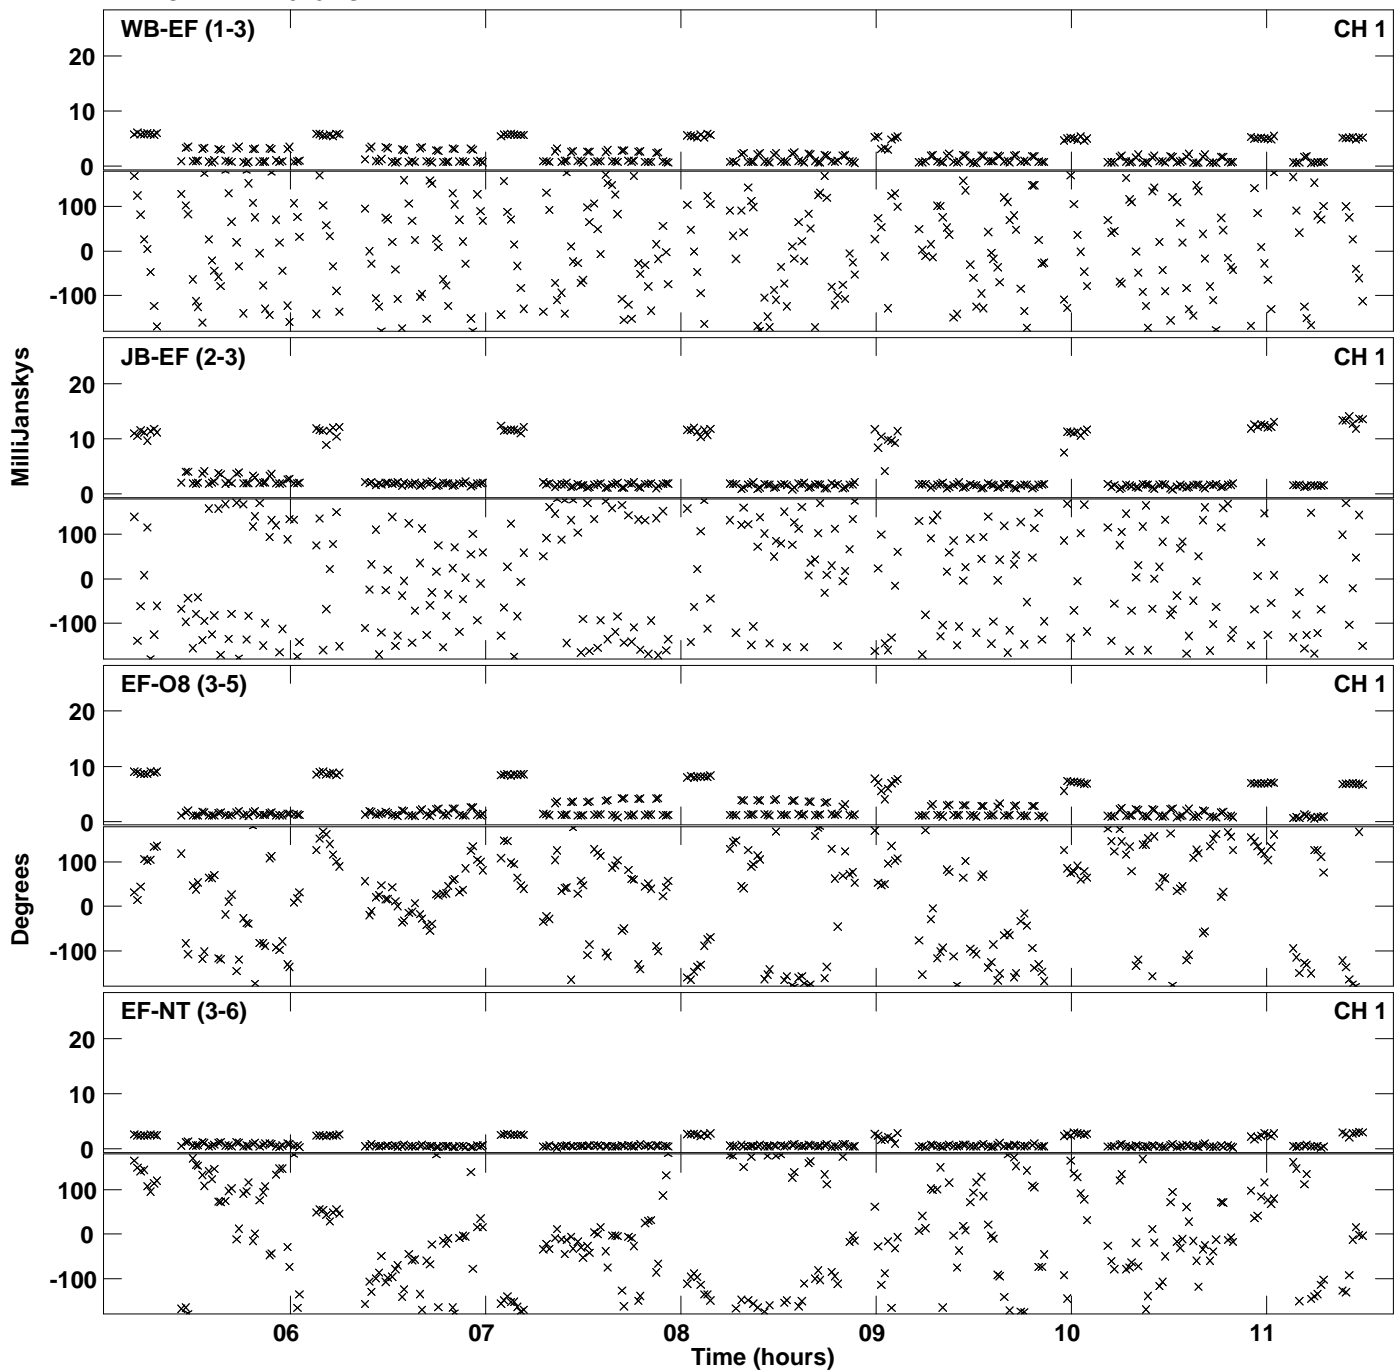

Plot file version 1 created 23-OCT-2018 19:16:34
Amplitude andPhase vs Time for EM117N 2.UVDATA.1 Vect aver.
IF 1 CHAN 1 - 2048 STK LL

Plot file version 2 created 23-OCT-2018 19:16:34
Amplitude andPhase vs Time for EM117N 2.UVDATA.1 Vect aver.
IF 1 CHAN 1 - 2048 STK LL

Plot file version 3 created 23-OCT-2018 19:20:39
Amplitude andPhase vs Time for EM117N 2.UVDATA.1 Vect aver.
IF 1 CHAN 1 - 2048 STK RR

Plot file version 4 created 23-OCT-2018 19:20:39
Amplitude andPhase vs Time for EM117N 2.UVDATA.1 Vect aver.
IF 1 CHAN 1 - 2048 STK RR