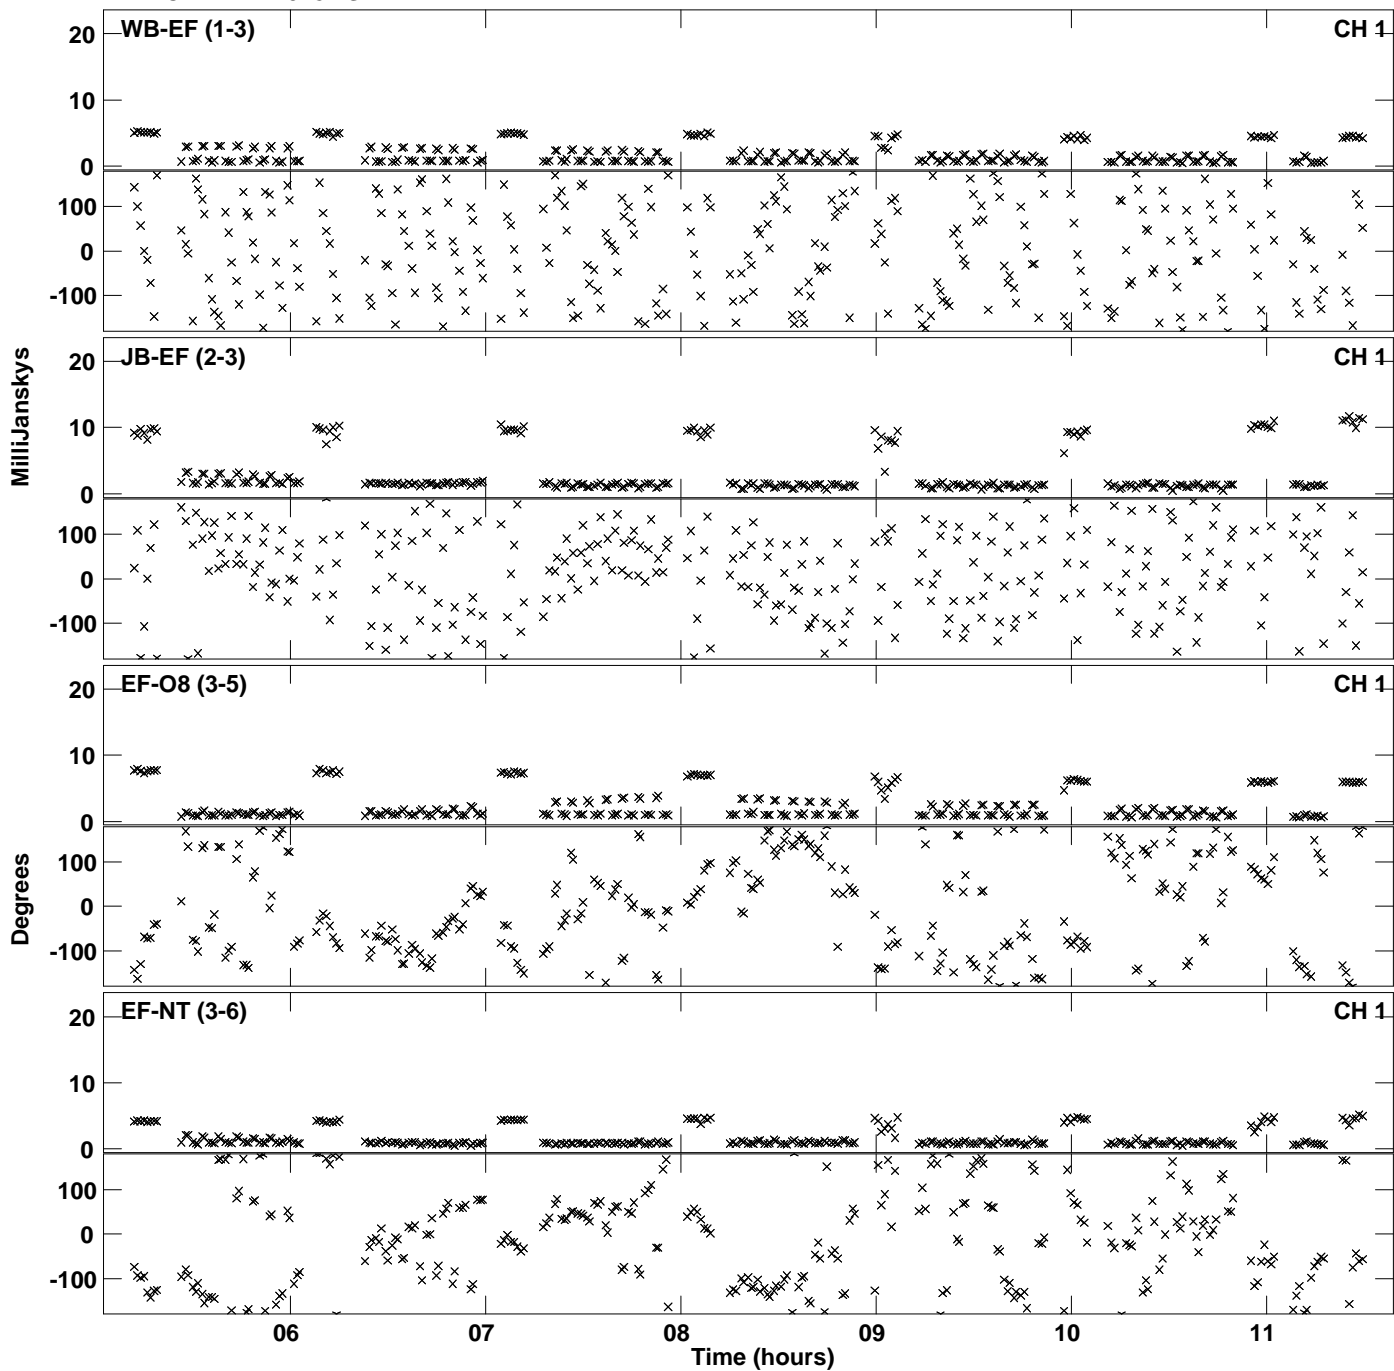

Plot file version 1 created 23-OCT-2018 19:16:34
Amplitude andPhase vs Time for EM117N 2.UVDATA.1 Vect aver.
IF 1 CHAN 1 - 2048 STK LL

Plot file version 2 created 23-OCT-2018 19:16:34
Amplitude andPhase vs Time for EM117N 2.UVDATA.1 Vect aver.
IF 1 CHAN 1 - 2048 STK LL

Plot file version 3 created 23-OCT-2018 19:20:39
Amplitude andPhase vs Time for EM117N 2.UVDATA.1 Vect aver.
IF 1 CHAN 1 - 2048 STK RR

Plot file version 4 created 23-OCT-2018 19:20:39
Amplitude andPhase vs Time for EM117N 2.UVDATA.1 Vect aver.
IF 1 CHAN 1 - 2048 STK RR