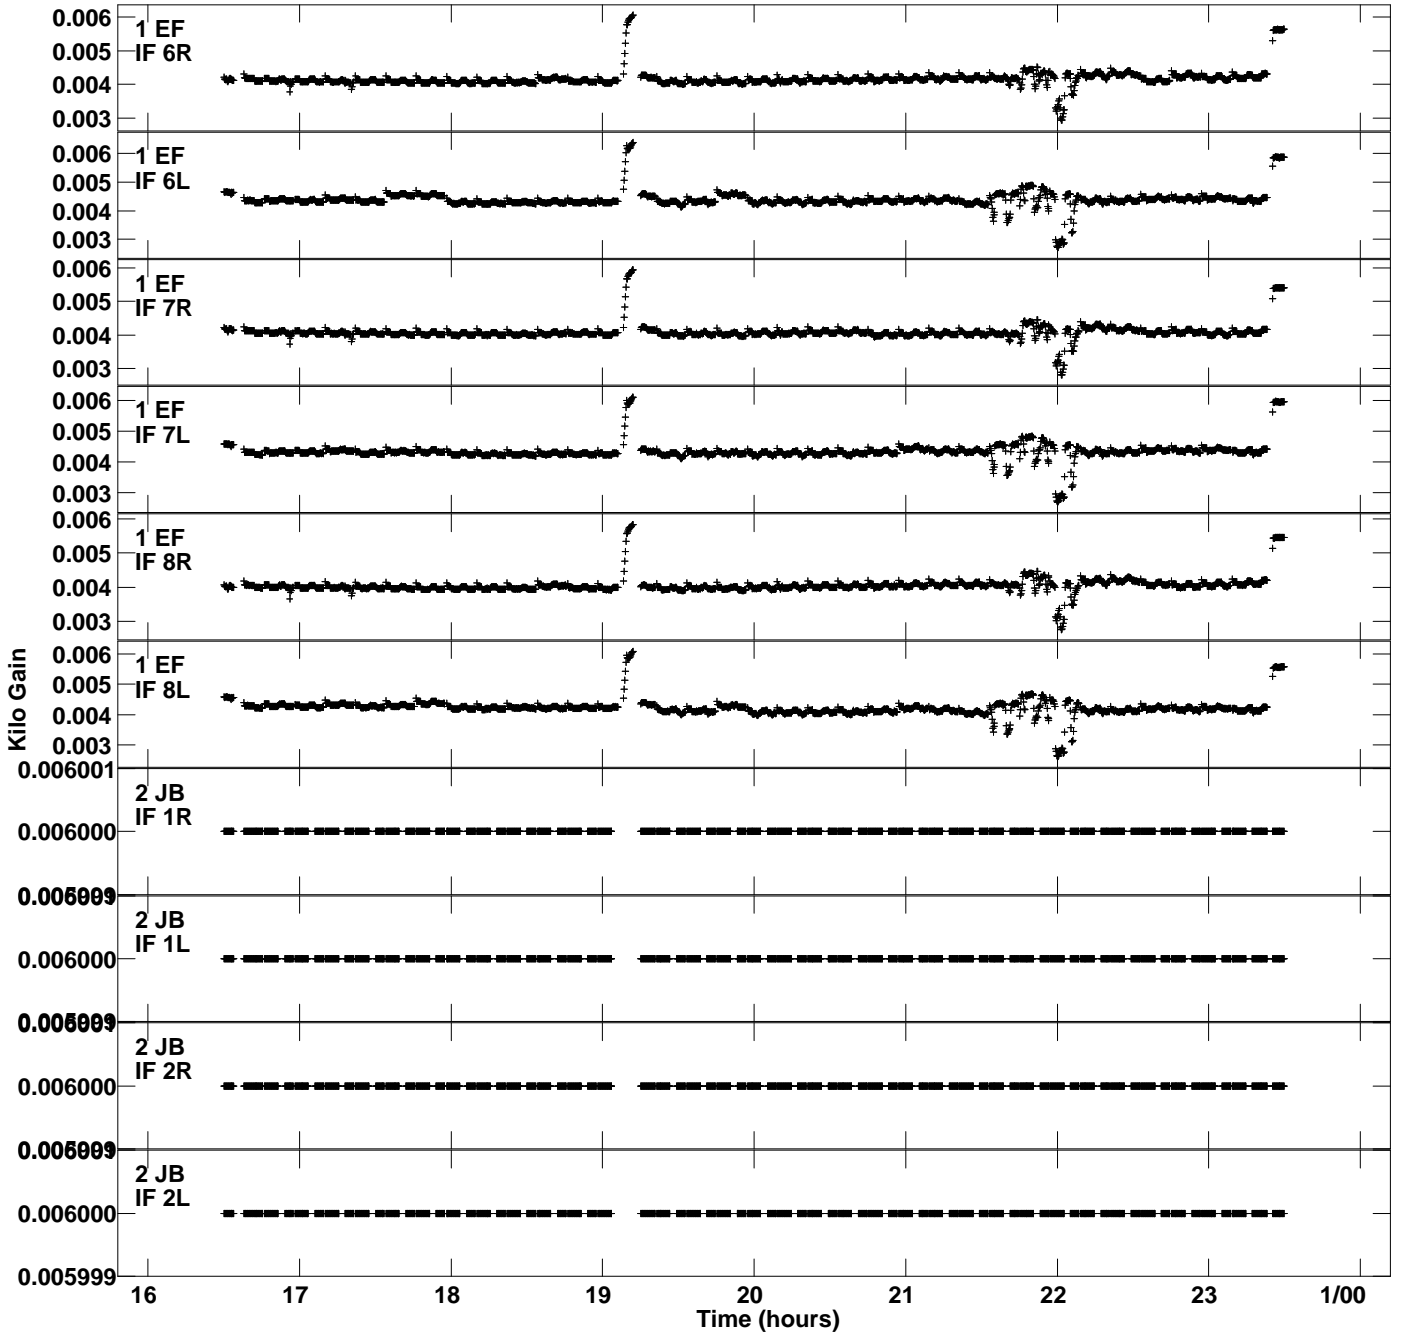

Plot file version 1 created 17-OCT-2017 14:23:36  
Gain amp vs UTC time for EM127A\_1.UVDATA.1  
CL 2 Rpol & Lpol IF 1 - 8

Plot file version 2 created 17-OCT-2017 14:23:36  
Gain amp vs UTC time for EM127A\_1.UVDATA.1  
CL 2 Rpol & Lpol IF 1 - 8

Plot file version 5 created 17-OCT-2017 14:23:37  
Gain amp vs UTC time for EM127A\_1.UVDATA.1  
CL 2 Rpol & Lpol IF 1 - 8

Plot file version 6 created 17-OCT-2017 14:23:37  
Gain amp vs UTC time for EM127A\_1.UVDATA.1  
CL 2 Rpol & Lpol IF 1 - 8

Plot file version 7 created 17-OCT-2017 14:23:37  
Gain amp vs UTC time for EM127A\_1.UVDATA.1  
CL 2 Rpol & Lpol IF 1 - 8

Plot file version 8 created 17-OCT-2017 14:23:37  
Gain amp vs UTC time for EM127A\_1.UVDATA.1  
CL 2 Rpol & Lpol IF 1 - 8

Plot file version 15 created 17-OCT-2017 14:23:37  
Gain amp vs UTC time for EM127A\_1.UVDATA.1  
CL 2 Rpol & Lpol IF 1 - 8