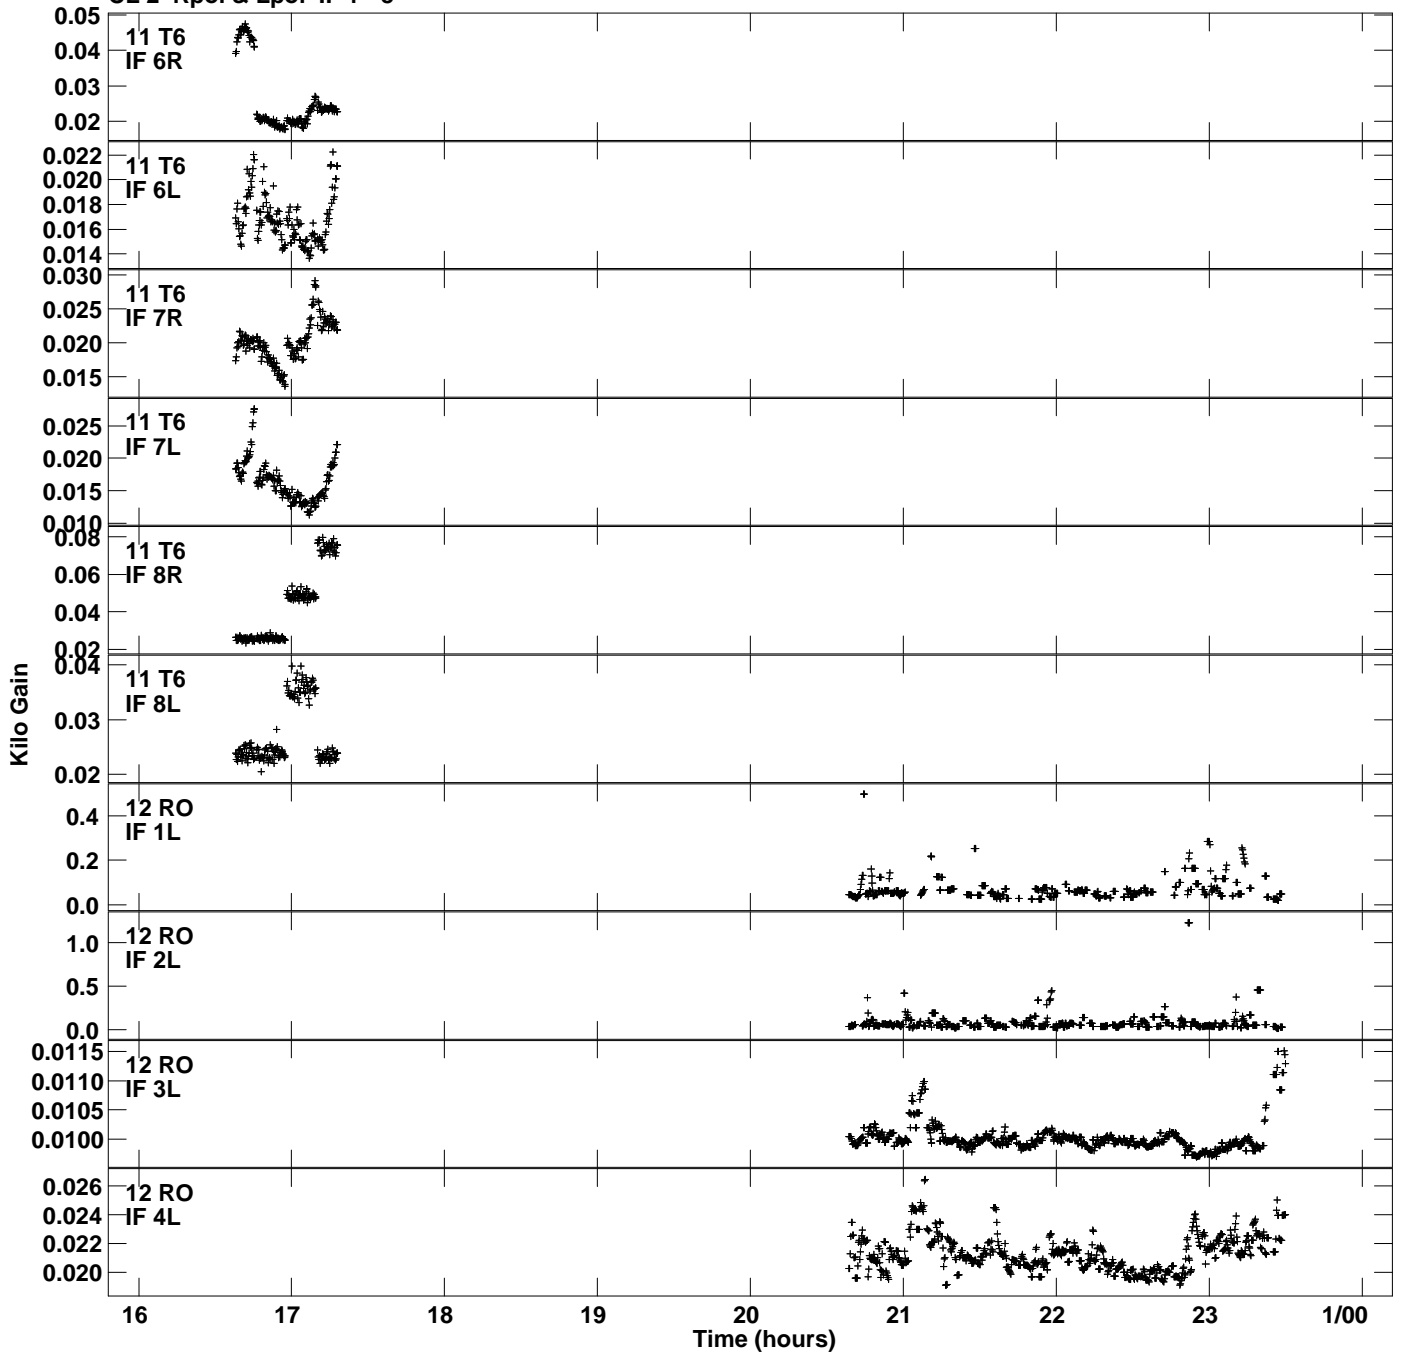

Plot file version 9 created 17-OCT-2017 14:23:37  
Gain amp vs UTC time for EM127A\_1.UVDATA.1  
CL 2 Rpol & Lpol IF 1 - 8

Plot file version 10 created 17-OCT-2017 14:23:37  
 Gain amp vs UTC time for EM127A\_1.UVDATA.1  
 CL 2 Rpol & Lpol IF 1 - 8

Plot file version 11 created 17-OCT-2017 14:23:37  
 Gain amp vs UTC time for EM127A\_1.UVDATA.1  
 CL 2 Rpol & Lpol IF 1 - 8

Plot file version 12 created 17-OCT-2017 14:23:37  
 Gain amp vs UTC time for EM127A\_1.UVDATA.1  
 CL 2 Rpol & Lpol IF 1 - 8

Plot file version 13 created 17-OCT-2017 14:23:37  
Gain amp vs UTC time for EM127A\_1.UVDATA.1  
CL 2 Rpol & Lpol IF 1 - 8

Plot file version 14 created 17-OCT-2017 14:23:37  
Gain amp vs UTC time for EM127A\_1.UVDATA.1  
CL 2 Rpol & Lpol IF 1 - 8

Plot file version 15 created 17-OCT-2017 14:23:37  
Gain amp vs UTC time for EM127A\_1.UVDATA.1  
CL 2 Rpol & Lpol IF 1 - 8