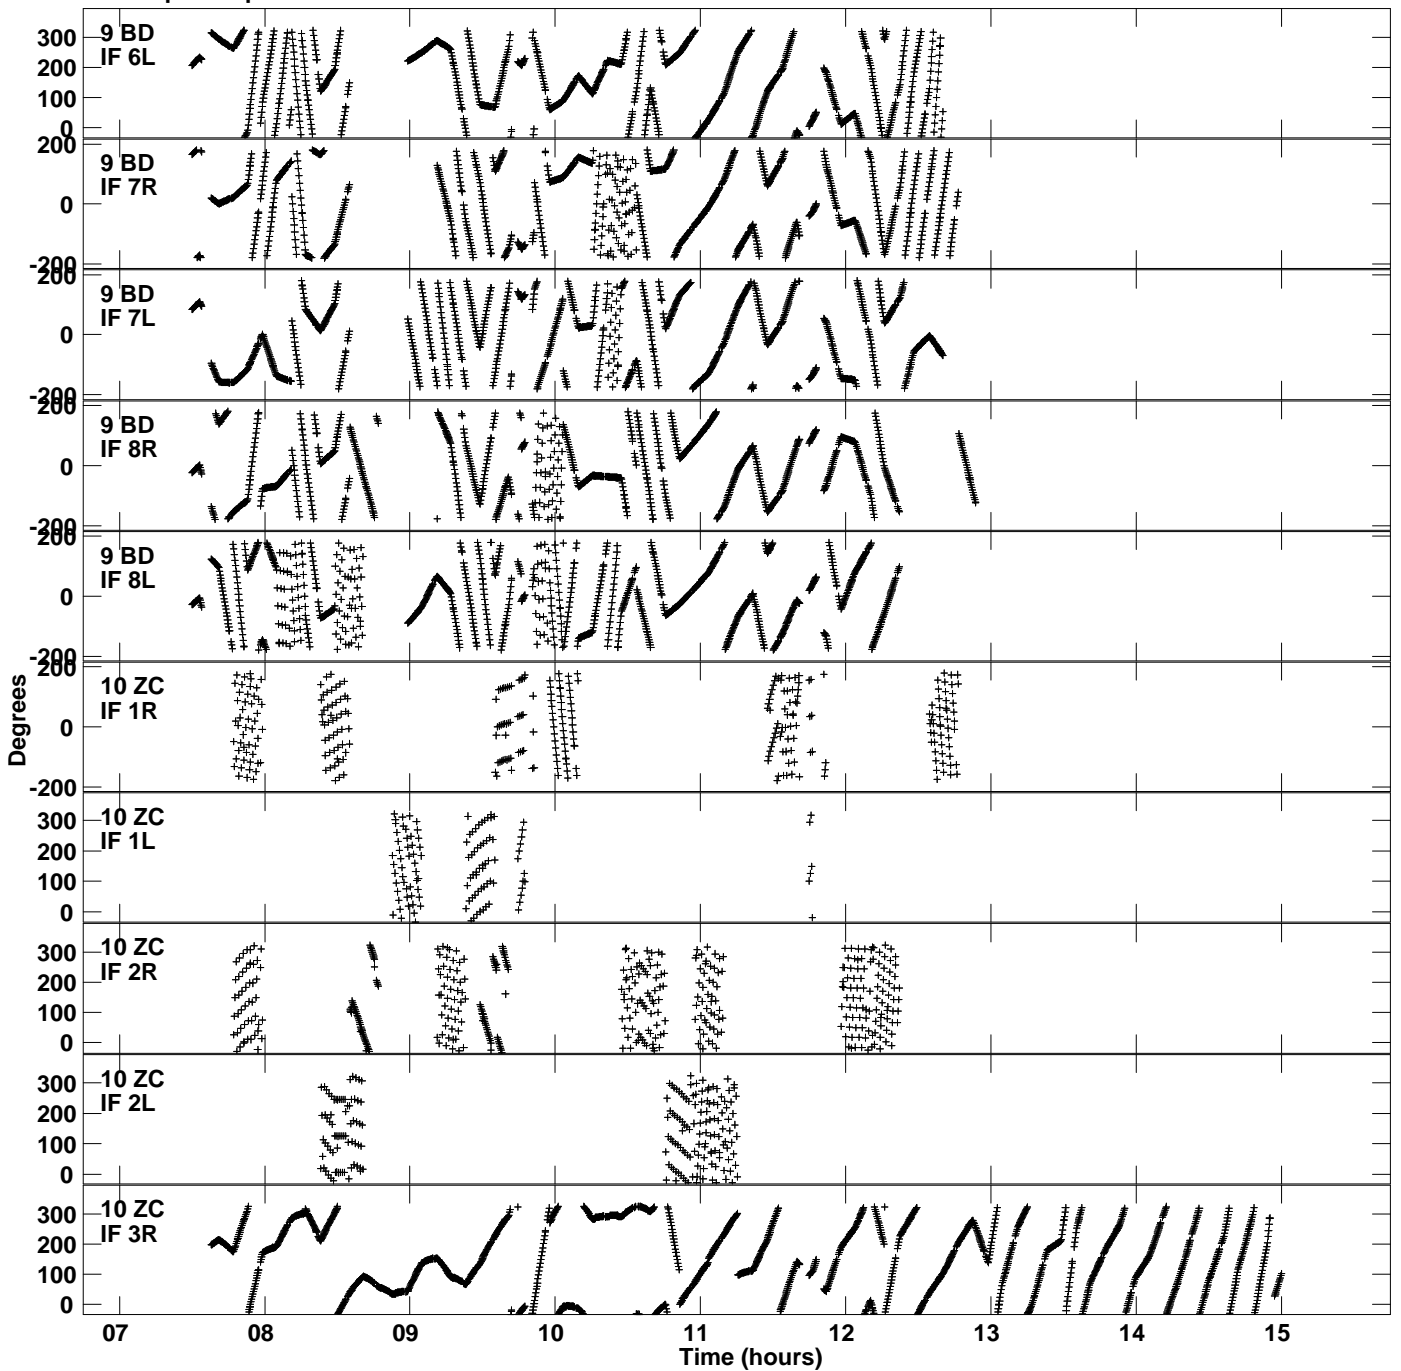

Plot file version 9 created 21-AUG-2018 13:05:56
Gain phs vs UTC time for EM127C_1.UVDATA.1
CL 3 Rpol & Lpol IF 1 - 8

Plot file version 10 created 21-AUG-2018 13:05:56
Gain phs vs UTC time for EM127C_1.UVDATA.1
CL 3 Rpol & Lpol IF 1 - 8

Plot file version 11 created 21-AUG-2018 13:05:56
Gain phs vs UTC time for EM127C_1.UVDATA.1
CL 3 Rpol & Lpol IF 1 - 8

Plot file version 12 created 21-AUG-2018 13:05:56
Gain phs vs UTC time for EM127C_1.UVDATA.1
CL 3 Rpol & Lpol IF 1 - 8

Plot file version 13 created 21-AUG-2018 13:05:56
Gain phs vs UTC time for EM127C_1.UVDATA.1
CL 3 Rpol & Lpol IF 1 - 8

Plot file version 14 created 21-AUG-2018 13:05:56
Gain phs vs UTC time for EM127C_1.UVDATA.1
CL 3 Rpol & Lpol IF 1 - 8

Plot file version 15 created 21-AUG-2018 13:05:56
Gain phs vs UTC time for EM127C_1.UVDATA.1
CL 3 Rpol & Lpol IF 1 - 8

Plot file version 16 created 21-AUG-2018 13:05:56
Gain phs vs UTC time for EM127C_1.UVDATA.1
CL 3 Rpol & Lpol IF 1 - 8