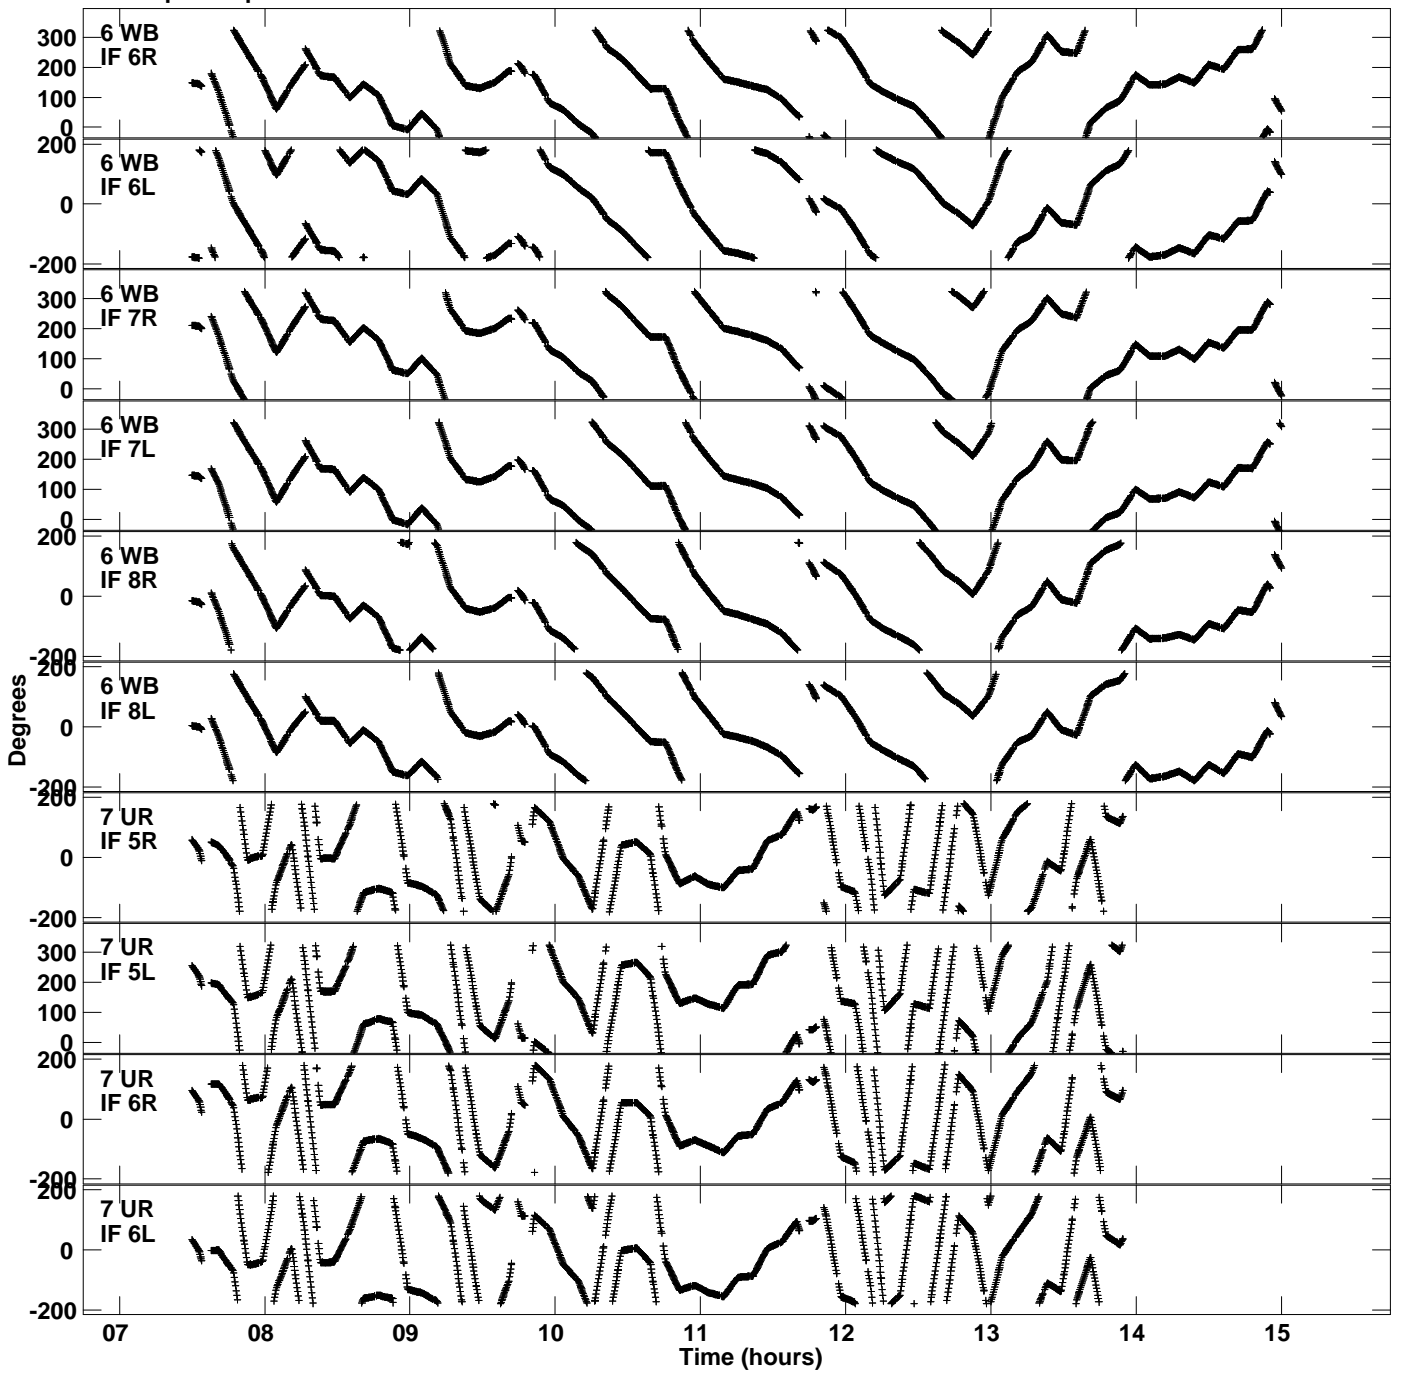

Plot file version 10 created 21-AUG-2018 13:05:56
Gain phs vs UTC time for EM127C_1.UVDATA.1
CL 3 Rpol & Lpol IF 1 - 8