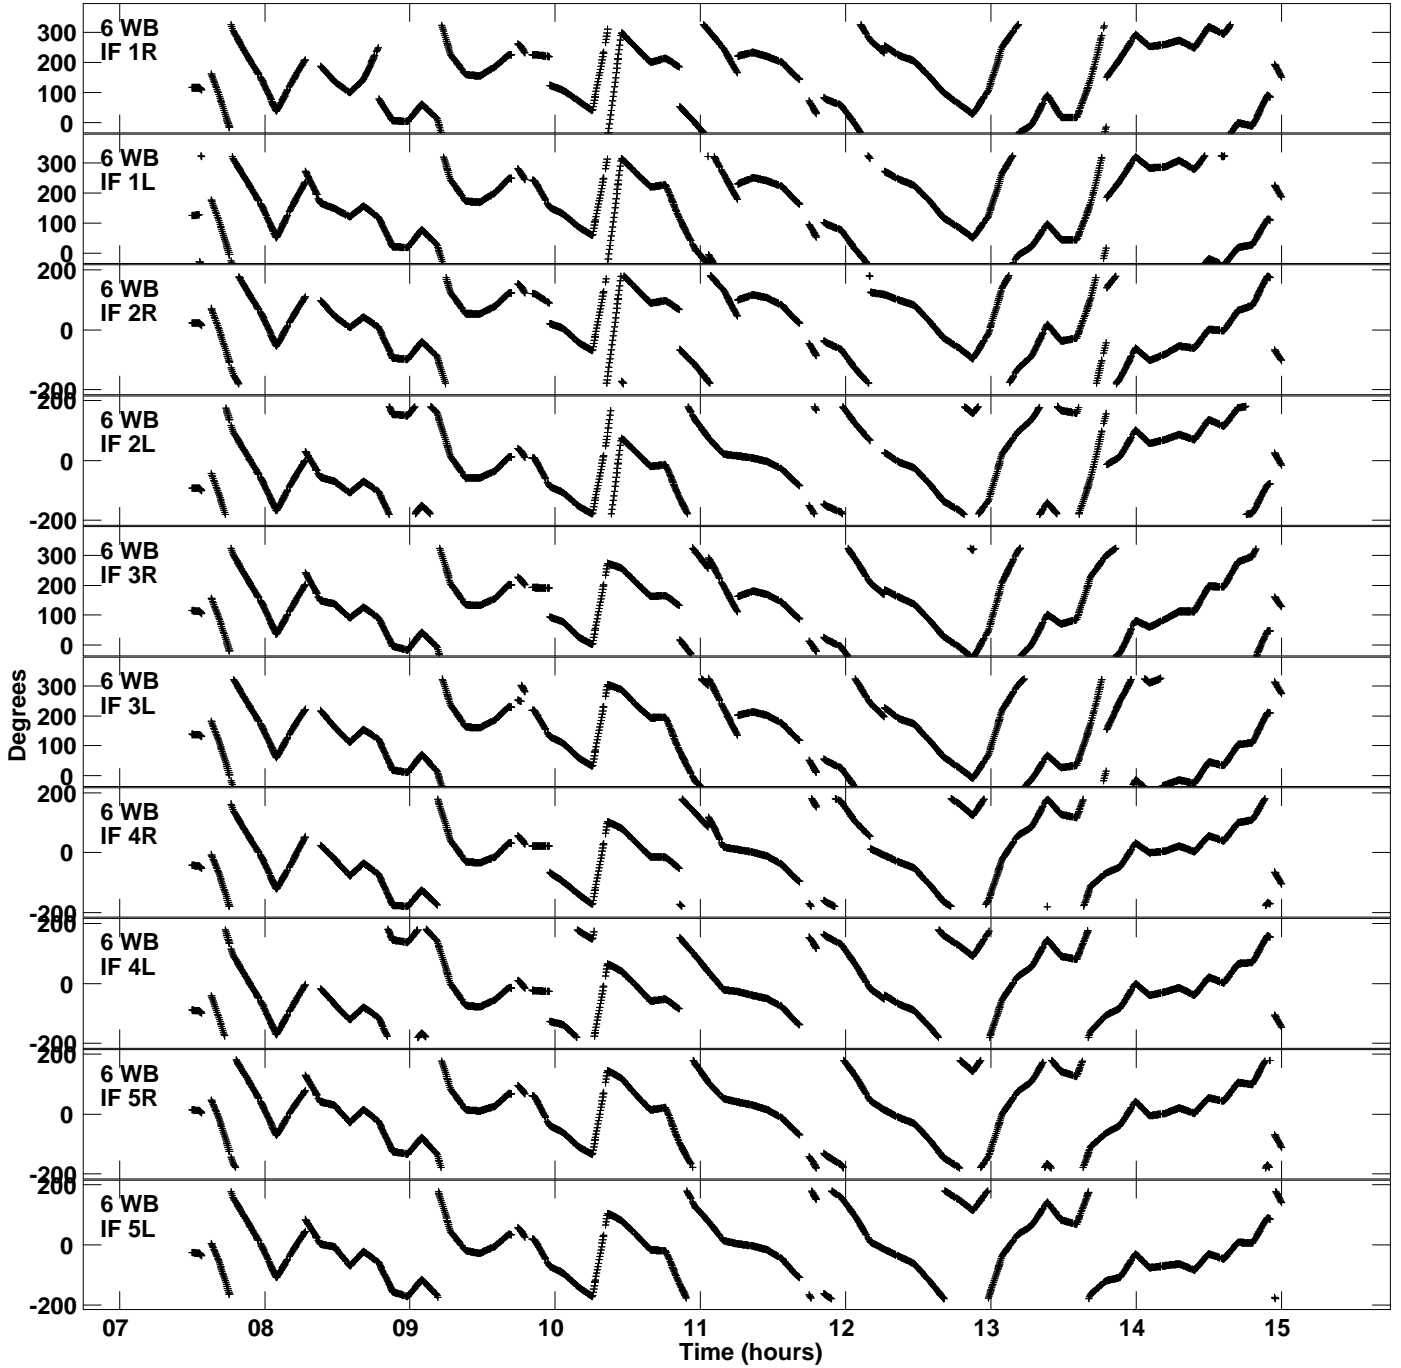

Plot file version 9 created 21-AUG-2018 13:05:56
Gain phs vs UTC time for EM127C_1.UVDATA.1
CL 3 Rpol & Lpol IF 1 - 8