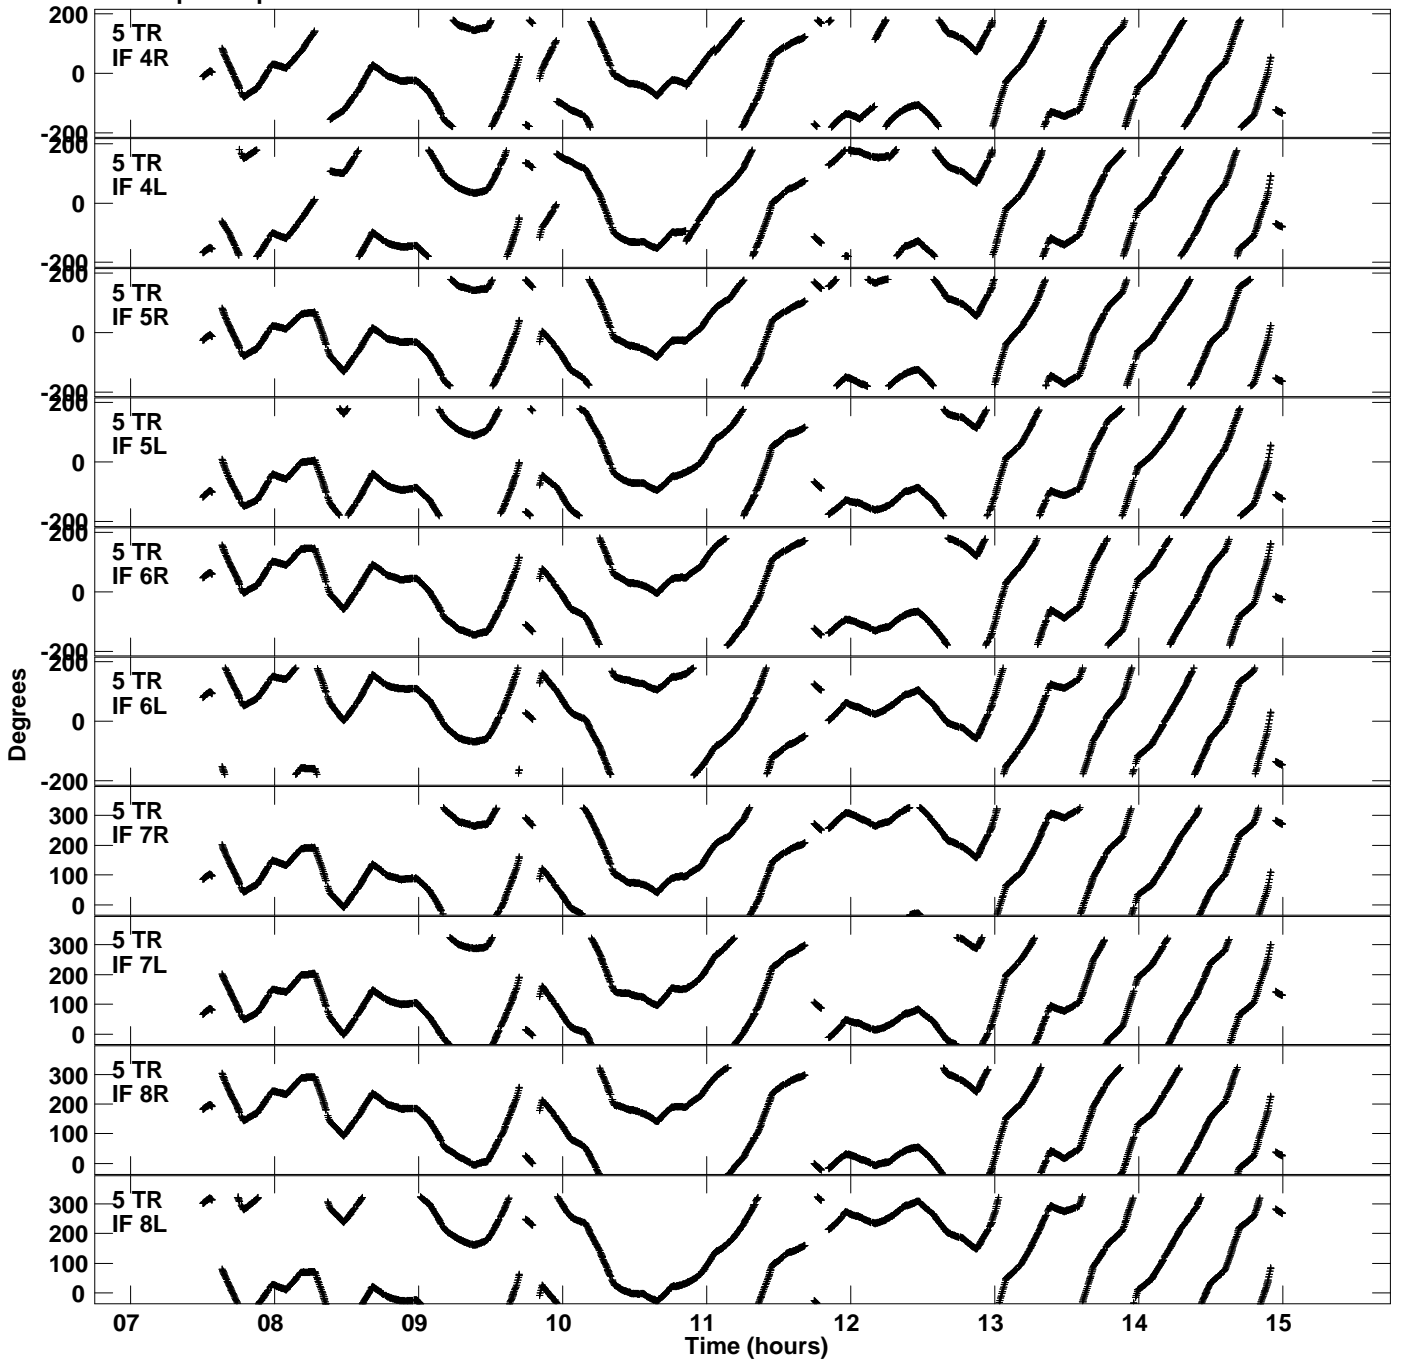

Plot file version 5 created 21-AUG-2018 13:05:56
Gain phs vs UTC time for EM127C_1.UVDATA.1
CL 3 Rpol & Lpol IF 1 - 8

Plot file version 6 created 21-AUG-2018 13:05:56
Gain phs vs UTC time for EM127C_1.UVDATA.1
CL 3 Rpol & Lpol IF 1 - 8

Plot file version 7 created 21-AUG-2018 13:05:56
Gain phs vs UTC time for EM127C_1.UVDATA.1
CL 3 Rpol & Lpol IF 1 - 8

Plot file version 8 created 21-AUG-2018 13:05:56
Gain phs vs UTC time for EM127C_1.UVDATA.1
CL 3 Rpol & Lpol IF 1 - 8