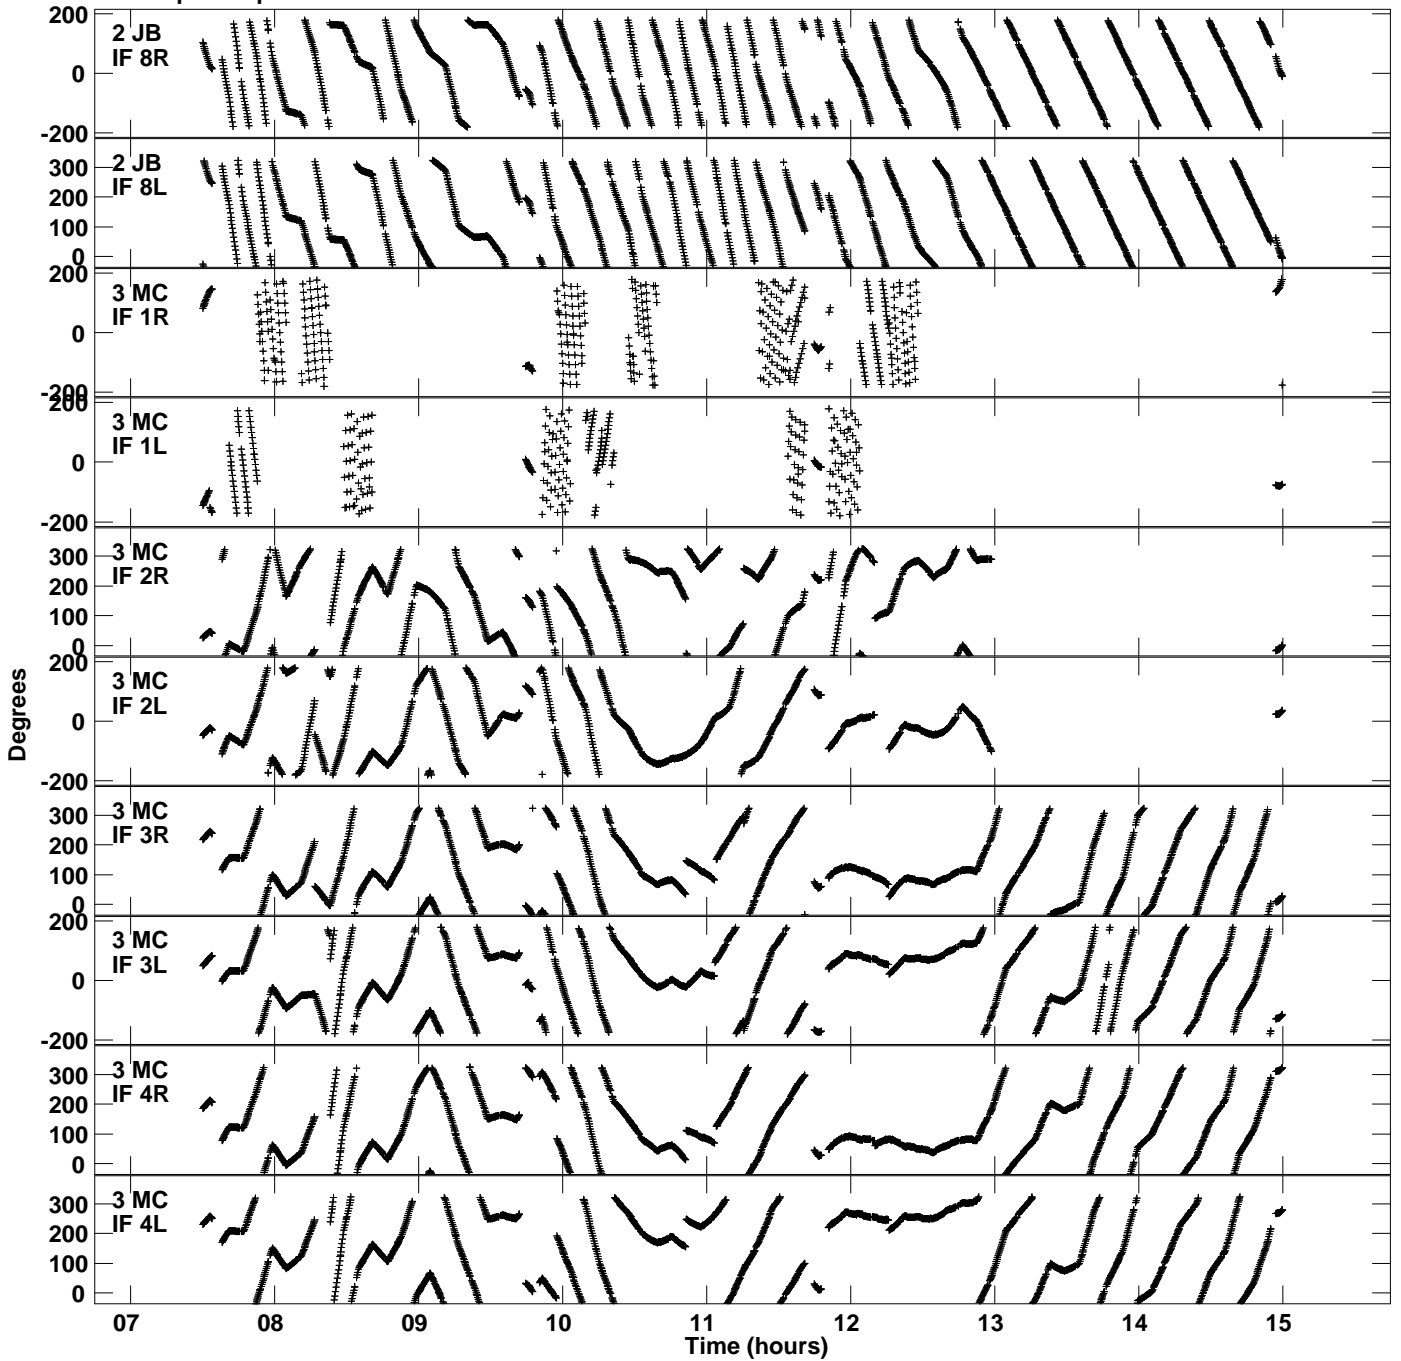

Plot file version 1 created 21-AUG-2018 13:05:56
Gain phs vs UTC time for EM127C_1.UVDATA.1
CL 3 Rpol & Lpol IF 1 - 8

Plot file version 2 created 21-AUG-2018 13:05:56
Gain phs vs UTC time for EM127C_1.UVDATA.1
CL 3 Rpol & Lpol IF 1 - 8

Plot file version 3 created 21-AUG-2018 13:05:56
Gain phs vs UTC time for EM127C_1.UVDATA.1
CL 3 Rpol & Lpol IF 1 - 8

Plot file version 4 created 21-AUG-2018 13:05:56
Gain phs vs UTC time for EM127C_1.UVDATA.1
CL 3 Rpol & Lpol IF 1 - 8

Plot file version 5 created 21-AUG-2018 13:05:56
Gain phs vs UTC time for EM127C_1.UVDATA.1
CL 3 Rpol & Lpol IF 1 - 8

Plot file version 6 created 21-AUG-2018 13:05:56
Gain phs vs UTC time for EM127C_1.UVDATA.1
CL 3 Rpol & Lpol IF 1 - 8

Plot file version 7 created 21-AUG-2018 13:05:56
Gain phs vs UTC time for EM127C_1.UVDATA.1
CL 3 Rpol & Lpol IF 1 - 8

Plot file version 8 created 21-AUG-2018 13:05:56
Gain phs vs UTC time for EM127C_1.UVDATA.1
CL 3 Rpol & Lpol IF 1 - 8