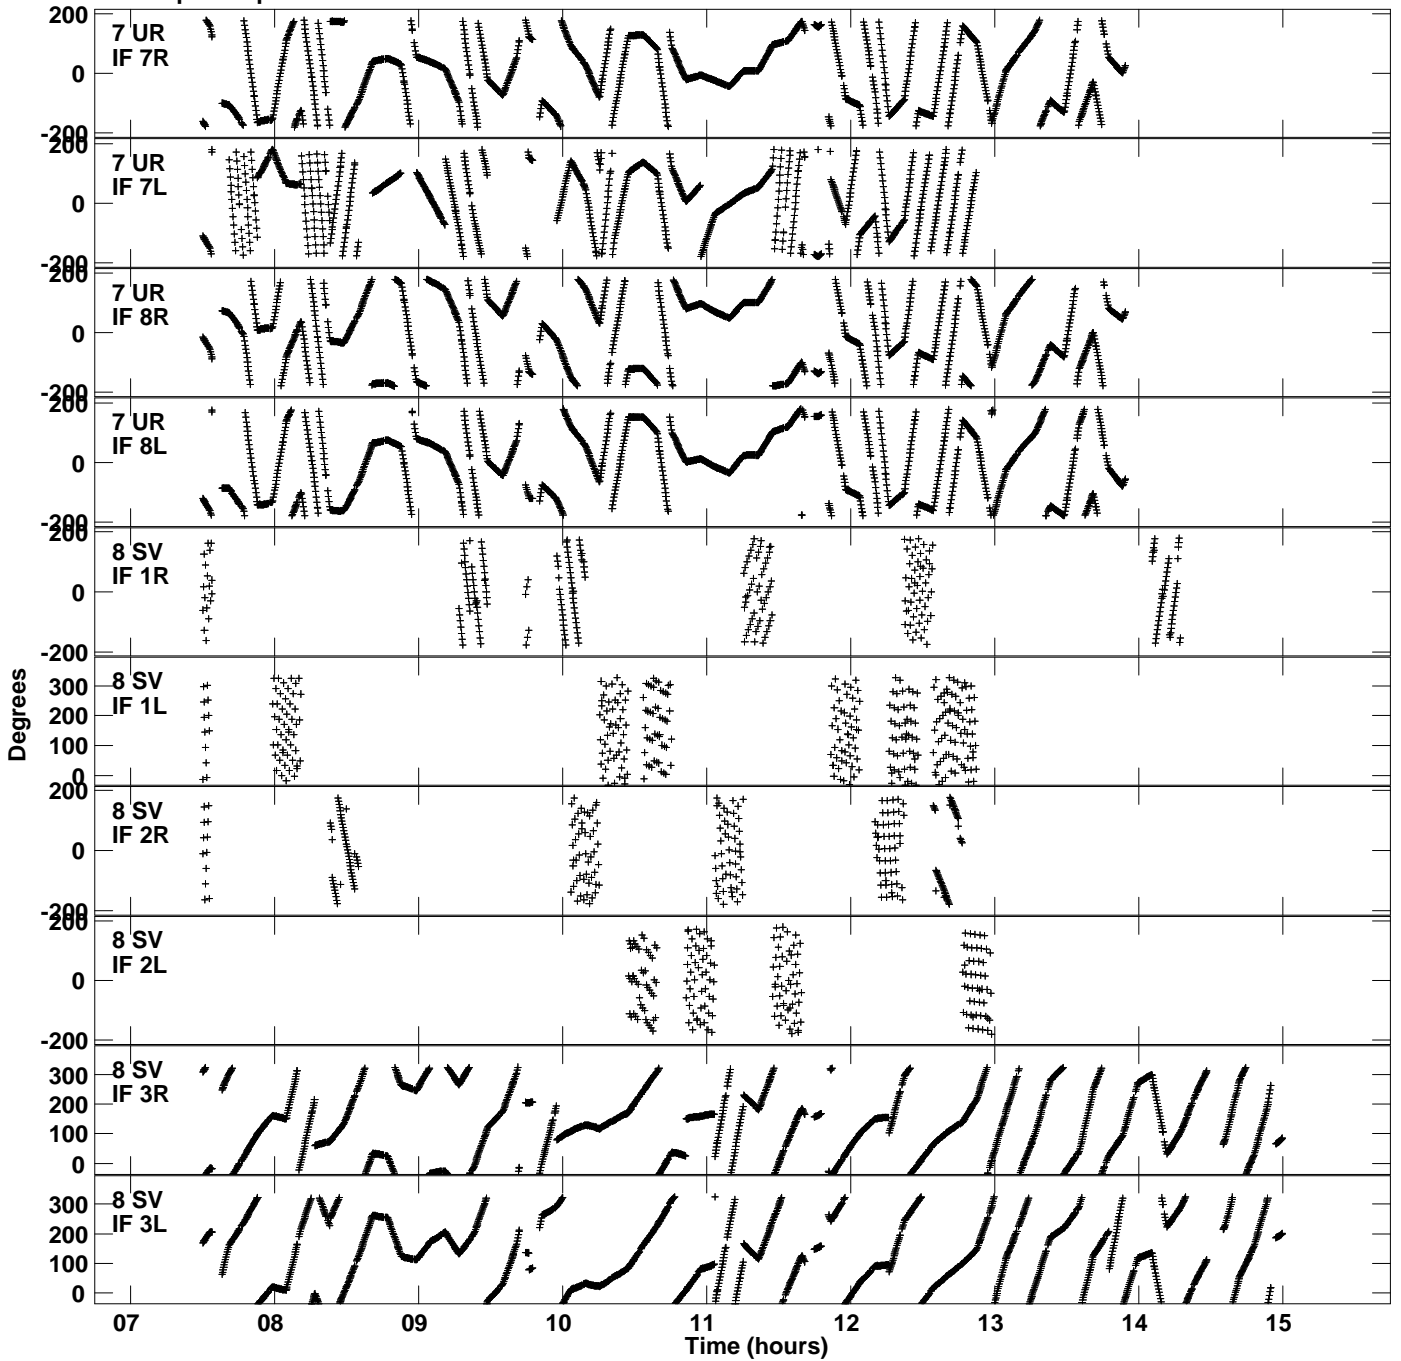

Plot file version 5 created 21-AUG-2018 13:05:56
Gain phs vs UTC time for EM127C_1.UVDATA.1
CL 3 Rpol & Lpol IF 1 - 8

Plot file version 6 created 21-AUG-2018 13:05:56
Gain phs vs UTC time for EM127C_1.UVDATA.1
CL 3 Rpol & Lpol IF 1 - 8

Plot file version 7 created 21-AUG-2018 13:05:56
Gain phs vs UTC time for EM127C_1.UVDATA.1
CL 3 Rpol & Lpol IF 1 - 8

Plot file version 8 created 21-AUG-2018 13:05:56
Gain phs vs UTC time for EM127C_1.UVDATA.1
CL 3 Rpol & Lpol IF 1 - 8

Plot file version 9 created 21-AUG-2018 13:05:56
Gain phs vs UTC time for EM127C_1.UVDATA.1
CL 3 Rpol & Lpol IF 1 - 8

Plot file version 10 created 21-AUG-2018 13:05:56
Gain phs vs UTC time for EM127C_1.UVDATA.1
CL 3 Rpol & Lpol IF 1 - 8

Plot file version 11 created 21-AUG-2018 13:05:56
Gain phs vs UTC time for EM127C_1.UVDATA.1
CL 3 Rpol & Lpol IF 1 - 8

Plot file version 12 created 21-AUG-2018 13:05:56
Gain phs vs UTC time for EM127C_1.UVDATA.1
CL 3 Rpol & Lpol IF 1 - 8