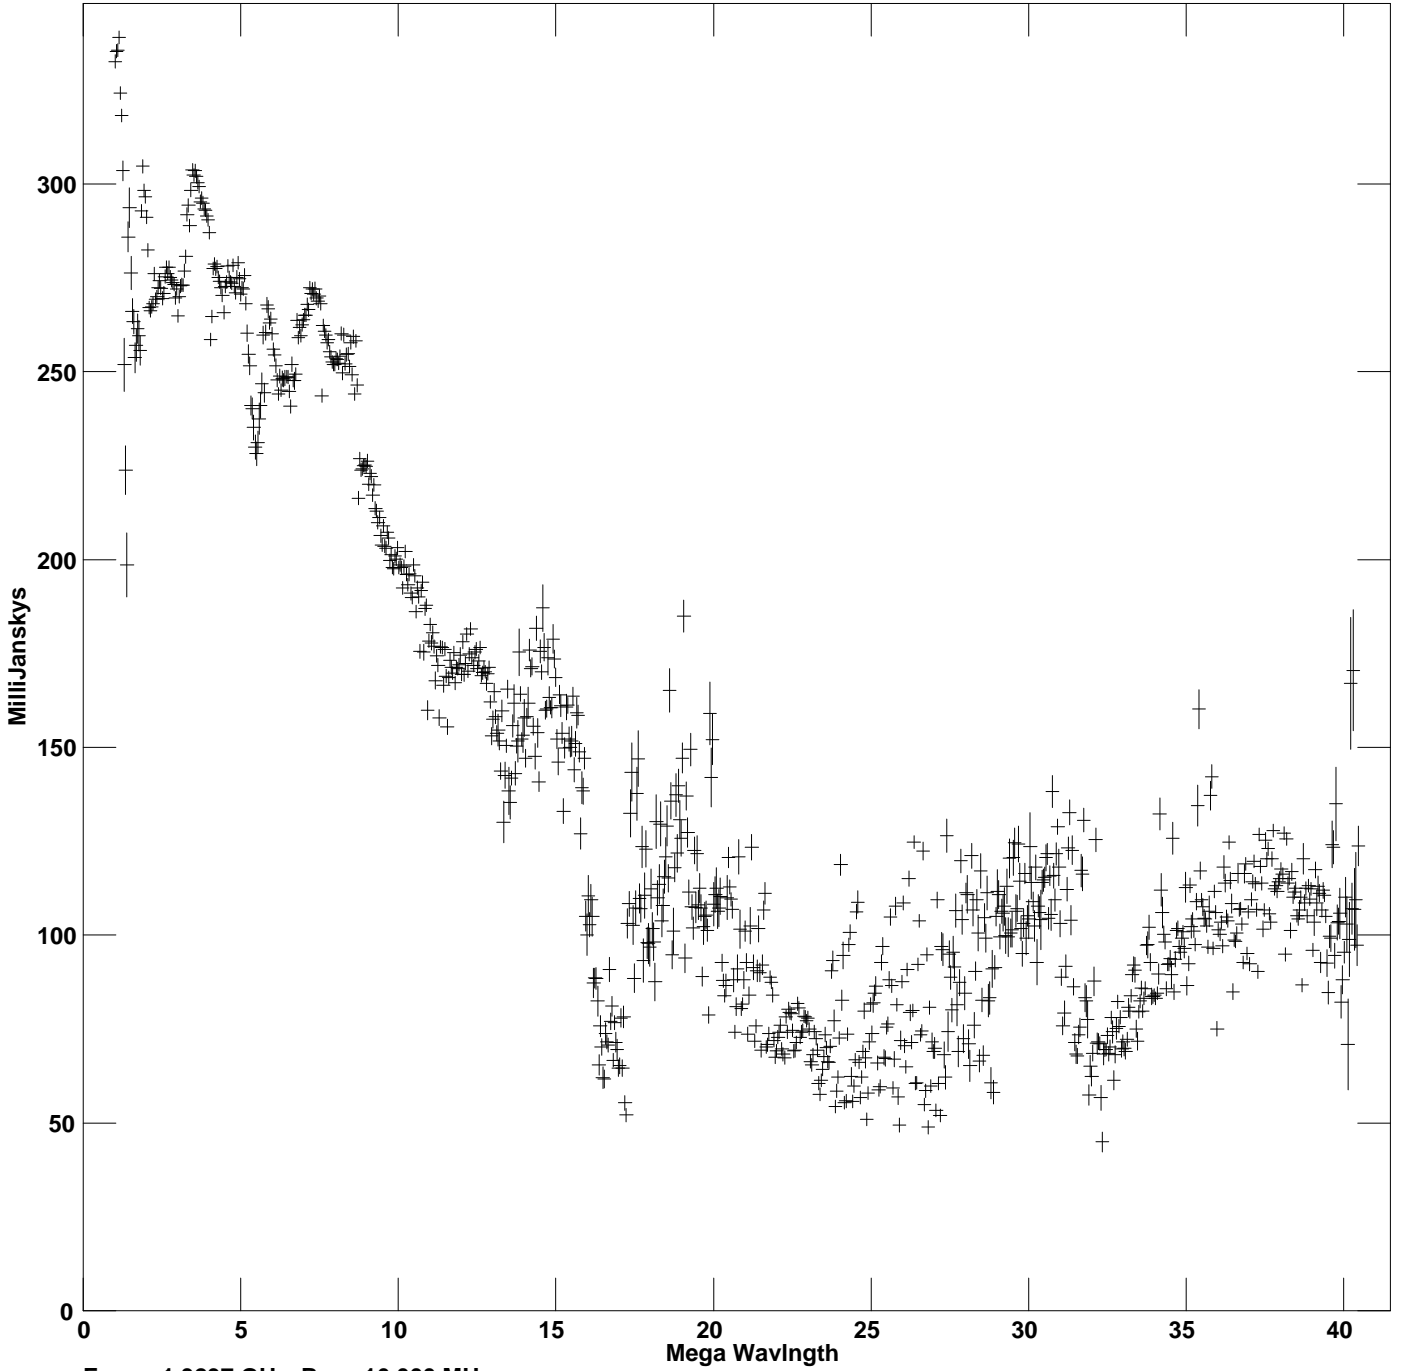

Plot file version 1 created 21-AUG-2018 13:11:58  
Amplitude vs UV dist for J0521+2112.MULTI.1 Source:J0521+2112  
Ants \* - \* Stokes I IF# 1 - 8 Chan# 1

Freq = 1.3297 GHz, Bw = 16.000 MHz