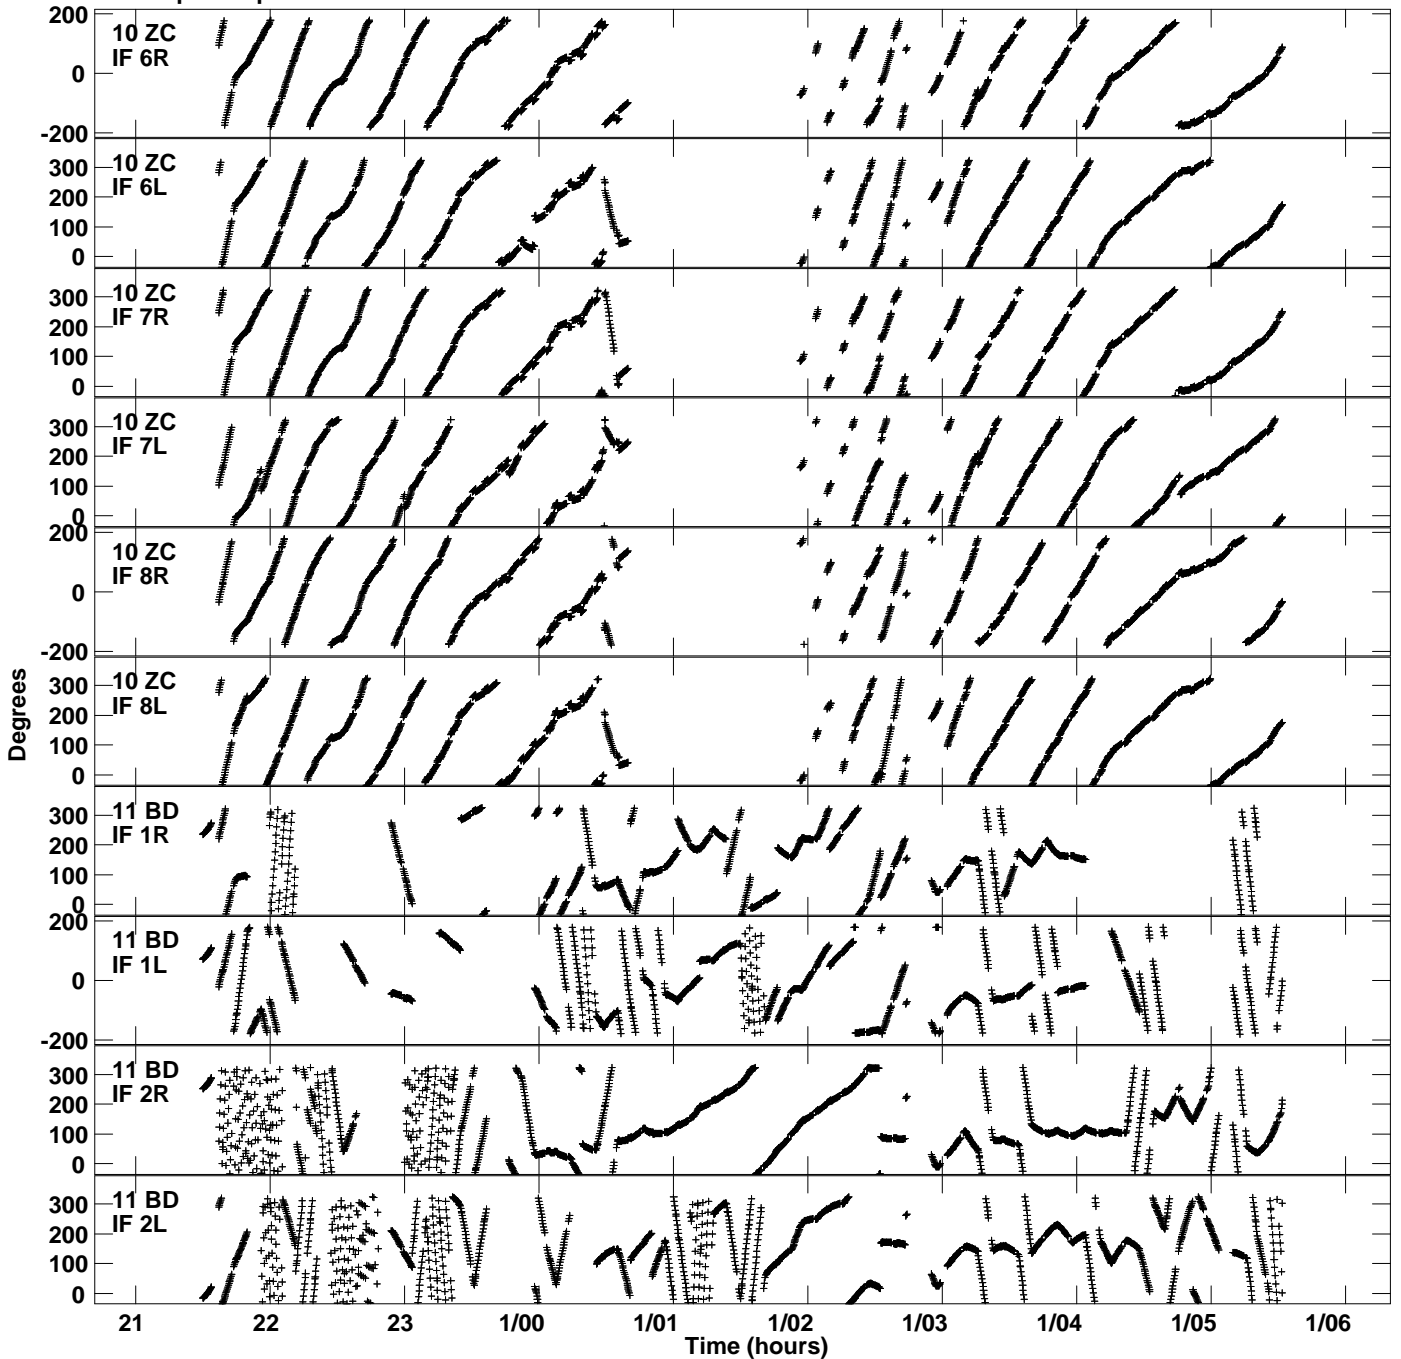

Plot file version 9 created 07-NOV-2018 10:49:10
Gain phs vs UTC time for EM128B.UVDATA.1
CL 3 Rpol & Lpol IF 1 - 8

Plot file version 10 created 07-NOV-2018 10:49:10
Gain phs vs UTC time for EM128B.UVDATA.1
CL 3 Rpol & Lpol IF 1 - 8

Plot file version 11 created 07-NOV-2018 10:49:10
Gain phs vs UTC time for EM128B.UVDATA.1
CL 3 Rpol & Lpol IF 1 - 8

Plot file version 12 created 07-NOV-2018 10:49:10
Gain phs vs UTC time for EM128B.UVDATA.1
CL 3 Rpol & Lpol IF 1 - 8

Plot file version 13 created 07-NOV-2018 10:49:10
Gain phs vs UTC time for EM128B.UVDATA.1
CL 3 Rpol & Lpol IF 1 - 8

Plot file version 14 created 07-NOV-2018 10:49:10
Gain phs vs UTC time for EM128B.UVDATA.1
CL 3 Rpol & Lpol IF 1 - 8

Plot file version 15 created 07-NOV-2018 10:49:10
Gain phs vs UTC time for EM128B.UVDATA.1
CL 3 Rpol & Lpol IF 1 - 8

Plot file version 16 created 07-NOV-2018 10:49:10
Gain phs vs UTC time for EM128B.UVDATA.1
CL 3 Rpol & Lpol IF 1 - 8