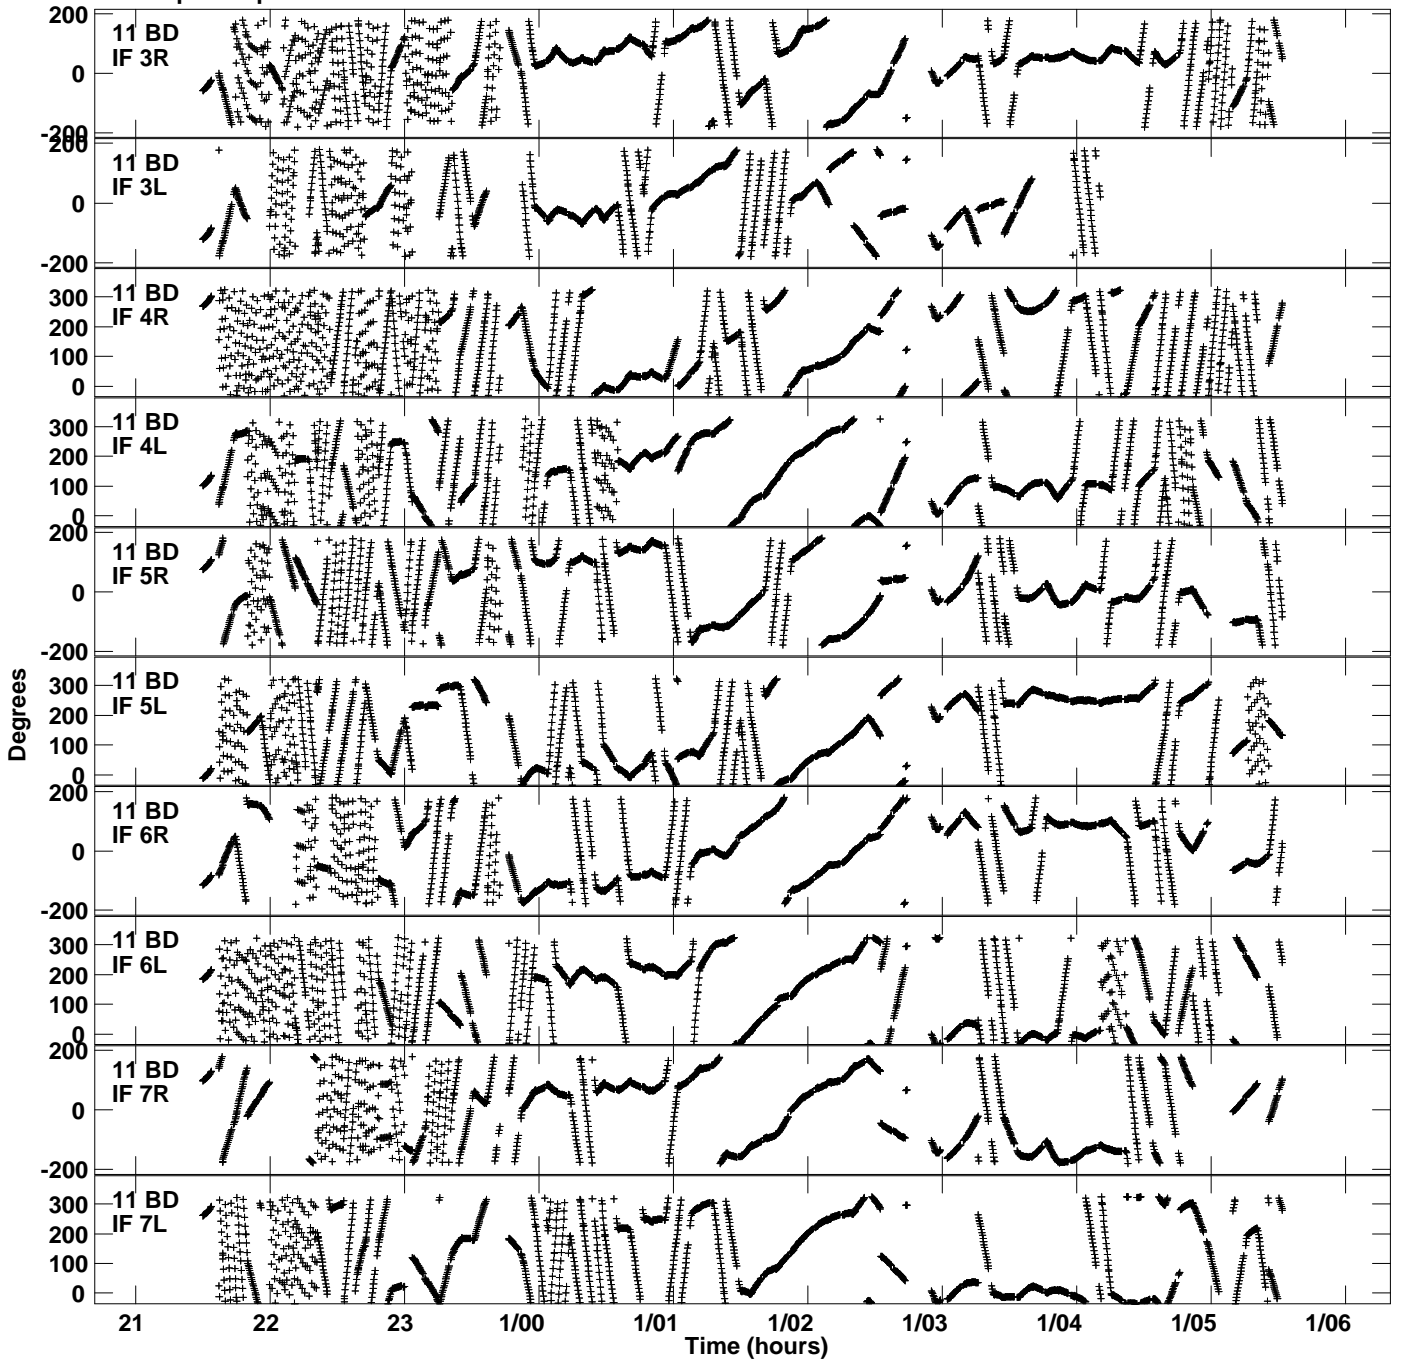

Plot file version 15 created 07-NOV-2018 10:49:10
Gain phs vs UTC time for EM128B.UVDATA.1
CL 3 Rpol & Lpol IF 1 - 8