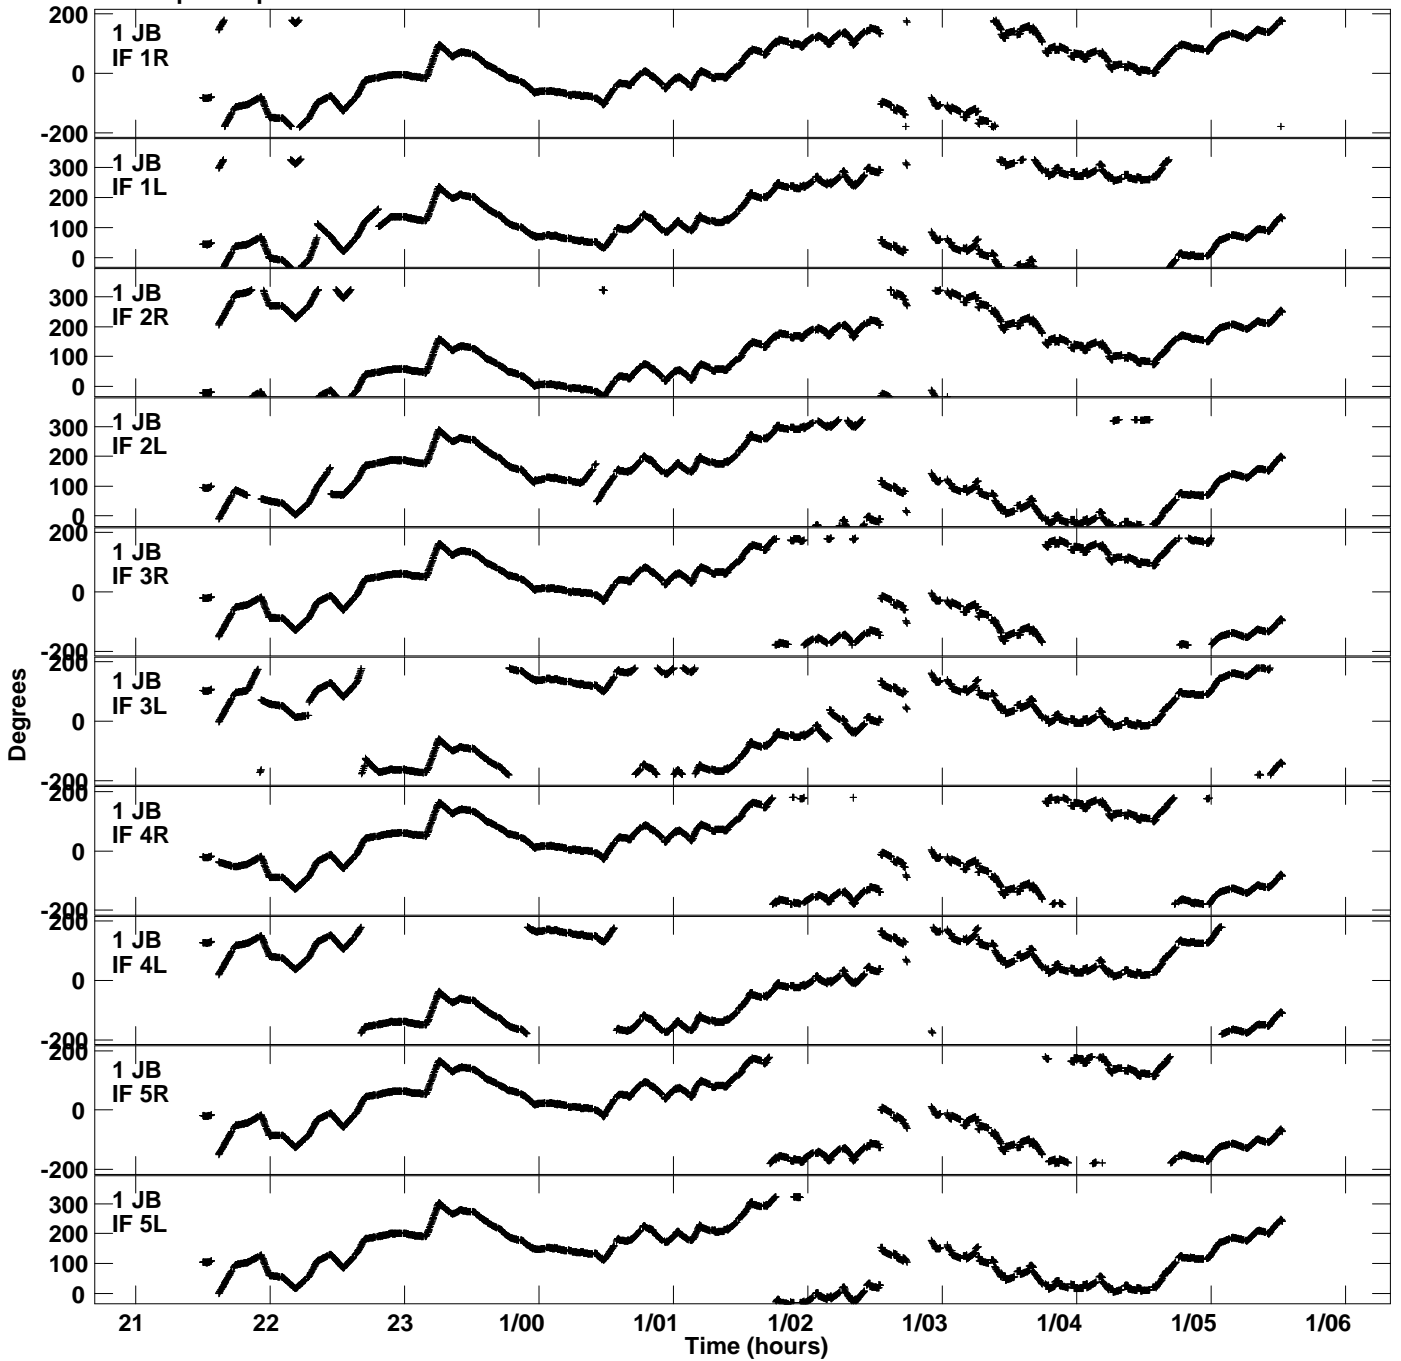

Plot file version 1 created 07-NOV-2018 10:49:10
Gain phs vs UTC time for EM128B.UVDATA.1
CL 3 Rpol & Lpol IF 1 - 8

Plot file version 2 created 07-NOV-2018 10:49:10
Gain phs vs UTC time for EM128B.UVDATA.1
CL 3 Rpol & Lpol IF 1 - 8

Plot file version 3 created 07-NOV-2018 10:49:10
Gain phs vs UTC time for EM128B.UVDATA.1
CL 3 Rpol & Lpol IF 1 - 8

Plot file version 4 created 07-NOV-2018 10:49:10
Gain phs vs UTC time for EM128B.UVDATA.1
CL 3 Rpol & Lpol IF 1 - 8

Plot file version 5 created 07-NOV-2018 10:49:10
Gain phs vs UTC time for EM128B.UVDATA.1
CL 3 Rpol & Lpol IF 1 - 8

Plot file version 6 created 07-NOV-2018 10:49:10
Gain phs vs UTC time for EM128B.UVDATA.1
CL 3 Rpol & Lpol IF 1 - 8

Plot file version 7 created 07-NOV-2018 10:49:10
Gain phs vs UTC time for EM128B.UVDATA.1
CL 3 Rpol & Lpol IF 1 - 8

Plot file version 8 created 07-NOV-2018 10:49:10
Gain phs vs UTC time for EM128B.UVDATA.1
CL 3 Rpol & Lpol IF 1 - 8