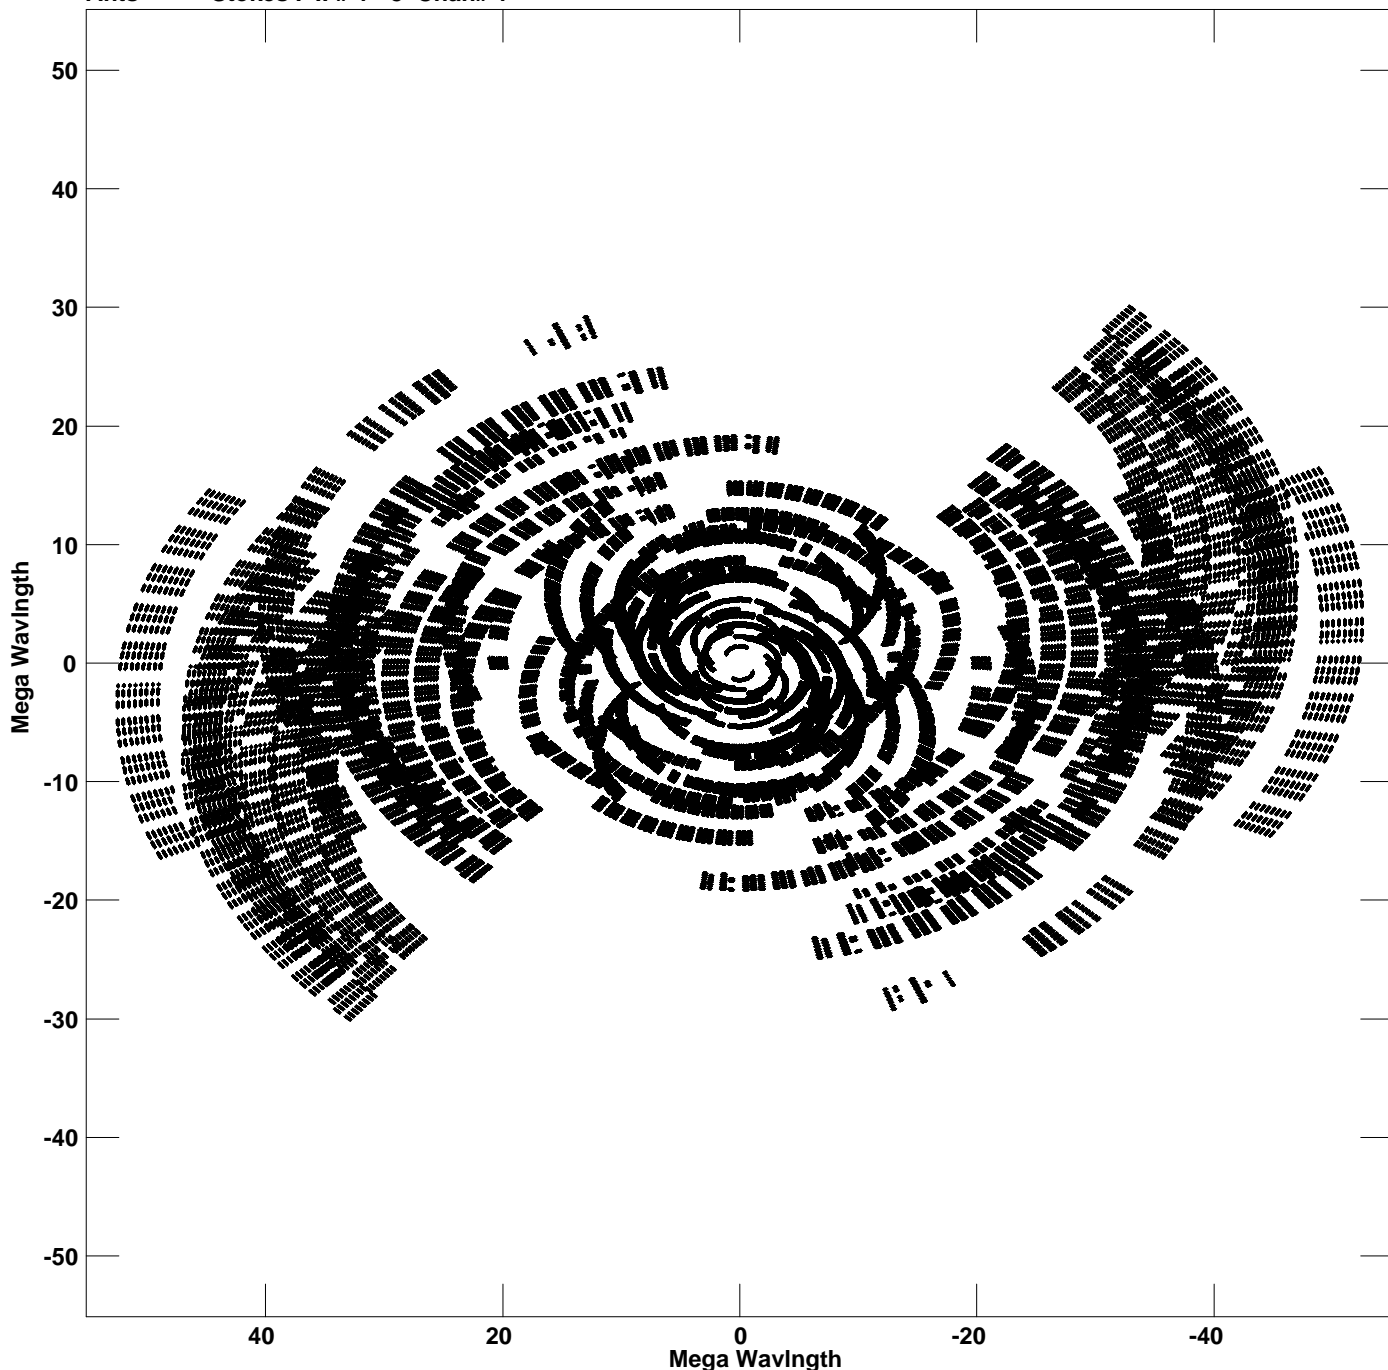

Plot file version 1 created 07-NOV-2018 10:58:18  
V vs U for J2032+4127.MULTI.1 Source:J2032+4127  
Ants \* - \* Stokes I IF# 1 - 8 Chan# 1

Freq = 1.6027 GHz, Bw = 16.000 MHz