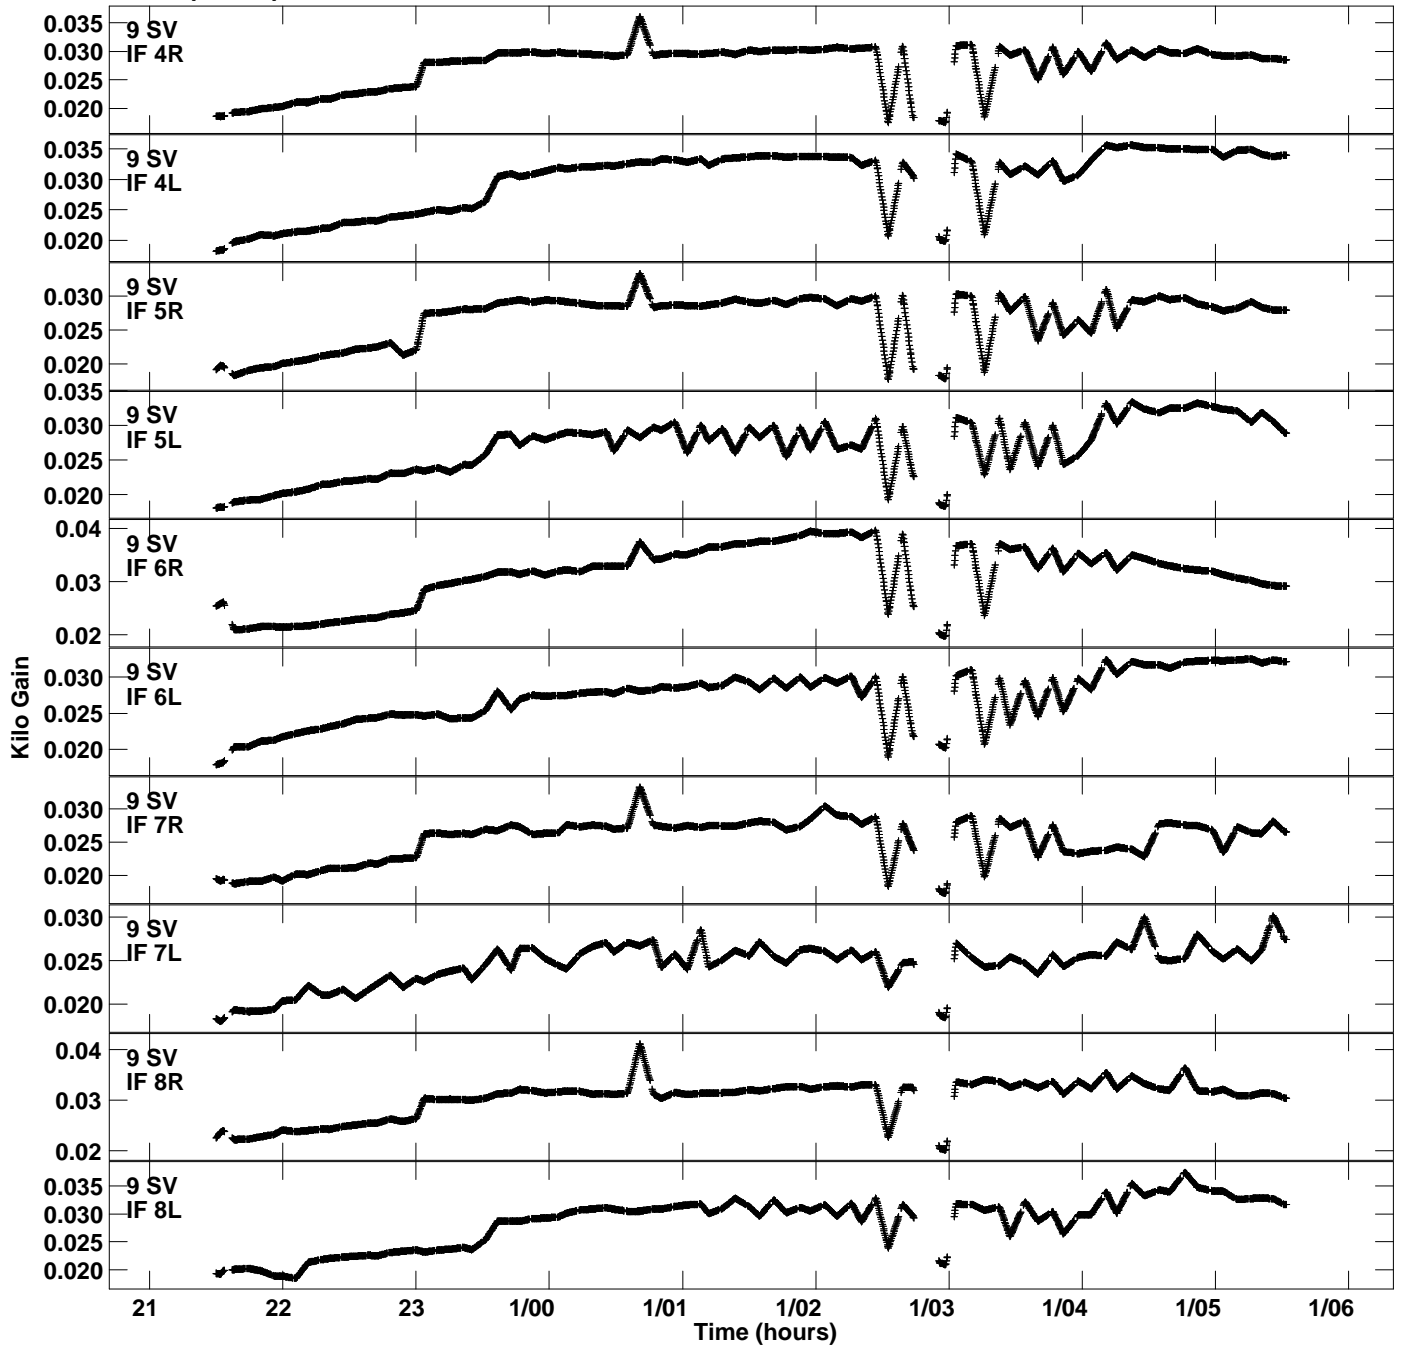

Plot file version 12 created 07-NOV-2018 10:59:29
Gain amp vs UTC time for EM128B.TMP.1
CL 4 Rpol & Lpol IF 1 - 8