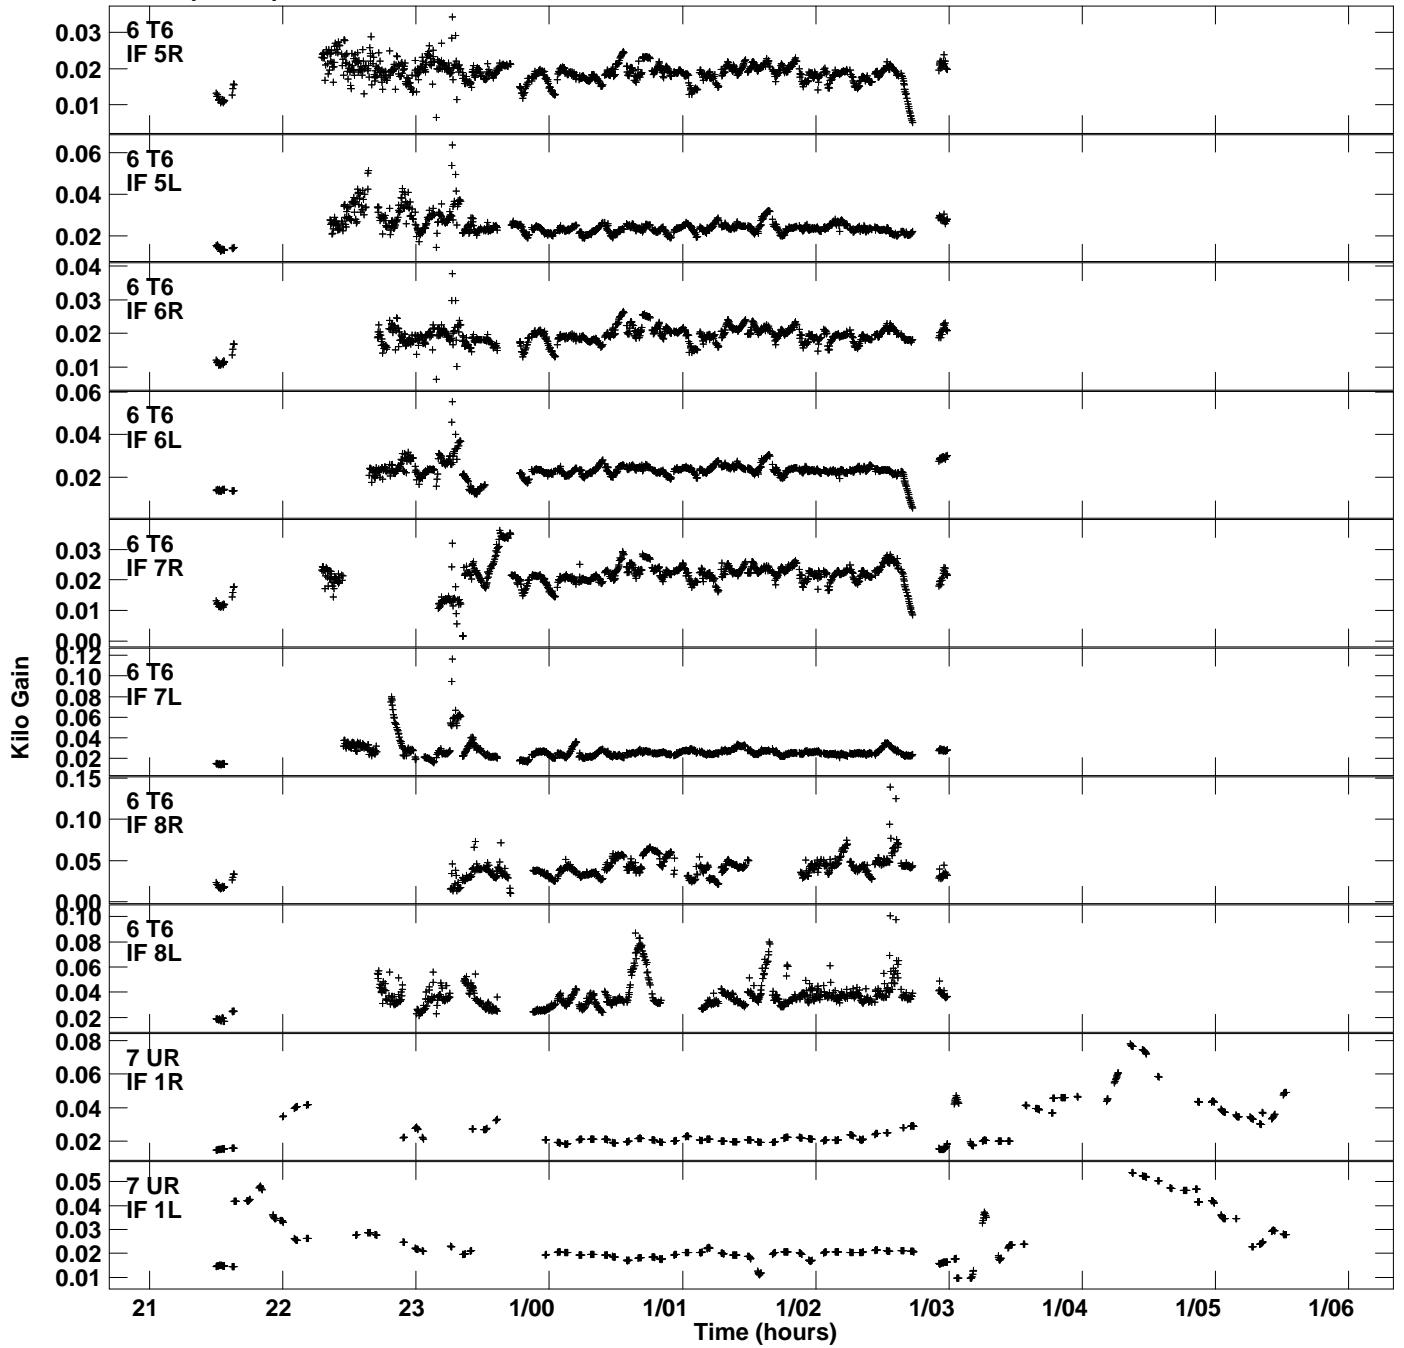

Plot file version 9 created 07-NOV-2018 10:59:29
Gain amp vs UTC time for EM128B.TMP.1
CL 4 Rpol & Lpol IF 1 - 8