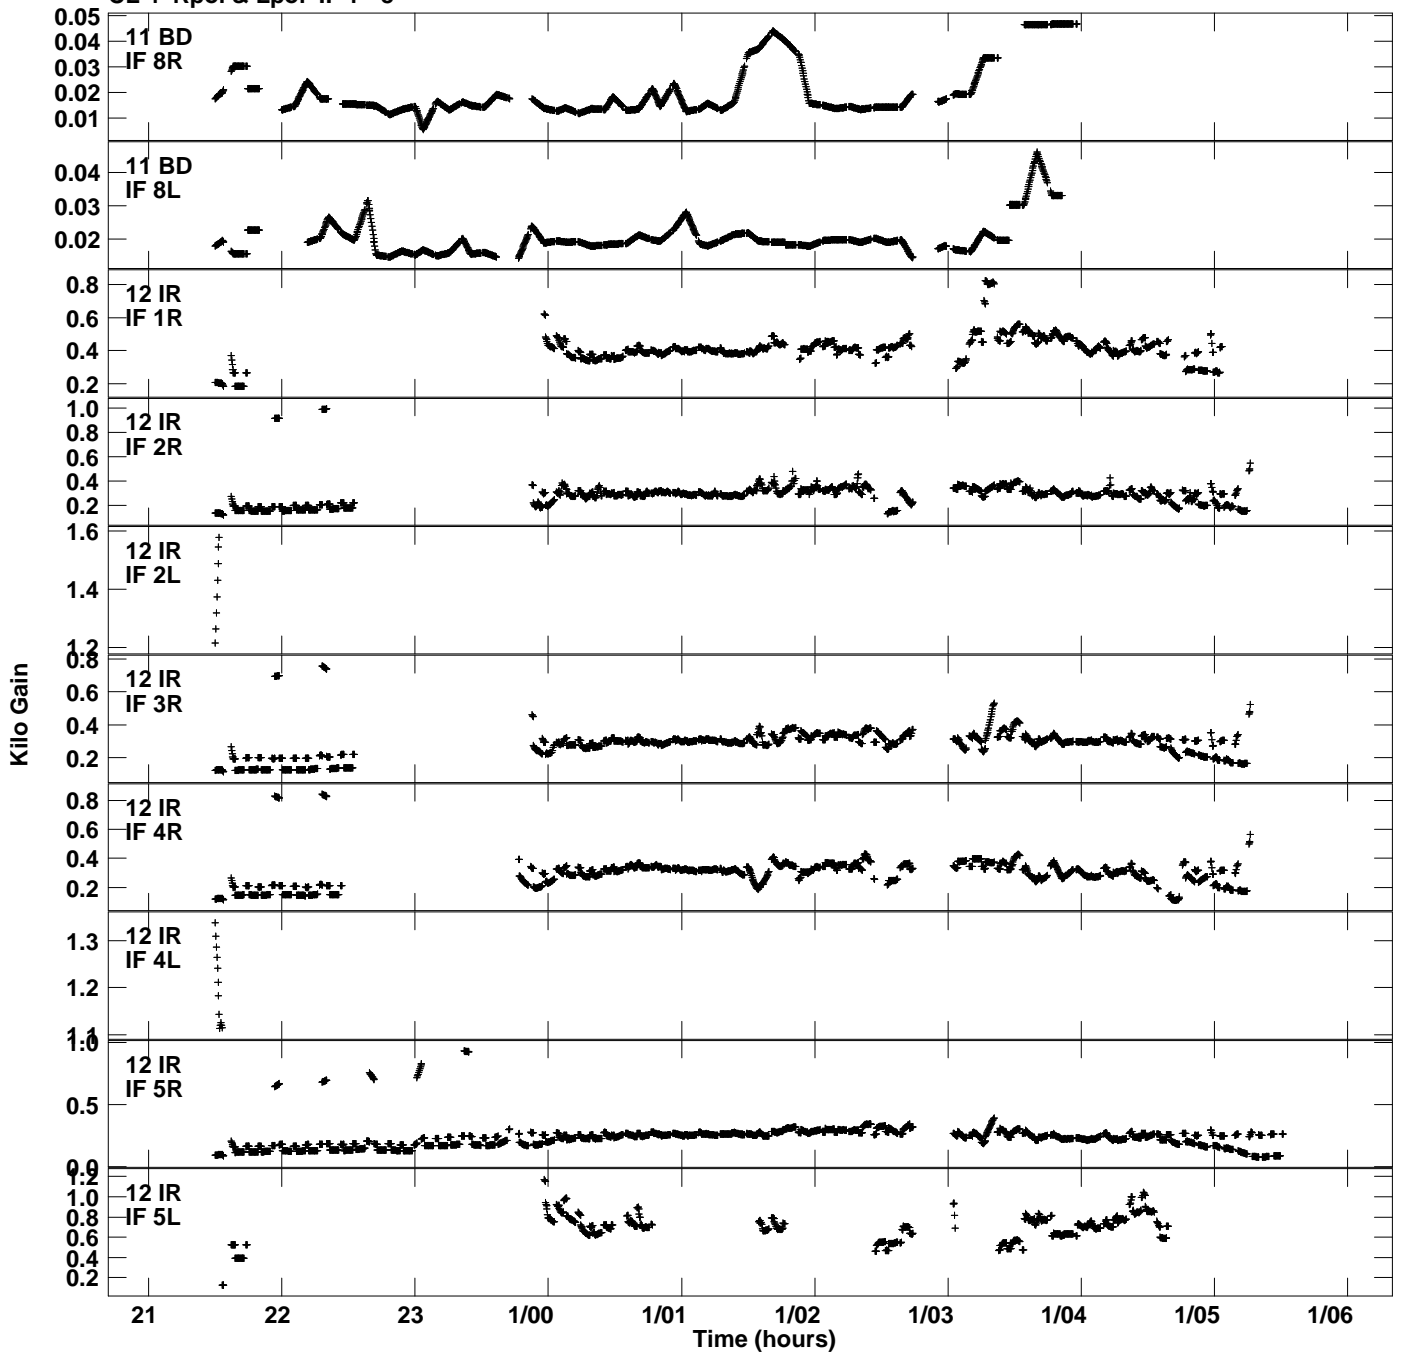

Plot file version 16 created 07-NOV-2018 10:59:29
Gain amp vs UTC time for EM128B.TMP.1
CL 4 Rpol & Lpol IF 1 - 8