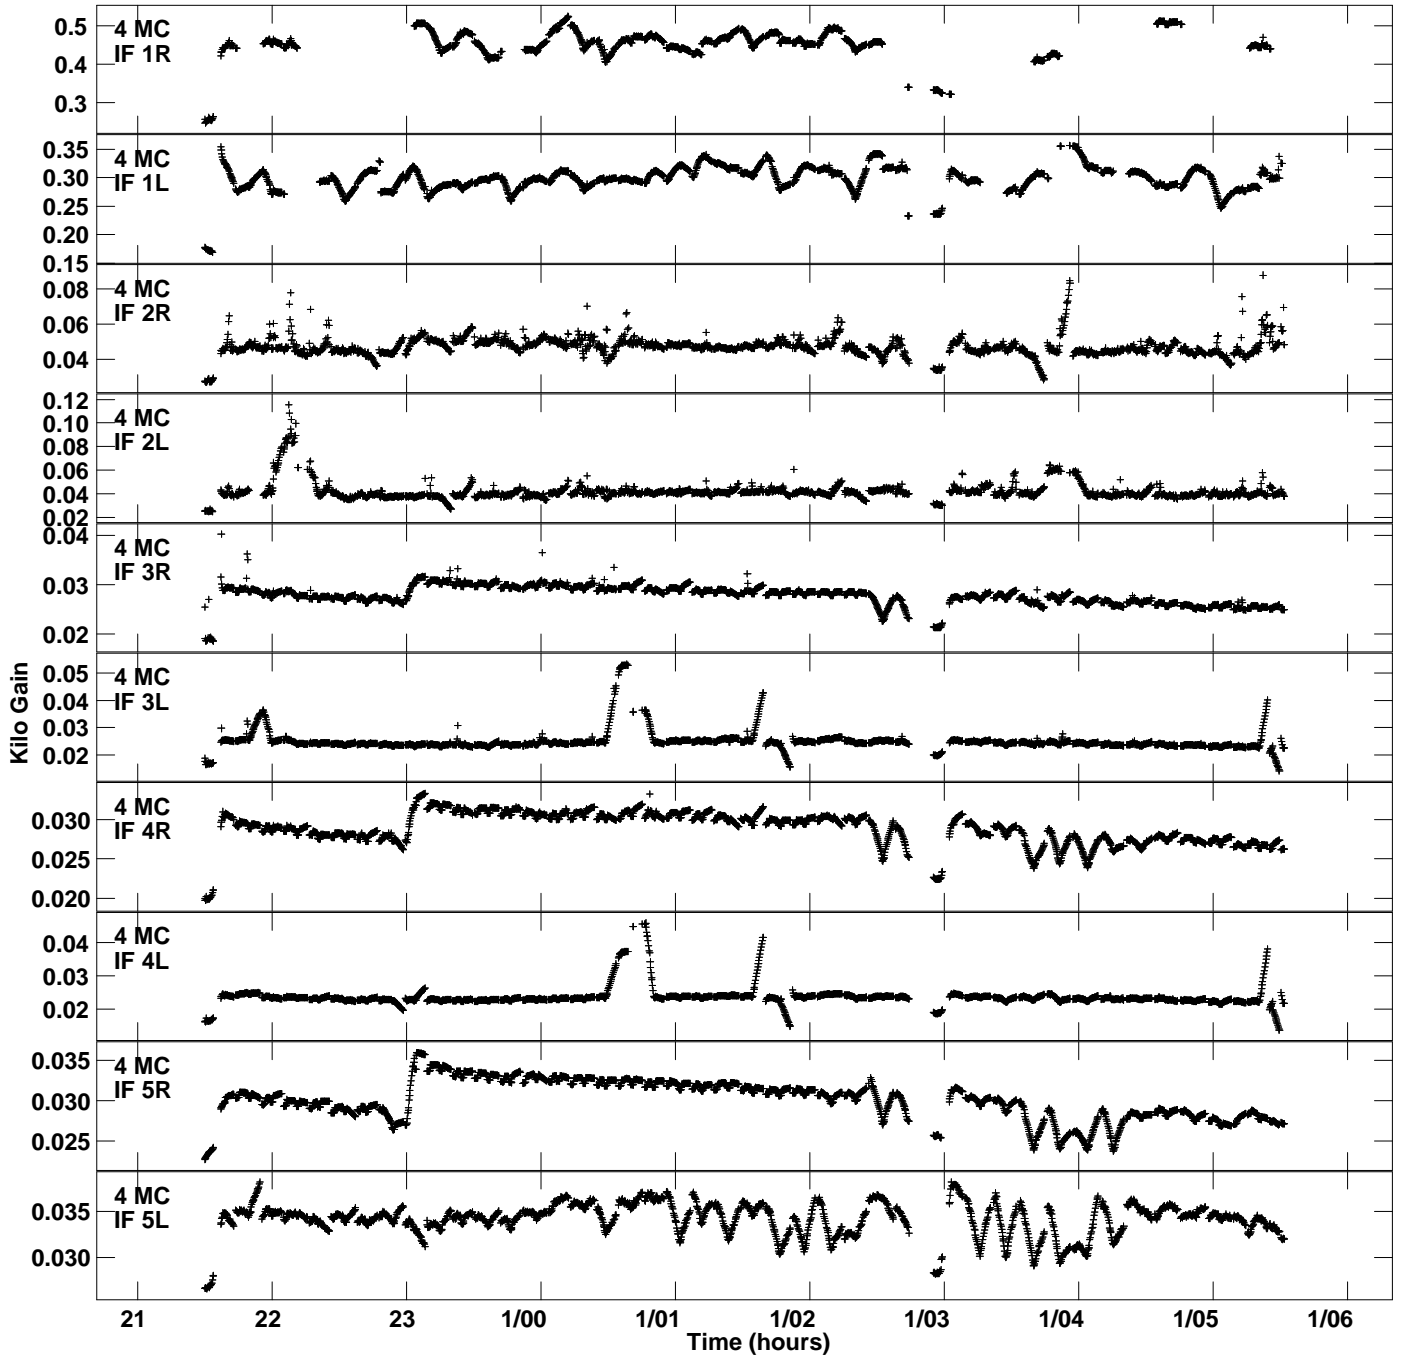

Plot file version 5 created 07-NOV-2018 10:59:29
Gain amp vs UTC time for EM128B.TMP.1
CL 4 Rpol & Lpol IF 1 - 8