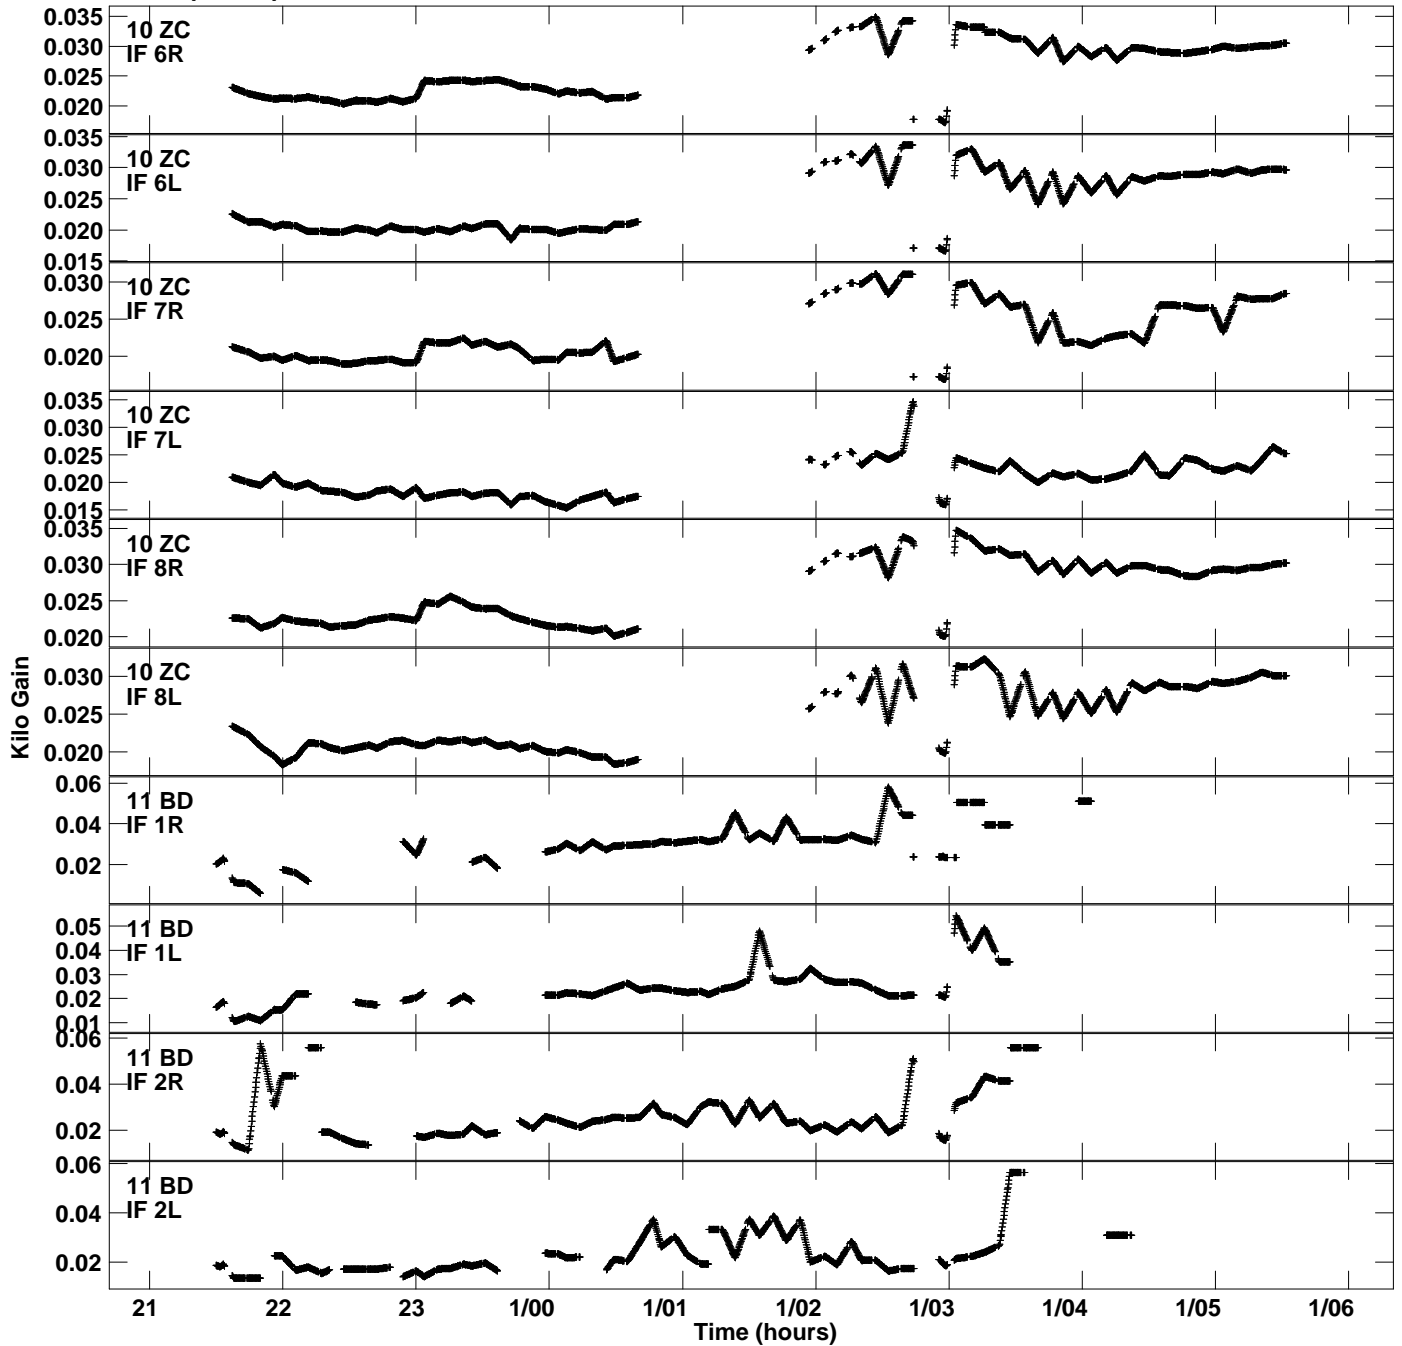

Plot file version 14 created 07-NOV-2018 10:59:29
Gain amp vs UTC time for EM128B.TMP.1
CL 4 Rpol & Lpol IF 1 - 8