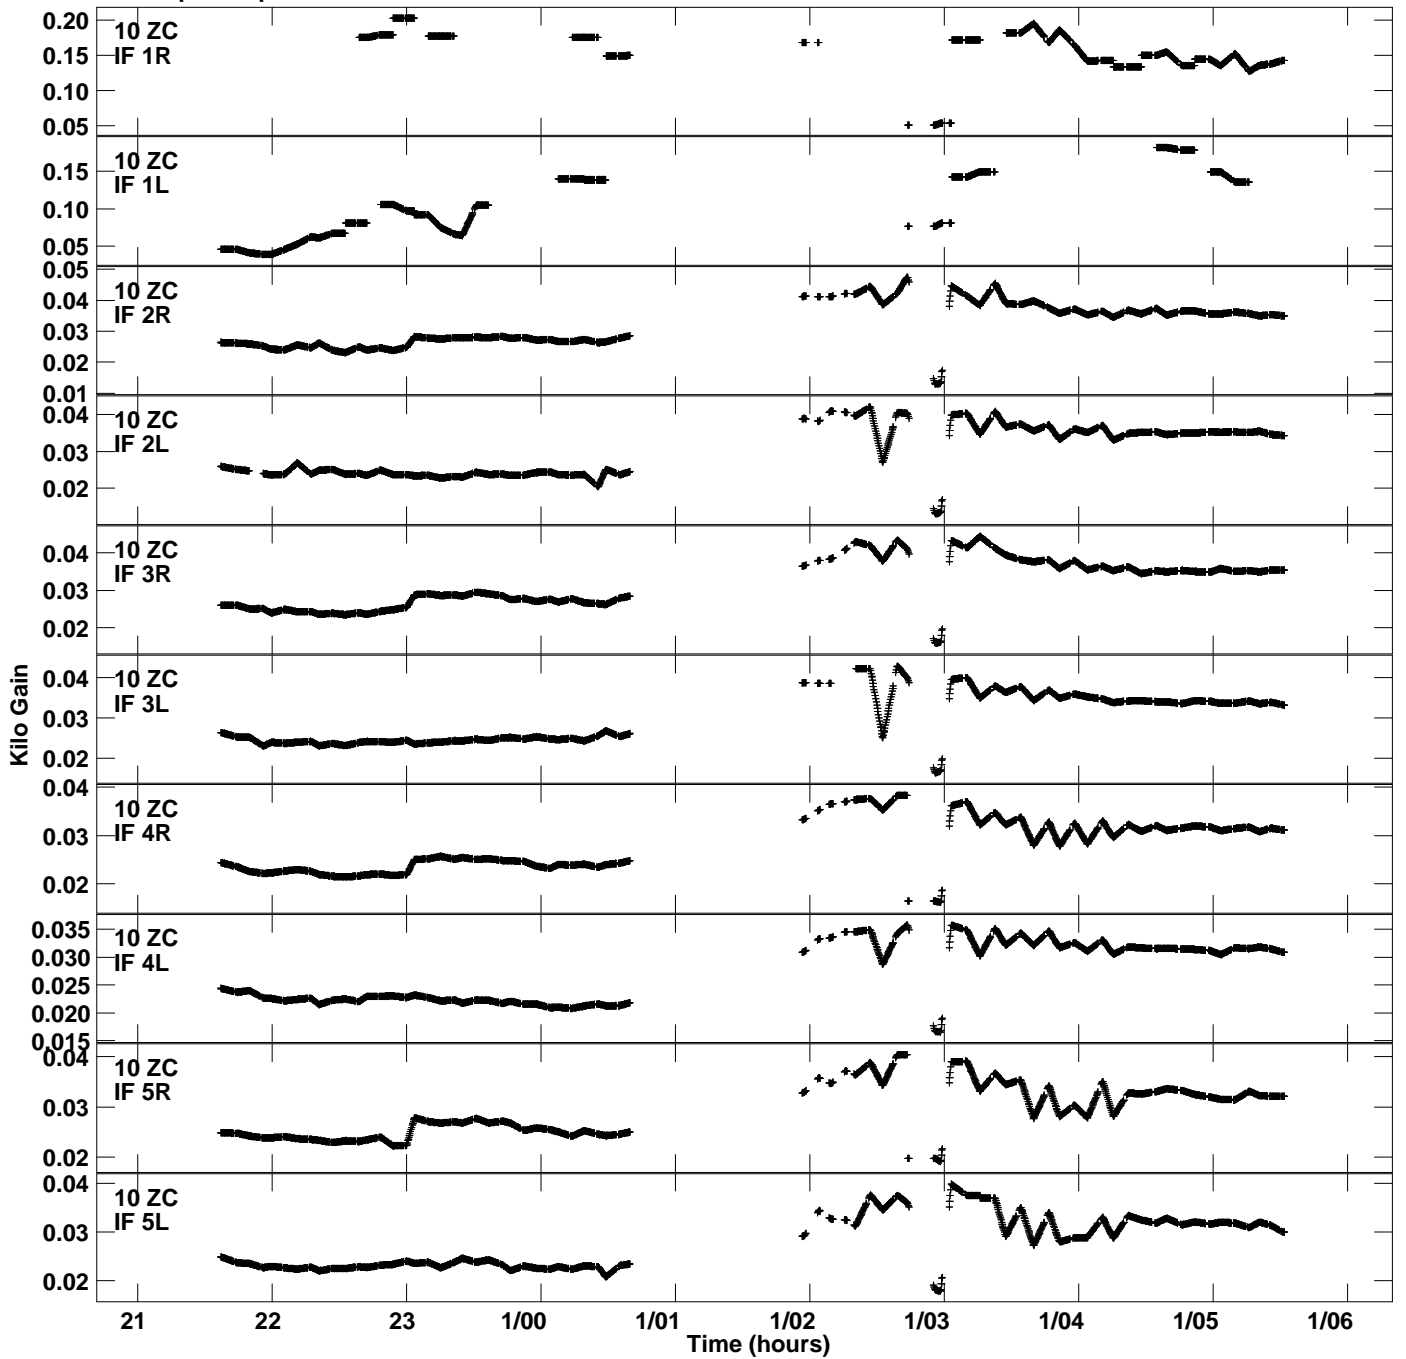

Plot file version 13 created 07-NOV-2018 10:59:29
Gain amp vs UTC time for EM128B.TMP.1
CL 4 Rpol & Lpol IF 1 - 8