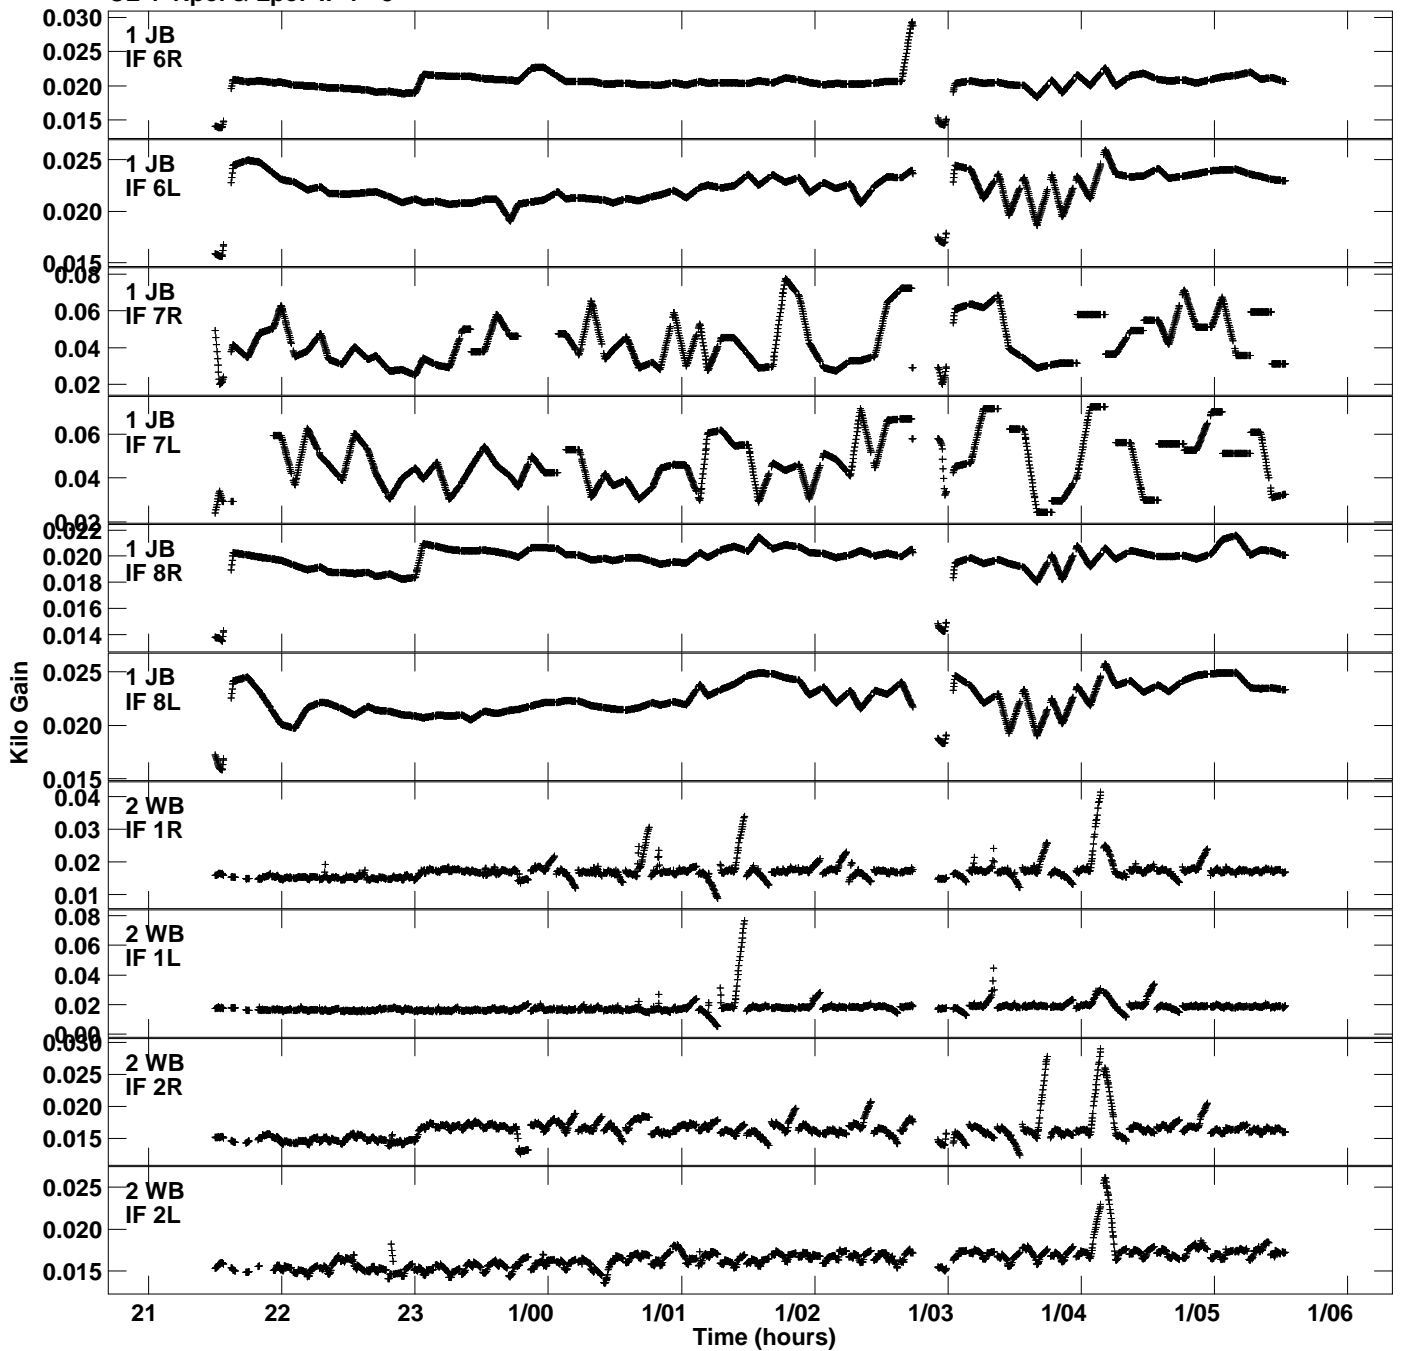

Plot file version 1 created 07-NOV-2018 10:59:29  
Gain amp vs UTC time for EM128B.TMP.1  
CL 4 Rpol & Lpol IF 1 - 8

Plot file version 2 created 07-NOV-2018 10:59:29  
Gain amp vs UTC time for EM128B.TMP.1  
CL 4 Rpol & Lpol IF 1 - 8