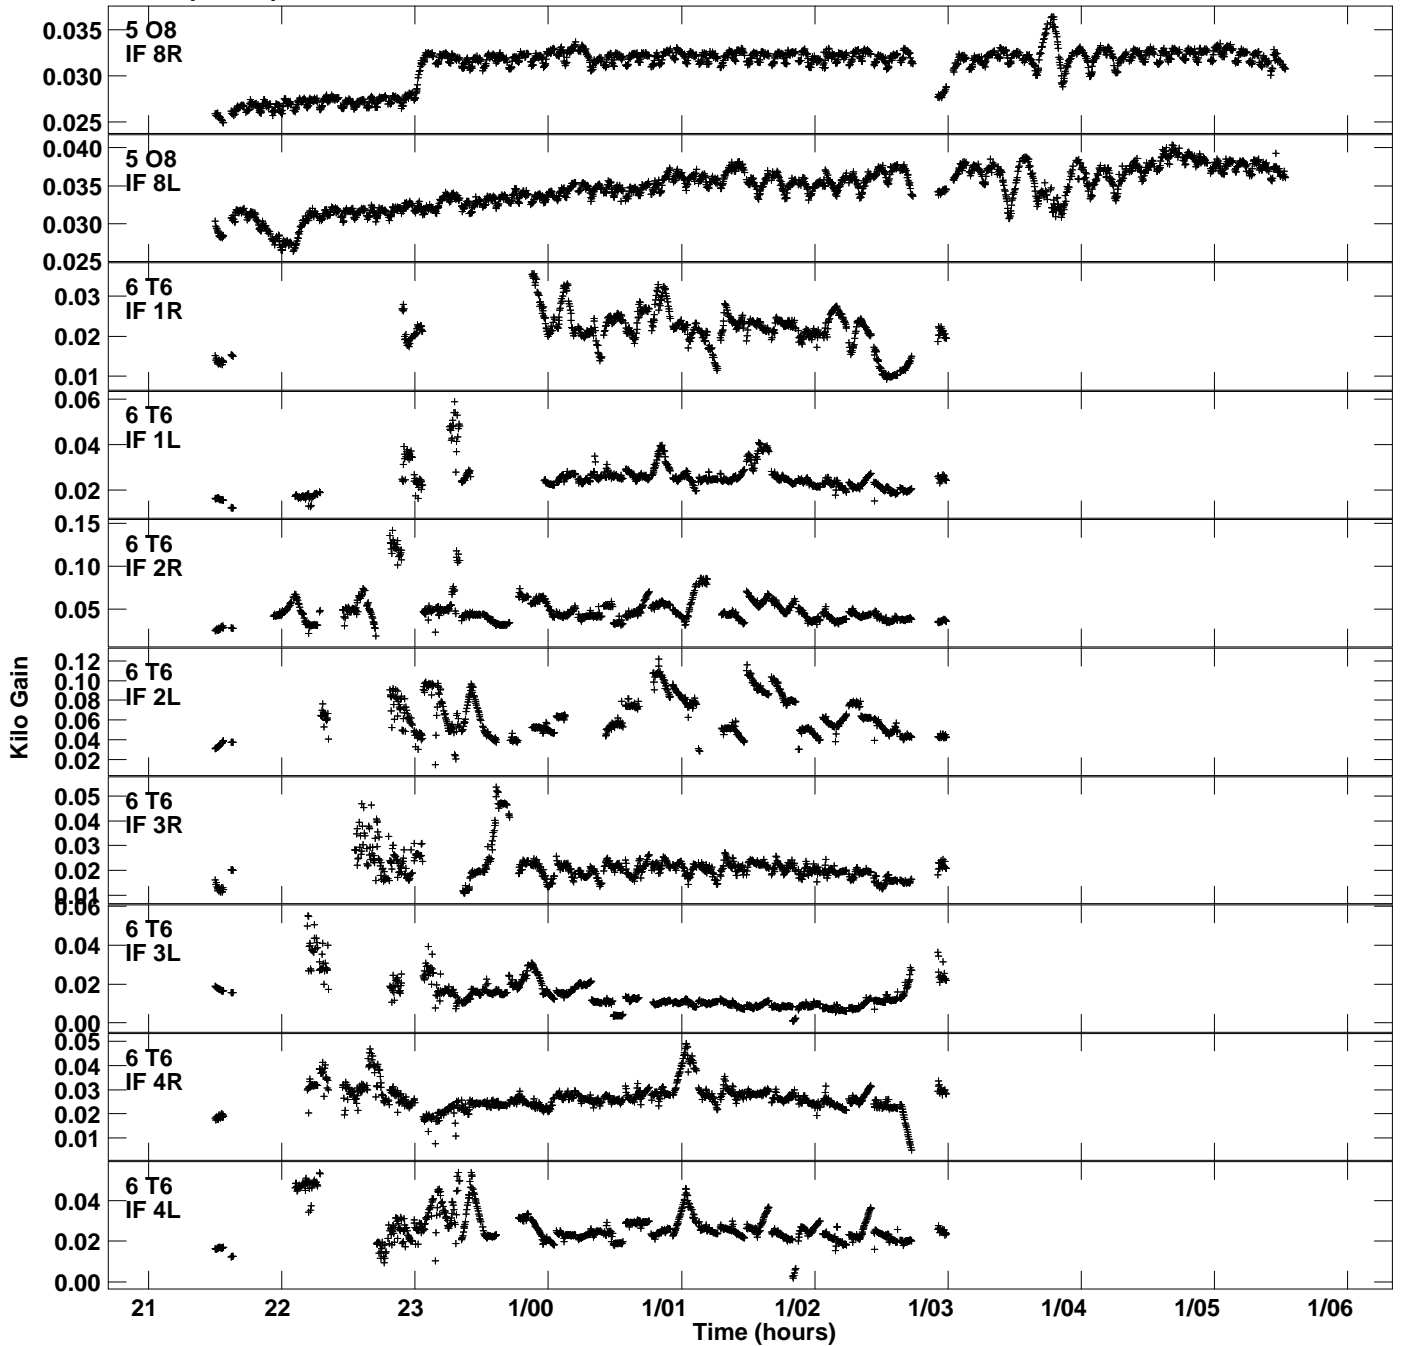

Plot file version 8 created 07-NOV-2018 10:59:29
Gain amp vs UTC time for EM128B.TMP.1
CL 4 Rpol & Lpol IF 1 - 8