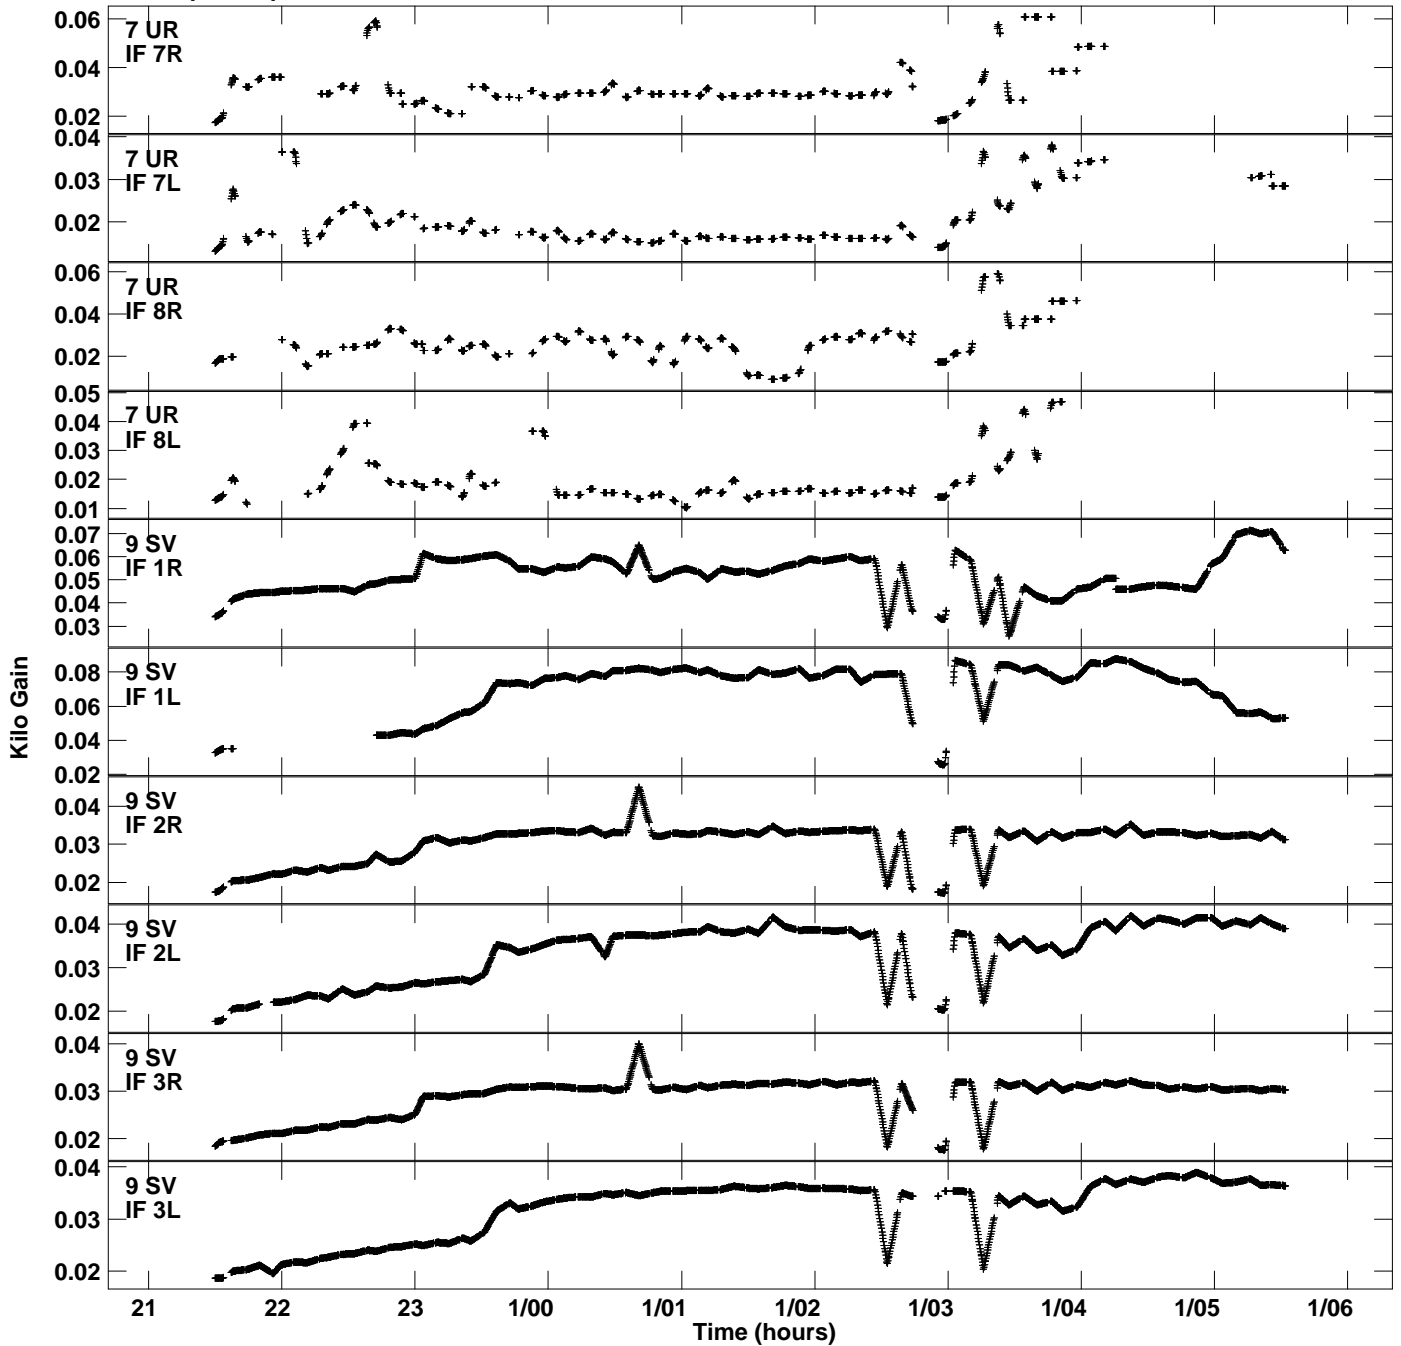

Plot file version 11 created 07-NOV-2018 10:59:29
Gain amp vs UTC time for EM128B.TMP.1
CL 4 Rpol & Lpol IF 1 - 8