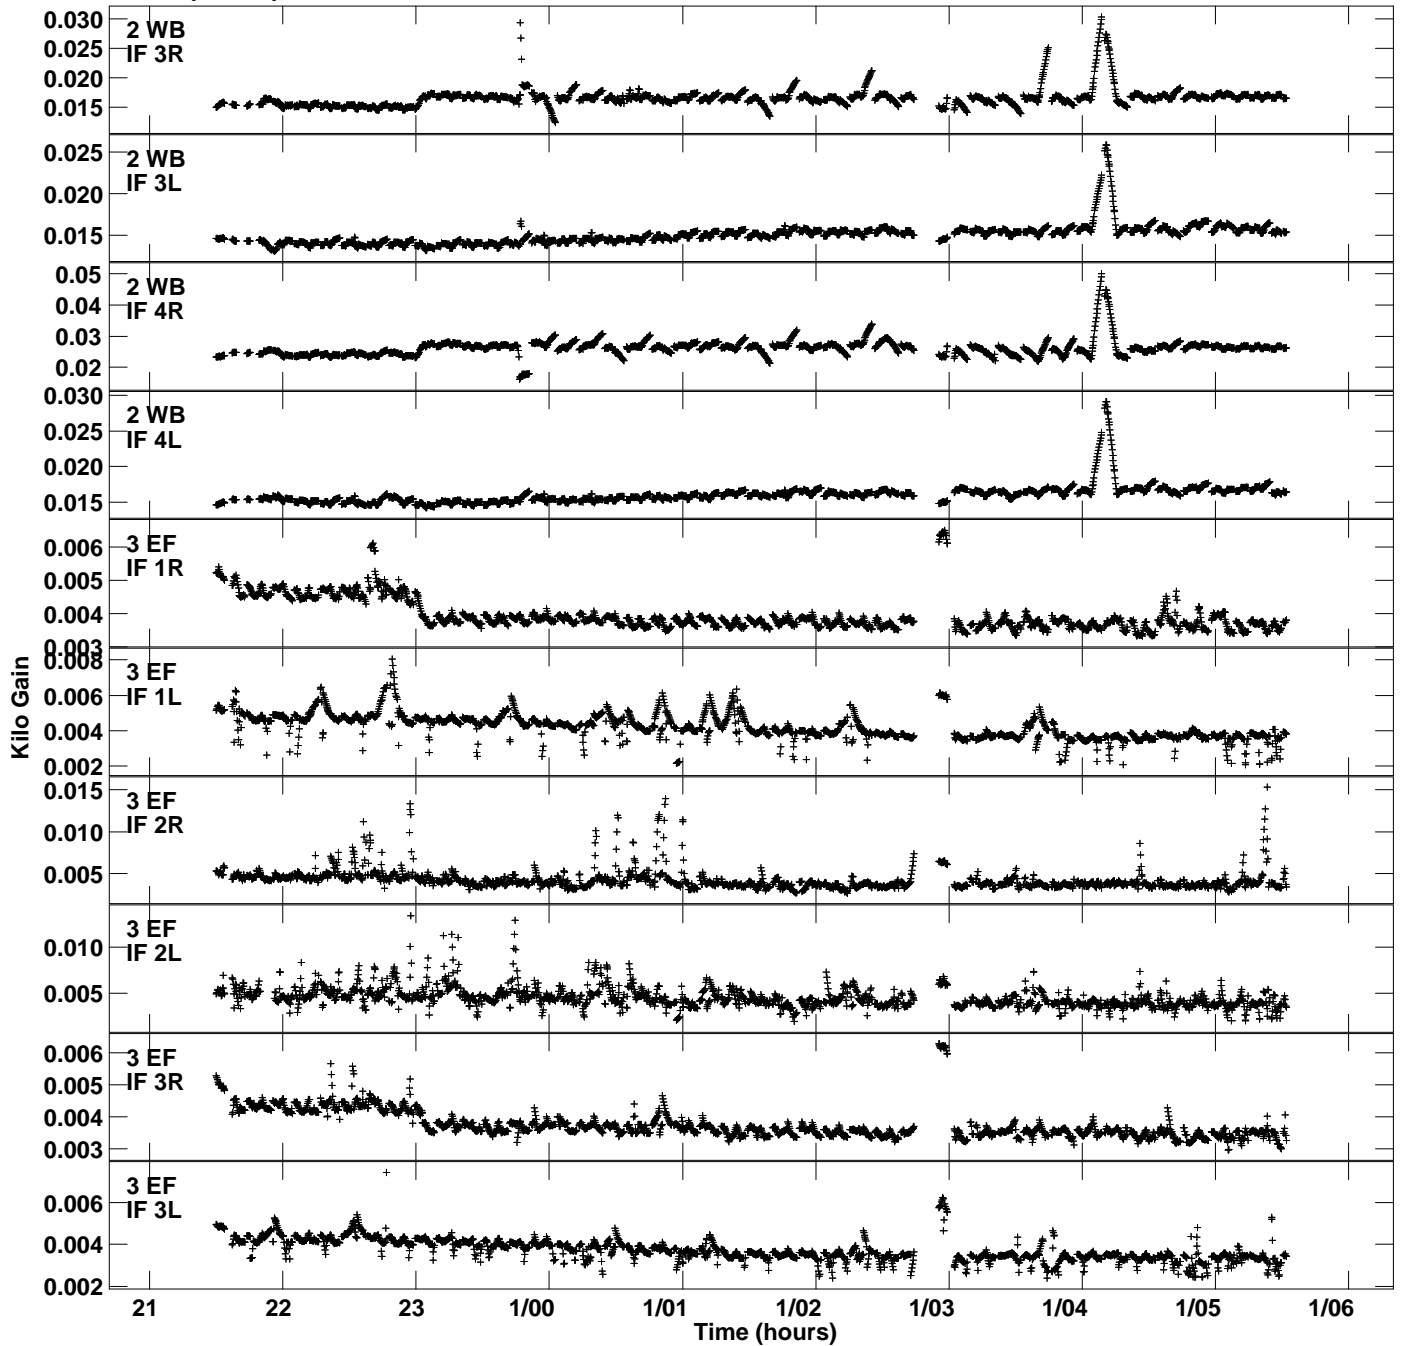

Plot file version 3 created 07-NOV-2018 10:59:29
Gain amp vs UTC time for EM128B.TMP.1
CL 4 Rpol & Lpol IF 1 - 8