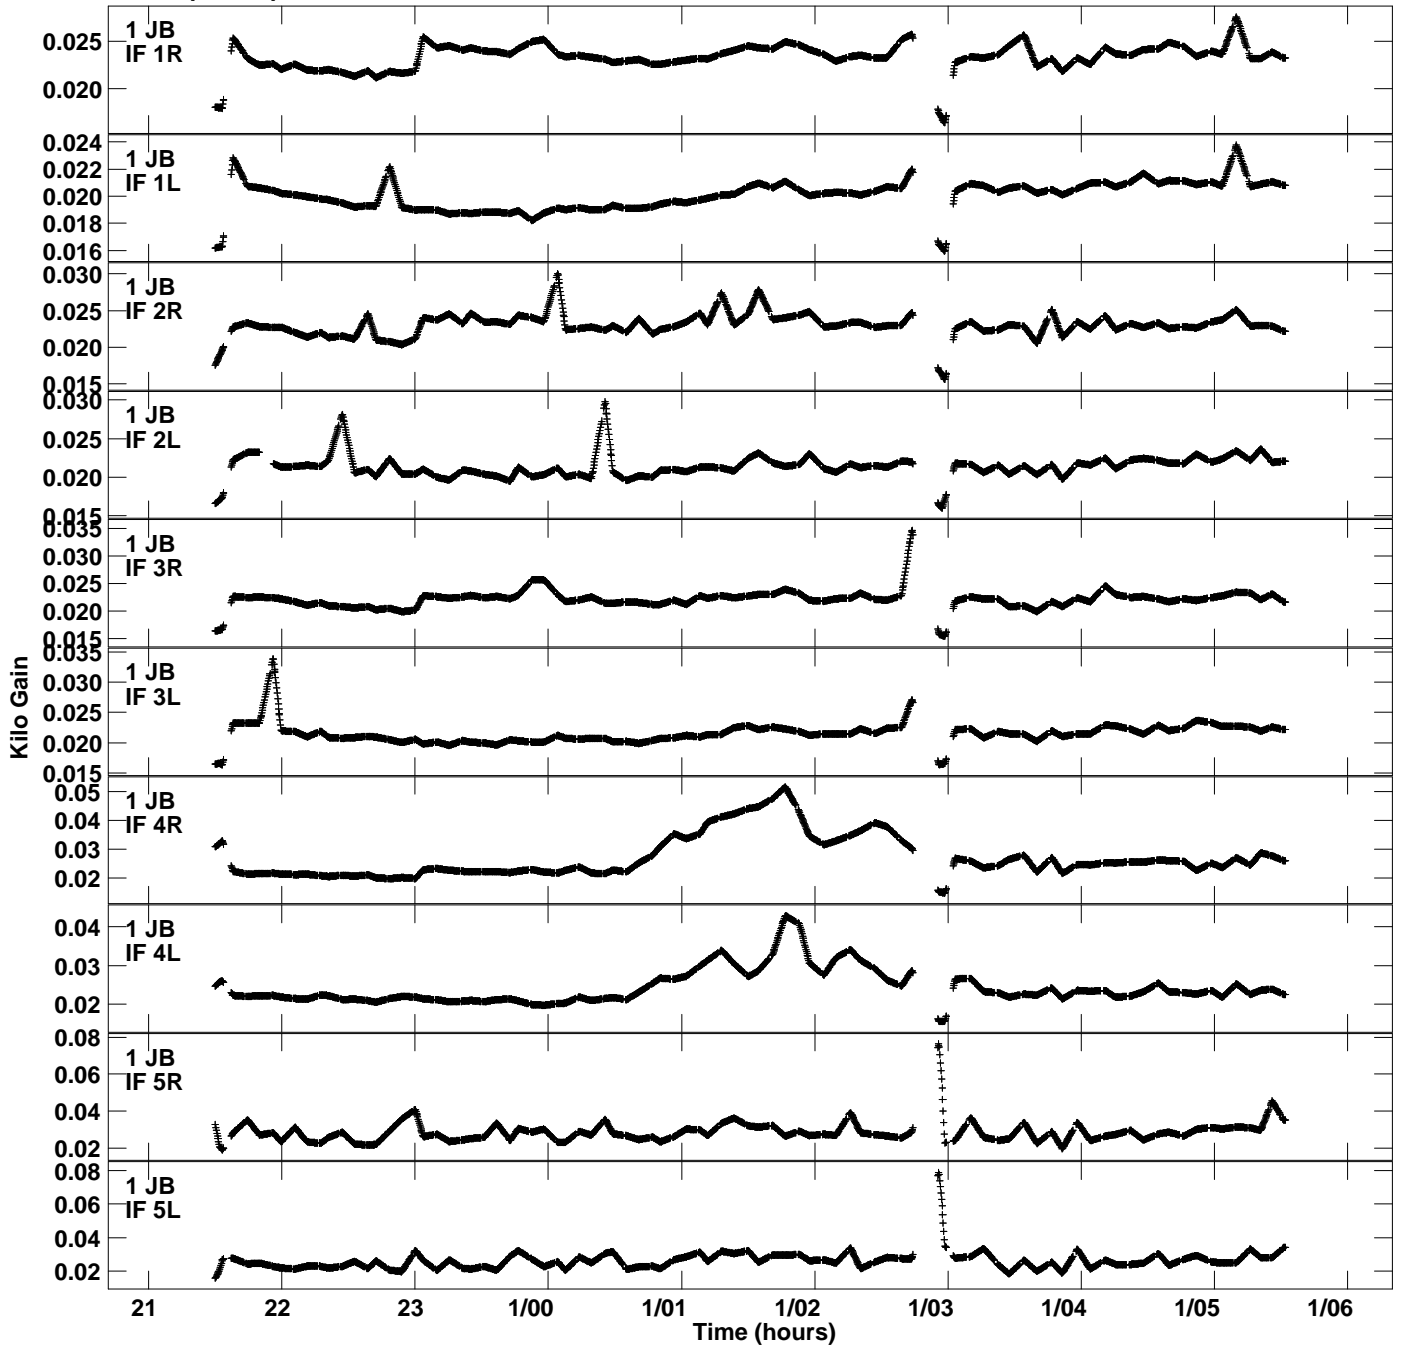

Plot file version 1 created 07-NOV-2018 10:59:29  
Gain amp vs UTC time for EM128B.TMP.1  
CL 4 Rpol & Lpol IF 1 - 8

Plot file version 2 created 07-NOV-2018 10:59:29  
Gain amp vs UTC time for EM128B.TMP.1  
CL 4 Rpol & Lpol IF 1 - 8