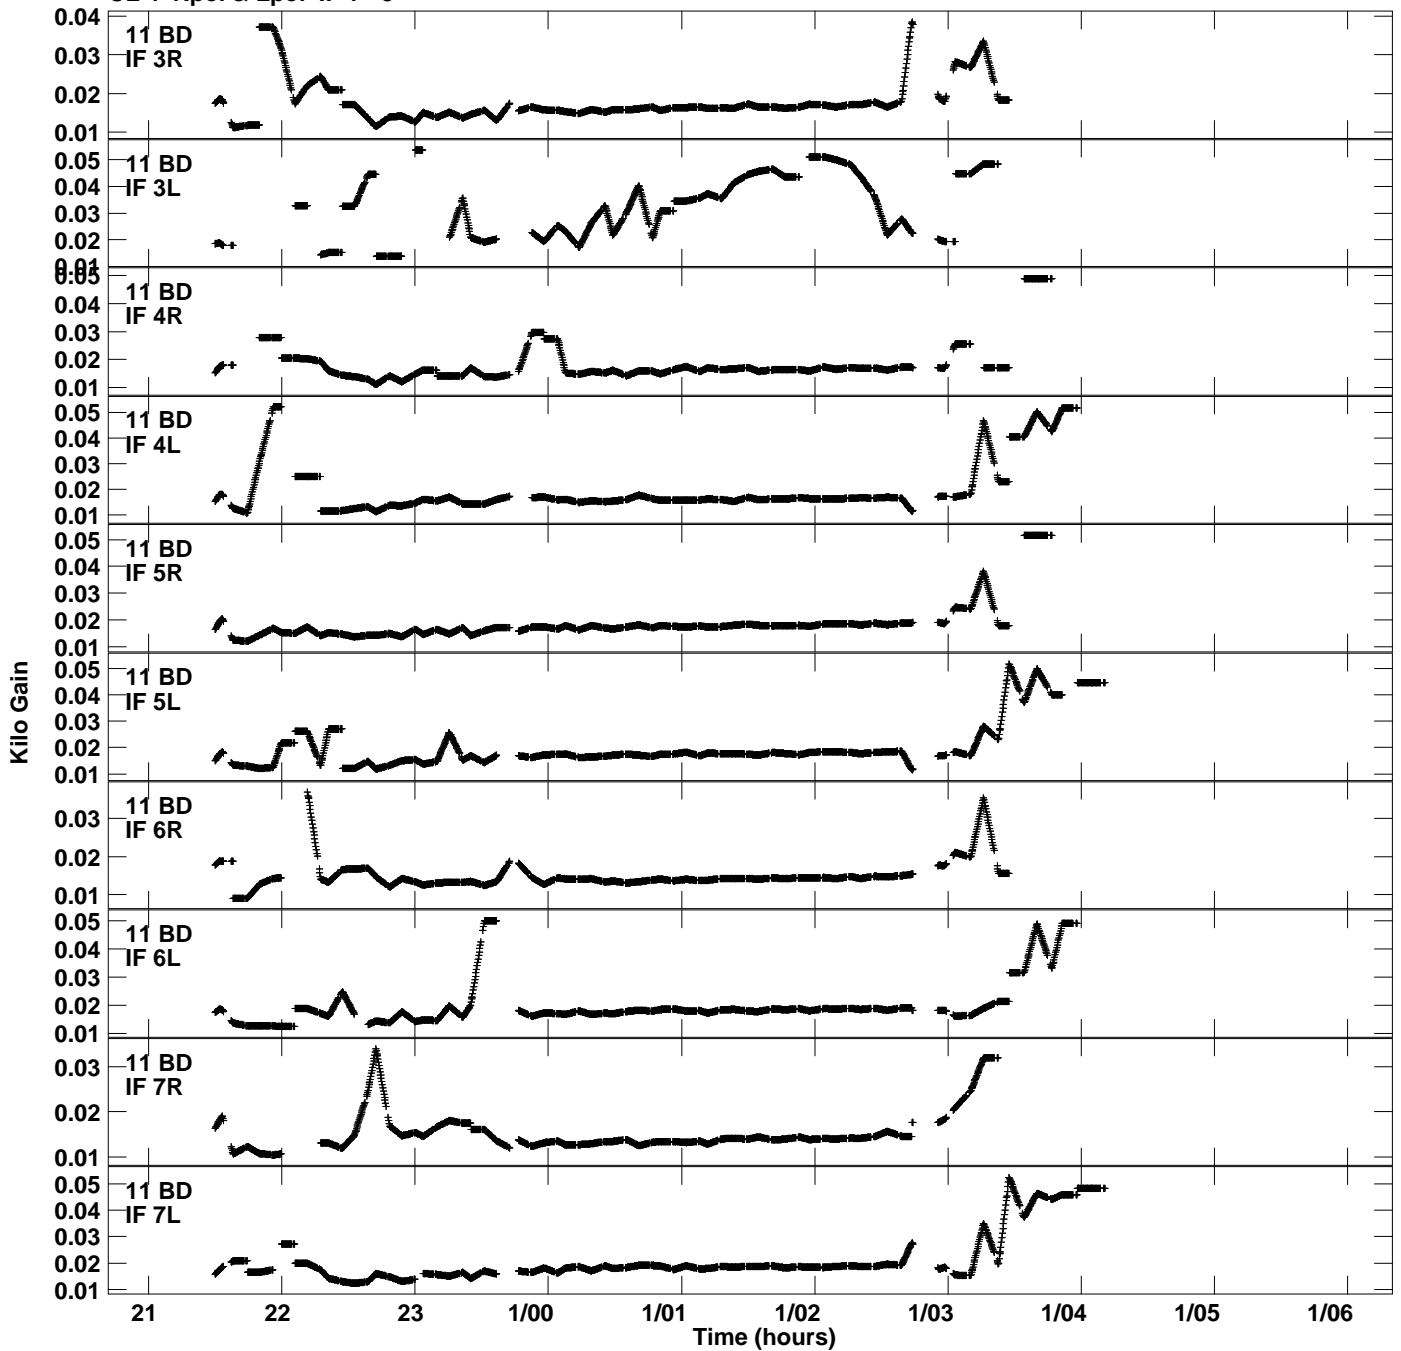

Plot file version 15 created 07-NOV-2018 10:59:29
Gain amp vs UTC time for EM128B.TMP.1
CL 4 Rpol & Lpol IF 1 - 8