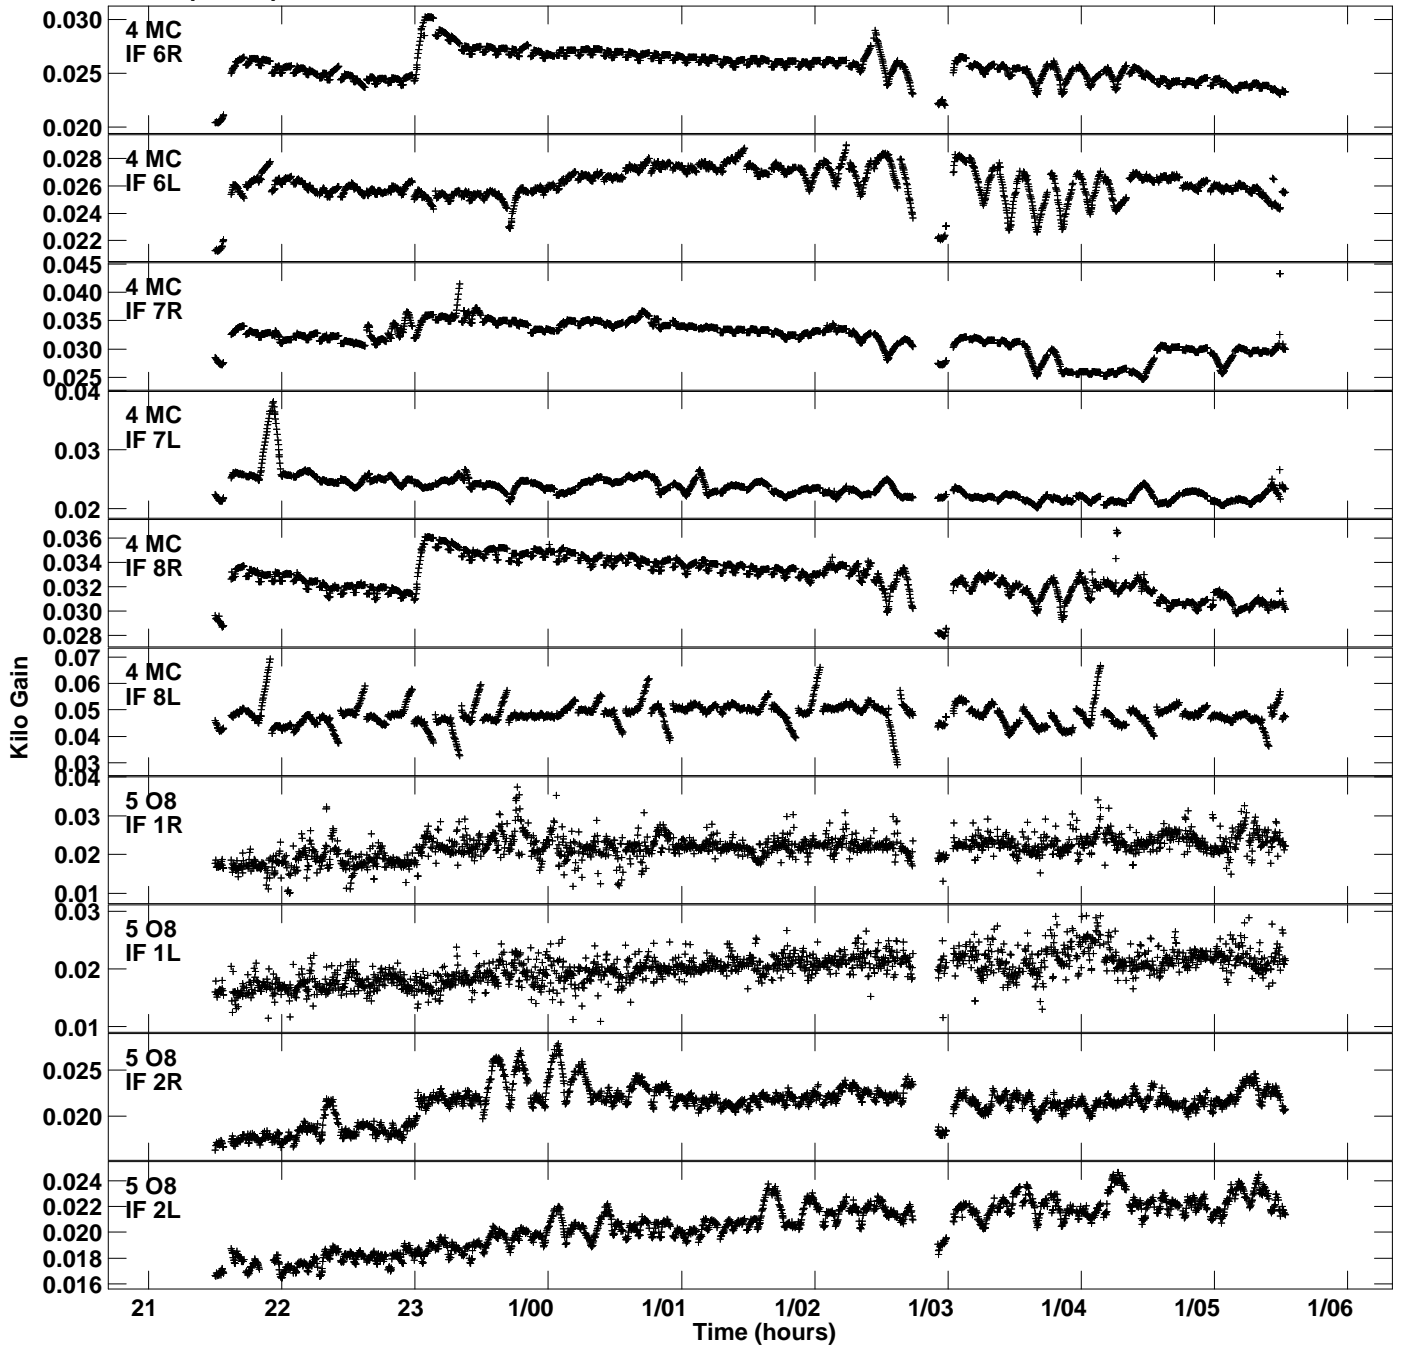

Plot file version 6 created 07-NOV-2018 10:59:29
Gain amp vs UTC time for EM128B.TMP.1
CL 4 Rpol & Lpol IF 1 - 8