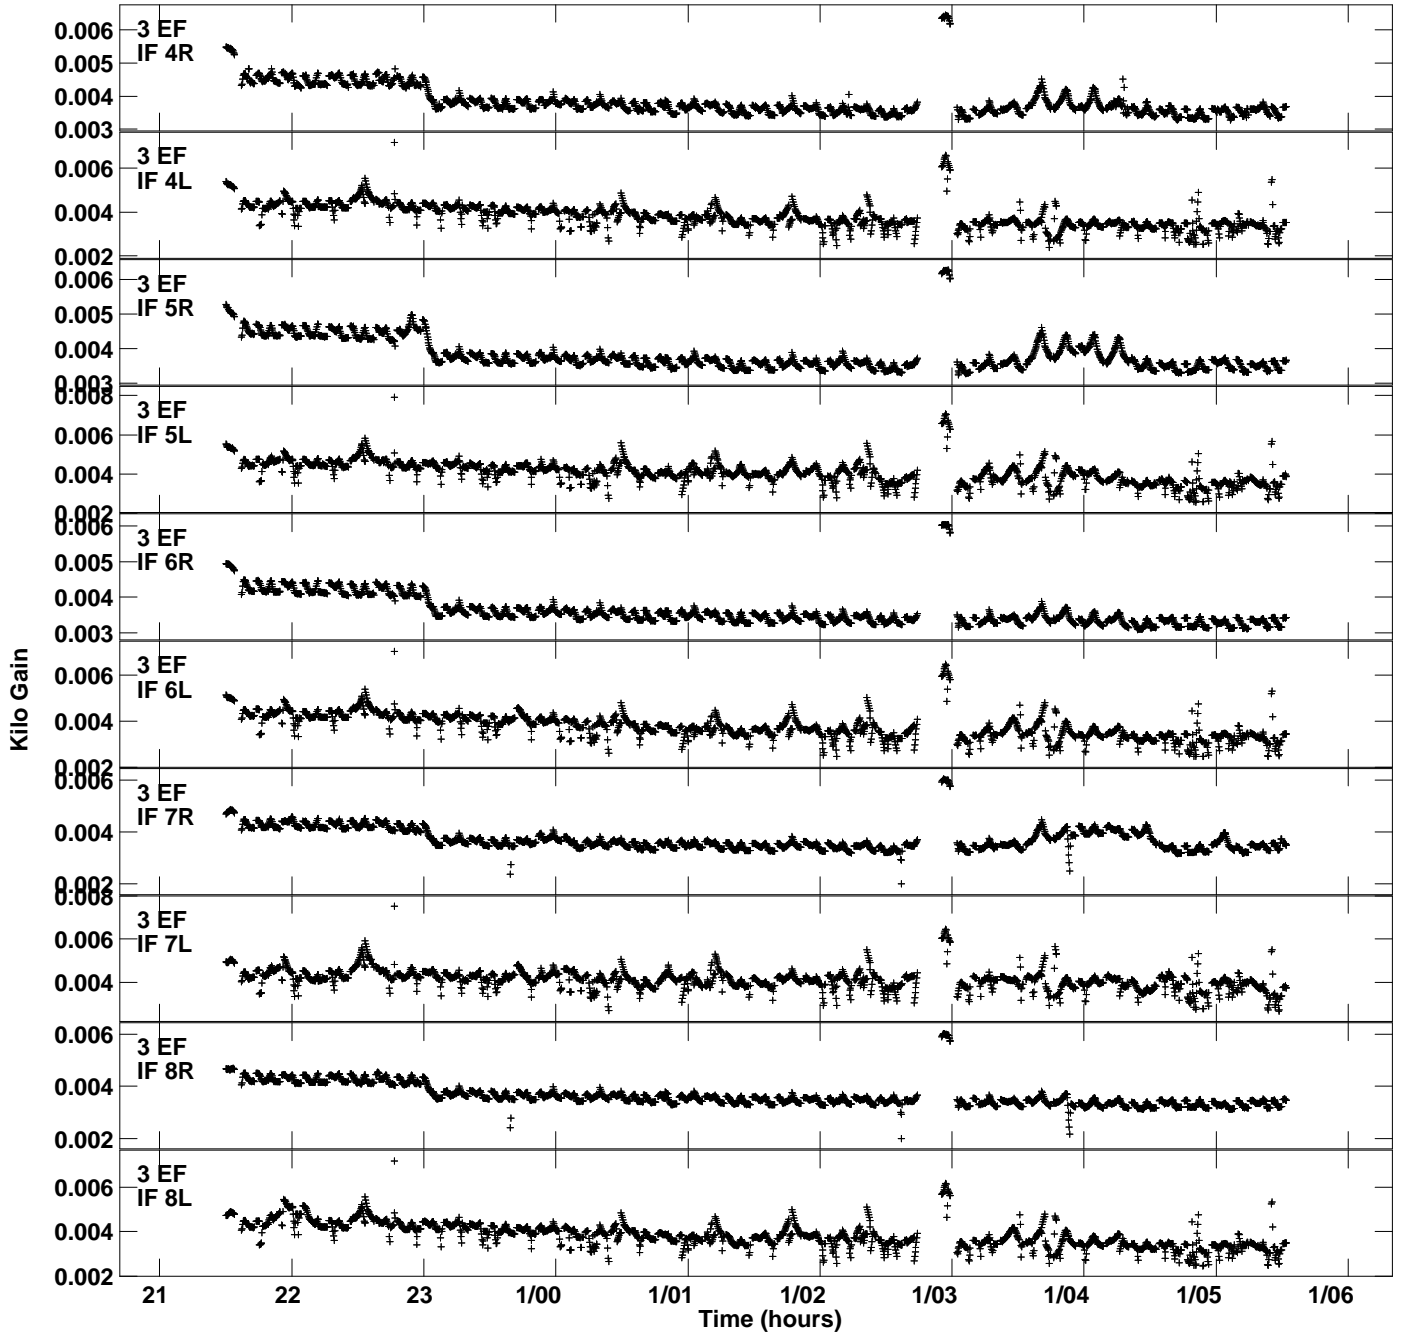

Plot file version 4 created 07-NOV-2018 10:59:29
Gain amp vs UTC time for EM128B.TMP.1
CL 4 Rpol & Lpol IF 1 - 8