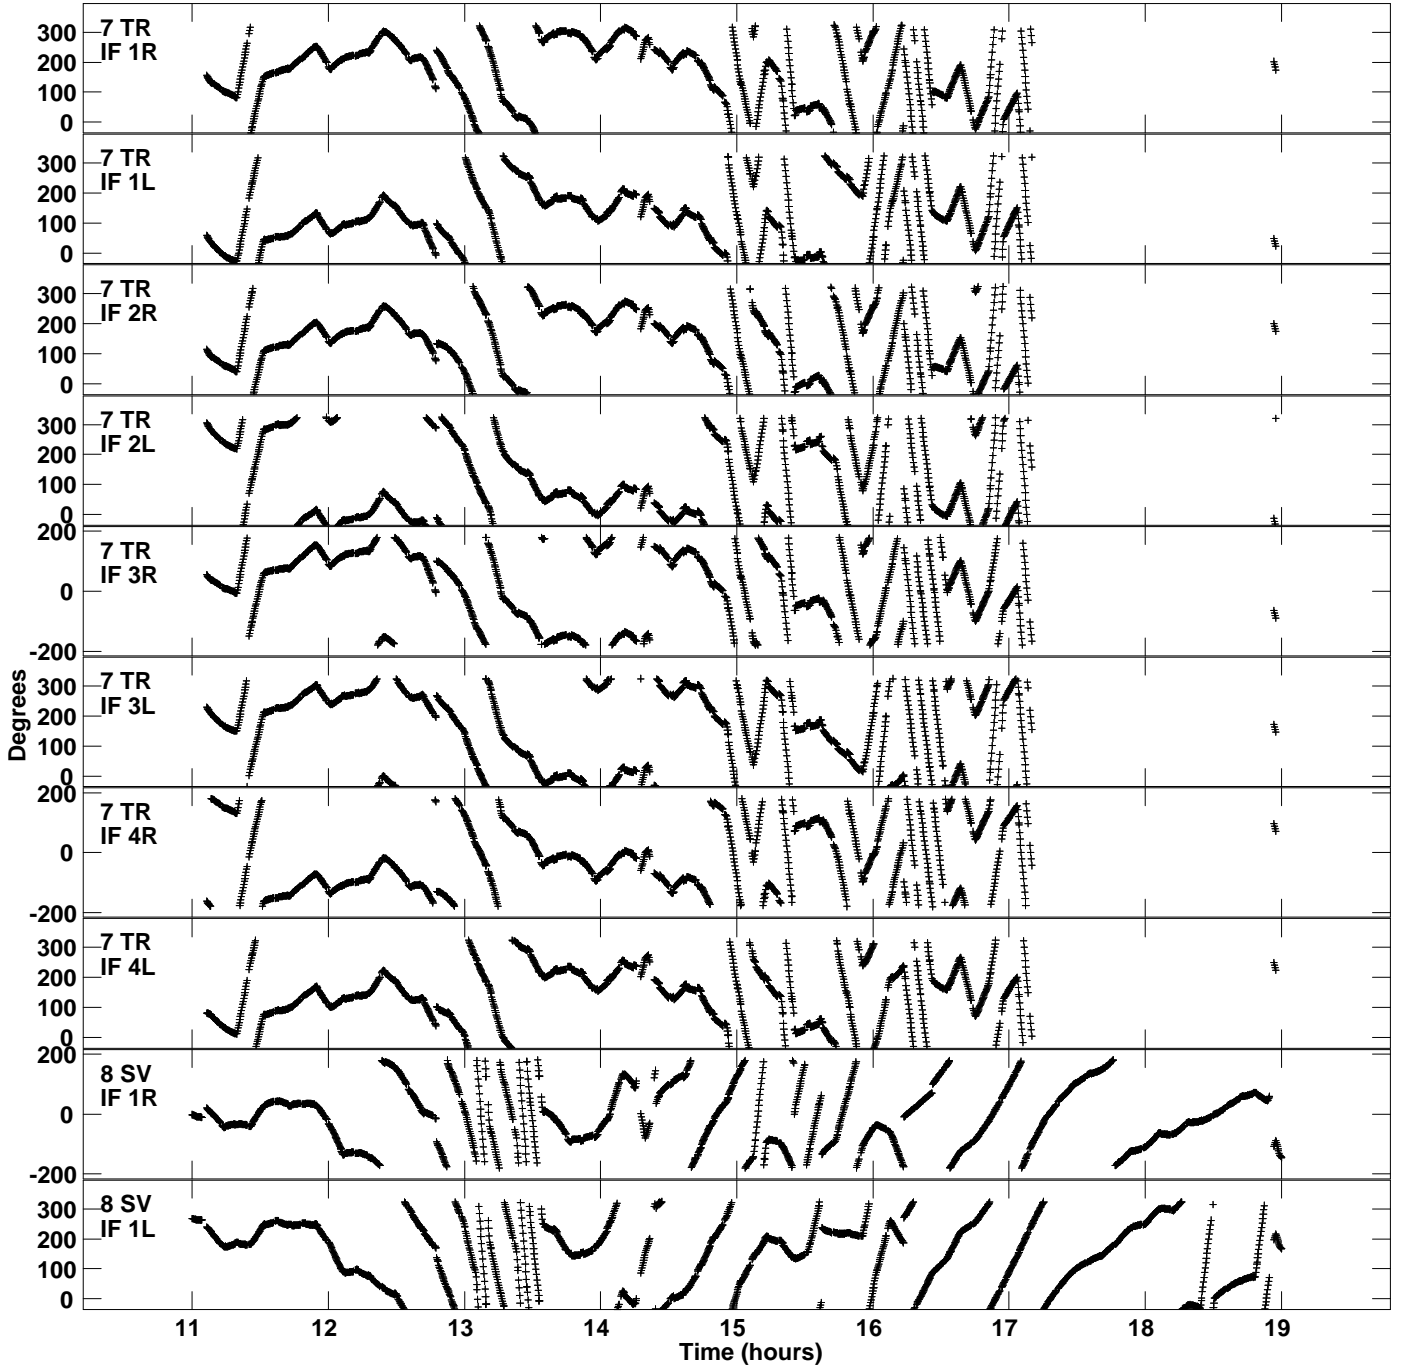

Plot file version 7 created 08-NOV-2018 10:09:45  
Gain phs vs UTC time for EM128C.UVDATA.1  
CL 3 Rpol & Lpol IF 1 - 8

Plot file version 8 created 08-NOV-2018 10:09:45  
Gain phs vs UTC time for EM128C.UVDATA.1  
CL 3 Rpol & Lpol IF 1 - 8

Plot file version 9 created 08-NOV-2018 10:09:45  
Gain phs vs UTC time for EM128C.UVDATA.1  
CL 3 Rpol & Lpol IF 1 - 8

Plot file version 10 created 08-NOV-2018 10:09:45  
Gain phs vs UTC time for EM128C.UVDATA.1  
CL 3 Rpol & Lpol IF 1 - 8