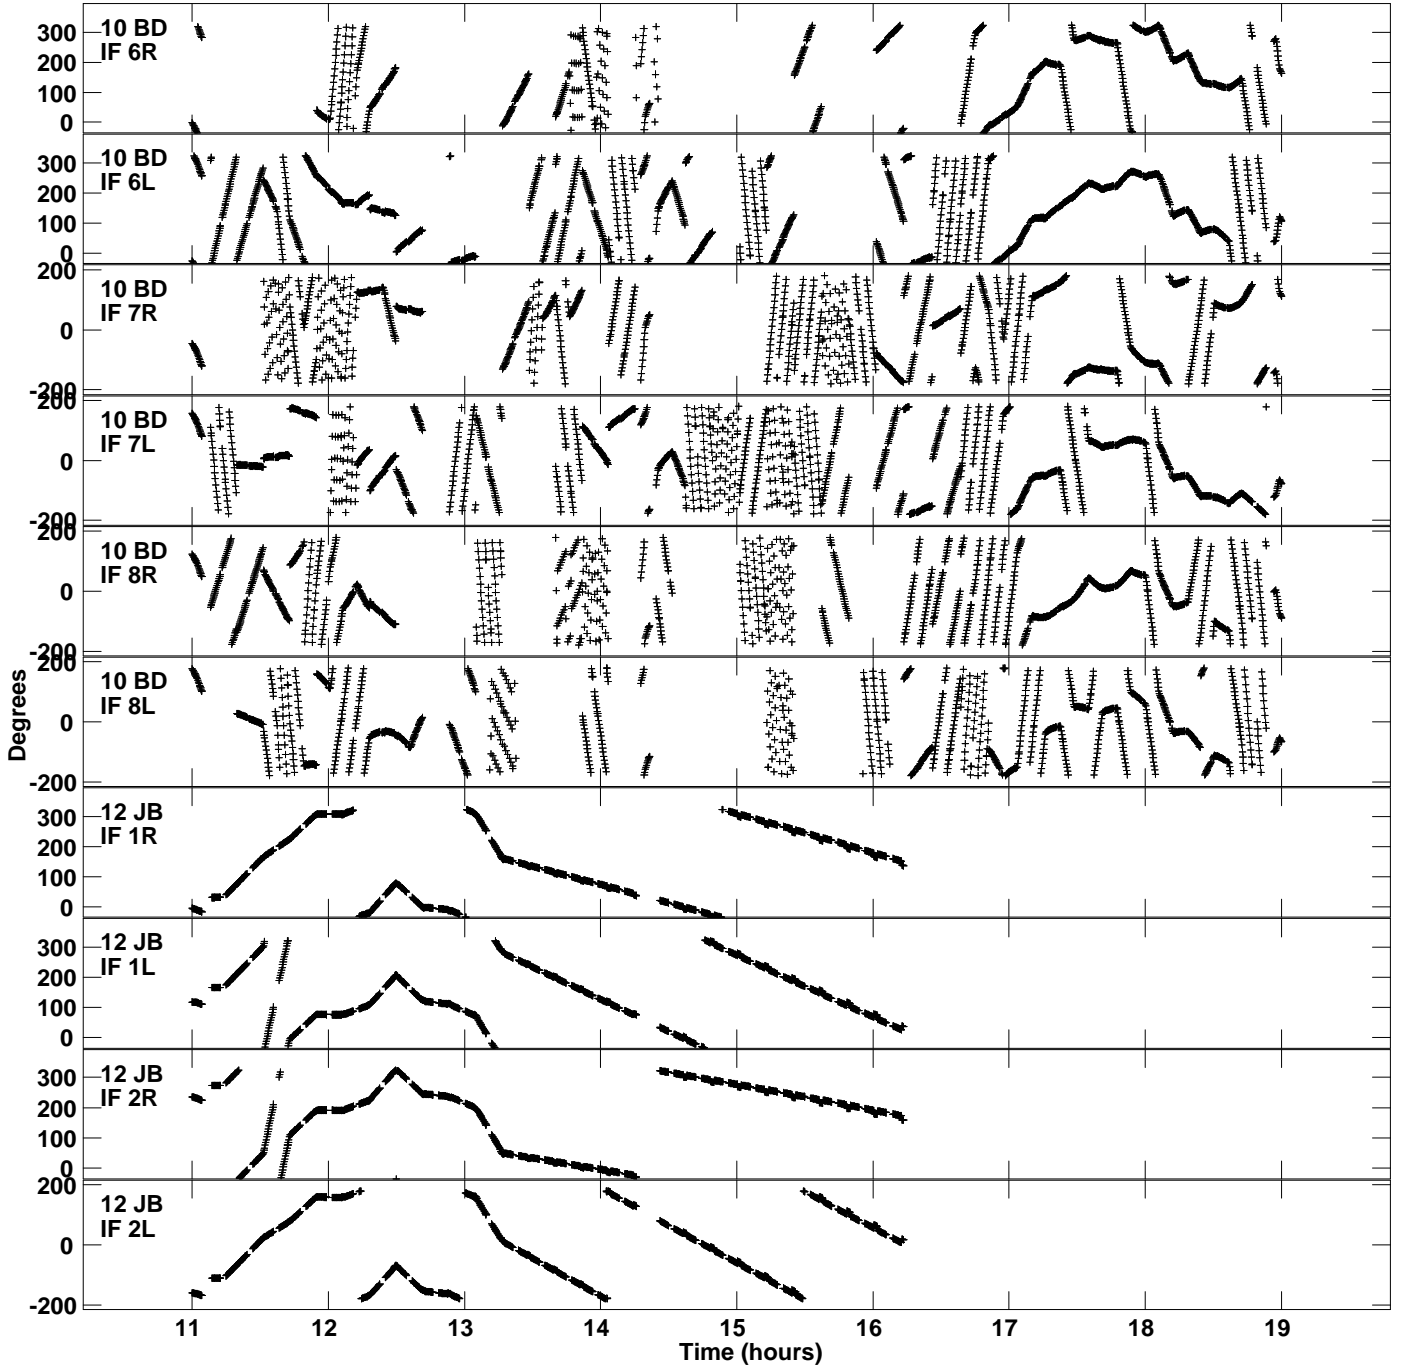

Plot file version 9 created 08-NOV-2018 10:09:45  
Gain phs vs UTC time for EM128C.UVDATA.1  
CL 3 Rpol & Lpol IF 1 - 8

Plot file version 10 created 08-NOV-2018 10:09:45  
Gain phs vs UTC time for EM128C.UVDATA.1  
CL 3 Rpol & Lpol IF 1 - 8

Plot file version 11 created 08-NOV-2018 10:09:45  
Gain phs vs UTC time for EM128C.UVDATA.1  
CL 3 Rpol & Lpol IF 1 - 8

Plot file version 12 created 08-NOV-2018 10:09:45  
Gain phs vs UTC time for EM128C.UVDATA.1  
CL 3 Rpol & Lpol IF 1 - 8

Plot file version 13 created 08-NOV-2018 10:09:45  
Gain phs vs UTC time for EM128C.UVDATA.1  
CL 3 Rpol & Lpol IF 1 - 8

Plot file version 14 created 08-NOV-2018 10:09:45  
Gain phs vs UTC time for EM128C.UVDATA.1  
CL 3 Rpol & Lpol IF 1 - 8

Plot file version 15 created 08-NOV-2018 10:09:45  
Gain phs vs UTC time for EM128C.UVDATA.1  
CL 3 Rpol & Lpol IF 1 - 8

Plot file version 16 created 08-NOV-2018 10:09:45  
Gain phs vs UTC time for EM128C.UVDATA.1  
CL 3 Rpol & Lpol IF 1 - 8