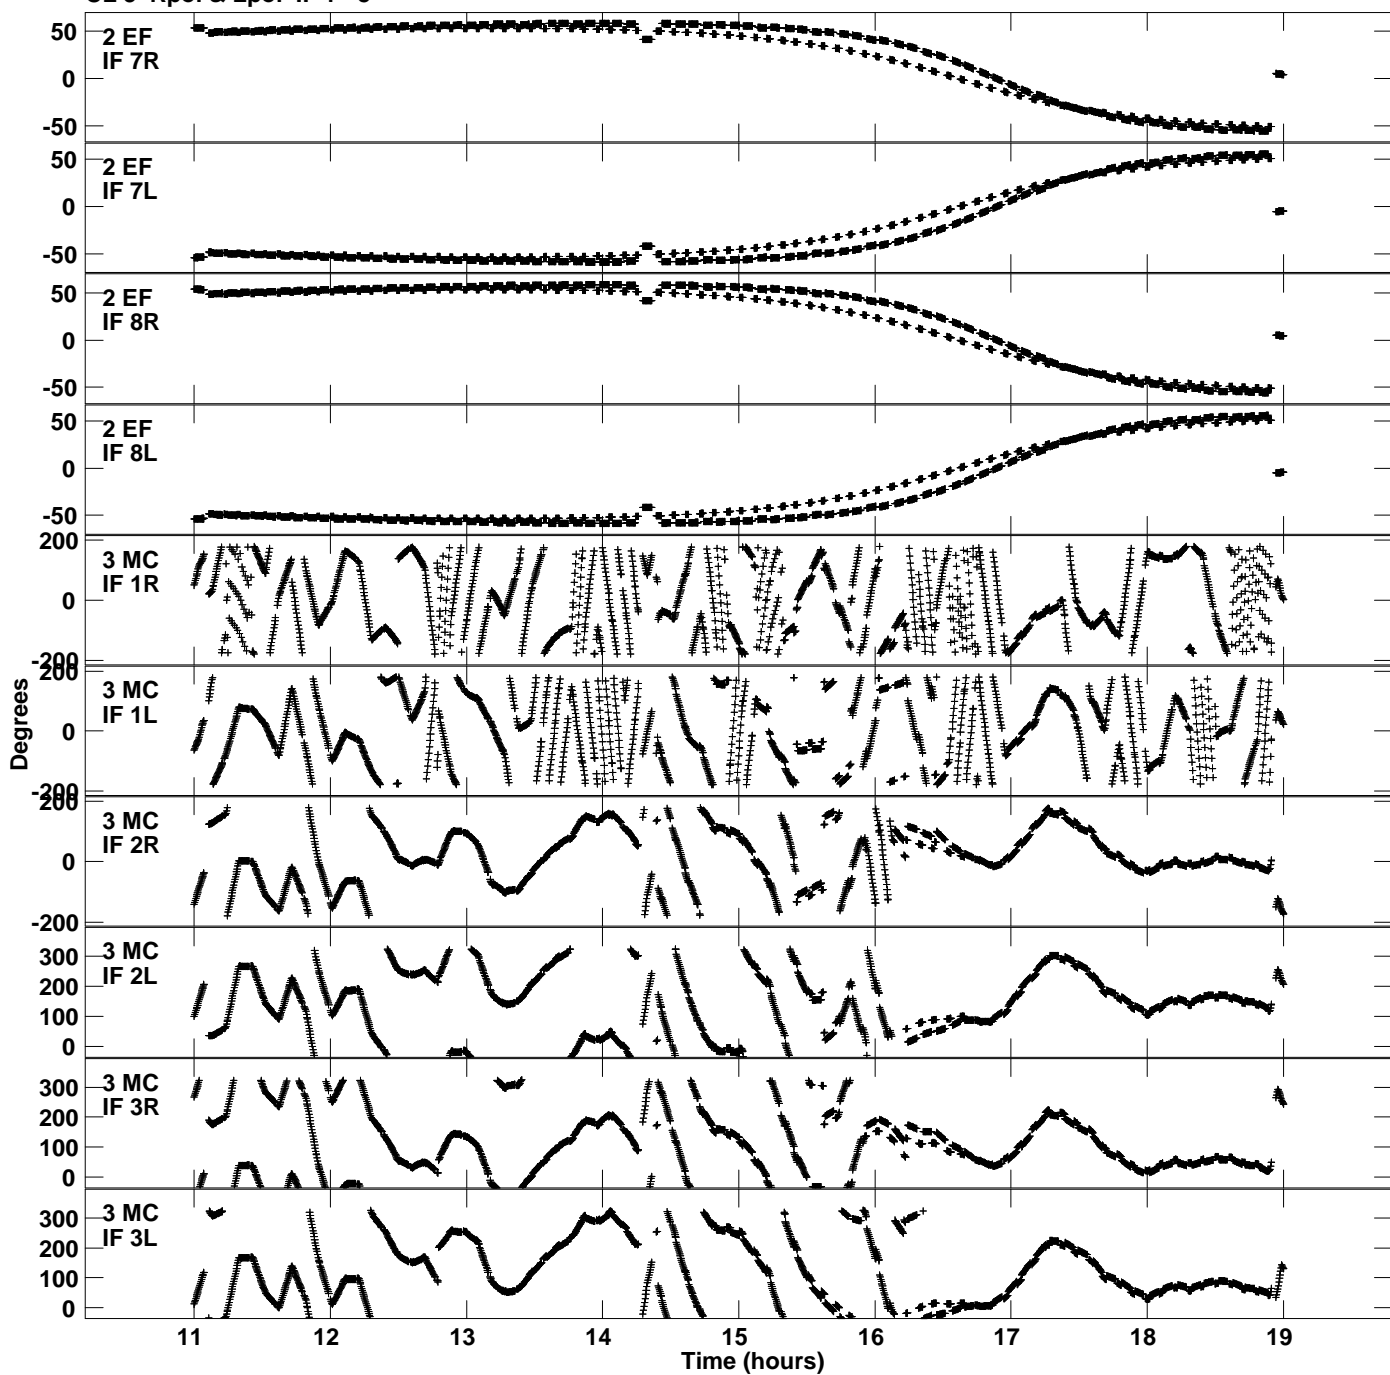

Plot file version 1 created 08-NOV-2018 10:09:45  
Gain phs vs UTC time for EM128C.UVDATA.1  
CL 3 Rpol & Lpol IF 1 - 8

Plot file version 2 created 08-NOV-2018 10:09:45  
Gain phs vs UTC time for EM128C.UVDATA.1  
CL 3 Rpol & Lpol IF 1 - 8

Plot file version 3 created 08-NOV-2018 10:09:45  
Gain phs vs UTC time for EM128C.UVDATA.1  
CL 3 Rpol & Lpol IF 1 - 8

Plot file version 4 created 08-NOV-2018 10:09:45  
Gain phs vs UTC time for EM128C.UVDATA.1  
CL 3 Rpol & Lpol IF 1 - 8

Plot file version 5 created 08-NOV-2018 10:09:45  
Gain phs vs UTC time for EM128C.UVDATA.1  
CL 3 Rpol & Lpol IF 1 - 8

Plot file version 6 created 08-NOV-2018 10:09:45  
Gain phs vs UTC time for EM128C.UVDATA.1  
CL 3 Rpol & Lpol IF 1 - 8

Plot file version 7 created 08-NOV-2018 10:09:45  
Gain phs vs UTC time for EM128C.UVDATA.1  
CL 3 Rpol & Lpol IF 1 - 8

Plot file version 8 created 08-NOV-2018 10:09:45  
Gain phs vs UTC time for EM128C.UVDATA.1  
CL 3 Rpol & Lpol IF 1 - 8