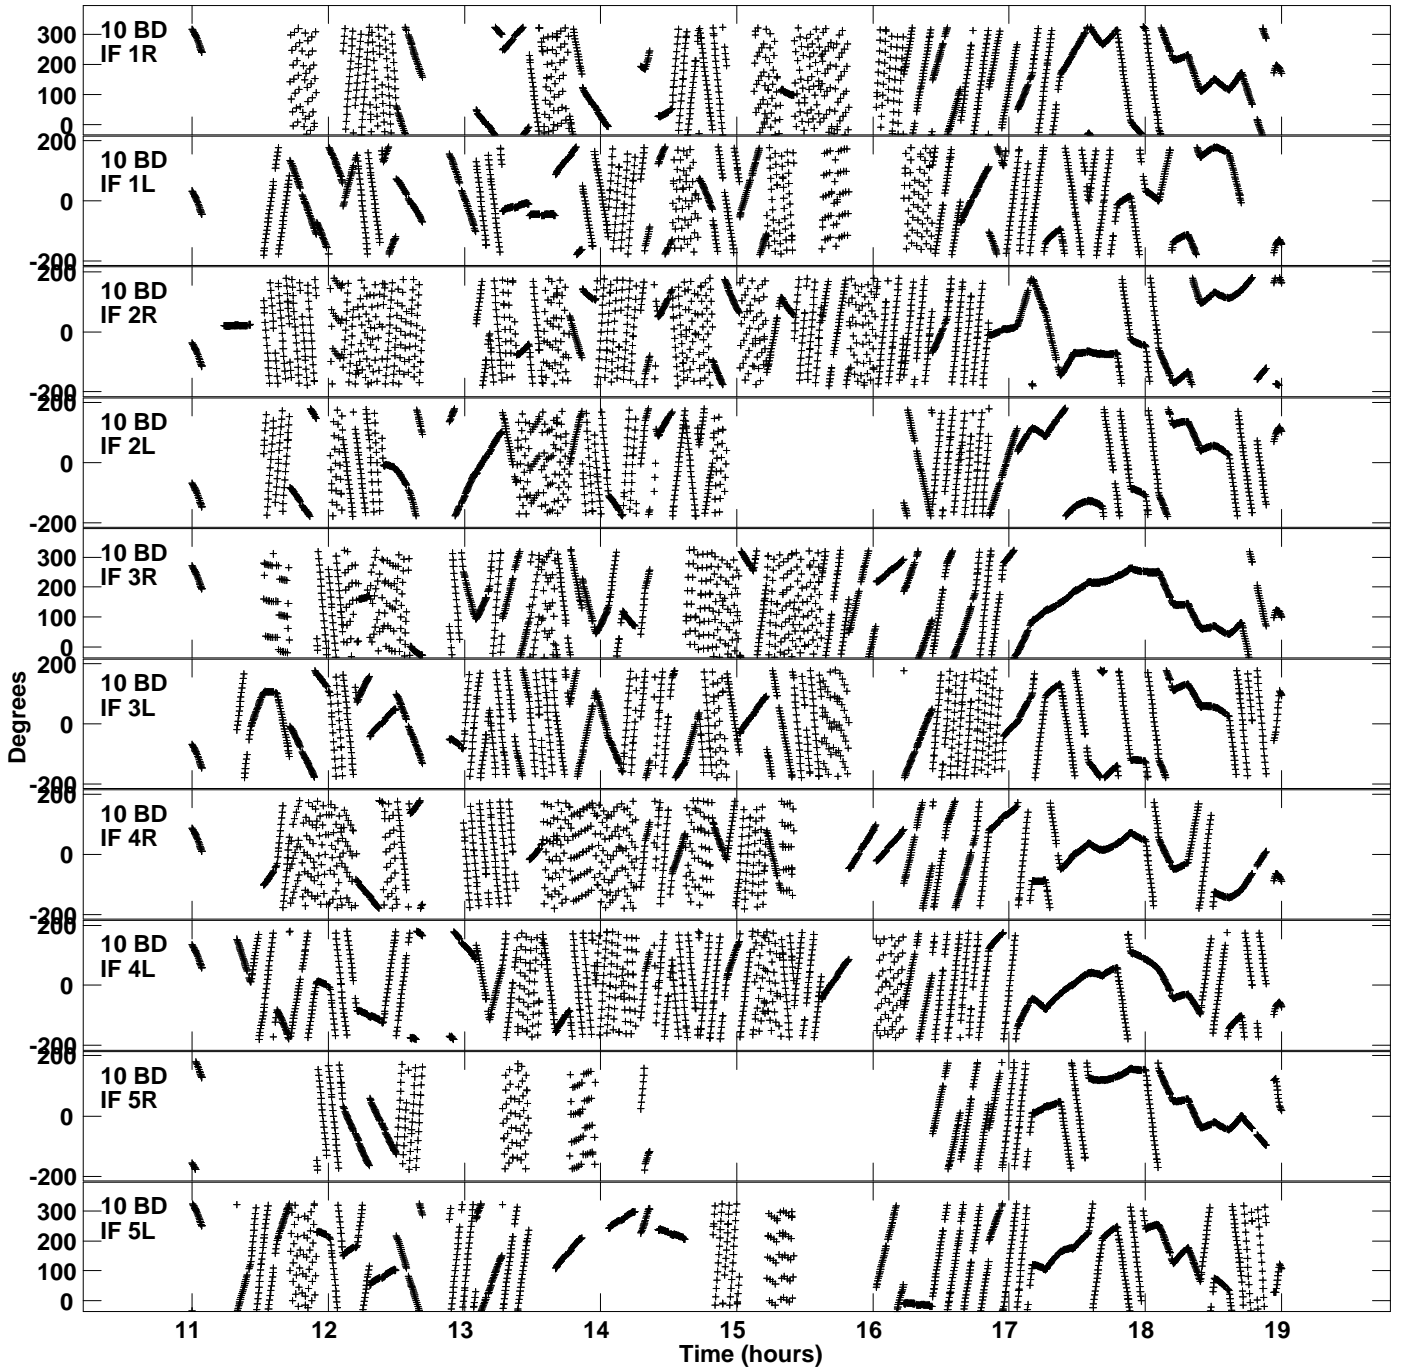

Plot file version 7 created 08-NOV-2018 10:09:45  
Gain phs vs UTC time for EM128C.UVDATA.1  
CL 3 Rpol & Lpol IF 1 - 8

Plot file version 8 created 08-NOV-2018 10:09:45  
Gain phs vs UTC time for EM128C.UVDATA.1  
CL 3 Rpol & Lpol IF 1 - 8

Plot file version 9 created 08-NOV-2018 10:09:45  
Gain phs vs UTC time for EM128C.UVDATA.1  
CL 3 Rpol & Lpol IF 1 - 8

Plot file version 10 created 08-NOV-2018 10:09:45  
Gain phs vs UTC time for EM128C.UVDATA.1  
CL 3 Rpol & Lpol IF 1 - 8

Plot file version 11 created 08-NOV-2018 10:09:45  
Gain phs vs UTC time for EM128C.UVDATA.1  
CL 3 Rpol & Lpol IF 1 - 8

Plot file version 12 created 08-NOV-2018 10:09:45  
Gain phs vs UTC time for EM128C.UVDATA.1  
CL 3 Rpol & Lpol IF 1 - 8

Plot file version 13 created 08-NOV-2018 10:09:45  
Gain phs vs UTC time for EM128C.UVDATA.1  
CL 3 Rpol & Lpol IF 1 - 8

Plot file version 14 created 08-NOV-2018 10:09:45  
Gain phs vs UTC time for EM128C.UVDATA.1  
CL 3 Rpol & Lpol IF 1 - 8