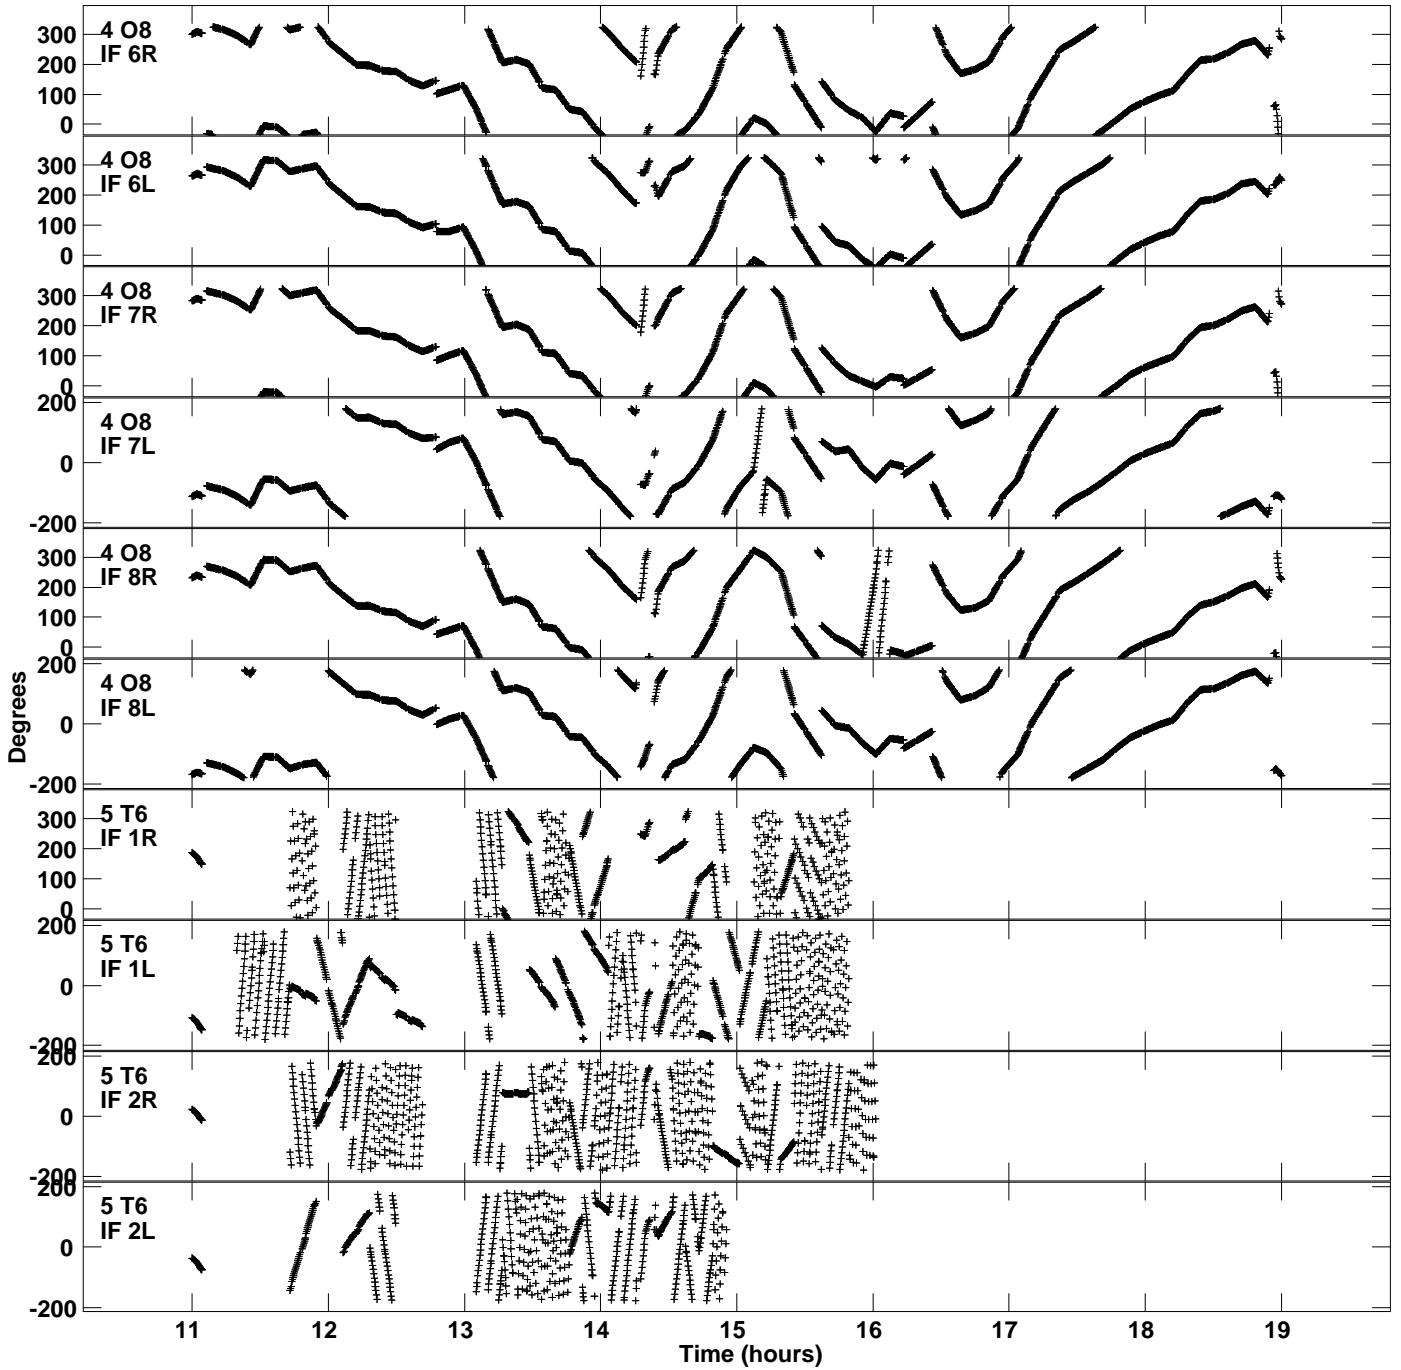

Plot file version 3 created 08-NOV-2018 10:09:45  
Gain phs vs UTC time for EM128C.UVDATA.1  
CL 3 Rpol & Lpol IF 1 - 8

Plot file version 4 created 08-NOV-2018 10:09:45  
Gain phs vs UTC time for EM128C.UVDATA.1  
CL 3 Rpol & Lpol IF 1 - 8

Plot file version 5 created 08-NOV-2018 10:09:45  
Gain phs vs UTC time for EM128C.UVDATA.1  
CL 3 Rpol & Lpol IF 1 - 8

Plot file version 6 created 08-NOV-2018 10:09:45  
Gain phs vs UTC time for EM128C.UVDATA.1  
CL 3 Rpol & Lpol IF 1 - 8

Plot file version 7 created 08-NOV-2018 10:09:45  
Gain phs vs UTC time for EM128C.UVDATA.1  
CL 3 Rpol & Lpol IF 1 - 8

Plot file version 8 created 08-NOV-2018 10:09:45  
Gain phs vs UTC time for EM128C.UVDATA.1  
CL 3 Rpol & Lpol IF 1 - 8

Plot file version 9 created 08-NOV-2018 10:09:45  
Gain phs vs UTC time for EM128C.UVDATA.1  
CL 3 Rpol & Lpol IF 1 - 8

Plot file version 10 created 08-NOV-2018 10:09:45  
Gain phs vs UTC time for EM128C.UVDATA.1  
CL 3 Rpol & Lpol IF 1 - 8