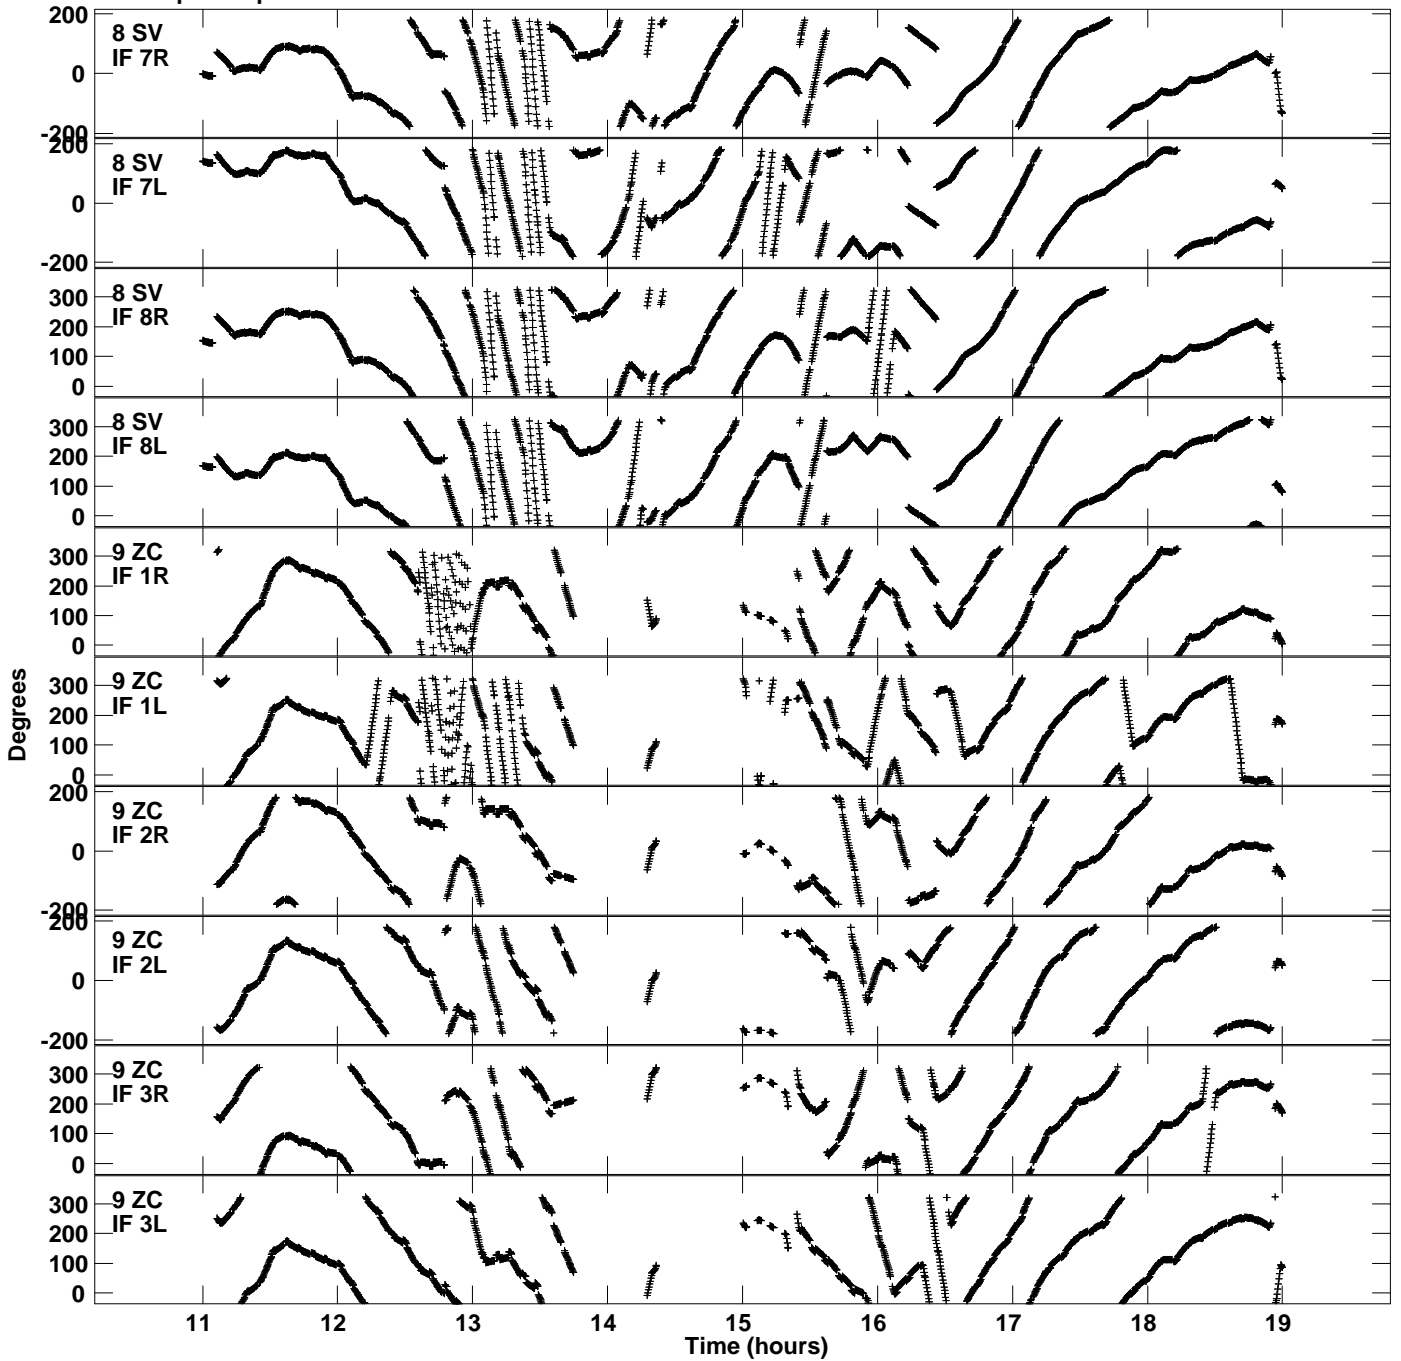

Plot file version 11 created 08-NOV-2018 10:09:45
Gain phs vs UTC time for EM128C.UVDATA.1
CL 3 Rpol & Lpol IF 1 - 8