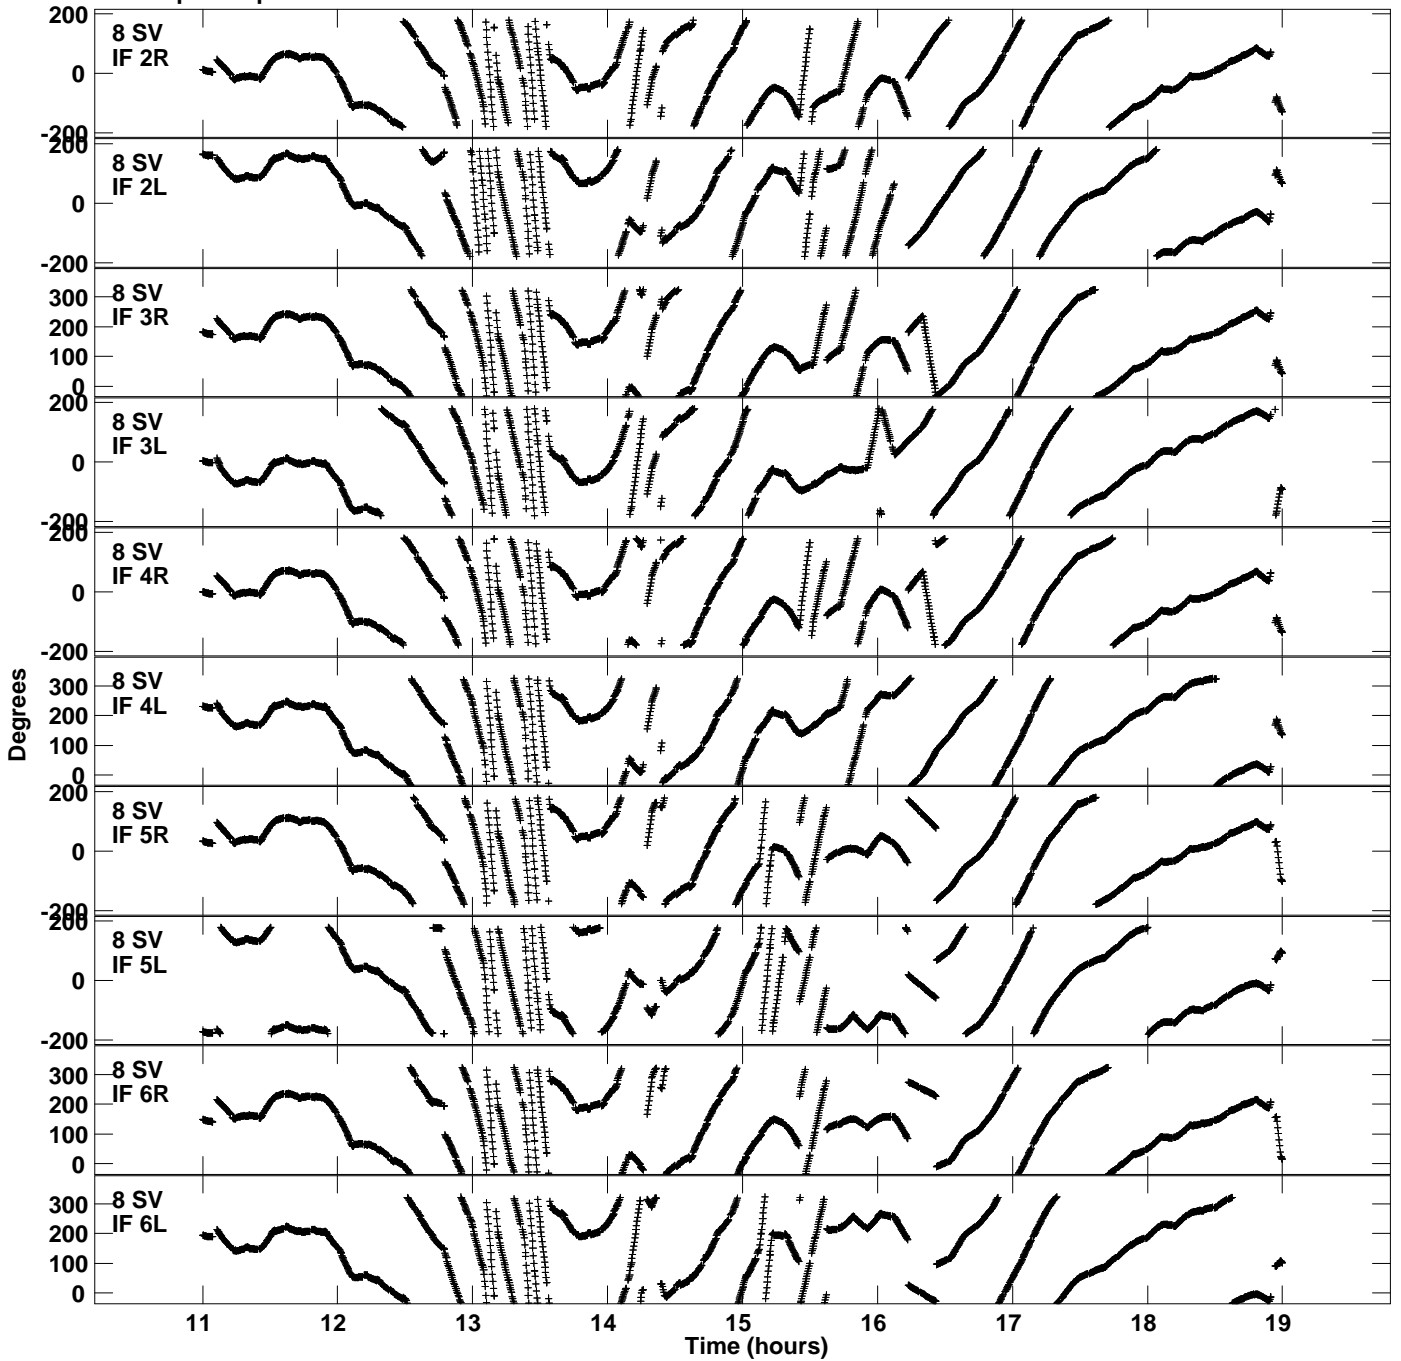

Plot file version 10 created 08-NOV-2018 10:09:45
Gain phs vs UTC time for EM128C.UVDATA.1
CL 3 Rpol & Lpol IF 1 - 8