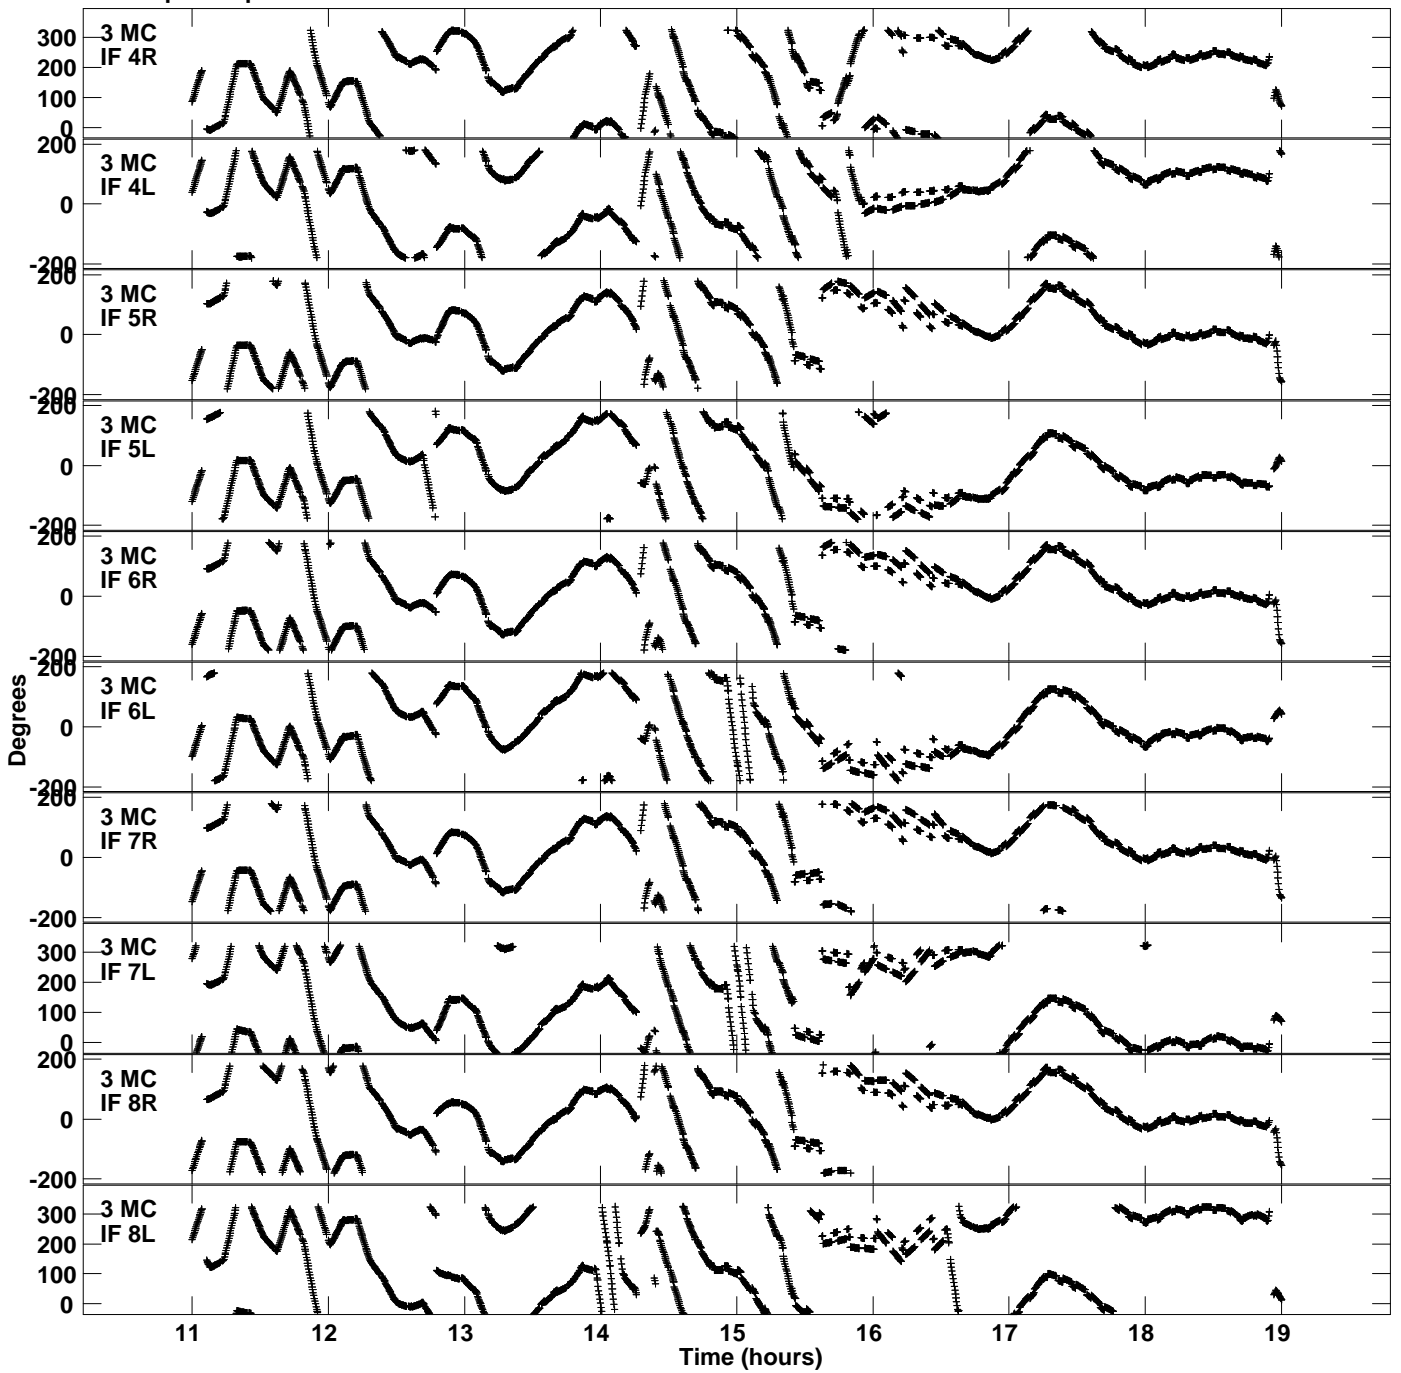

Plot file version 4 created 08-NOV-2018 10:09:45
Gain phs vs UTC time for EM128C.UVDATA.1
CL 3 Rpol & Lpol IF 1 - 8