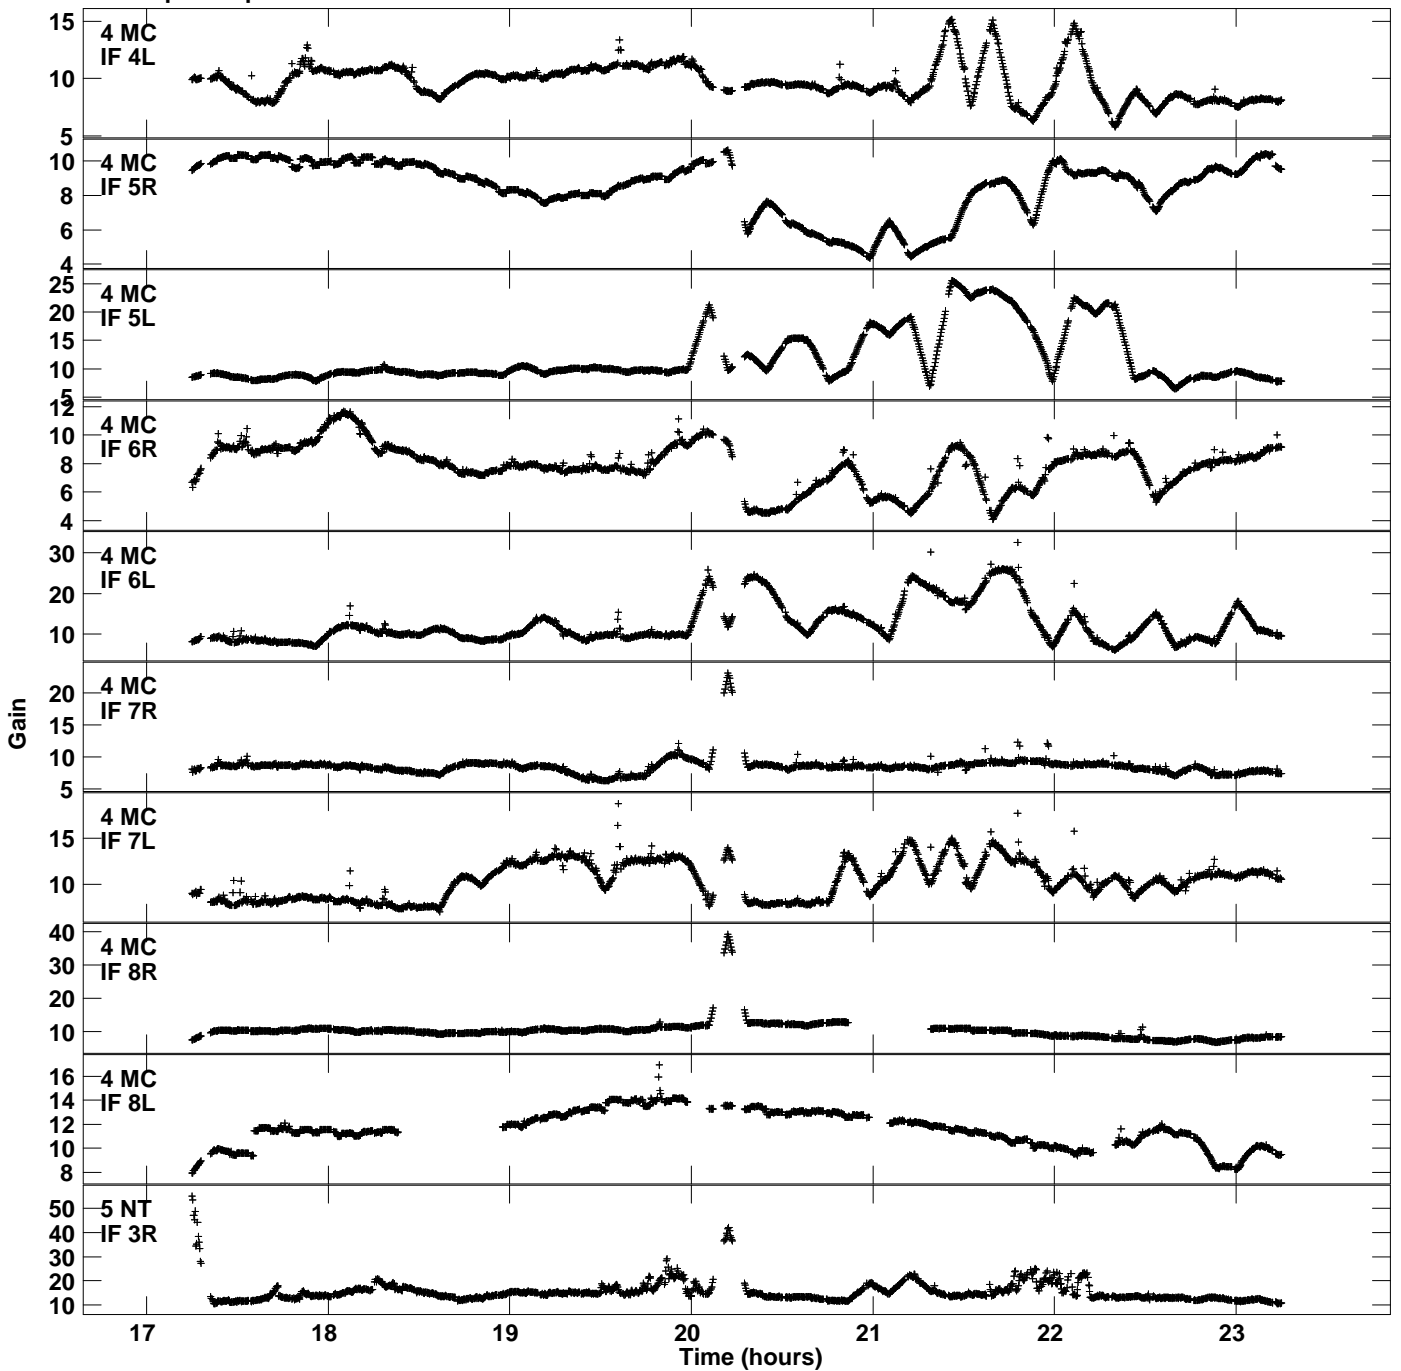

Plot file version 1 created 07-FEB-2020 11:27:31
Gain amp vs UTC time for EM131E.TMP.1
CL 4 Rpol & Lpol IF 1 - 8

Plot file version 2 created 07-FEB-2020 11:27:31
Gain amp vs UTC time for EM131E.TMP.1
CL 4 Rpol & Lpol IF 1 - 8

Plot file version 3 created 07-FEB-2020 11:27:31
Gain amp vs UTC time for EM131E.TMP.1
CL 4 Rpol & Lpol IF 1 - 8

Plot file version 4 created 07-FEB-2020 11:27:31
Gain amp vs UTC time for EM131E.TMP.1
CL 4 Rpol & Lpol IF 1 - 8

Plot file version 5 created 07-FEB-2020 11:27:31
Gain amp vs UTC time for EM131E.TMP.1
CL 4 Rpol & Lpol IF 1 - 8

Plot file version 6 created 07-FEB-2020 11:27:31
Gain amp vs UTC time for EM131E.TMP.1
CL 4 Rpol & Lpol IF 1 - 8

Plot file version 7 created 07-FEB-2020 11:27:31
Gain amp vs UTC time for EM131E.TMP.1
CL 4 Rpol & Lpol IF 1 - 8

Plot file version 8 created 07-FEB-2020 11:27:31
Gain amp vs UTC time for EM131E.TMP.1
CL 4 Rpol & Lpol IF 1 - 8