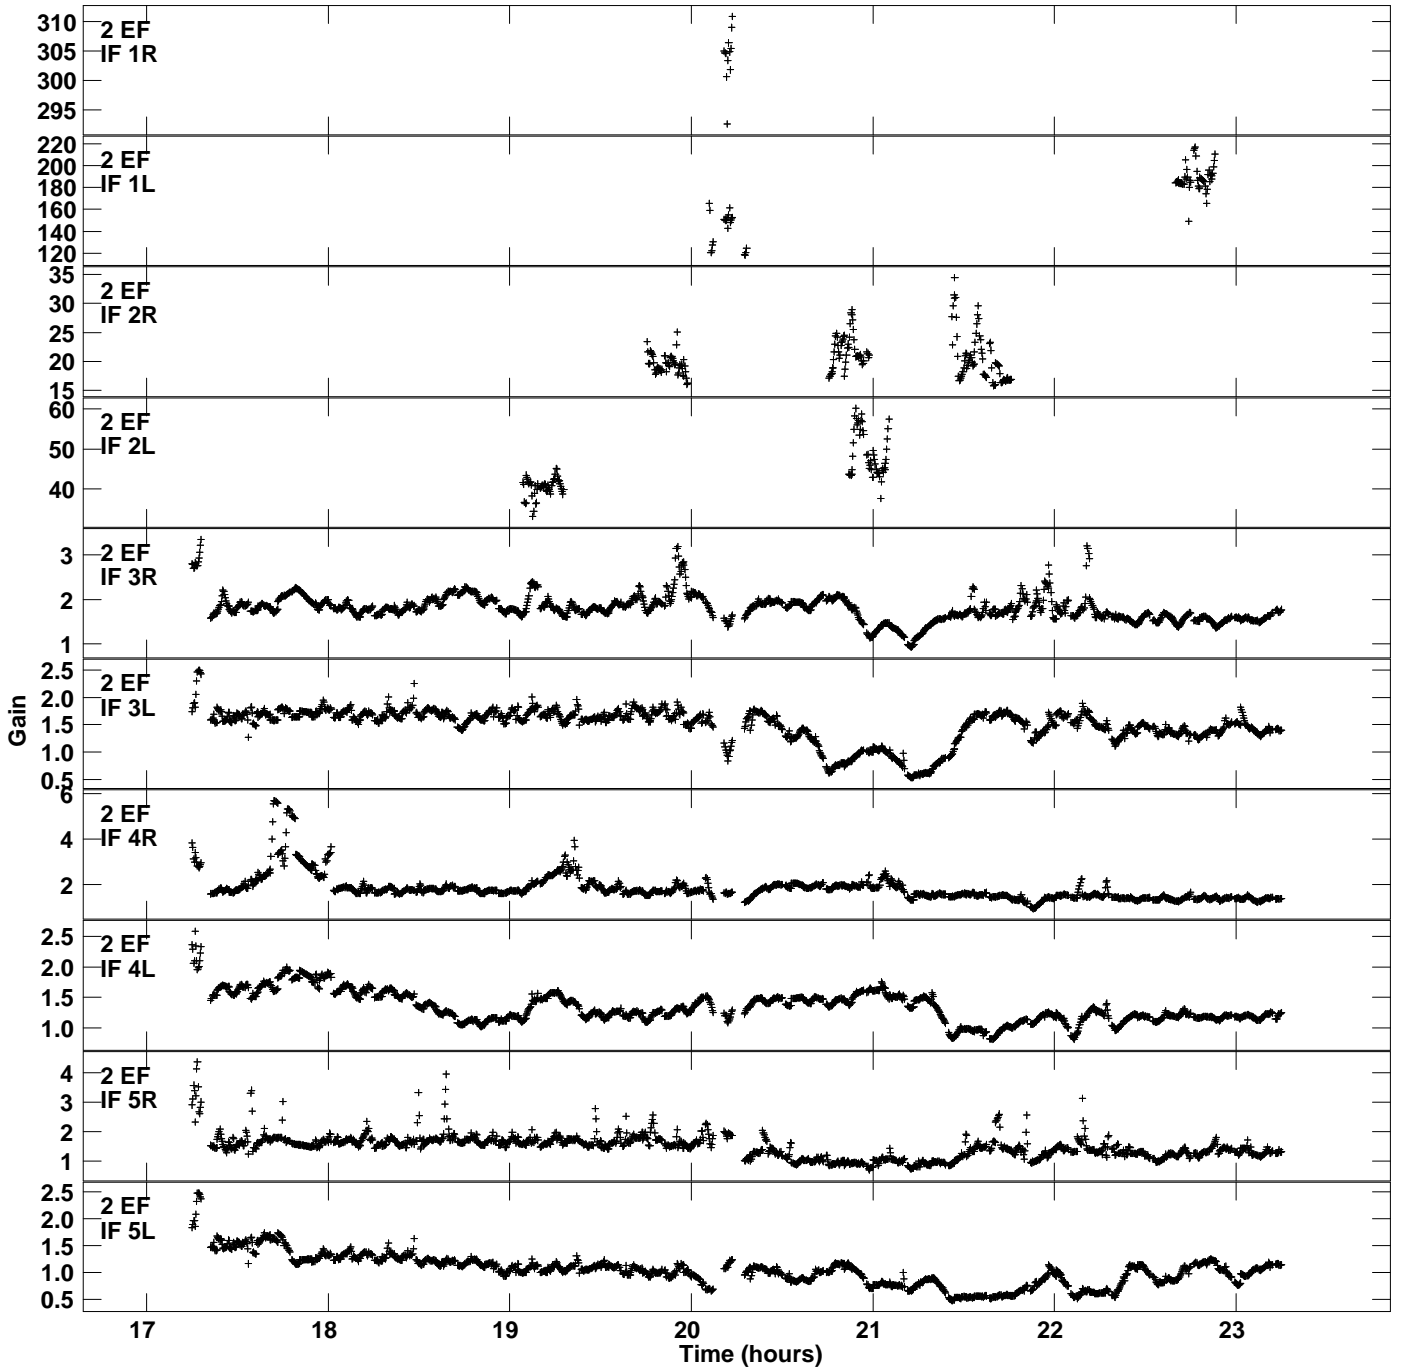

Plot file version 1 created 07-FEB-2020 11:27:31
Gain amp vs UTC time for EM131E.TMP.1
CL 4 Rpol & Lpol IF 1 - 8

Plot file version 2 created 07-FEB-2020 11:27:31
Gain amp vs UTC time for EM131E.TMP.1
CL 4 Rpol & Lpol IF 1 - 8

Plot file version 3 created 07-FEB-2020 11:27:31
Gain amp vs UTC time for EM131E.TMP.1
CL 4 Rpol & Lpol IF 1 - 8

Plot file version 4 created 07-FEB-2020 11:27:31
Gain amp vs UTC time for EM131E.TMP.1
CL 4 Rpol & Lpol IF 1 - 8

Plot file version 5 created 07-FEB-2020 11:27:31
Gain amp vs UTC time for EM131E.TMP.1
CL 4 Rpol & Lpol IF 1 - 8

Plot file version 6 created 07-FEB-2020 11:27:31
Gain amp vs UTC time for EM131E.TMP.1
CL 4 Rpol & Lpol IF 1 - 8

Plot file version 7 created 07-FEB-2020 11:27:31
Gain amp vs UTC time for EM131E.TMP.1
CL 4 Rpol & Lpol IF 1 - 8

Plot file version 8 created 07-FEB-2020 11:27:31
Gain amp vs UTC time for EM131E.TMP.1
CL 4 Rpol & Lpol IF 1 - 8