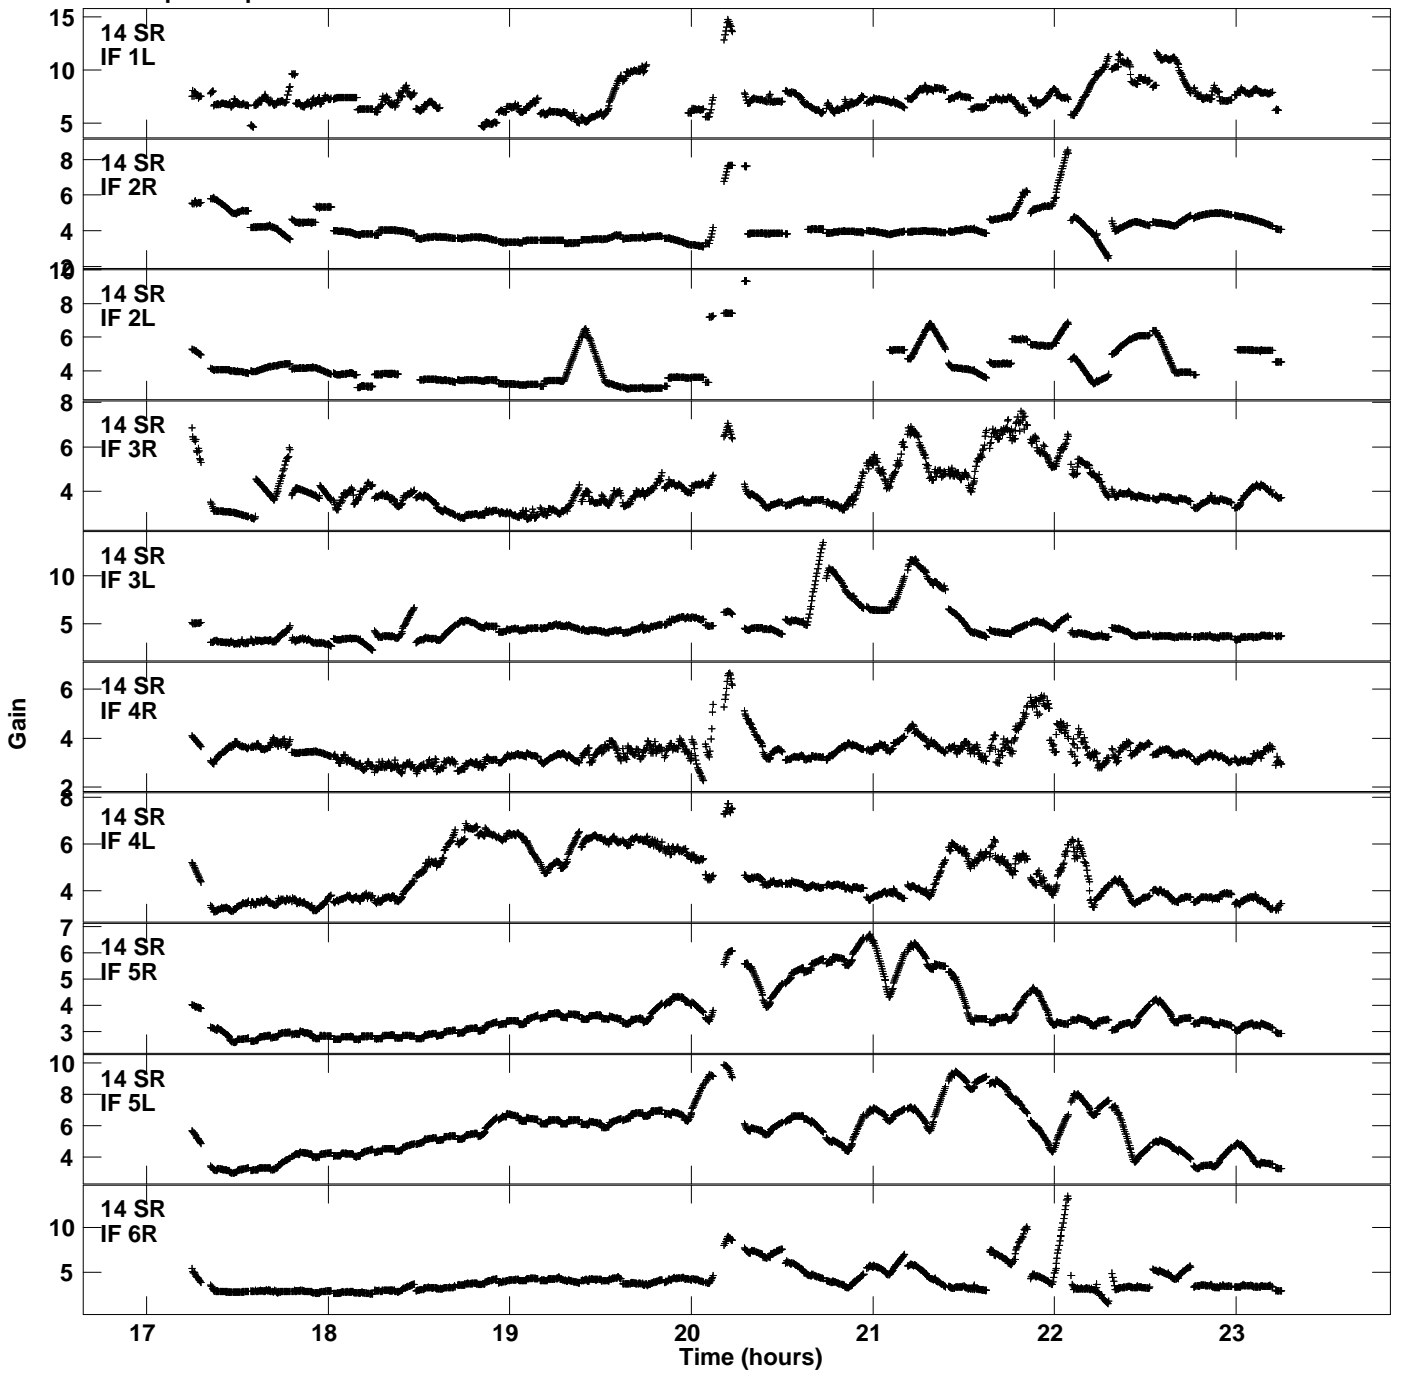

Plot file version 17 created 07-FEB-2020 11:27:31
Gain amp vs UTC time for EM131E.TMP.1
CL 4 Rpol & Lpol IF 1 - 8