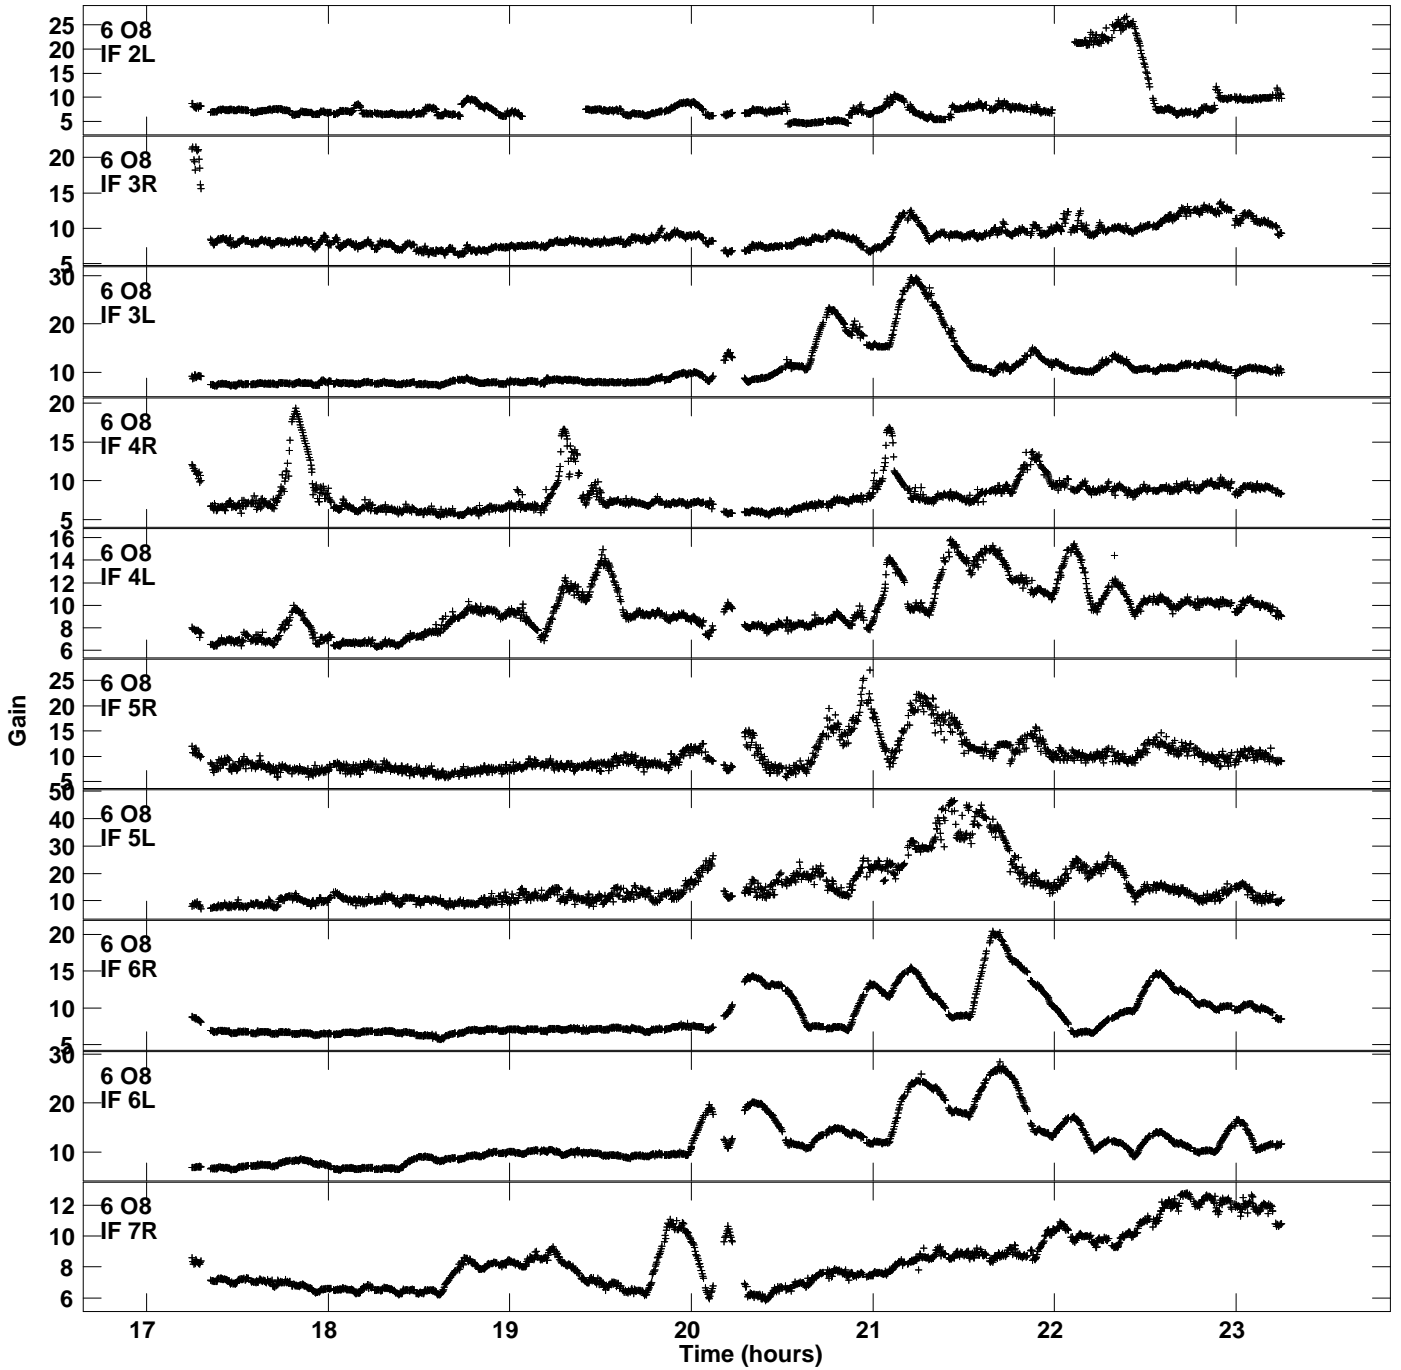

Plot file version 6 created 07-FEB-2020 11:27:31
Gain amp vs UTC time for EM131E.TMP.1
CL 4 Rpol & Lpol IF 1 - 8