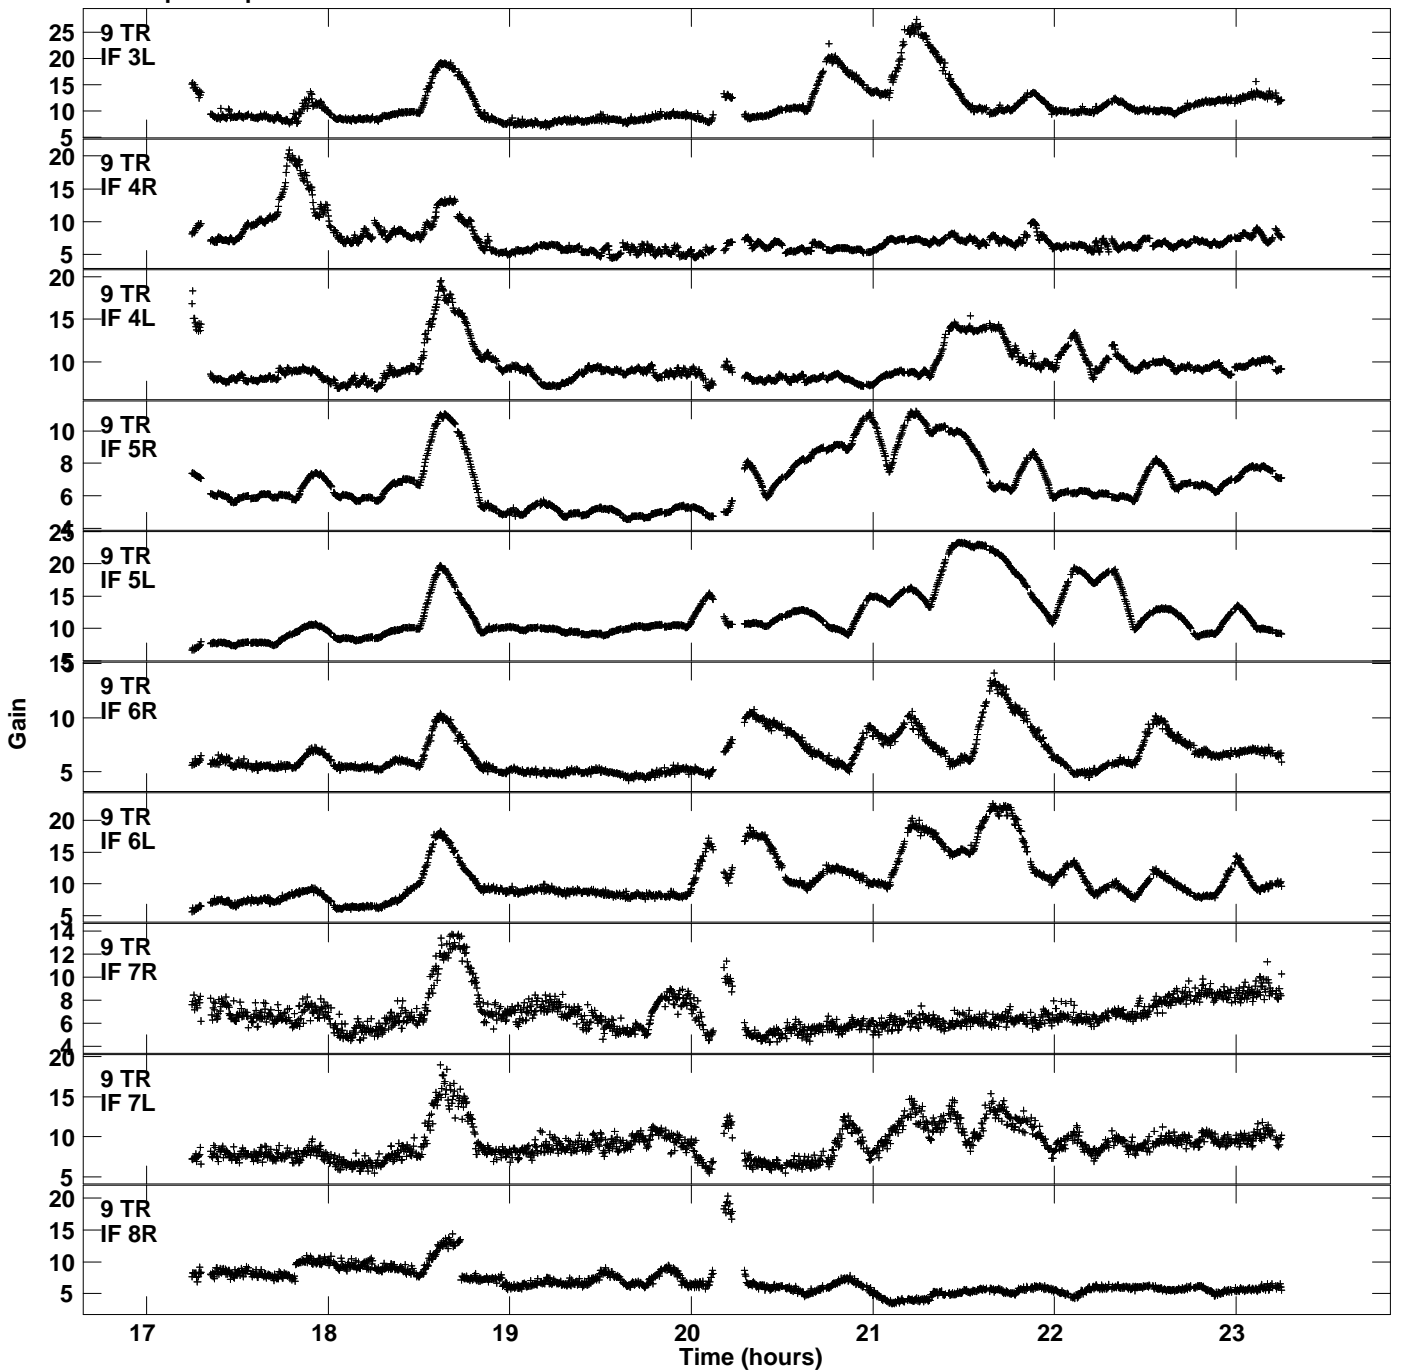

Plot file version 11 created 07-FEB-2020 11:27:31
Gain amp vs UTC time for EM131E.TMP.1
CL 4 Rpol & Lpol IF 1 - 8