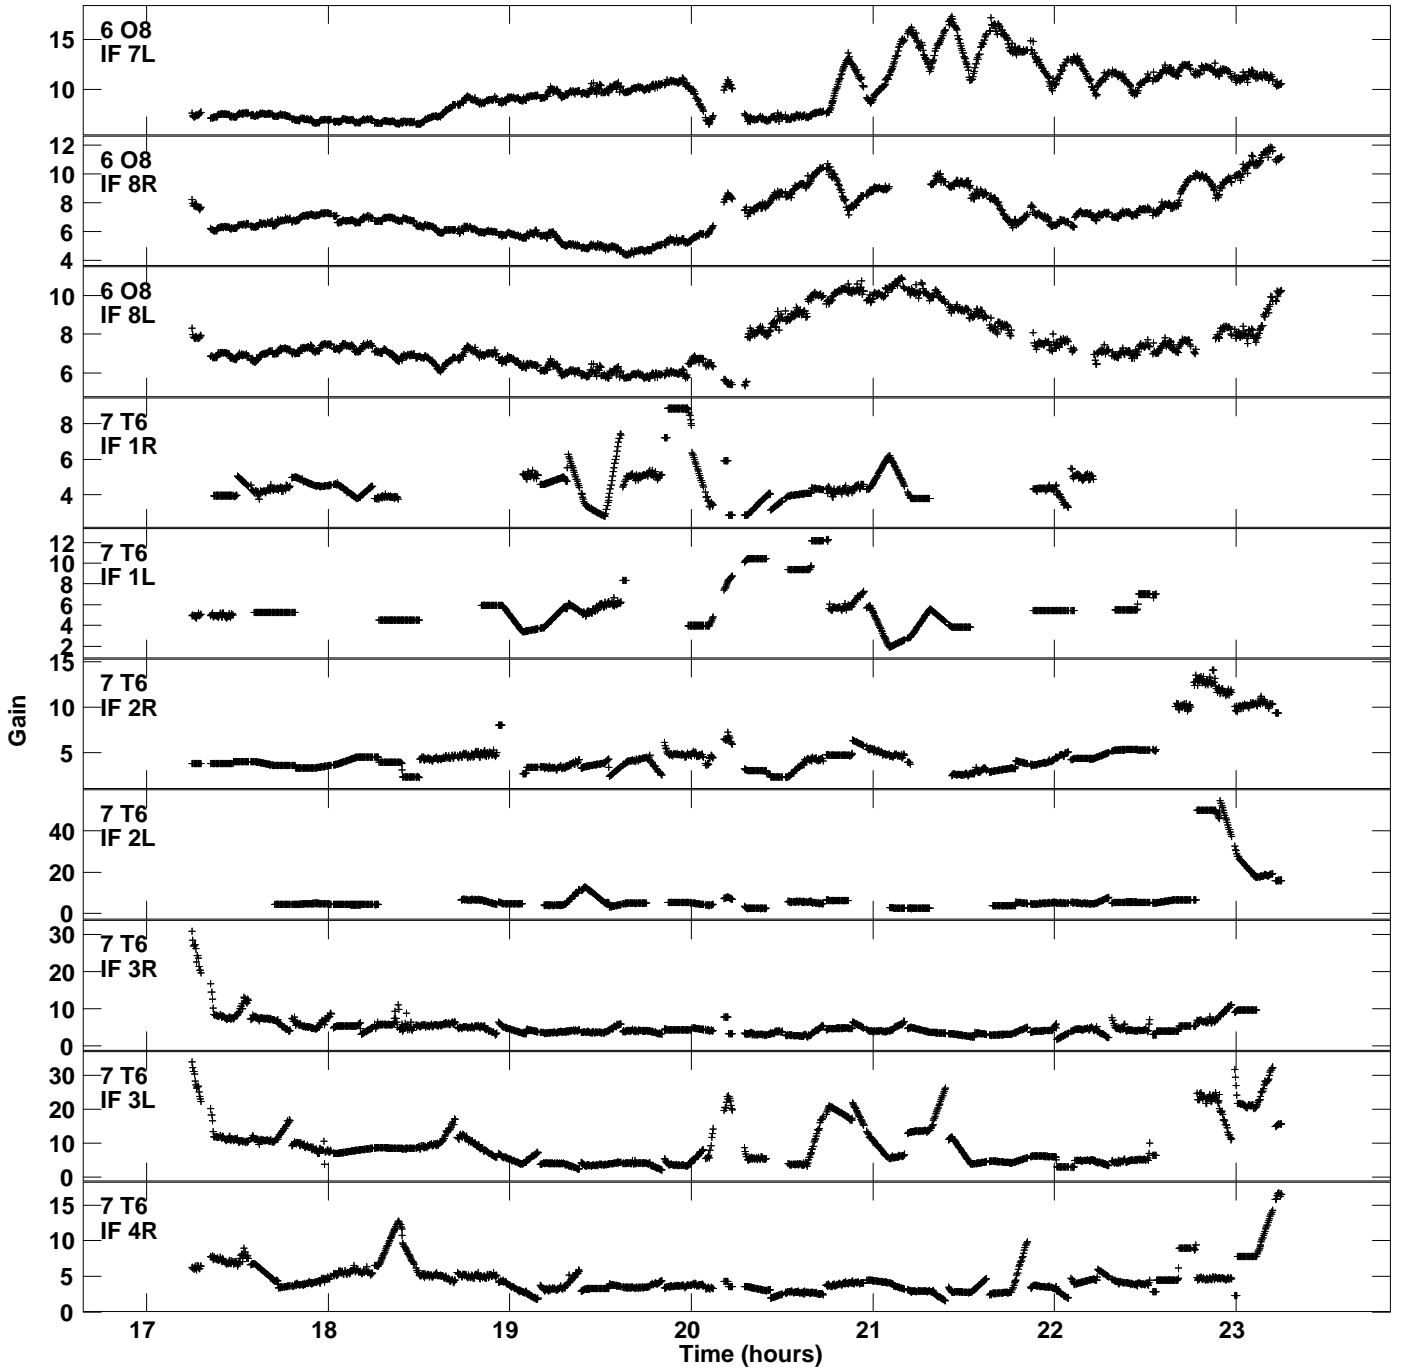

Plot file version 7 created 07-FEB-2020 11:27:31
Gain amp vs UTC time for EM131E.TMP.1
CL 4 Rpol & Lpol IF 1 - 8