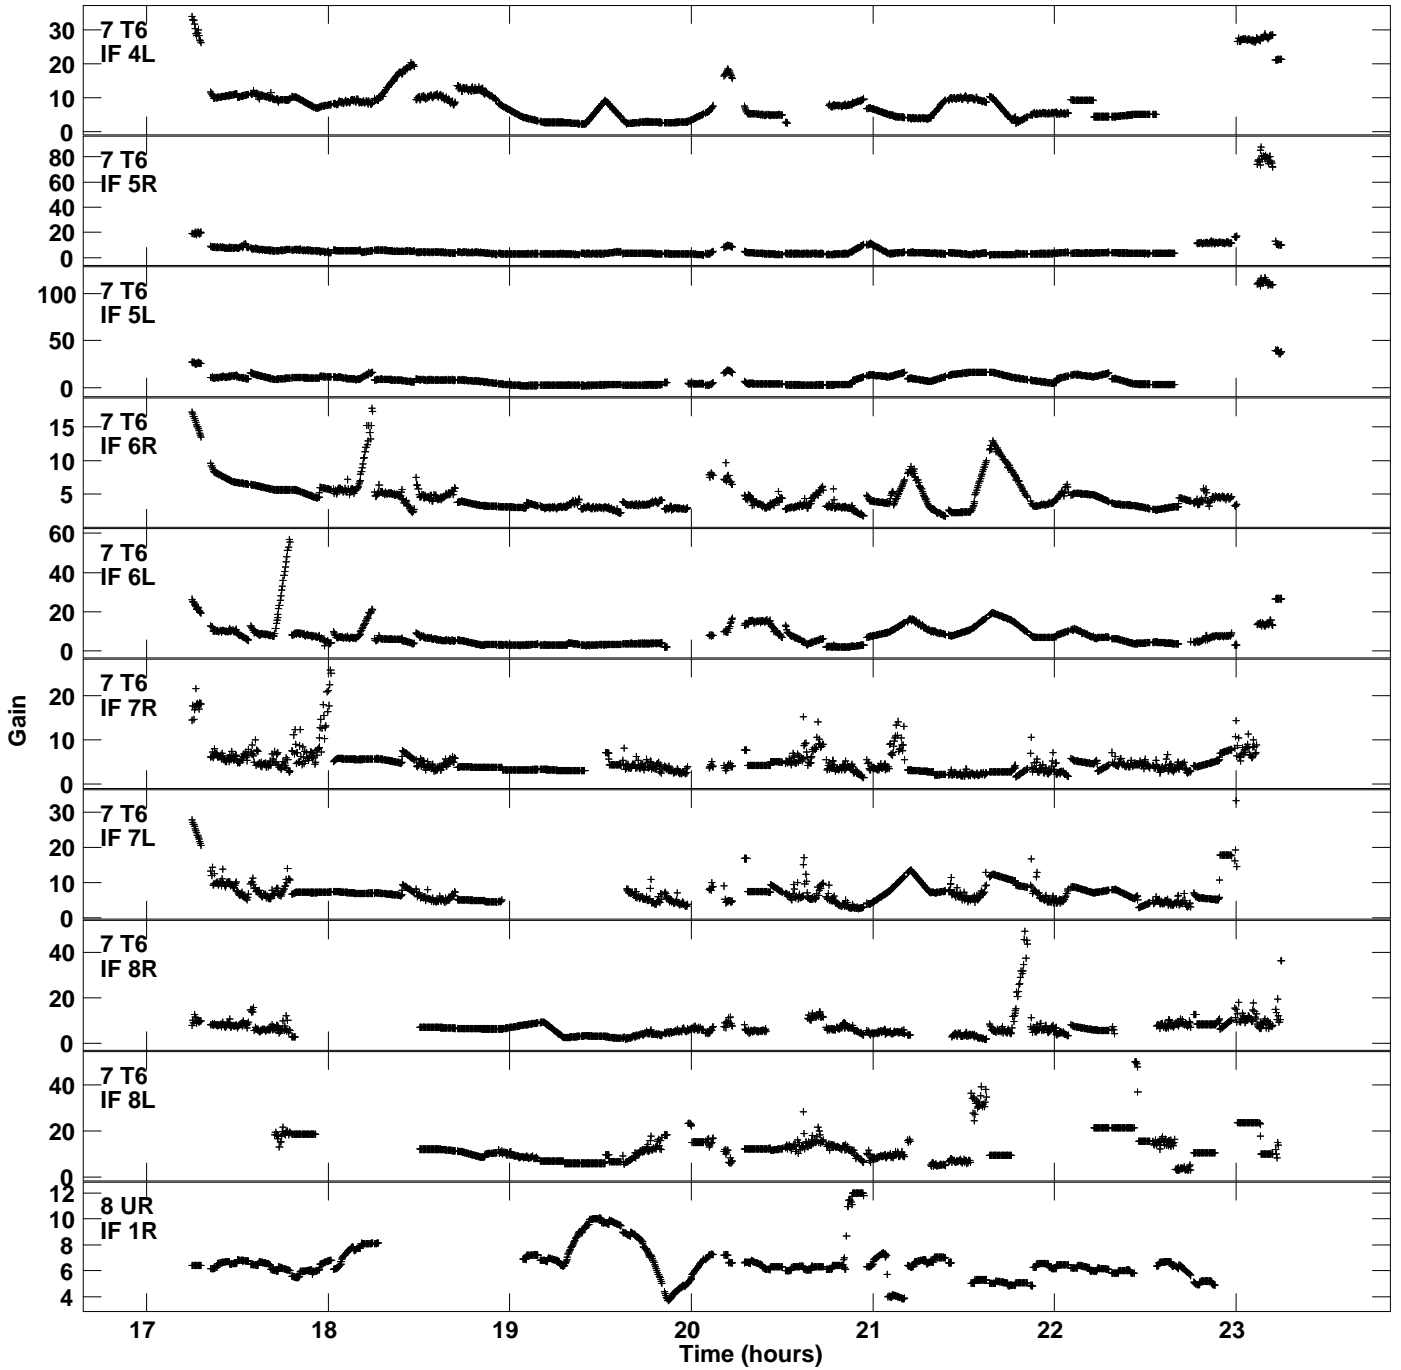

Plot file version 5 created 07-FEB-2020 11:27:31
Gain amp vs UTC time for EM131E.TMP.1
CL 4 Rpol & Lpol IF 1 - 8

Plot file version 6 created 07-FEB-2020 11:27:31
Gain amp vs UTC time for EM131E.TMP.1
CL 4 Rpol & Lpol IF 1 - 8

Plot file version 7 created 07-FEB-2020 11:27:31
Gain amp vs UTC time for EM131E.TMP.1
CL 4 Rpol & Lpol IF 1 - 8

Plot file version 8 created 07-FEB-2020 11:27:31
Gain amp vs UTC time for EM131E.TMP.1
CL 4 Rpol & Lpol IF 1 - 8