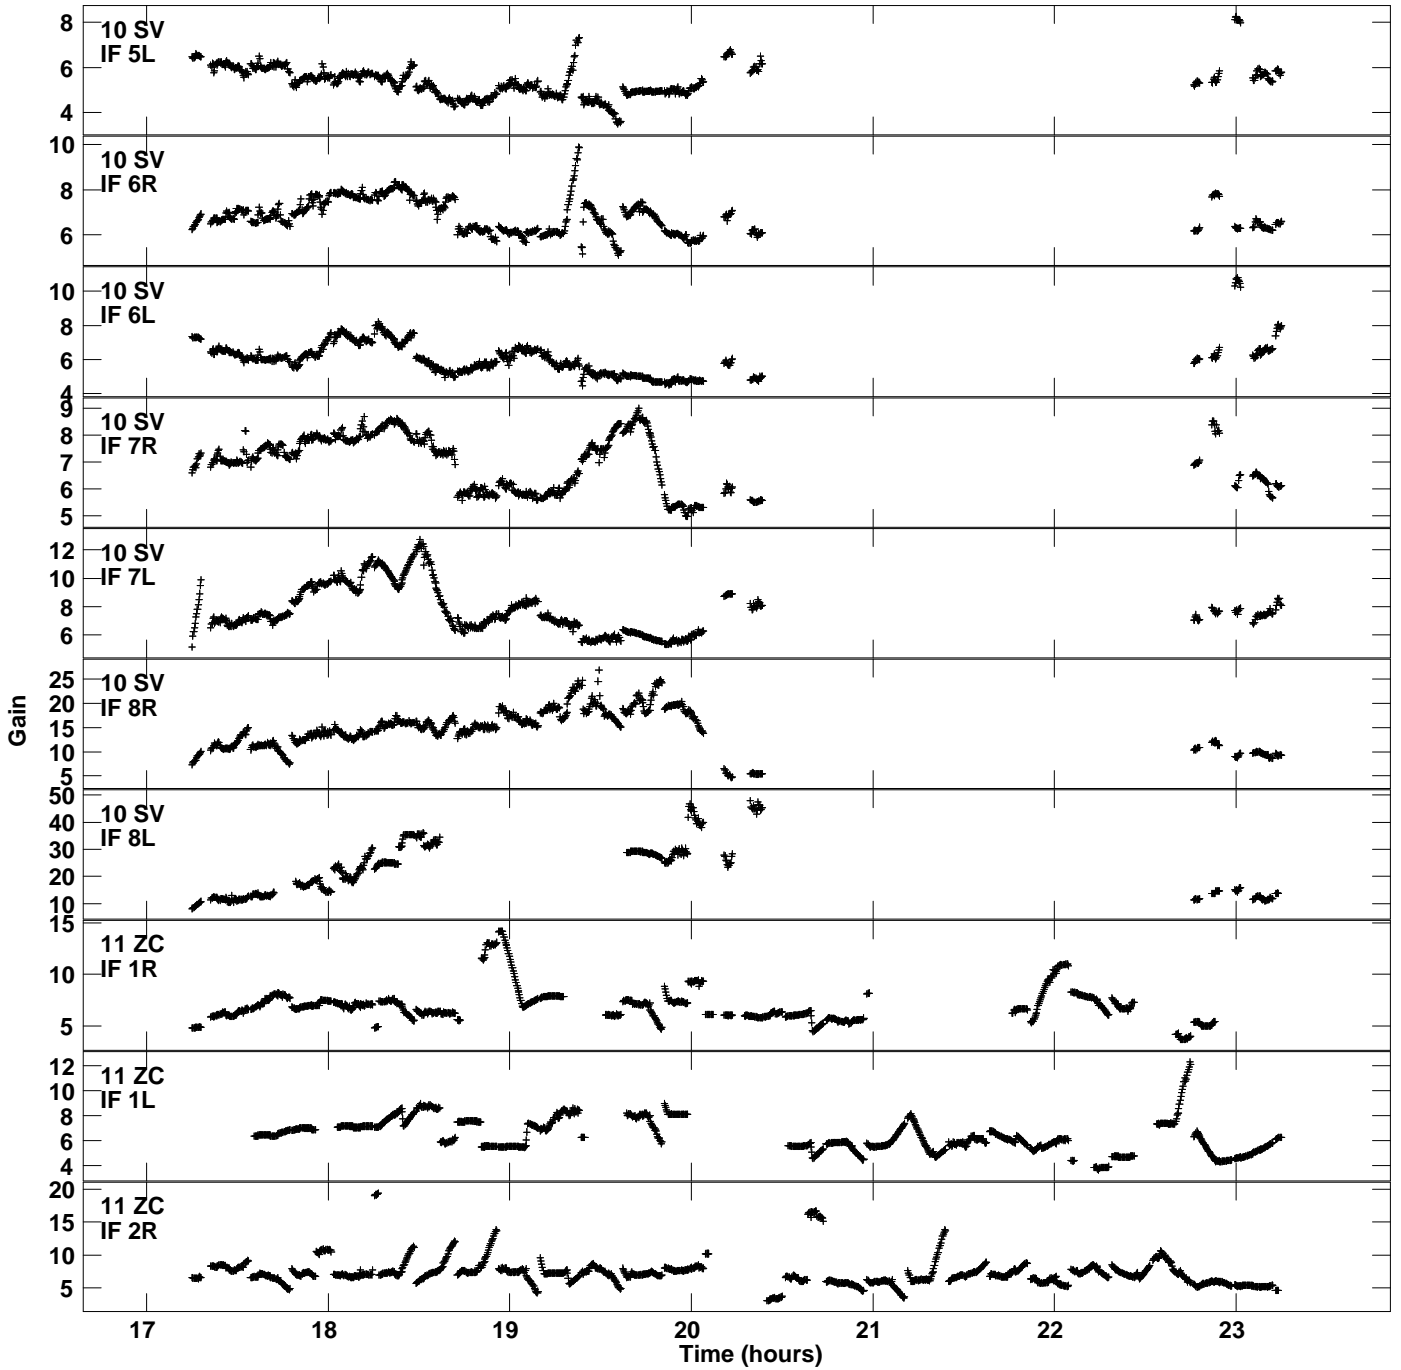

Plot file version 13 created 07-FEB-2020 11:27:31
Gain amp vs UTC time for EM131E.TMP.1
CL 4 Rpol & Lpol IF 1 - 8