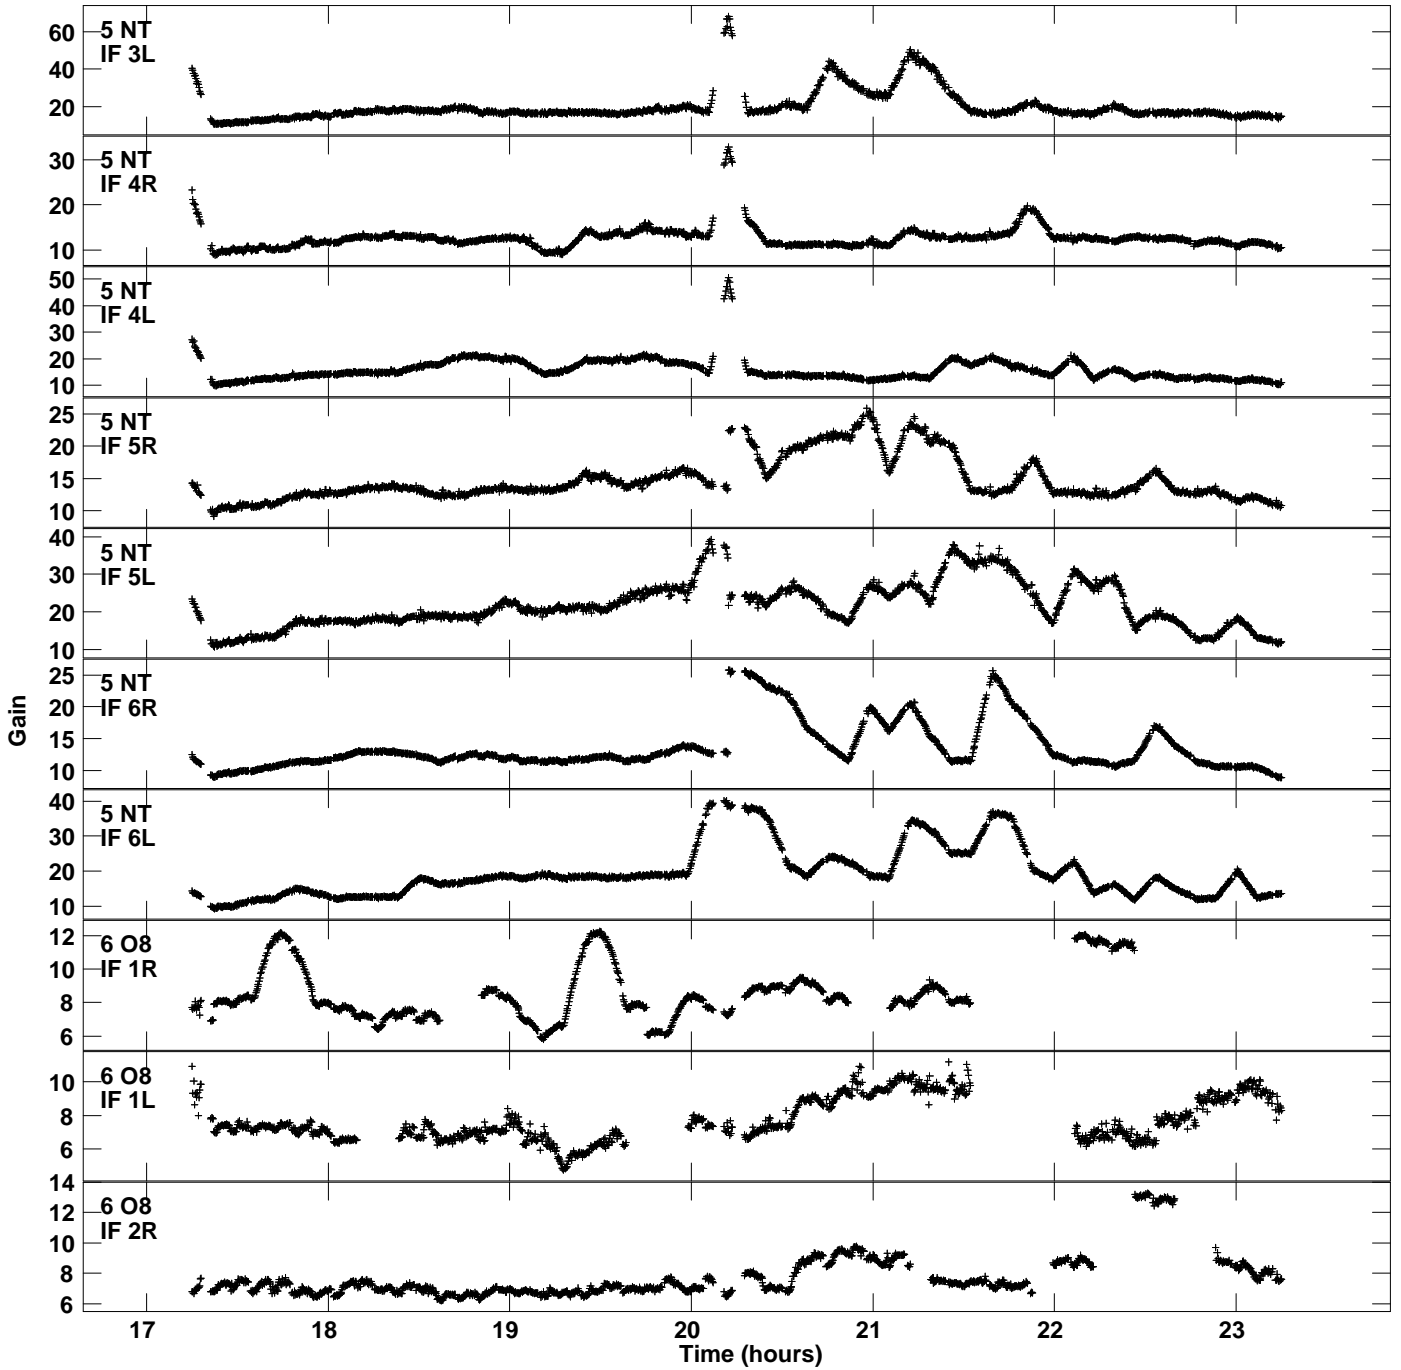

Plot file version 1 created 07-FEB-2020 11:27:31
Gain amp vs UTC time for EM131E.TMP.1
CL 4 Rpol & Lpol IF 1 - 8

Plot file version 2 created 07-FEB-2020 11:27:31
Gain amp vs UTC time for EM131E.TMP.1
CL 4 Rpol & Lpol IF 1 - 8

Plot file version 3 created 07-FEB-2020 11:27:31
Gain amp vs UTC time for EM131E.TMP.1
CL 4 Rpol & Lpol IF 1 - 8

Plot file version 4 created 07-FEB-2020 11:27:31
Gain amp vs UTC time for EM131E.TMP.1
CL 4 Rpol & Lpol IF 1 - 8

Plot file version 5 created 07-FEB-2020 11:27:31
Gain amp vs UTC time for EM131E.TMP.1
CL 4 Rpol & Lpol IF 1 - 8

Plot file version 6 created 07-FEB-2020 11:27:31
Gain amp vs UTC time for EM131E.TMP.1
CL 4 Rpol & Lpol IF 1 - 8