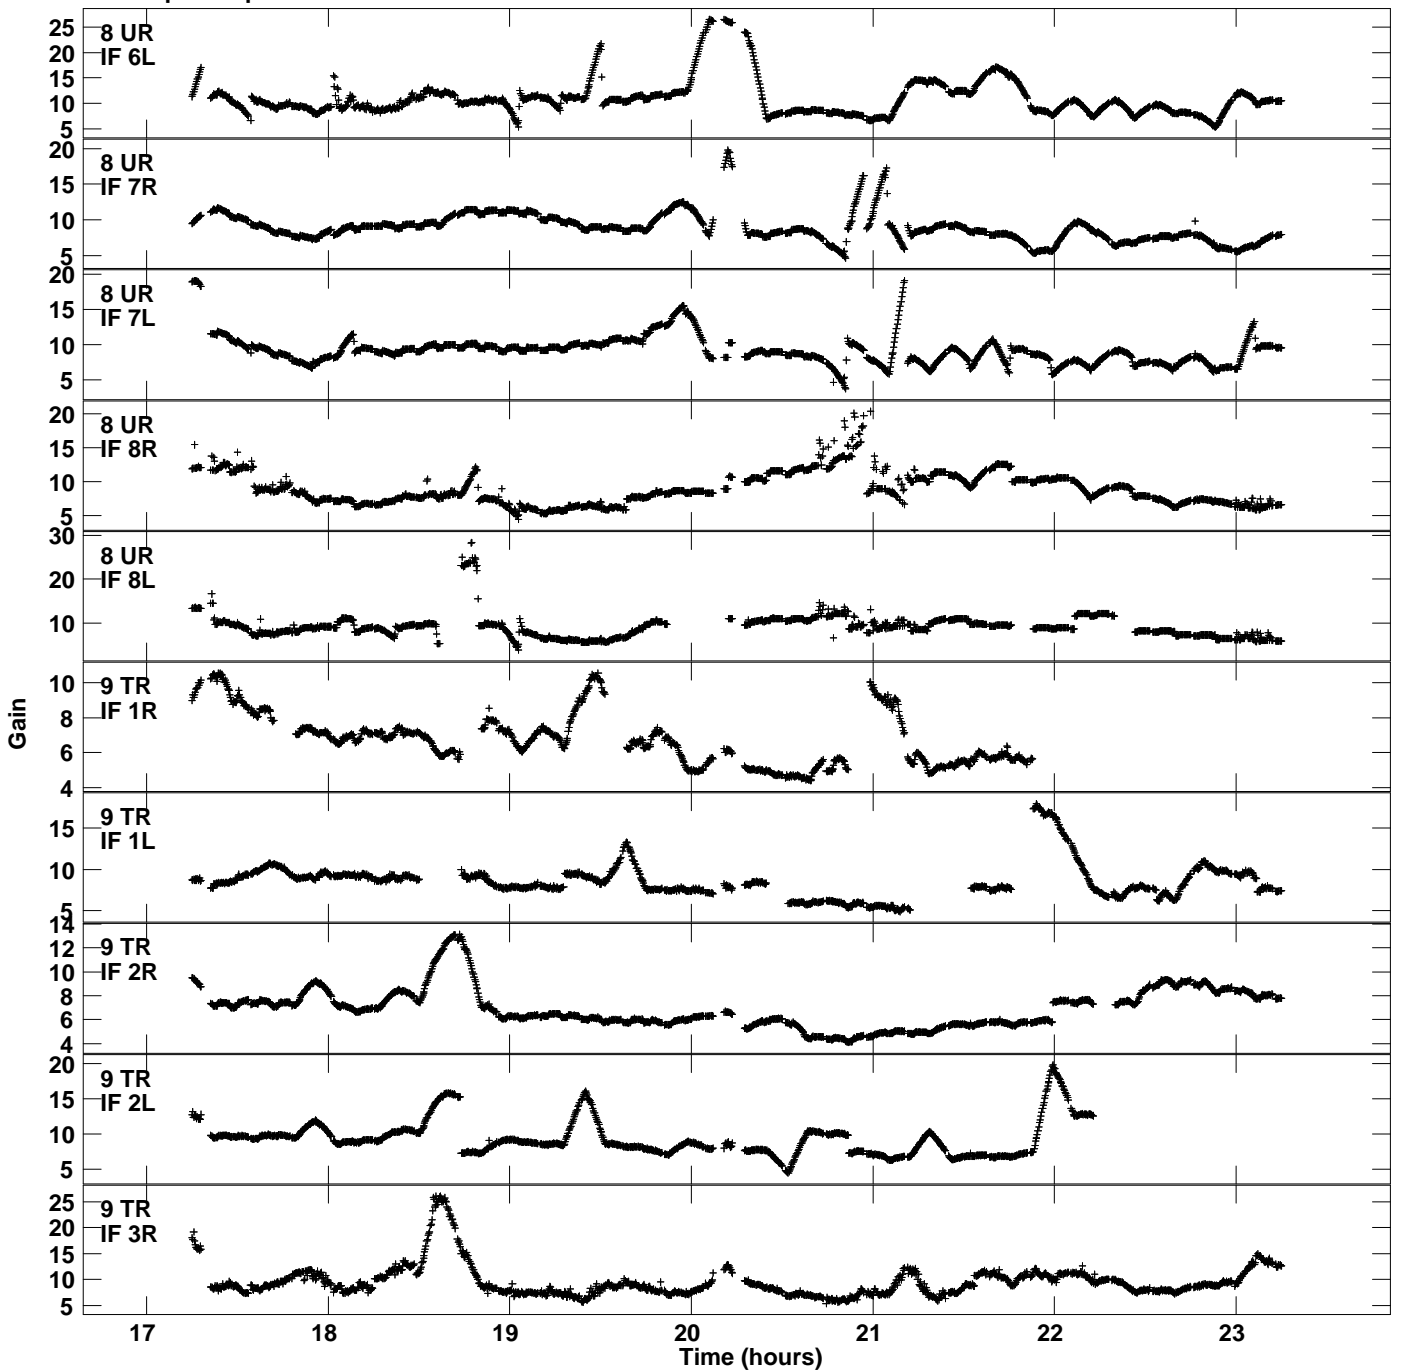

Plot file version 10 created 07-FEB-2020 11:27:31
Gain amp vs UTC time for EM131E.TMP.1
CL 4 Rpol & Lpol IF 1 - 8