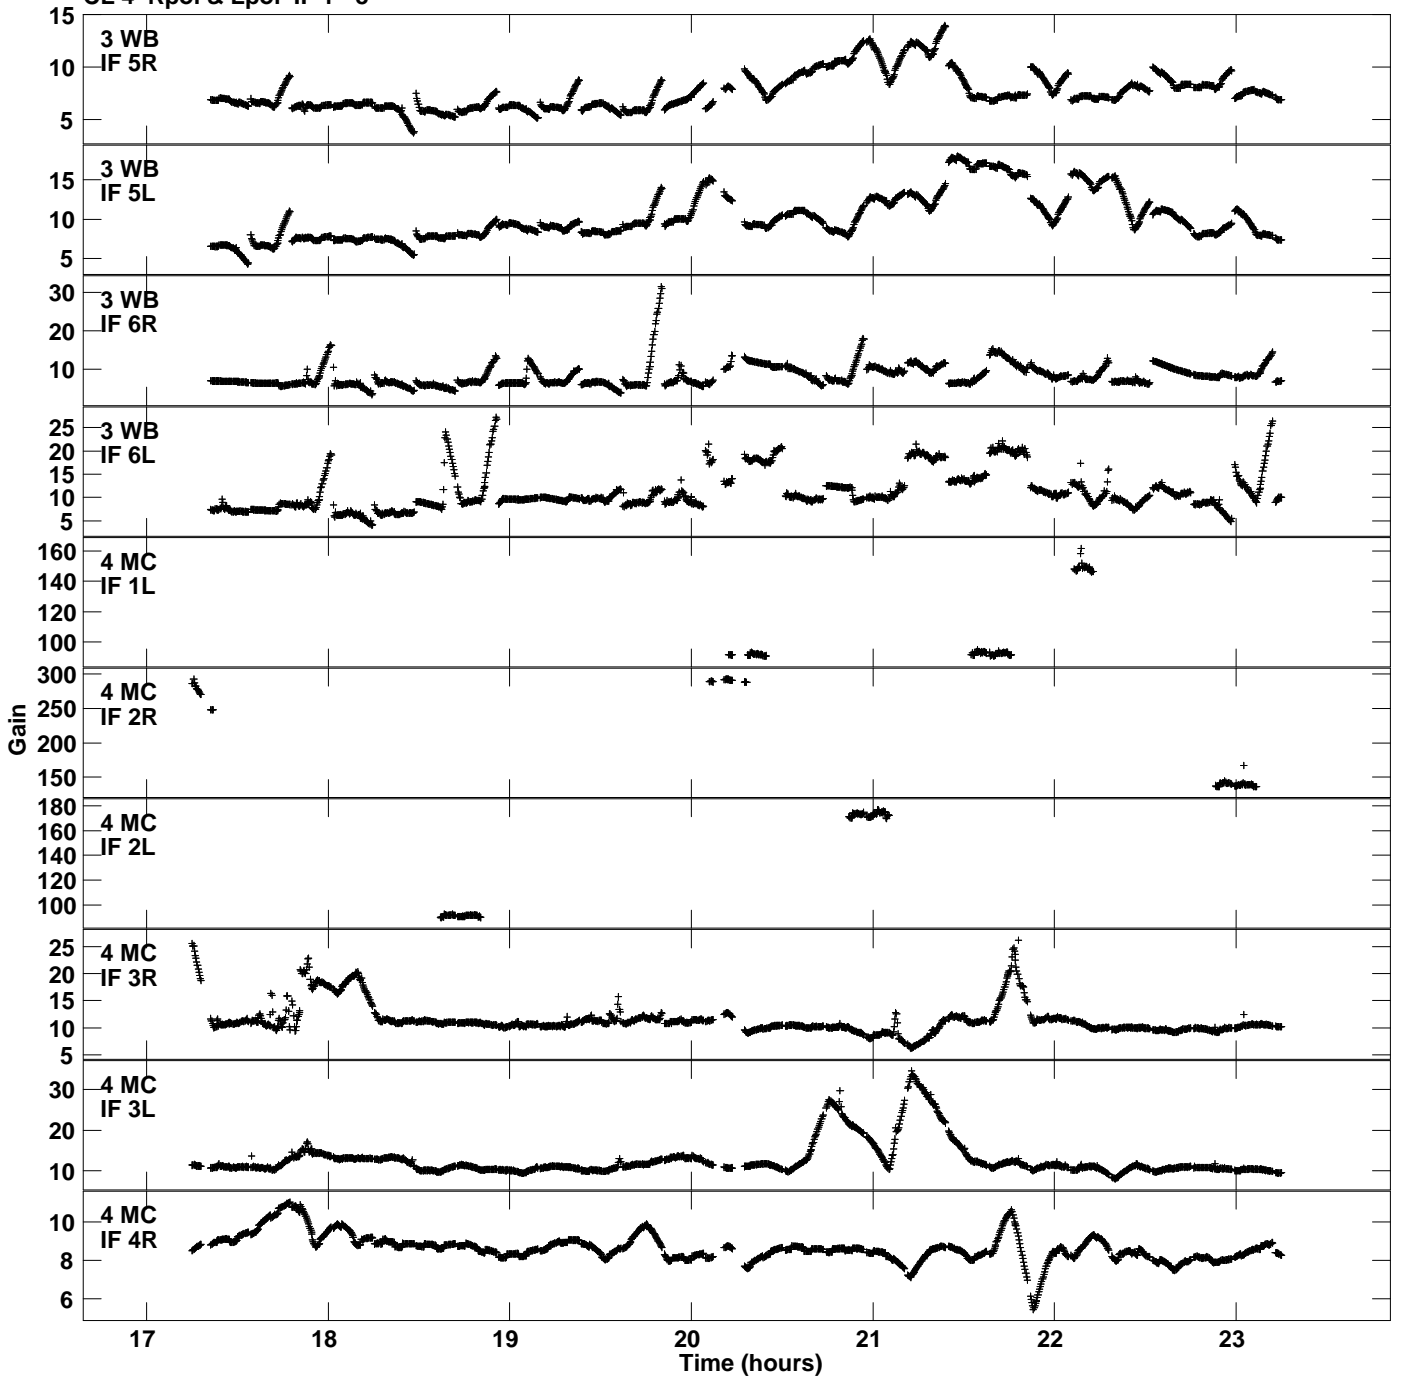

Plot file version 1 created 07-FEB-2020 11:27:31
Gain amp vs UTC time for EM131E.TMP.1
CL 4 Rpol & Lpol IF 1 - 8

Plot file version 2 created 07-FEB-2020 11:27:31
Gain amp vs UTC time for EM131E.TMP.1
CL 4 Rpol & Lpol IF 1 - 8

Plot file version 3 created 07-FEB-2020 11:27:31
Gain amp vs UTC time for EM131E.TMP.1
CL 4 Rpol & Lpol IF 1 - 8

Plot file version 4 created 07-FEB-2020 11:27:31
Gain amp vs UTC time for EM131E.TMP.1
CL 4 Rpol & Lpol IF 1 - 8

Plot file version 5 created 07-FEB-2020 11:27:31
Gain amp vs UTC time for EM131E.TMP.1
CL 4 Rpol & Lpol IF 1 - 8

Plot file version 6 created 07-FEB-2020 11:27:31
Gain amp vs UTC time for EM131E.TMP.1
CL 4 Rpol & Lpol IF 1 - 8

Plot file version 7 created 07-FEB-2020 11:27:31
Gain amp vs UTC time for EM131E.TMP.1
CL 4 Rpol & Lpol IF 1 - 8

Plot file version 8 created 07-FEB-2020 11:27:31
Gain amp vs UTC time for EM131E.TMP.1
CL 4 Rpol & Lpol IF 1 - 8