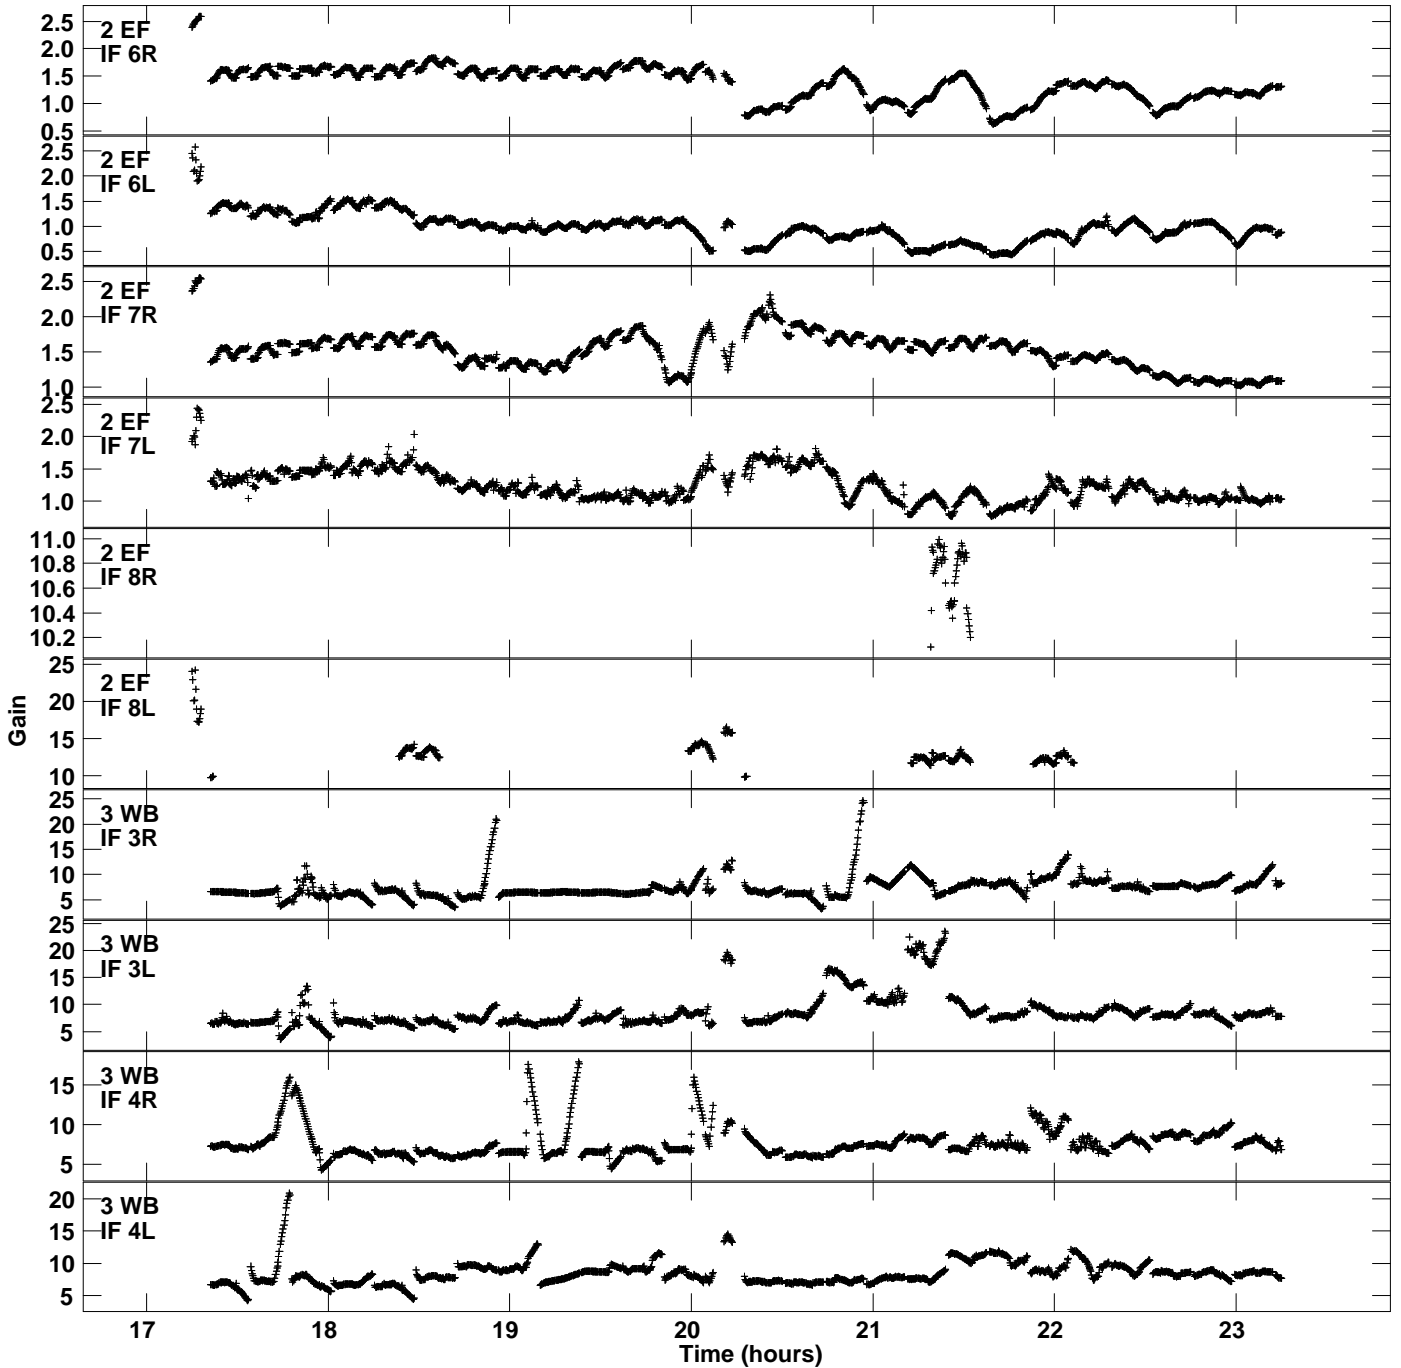

Plot file version 1 created 07-FEB-2020 11:27:31
Gain amp vs UTC time for EM131E.TMP.1
CL 4 Rpol & Lpol IF 1 - 8

Plot file version 2 created 07-FEB-2020 11:27:31
Gain amp vs UTC time for EM131E.TMP.1
CL 4 Rpol & Lpol IF 1 - 8

Plot file version 3 created 07-FEB-2020 11:27:31
Gain amp vs UTC time for EM131E.TMP.1
CL 4 Rpol & Lpol IF 1 - 8

Plot file version 4 created 07-FEB-2020 11:27:31
Gain amp vs UTC time for EM131E.TMP.1
CL 4 Rpol & Lpol IF 1 - 8

Plot file version 5 created 07-FEB-2020 11:27:31
Gain amp vs UTC time for EM131E.TMP.1
CL 4 Rpol & Lpol IF 1 - 8

Plot file version 6 created 07-FEB-2020 11:27:31
Gain amp vs UTC time for EM131E.TMP.1
CL 4 Rpol & Lpol IF 1 - 8