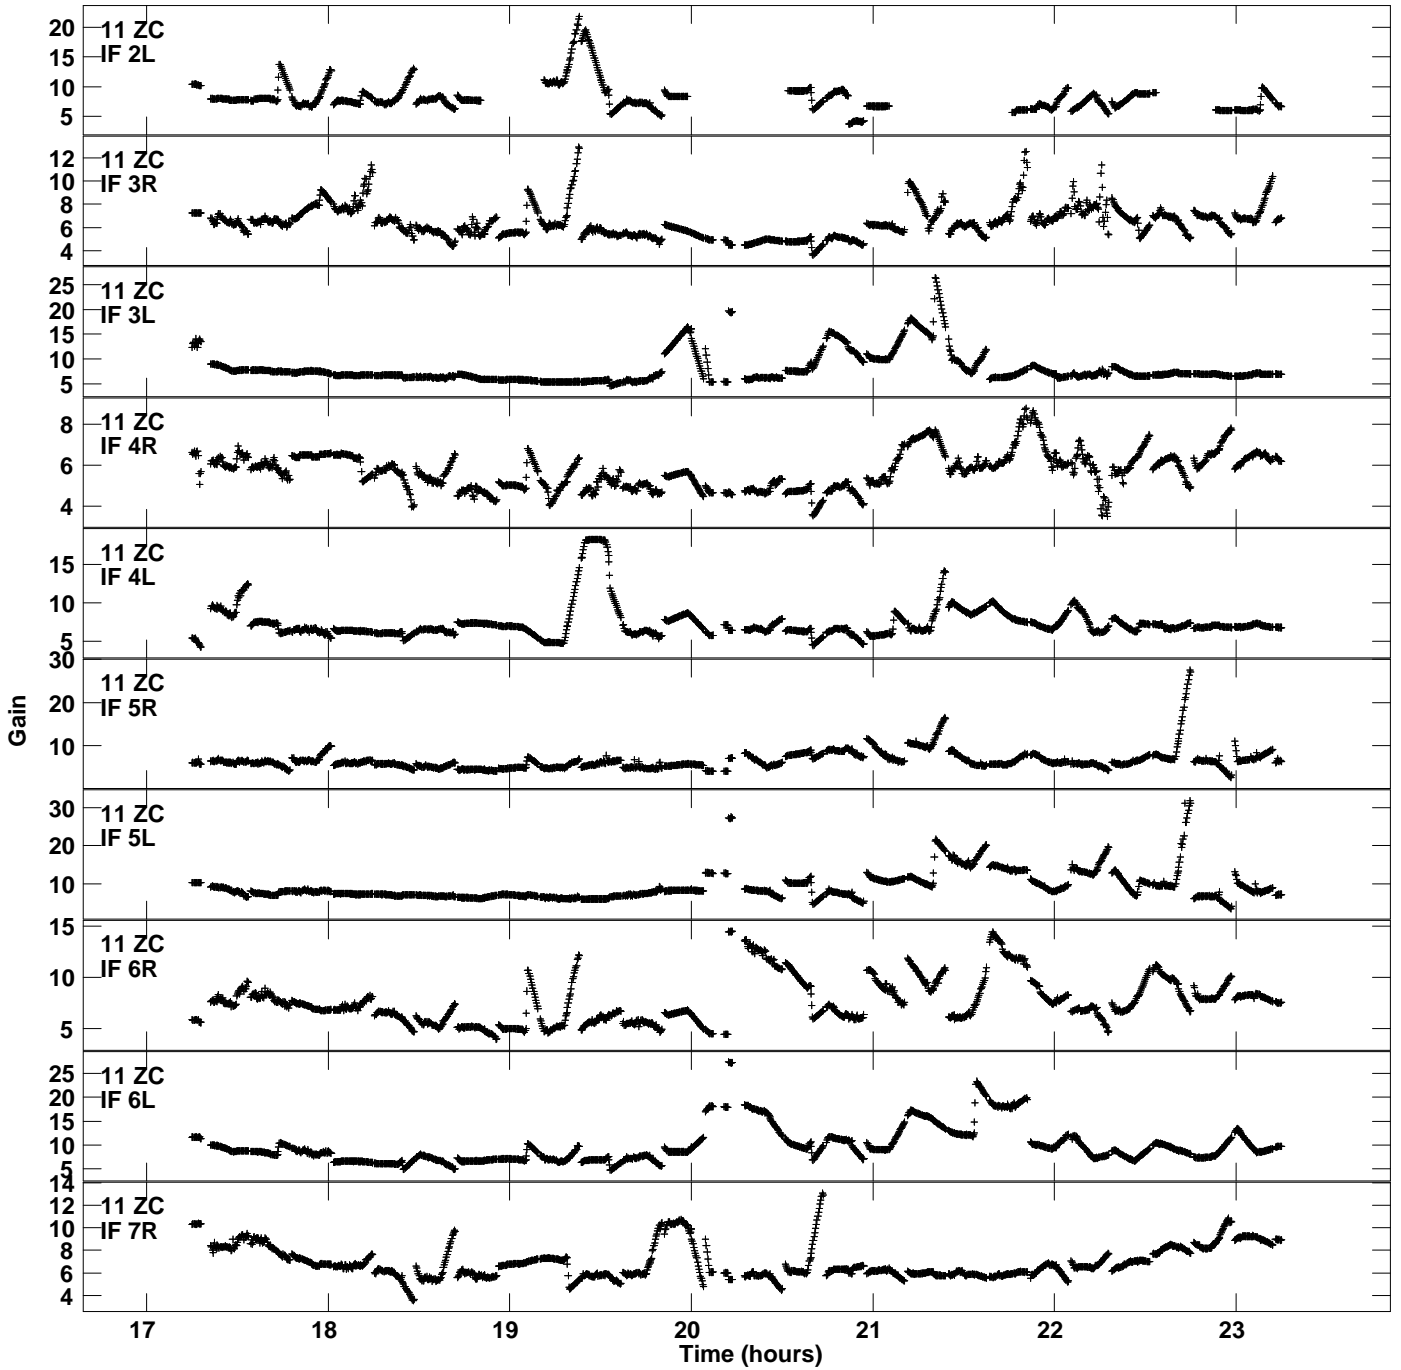

Plot file version 14 created 07-FEB-2020 11:27:31
Gain amp vs UTC time for EM131E.TMP.1
CL 4 Rpol & Lpol IF 1 - 8