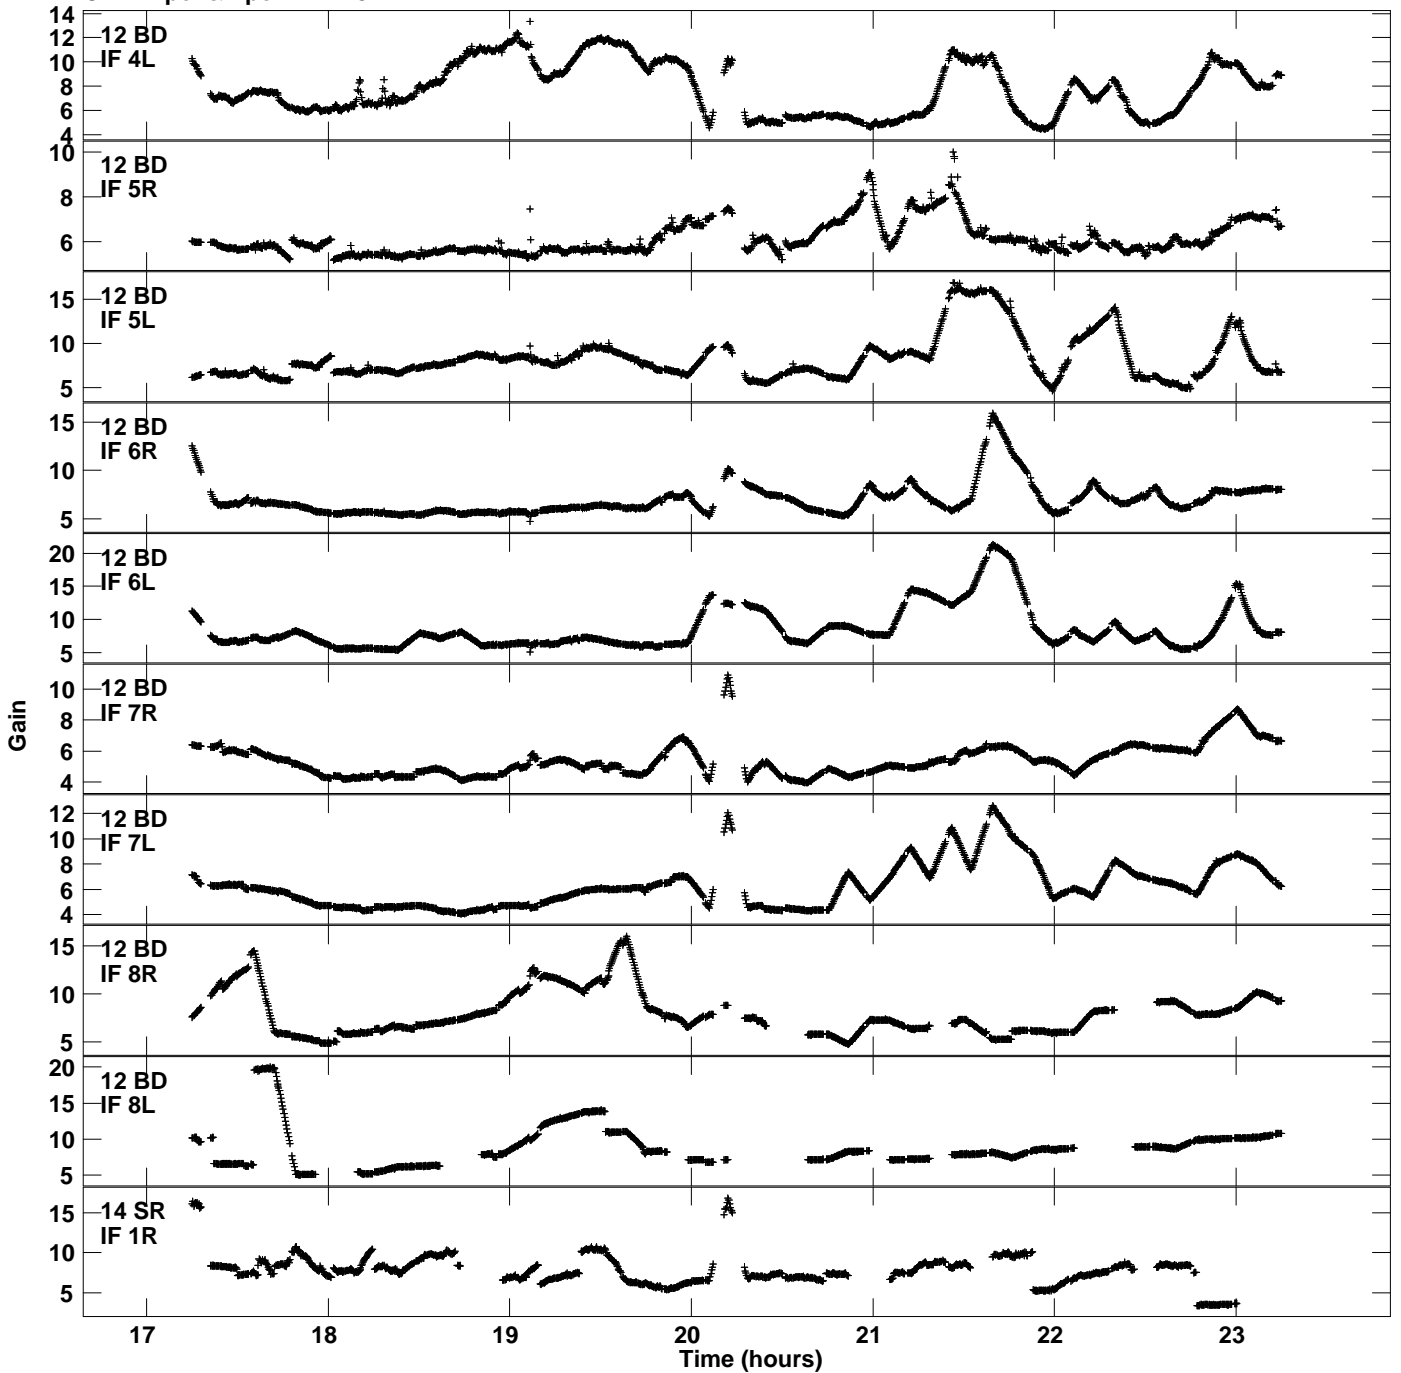

Plot file version 16 created 07-FEB-2020 11:27:31
Gain amp vs UTC time for EM131E.TMP.1
CL 4 Rpol & Lpol IF 1 - 8