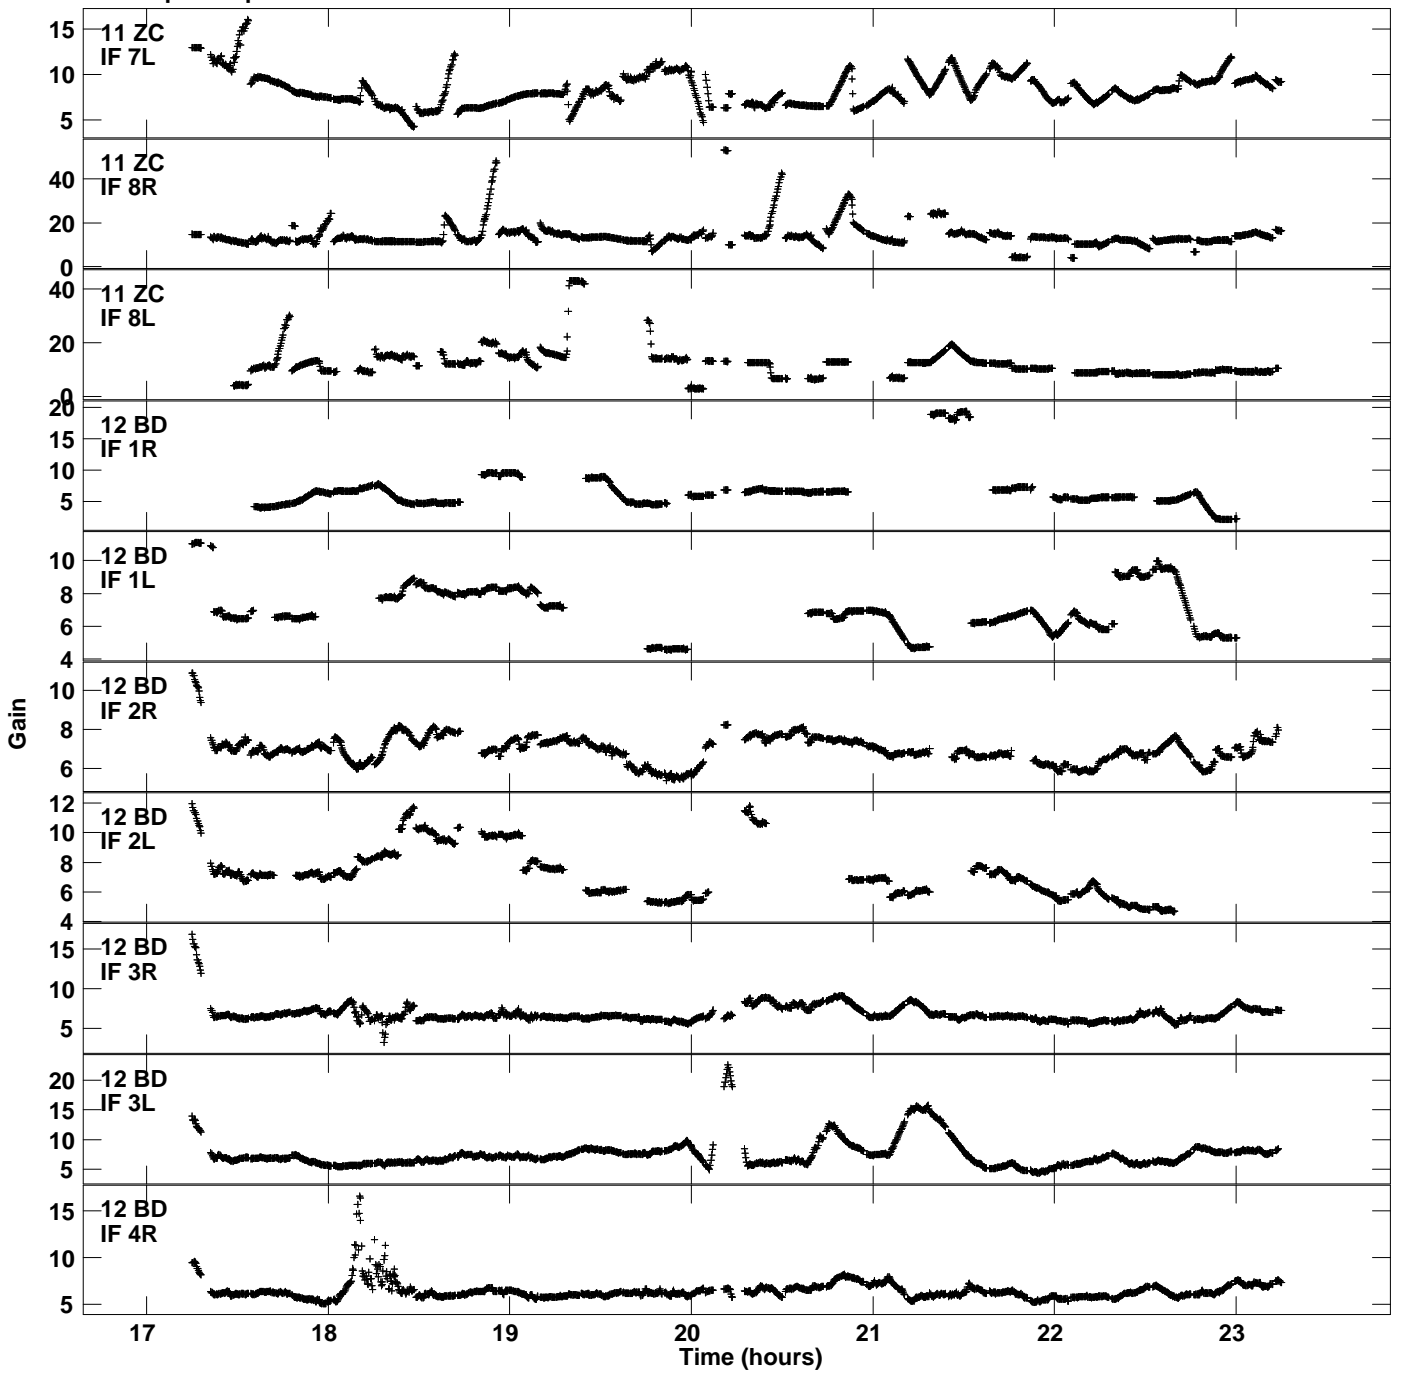

Plot file version 15 created 07-FEB-2020 11:27:31
Gain amp vs UTC time for EM131E.TMP.1
CL 4 Rpol & Lpol IF 1 - 8