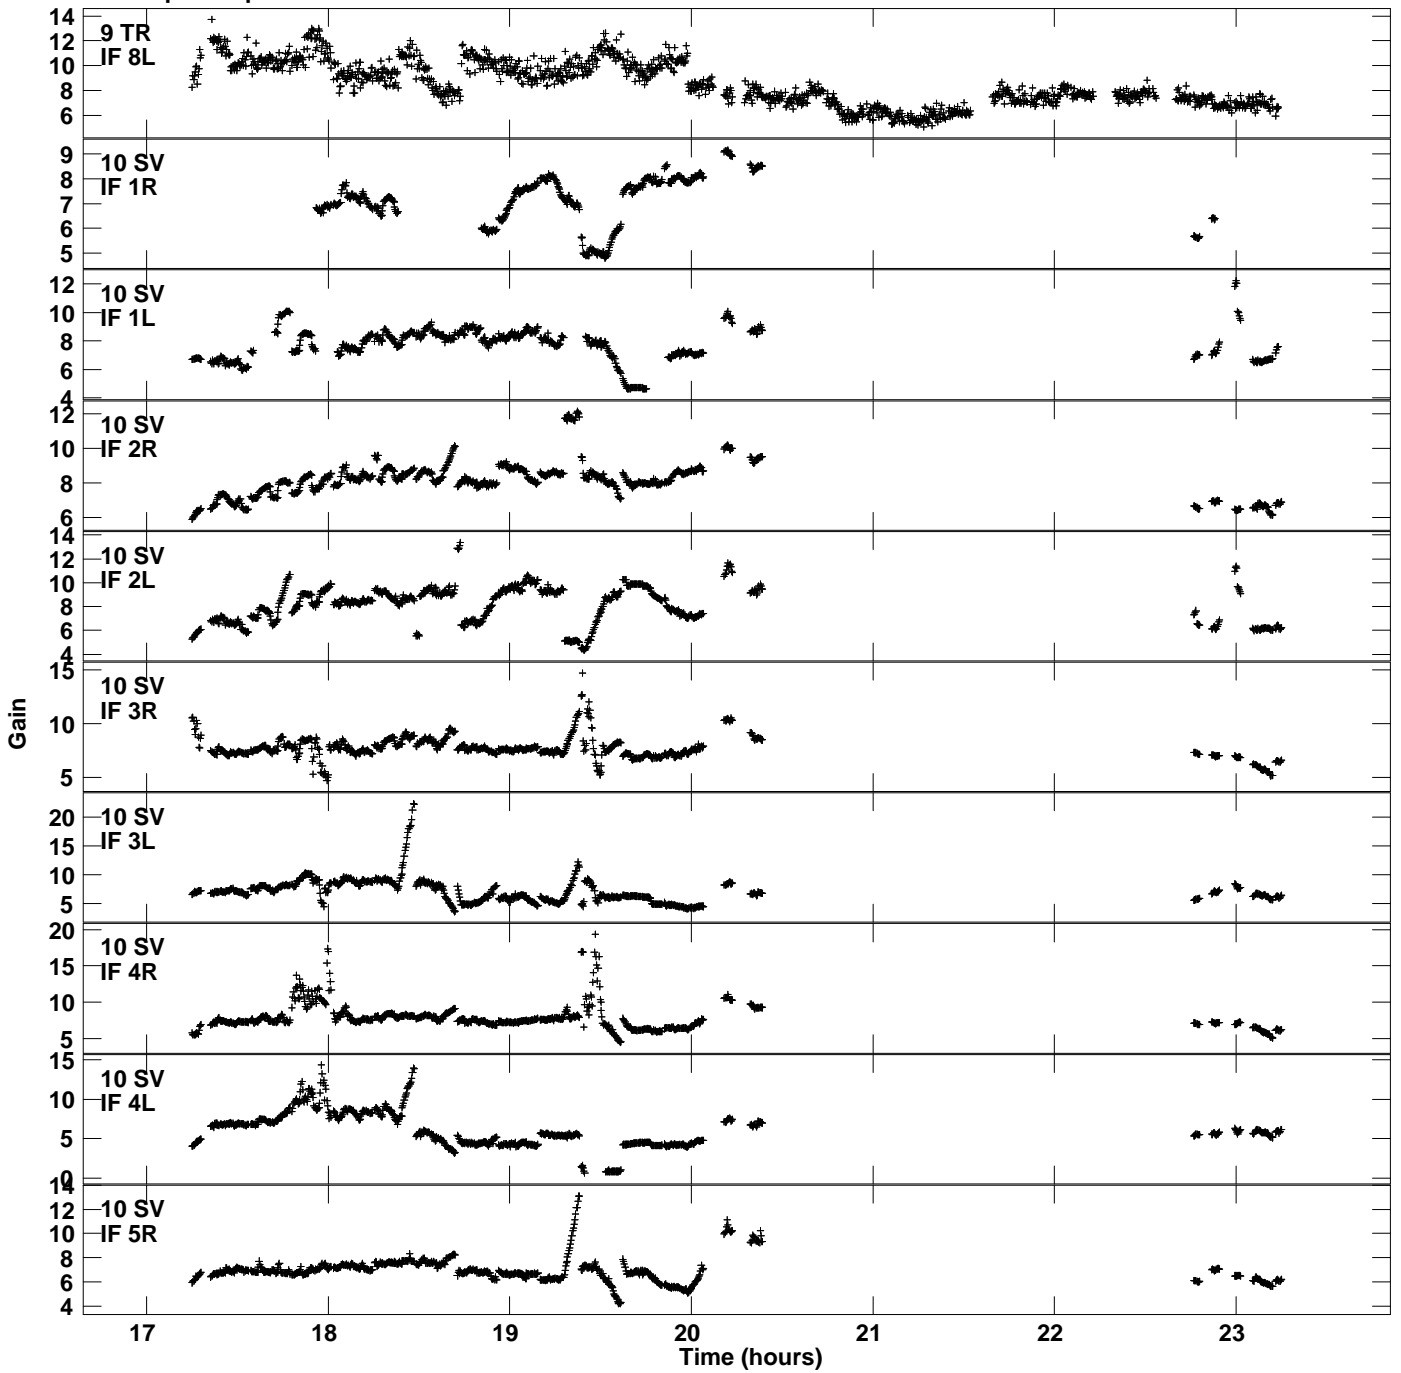

Plot file version 12 created 07-FEB-2020 11:27:31
Gain amp vs UTC time for EM131E.TMP.1
CL 4 Rpol & Lpol IF 1 - 8