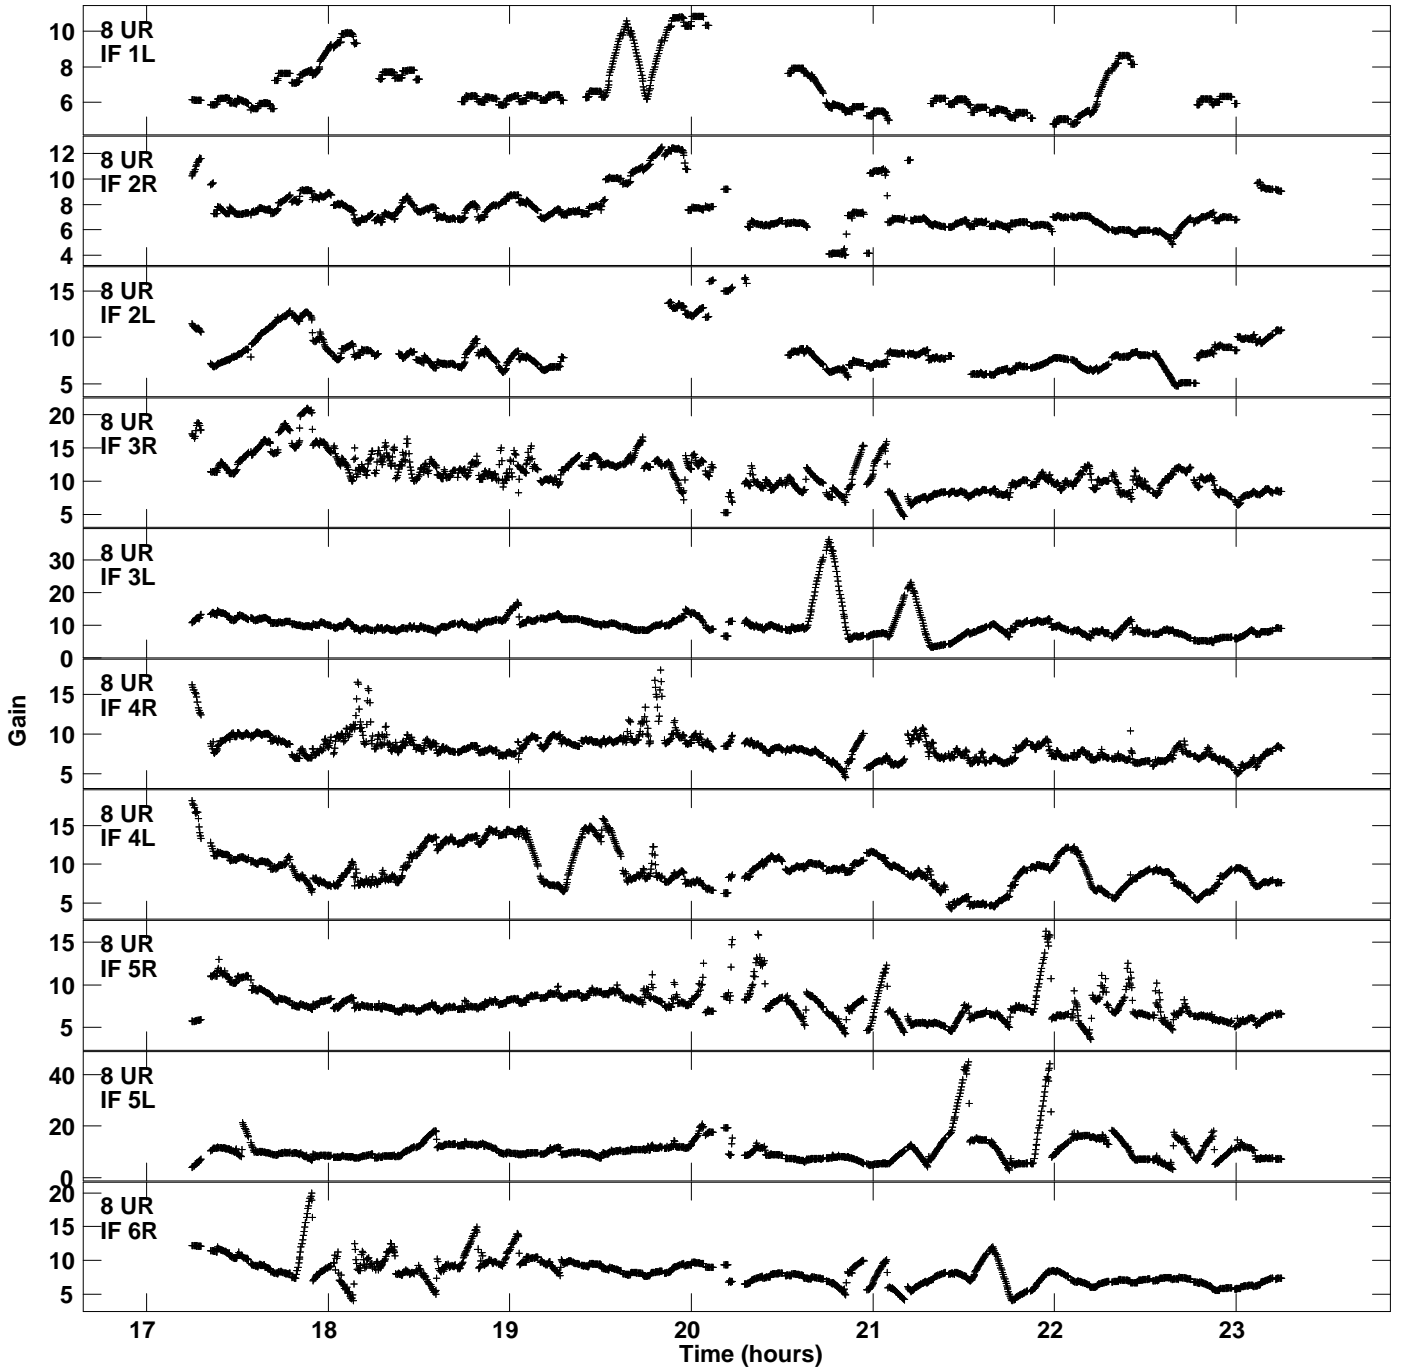

Plot file version 9 created 07-FEB-2020 11:27:31
Gain amp vs UTC time for EM131E.TMP.1
CL 4 Rpol & Lpol IF 1 - 8