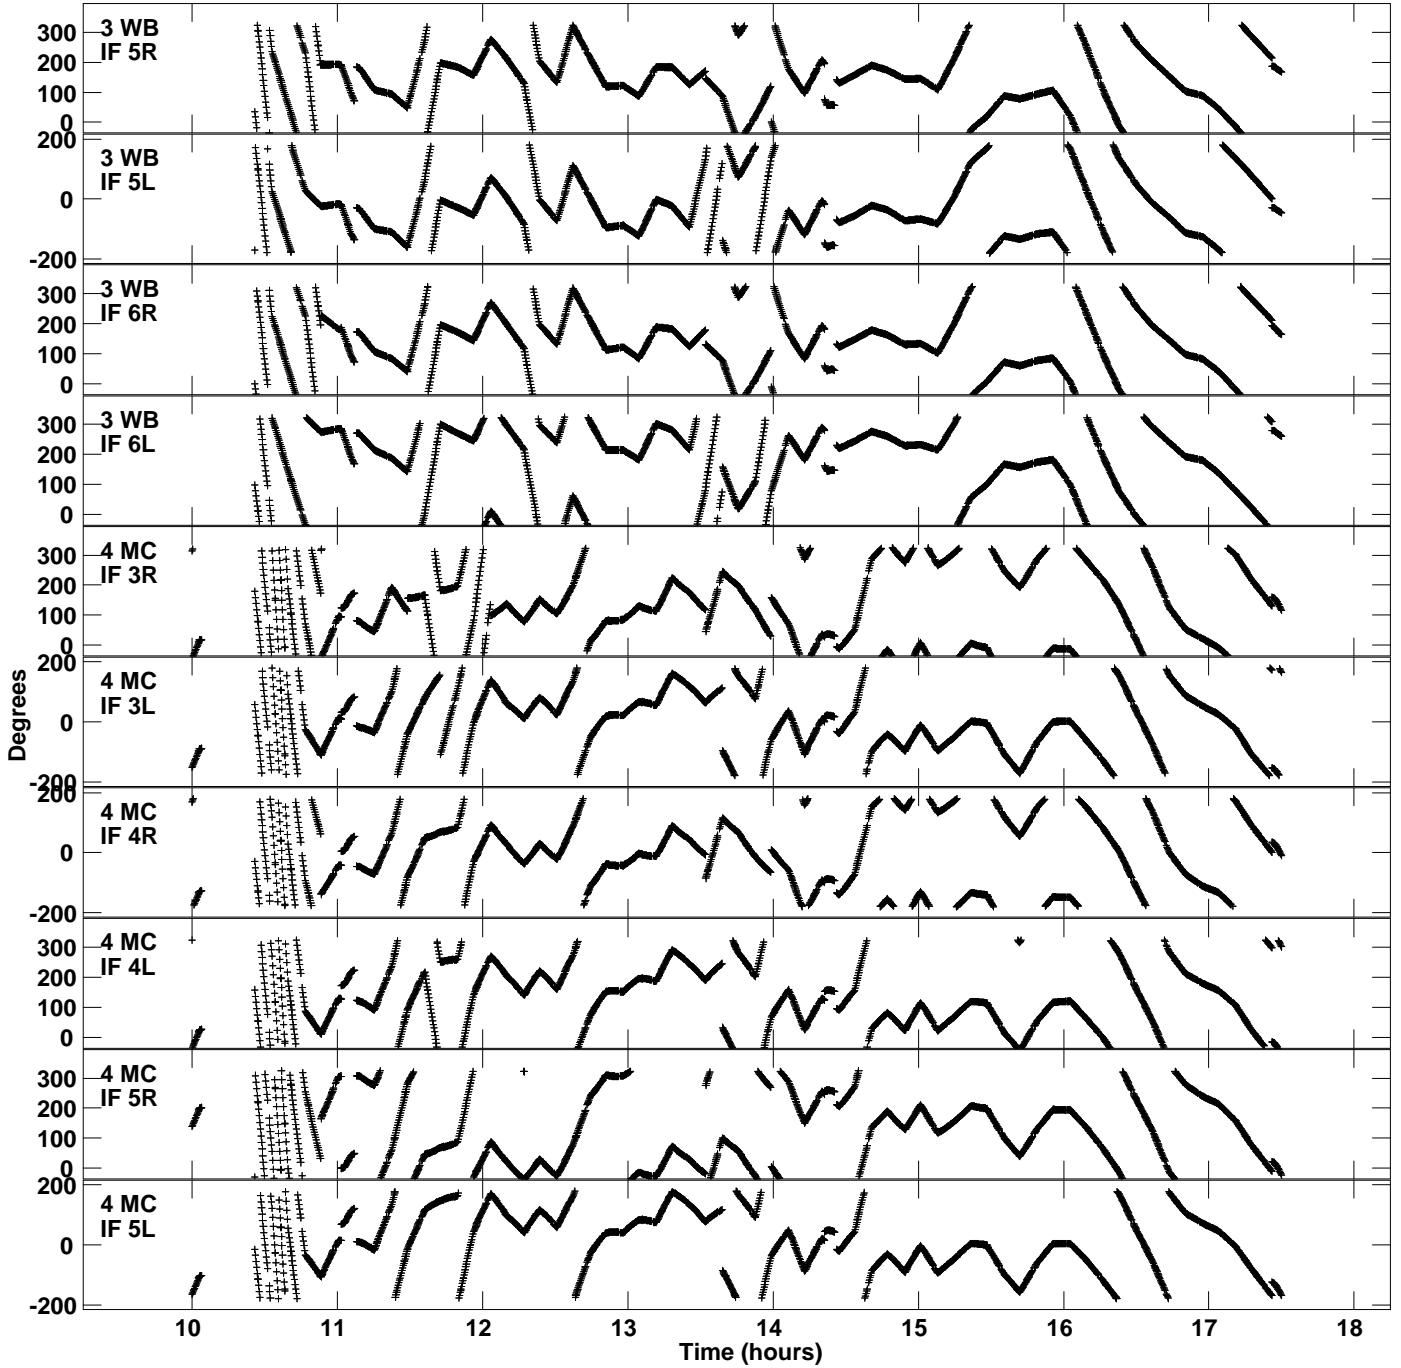

Plot file version 4 created 04-MAR-2022 12:17:42
Gain phs vs UTC time for EM131F.UVDATA.1
CL 4 Rpol & Lpol IF 1 - 8