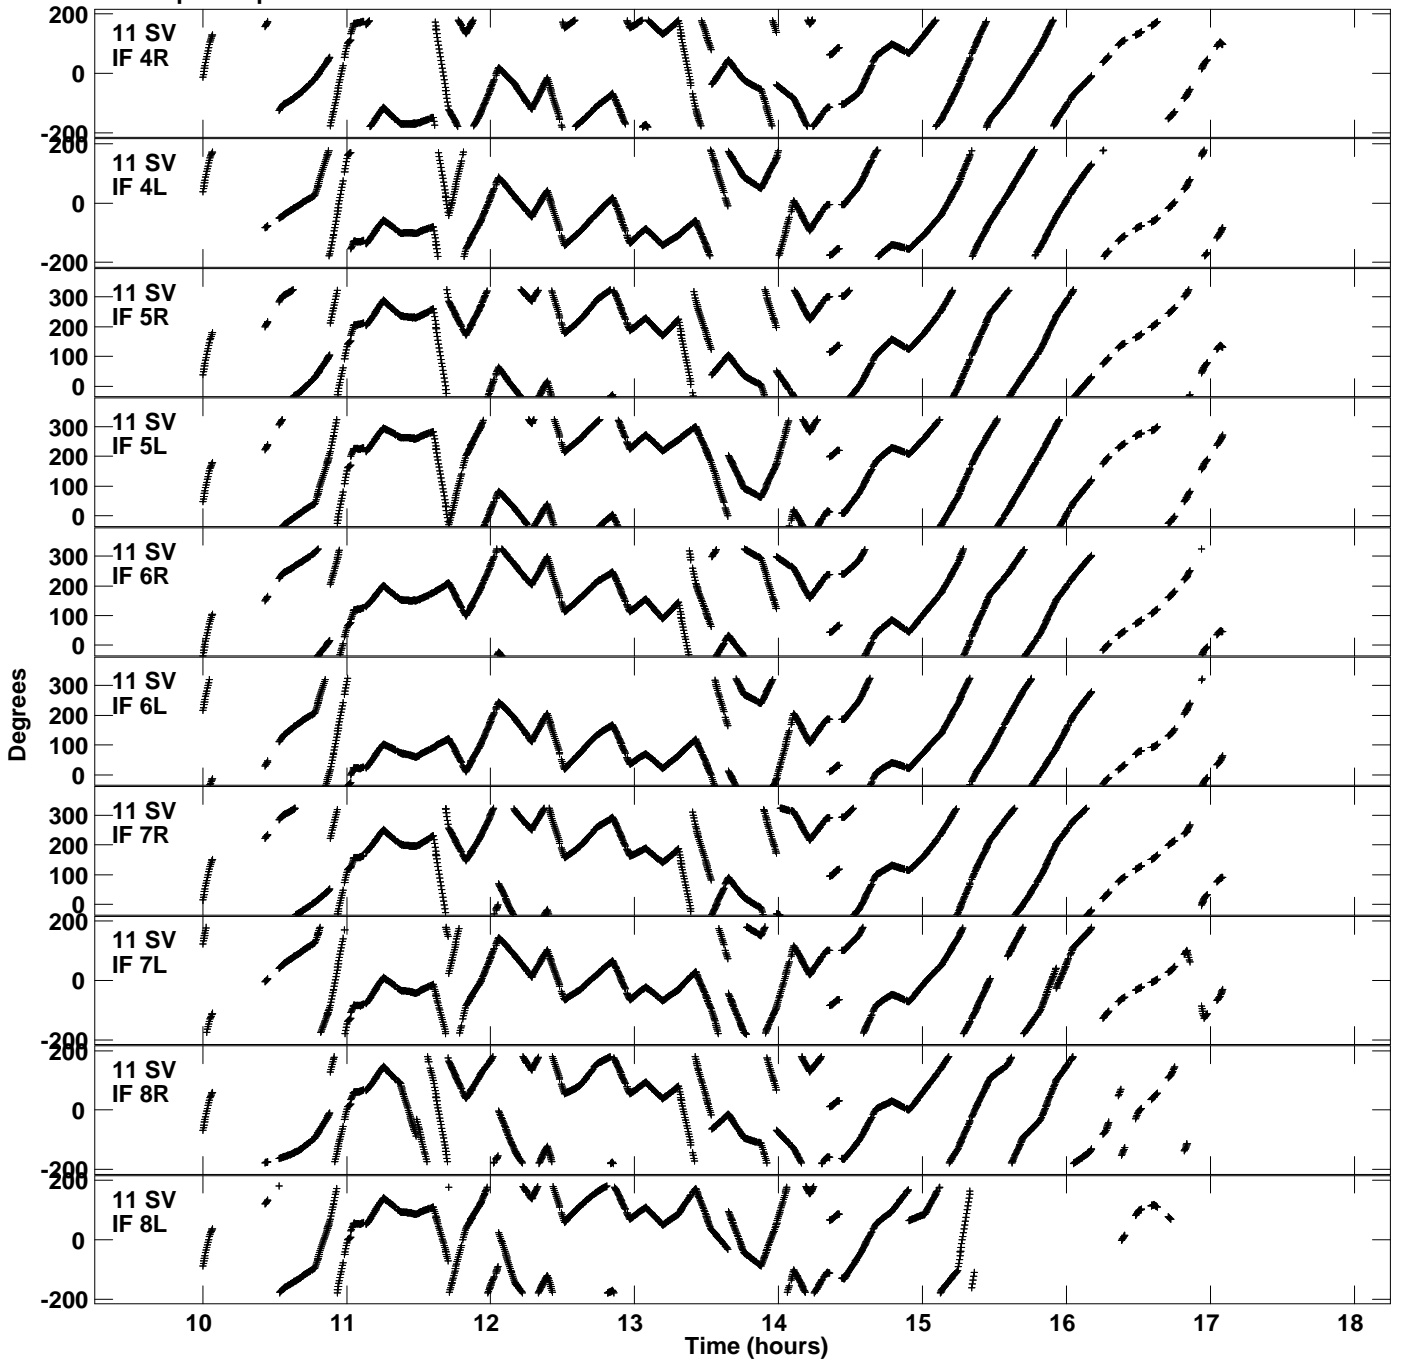

Plot file version 15 created 04-MAR-2022 12:17:42
Gain phs vs UTC time for EM131F.UVDATA.1
CL 4 Rpol & Lpol IF 1 - 8