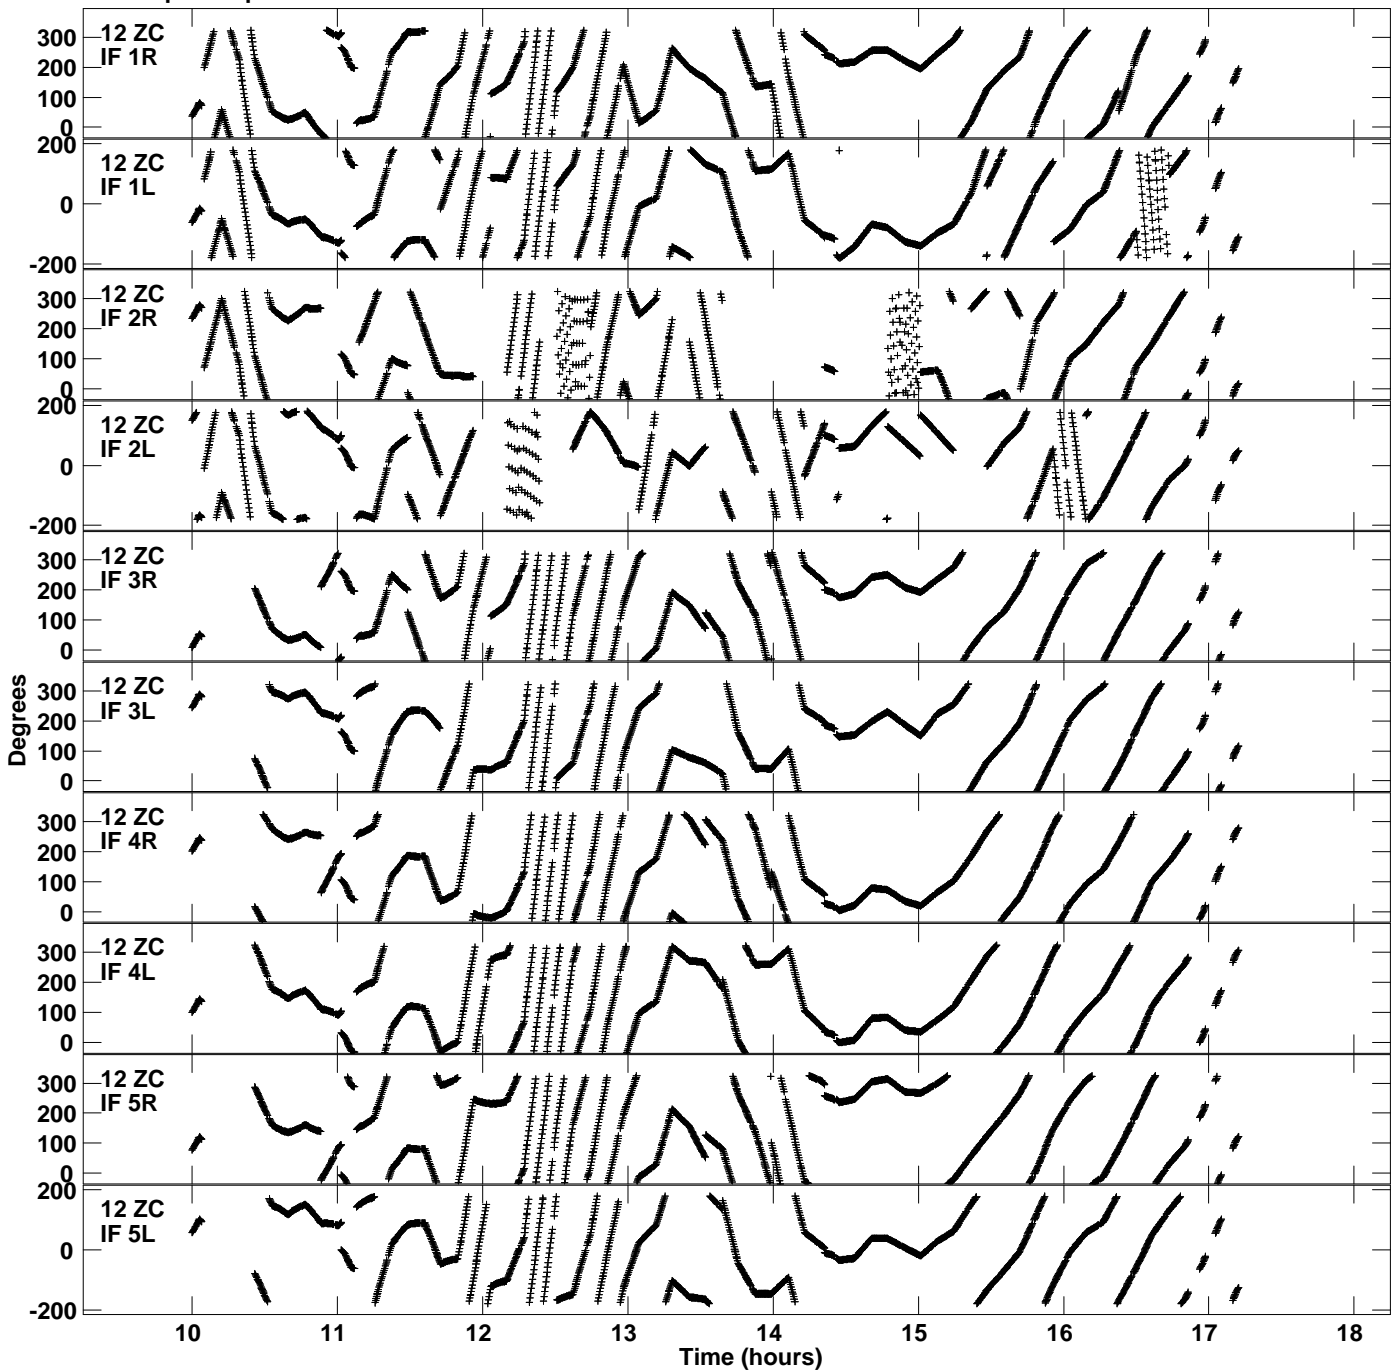

Plot file version 16 created 04-MAR-2022 12:17:42
Gain phs vs UTC time for EM131F.UVDATA.1
CL 4 Rpol & Lpol IF 1 - 8