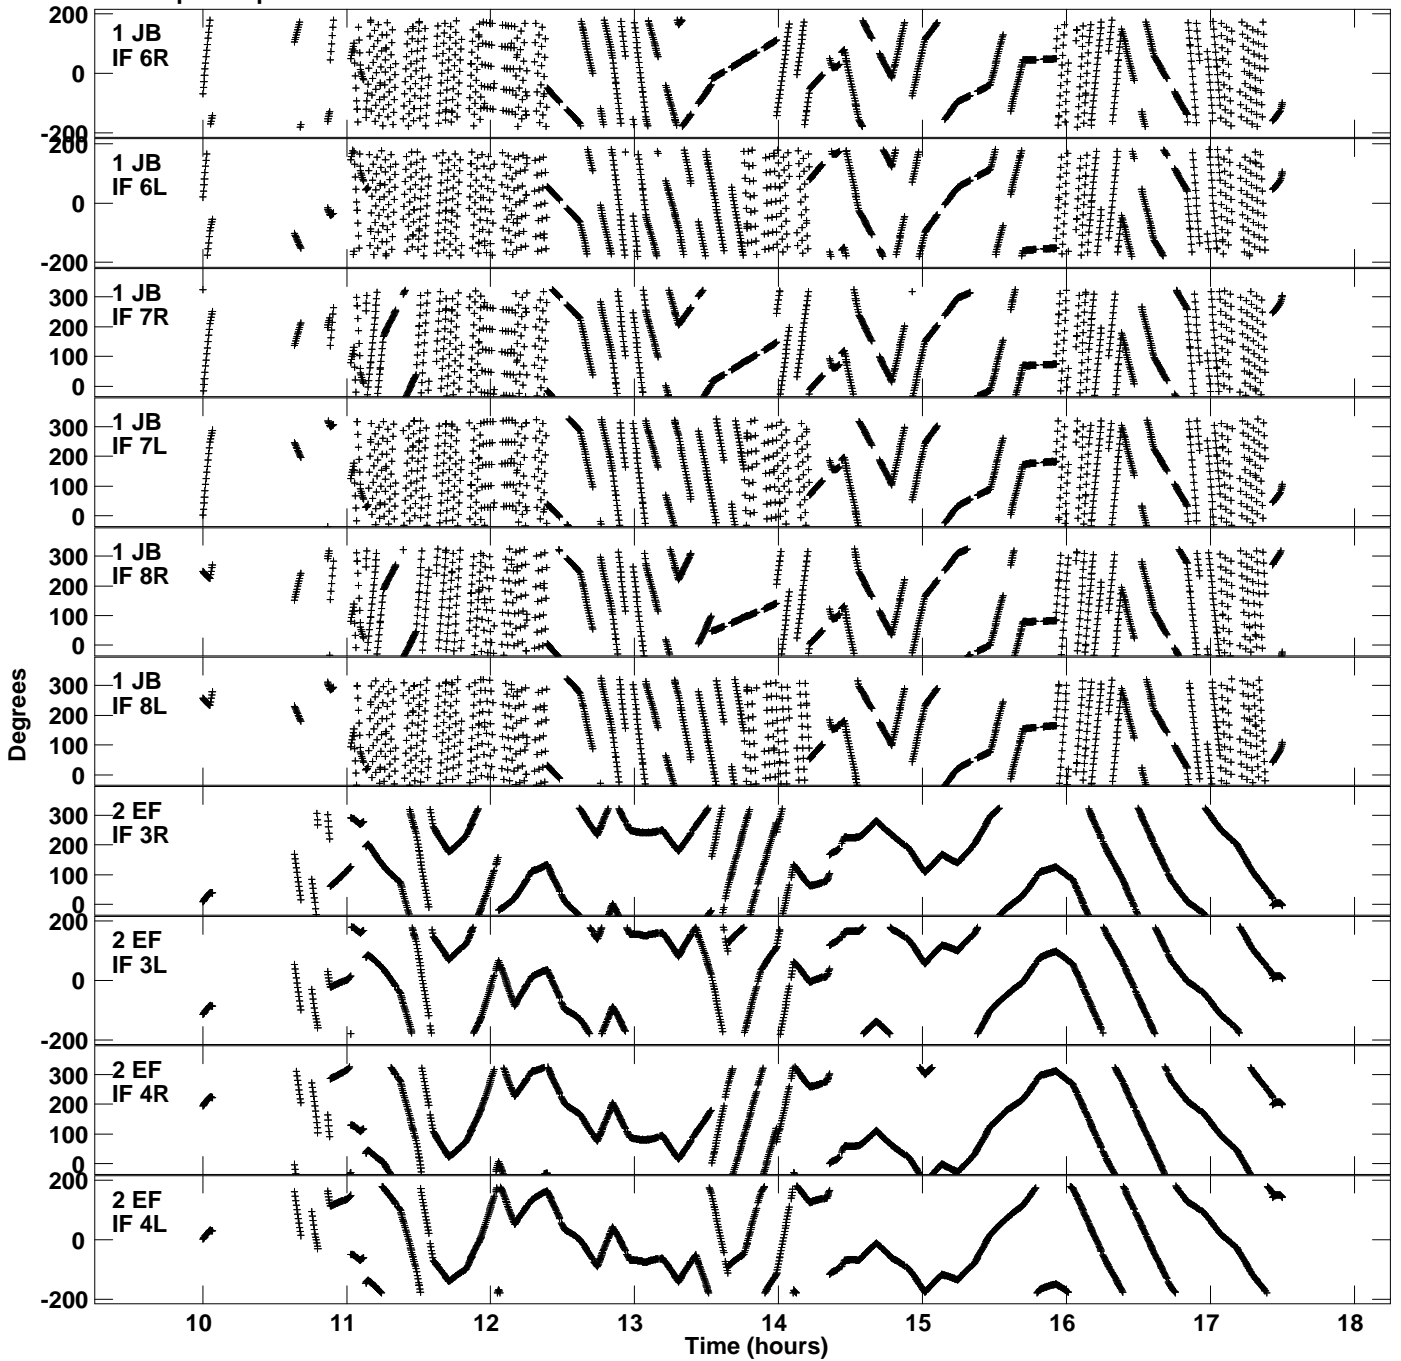

Plot file version 1 created 04-MAR-2022 12:17:42
Gain phs vs UTC time for EM131F.UVDATA.1
CL 4 Rpol & Lpol IF 1 - 8

Plot file version 2 created 04-MAR-2022 12:17:42
Gain phs vs UTC time for EM131F.UVDATA.1
CL 4 Rpol & Lpol IF 1 - 8