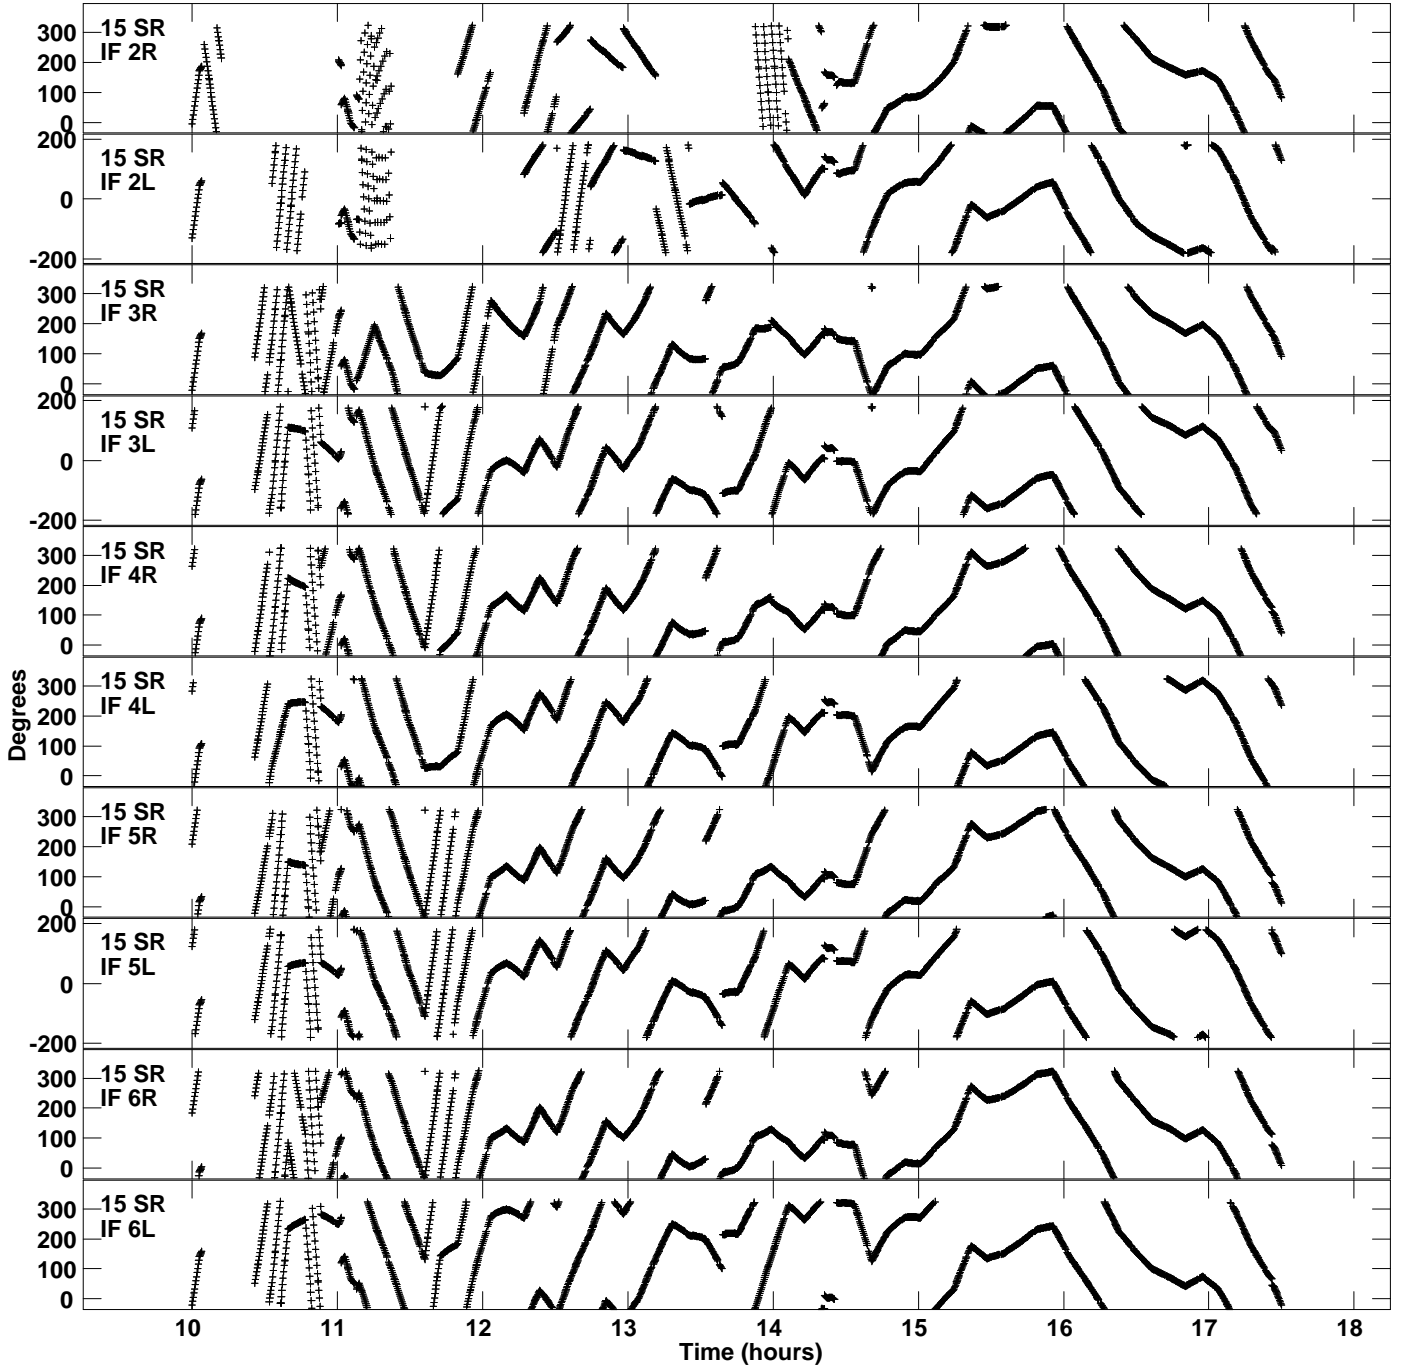

Plot file version 21 created 04-MAR-2022 12:17:42
Gain phs vs UTC time for EM131F.UVDATA.1
CL 4 Rpol & Lpol IF 1 - 8