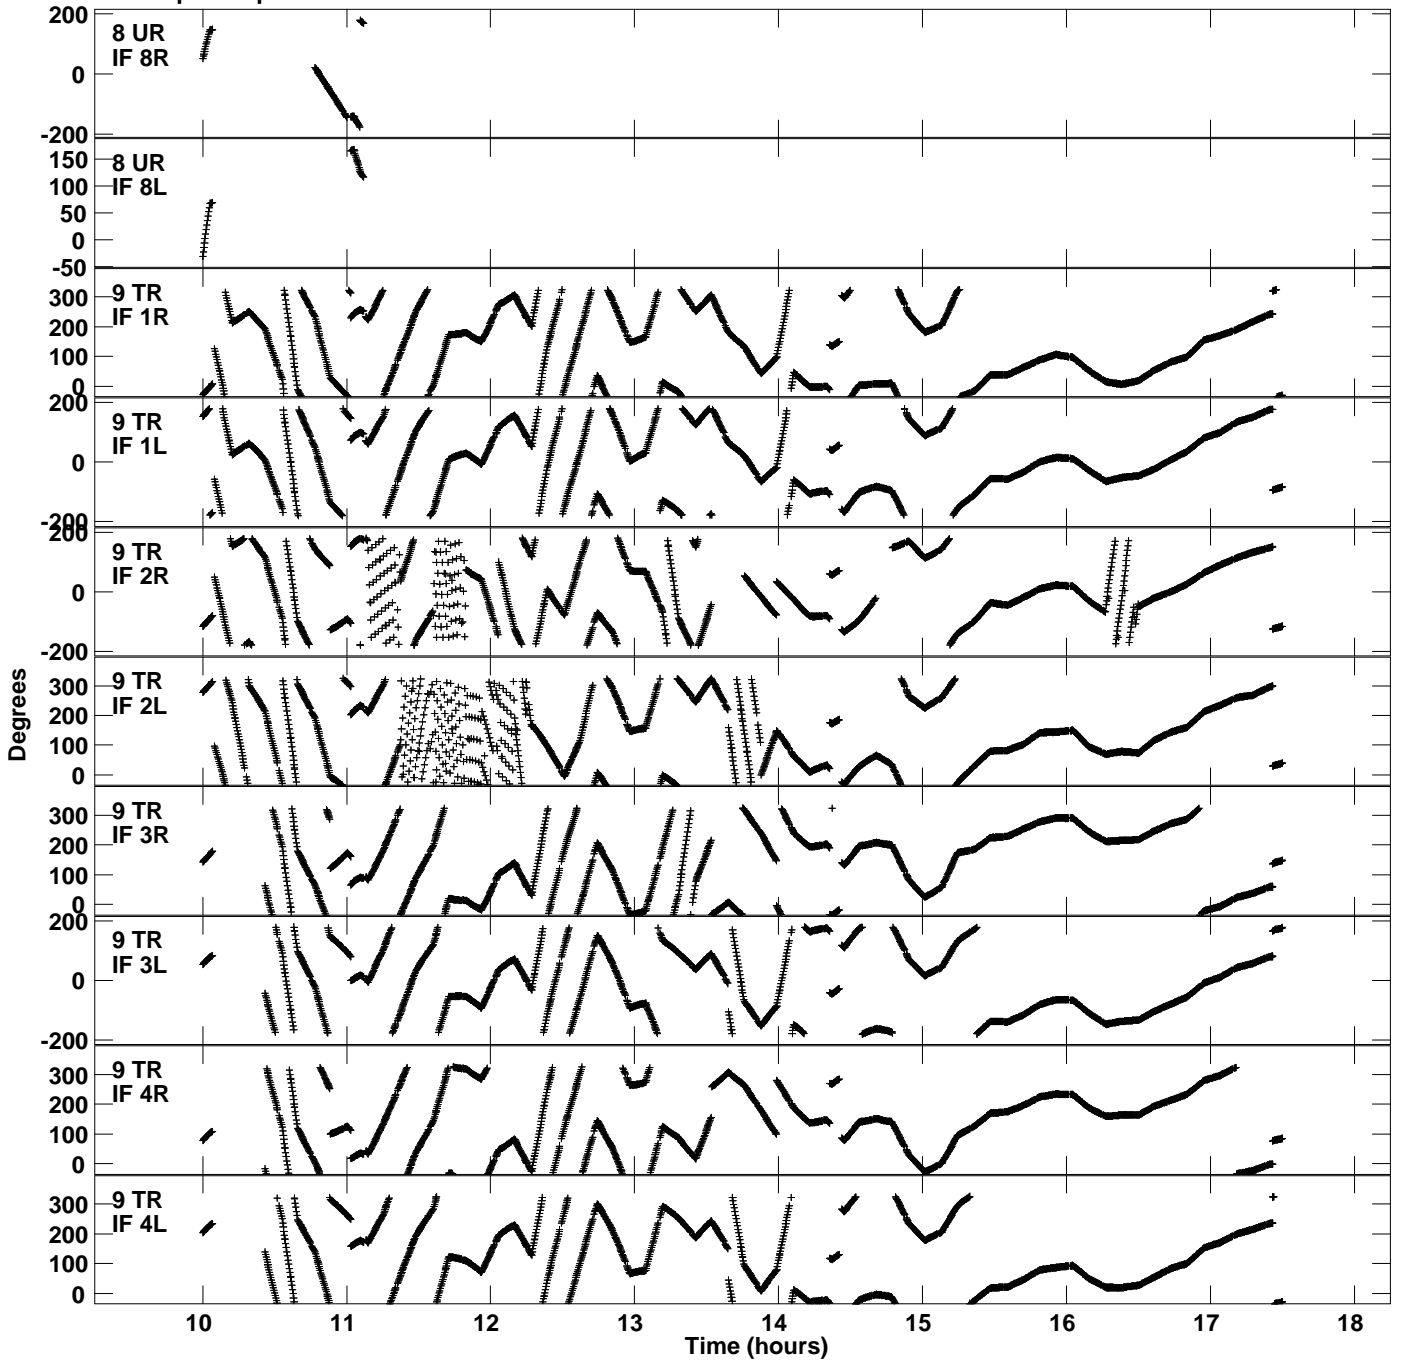

Plot file version 11 created 04-MAR-2022 12:17:42
Gain phs vs UTC time for EM131F.UVDATA.1
CL 4 Rpol & Lpol IF 1 - 8