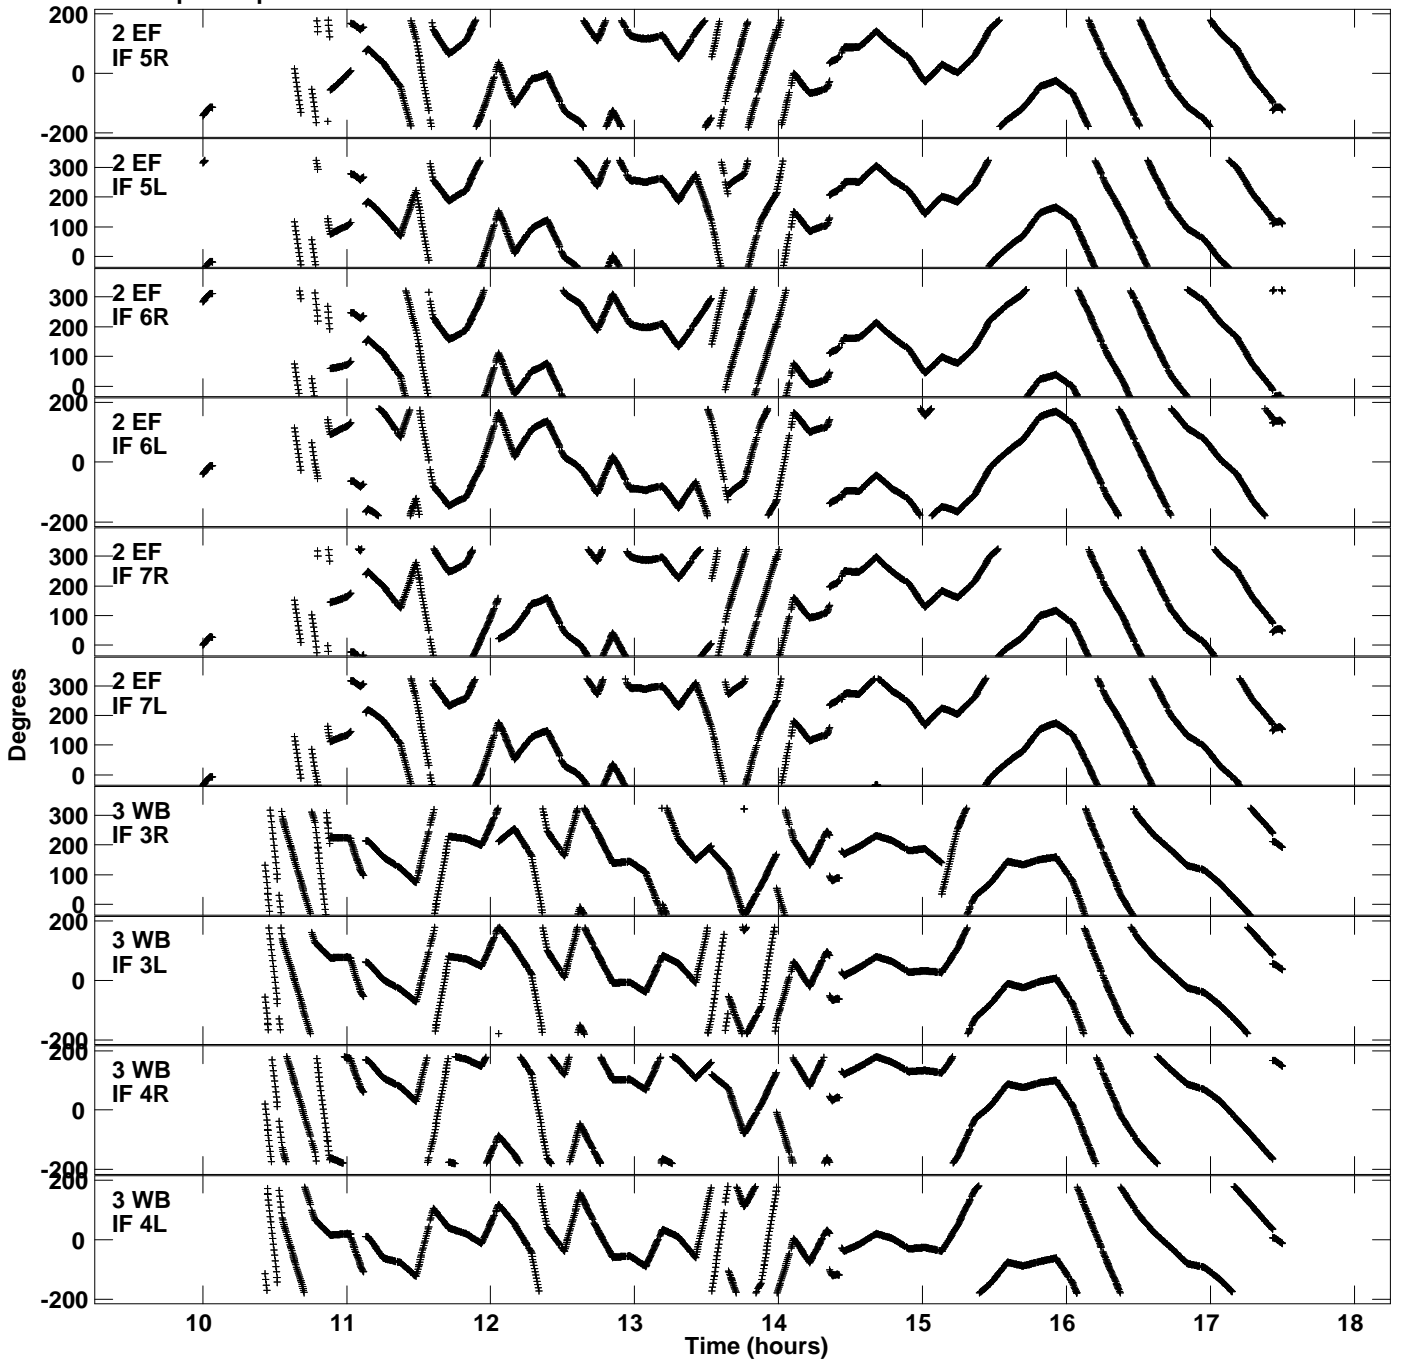

Plot file version 3 created 04-MAR-2022 12:17:42
Gain phs vs UTC time for EM131F.UVDATA.1
CL 4 Rpol & Lpol IF 1 - 8