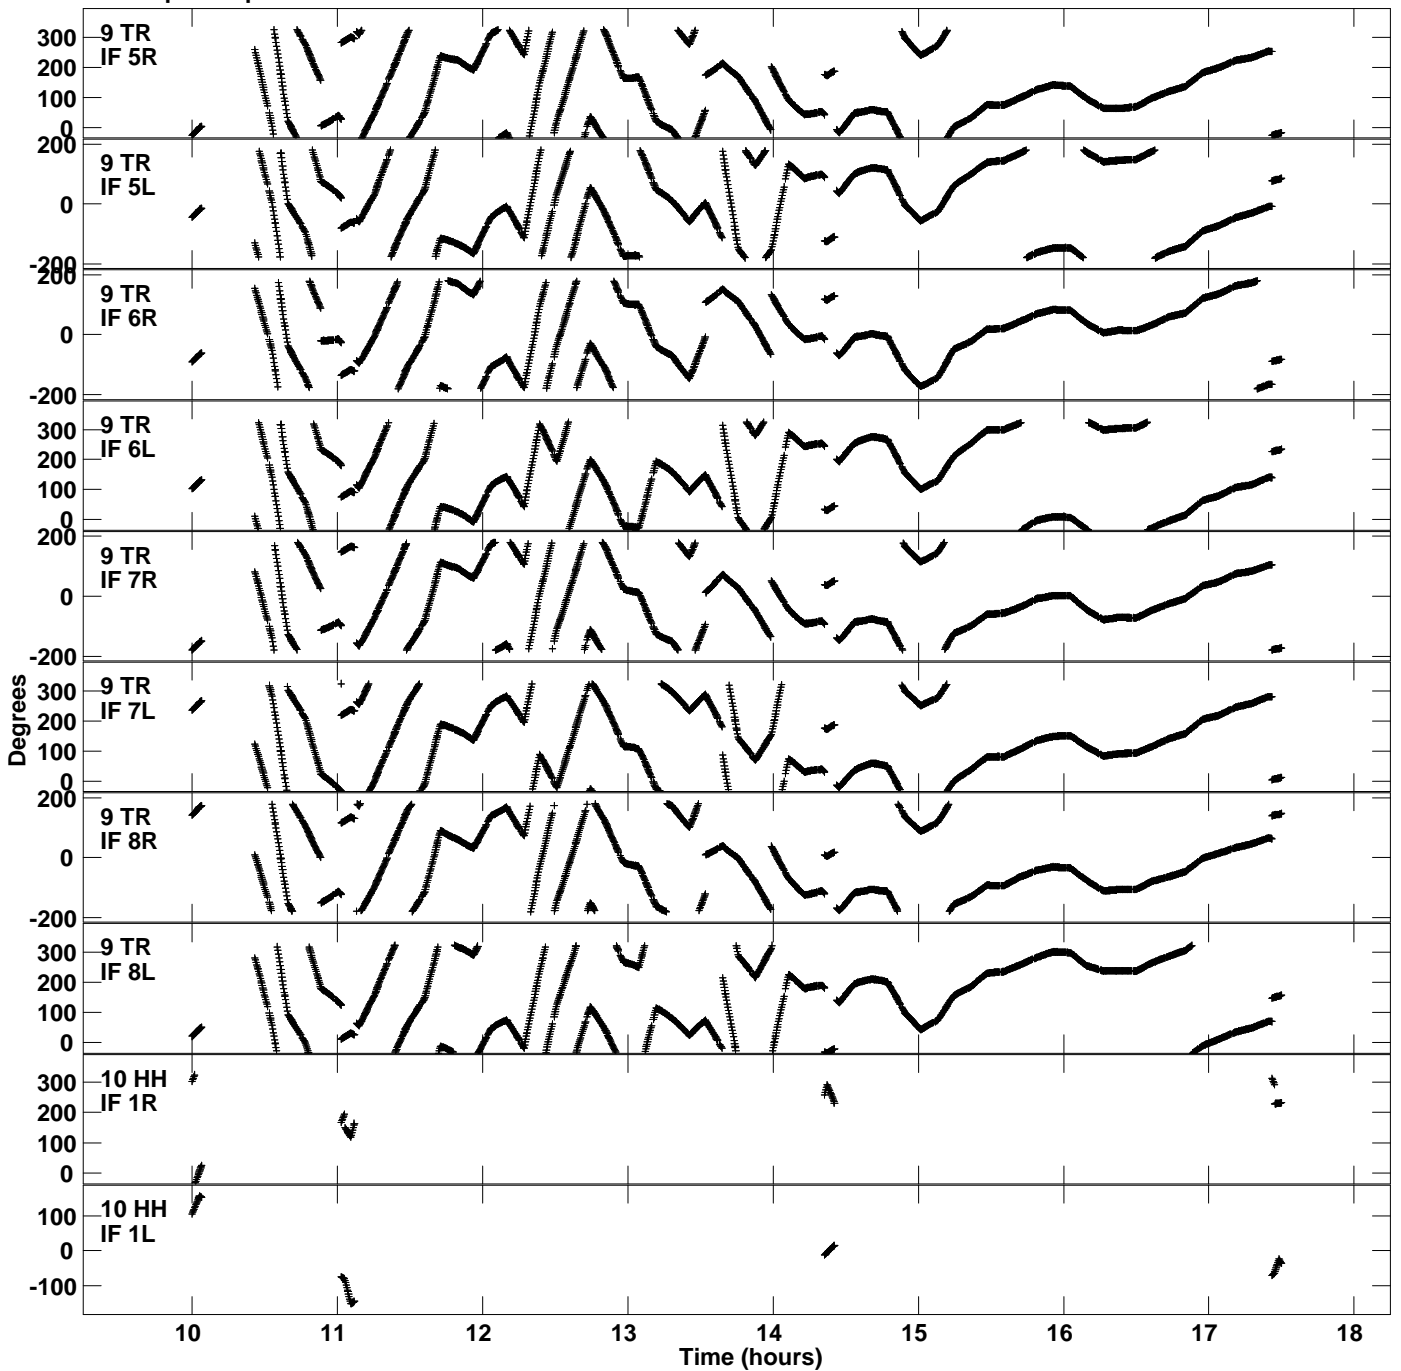

Plot file version 12 created 04-MAR-2022 12:17:42
Gain phs vs UTC time for EM131F.UVDATA.1
CL 4 Rpol & Lpol IF 1 - 8