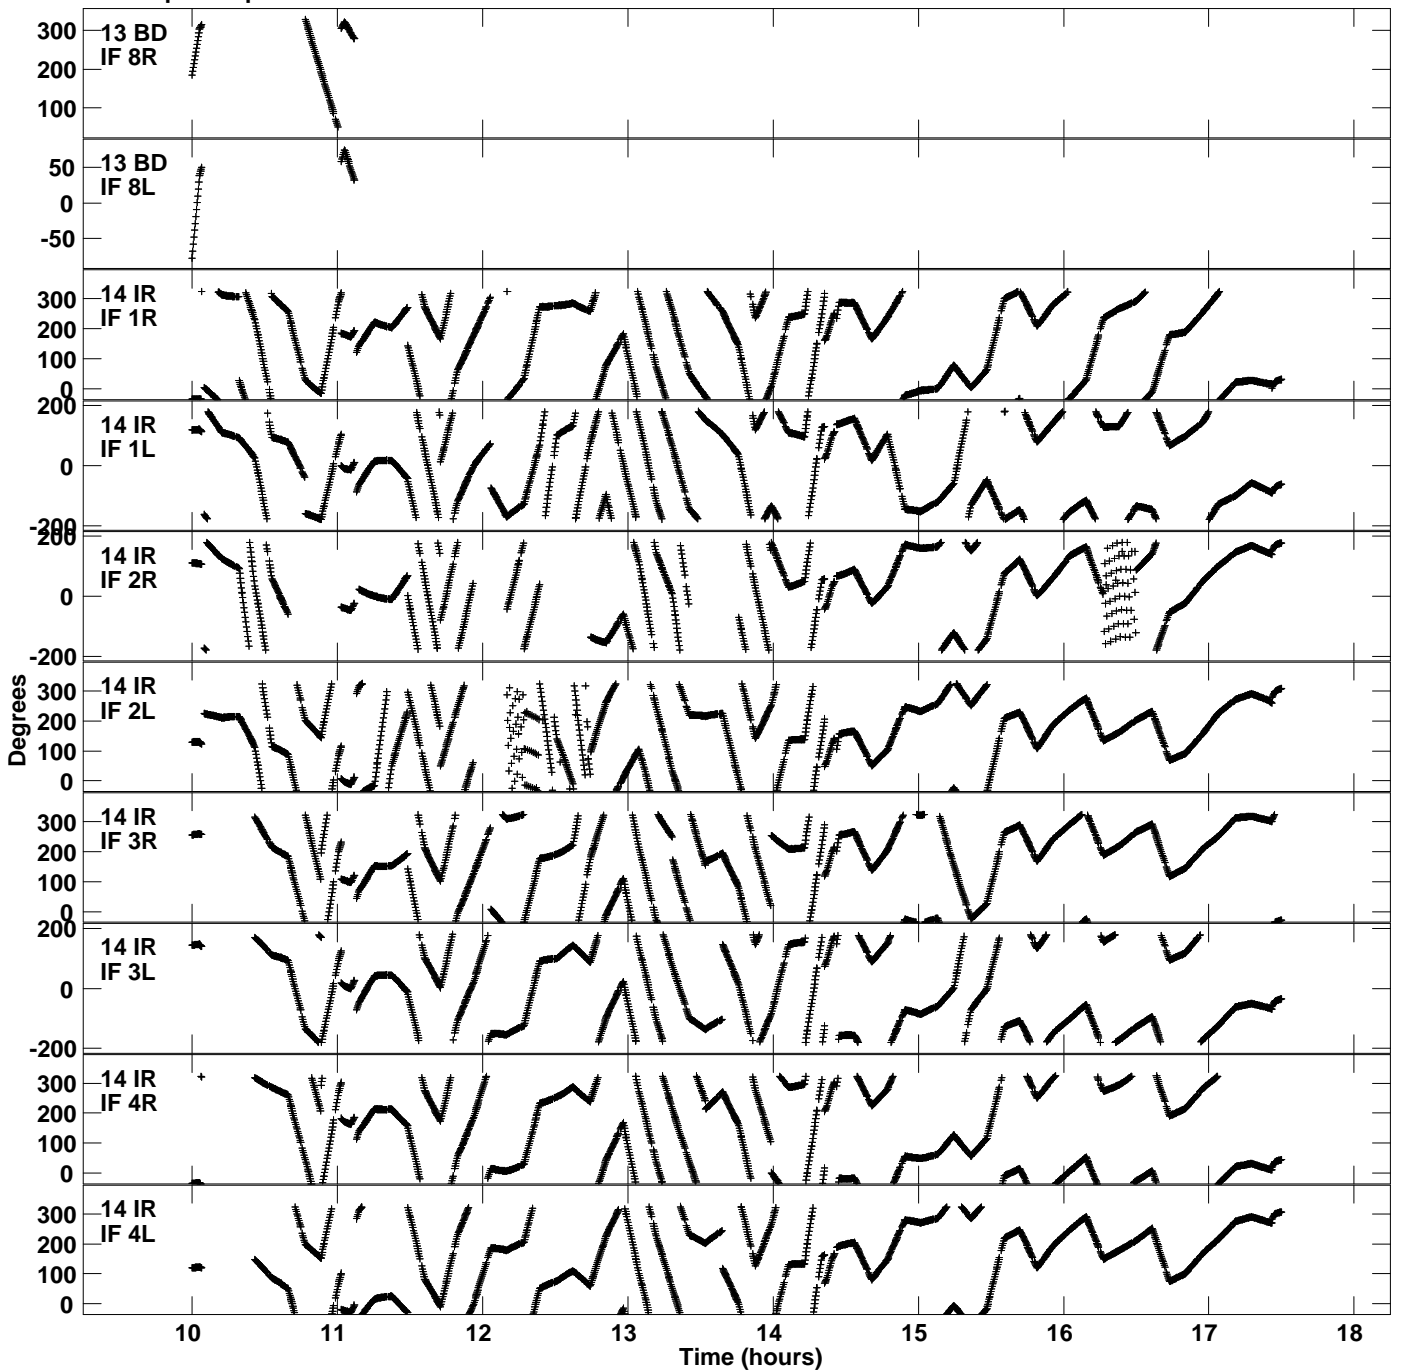

Plot file version 19 created 04-MAR-2022 12:17:42
Gain phs vs UTC time for EM131F.UVDATA.1
CL 4 Rpol & Lpol IF 1 - 8