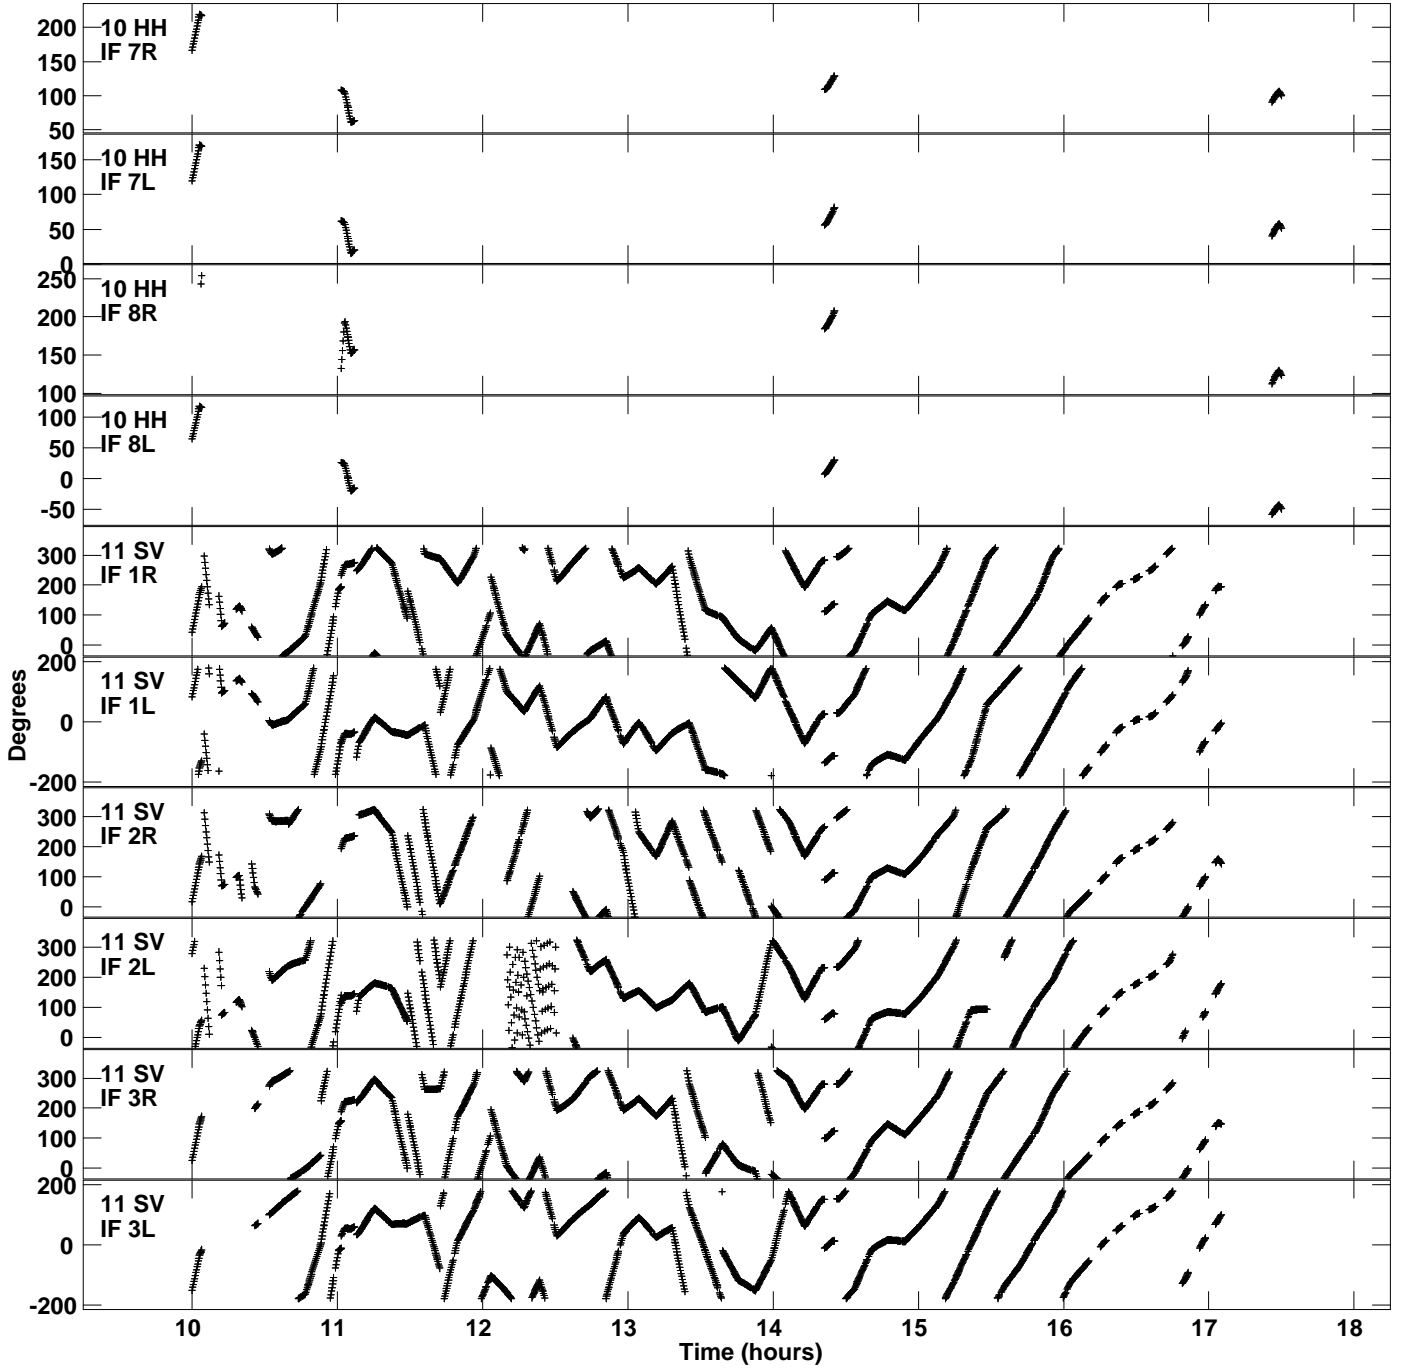

Plot file version 14 created 04-MAR-2022 12:17:42
Gain phs vs UTC time for EM131F.UVDATA.1
CL 4 Rpol & Lpol IF 1 - 8