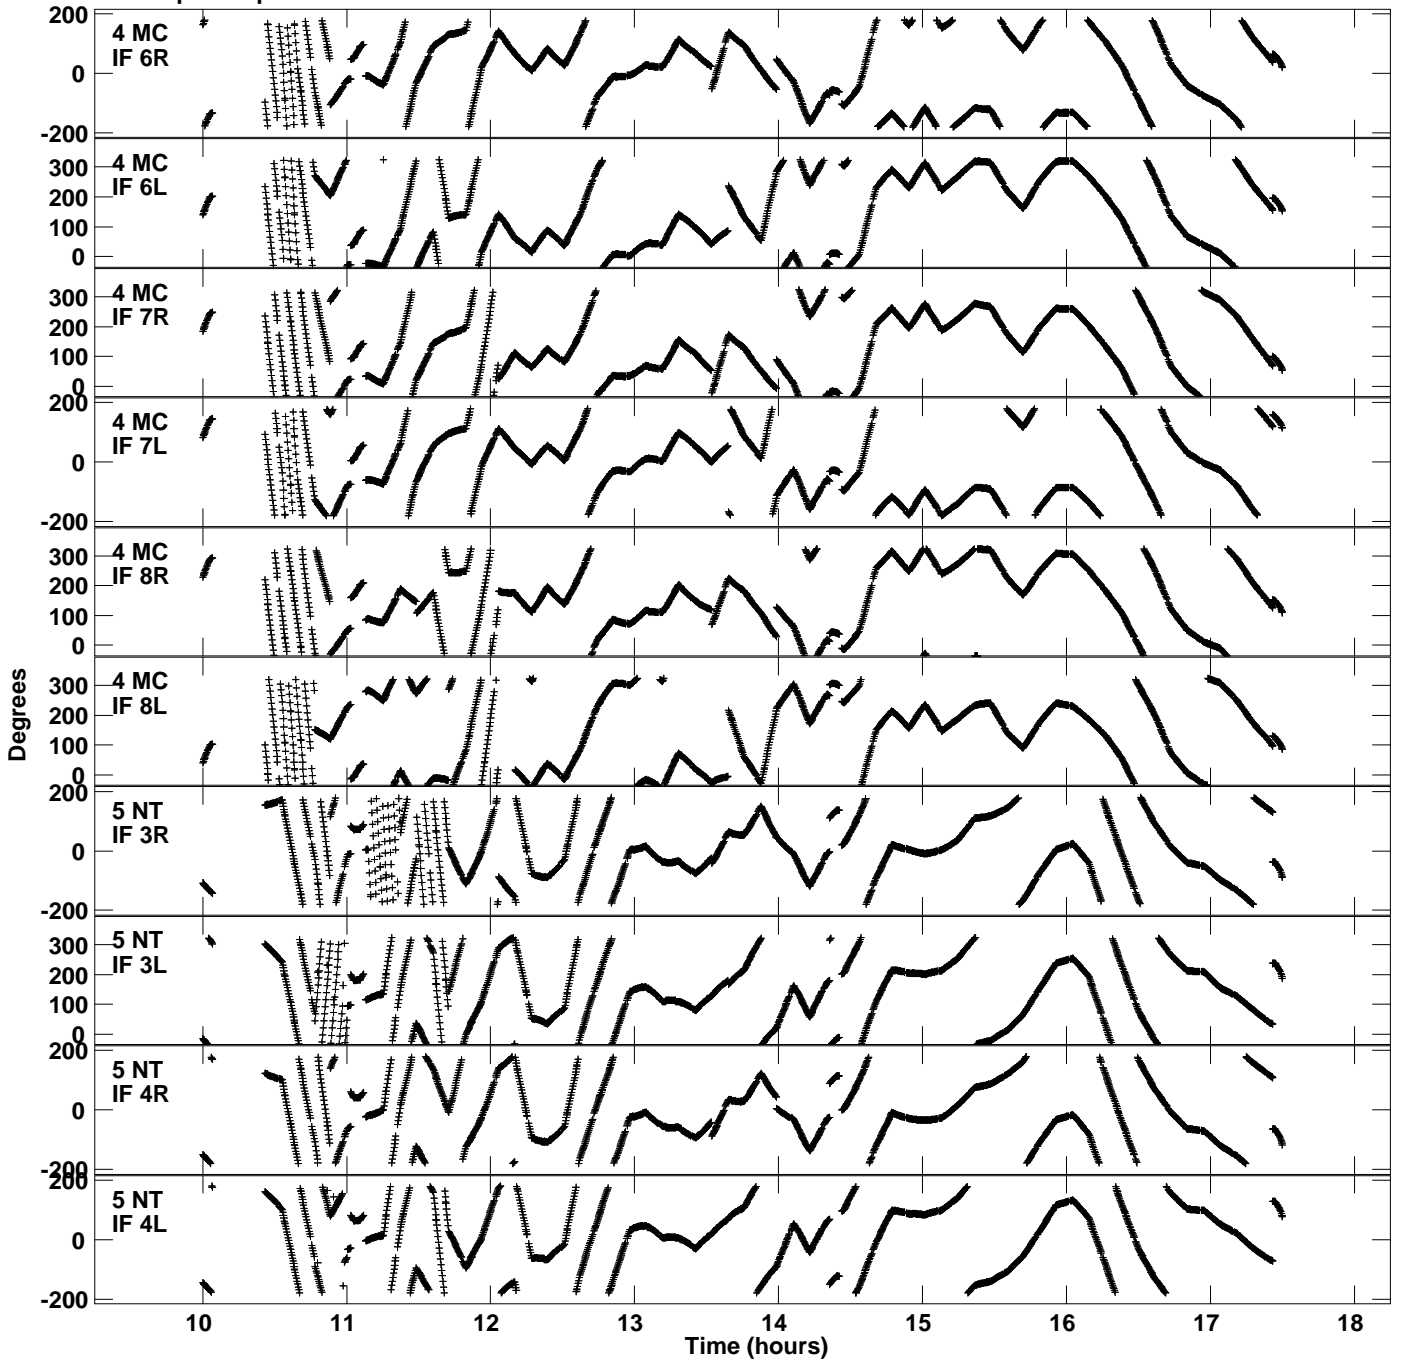

Plot file version 5 created 04-MAR-2022 12:17:42
Gain phs vs UTC time for EM131F.UVDATA.1
CL 4 Rpol & Lpol IF 1 - 8