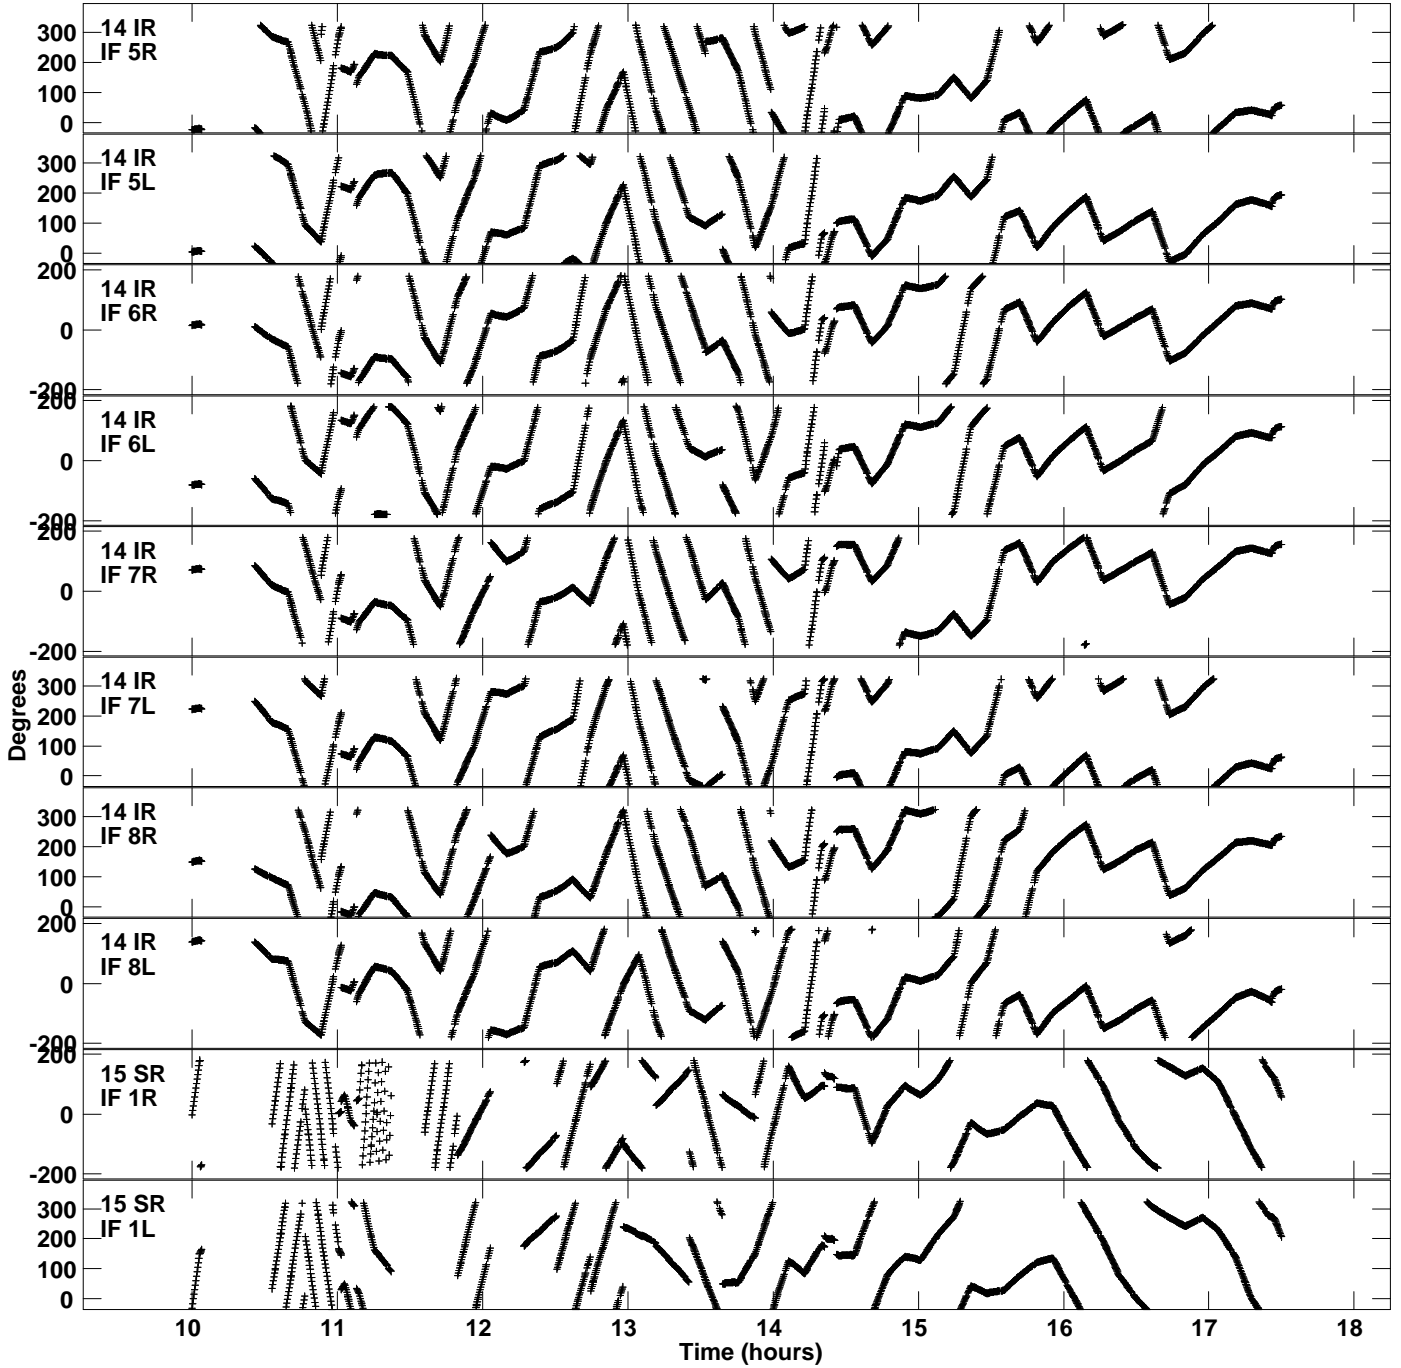

Plot file version 20 created 04-MAR-2022 12:17:42
Gain phs vs UTC time for EM131F.UVDATA.1
CL 4 Rpol & Lpol IF 1 - 8