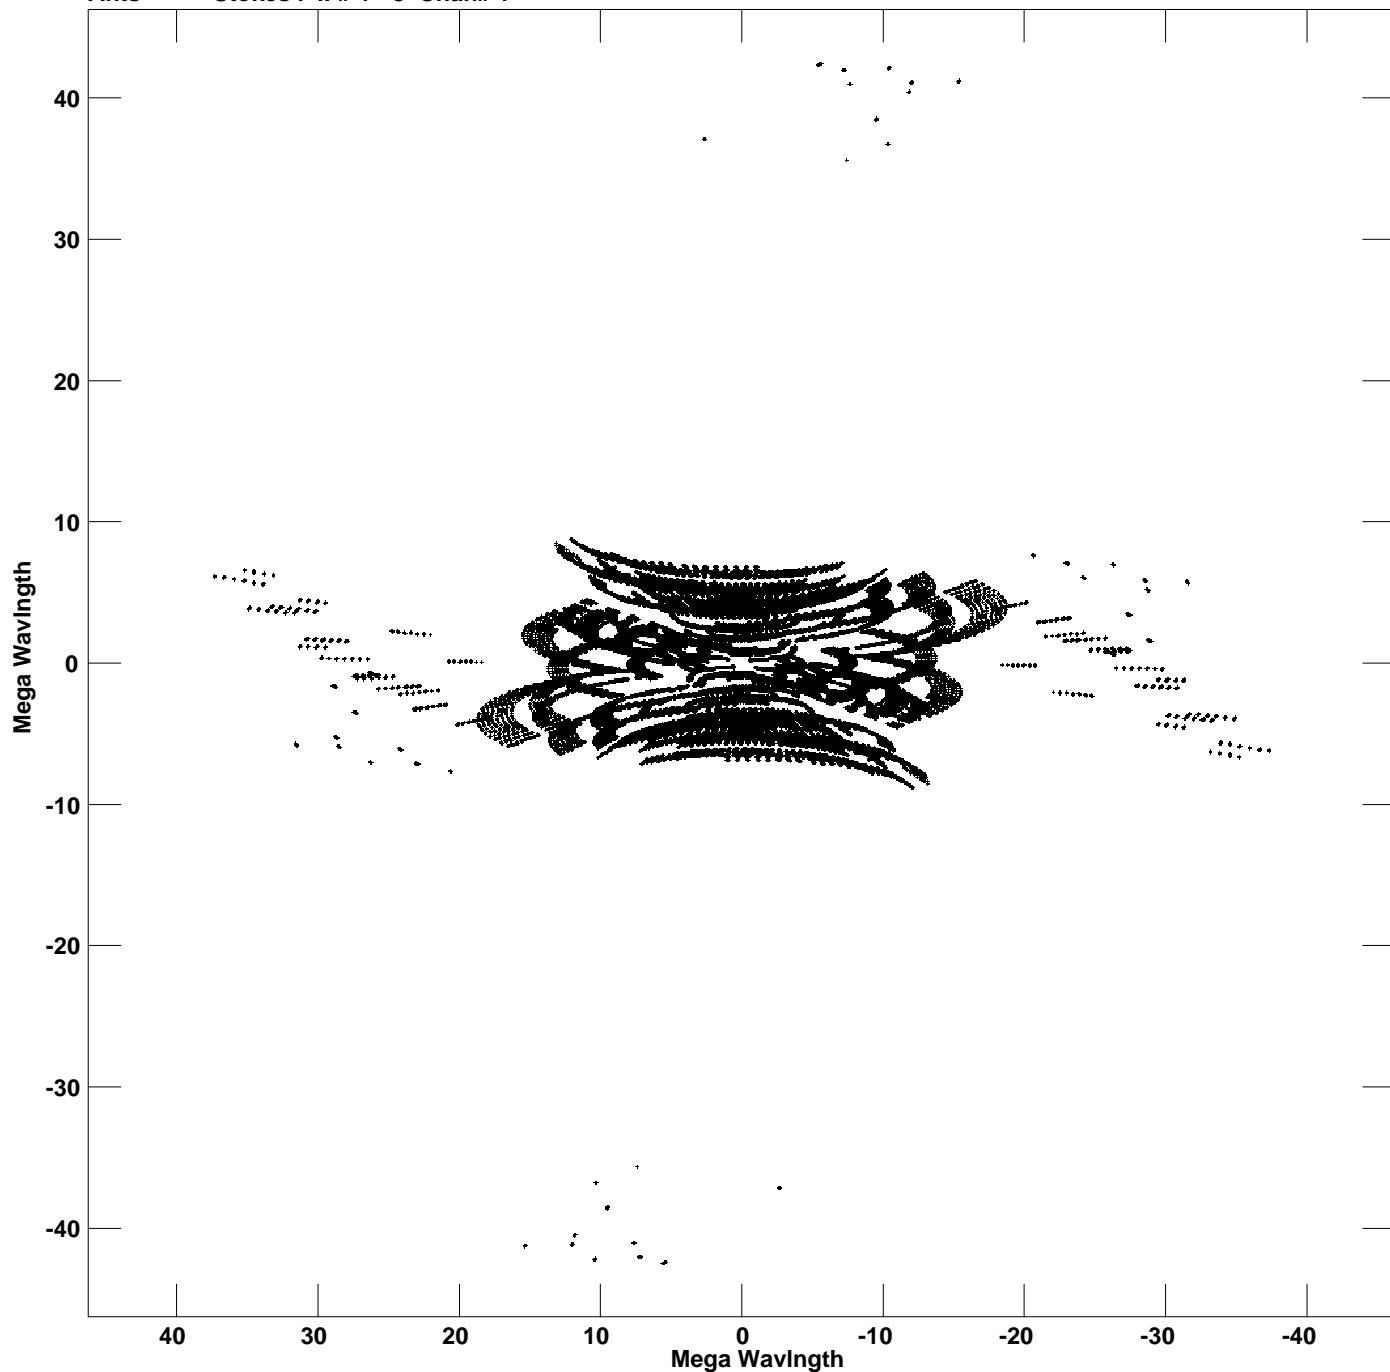

Plot file version 1 created 04-MAR-2022 12:30:00  
V vs U for HD168112.MULTI.1 Source:HD168112  
Ants \* - \* Stokes I IF# 1 - 8 Chan# 1

Freq = 1.5107 GHz, Bw = 32.000 MHz