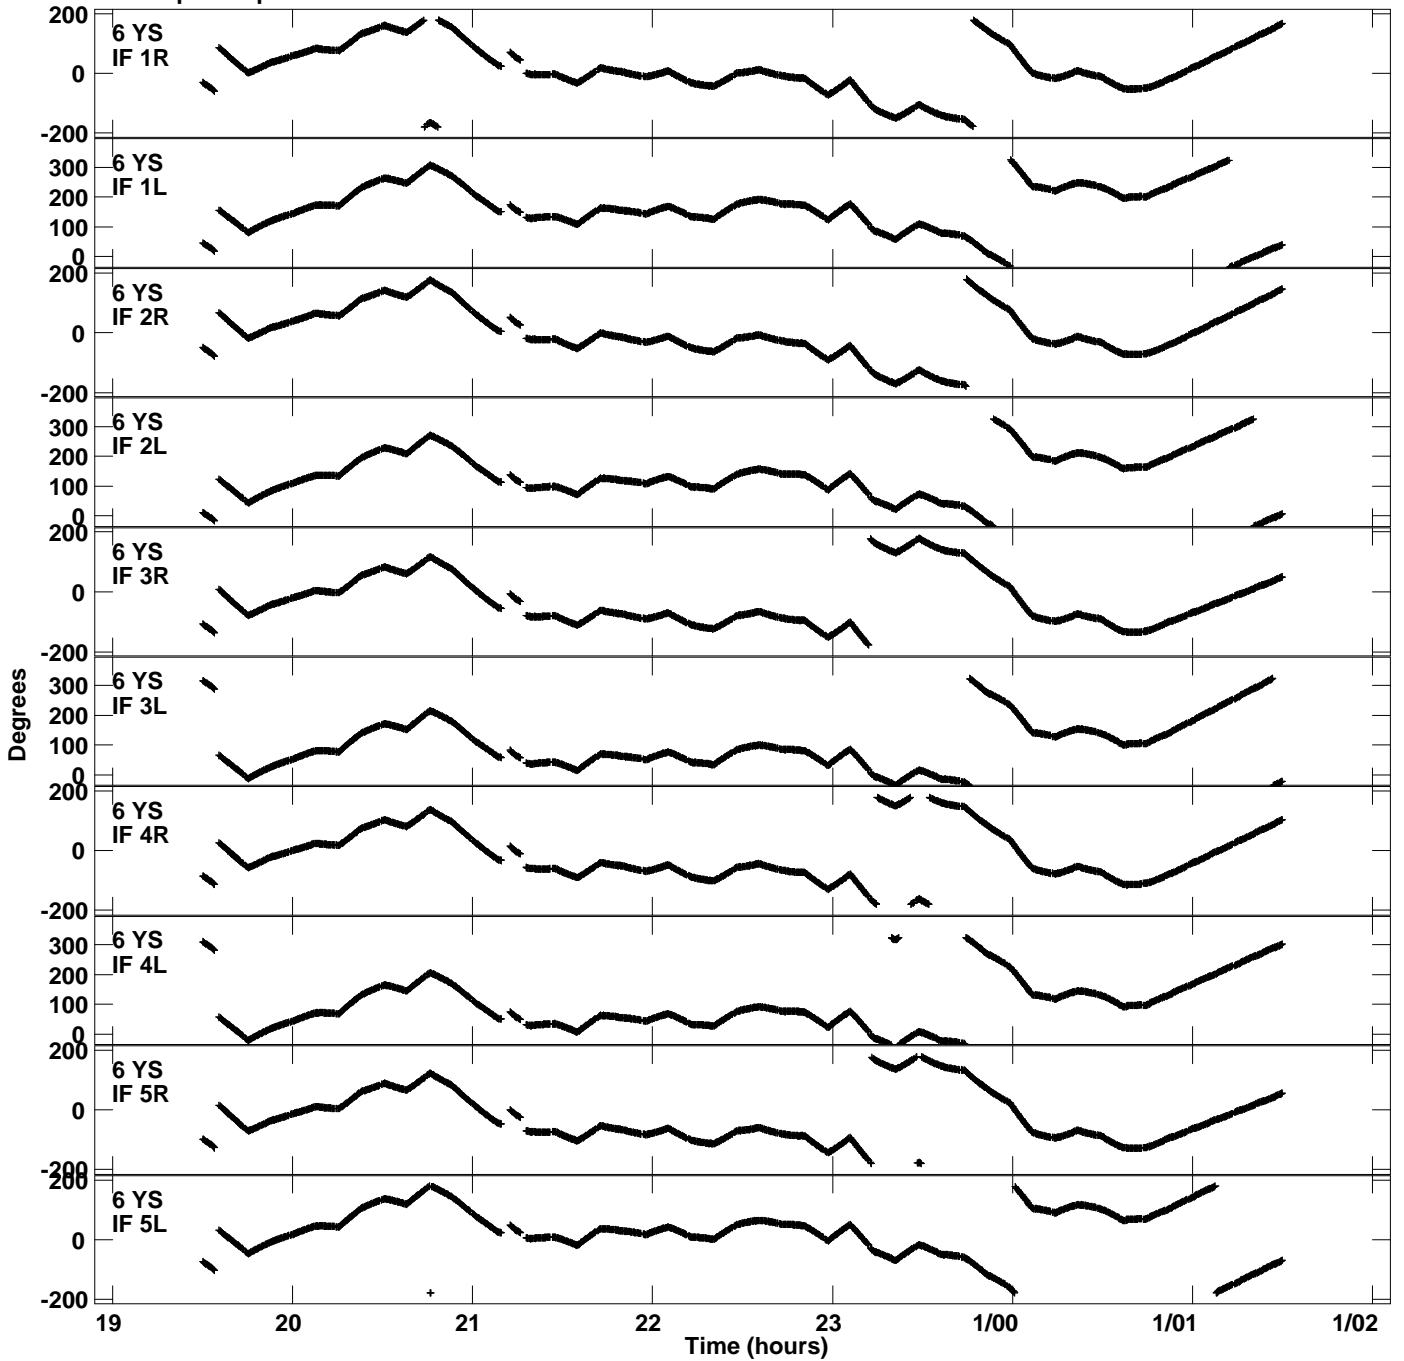

Plot file version 9 created 29-APR-2020 18:37:52
Gain phs vs UTC time for EM141A.UVDATA.1
CL 3 Rpol & Lpol IF 1 - 8