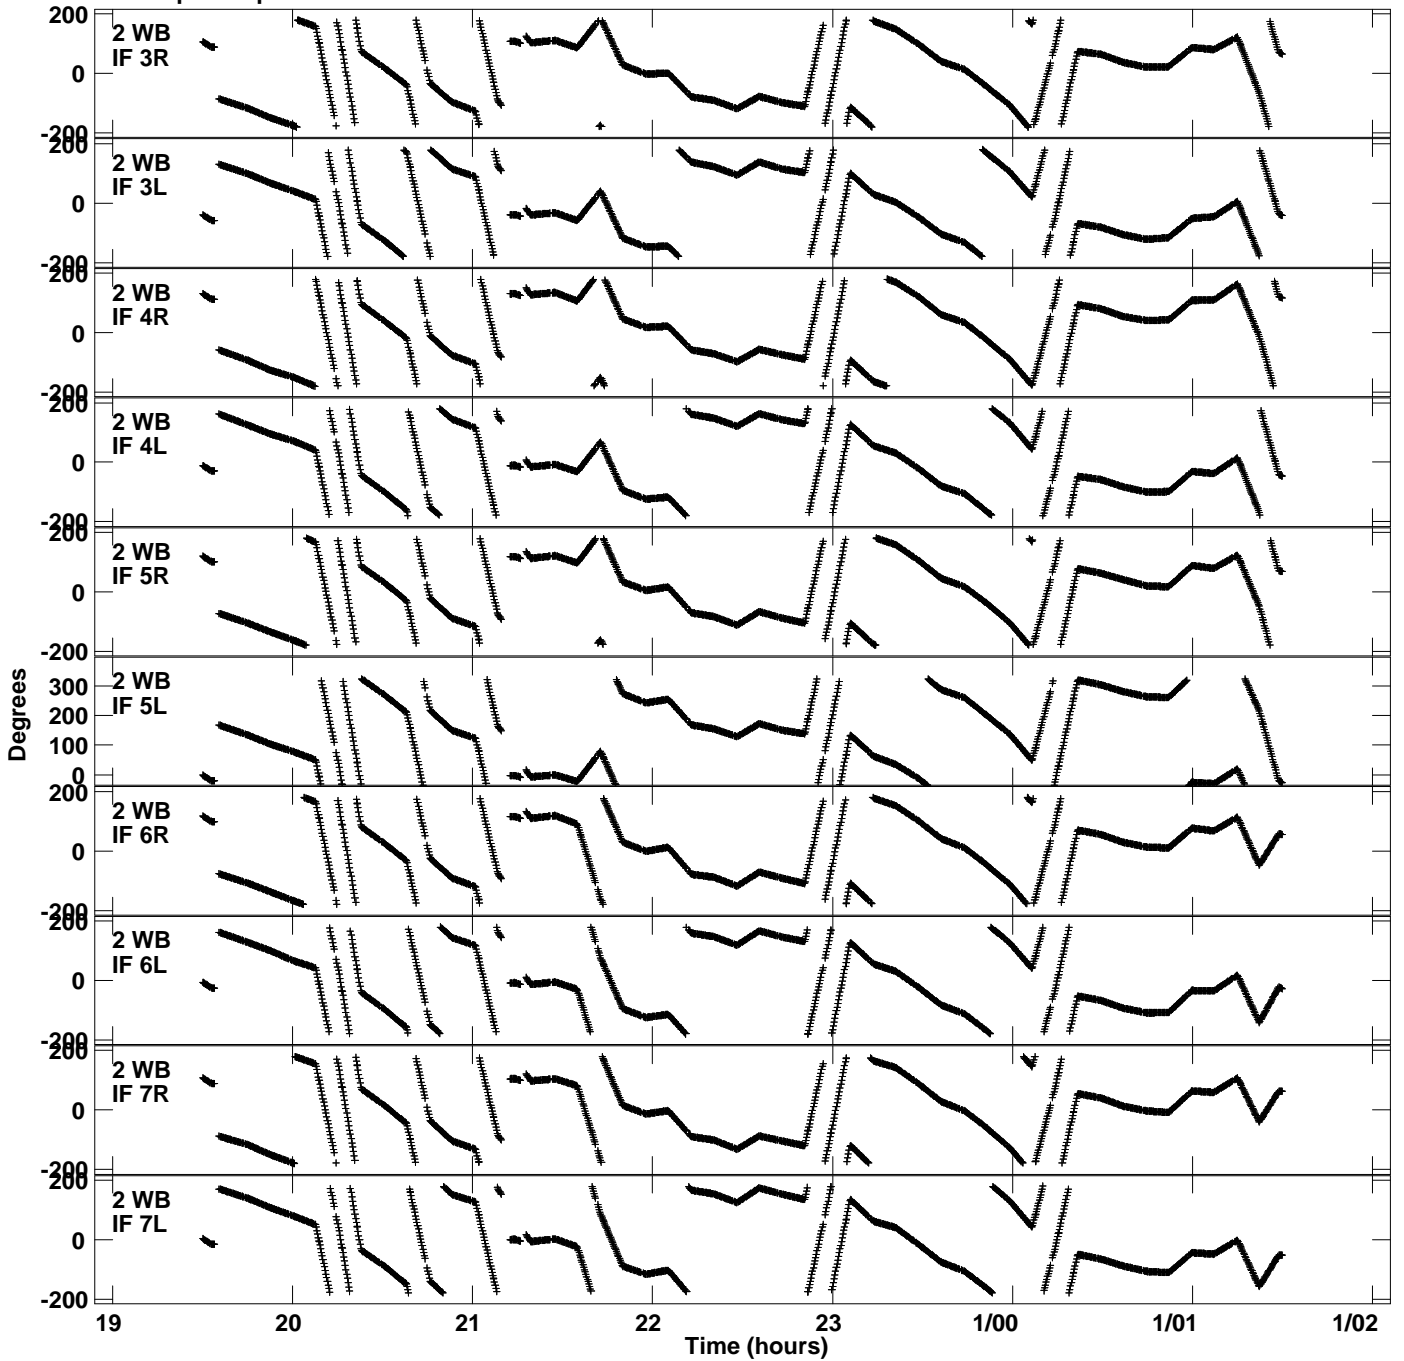

Plot file version 1 created 29-APR-2020 18:37:52  
Gain phs vs UTC time for EM141A.UVDATA.1  
CL 3 Rpol & Lpol IF 1 - 8

Plot file version 2 created 29-APR-2020 18:37:52  
Gain phs vs UTC time for EM141A.UVDATA.1  
CL 3 Rpol & Lpol IF 1 - 8

Plot file version 3 created 29-APR-2020 18:37:52  
Gain phs vs UTC time for EM141A.UVDATA.1  
CL 3 Rpol & Lpol IF 1 - 8

Plot file version 4 created 29-APR-2020 18:37:52  
Gain phs vs UTC time for EM141A.UVDATA.1  
CL 3 Rpol & Lpol IF 1 - 8

Plot file version 5 created 29-APR-2020 18:37:52  
Gain phs vs UTC time for EM141A.UVDATA.1  
CL 3 Rpol & Lpol IF 1 - 8

Plot file version 6 created 29-APR-2020 18:37:52  
Gain phs vs UTC time for EM141A.UVDATA.1  
CL 3 Rpol & Lpol IF 1 - 8

Plot file version 7 created 29-APR-2020 18:37:52  
Gain phs vs UTC time for EM141A.UVDATA.1  
CL 3 Rpol & Lpol IF 1 - 8

Plot file version 8 created 29-APR-2020 18:37:52  
Gain phs vs UTC time for EM141A.UVDATA.1  
CL 3 Rpol & Lpol IF 1 - 8