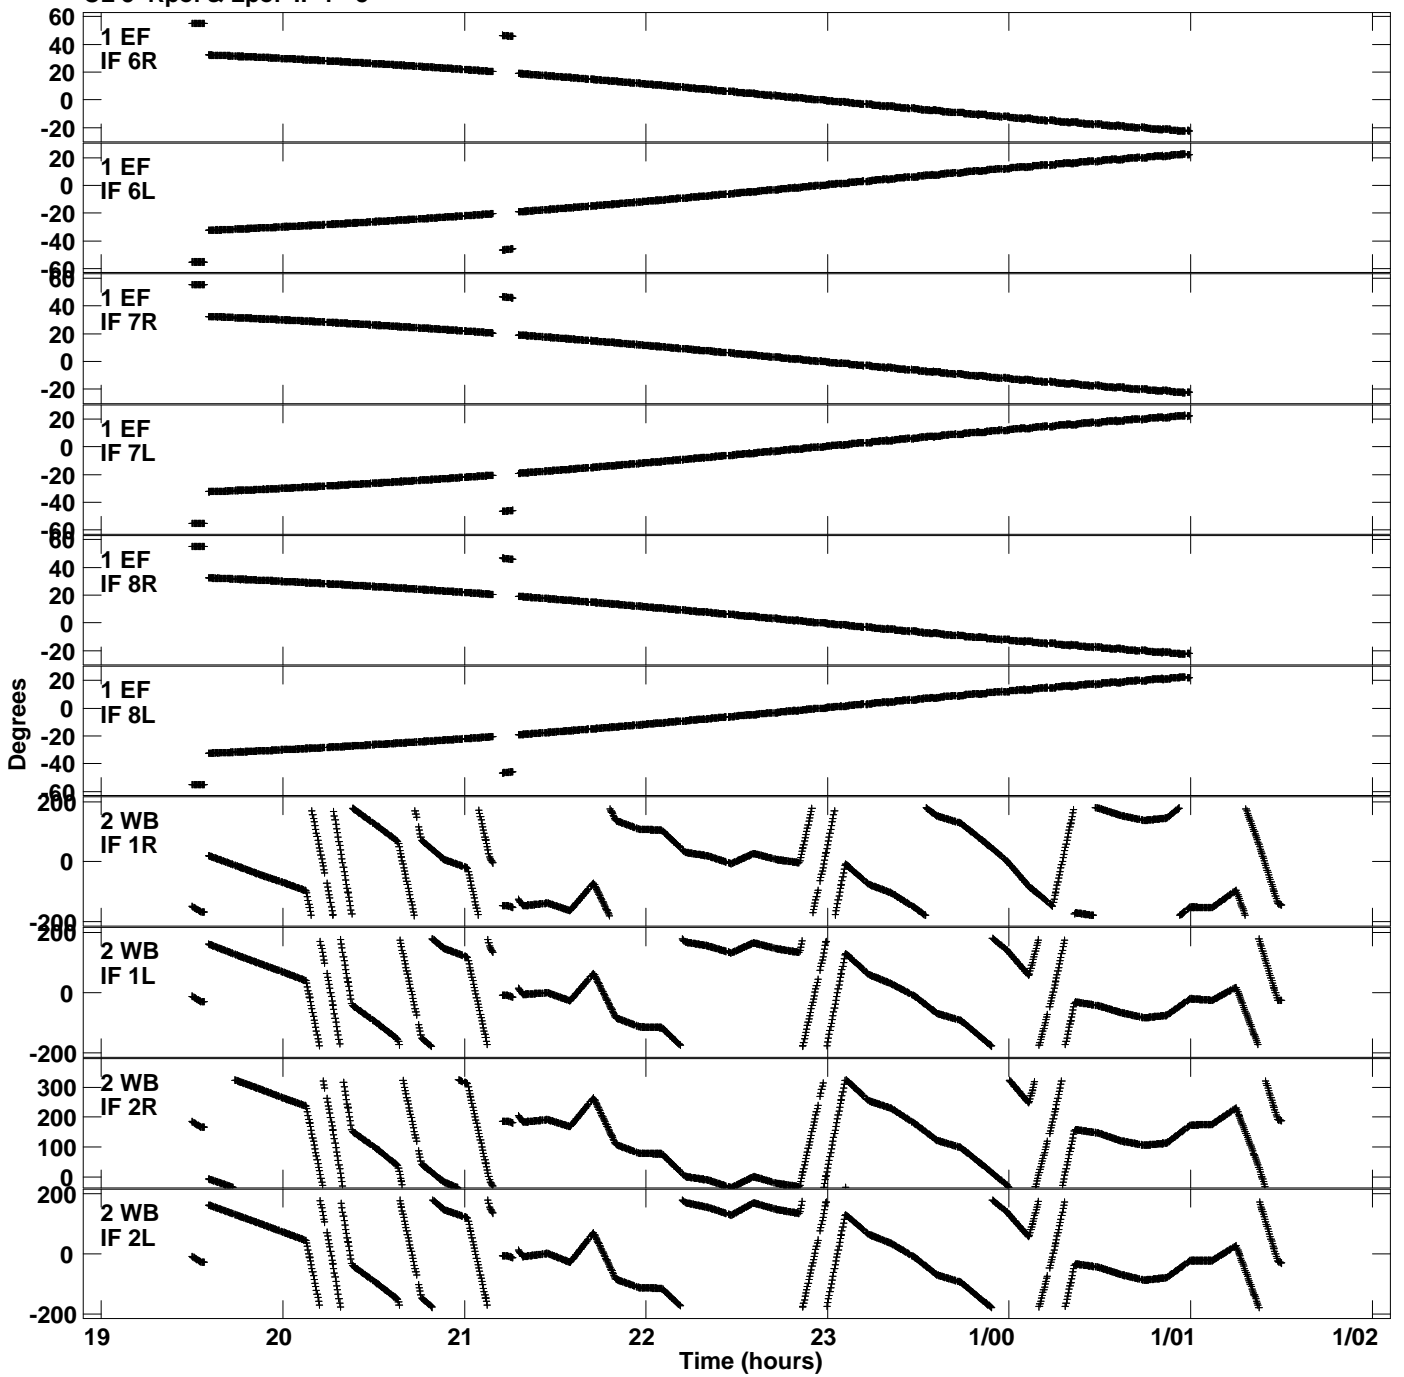

Plot file version 1 created 29-APR-2020 18:37:52  
Gain phs vs UTC time for EM141A.UVDATA.1  
CL 3 Rpol & Lpol IF 1 - 8

Plot file version 2 created 29-APR-2020 18:37:52  
Gain phs vs UTC time for EM141A.UVDATA.1  
CL 3 Rpol & Lpol IF 1 - 8

Plot file version 3 created 29-APR-2020 18:37:52  
Gain phs vs UTC time for EM141A.UVDATA.1  
CL 3 Rpol & Lpol IF 1 - 8

Plot file version 4 created 29-APR-2020 18:37:52  
Gain phs vs UTC time for EM141A.UVDATA.1  
CL 3 Rpol & Lpol IF 1 - 8

Plot file version 5 created 29-APR-2020 18:37:52  
Gain phs vs UTC time for EM141A.UVDATA.1  
CL 3 Rpol & Lpol IF 1 - 8

Plot file version 6 created 29-APR-2020 18:37:52  
Gain phs vs UTC time for EM141A.UVDATA.1  
CL 3 Rpol & Lpol IF 1 - 8

Plot file version 7 created 29-APR-2020 18:37:52  
Gain phs vs UTC time for EM141A.UVDATA.1  
CL 3 Rpol & Lpol IF 1 - 8

Plot file version 8 created 29-APR-2020 18:37:52  
Gain phs vs UTC time for EM141A.UVDATA.1  
CL 3 Rpol & Lpol IF 1 - 8