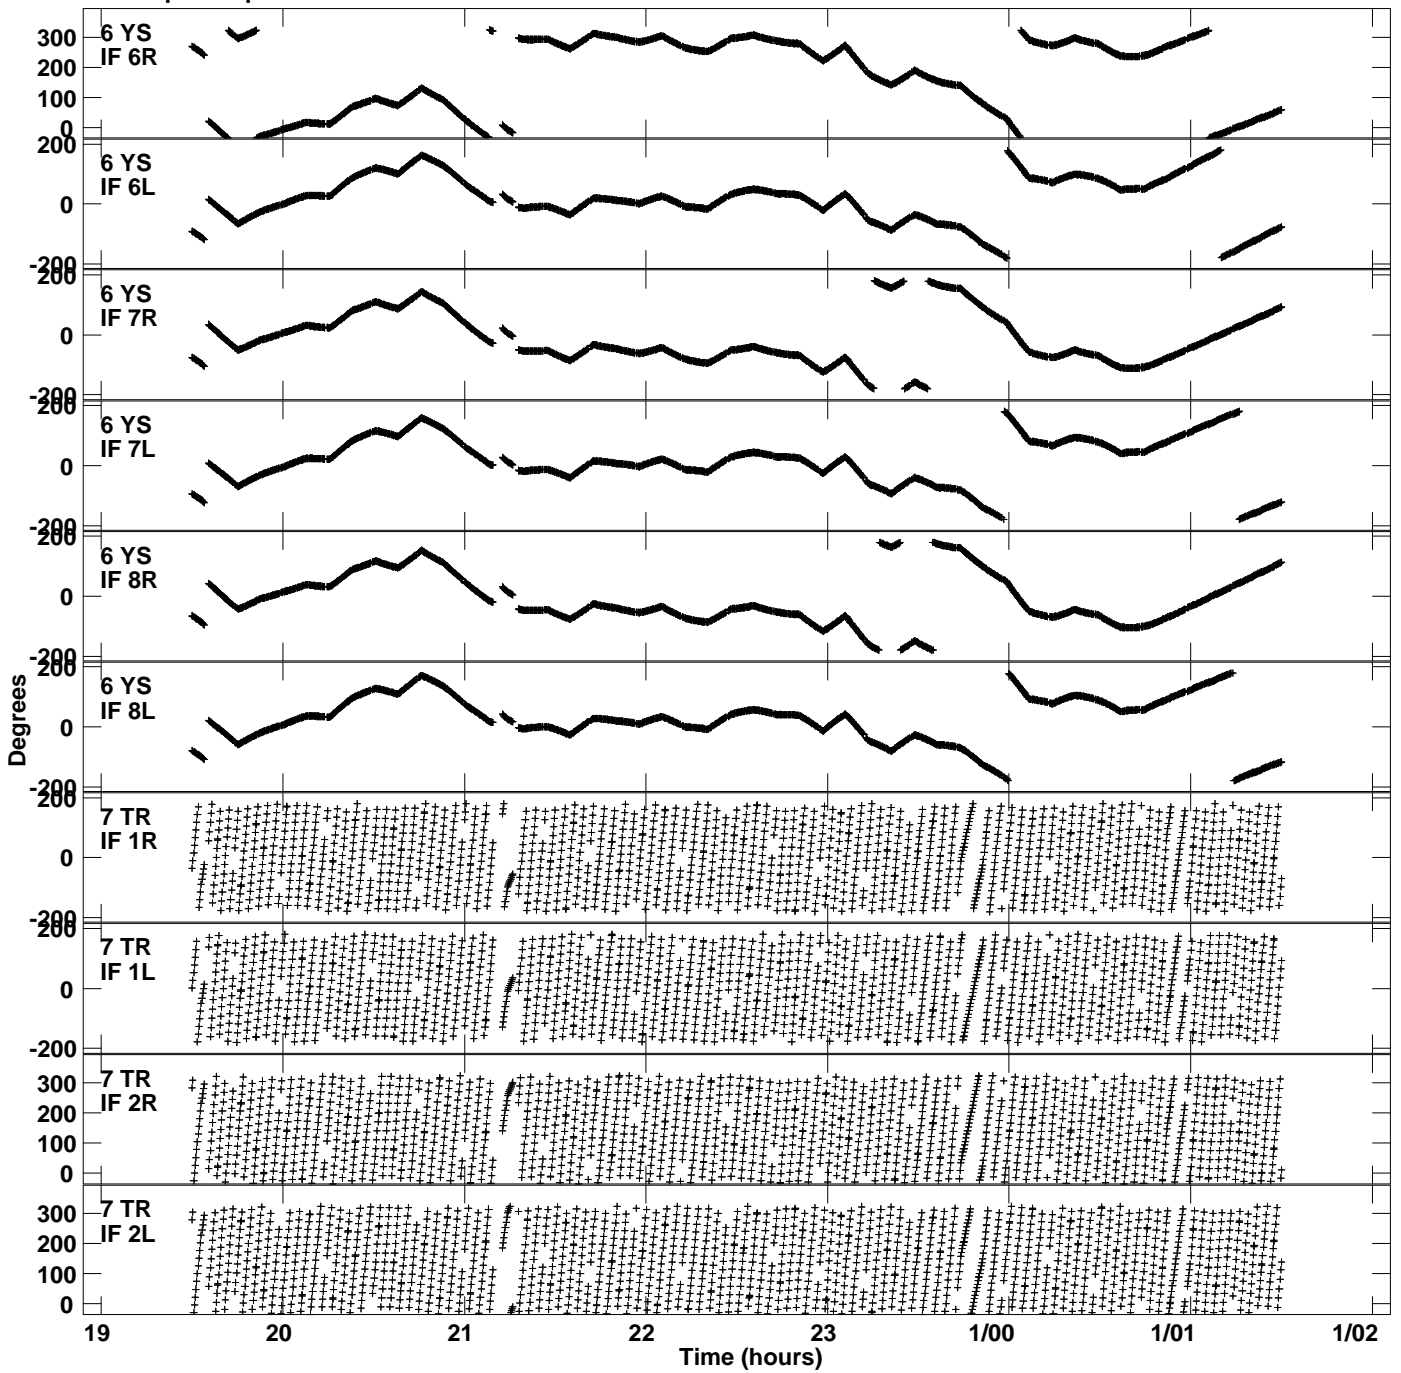

Plot file version 10 created 29-APR-2020 18:37:52
Gain phs vs UTC time for EM141A.UVDATA.1
CL 3 Rpol & Lpol IF 1 - 8