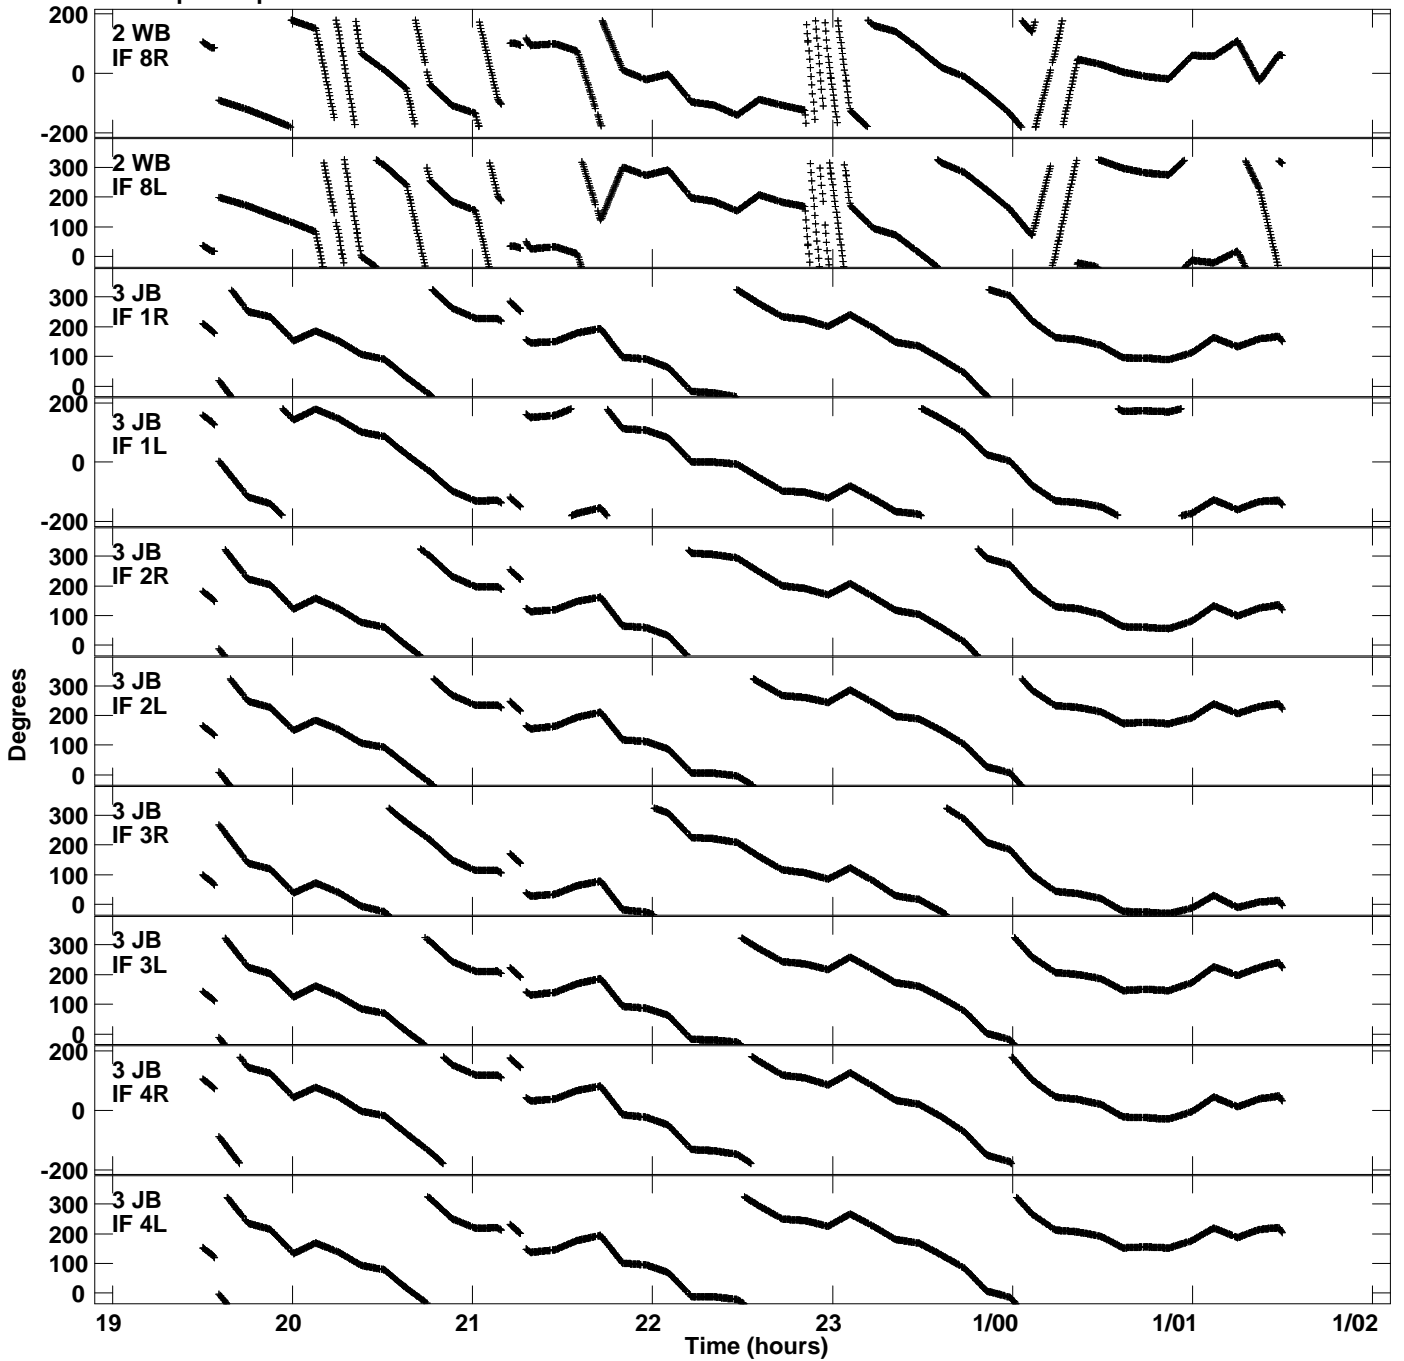

Plot file version 1 created 29-APR-2020 18:37:52  
Gain phs vs UTC time for EM141A.UVDATA.1  
CL 3 Rpol & Lpol IF 1 - 8

Plot file version 2 created 29-APR-2020 18:37:52  
Gain phs vs UTC time for EM141A.UVDATA.1  
CL 3 Rpol & Lpol IF 1 - 8

Plot file version 3 created 29-APR-2020 18:37:52  
Gain phs vs UTC time for EM141A.UVDATA.1  
CL 3 Rpol & Lpol IF 1 - 8

Plot file version 4 created 29-APR-2020 18:37:52  
Gain phs vs UTC time for EM141A.UVDATA.1  
CL 3 Rpol & Lpol IF 1 - 8

Plot file version 5 created 29-APR-2020 18:37:52  
Gain phs vs UTC time for EM141A.UVDATA.1  
CL 3 Rpol & Lpol IF 1 - 8

Plot file version 6 created 29-APR-2020 18:37:52  
Gain phs vs UTC time for EM141A.UVDATA.1  
CL 3 Rpol & Lpol IF 1 - 8

Plot file version 7 created 29-APR-2020 18:37:52  
Gain phs vs UTC time for EM141A.UVDATA.1  
CL 3 Rpol & Lpol IF 1 - 8

Plot file version 8 created 29-APR-2020 18:37:52  
Gain phs vs UTC time for EM141A.UVDATA.1  
CL 3 Rpol & Lpol IF 1 - 8