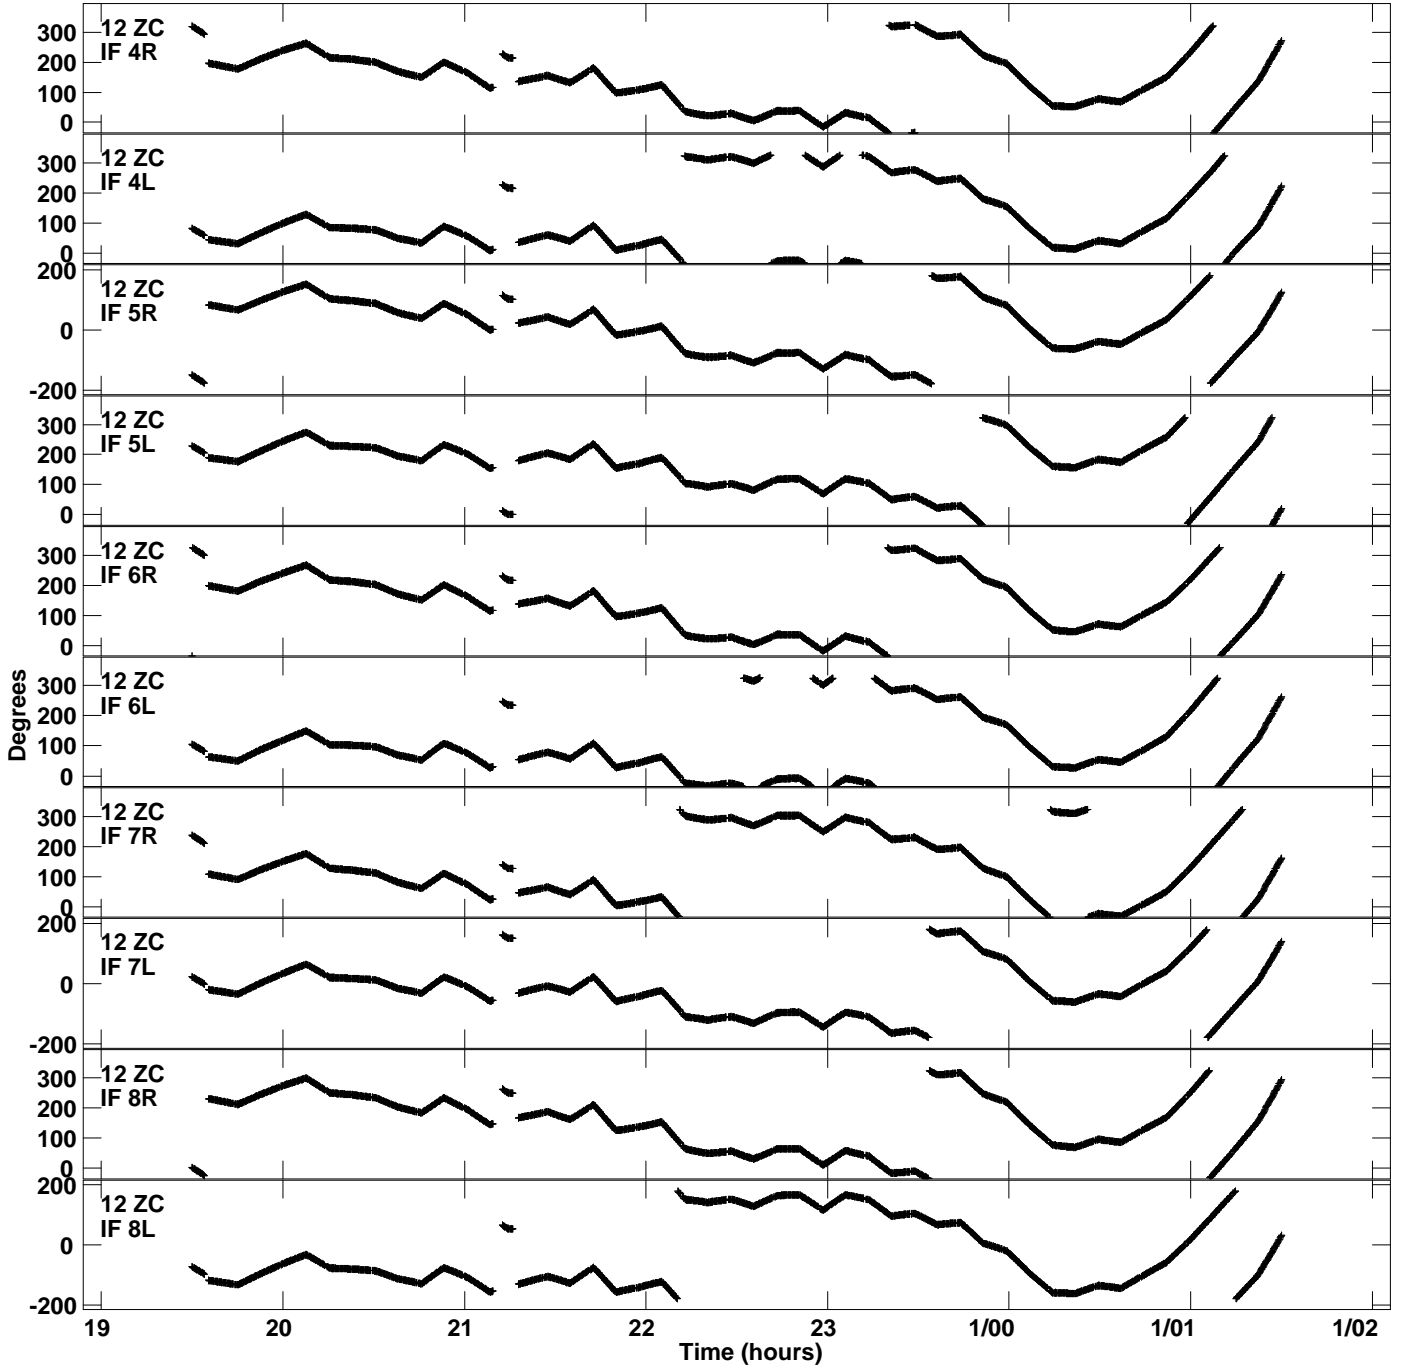

Plot file version 16 created 29-APR-2020 18:37:52
Gain phs vs UTC time for EM141A.UVDATA.1
CL 3 Rpol & Lpol IF 1 - 8