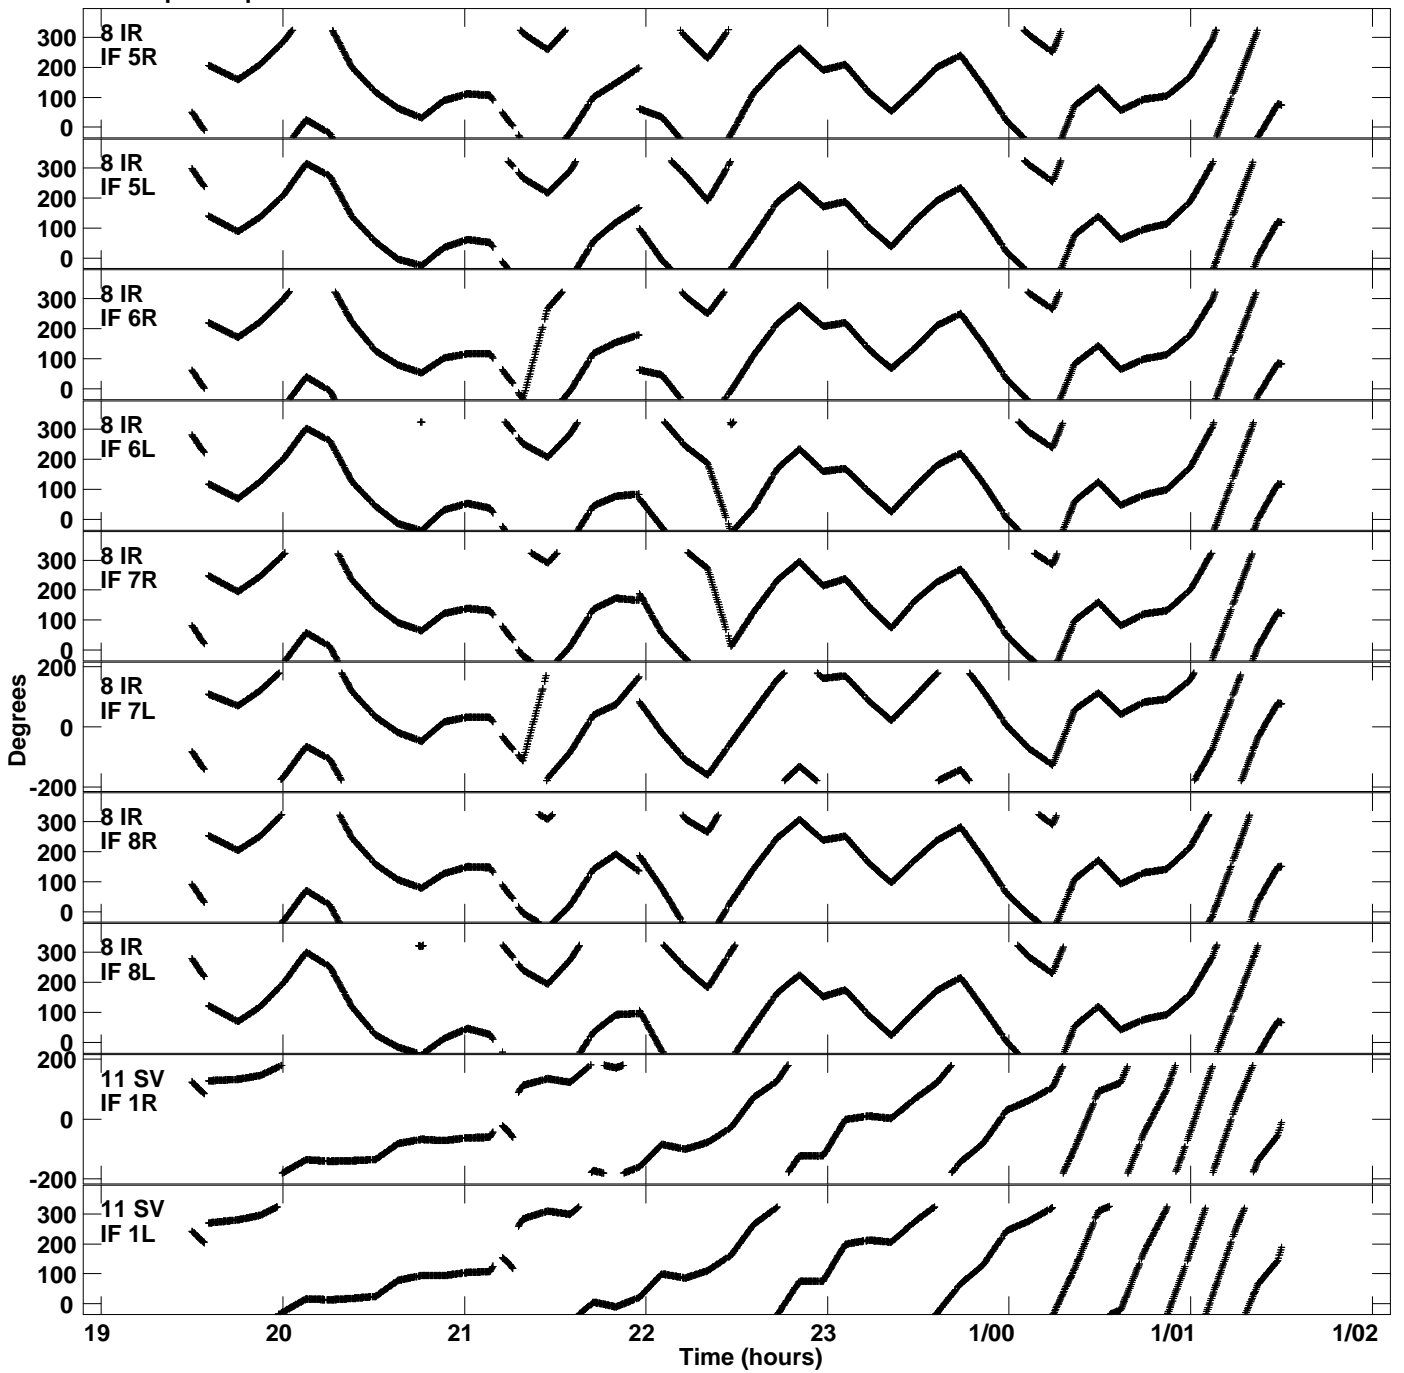

Plot file version 13 created 29-APR-2020 18:37:52
Gain phs vs UTC time for EM141A.UVDATA.1
CL 3 Rpol & Lpol IF 1 - 8