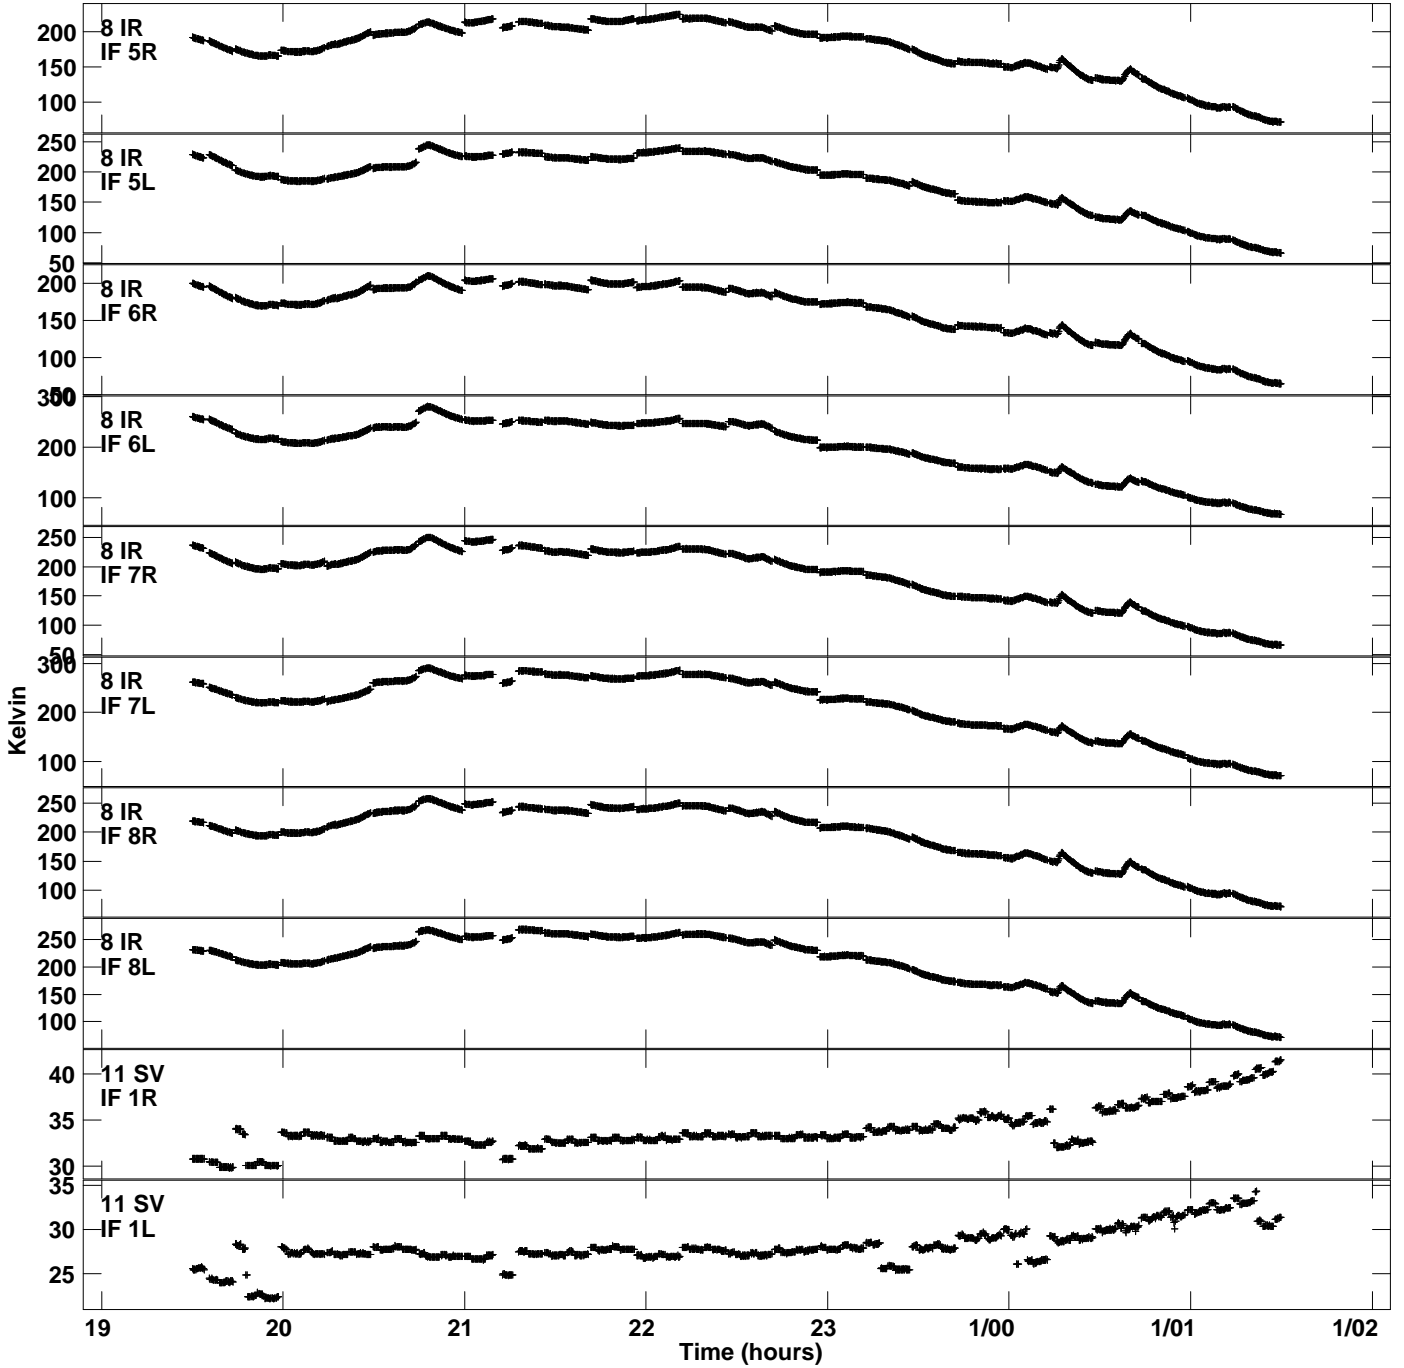

Plot file version 13 created 29-APR-2020 18:32:52
Tsyst vs UTC time for EM141A.UVDATA.1
TY 1 Rpol & Lpol IF 1 - 8