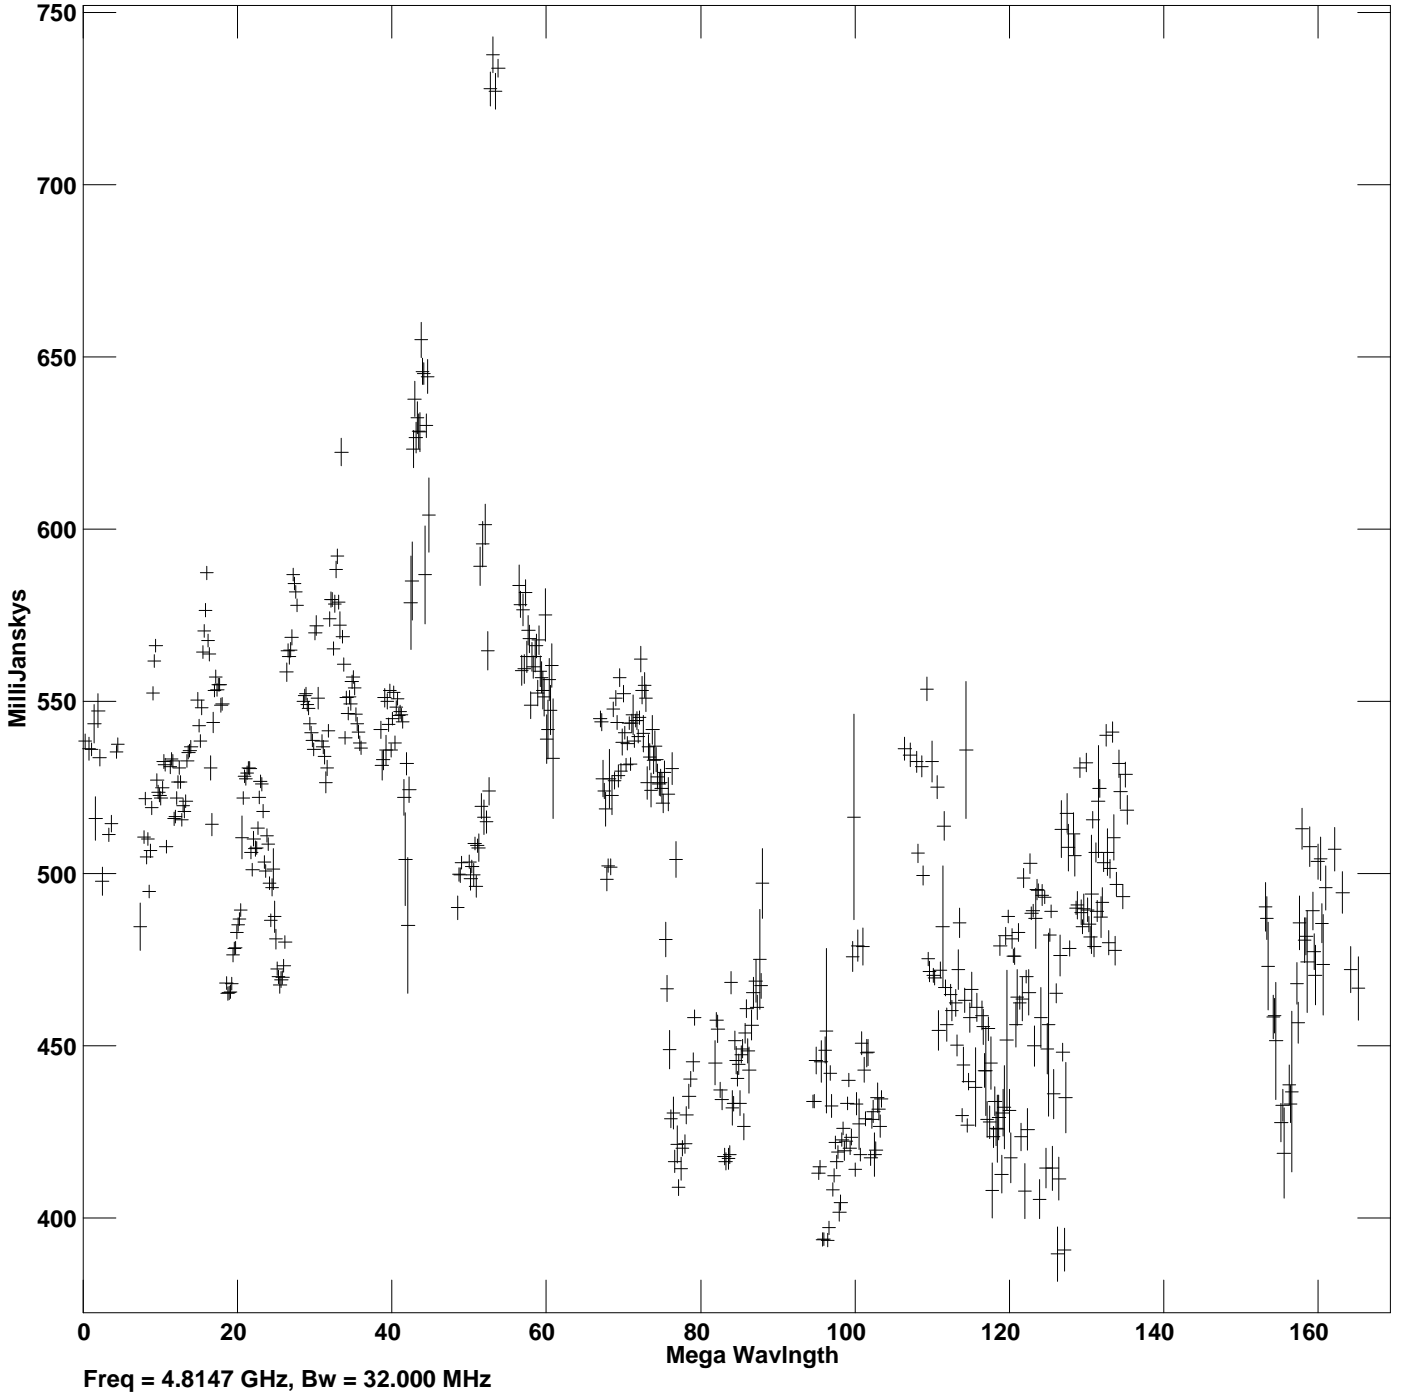

Plot file version 1 created 08-JUN-2021 12:52:08  
Amplitude vs UV dist for J1800+3848.MULTI.1 Source:J1800+3848  
Ants \* - \* Stokes I IF# 1 - 8 Chan# 1

Freq = 4.8147 GHz, Bw = 32.000 MHz