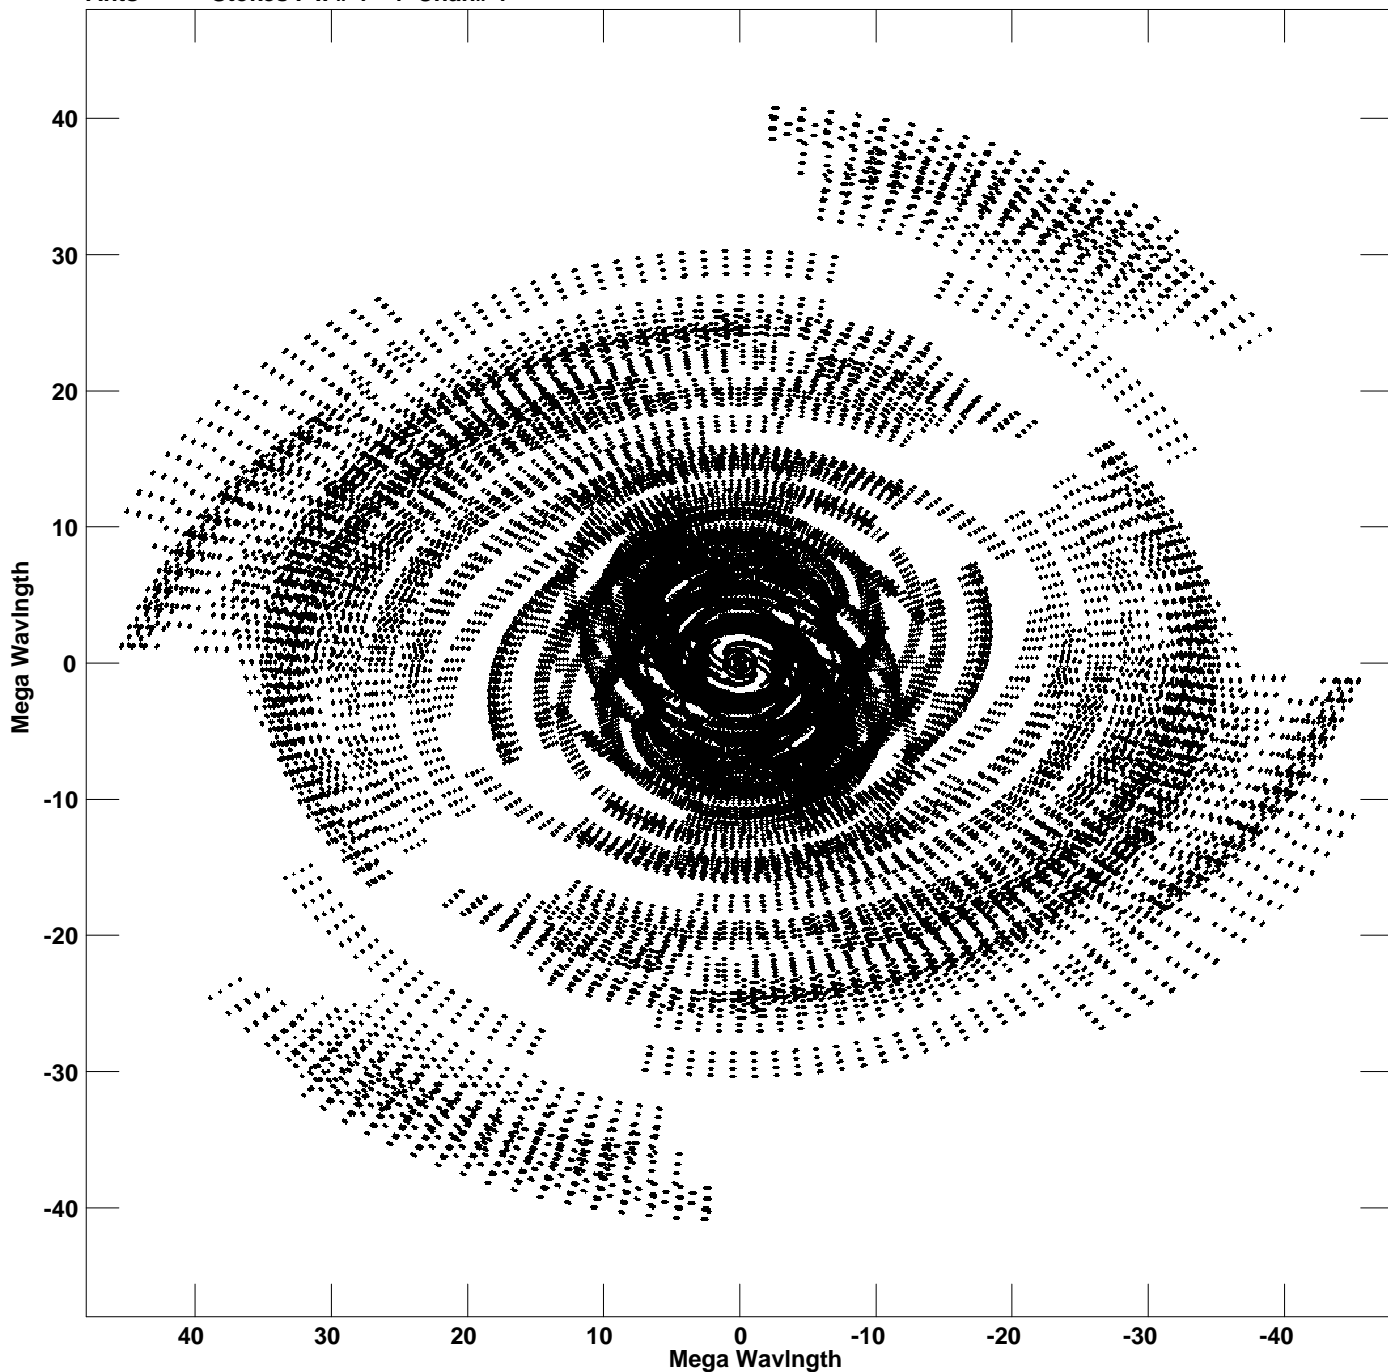

Plot file version 1 created 02-NOV-2021 18:13:12
V vs U for J0847+4609.MULTI.1 Source:J0847+4609
Ants * - * Stokes I IF# 1 - 4 Chan# 1

Freq = 1.6107 GHz, Bw = 32.000 MHz