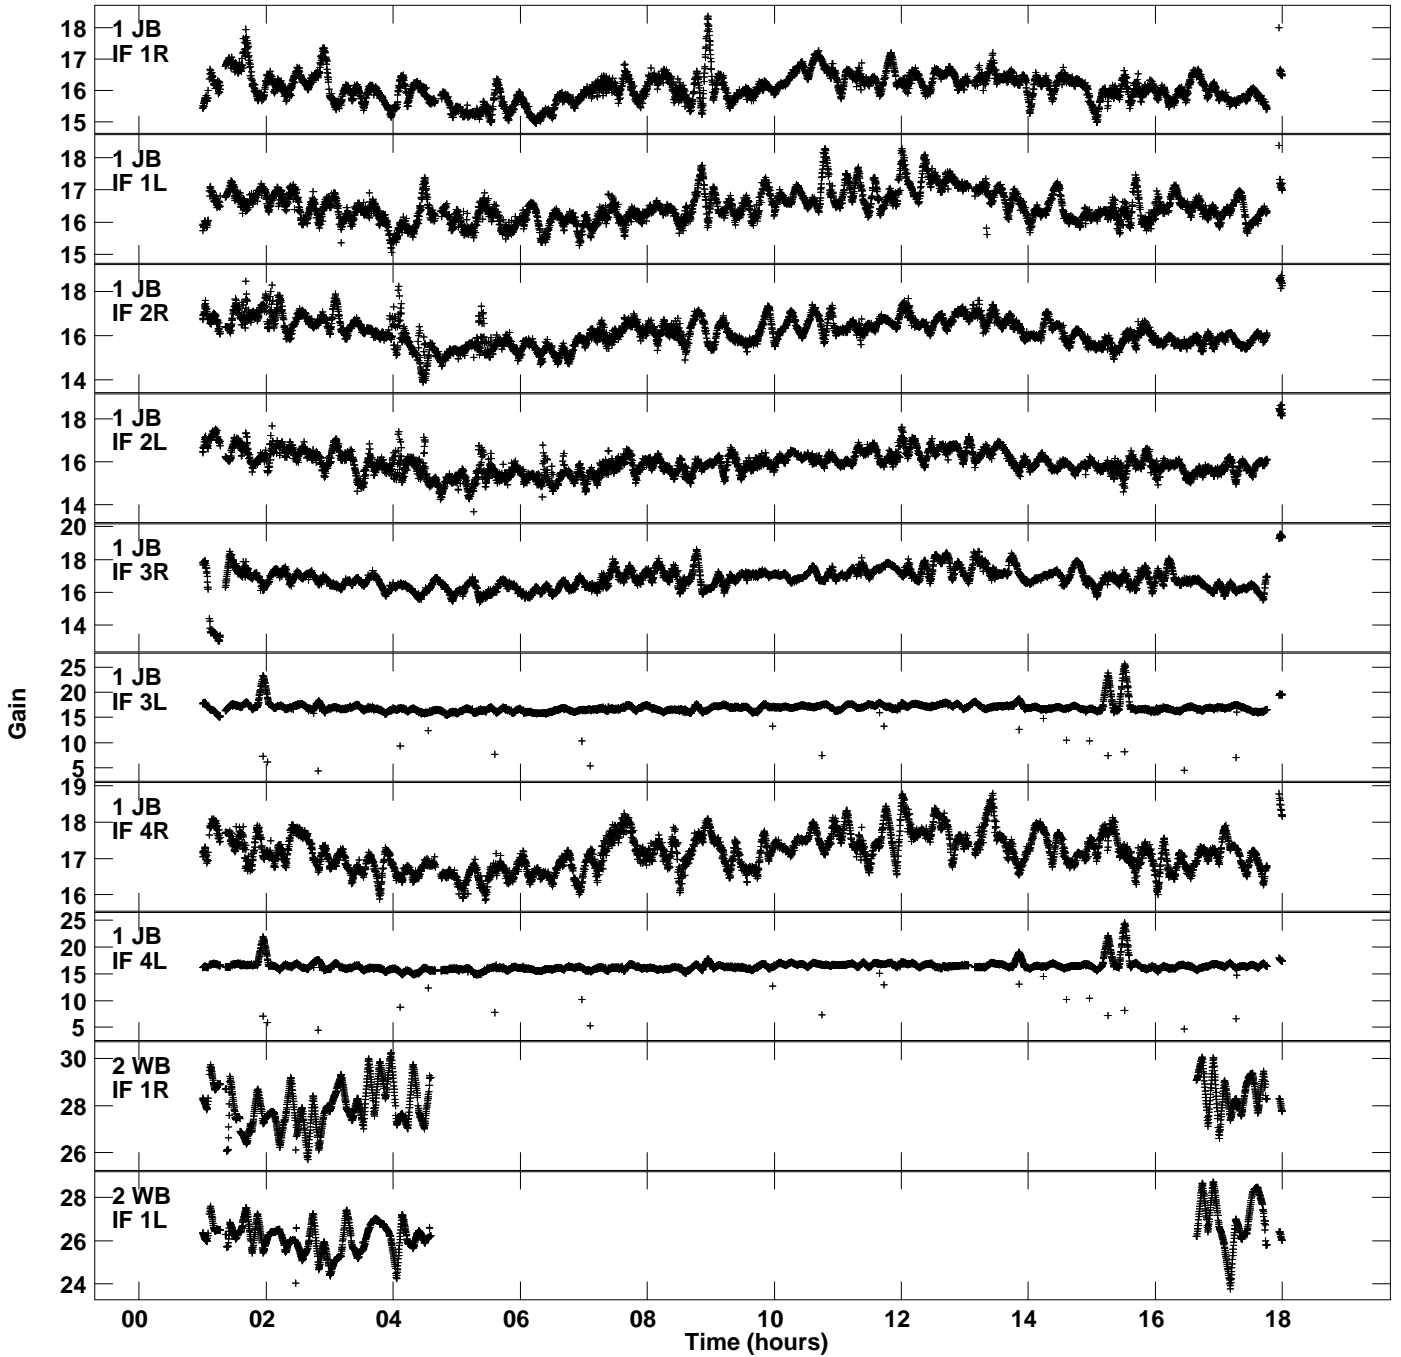

Plot file version 1 created 29-JUN-2021 14:09:05
Gain amp vs UTC time for EM148_1.TMP.1
CL 5 Rpol & Lpol IF 1 - 4

Plot file version 2 created 29-JUN-2021 14:09:05
Gain amp vs UTC time for EM148_1.TMP.1
CL 5 Rpol & Lpol IF 1 - 4

Plot file version 3 created 29-JUN-2021 14:09:05
Gain amp vs UTC time for EM148_1.TMP.1
CL 5 Rpol & Lpol IF 1 - 4

Plot file version 4 created 29-JUN-2021 14:09:05
Gain amp vs UTC time for EM148_1.TMP.1
CL 5 Rpol & Lpol IF 1 - 4

Plot file version 5 created 29-JUN-2021 14:09:05
Gain amp vs UTC time for EM148_1.TMP.1
CL 5 Rpol & Lpol IF 1 - 4

Plot file version 6 created 29-JUN-2021 14:09:05
Gain amp vs UTC time for EM148_1.TMP.1
CL 5 Rpol & Lpol IF 1 - 4

Plot file version 7 created 29-JUN-2021 14:09:05
Gain amp vs UTC time for EM148_1.TMP.1
CL 5 Rpol & Lpol IF 1 - 4