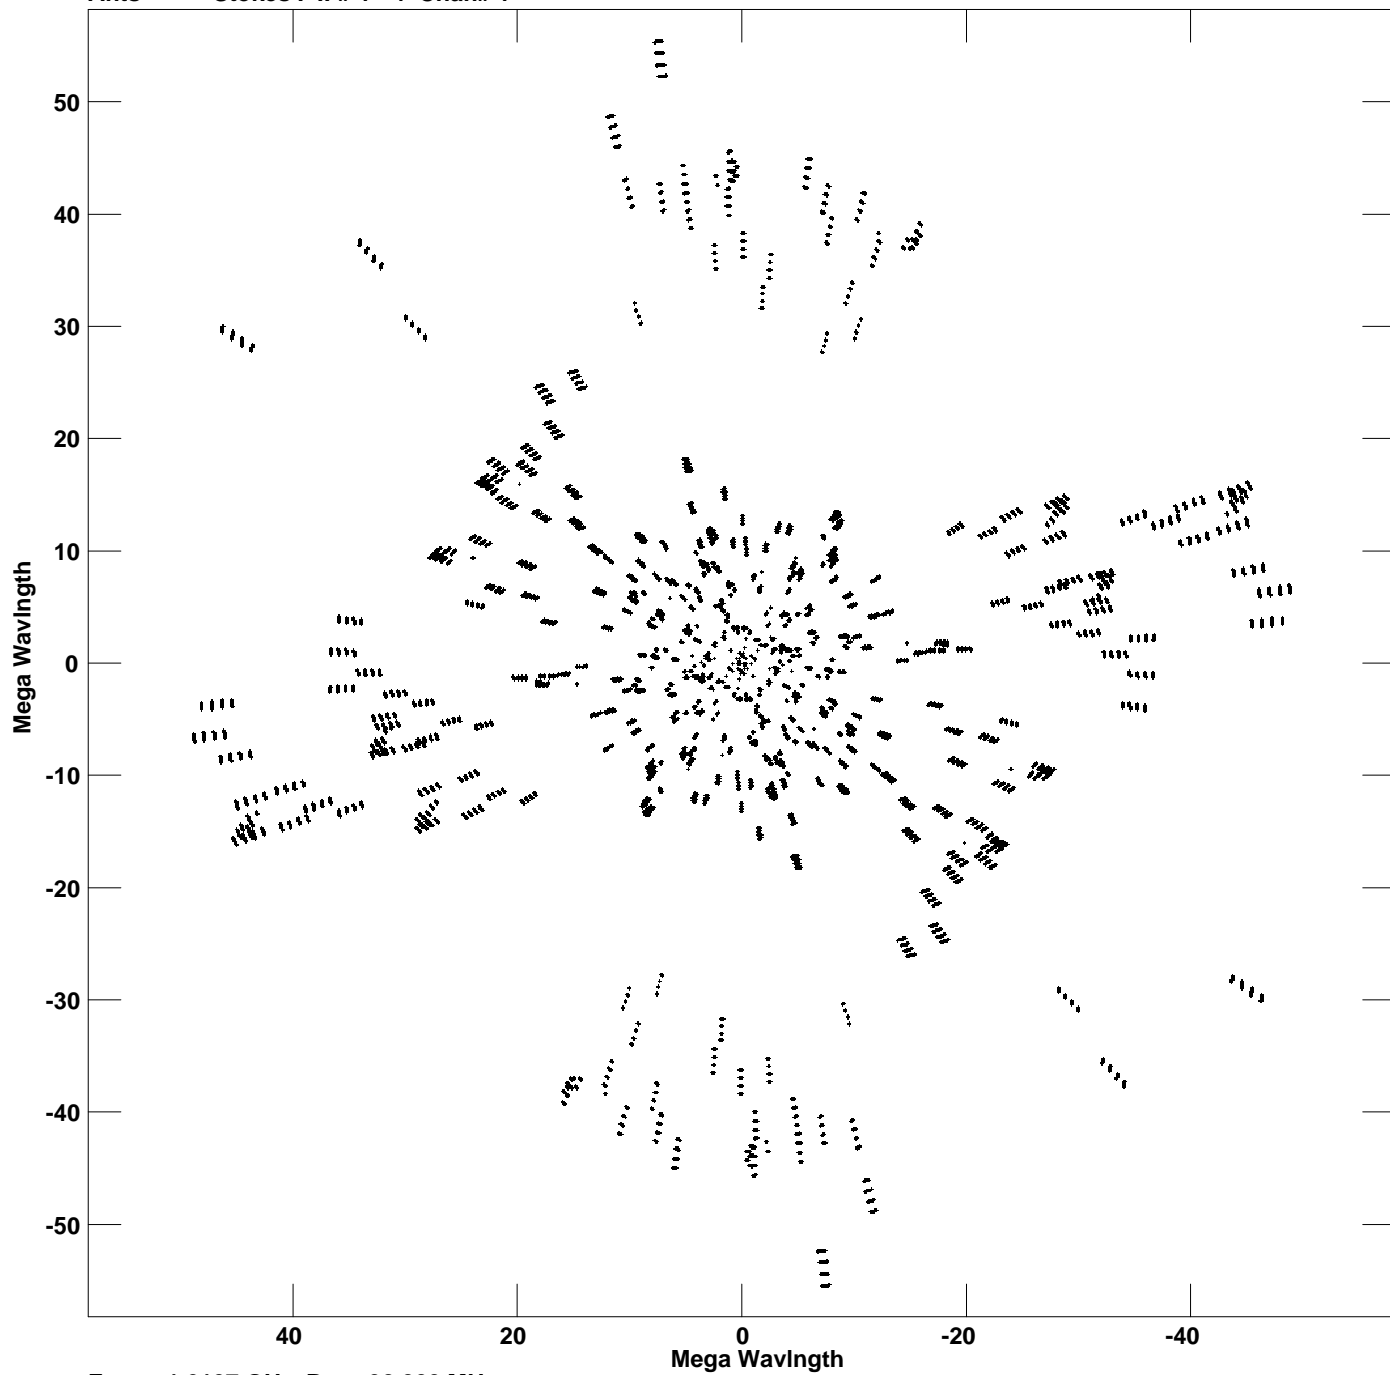

Plot file version 1 created 29-SEP-2021 15:11:30  
V vs U for 3C345.MULTI.1 Source:3C345  
Ants \* - \* Stokes I IF# 1 - 4 Chan# 1

Freq = 1.6107 GHz, Bw = 32.000 MHz