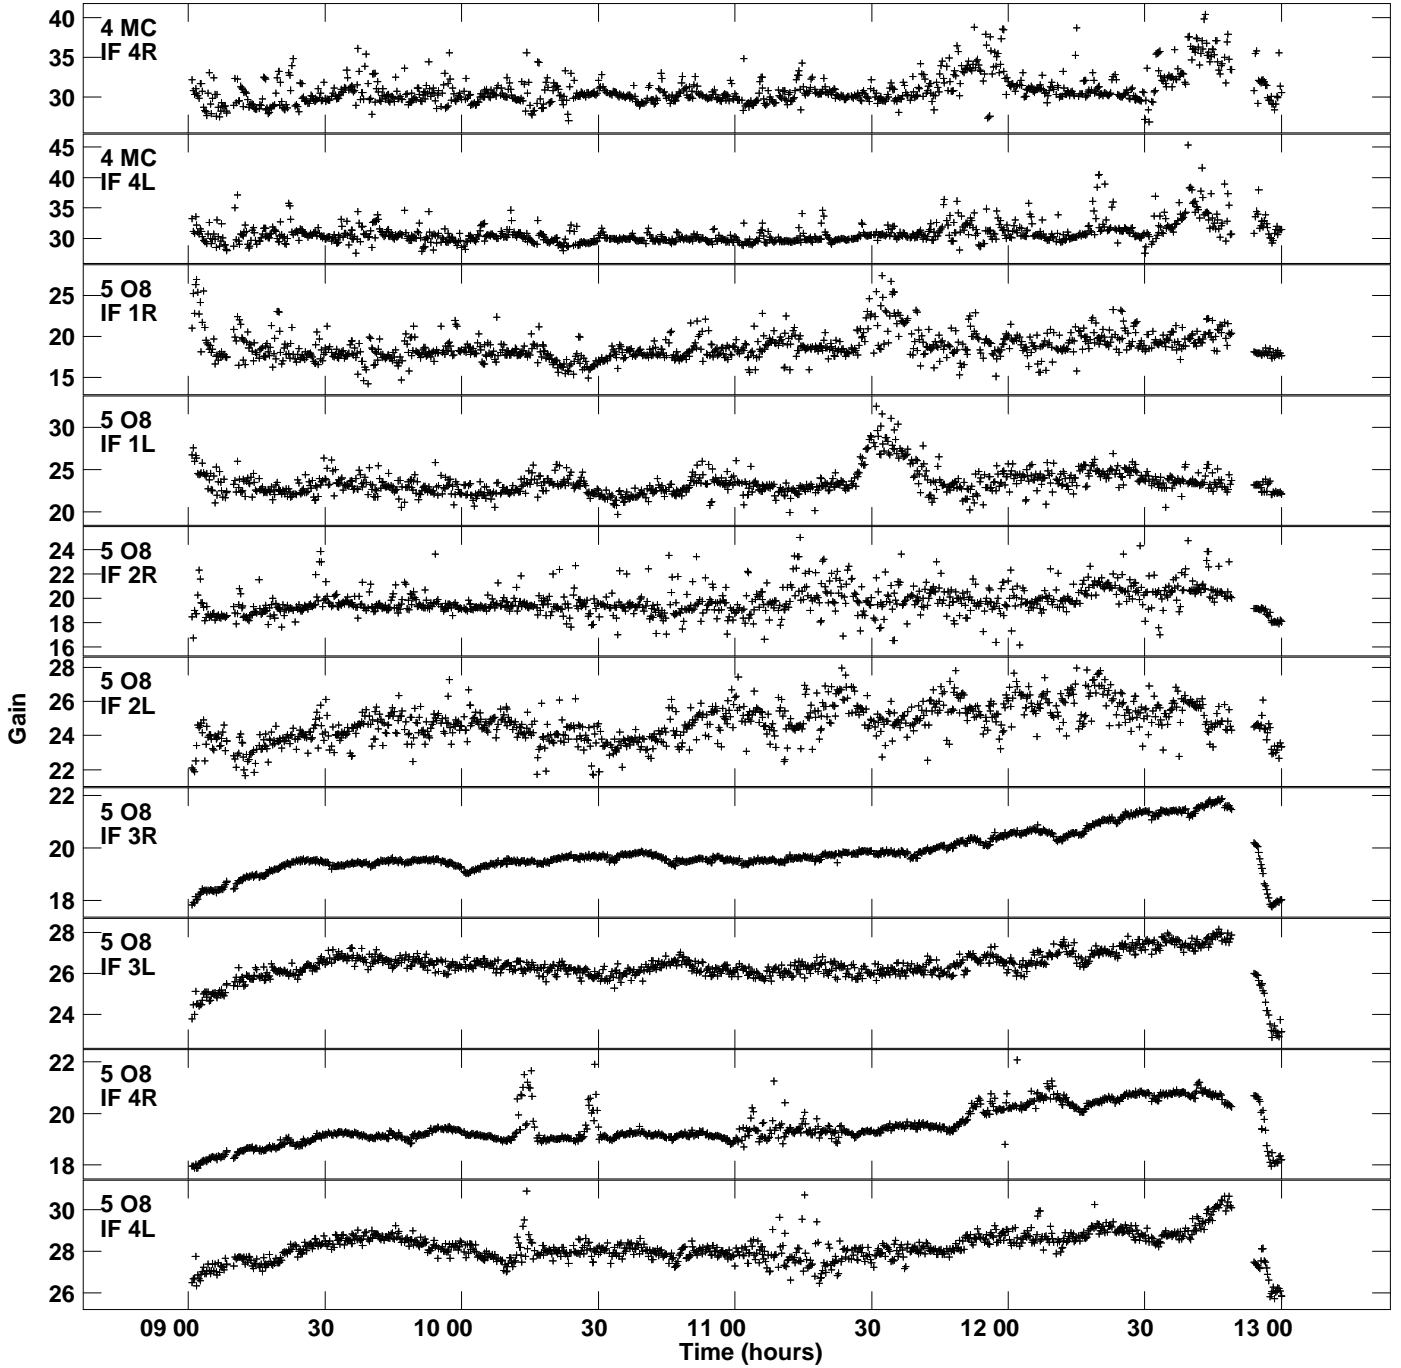

Plot file version 1 created 24-SEP-2021 10:05:20
Gain amp vs UTC time for EM156A.TMP.1
CL 5 Rpol & Lpol IF 1 - 4

Plot file version 2 created 24-SEP-2021 10:05:20
Gain amp vs UTC time for EM156A.TMP.1
CL 5 Rpol & Lpol IF 1 - 4

Plot file version 3 created 24-SEP-2021 10:05:20
Gain amp vs UTC time for EM156A.TMP.1
CL 5 Rpol & Lpol IF 1 - 4

Plot file version 4 created 24-SEP-2021 10:05:20
Gain amp vs UTC time for EM156A.TMP.1
CL 5 Rpol & Lpol IF 1 - 4

Plot file version 5 created 24-SEP-2021 10:05:20
Gain amp vs UTC time for EM156A.TMP.1
CL 5 Rpol & Lpol IF 1 - 4

Plot file version 6 created 24-SEP-2021 10:05:20
Gain amp vs UTC time for EM156A.TMP.1
CL 5 Rpol & Lpol IF 1 - 4