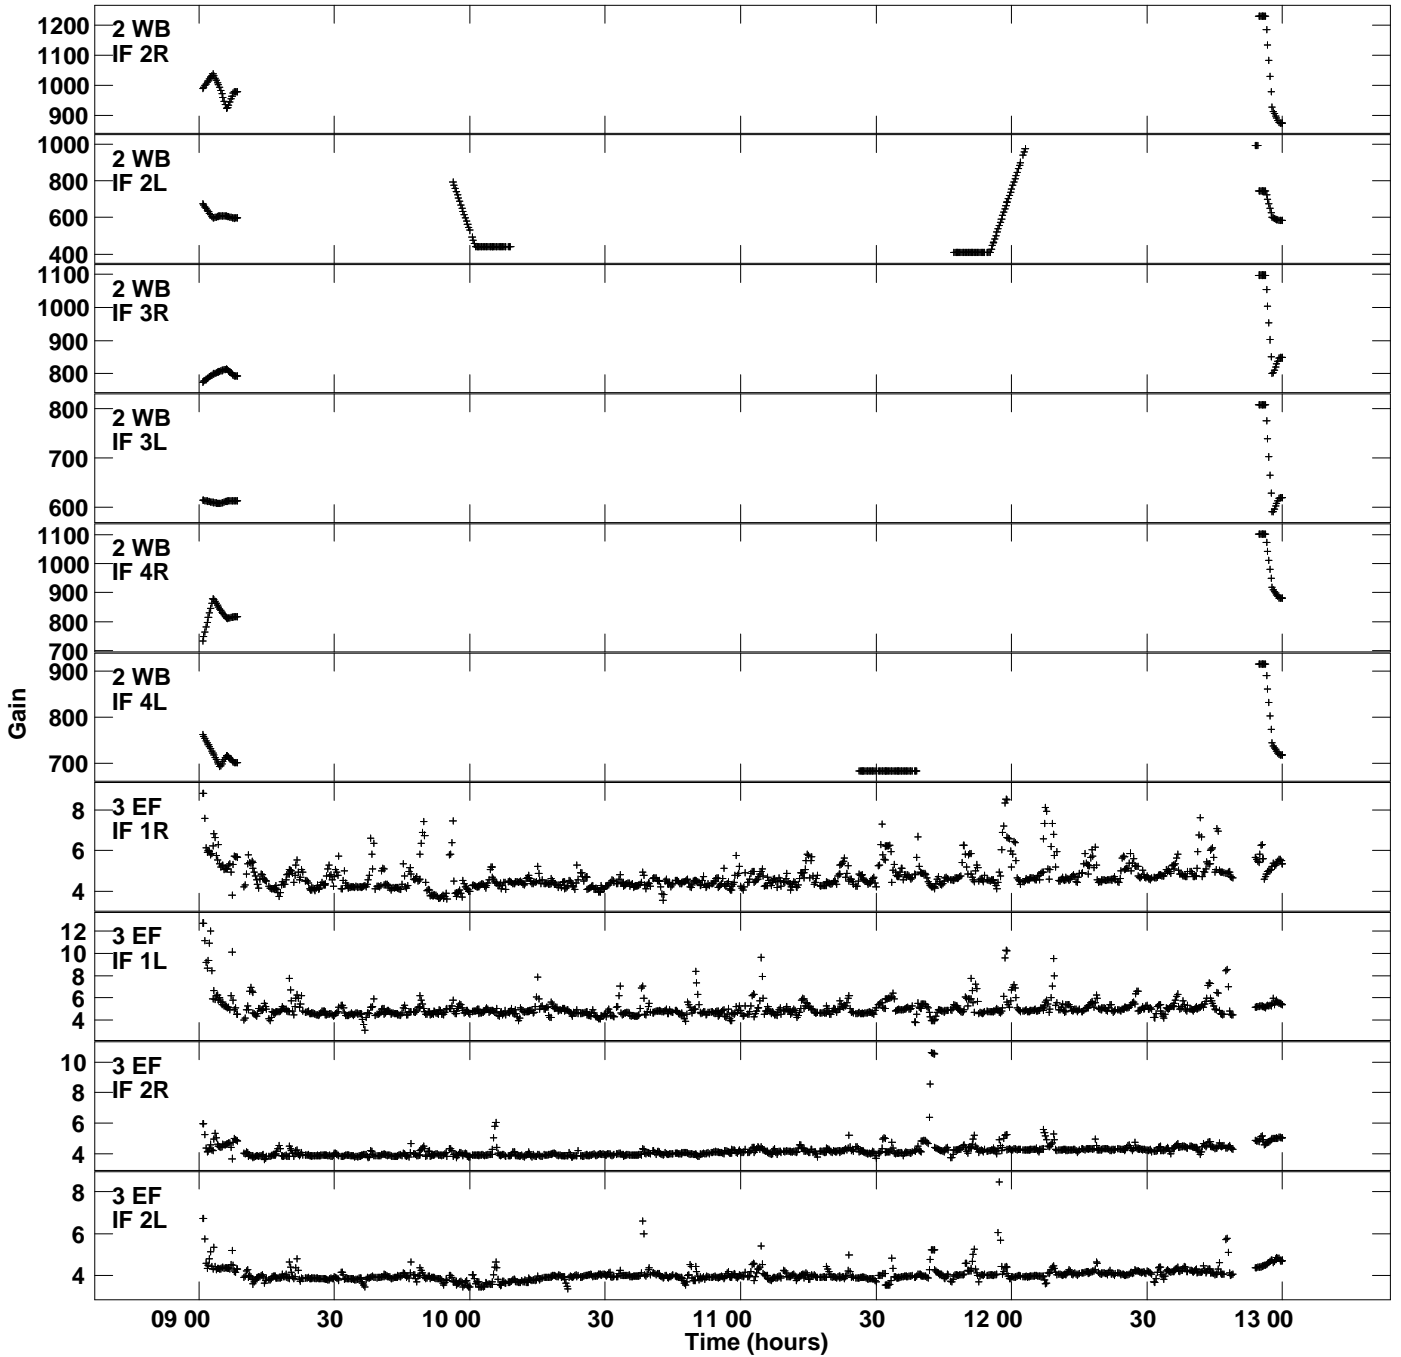

Plot file version 1 created 24-SEP-2021 10:05:20
Gain amp vs UTC time for EM156A.TMP.1
CL 5 Rpol & Lpol IF 1 - 4

Plot file version 2 created 24-SEP-2021 10:05:20
Gain amp vs UTC time for EM156A.TMP.1
CL 5 Rpol & Lpol IF 1 - 4

Plot file version 3 created 24-SEP-2021 10:05:20
Gain amp vs UTC time for EM156A.TMP.1
CL 5 Rpol & Lpol IF 1 - 4

Plot file version 4 created 24-SEP-2021 10:05:20
Gain amp vs UTC time for EM156A.TMP.1
CL 5 Rpol & Lpol IF 1 - 4

Plot file version 5 created 24-SEP-2021 10:05:20
Gain amp vs UTC time for EM156A.TMP.1
CL 5 Rpol & Lpol IF 1 - 4

Plot file version 6 created 24-SEP-2021 10:05:20
Gain amp vs UTC time for EM156A.TMP.1
CL 5 Rpol & Lpol IF 1 - 4