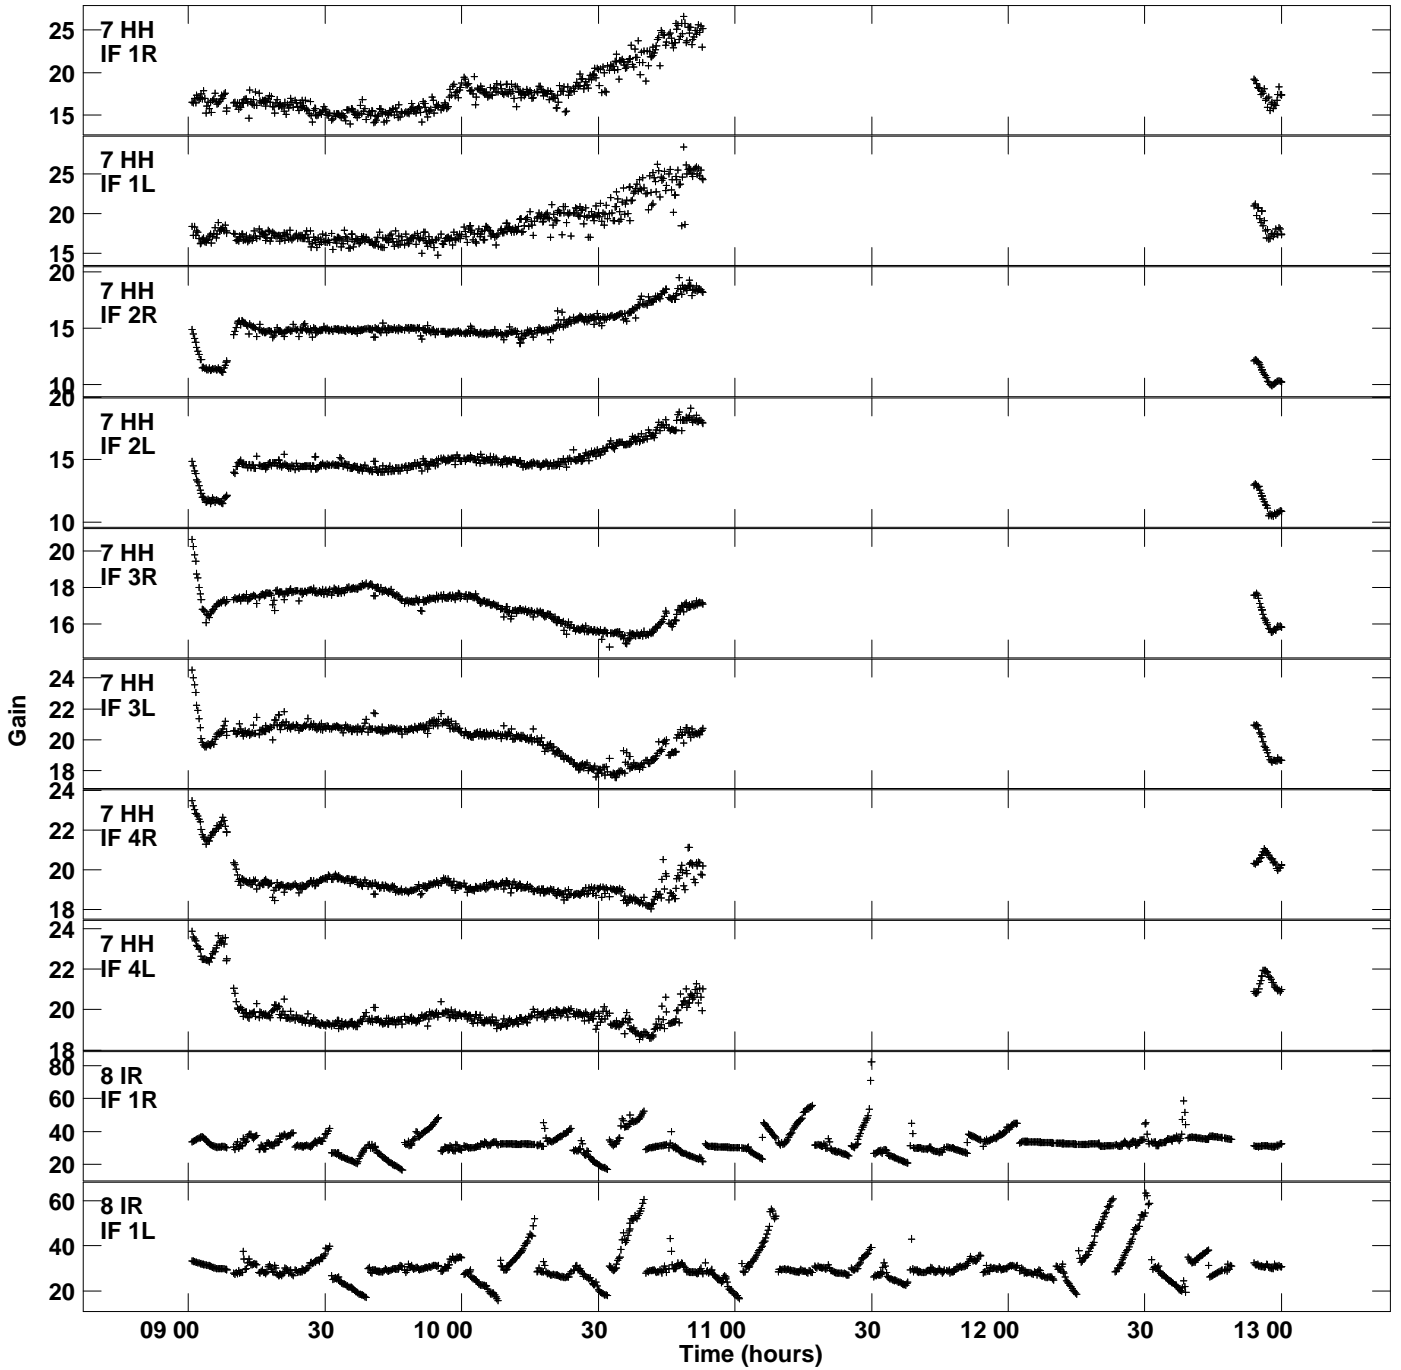

Plot file version 1 created 24-SEP-2021 10:05:20
Gain amp vs UTC time for EM156A.TMP.1
CL 5 Rpol & Lpol IF 1 - 4

Plot file version 2 created 24-SEP-2021 10:05:20
Gain amp vs UTC time for EM156A.TMP.1
CL 5 Rpol & Lpol IF 1 - 4

Plot file version 3 created 24-SEP-2021 10:05:20
Gain amp vs UTC time for EM156A.TMP.1
CL 5 Rpol & Lpol IF 1 - 4

Plot file version 4 created 24-SEP-2021 10:05:20
Gain amp vs UTC time for EM156A.TMP.1
CL 5 Rpol & Lpol IF 1 - 4

Plot file version 5 created 24-SEP-2021 10:05:20
Gain amp vs UTC time for EM156A.TMP.1
CL 5 Rpol & Lpol IF 1 - 4

Plot file version 6 created 24-SEP-2021 10:05:20
Gain amp vs UTC time for EM156A.TMP.1
CL 5 Rpol & Lpol IF 1 - 4