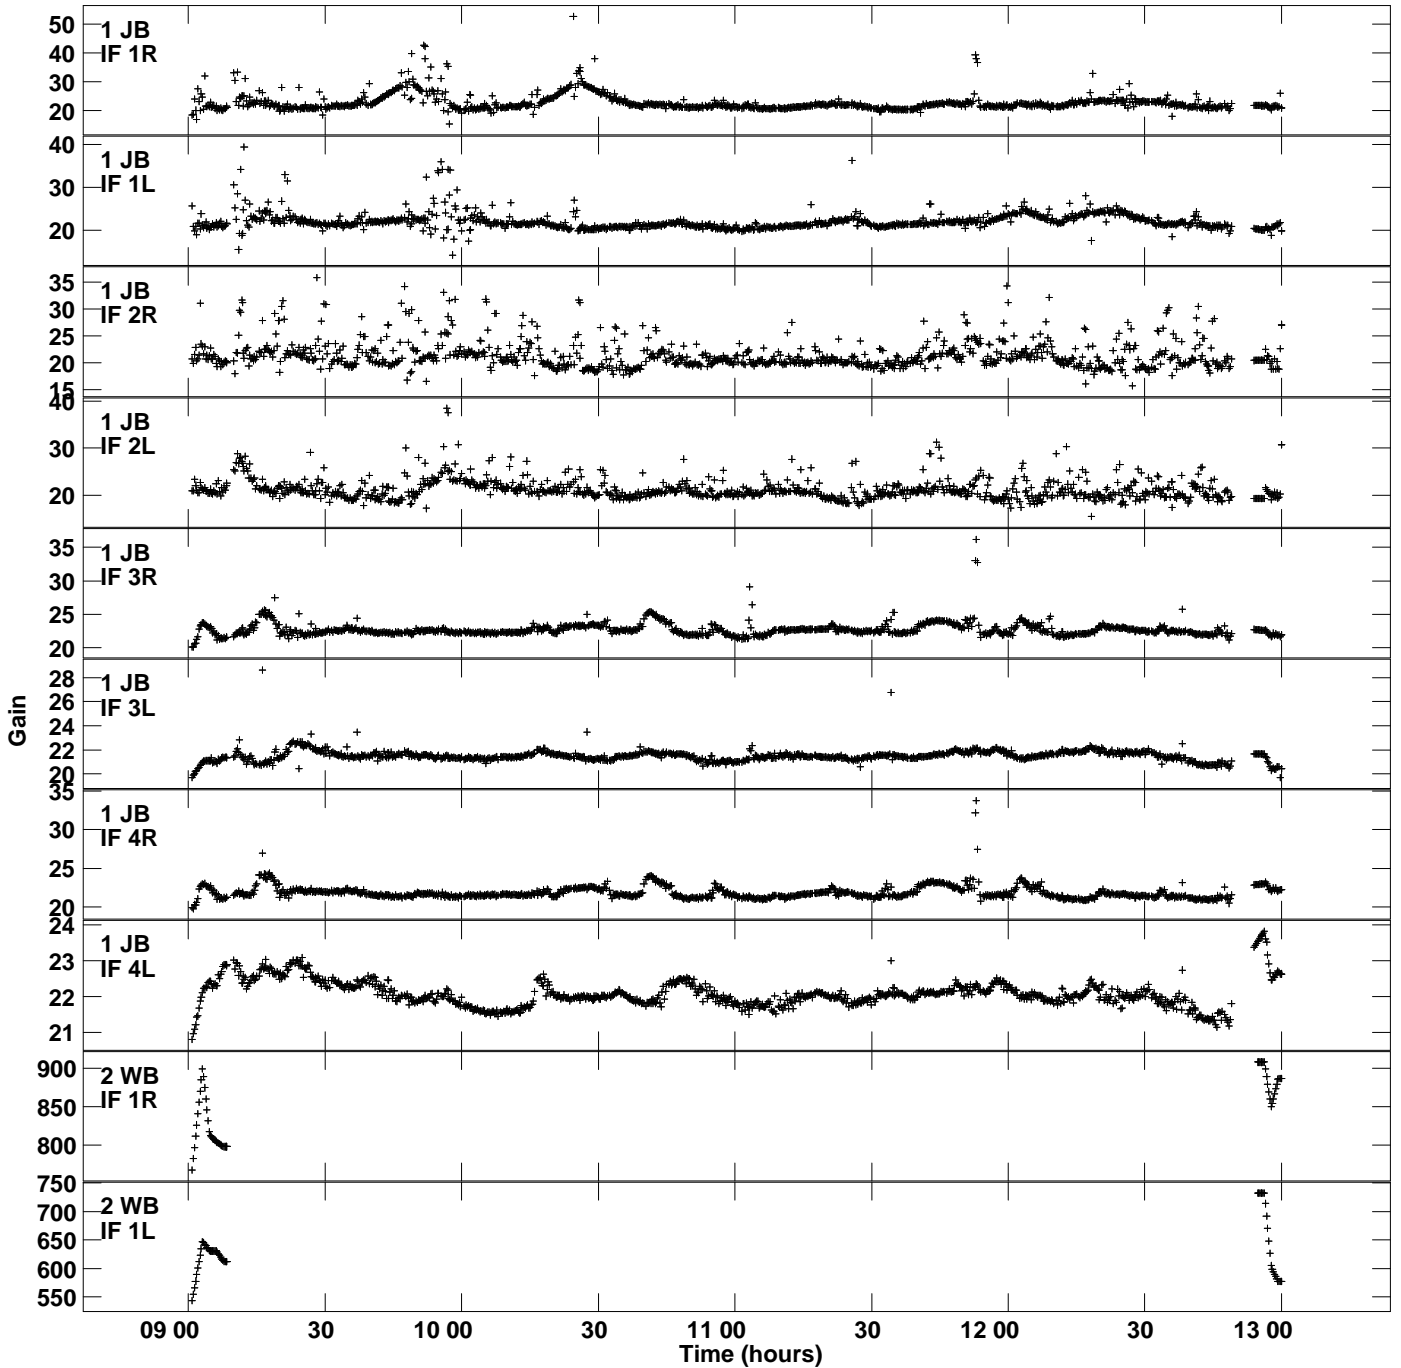

Plot file version 1 created 24-SEP-2021 10:05:20
Gain amp vs UTC time for EM156A.TMP.1
CL 5 Rpol & Lpol IF 1 - 4

Plot file version 2 created 24-SEP-2021 10:05:20
Gain amp vs UTC time for EM156A.TMP.1
CL 5 Rpol & Lpol IF 1 - 4

Plot file version 3 created 24-SEP-2021 10:05:20
Gain amp vs UTC time for EM156A.TMP.1
CL 5 Rpol & Lpol IF 1 - 4

Plot file version 4 created 24-SEP-2021 10:05:20
Gain amp vs UTC time for EM156A.TMP.1
CL 5 Rpol & Lpol IF 1 - 4

Plot file version 5 created 24-SEP-2021 10:05:20
Gain amp vs UTC time for EM156A.TMP.1
CL 5 Rpol & Lpol IF 1 - 4

Plot file version 6 created 24-SEP-2021 10:05:20
Gain amp vs UTC time for EM156A.TMP.1
CL 5 Rpol & Lpol IF 1 - 4