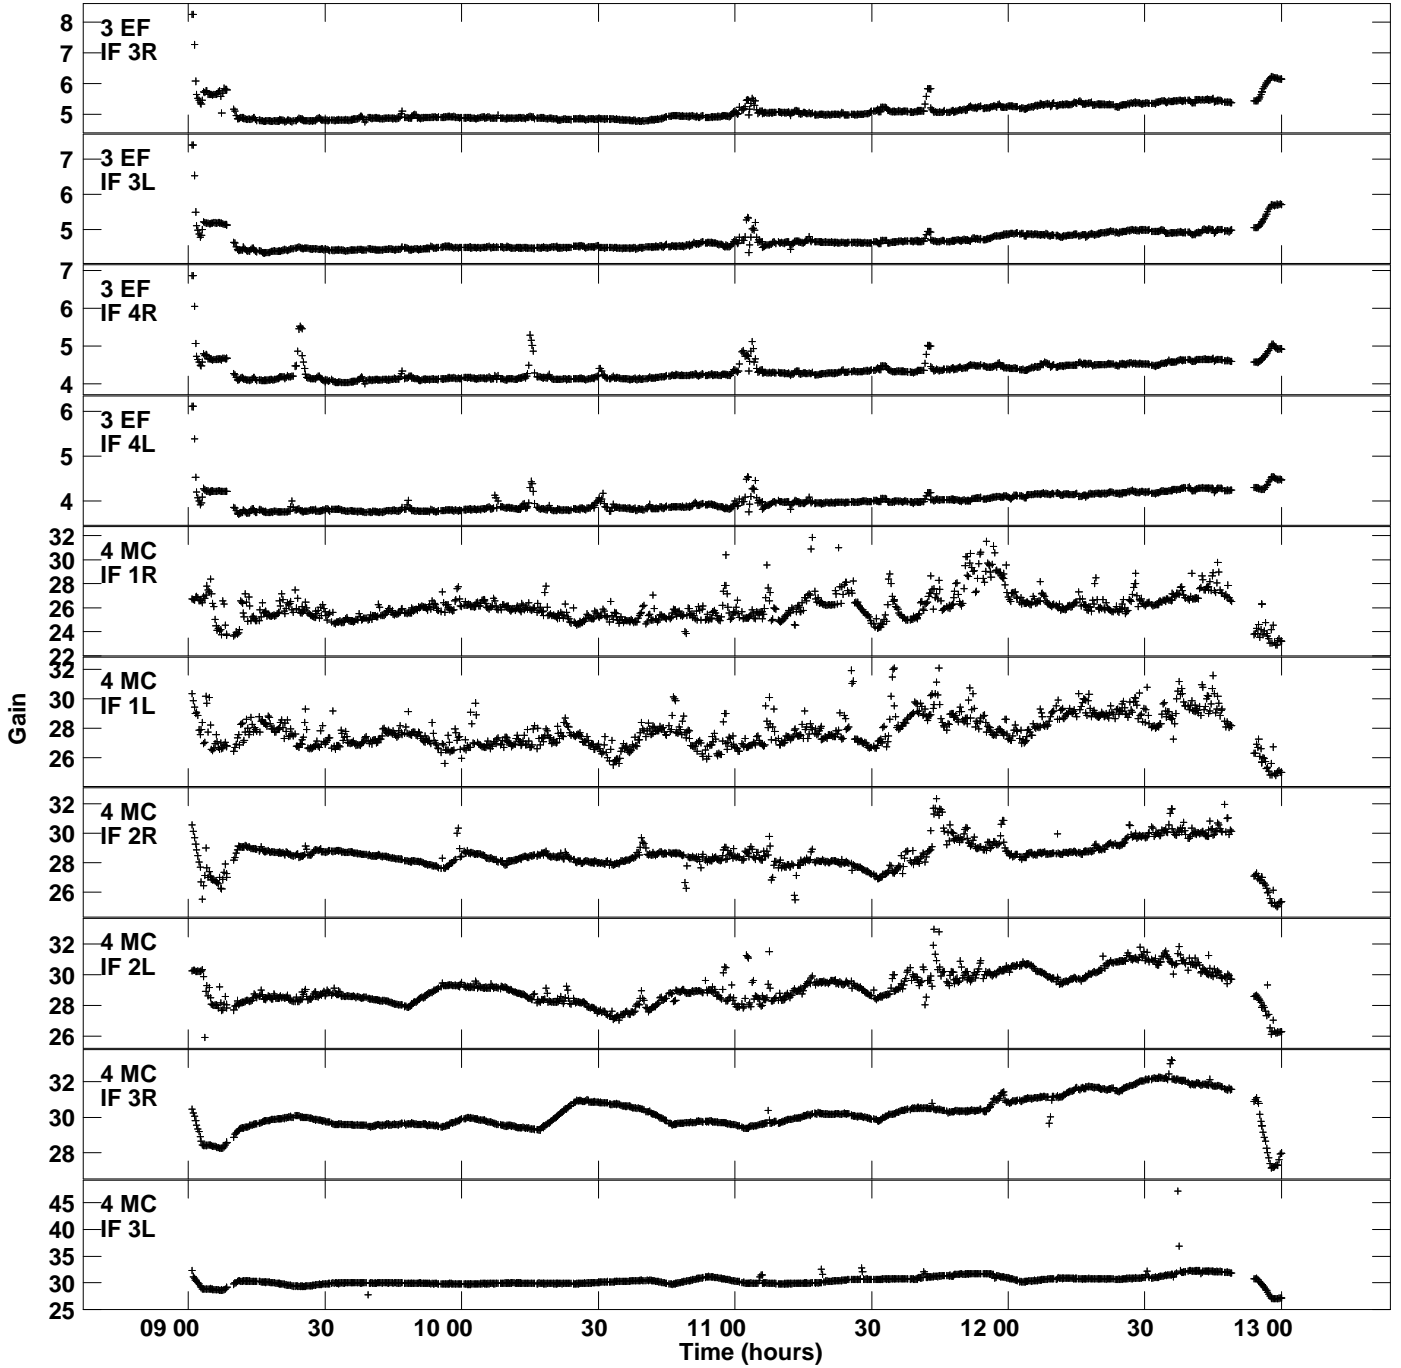

Plot file version 1 created 24-SEP-2021 10:05:20
Gain amp vs UTC time for EM156A.TMP.1
CL 5 Rpol & Lpol IF 1 - 4

Plot file version 2 created 24-SEP-2021 10:05:20
Gain amp vs UTC time for EM156A.TMP.1
CL 5 Rpol & Lpol IF 1 - 4

Plot file version 3 created 24-SEP-2021 10:05:20
Gain amp vs UTC time for EM156A.TMP.1
CL 5 Rpol & Lpol IF 1 - 4

Plot file version 4 created 24-SEP-2021 10:05:20
Gain amp vs UTC time for EM156A.TMP.1
CL 5 Rpol & Lpol IF 1 - 4

Plot file version 5 created 24-SEP-2021 10:05:20
Gain amp vs UTC time for EM156A.TMP.1
CL 5 Rpol & Lpol IF 1 - 4

Plot file version 6 created 24-SEP-2021 10:05:20
Gain amp vs UTC time for EM156A.TMP.1
CL 5 Rpol & Lpol IF 1 - 4