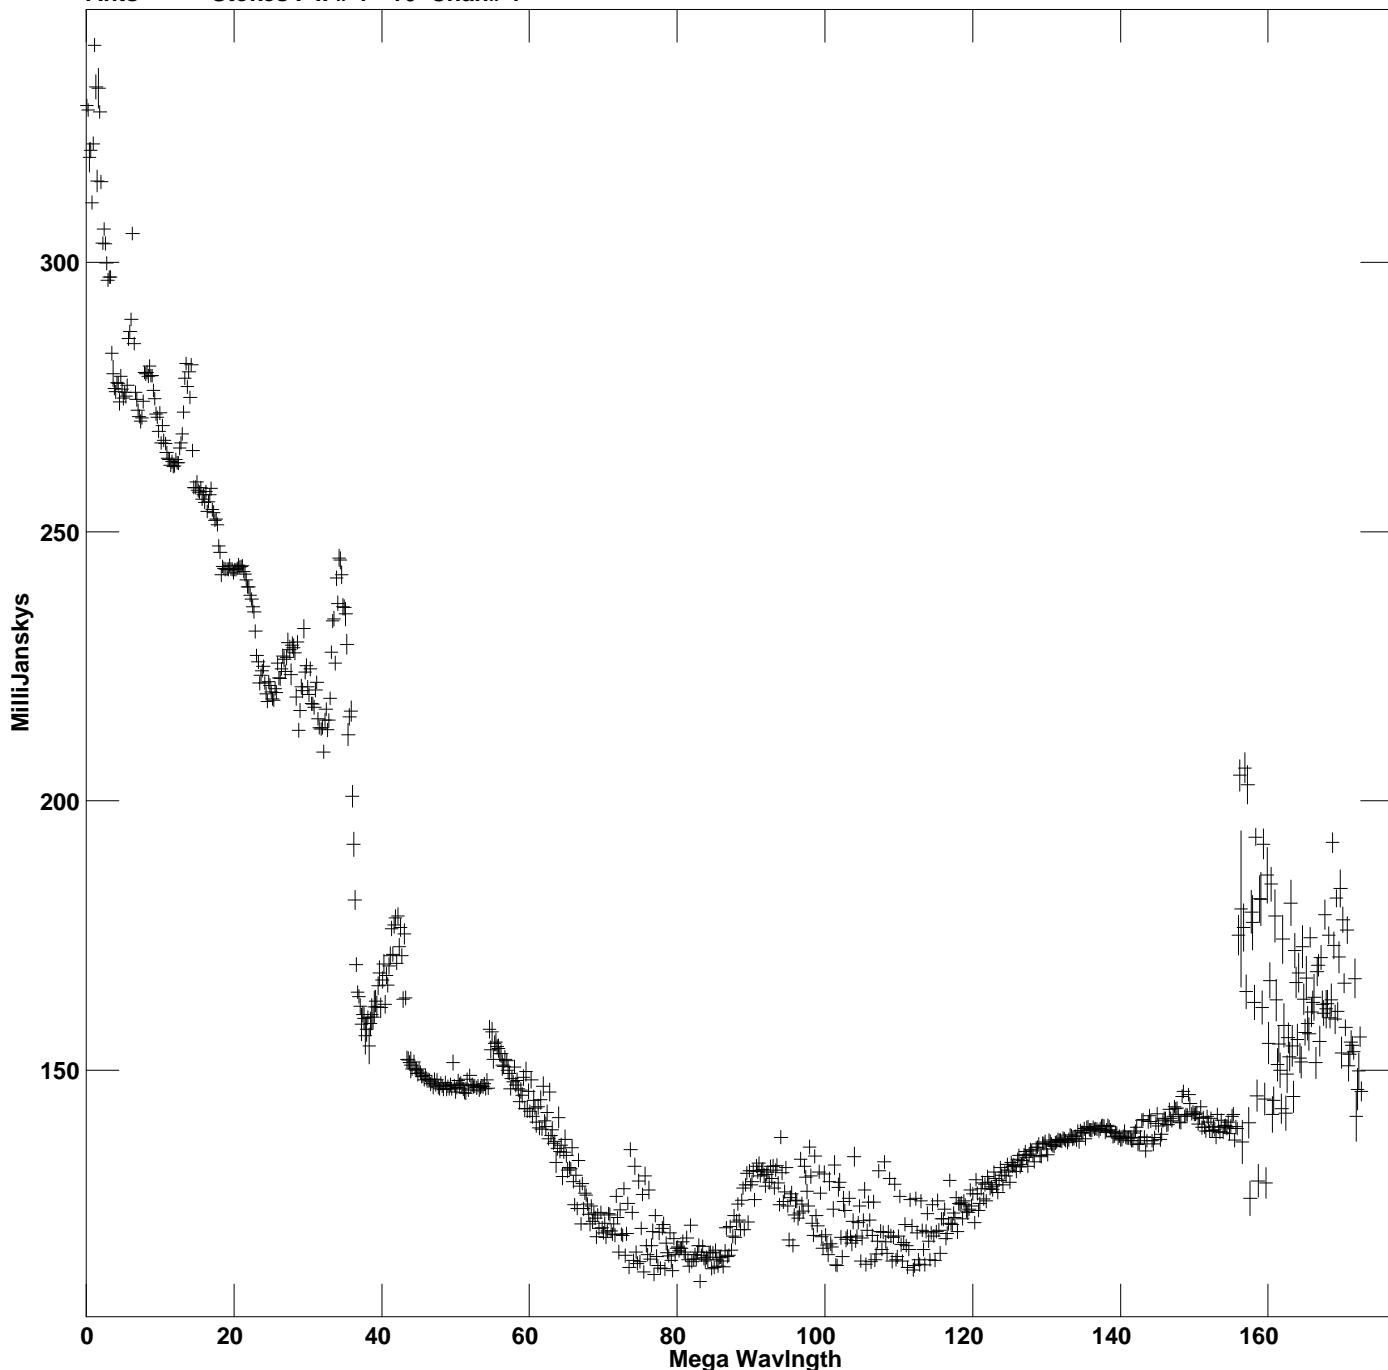

Plot file version 1 created 30-SEP-2022 11:51:09
Amplitude vs UV dist for J1427+2348.MULTI.1 Source:J1427+2348
Ants * - * Stokes I IF# 1 - 16 Chan# 1

Freq = 4.6162 GHz, Bw = 32.000 MHz