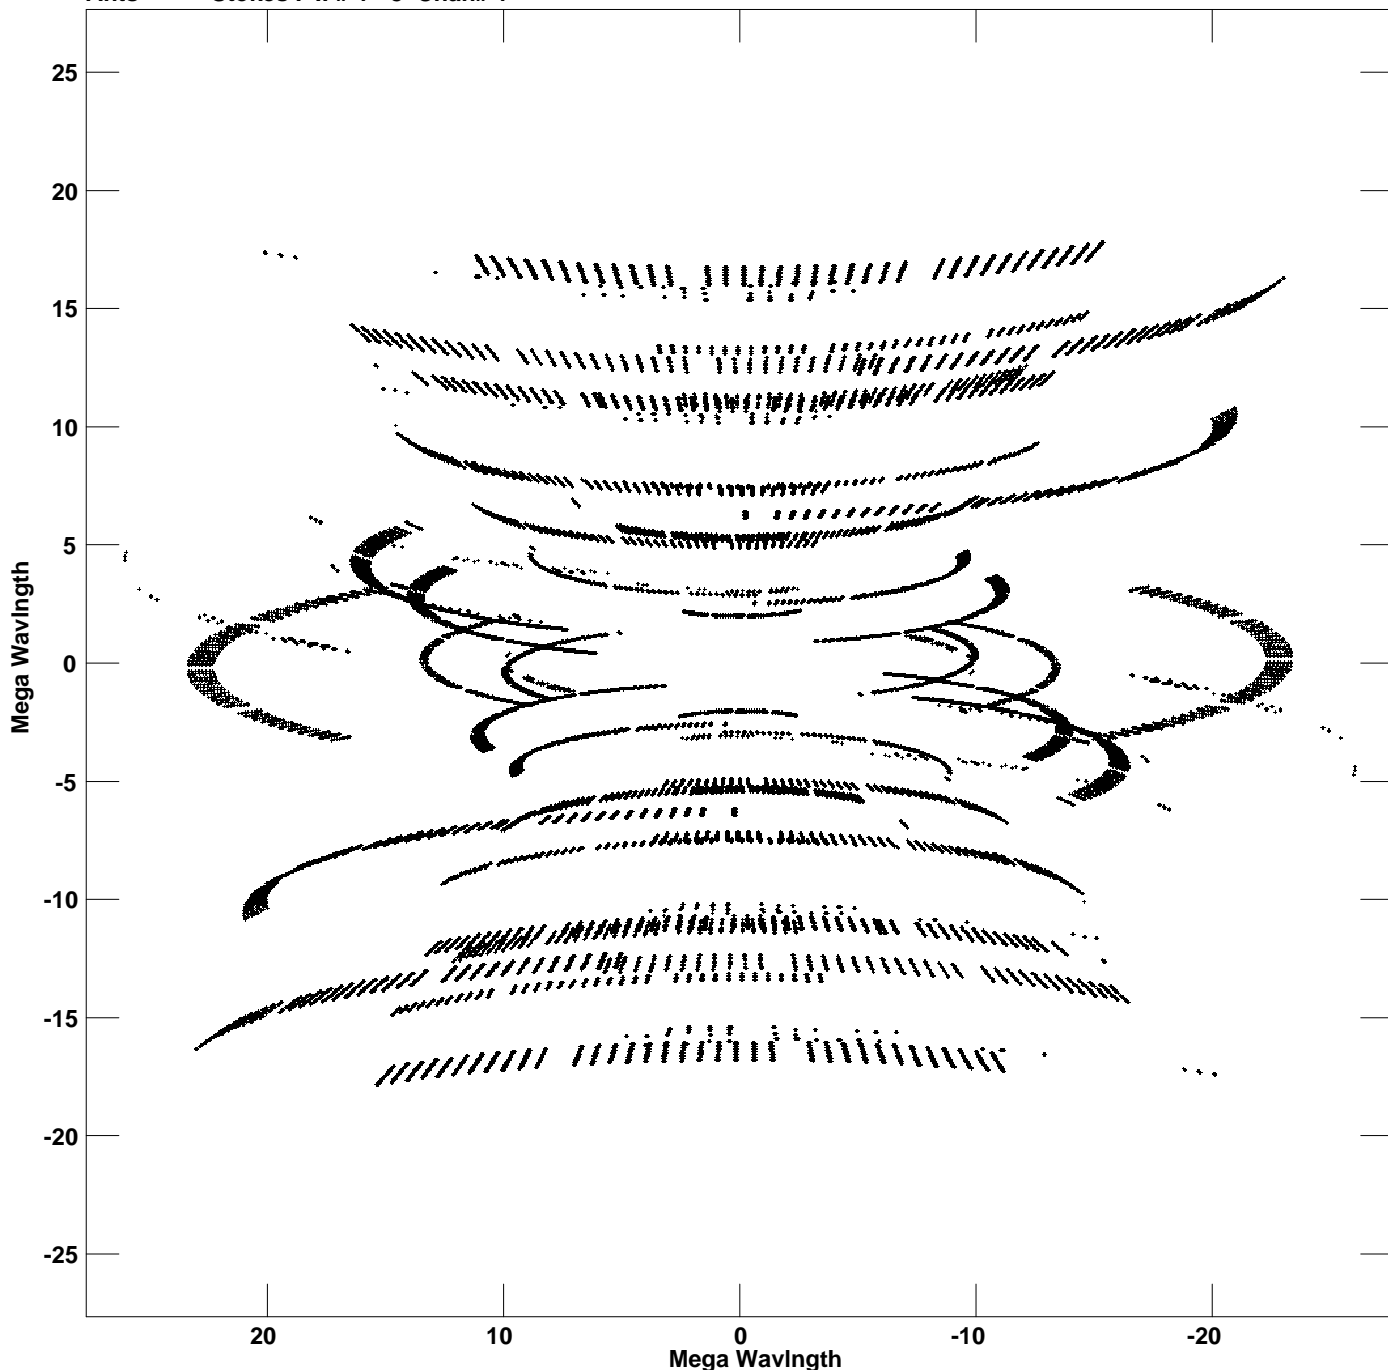

Plot file version 1 created 21-NOV-2023 13:50:31
V vs U for J1835-1115.MULTI.1 Source:J1835-1115
Ants * - * Stokes I IF# 1 - 8 Chan# 1

Freq = 4.8147 GHz, Bw = 32.000 MHz