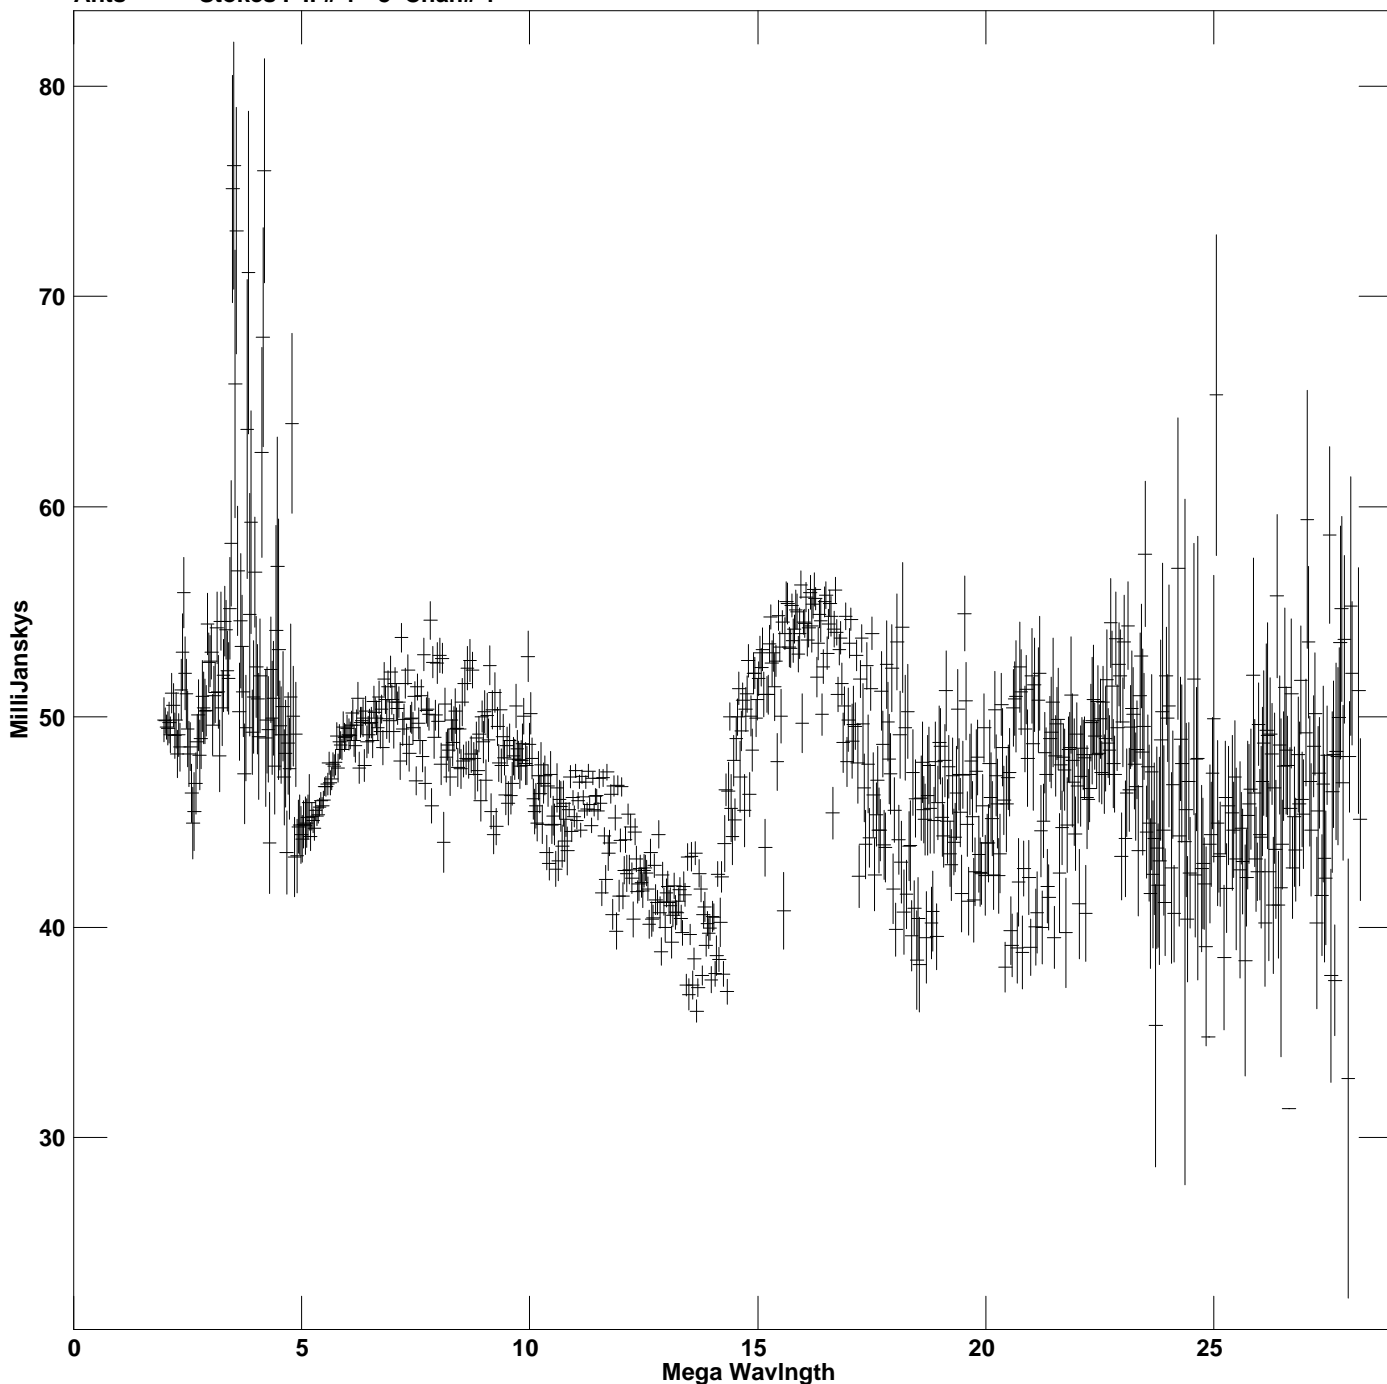

Plot file version 1 created 21-NOV-2023 13:50:31
Amplitude vs UV dist for J1835-1115.MULTI.1 Source:J1835-1115
Ants * - * Stokes I IF# 1 - 8 Chan# 1

Freq = 4.8147 GHz, Bw = 32.000 MHz