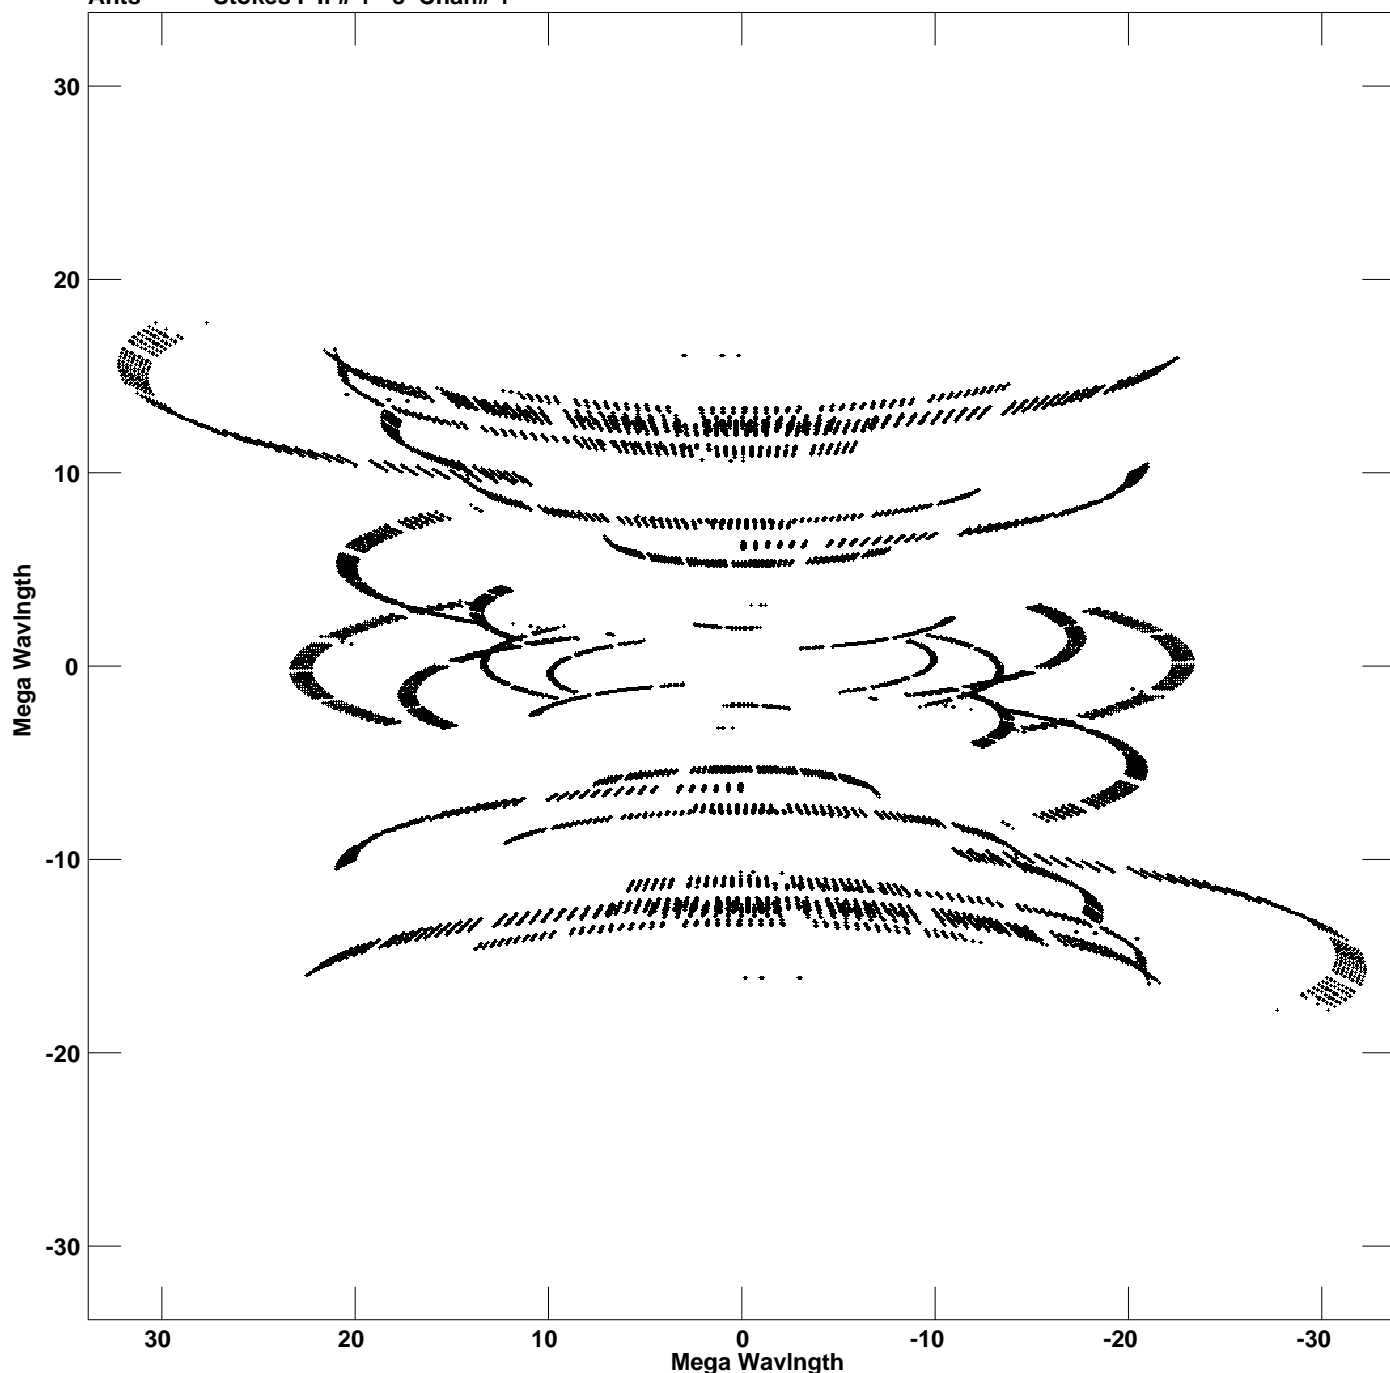

Plot file version 1 created 19-JAN-2024 02:15:36
V vs U for J1835-1115.MULTI.1 Source:J1835-1115
Ants * - * Stokes I IF# 1 - 8 Chan# 1

Freq = 4.8147 GHz, Bw = 32.000 MHz