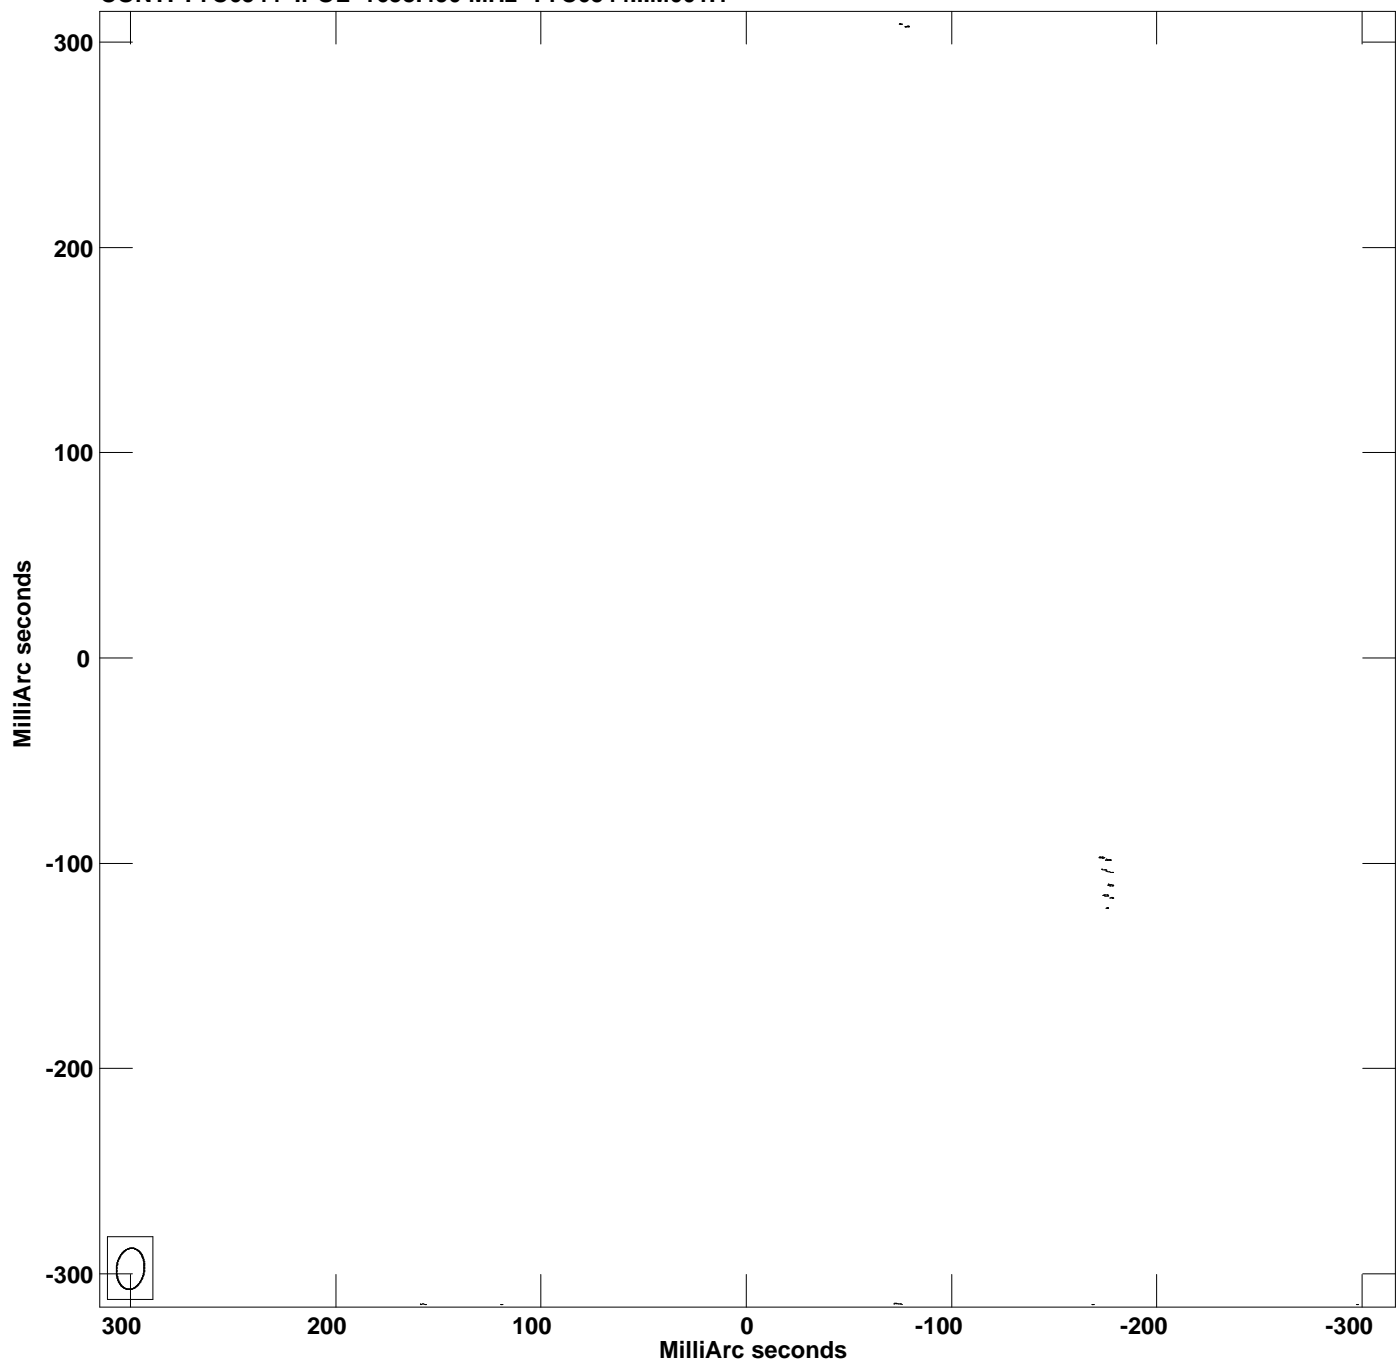

PLot file version 1 created 08-MAY-2023 16:35:14  
CONT: TYC6544 IPOL 1658.490 MHz TYC6544.IIM001.1

Center at RA 07 44 54.6137200 DEC -25 05 20.158950  
Cont peak brightness = -2.0974E-04 JY/BEAM  
Levs = 2.097E-06 \* (-79.8, 79.82)