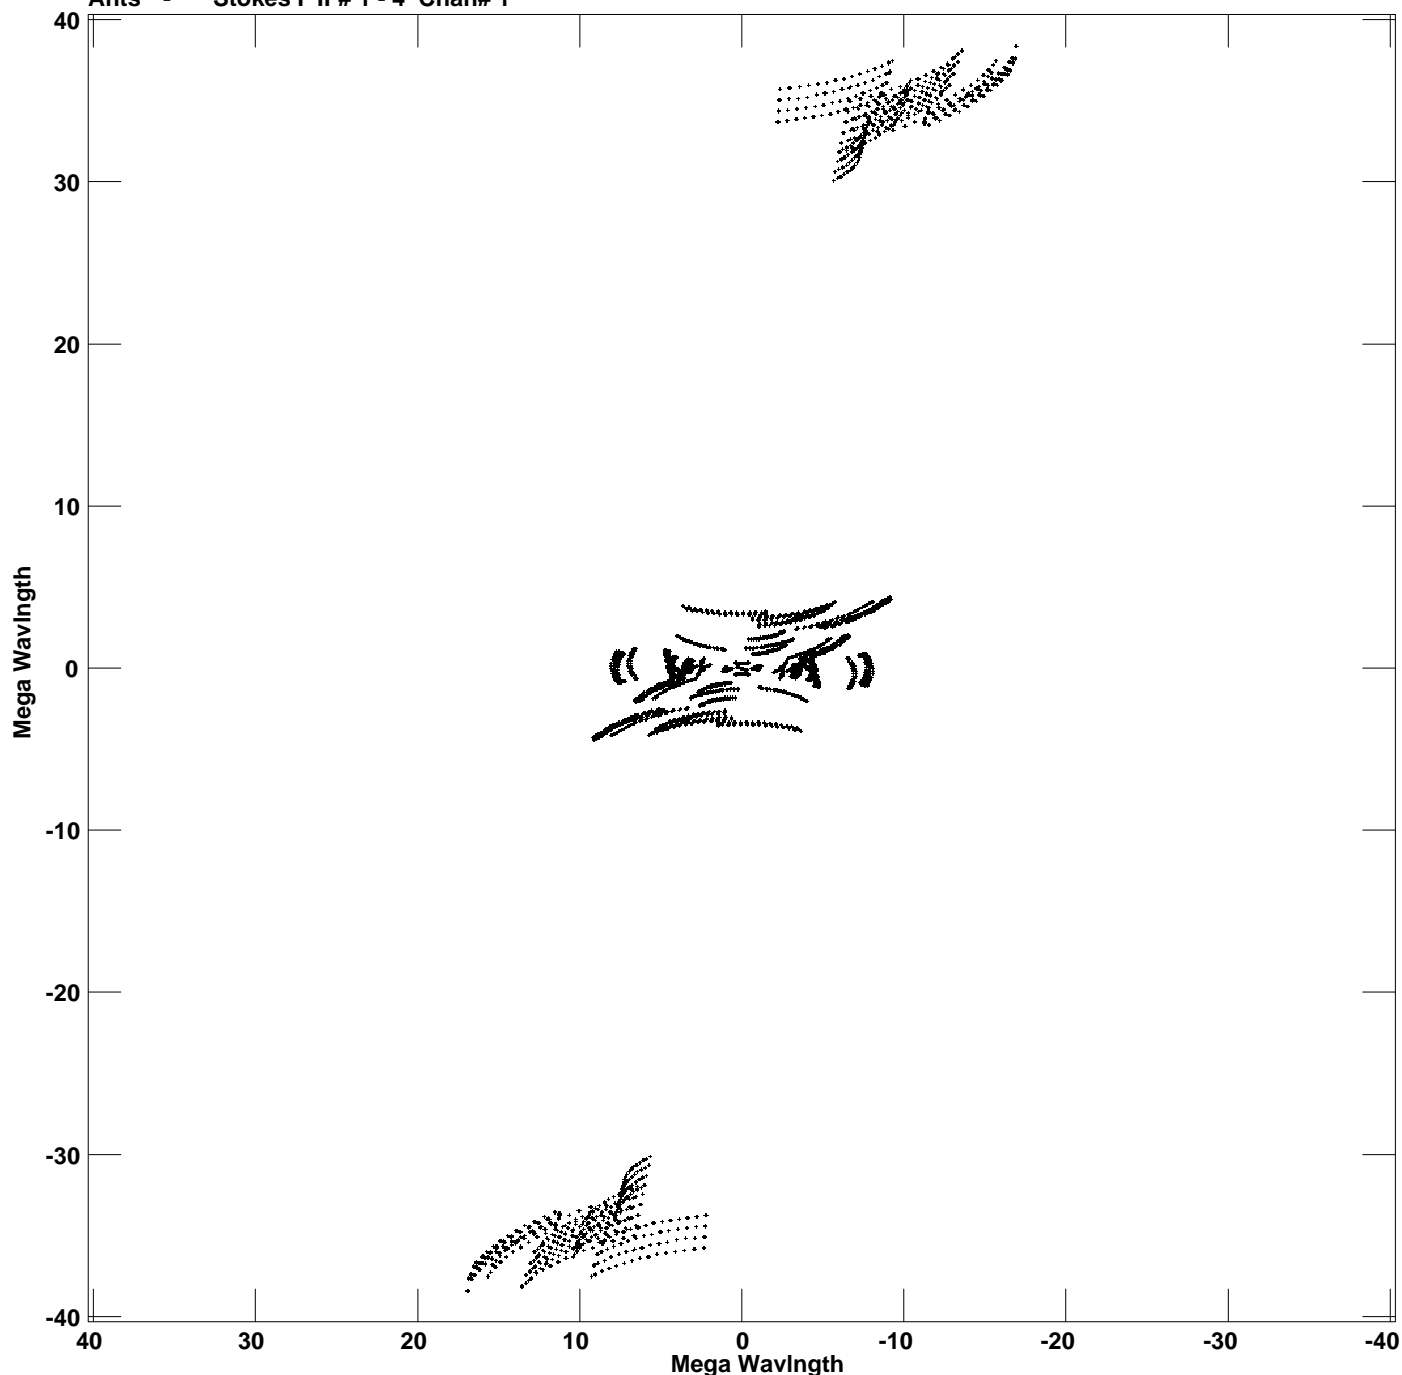

Plot file version 1 created 16-MAY-2023 14:32:16
V vs U for J0740-2444.MULTI.1 Source:J0740-2444
Ants * - * Stokes I IF# 1 - 4 Chan# 1

Freq = 1.6107 GHz, Bw = 32.000 MHz