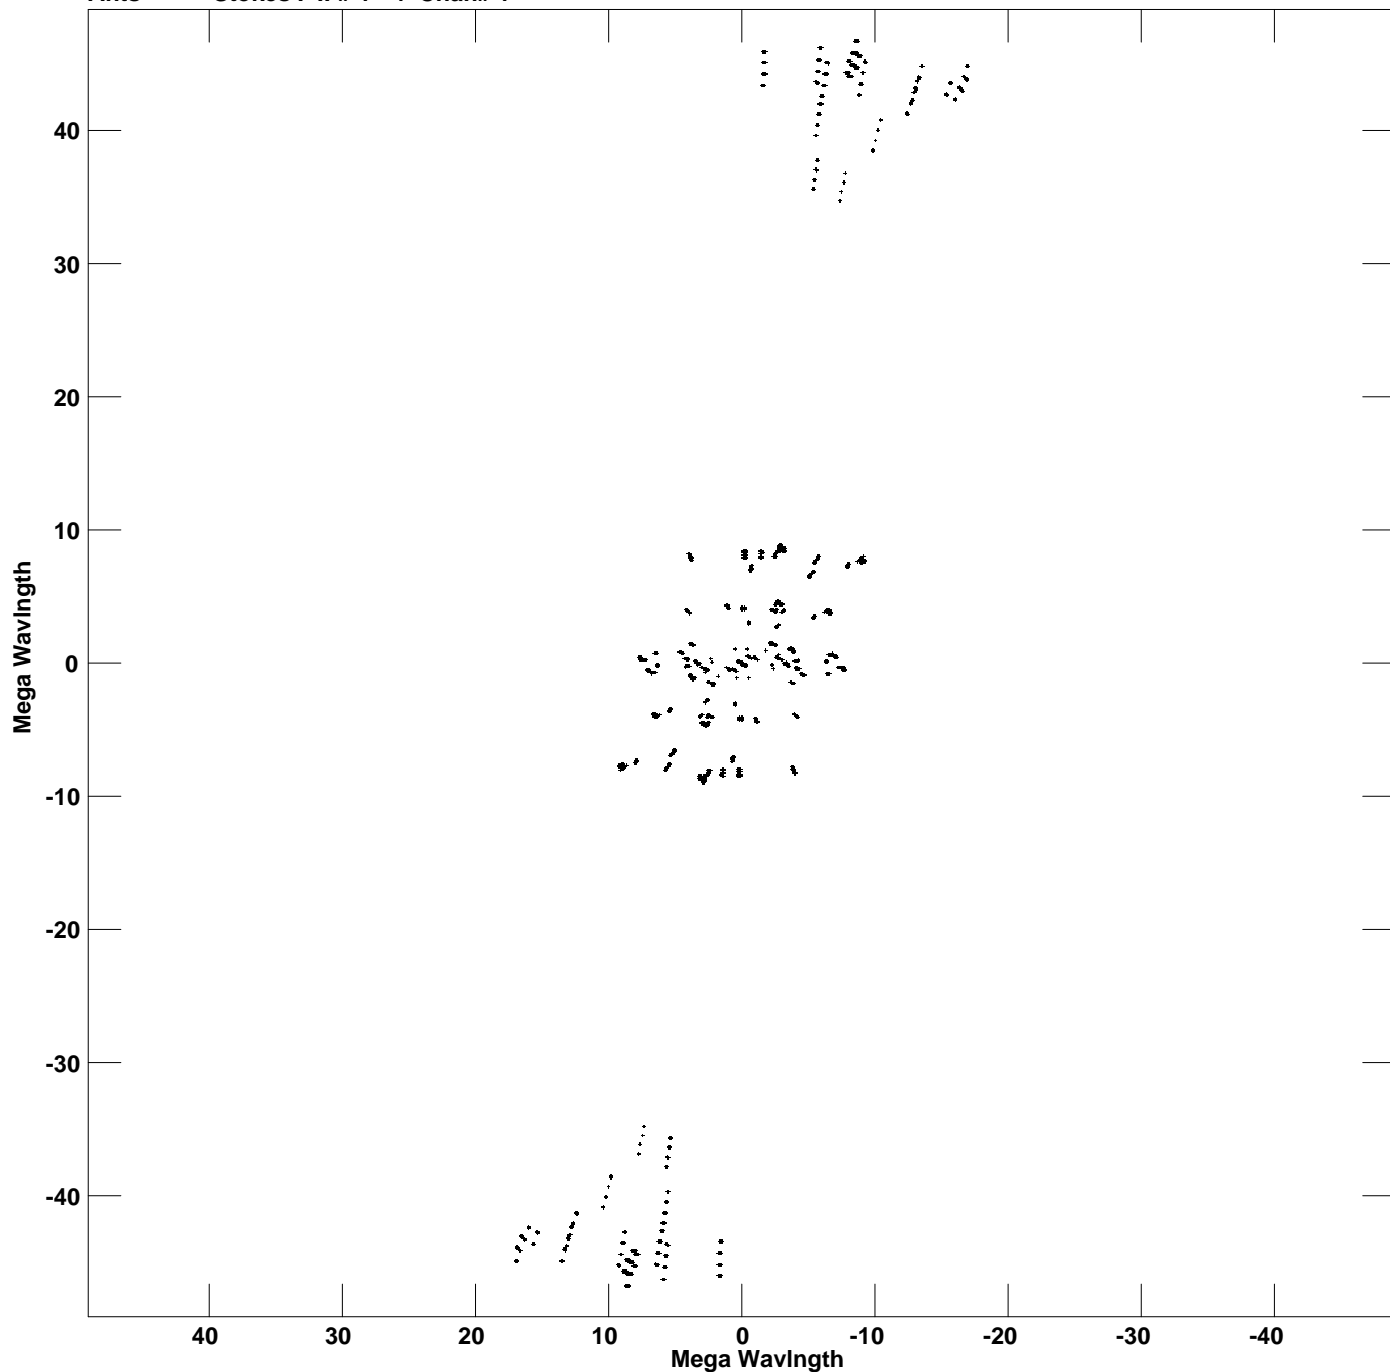

Plot file version 1 created 16-MAY-2023 14:31:45
V vs U for J0745+1011.MULTI.1 Source:J0745+1011
Ants * - * Stokes I IF# 1 - 4 Chan# 1

Freq = 1.6107 GHz, Bw = 32.000 MHz