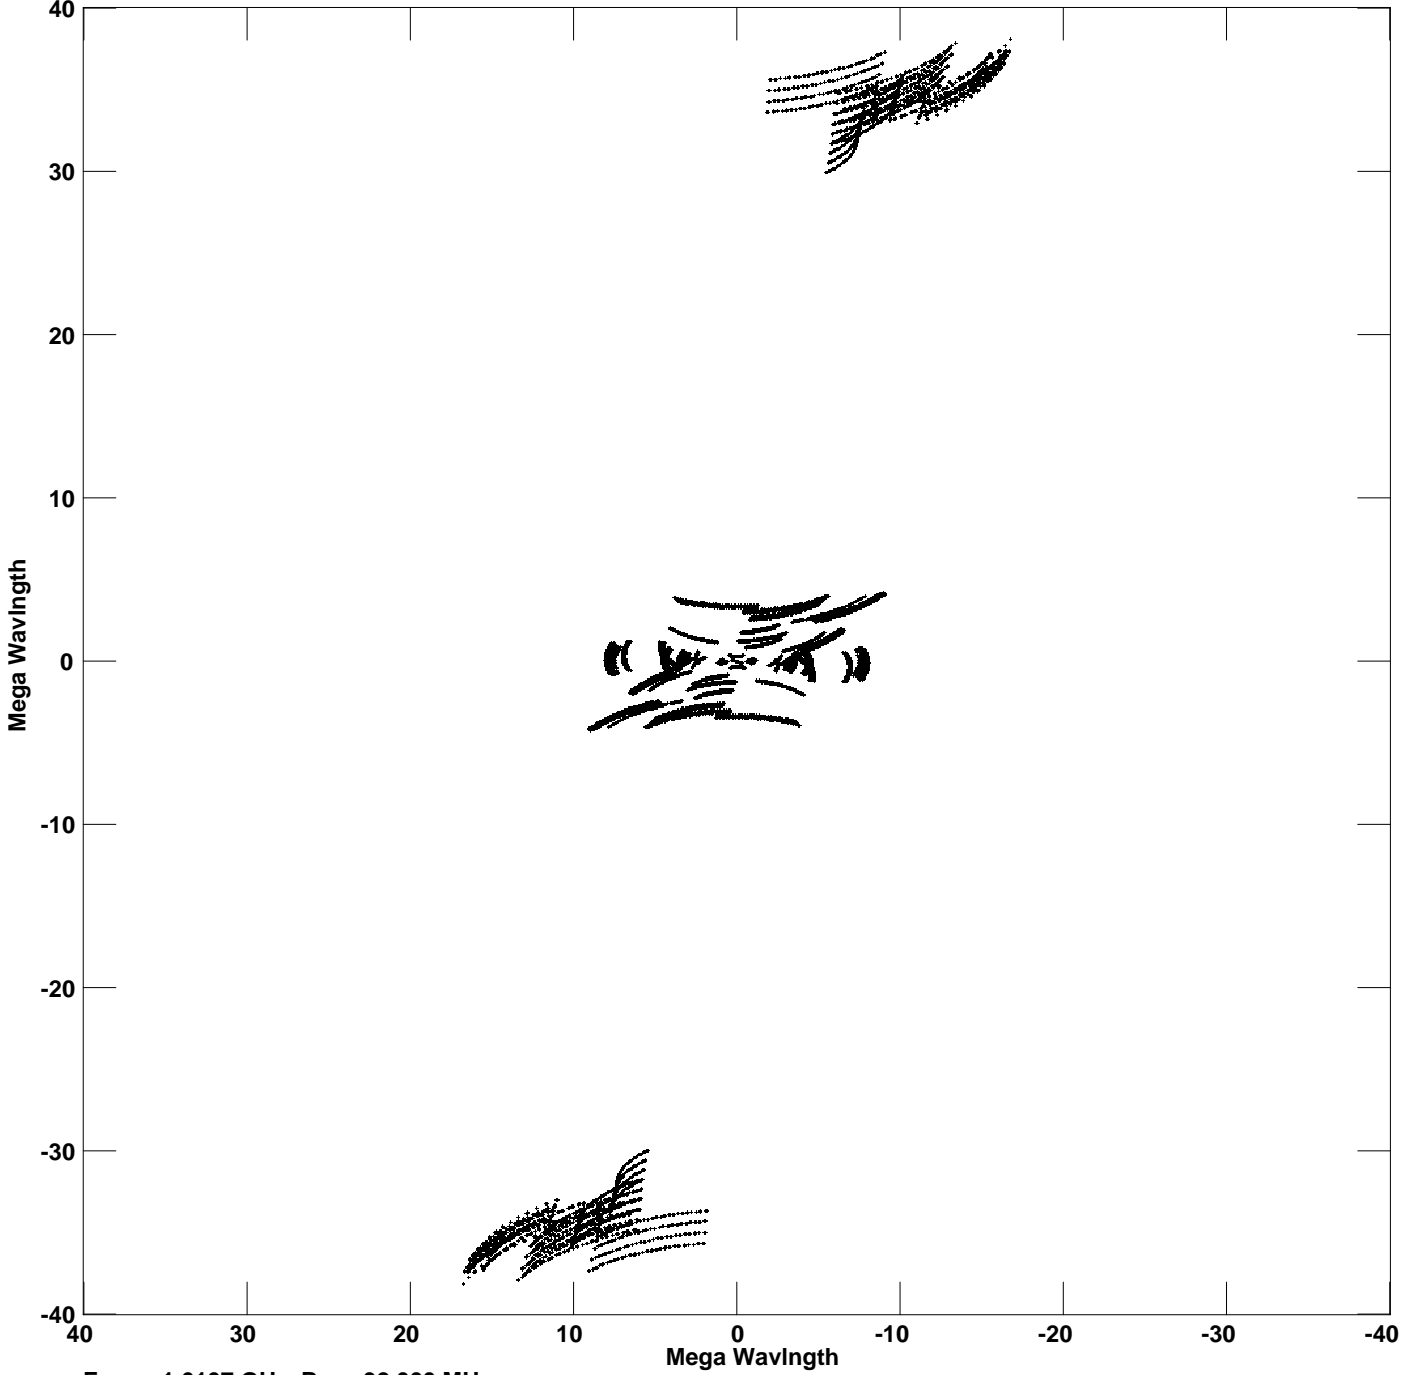

Plot file version 1 created 16-MAY-2023 14:31:56  
V vs U for J0745-2451.MULTI.1 Source:J0745-2451  
Ants \* - \* Stokes I IF# 1 - 4 Chan# 1

Freq = 1.6107 GHz, Bw = 32.000 MHz