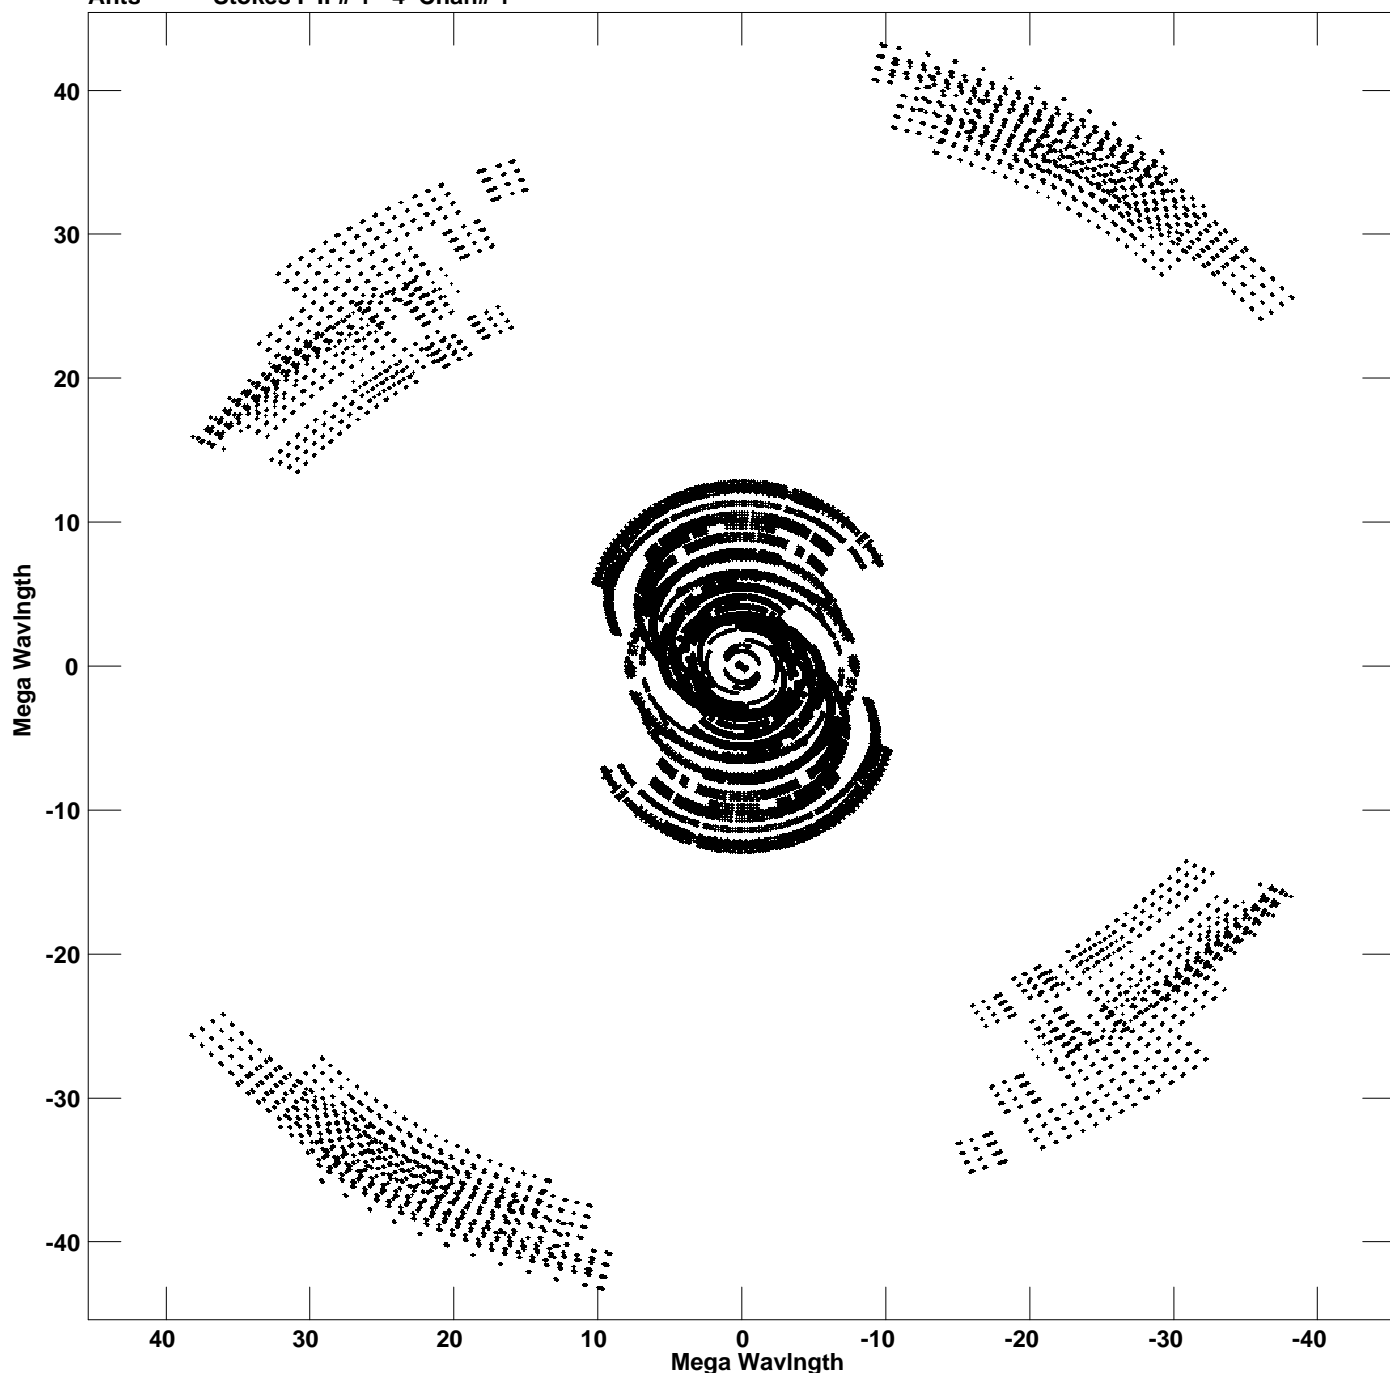

Plot file version 1 created 02-OCT-2023 12:03:59
V vs U for 1418+546.MULTI.1 Source:1418+546
Ants * - * Stokes I IF# 1 - 4 Chan# 1

Freq = 1.6107 GHz, Bw = 32.000 MHz