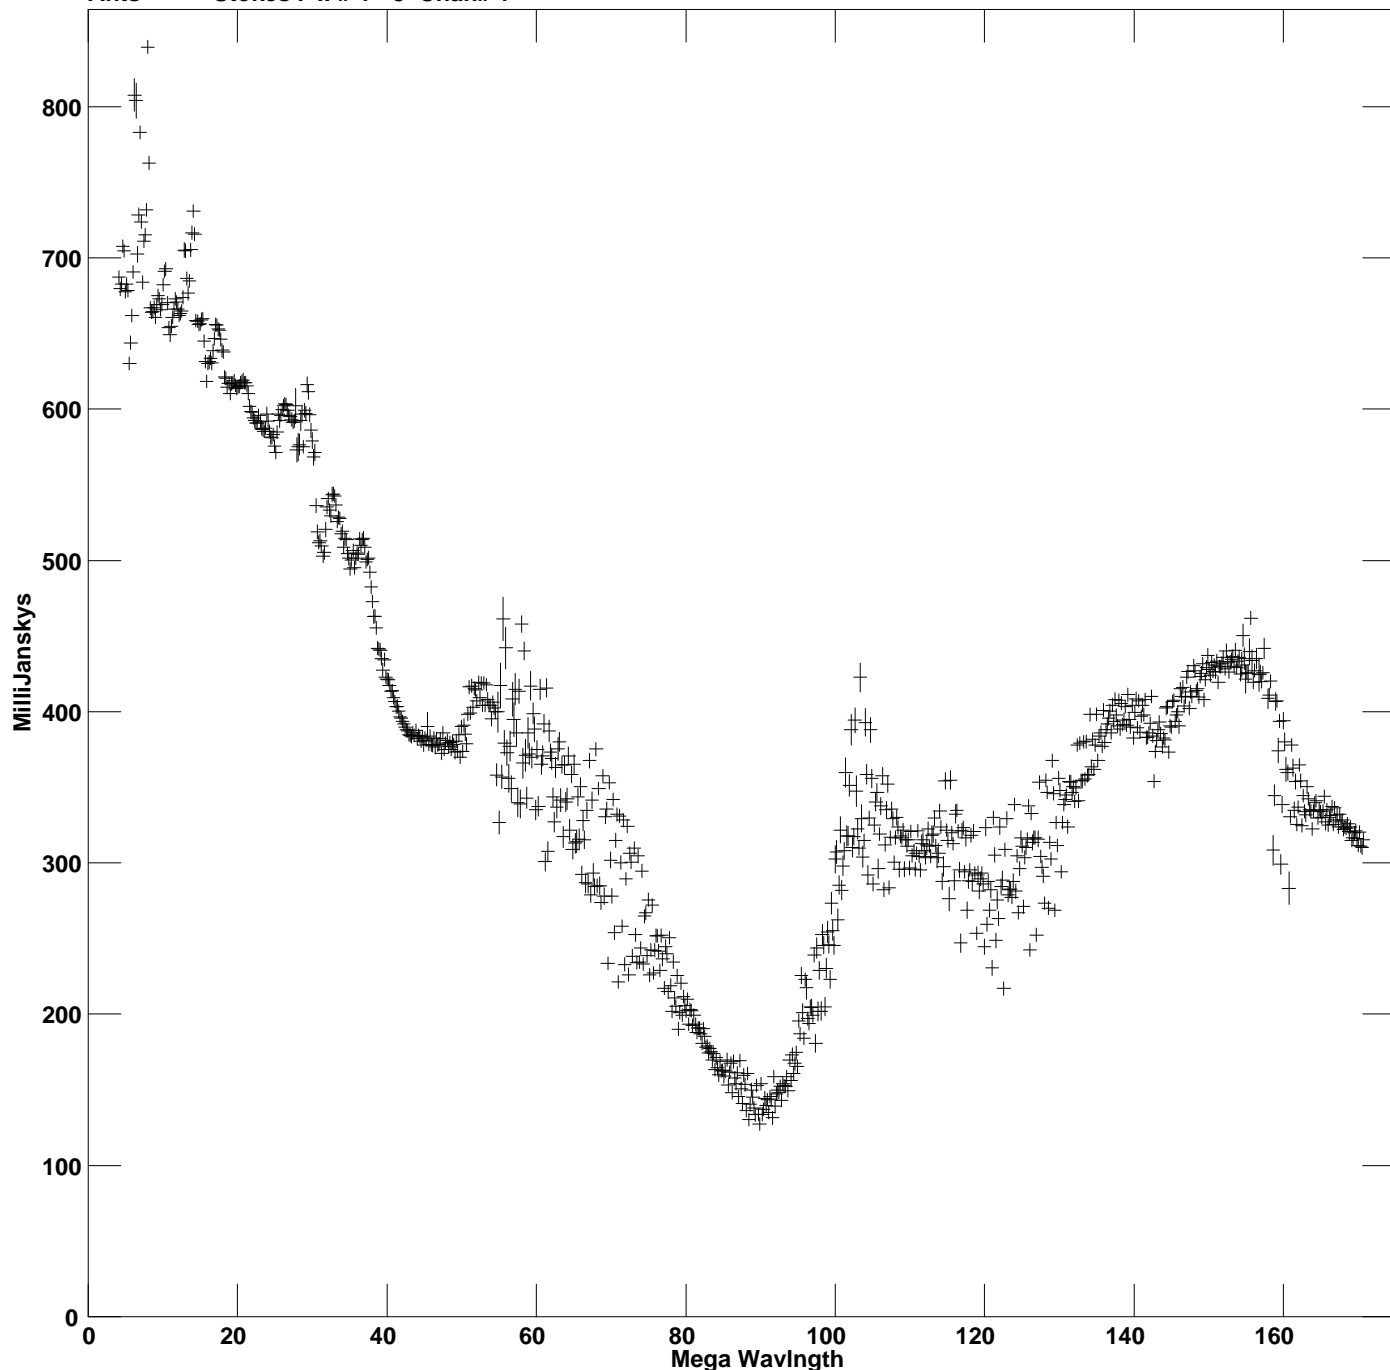

Plot file version 1 created 06-JUN-2023 12:05:05  
Amplitude vs UV dist for J1329+3154.MULTI.1 Source:J1329+3154  
Ants \* - \* Stokes I IF# 1 - 8 Chan# 1

Freq = 4.8147 GHz, Bw = 32.000 MHz