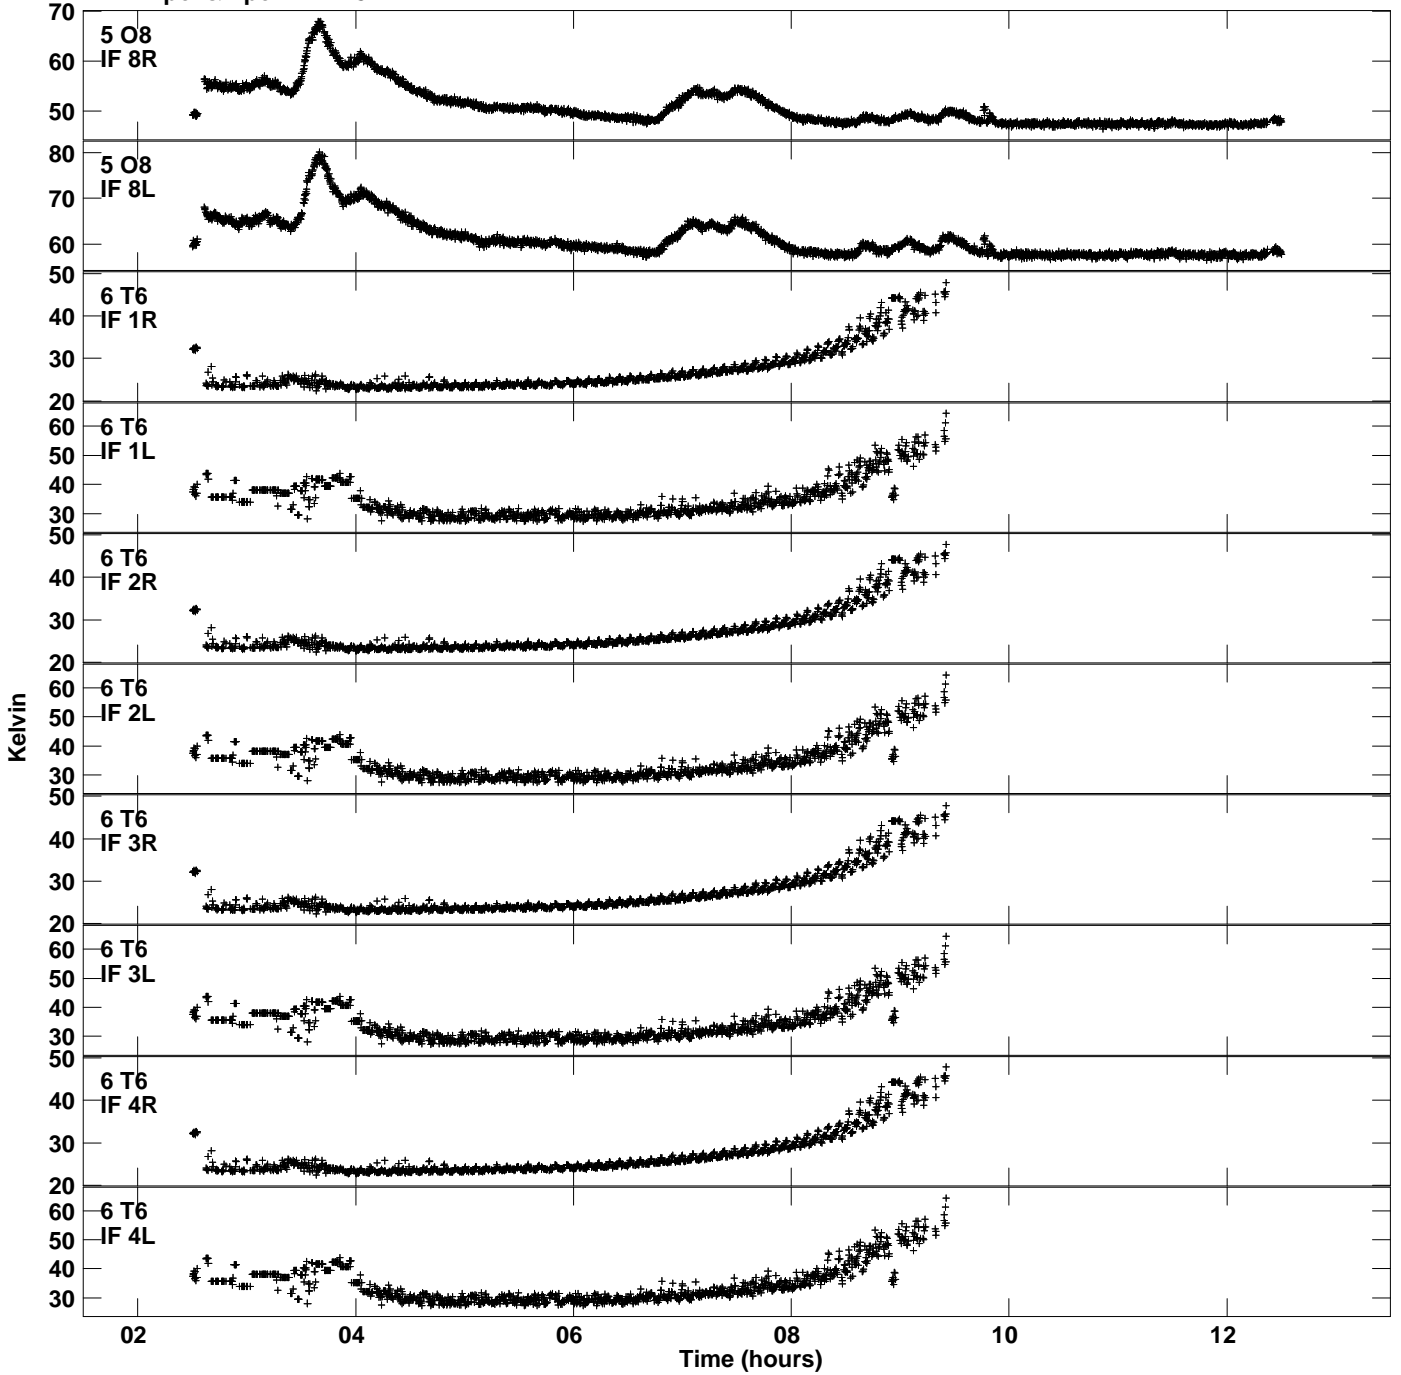

Plot file version 3 created 13-MAR-2024 14:56:32
Tsyst vs UTC time for EM170B.UVDATA.1
TY 1 Rpol & Lpol IF 1 - 8

Plot file version 4 created 13-MAR-2024 14:56:32
Tsyst vs UTC time for EM170B.UVDATA.1
TY 1 Rpol & Lpol IF 1 - 8

Plot file version 5 created 13-MAR-2024 14:56:32
Ts_{sys} vs UTC time for EM170B.UVDATA.1
TY 1 Rpol & Lpol IF 1 - 8

Plot file version 6 created 13-MAR-2024 14:56:32
Tsys vs UTC time for EM170B.UVDATA.1
TY 1 Rpol & Lpol IF 1 - 8

Plot file version 7 created 13-MAR-2024 14:56:32
Tsys vs UTC time for EM170B.UVDATA.1
TY 1 Rpol & Lpol IF 1 - 8

Plot file version 8 created 13-MAR-2024 14:56:32
Tsys vs UTC time for EM170B.UVDATA.1
TY 1 Rpol & Lpol IF 1 - 8