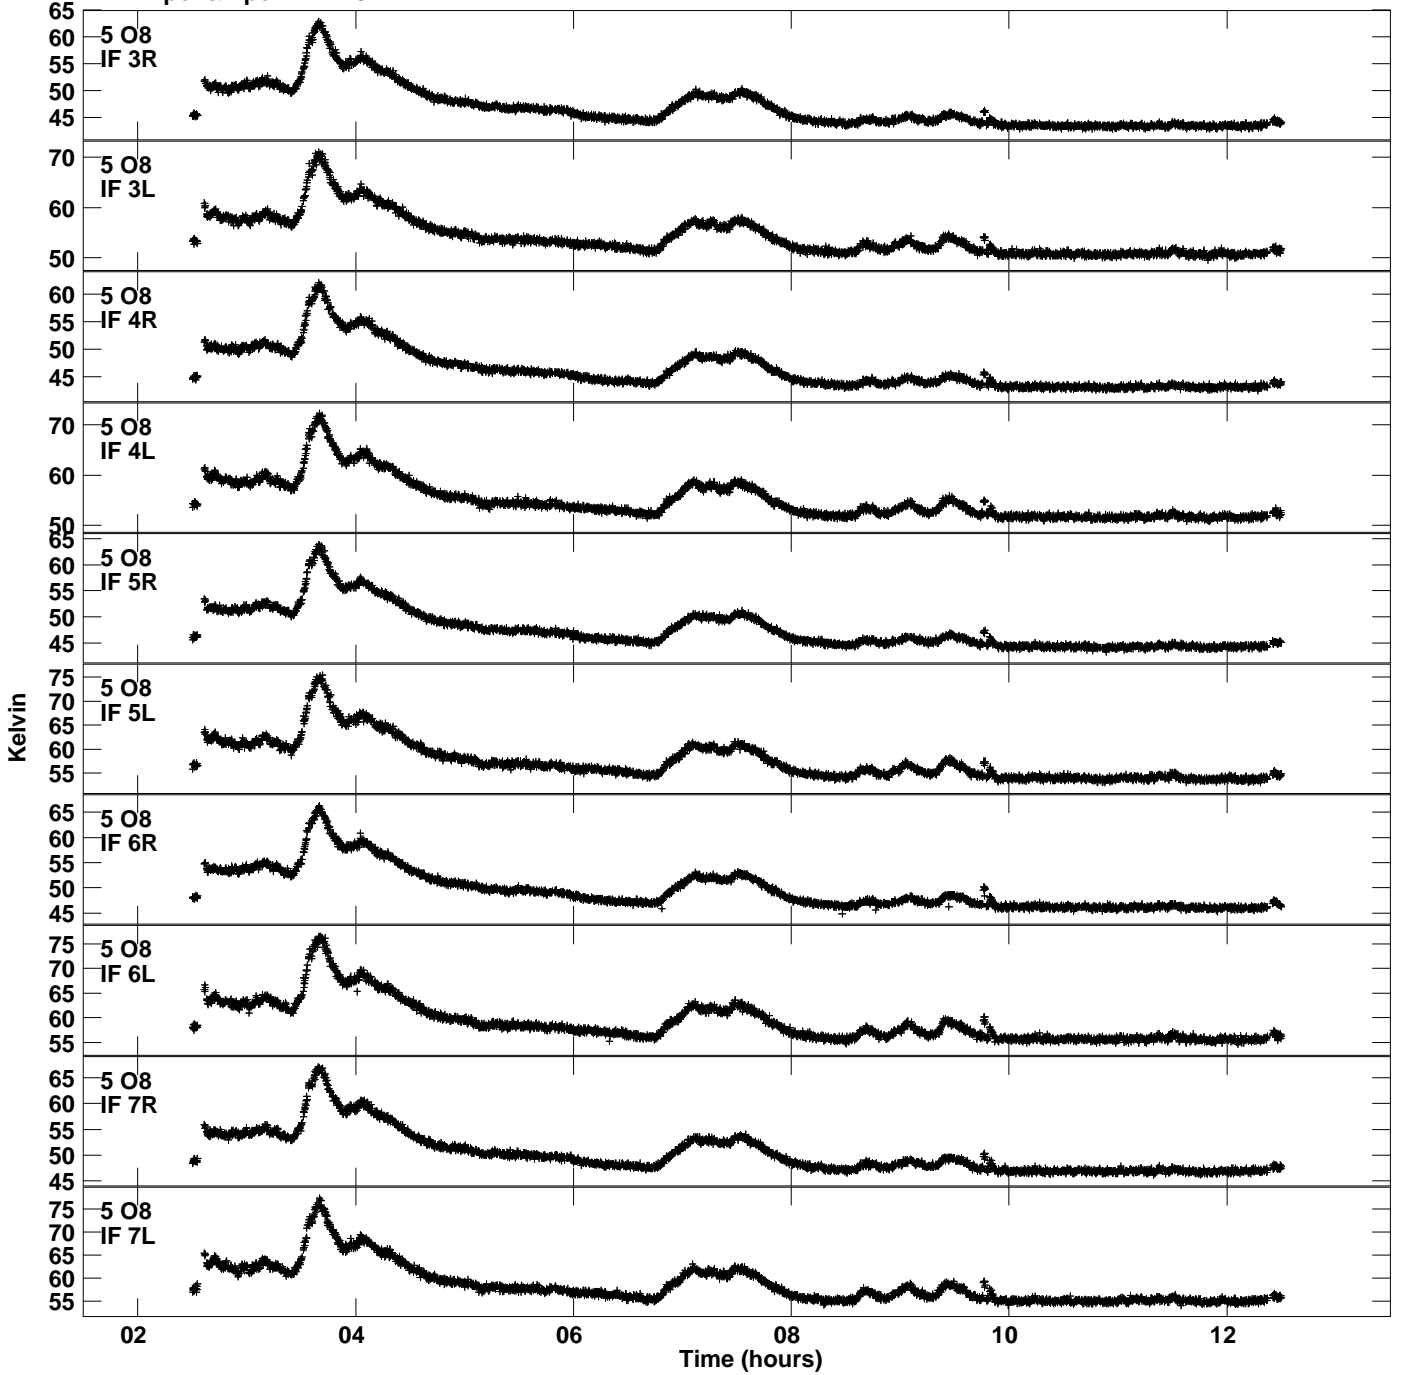

Plot file version 7 created 13-MAR-2024 14:56:32
Tsys vs UTC time for EM170B.UVDATA.1
TY 1 Rpol & Lpol IF 1 - 8