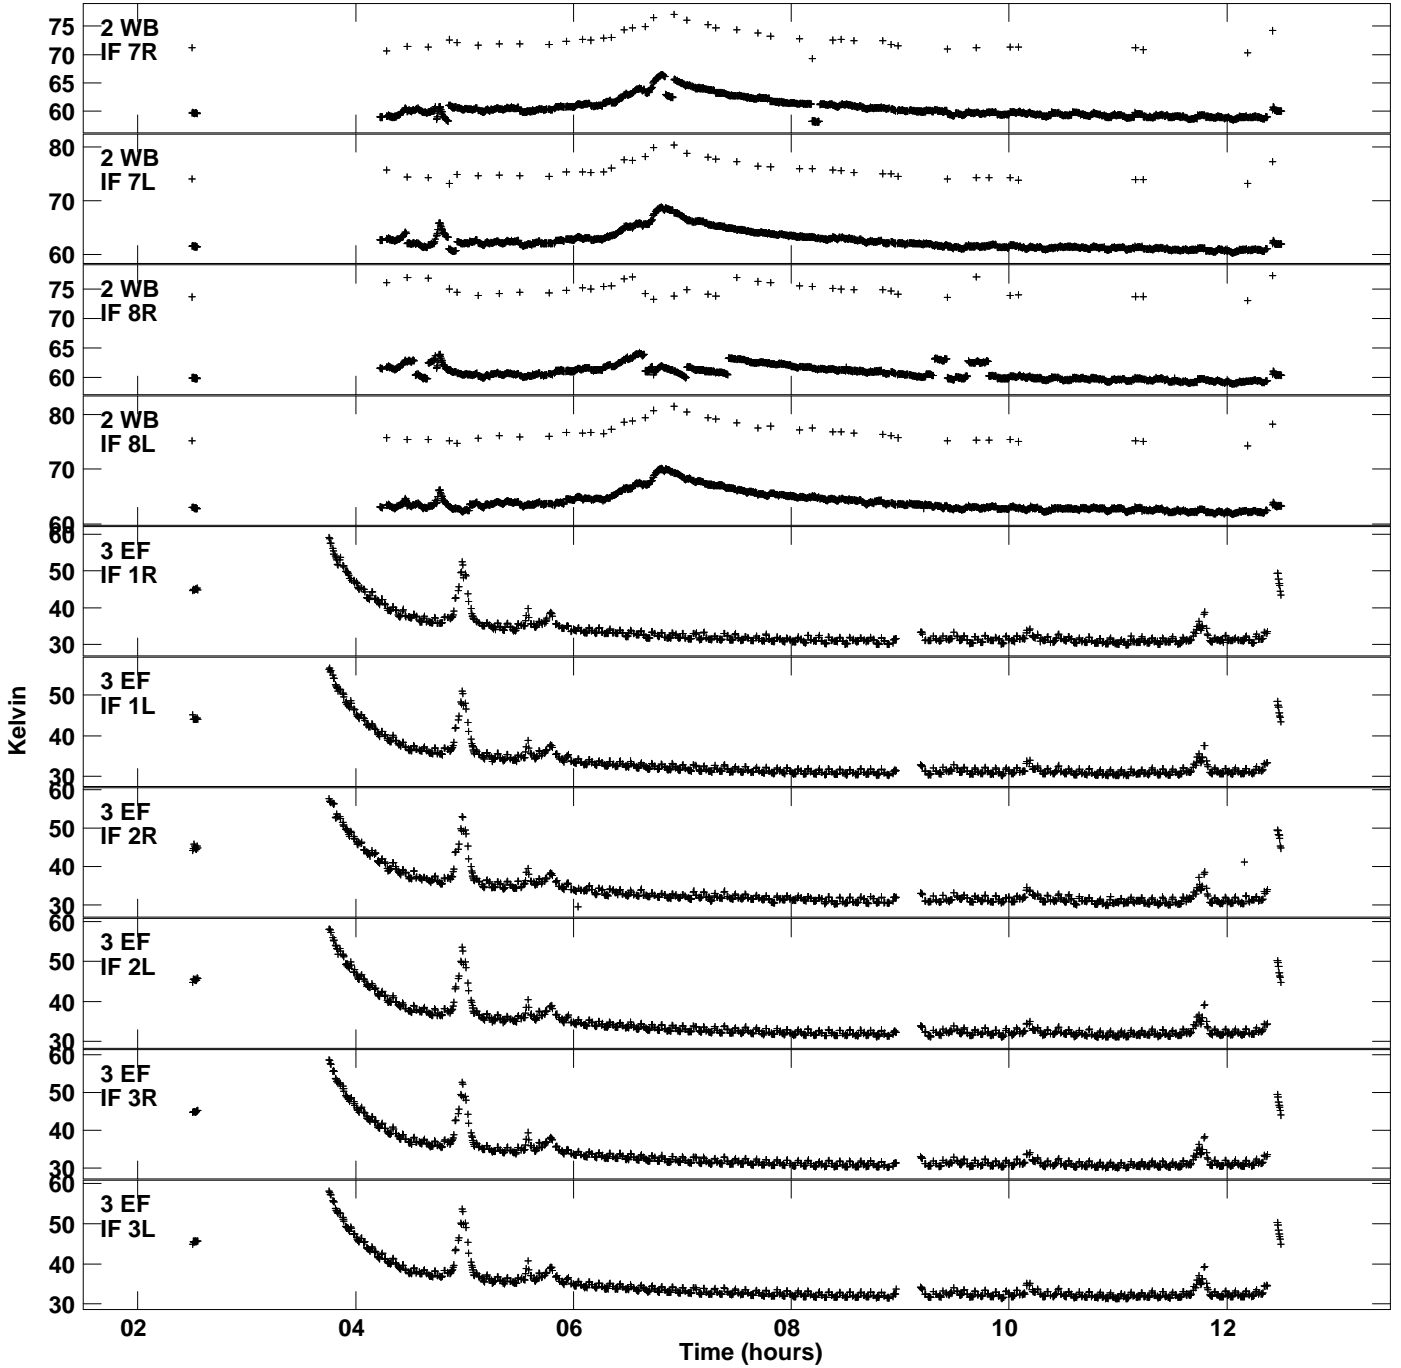

Plot file version 1 created 13-MAR-2024 14:56:32
Tsyst vs UTC time for EM170B.UVDATA.1
TY 1 Rpol & Lpol IF 1 - 8

Plot file version 2 created 13-MAR-2024 14:56:32
Tsys vs UTC time for EM170B.UVDATA.1
TY 1 Rpol & Lpol IF 1 - 8

Plot file version 3 created 13-MAR-2024 14:56:32
Tsyst vs UTC time for EM170B.UVDATA.1
TY 1 Rpol & Lpol IF 1 - 8

Plot file version 4 created 13-MAR-2024 14:56:32
Tsyst vs UTC time for EM170B.UVDATA.1
TY 1 Rpol & Lpol IF 1 - 8

Plot file version 5 created 13-MAR-2024 14:56:32
Ts_{sys} vs UTC time for EM170B.UVDATA.1
TY 1 Rpol & Lpol IF 1 - 8

Plot file version 6 created 13-MAR-2024 14:56:32
Tsys vs UTC time for EM170B.UVDATA.1
TY 1 Rpol & Lpol IF 1 - 8

Plot file version 7 created 13-MAR-2024 14:56:32
Tsys vs UTC time for EM170B.UVDATA.1
TY 1 Rpol & Lpol IF 1 - 8

Plot file version 8 created 13-MAR-2024 14:56:32
Tsys vs UTC time for EM170B.UVDATA.1
TY 1 Rpol & Lpol IF 1 - 8