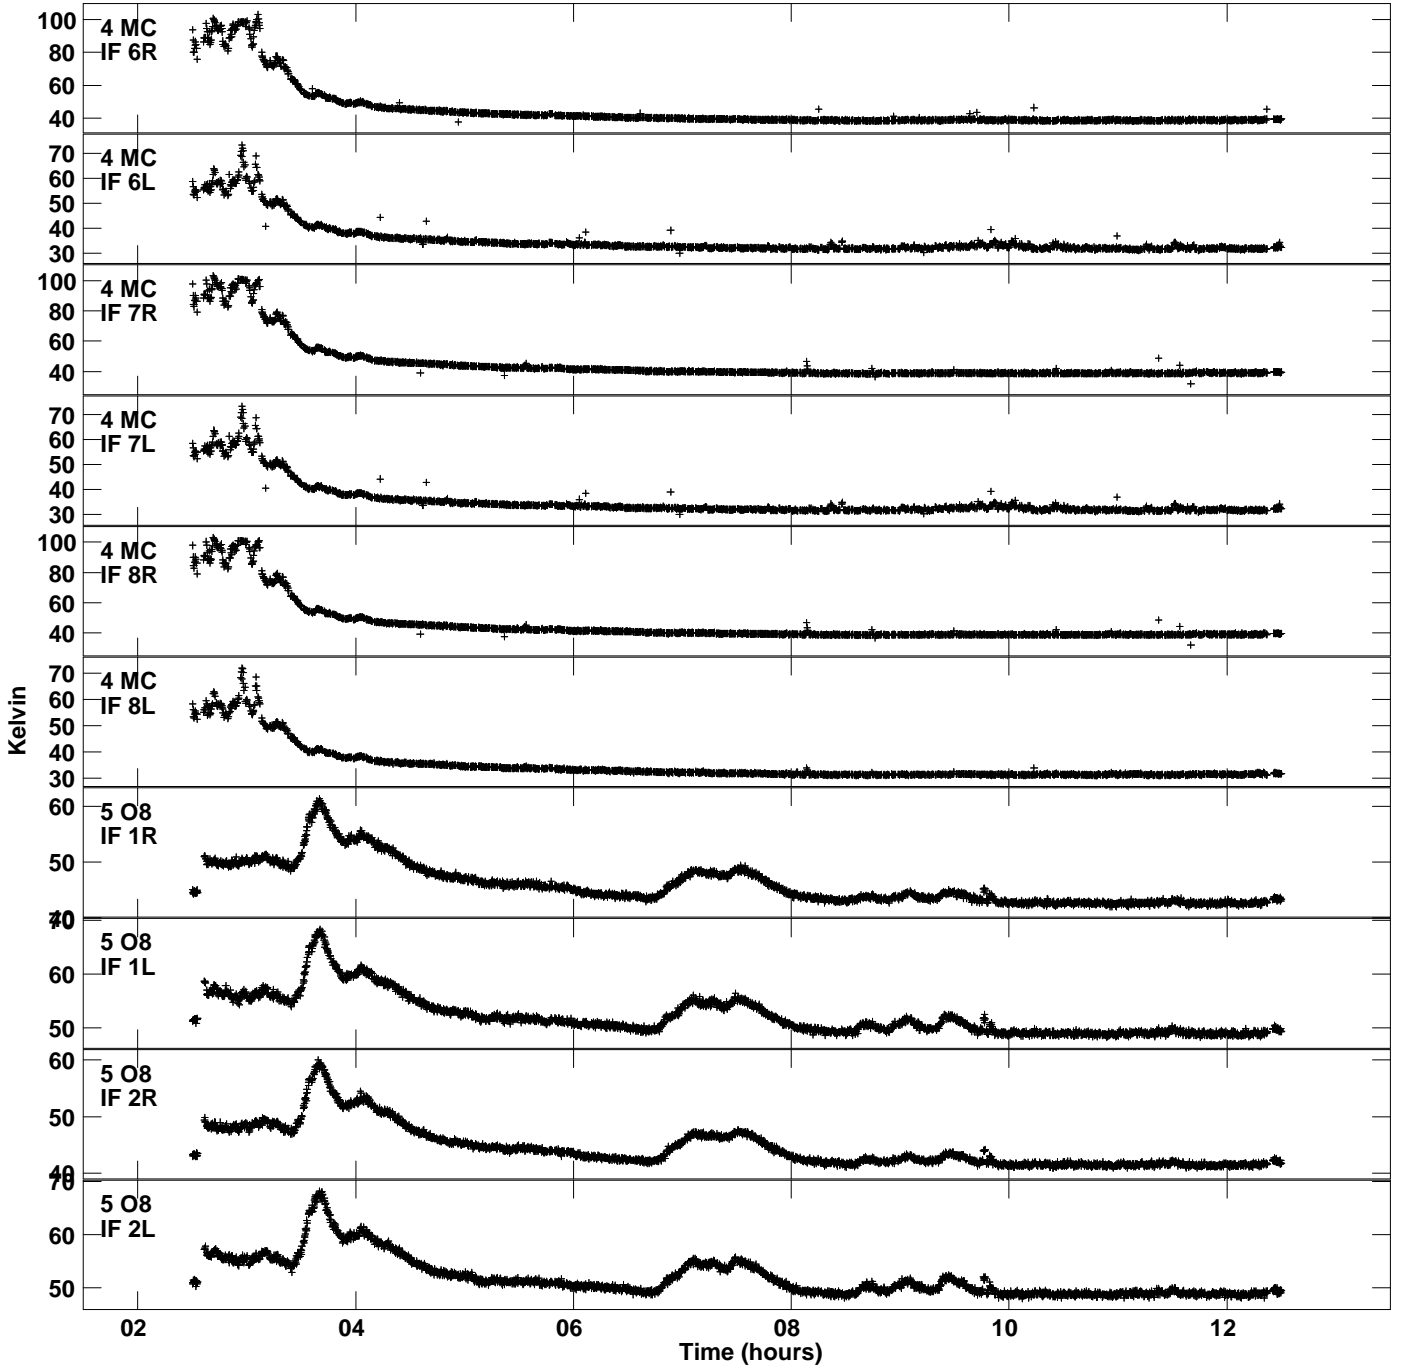

Plot file version 1 created 13-MAR-2024 14:56:32
Tsyst vs UTC time for EM170B.UVDATA.1
TY 1 Rpol & Lpol IF 1 - 8

Plot file version 2 created 13-MAR-2024 14:56:32
Tsys vs UTC time for EM170B.UVDATA.1
TY 1 Rpol & Lpol IF 1 - 8

Plot file version 3 created 13-MAR-2024 14:56:32
Tsyst vs UTC time for EM170B.UVDATA.1
TY 1 Rpol & Lpol IF 1 - 8

Plot file version 4 created 13-MAR-2024 14:56:32
Tsyst vs UTC time for EM170B.UVDATA.1
TY 1 Rpol & Lpol IF 1 - 8

Plot file version 5 created 13-MAR-2024 14:56:32
Ts_{sys} vs UTC time for EM170B.UVDATA.1
TY 1 Rpol & Lpol IF 1 - 8

Plot file version 6 created 13-MAR-2024 14:56:32
Tsys vs UTC time for EM170B.UVDATA.1
TY 1 Rpol & Lpol IF 1 - 8

Plot file version 7 created 13-MAR-2024 14:56:32
Tsys vs UTC time for EM170B.UVDATA.1
TY 1 Rpol & Lpol IF 1 - 8

Plot file version 8 created 13-MAR-2024 14:56:32
Tsys vs UTC time for EM170B.UVDATA.1
TY 1 Rpol & Lpol IF 1 - 8