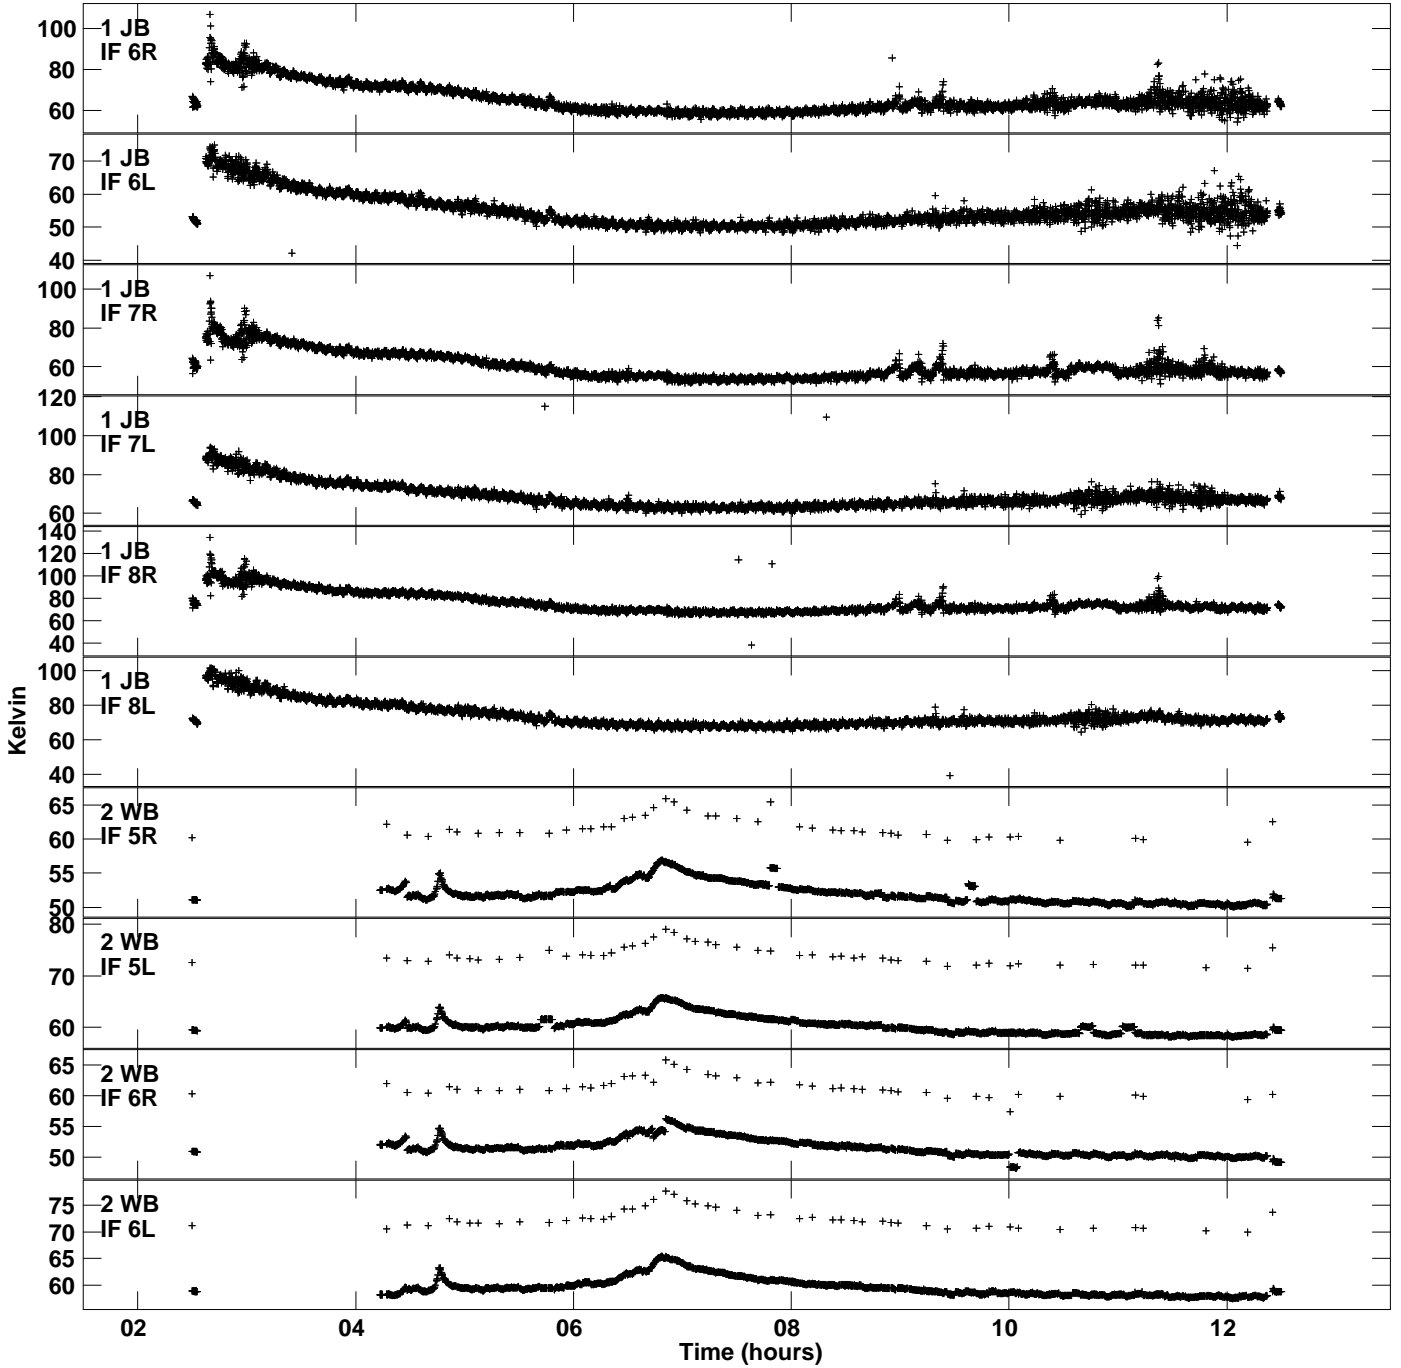

Plot file version 1 created 13-MAR-2024 14:56:32
Tsyst vs UTC time for EM170B.UVDATA.1
TY 1 Rpol & Lpol IF 1 - 8

Plot file version 2 created 13-MAR-2024 14:56:32
Tsys vs UTC time for EM170B.UVDATA.1
TY 1 Rpol & Lpol IF 1 - 8

Plot file version 3 created 13-MAR-2024 14:56:32
Tsyst vs UTC time for EM170B.UVDATA.1
TY 1 Rpol & Lpol IF 1 - 8

Plot file version 4 created 13-MAR-2024 14:56:32
Tsyst vs UTC time for EM170B.UVDATA.1
TY 1 Rpol & Lpol IF 1 - 8

Plot file version 5 created 13-MAR-2024 14:56:32
Ts_{sys} vs UTC time for EM170B.UVDATA.1
TY 1 Rpol & Lpol IF 1 - 8

Plot file version 6 created 13-MAR-2024 14:56:32
Tsys vs UTC time for EM170B.UVDATA.1
TY 1 Rpol & Lpol IF 1 - 8

Plot file version 7 created 13-MAR-2024 14:56:32
Tsys vs UTC time for EM170B.UVDATA.1
TY 1 Rpol & Lpol IF 1 - 8

Plot file version 8 created 13-MAR-2024 14:56:32
Tsys vs UTC time for EM170B.UVDATA.1
TY 1 Rpol & Lpol IF 1 - 8