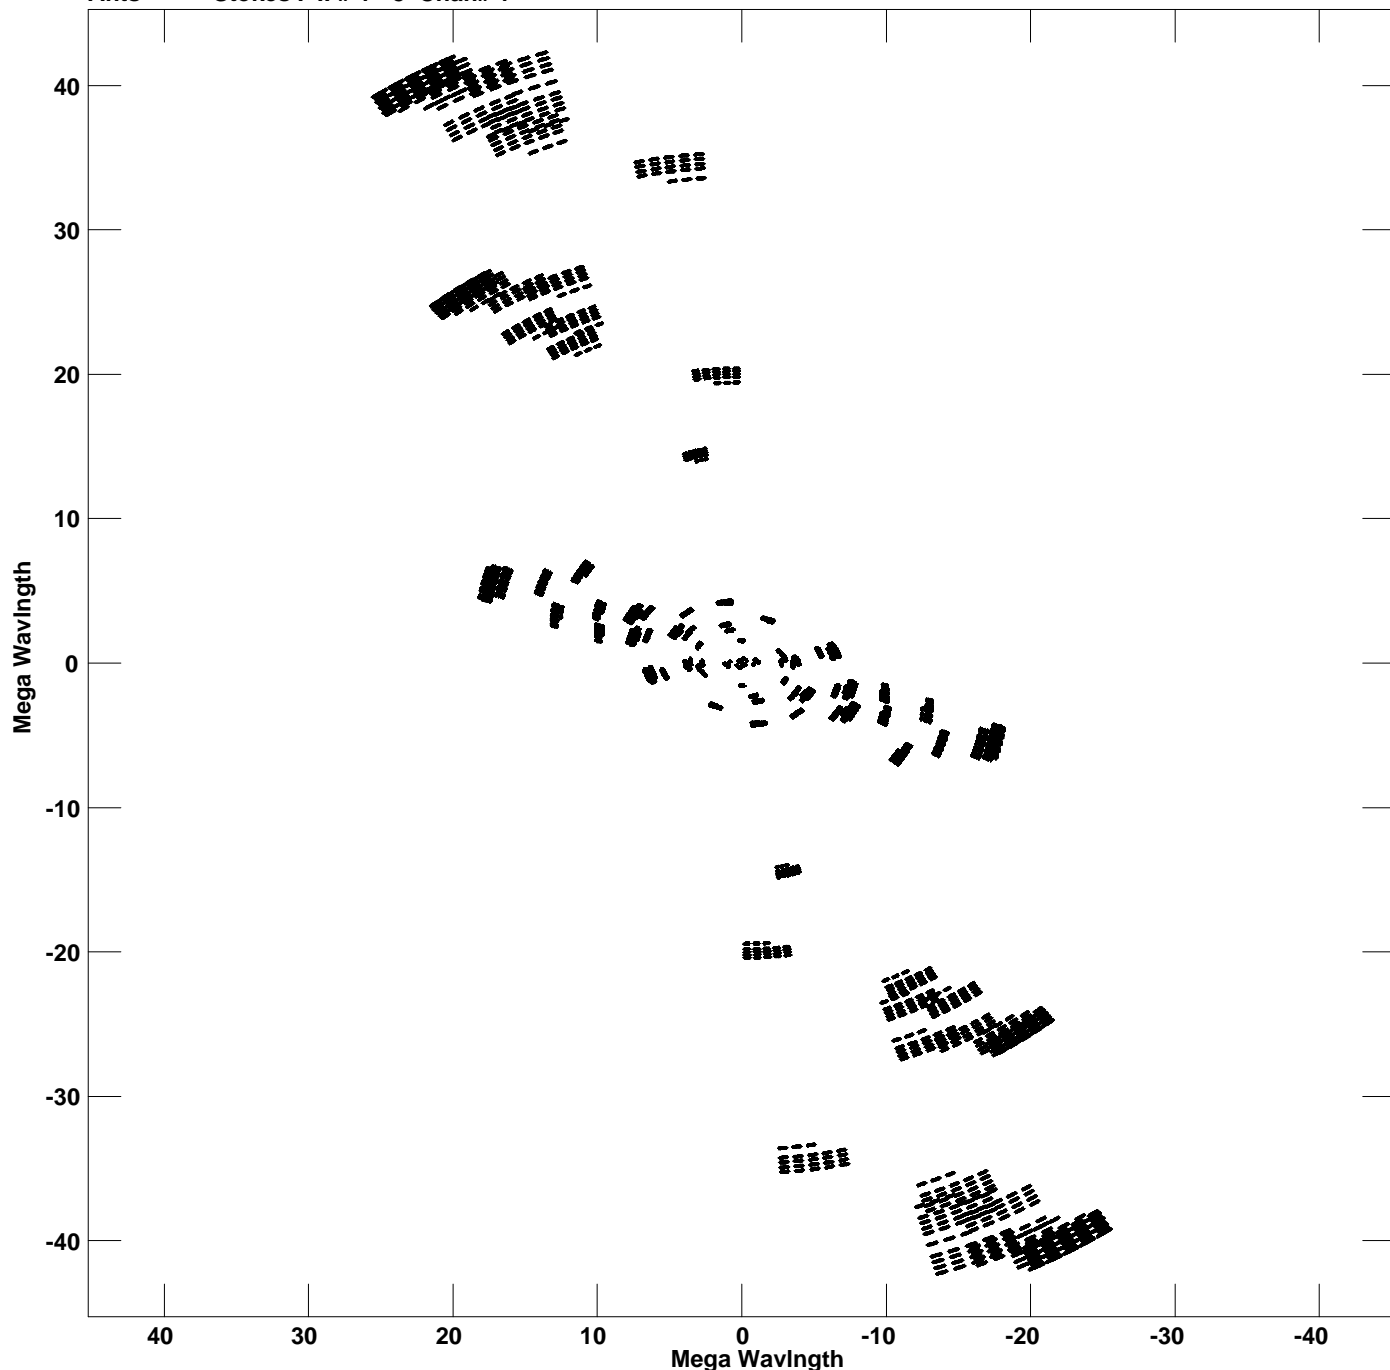

Plot file version 1 created 09-DEC-2019 11:36:06
V vs U for R5.MULTI.1 Source:R5
Ants * - * Stokes I IF# 1 - 8 Chan# 1

Freq = 1.6027 GHz, Bw = 16.000 MHz