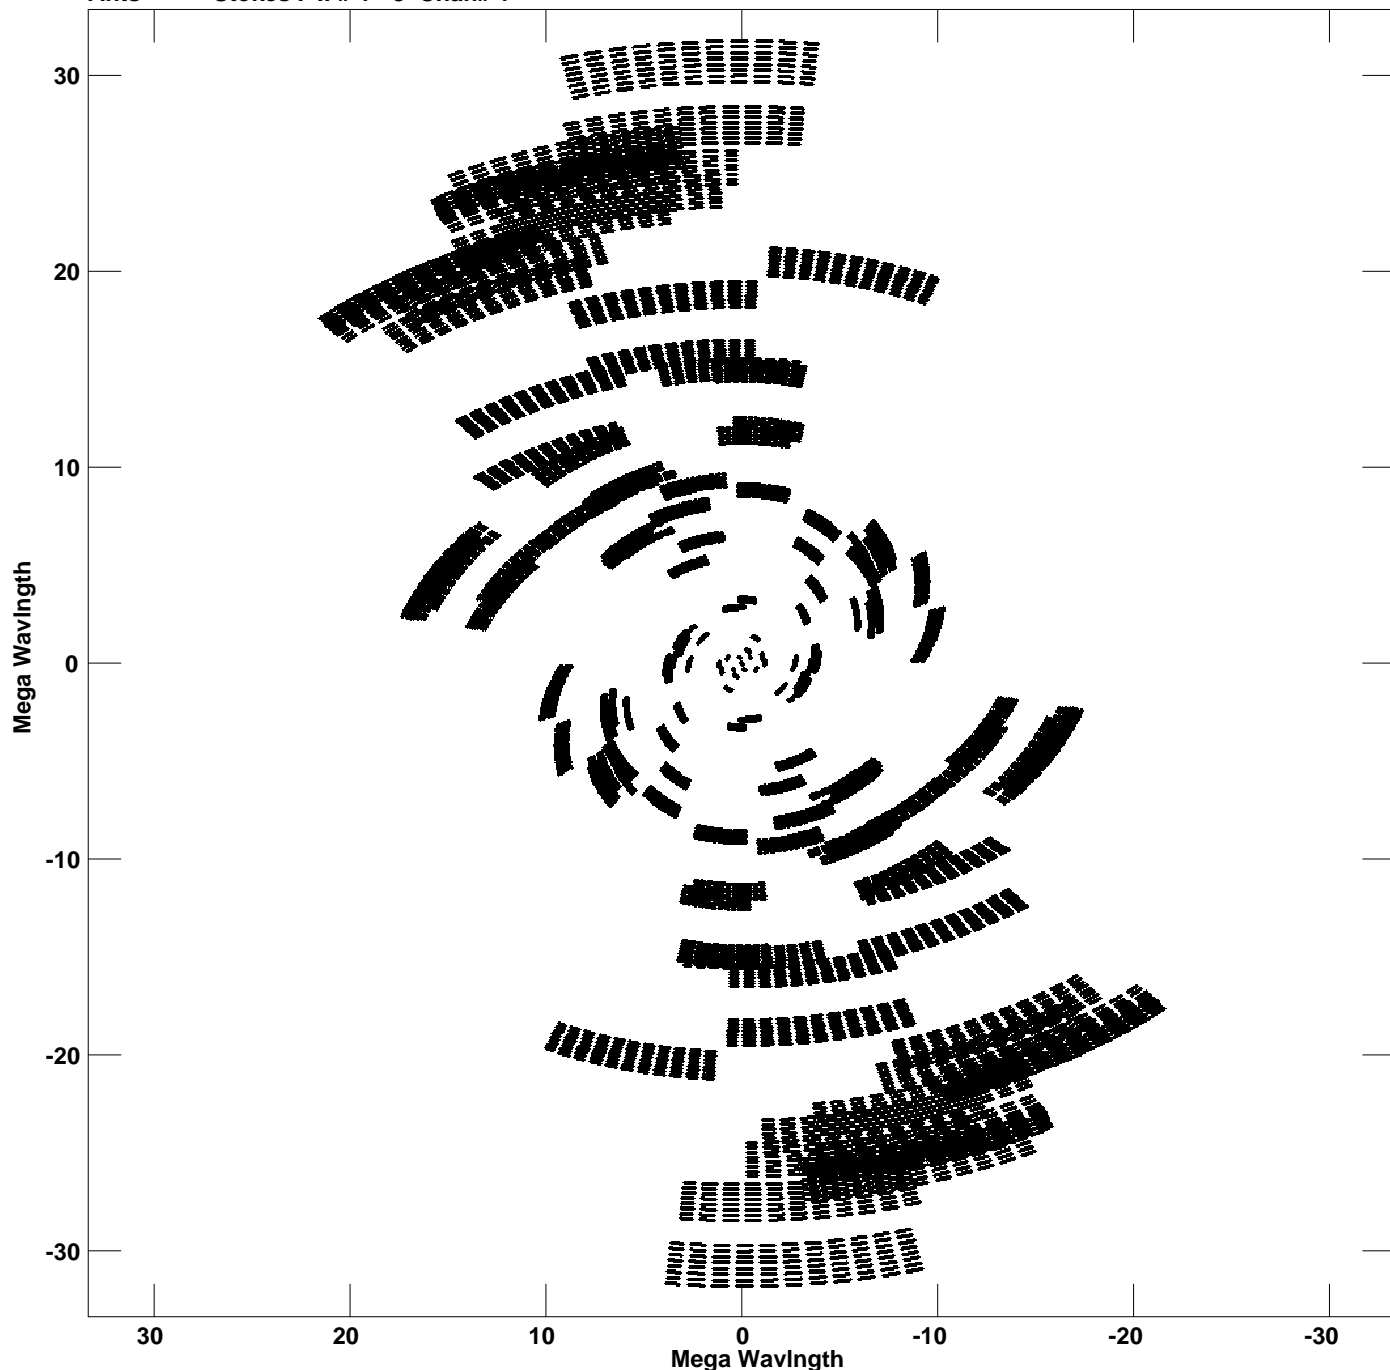

Plot file version 1 created 24-MAR-2021 18:07:47

V vs U for NR5.MULTI.1 Source:NR5

Ants * - * Stokes I IF# 1 - 8 Chan# 1

Freq = 1.6027 GHz, Bw = 16.000 MHz